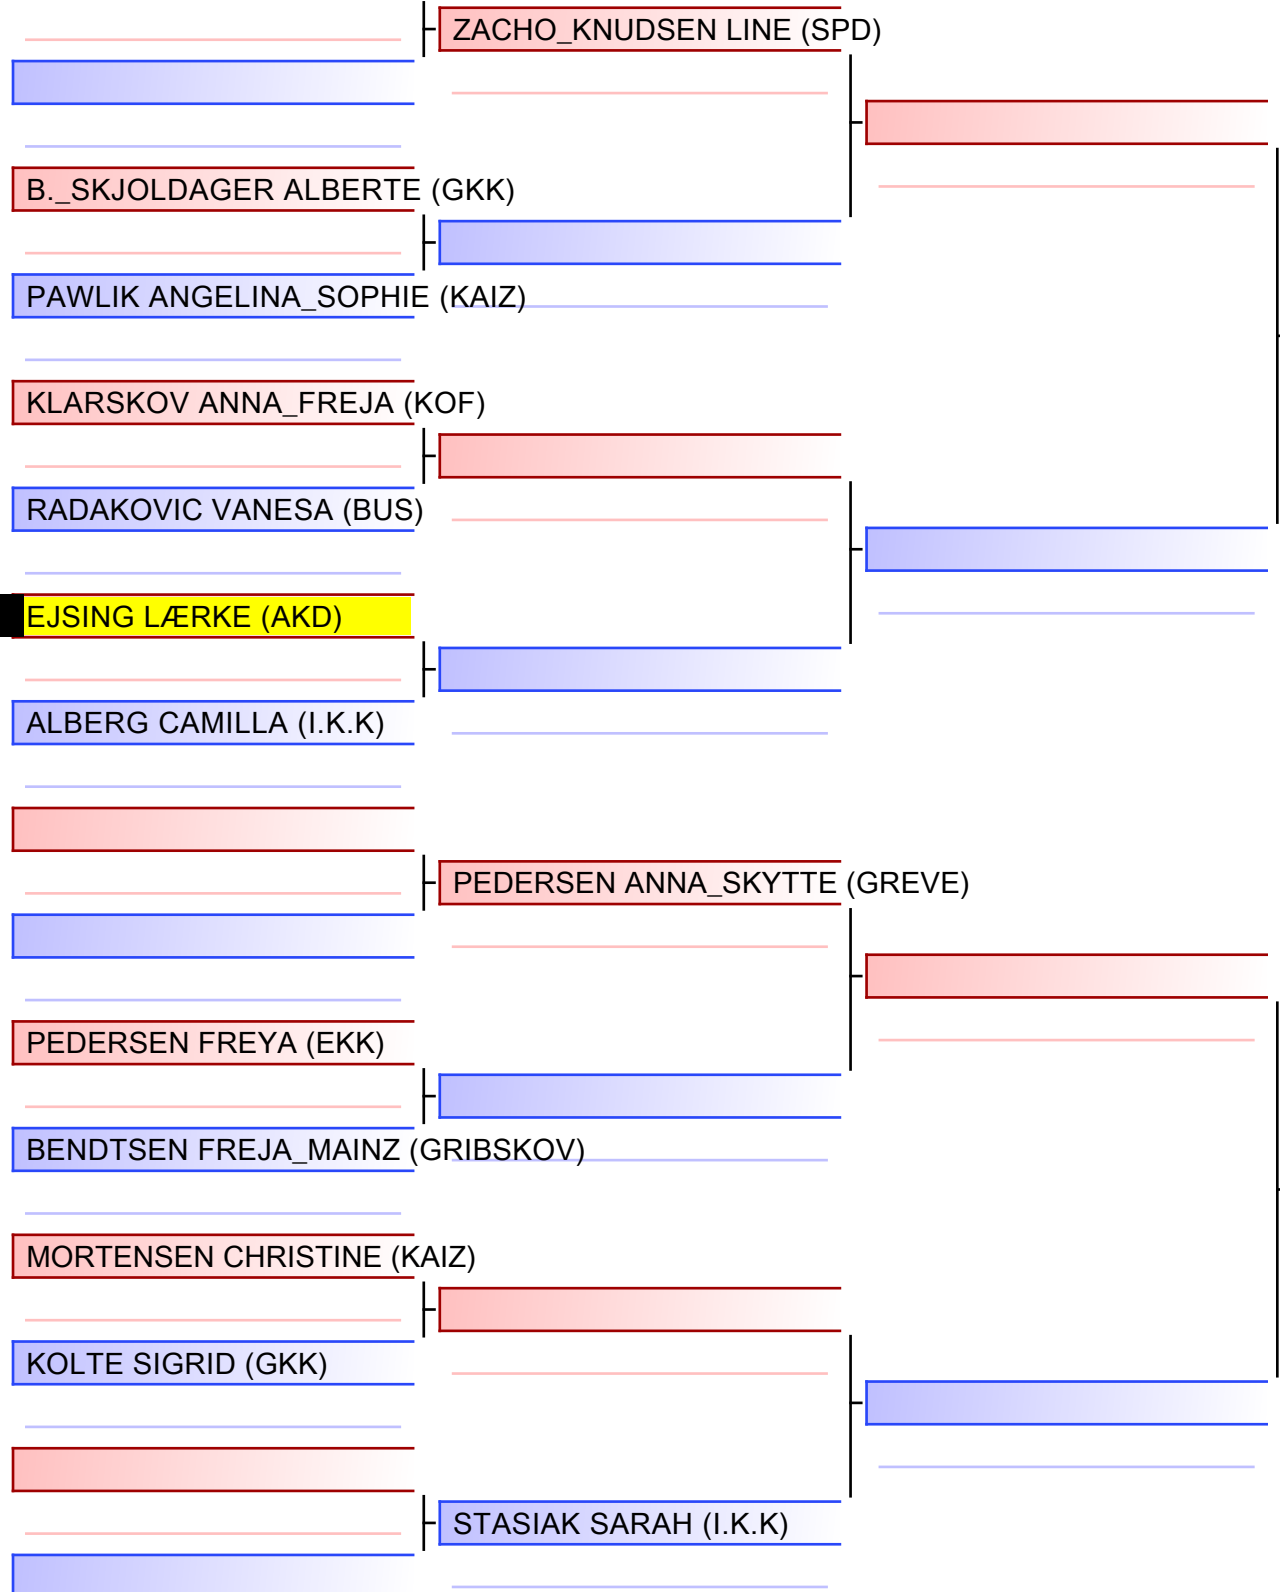

Final

[Original]

Referees: