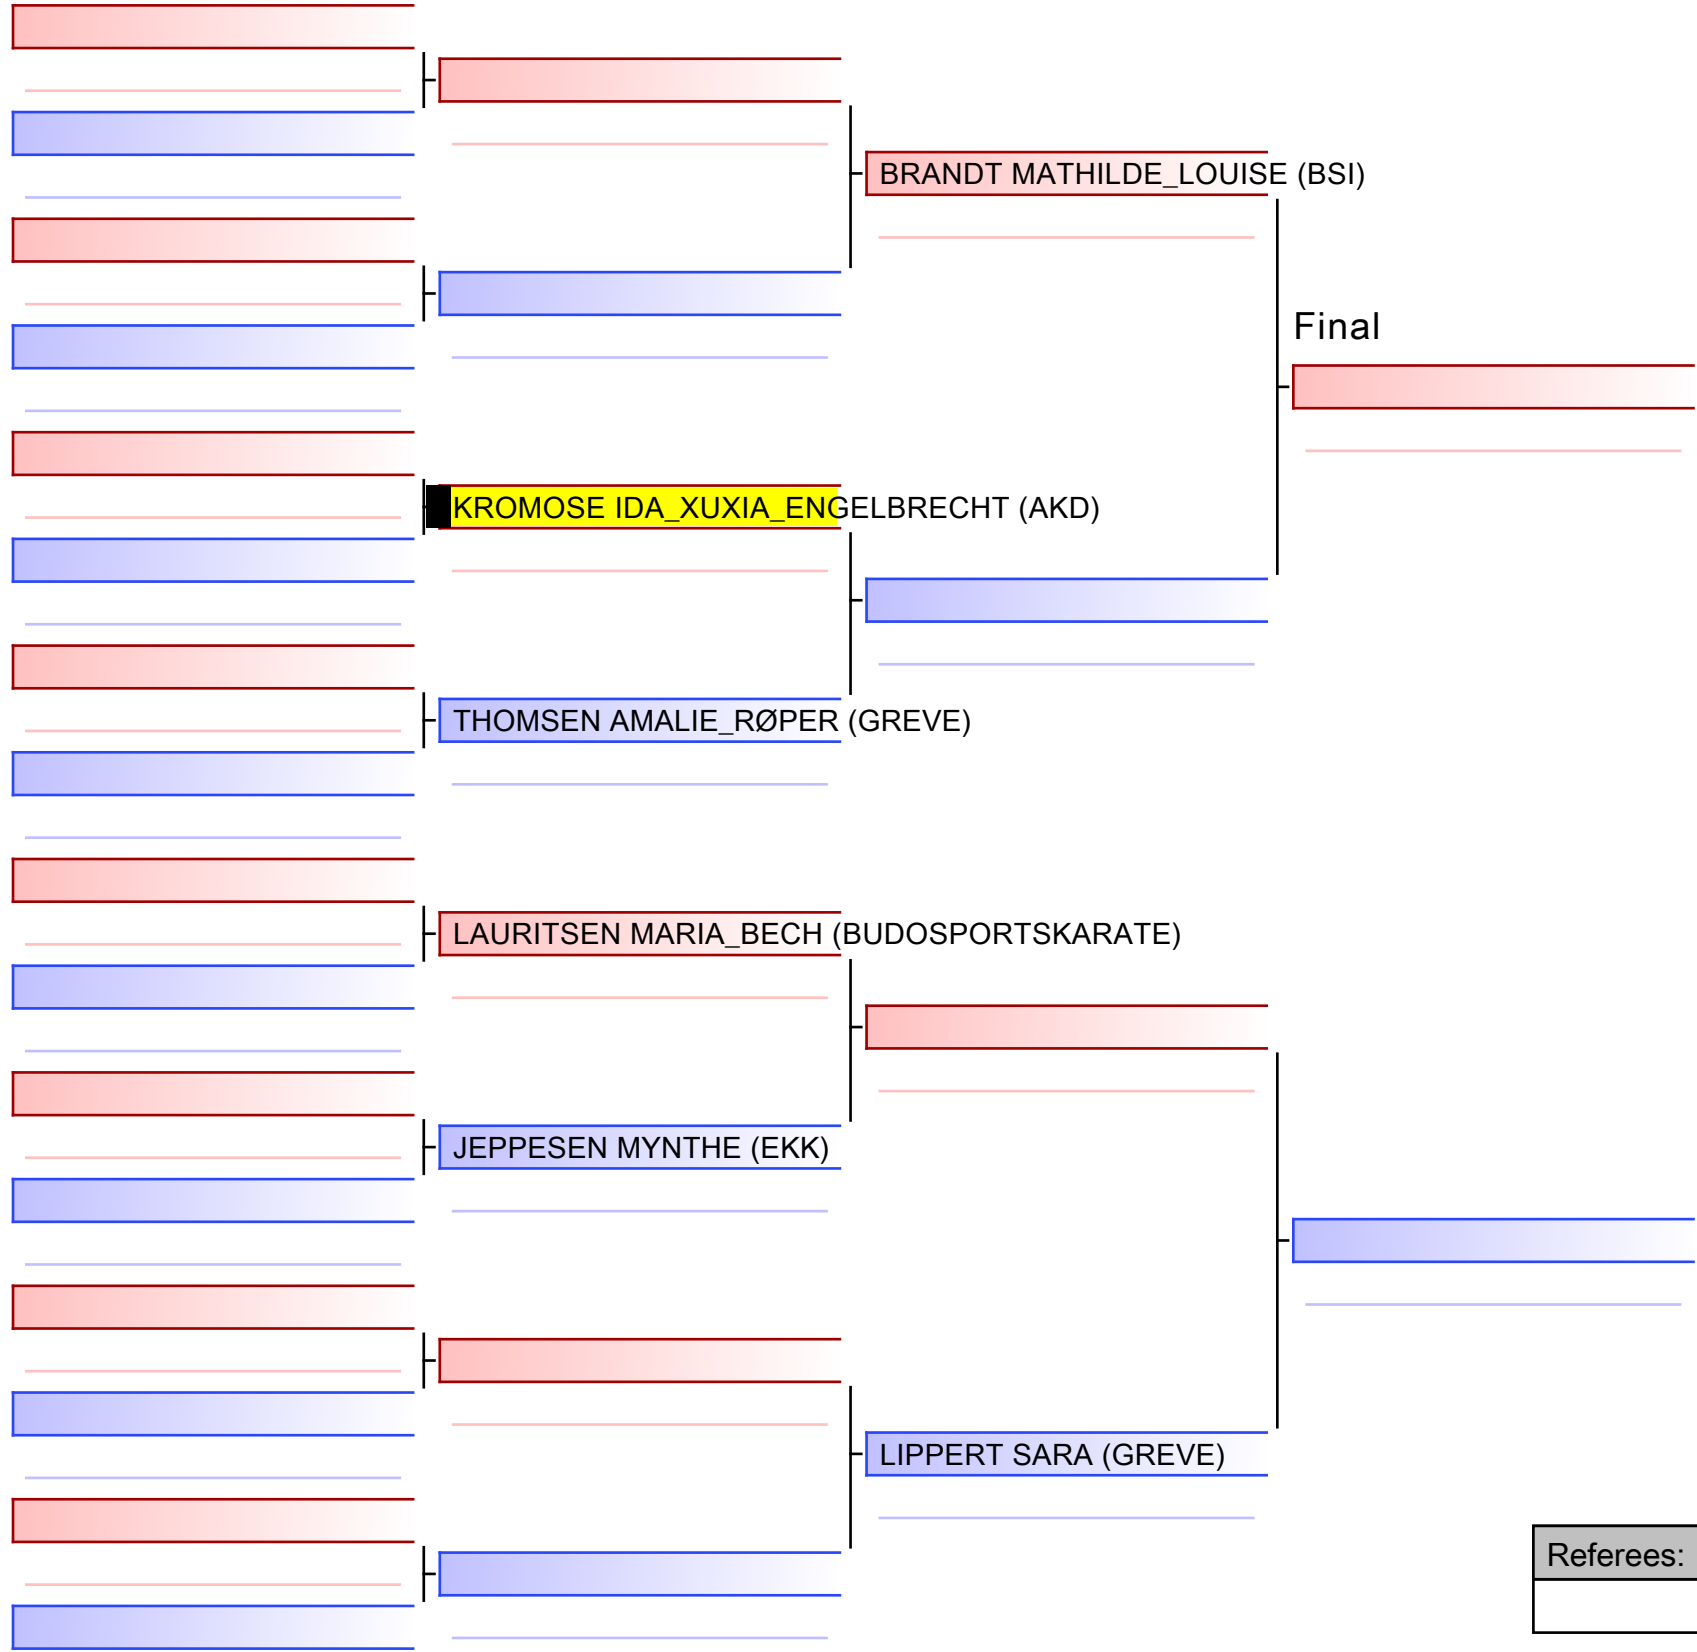

[Original]

Referees:			

[Original]

Referees:			

[Original]

Referees:			

[Original]

Referees:			

Final

[Original]

Referees:			

Kumite kvinder Master +35 år [DkarF] - Round Robin (each against each)

Danmarksmesterskaberne 2022, Tingsryd Alle 27, 2680 Solrød Strand, DEN - AKD

Tatami
1 09:30

Pool
1/1

- 1 KNIRKE_FILIPPAS TINE (SPD)
- 2 CHRISTOFFERSEN HEIDI (AKD)
- 3 MADDEN SANTA (SPD)
- 4 ANDERSEN BETINA (I.K.K)
- 5 KNIRKE_FILIPPAS TINE (SPD)
- 6 MADDEN SANTA (SPD)
- 7 ANDERSEN BETINA (I.K.K)
- 8 CHRISTOFFERSEN HEIDI (AKD)
- 9 KNIRKE_FILIPPAS TINE (SPD)
- 10 ANDERSEN BETINA (I.K.K)
- 11 CHRISTOFFERSEN HEIDI (AKD)
- 12 MADDEN SANTA (SPD)

[Original]

Referees:			

Final

[Original]

Referees:			

[Original]

[Redacted]

Referees:			

Final

[Original]

Referees:			

Final

[Original]

Referees:			

[Original]

Referees:			