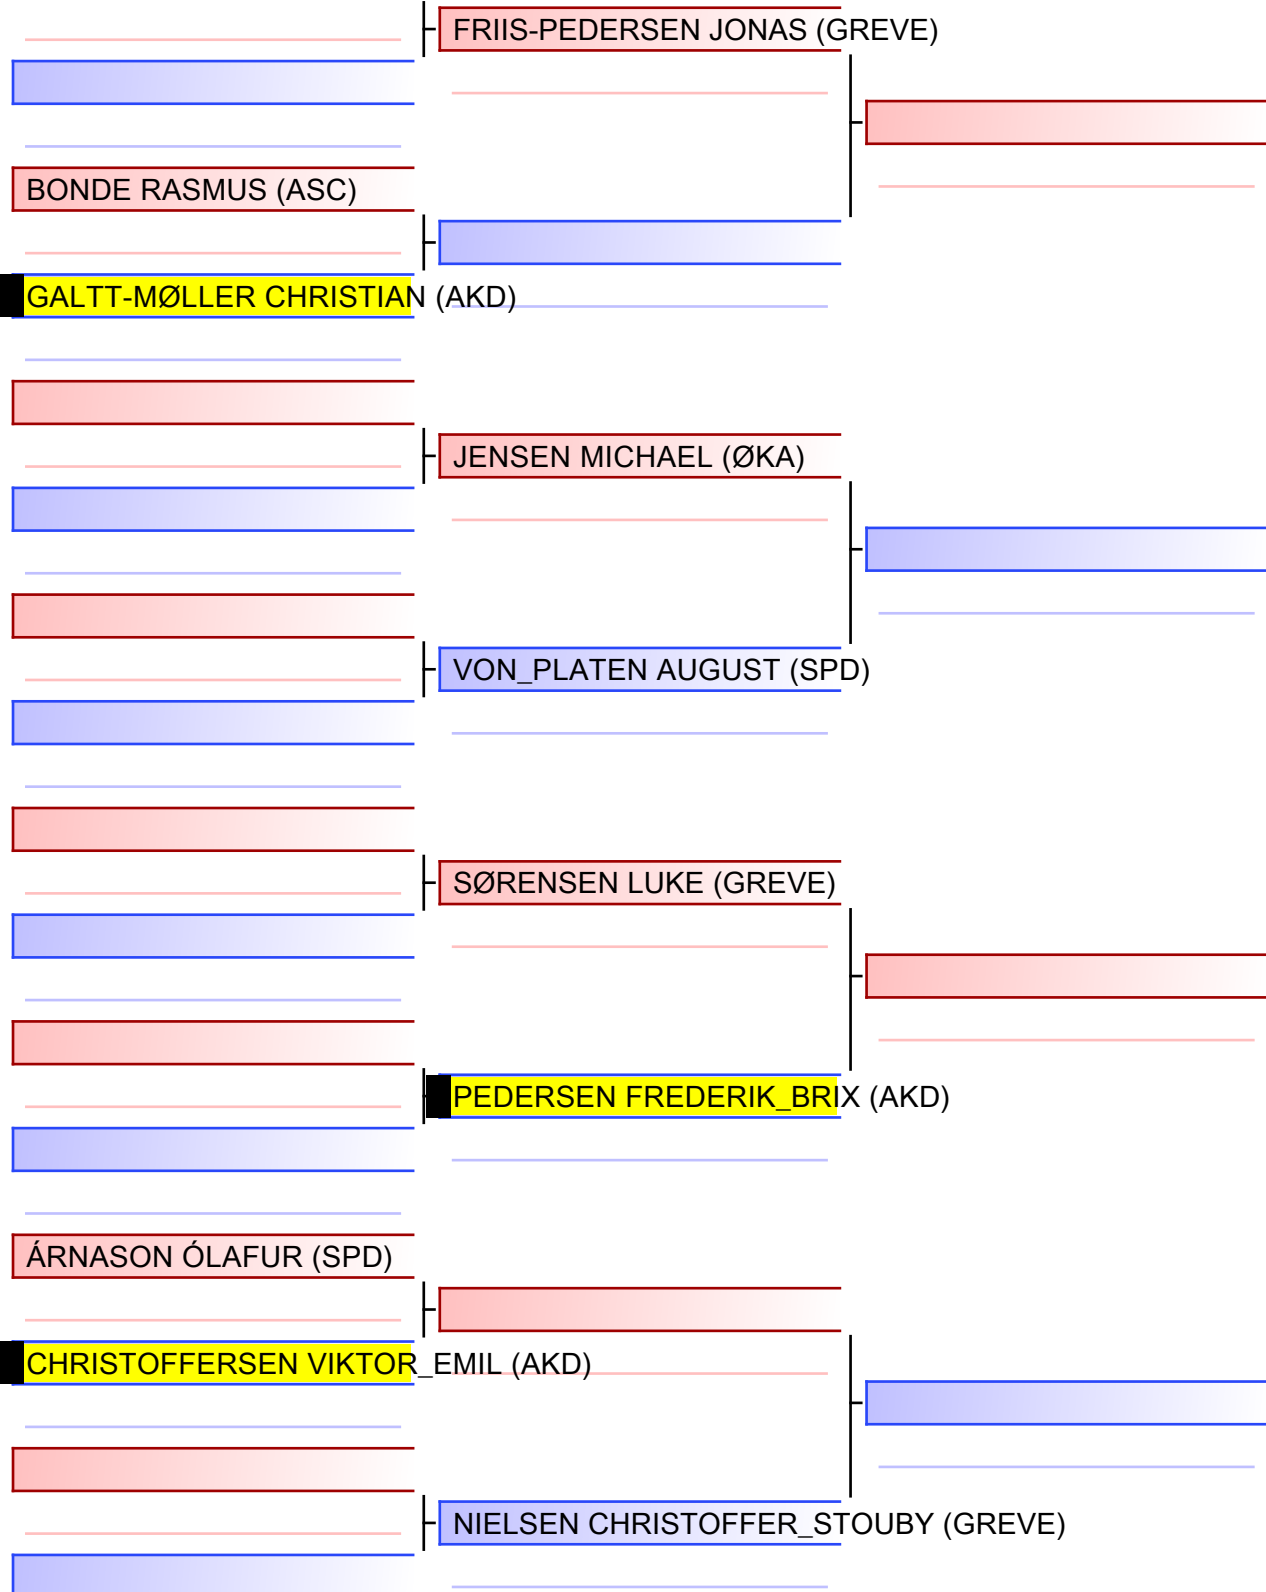

[Original]

[Redacted]

Referees: