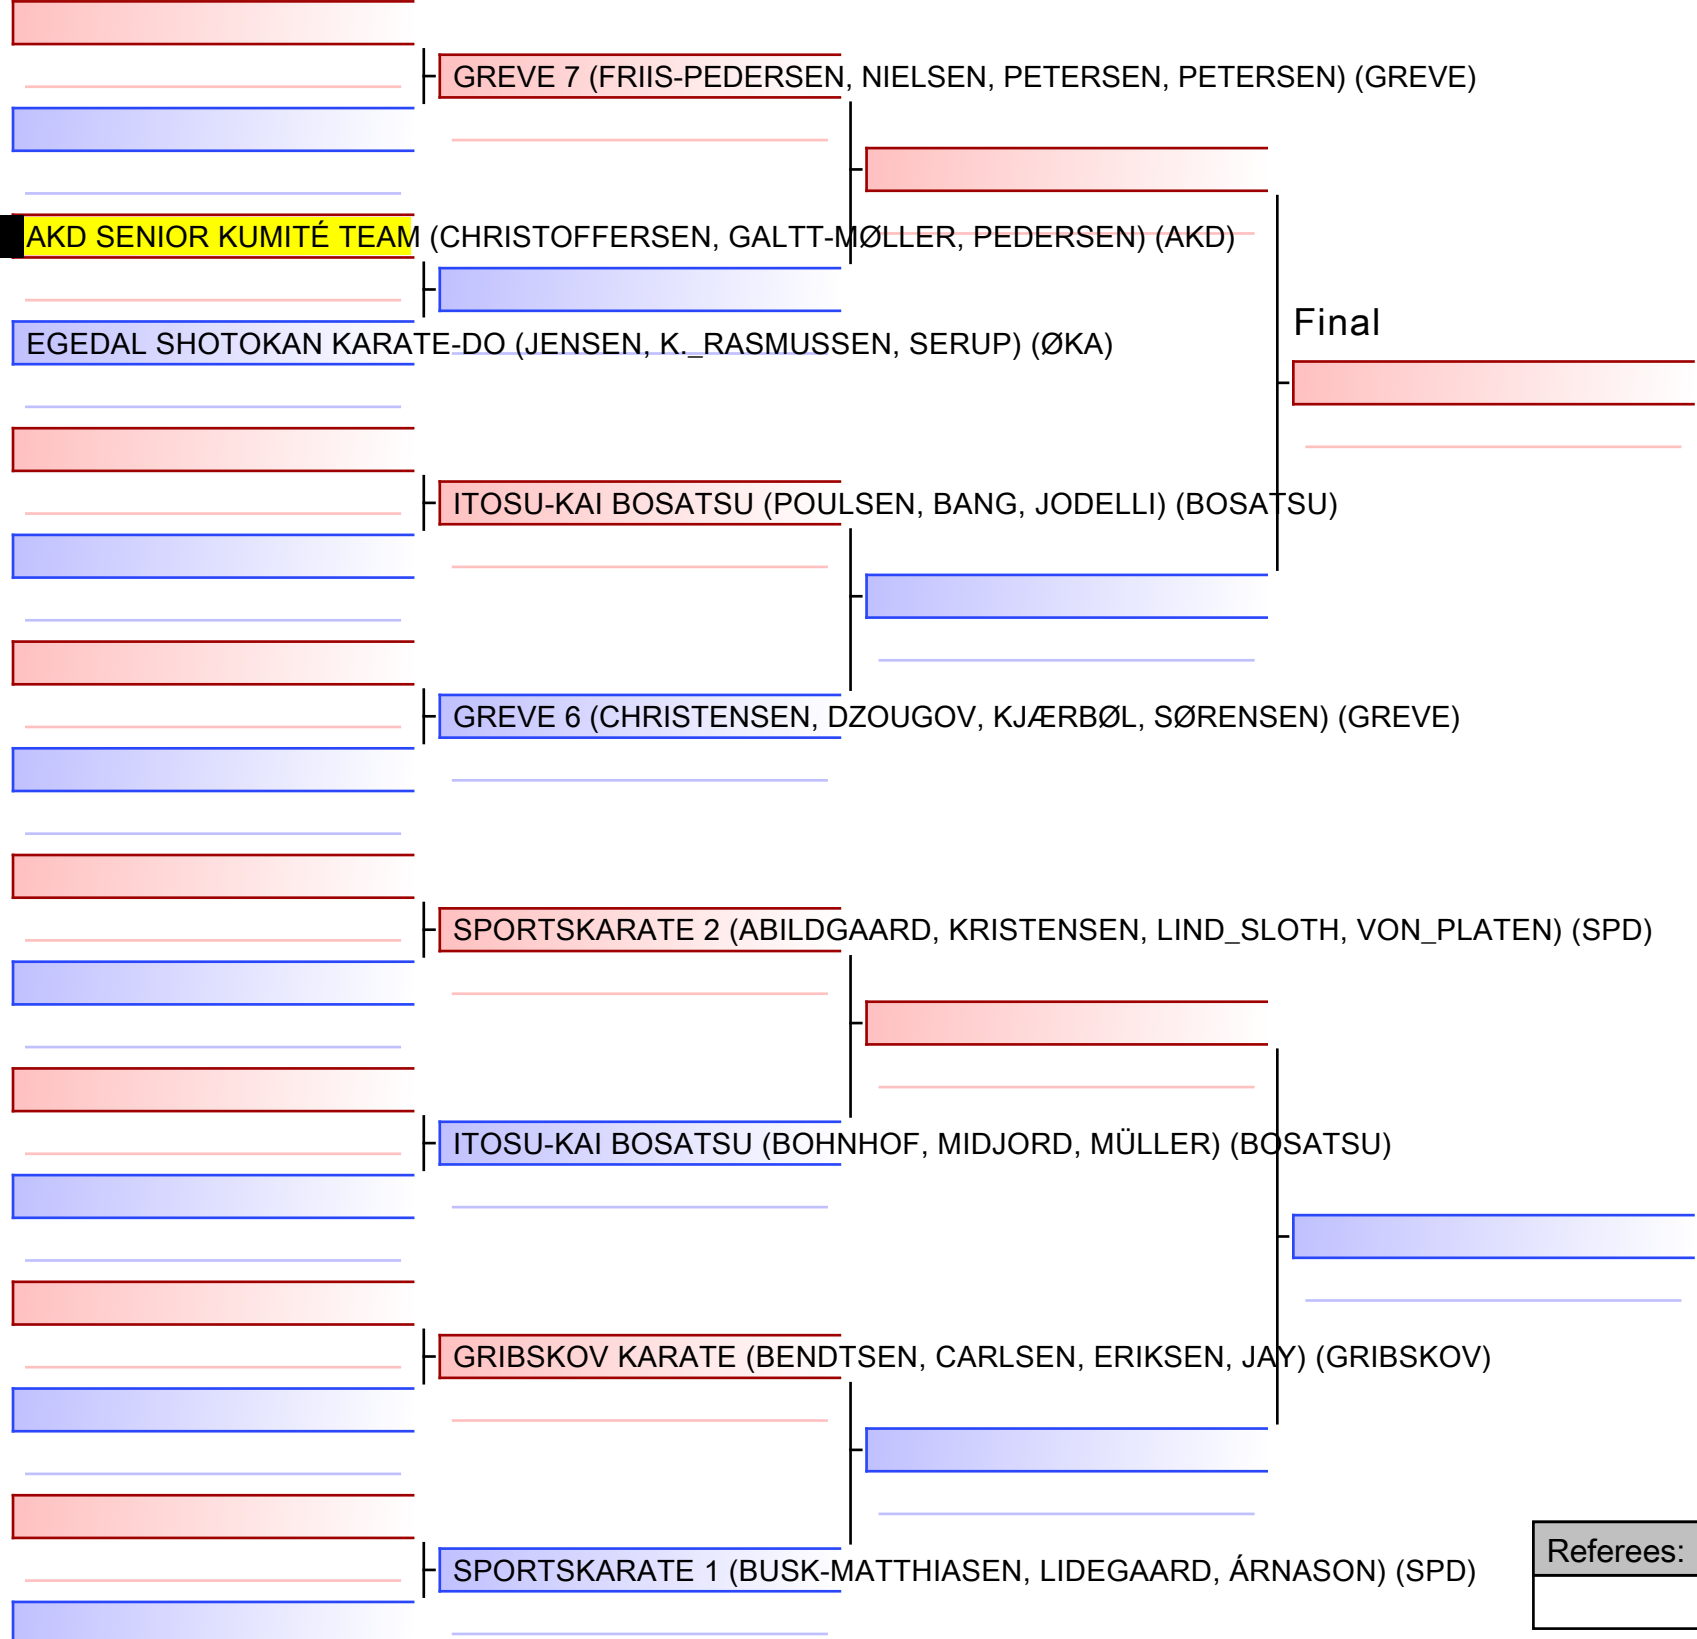

[Original]

Referees:			

[Original]

Referees:			

[Original]

Referees:			

[Original]

Referees:			

Final

[Original]

Referees:			

Kumite kvinder Master +35 år [DkarF] - Round Robin (each against each)

Danmarksmesterskaberne 2022, Tingsryd Alle 27, 2680 Solrød Strand, DEN - AKD

Tatami
1 09:30

Pool
1/1

- 1 KNIRKE_FILIPPAS TINE (SPD)
- 2 CHRISTOFFERSEN HEIDI (AKD)
- 3 MADDEN SANTA (SPD)
- 4 ANDERSEN BETINA (I.K.K)
- 5 KNIRKE_FILIPPAS TINE (SPD)
- 6 MADDEN SANTA (SPD)
- 7 ANDERSEN BETINA (I.K.K)
- 8 CHRISTOFFERSEN HEIDI (AKD)
- 9 KNIRKE_FILIPPAS TINE (SPD)
- 10 ANDERSEN BETINA (I.K.K)
- 11 CHRISTOFFERSEN HEIDI (AKD)
- 12 MADDEN SANTA (SPD)