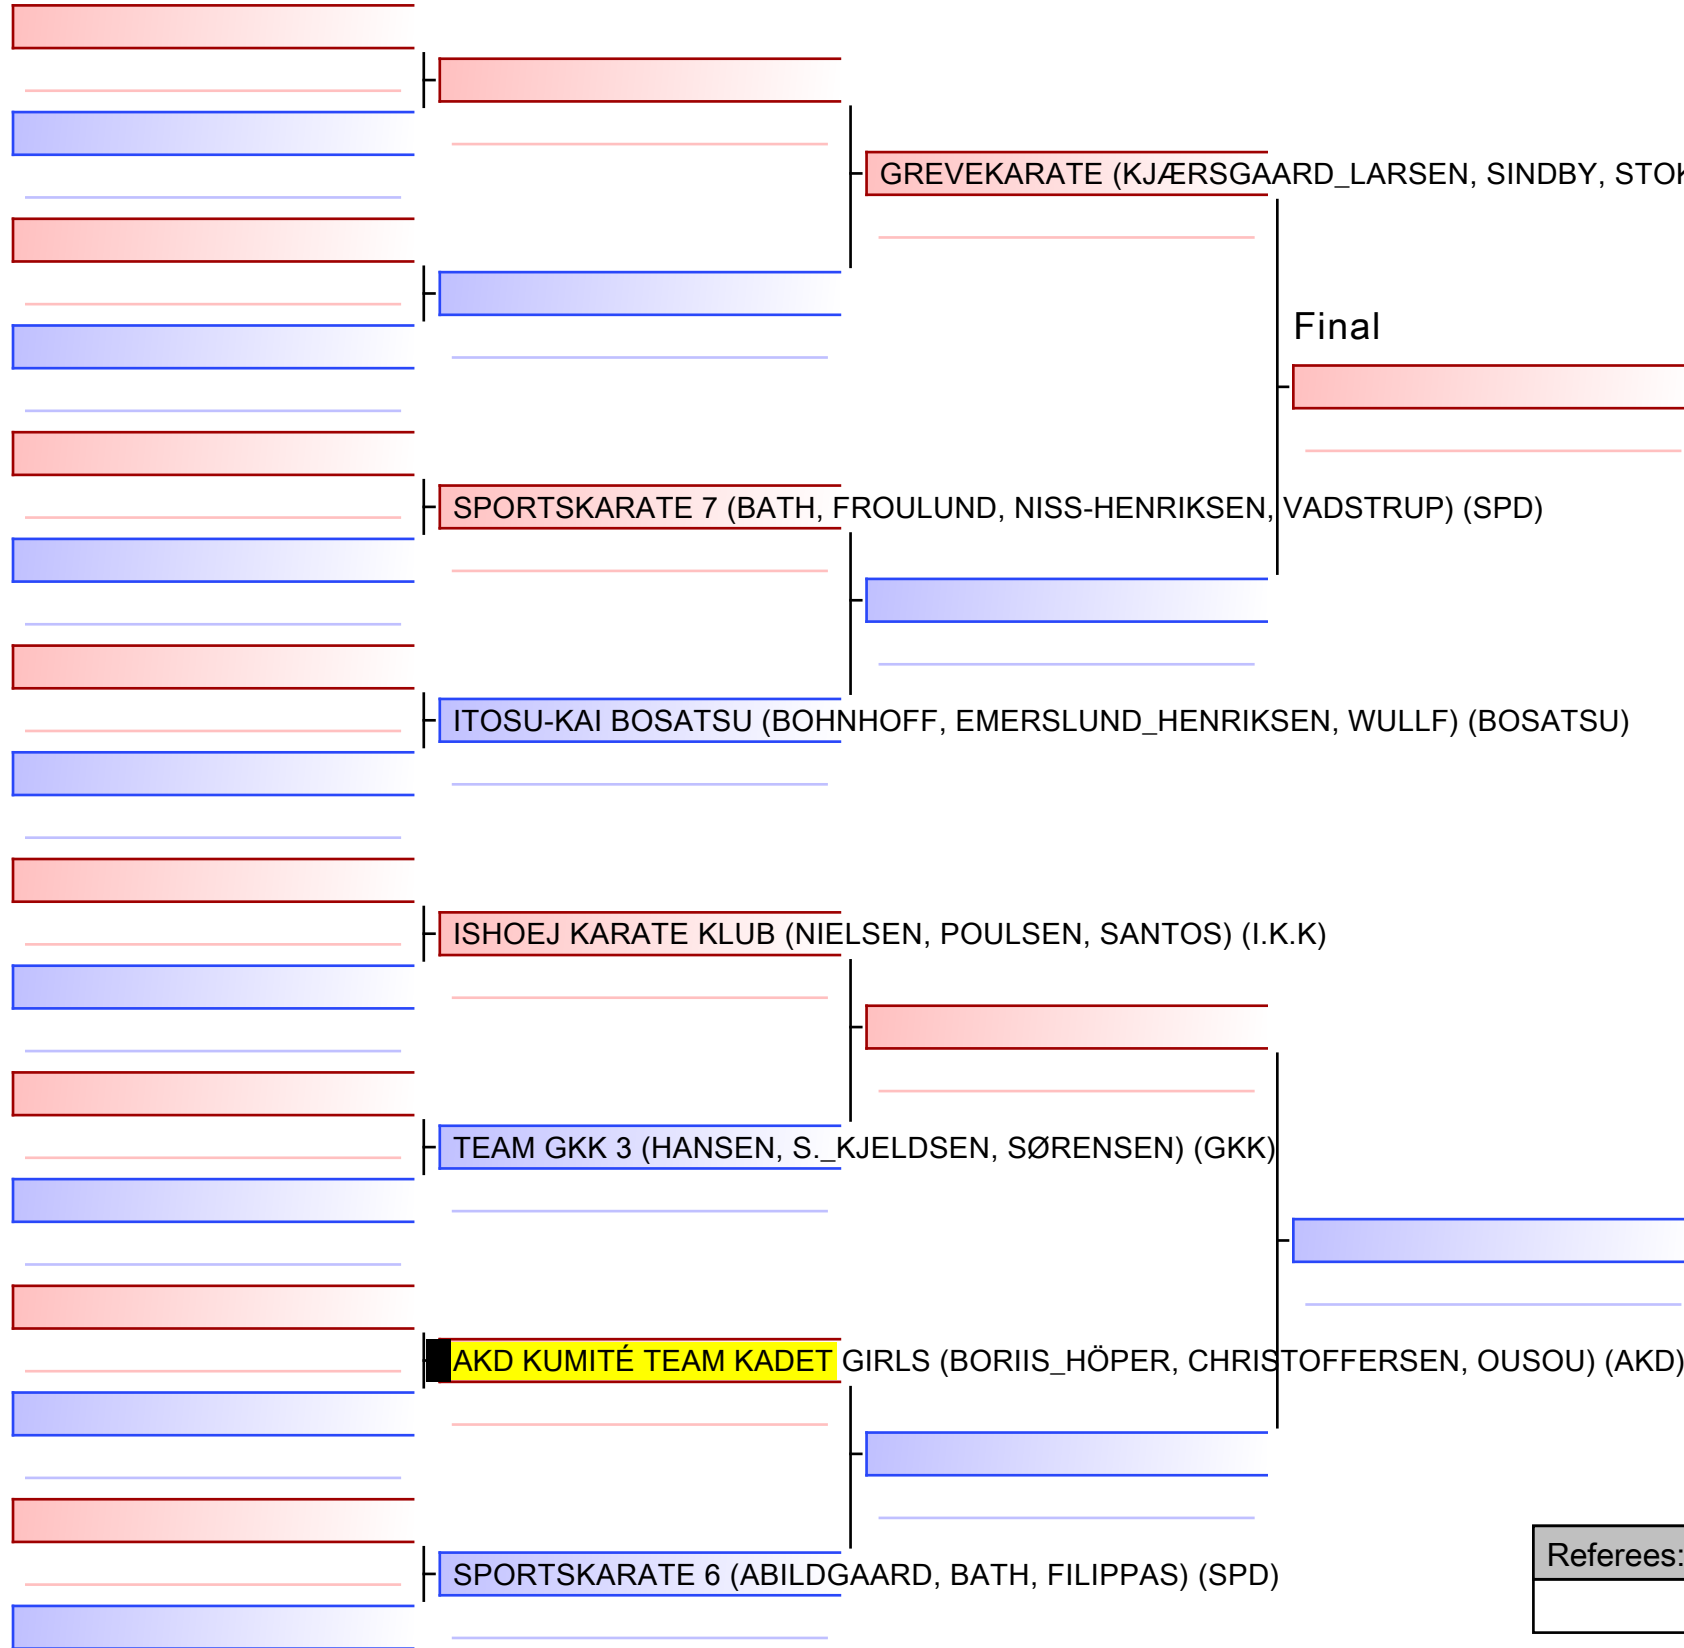

[Original]

Referees:			

[Original]

Referees:			

[Original]

Referees:			

[Original]

Referees:			

Final

[Original]

Referees:			

Kumite kvinder Master +35 år [DkarF] - Round Robin (each against each)

Danmarksmesterskaberne 2022, Tingsryd Alle 27, 2680 Solrød Strand, DEN - AKD

Tatami
1 09:30

Pool
1/1

- 1 KNIRKE_FILIPPAS TINE (SPD)
- 2 CHRISTOFFERSEN HEIDI (AKD)
- 3 MADDEN SANTA (SPD)
- 4 ANDERSEN BETINA (I.K.K)
- 5 KNIRKE_FILIPPAS TINE (SPD)
- 6 MADDEN SANTA (SPD)
- 7 ANDERSEN BETINA (I.K.K)
- 8 CHRISTOFFERSEN HEIDI (AKD)
- 9 KNIRKE_FILIPPAS TINE (SPD)
- 10 ANDERSEN BETINA (I.K.K)
- 11 CHRISTOFFERSEN HEIDI (AKD)
- 12 MADDEN SANTA (SPD)