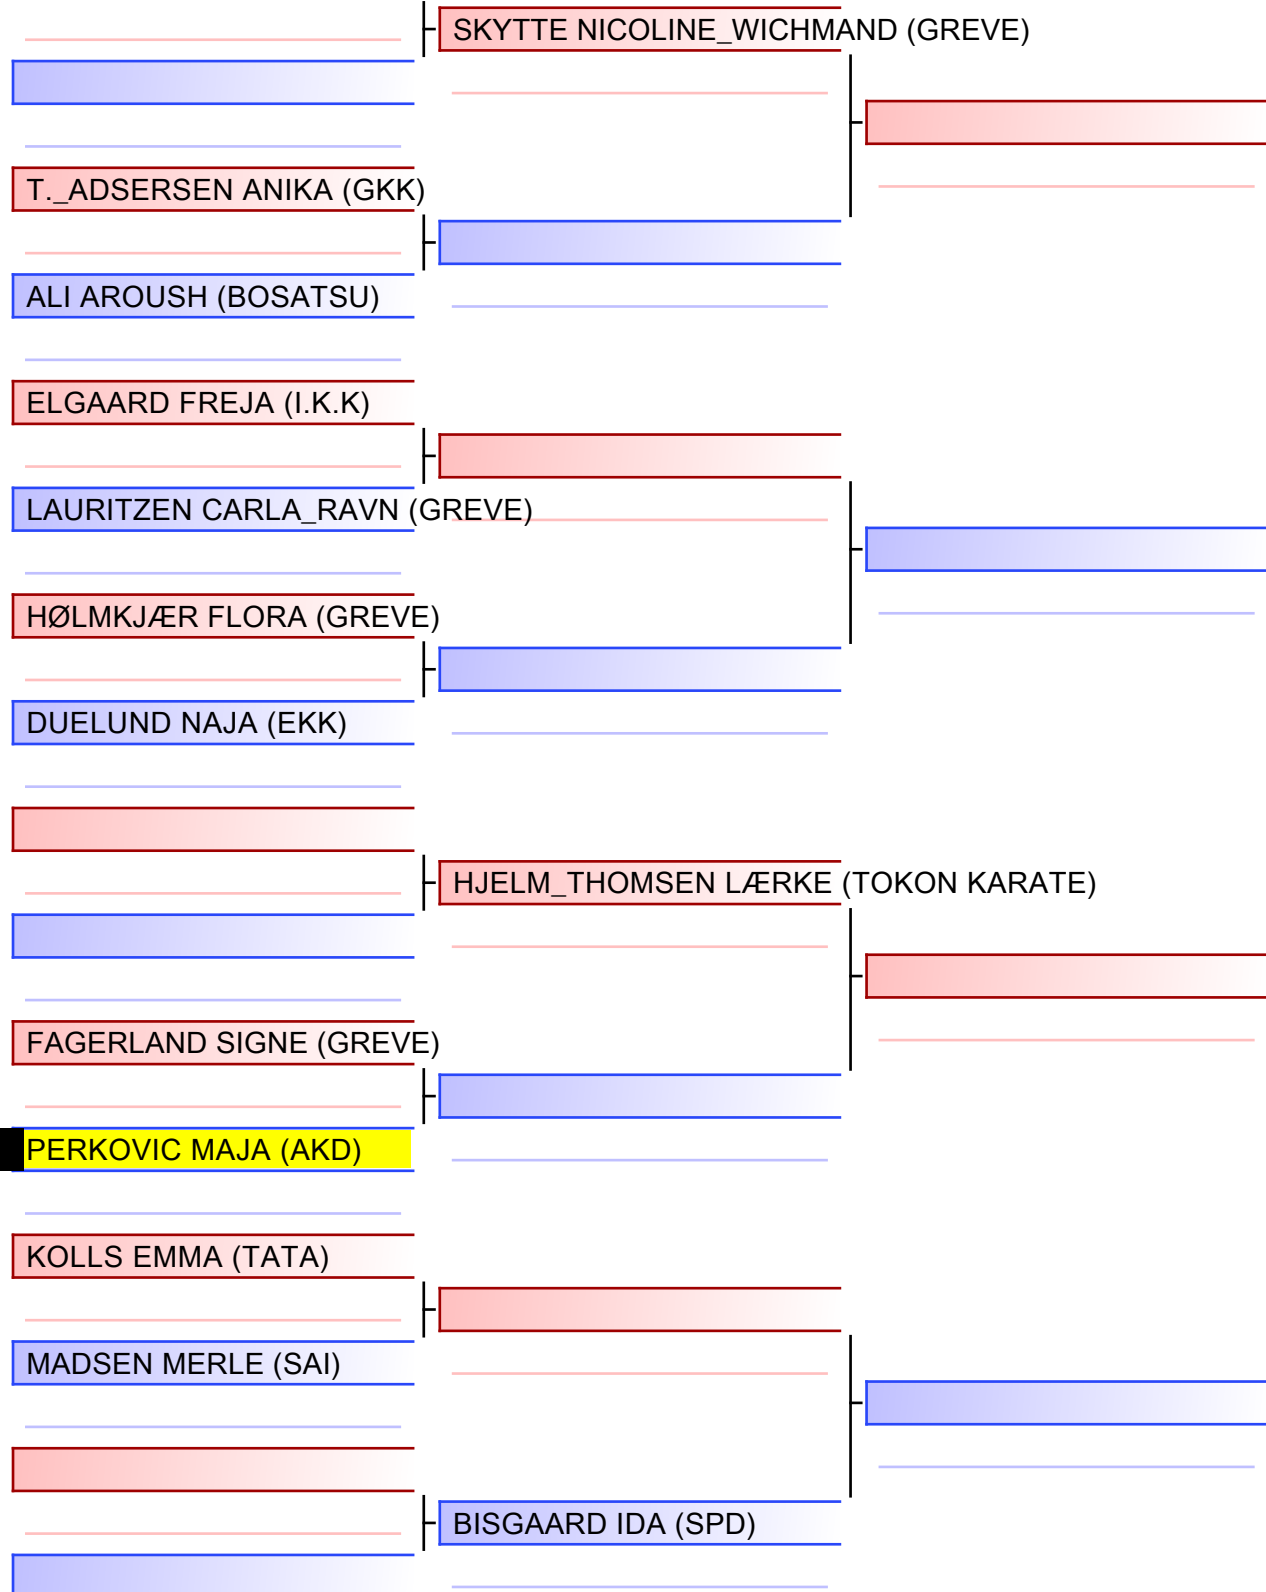

Final

[Original]

Referees:			

Kumite kvinder Master +35 år [DkarF] - Round Robin (each against each)

Danmarksmesterskaberne 2022, Tingsryd Alle 27, 2680 Solrød Strand, DEN - AKD

Tatami
1 09:30

Pool
1/1

- 1 KNIRKE_FILIPPAS TINE (SPD)
- 2 CHRISTOFFERSEN HEIDI (AKD)
- 3 MADDEN SANTA (SPD)
- 4 ANDERSEN BETINA (I.K.K)
- 5 KNIRKE_FILIPPAS TINE (SPD)
- 6 MADDEN SANTA (SPD)
- 7 ANDERSEN BETINA (I.K.K)
- 8 CHRISTOFFERSEN HEIDI (AKD)
- 9 KNIRKE_FILIPPAS TINE (SPD)
- 10 ANDERSEN BETINA (I.K.K)
- 11 CHRISTOFFERSEN HEIDI (AKD)
- 12 MADDEN SANTA (SPD)

[Original]

Referees:			

Final

[Original]

Referees:			

[Original]

[Redacted]

Referees:			