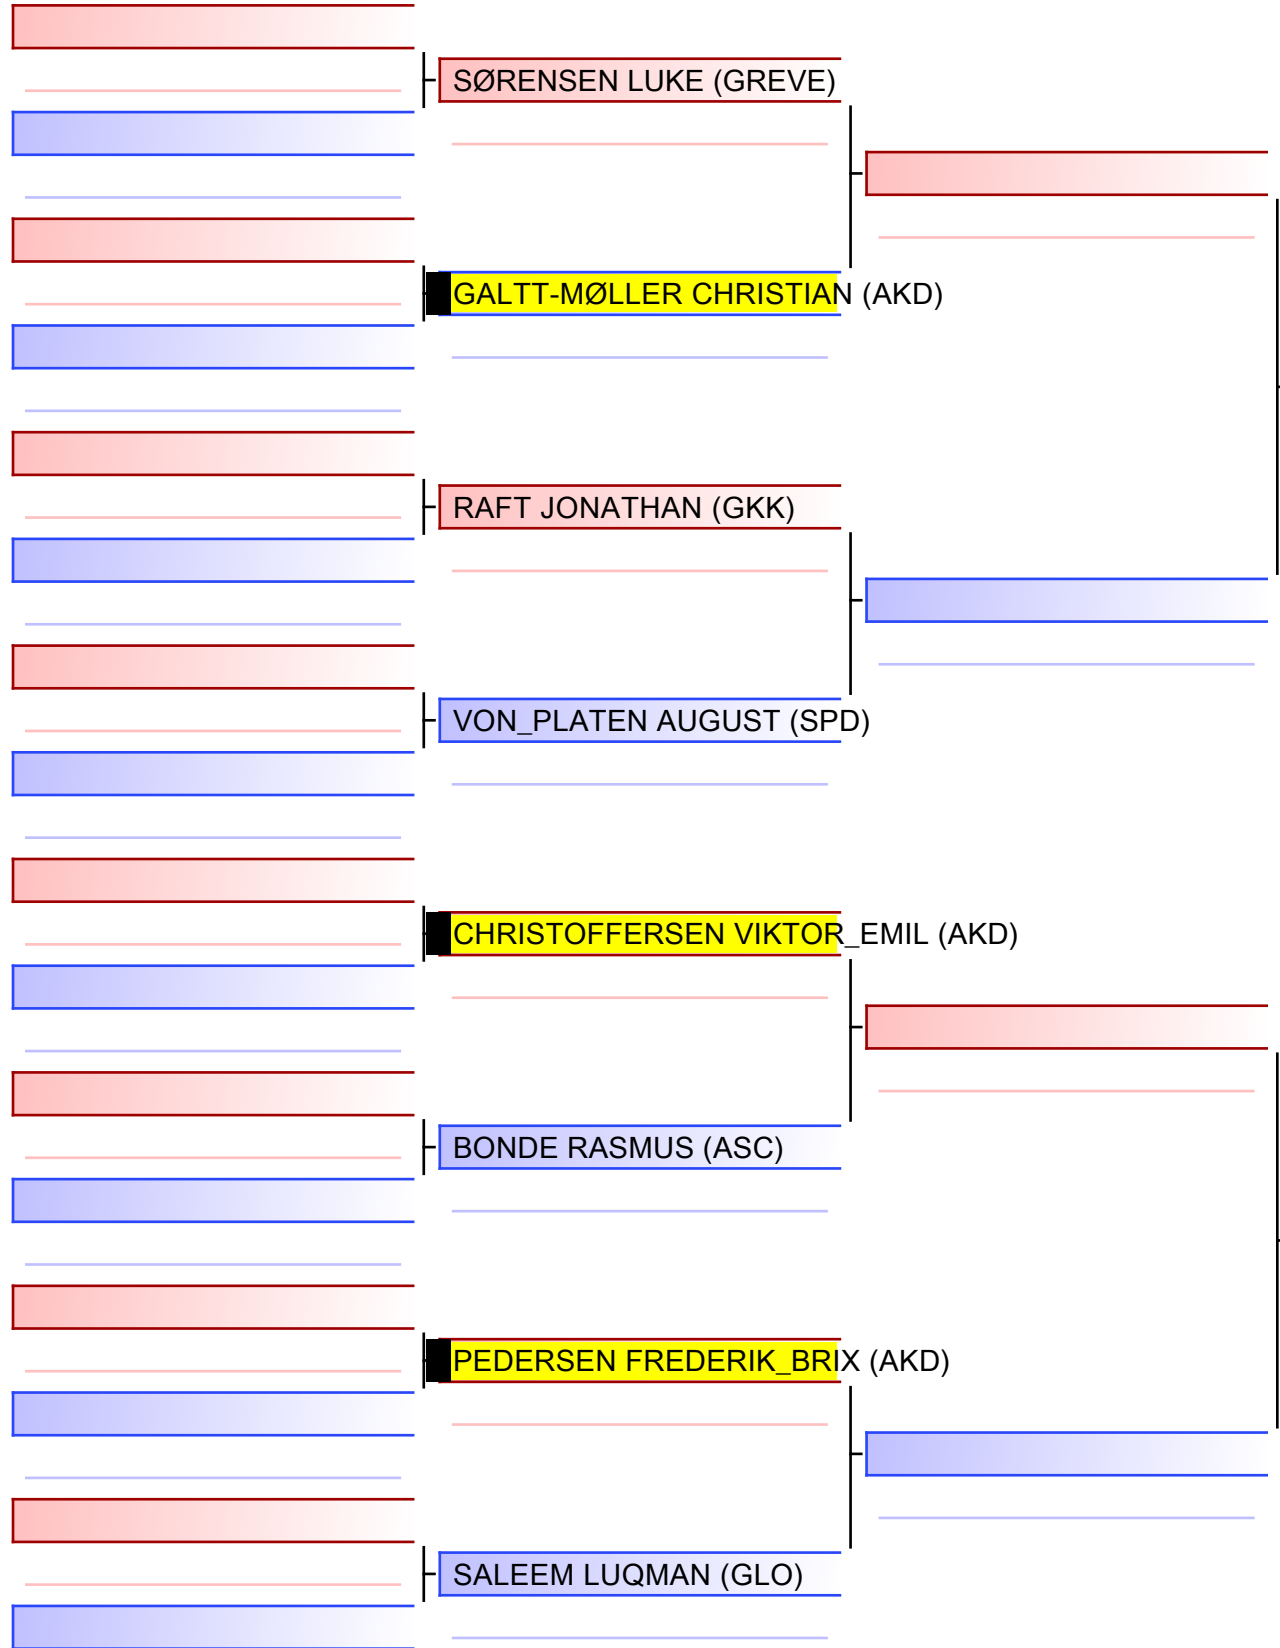

Final

[Original]

Referees:			

Kumite kvinder Master +35 år [DkarF] - Round Robin (each against each)

Danmarksmesterskaberne 2022, Tingsryd Alle 27, 2680 Solrød Strand, DEN - AKD

Tatami
1 09:30

Pool
1/1

- 1 KNIRKE_FILIPPAS TINE (SPD)
- 2 CHRISTOFFERSEN HEIDI (AKD)
- 3 MADDEN SANTA (SPD)
- 4 ANDERSEN BETINA (I.K.K)
- 5 KNIRKE_FILIPPAS TINE (SPD)
- 6 MADDEN SANTA (SPD)
- 7 ANDERSEN BETINA (I.K.K)
- 8 CHRISTOFFERSEN HEIDI (AKD)
- 9 KNIRKE_FILIPPAS TINE (SPD)
- 10 ANDERSEN BETINA (I.K.K)
- 11 CHRISTOFFERSEN HEIDI (AKD)
- 12 MADDEN SANTA (SPD)