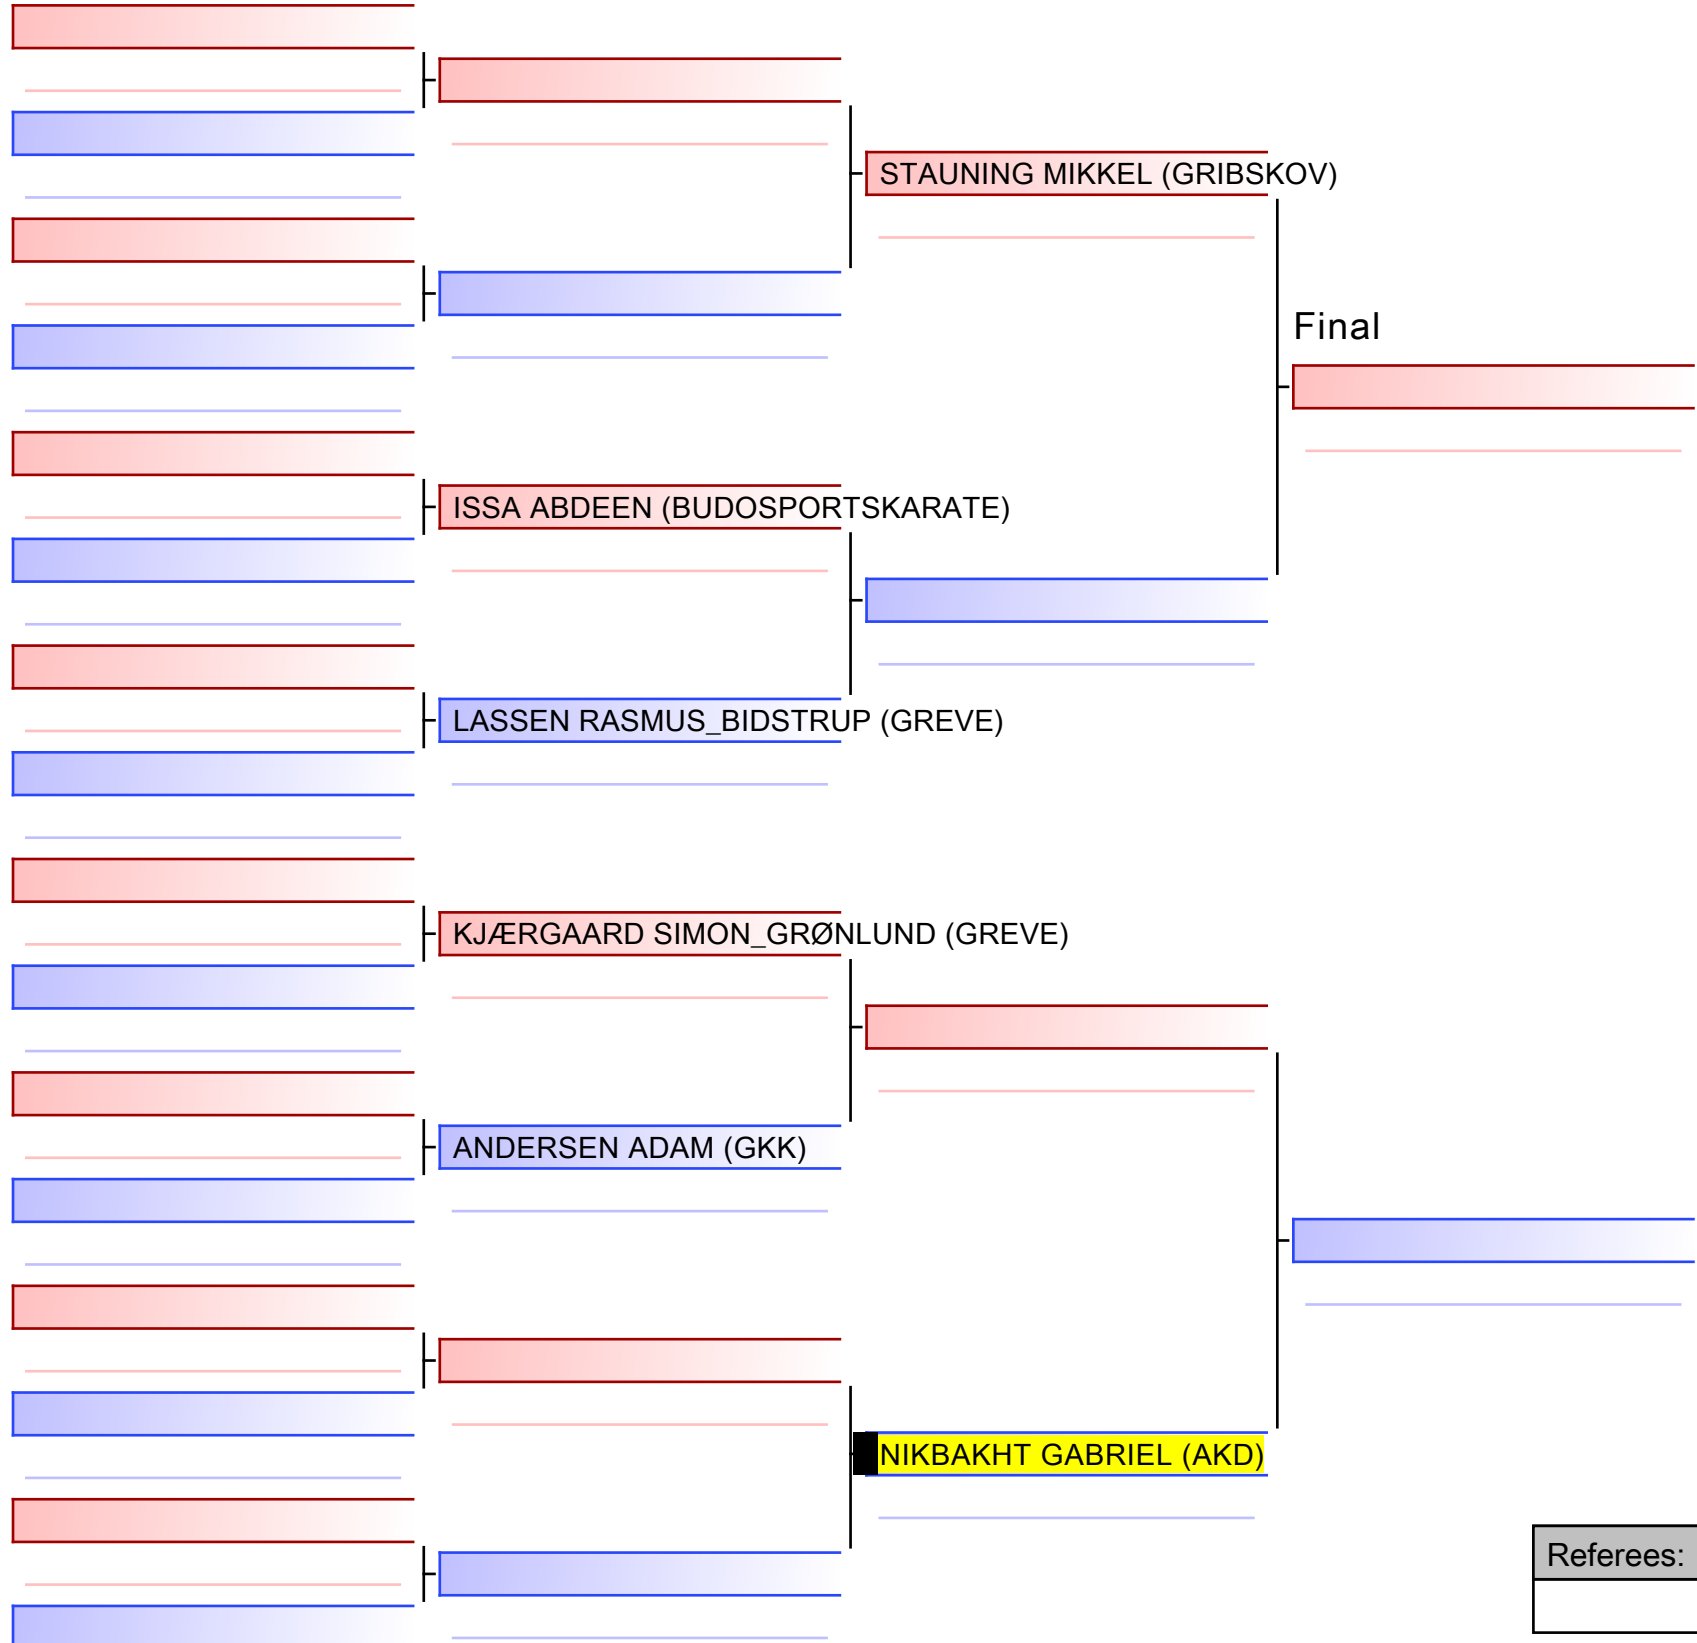

[Original]

Referees:			

[Original]

Referees:			

[Original]

Referees:			

[Original]

Referees:			

Final

[Original]

Referees:			

Kumite kvinder Master +35 år [DkarF] - Round Robin (each against each)

Danmarksmesterskaberne 2022, Tingsryd Alle 27, 2680 Solrød Strand, DEN - AKD

Tatami
1 09:30

Pool
1/1

- 1 KNIRKE_FILIPPAS TINE (SPD)
- 2 CHRISTOFFERSEN HEIDI (AKD)
- 3 MADDEN SANTA (SPD)
- 4 ANDERSEN BETINA (I.K.K)
- 5 KNIRKE_FILIPPAS TINE (SPD)
- 6 MADDEN SANTA (SPD)
- 7 ANDERSEN BETINA (I.K.K)
- 8 CHRISTOFFERSEN HEIDI (AKD)
- 9 KNIRKE_FILIPPAS TINE (SPD)
- 10 ANDERSEN BETINA (I.K.K)
- 11 CHRISTOFFERSEN HEIDI (AKD)
- 12 MADDEN SANTA (SPD)