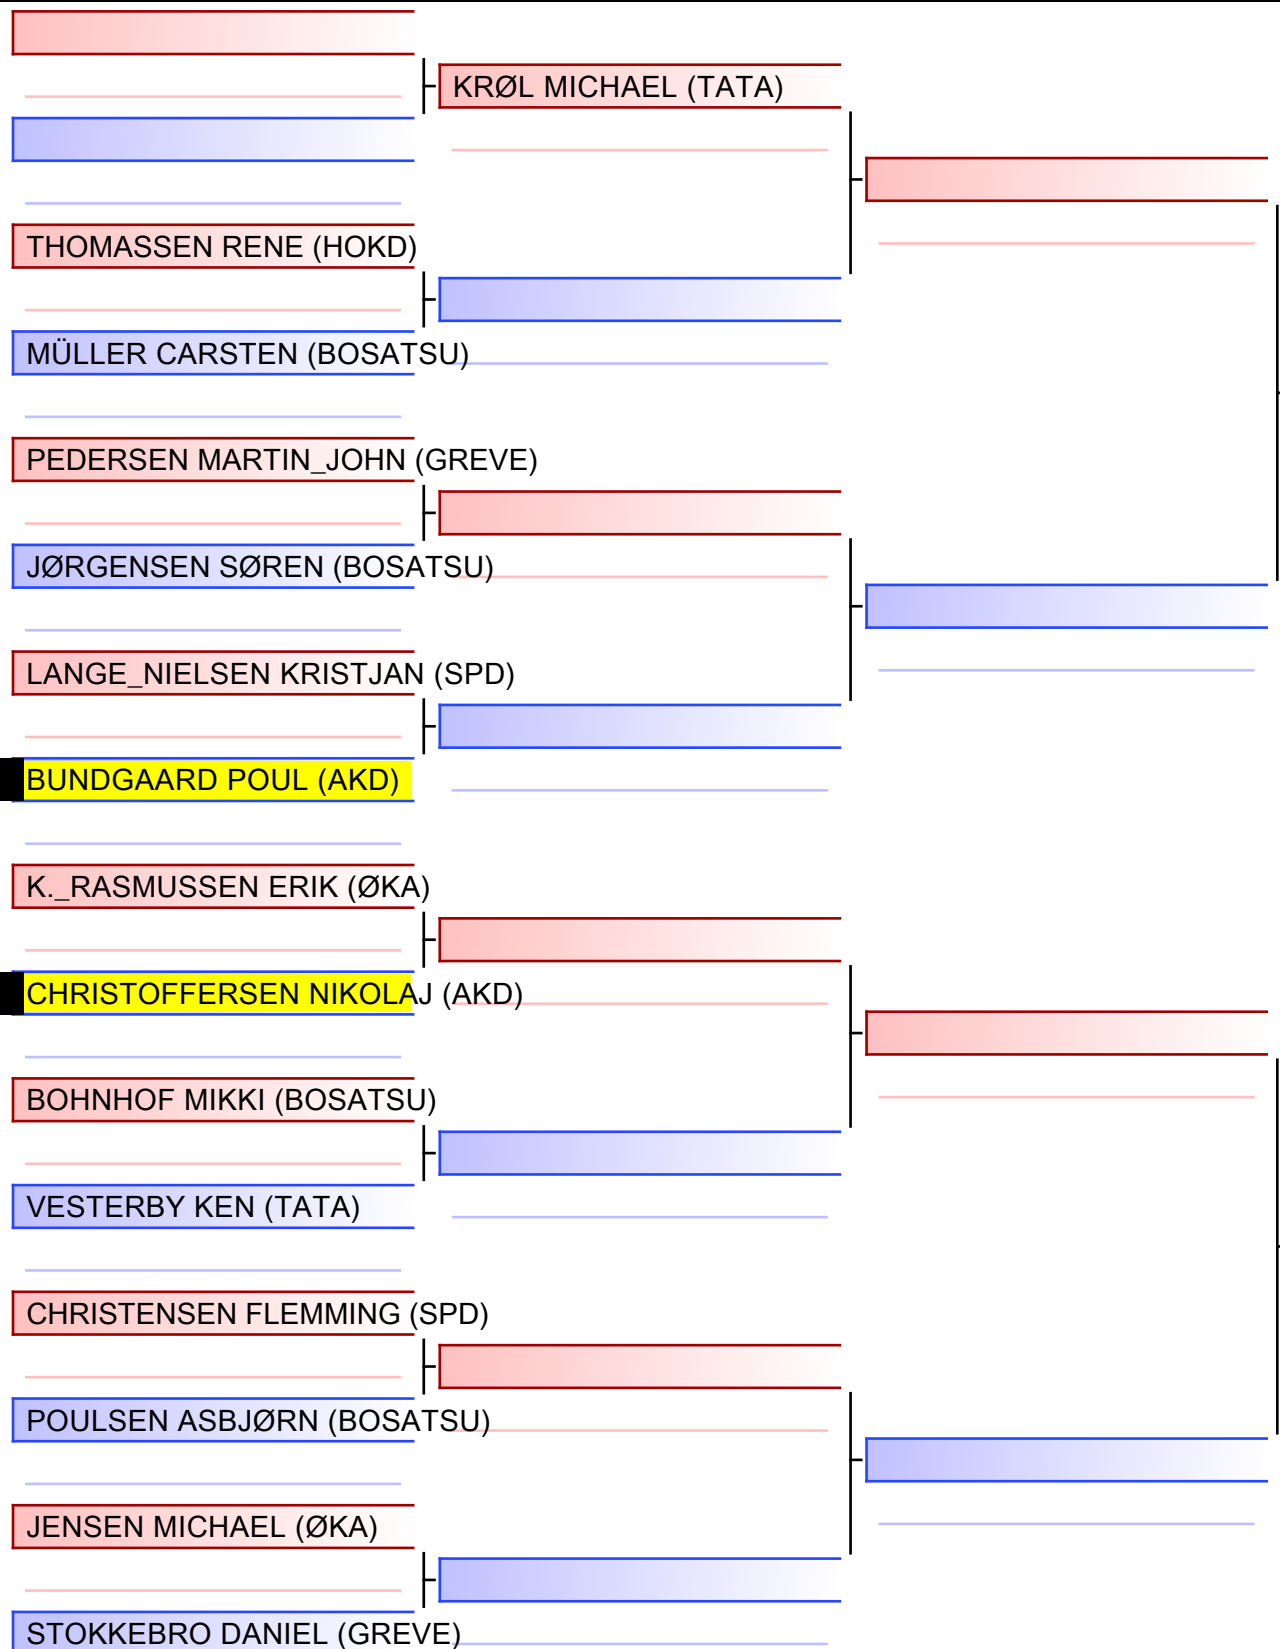

Final

[Original]

Referees: