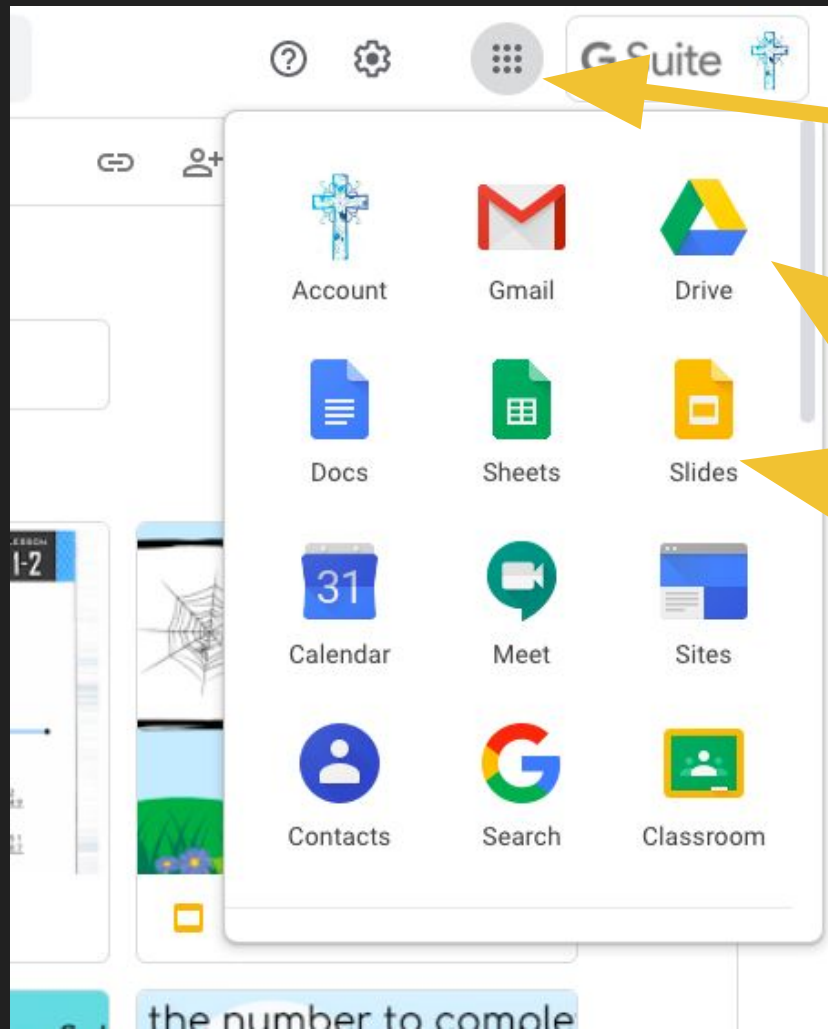

Insert a Video in Google Slides

Google

Google Search

I'm Feeling Lucky

Sign into your Google Suite Account

Click on the matrix

Open a new or existing presentation by clicking either the Drive or Slides icon.

Copy of Picking a Theme and Layout in Google Slides

File Edit View **Insert** Format Slide Arrange Tools Ad

- Image
- Text box
- Audio
- Video**
- Shape
- Table
- Chart
- Diagram
- Word art
- Line

Click "Video"

Insert a Video in Google Slides

Google

Sign into your Google Suite Account

Click on the matrix

Open a new or existing presentation by clicking either the Drive

Insert video

Search

By URL