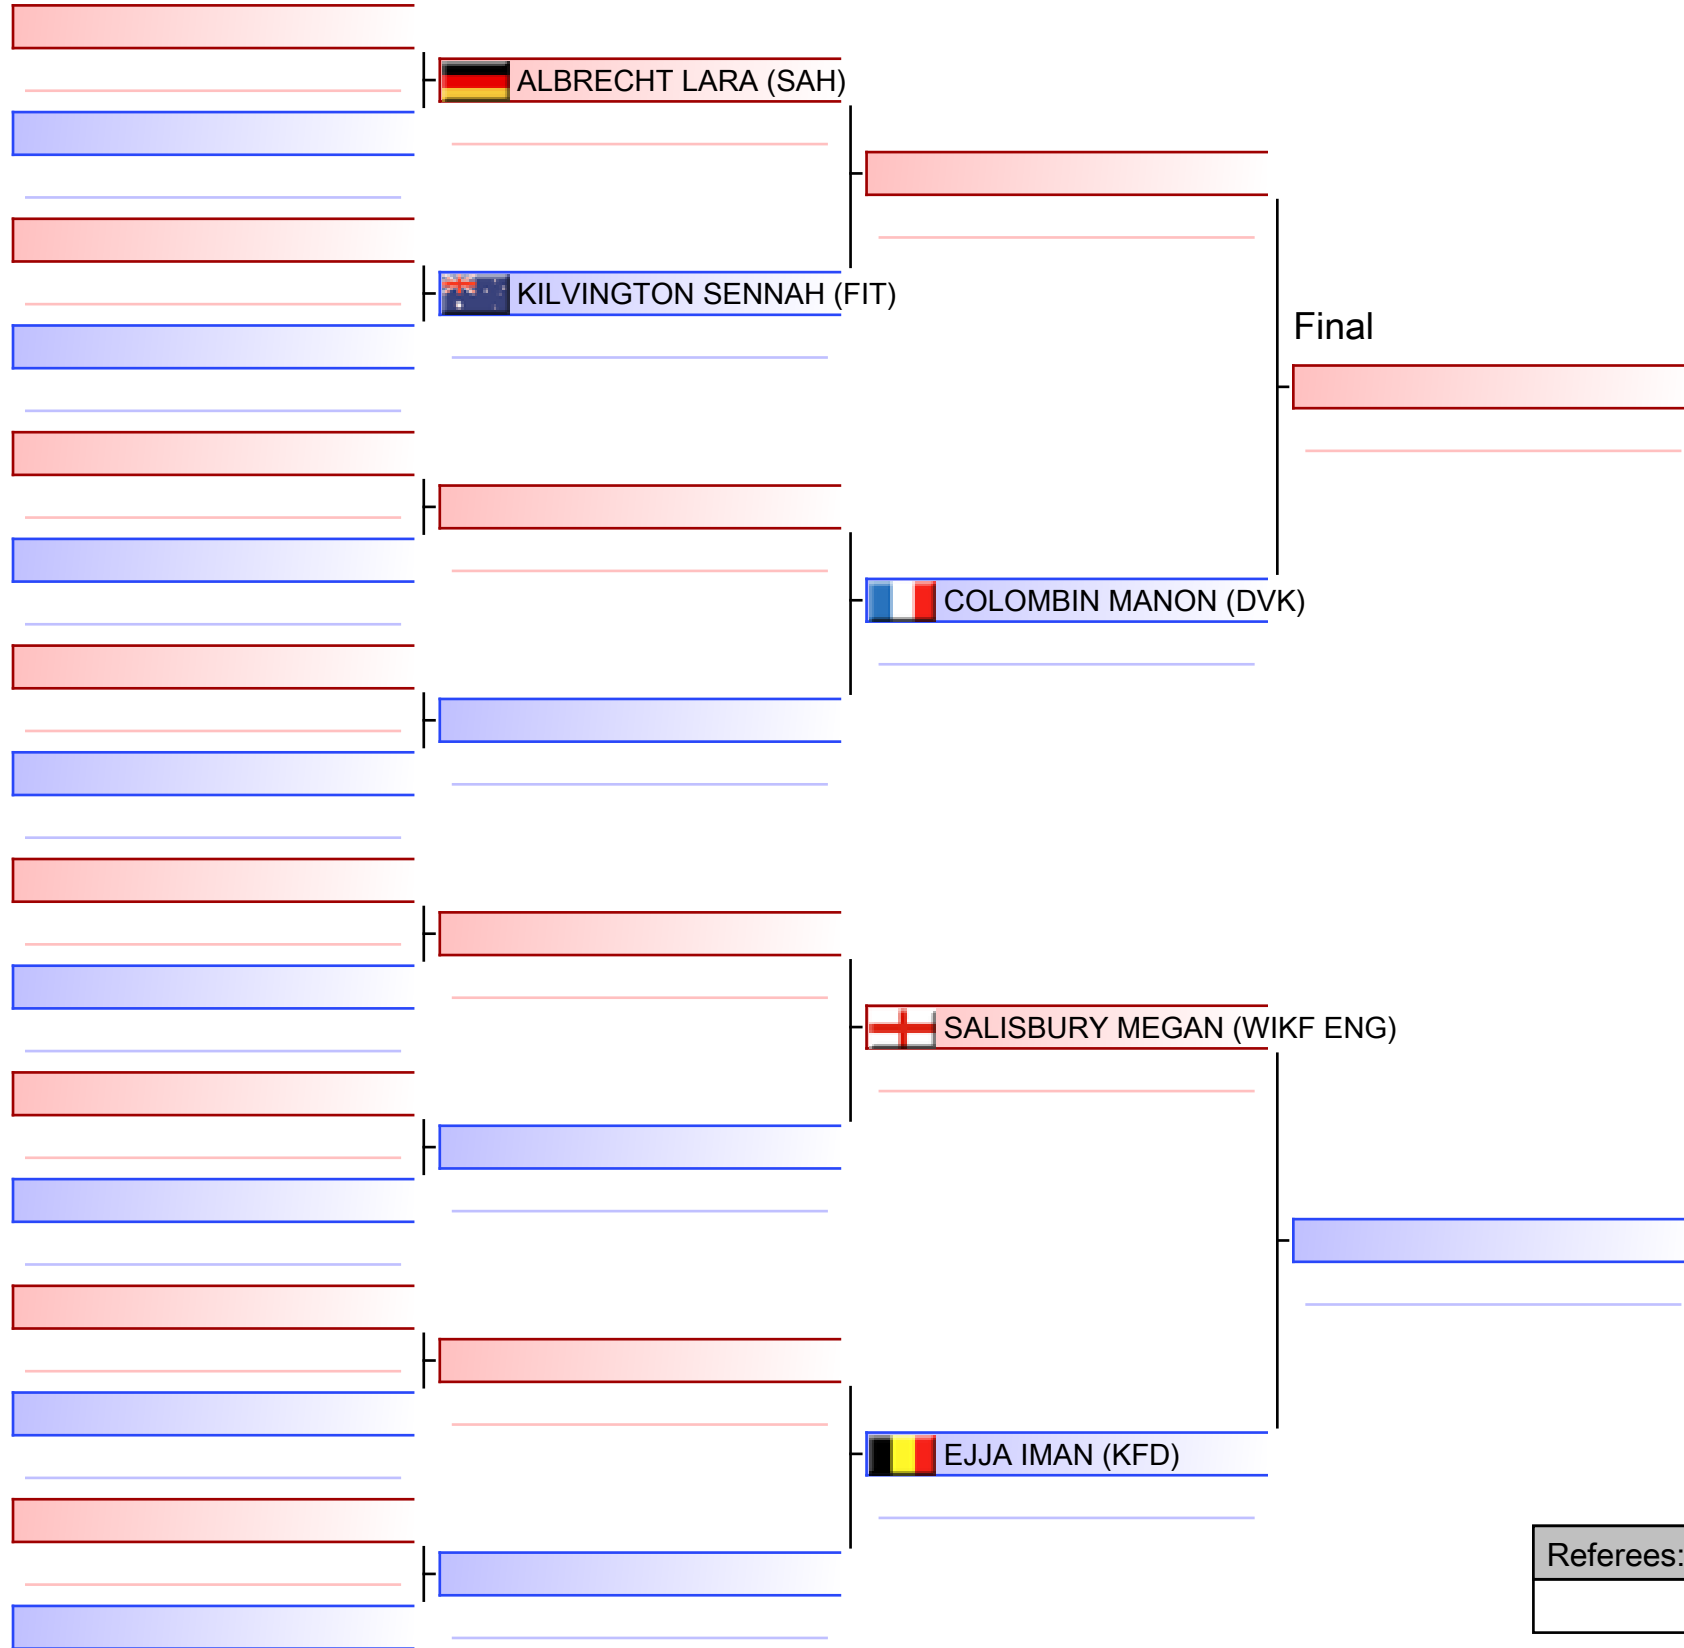

Kumite Female U21 - 61kg

OPEN INTERNATIONAL DE LA PROVINCE DE LIÈGE 2022, hall omnisports la Préalles, 158 rue Emile Muraille, 4040 Herstal, Belgique, BEL

Tatami
6 18:30

Pool
1/1

Referees: