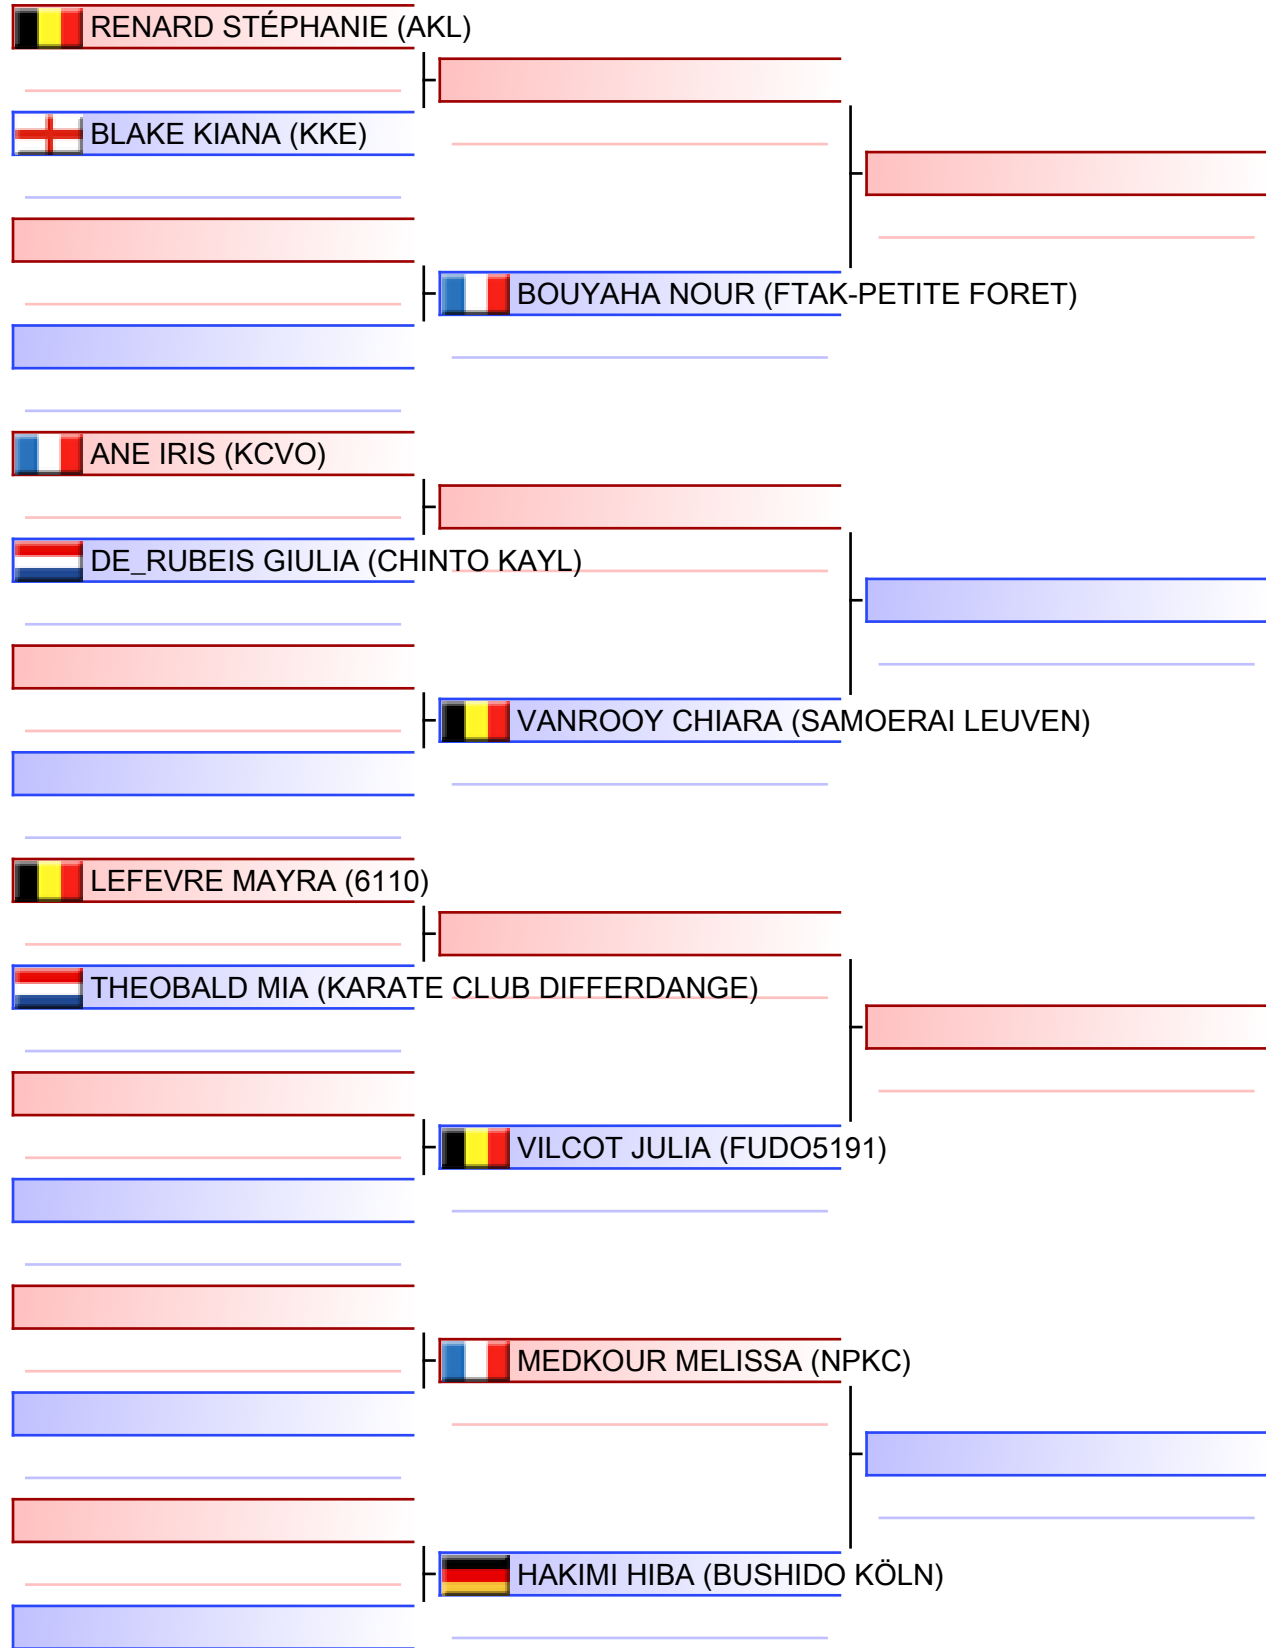

kumite female U14 + 50 kg

OPEN INTERNATIONAL DE LA PROVINCE DE LIÈGE 2022, hall omnisports la Préalles, 158 rue Emile Muraille, 4040 Herstal, Belgique, BEL

Tatami
2 15:45

Pool
1/2

Referees: