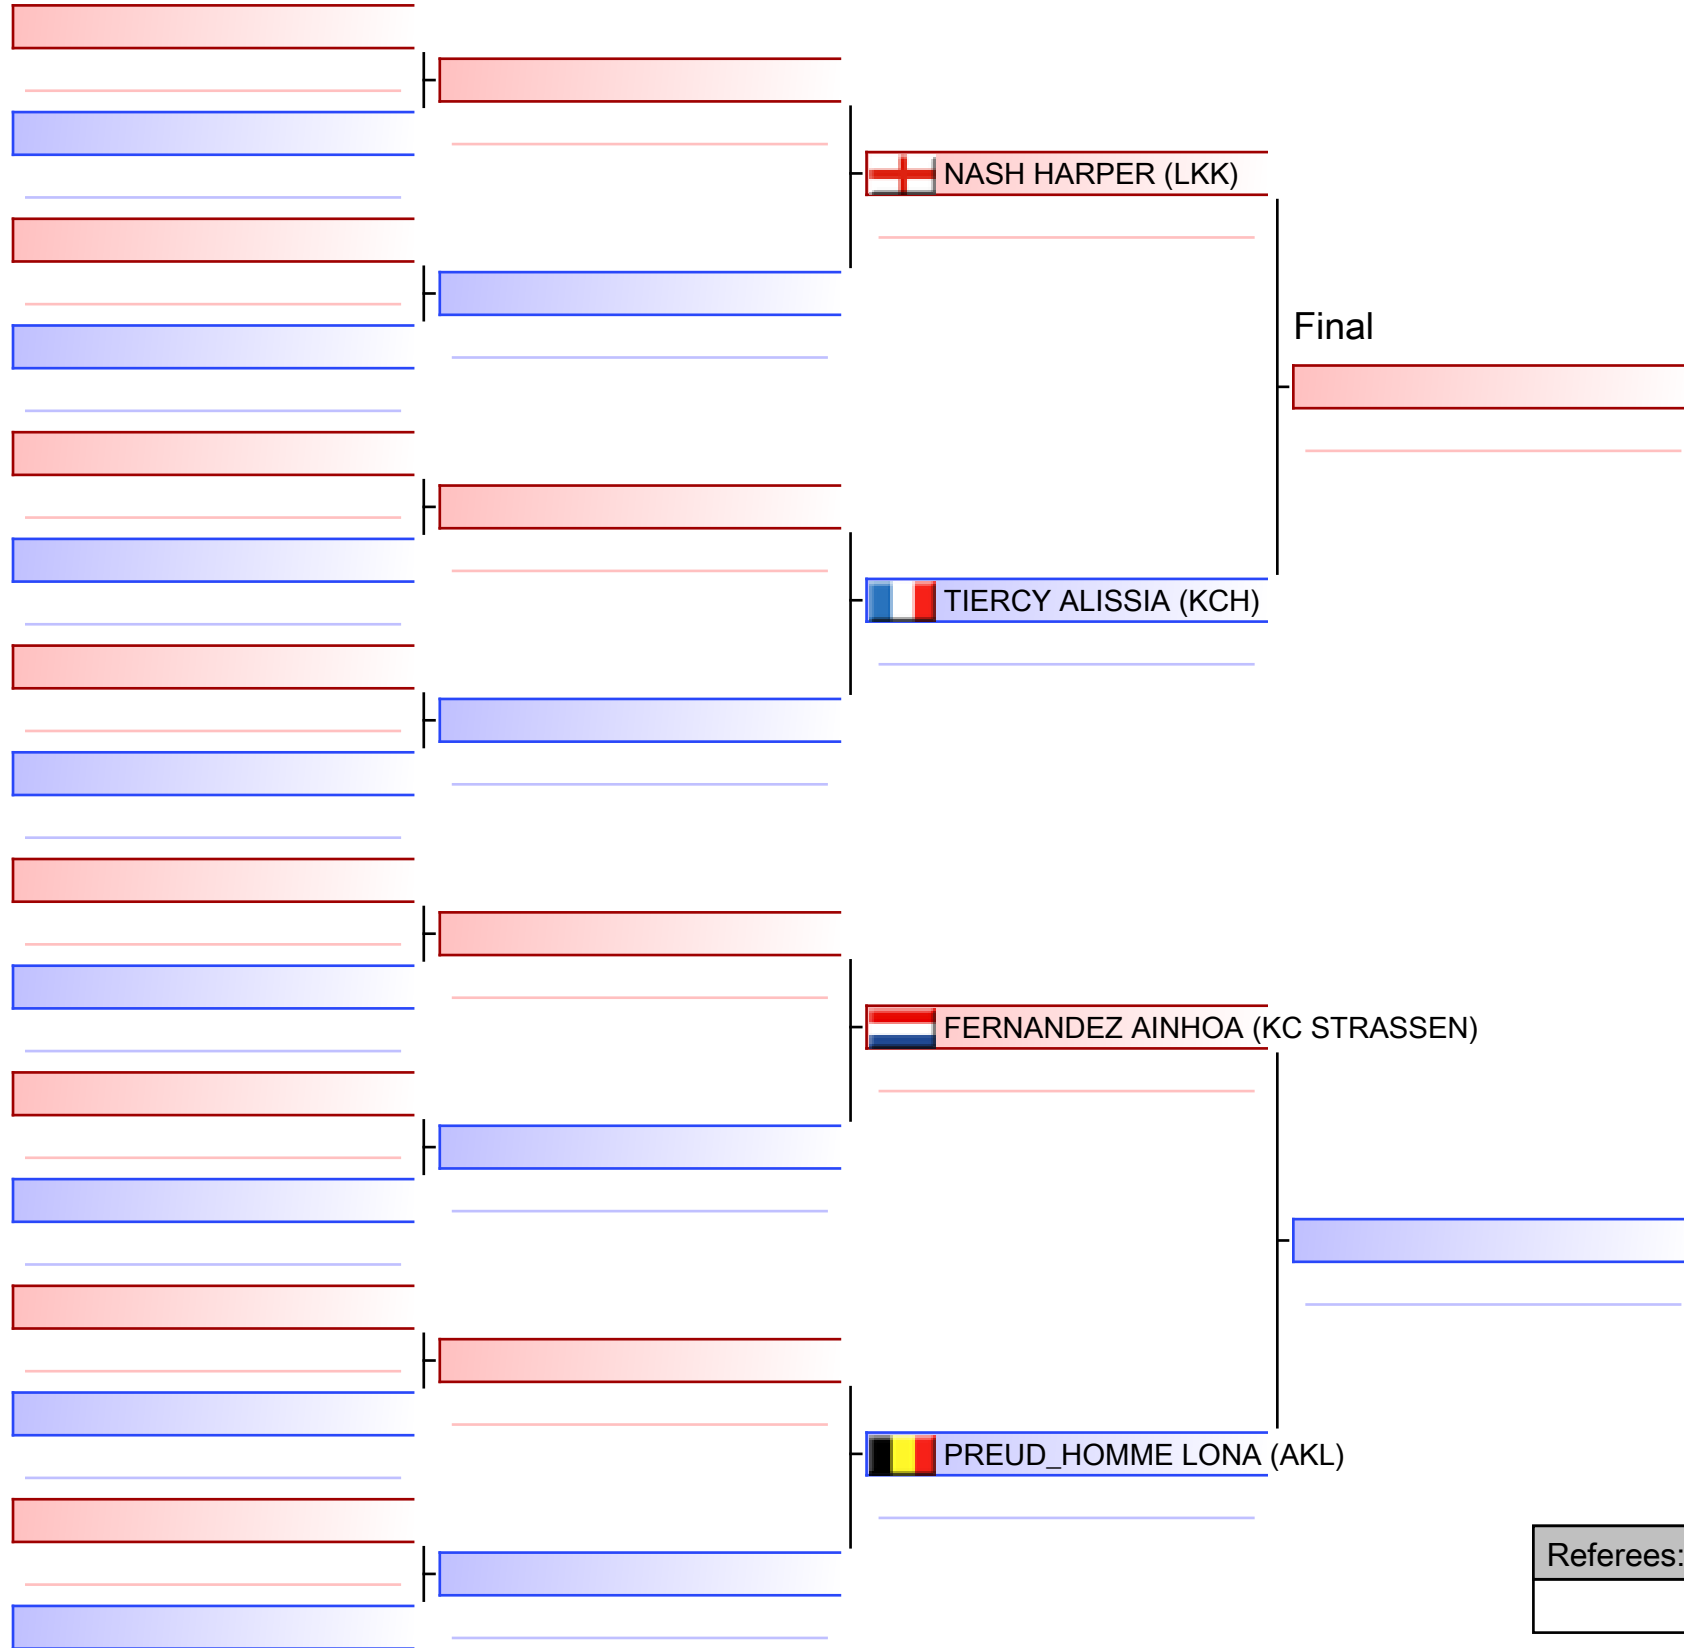

Kumite Female U8 -25 kg

OPEN INTERNATIONAL DE LA PROVINCE DE LIÈGE 2022, hall omnisports la Préalles, 158 rue Emile Muraille, 4040 Herstal, Belgique, BEL

Tatami
6 12:20

Pool
1/1

Referees: