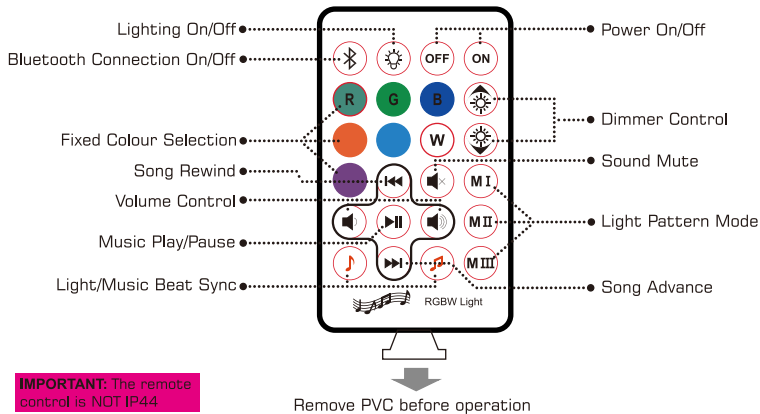

Recharge

Remote Control

IMPORTANT: The remote control is NOT IP44

Battery replacement