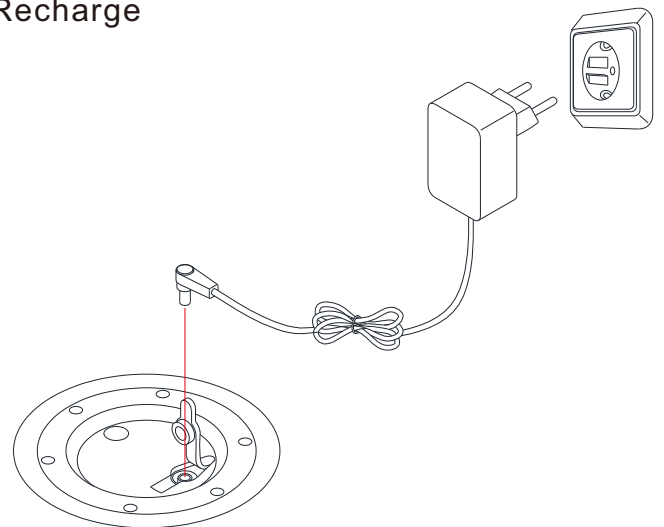

Recharge

Remote Control

IMPORTANT: The remote control is NOT IP44

Battery replacement