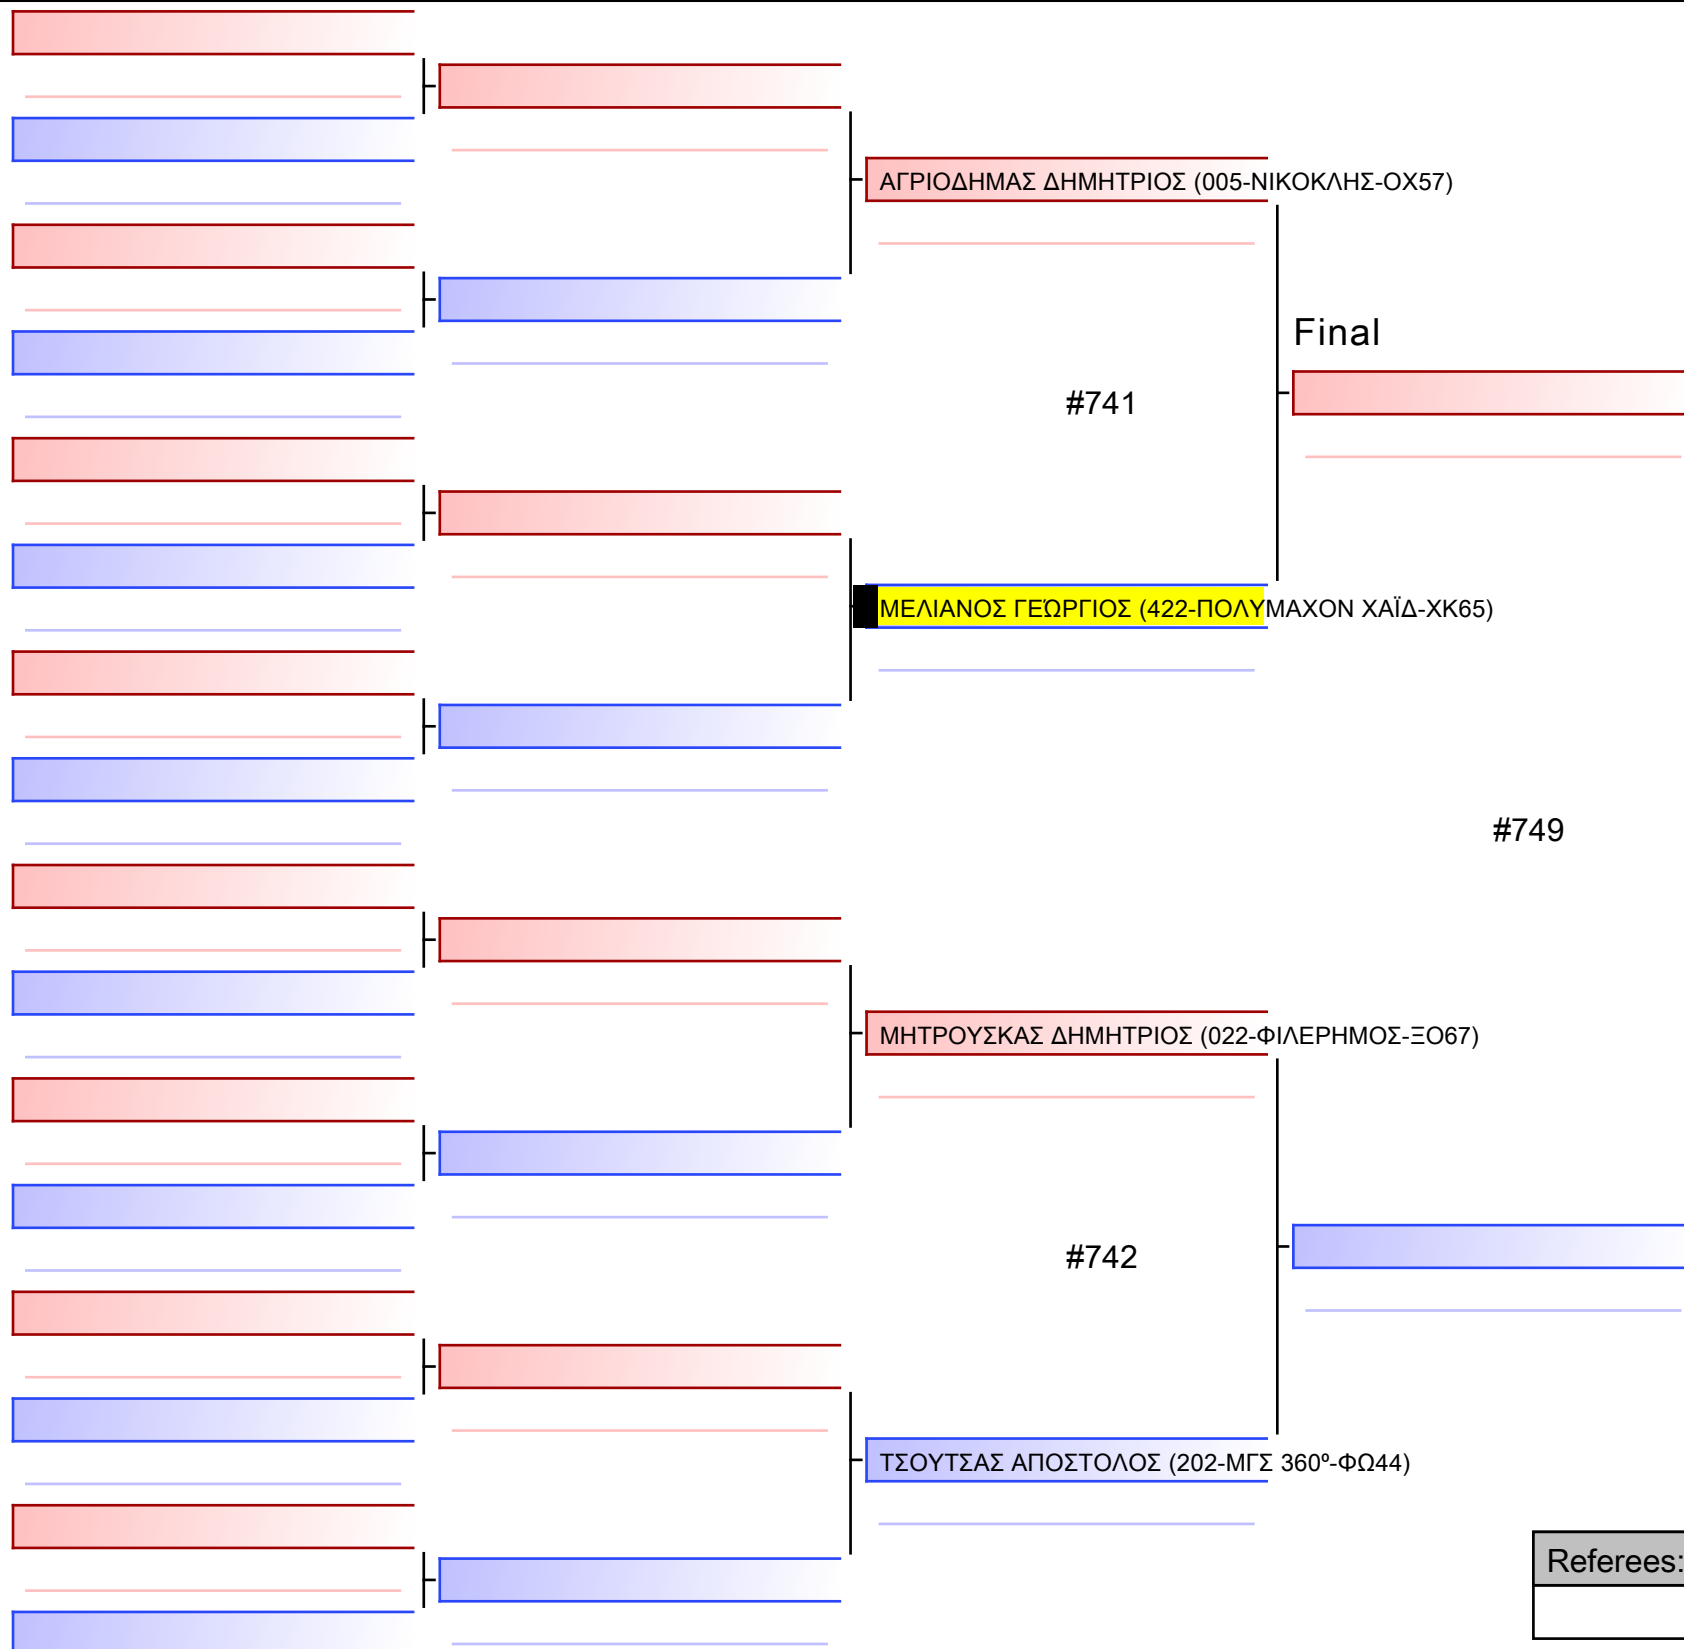

Tatami

Pool

1/1

[Original]

Referees:			

[Original]

Referees:			

**JJ NW ΠΑΜΠΑΙΔΩΝ -12 ΕΤΩΝ -30Kgr**