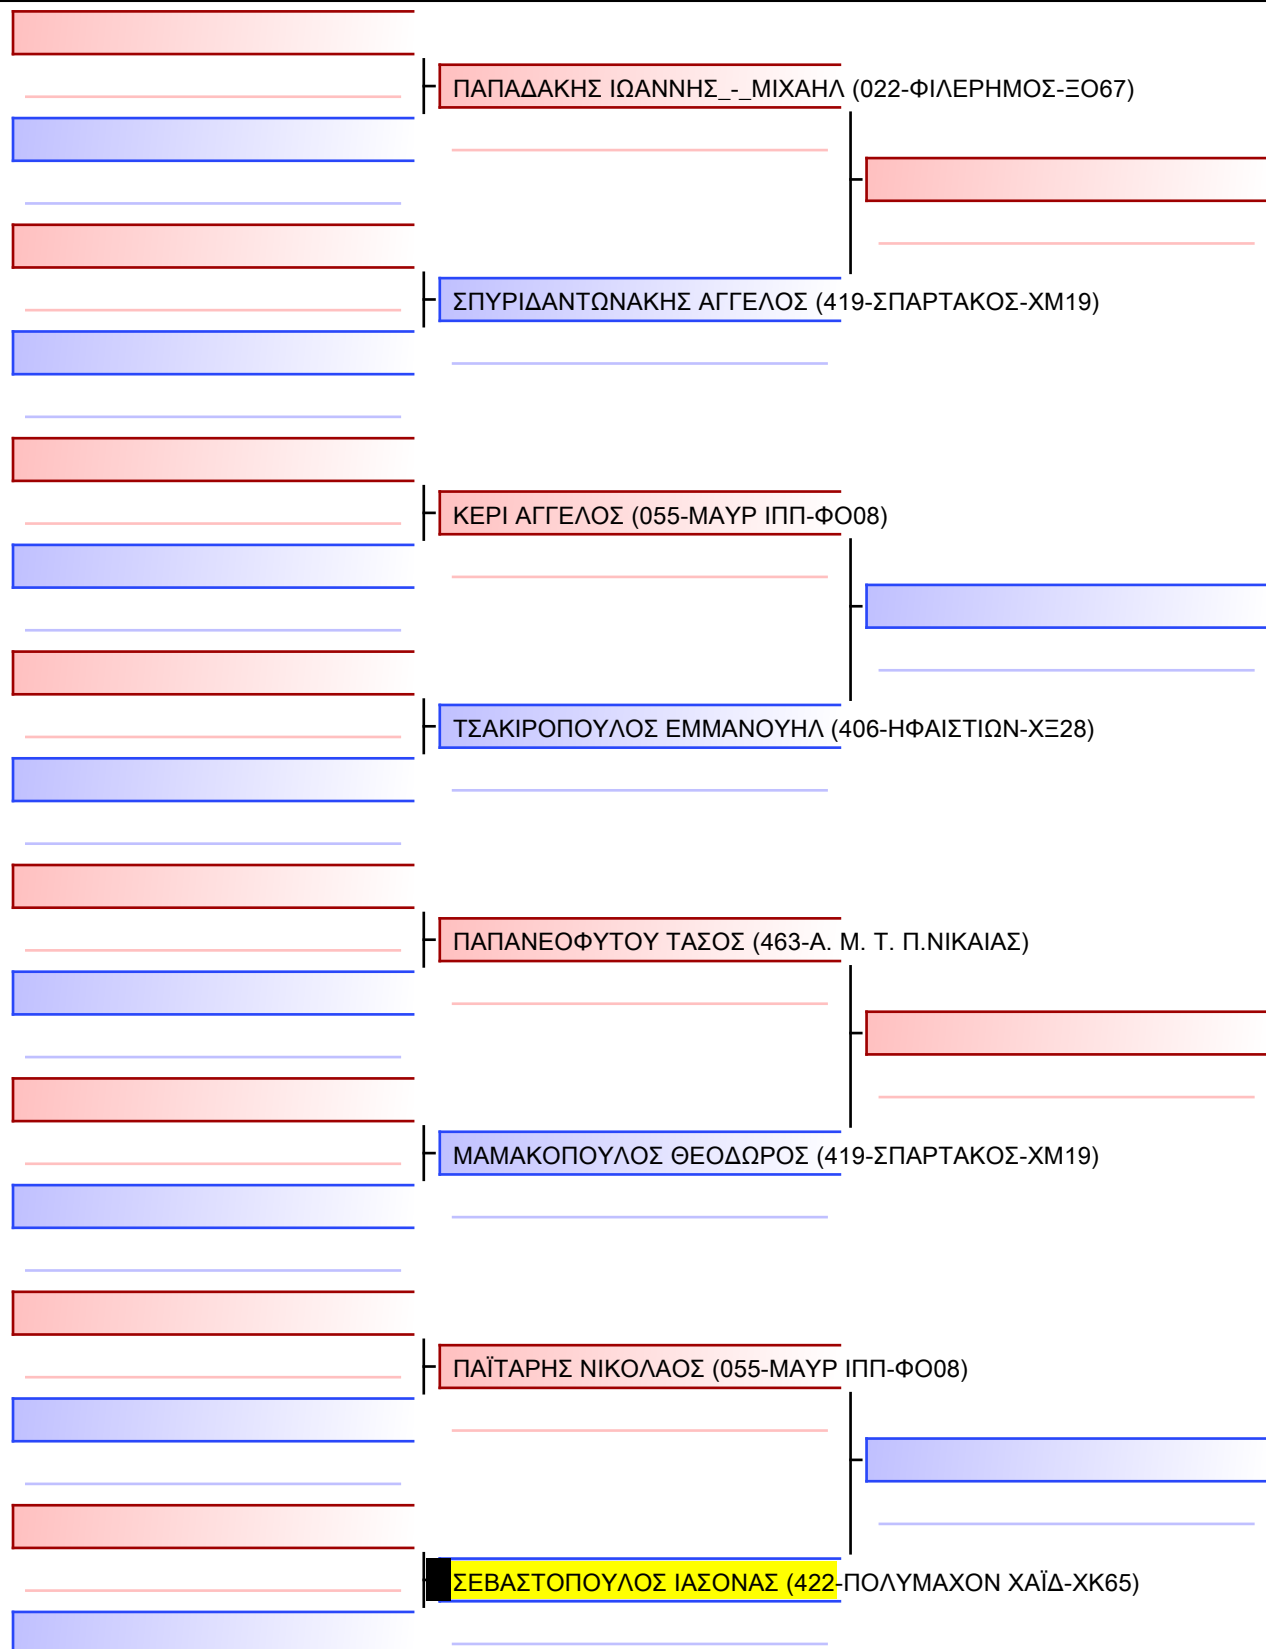

JJ NW ΠΑΜΠΑΙΔΩΝ -12 ΕΤΩΝ -30Kgr

22° ΠΑΝΕΛΛΗΝΙΟ ΠΡΩΤΑΘΛΗΜΑ ΜΕΡΟΣ [Β] ΑΘΗΝΑ, 27-28&29 ΙΑΝ 2023, ΟΑΚΑ-Γ ΚΑΣΙΜΑΤΗΣ, Κηφισίας 37, 15123, Μαρούσι Αττικής, GRE - 422-ΠΟΛΥΜΑΧΟΝ ΧΑΪΔ-ΧΚ65

Tatami

Pool

1/1

Final