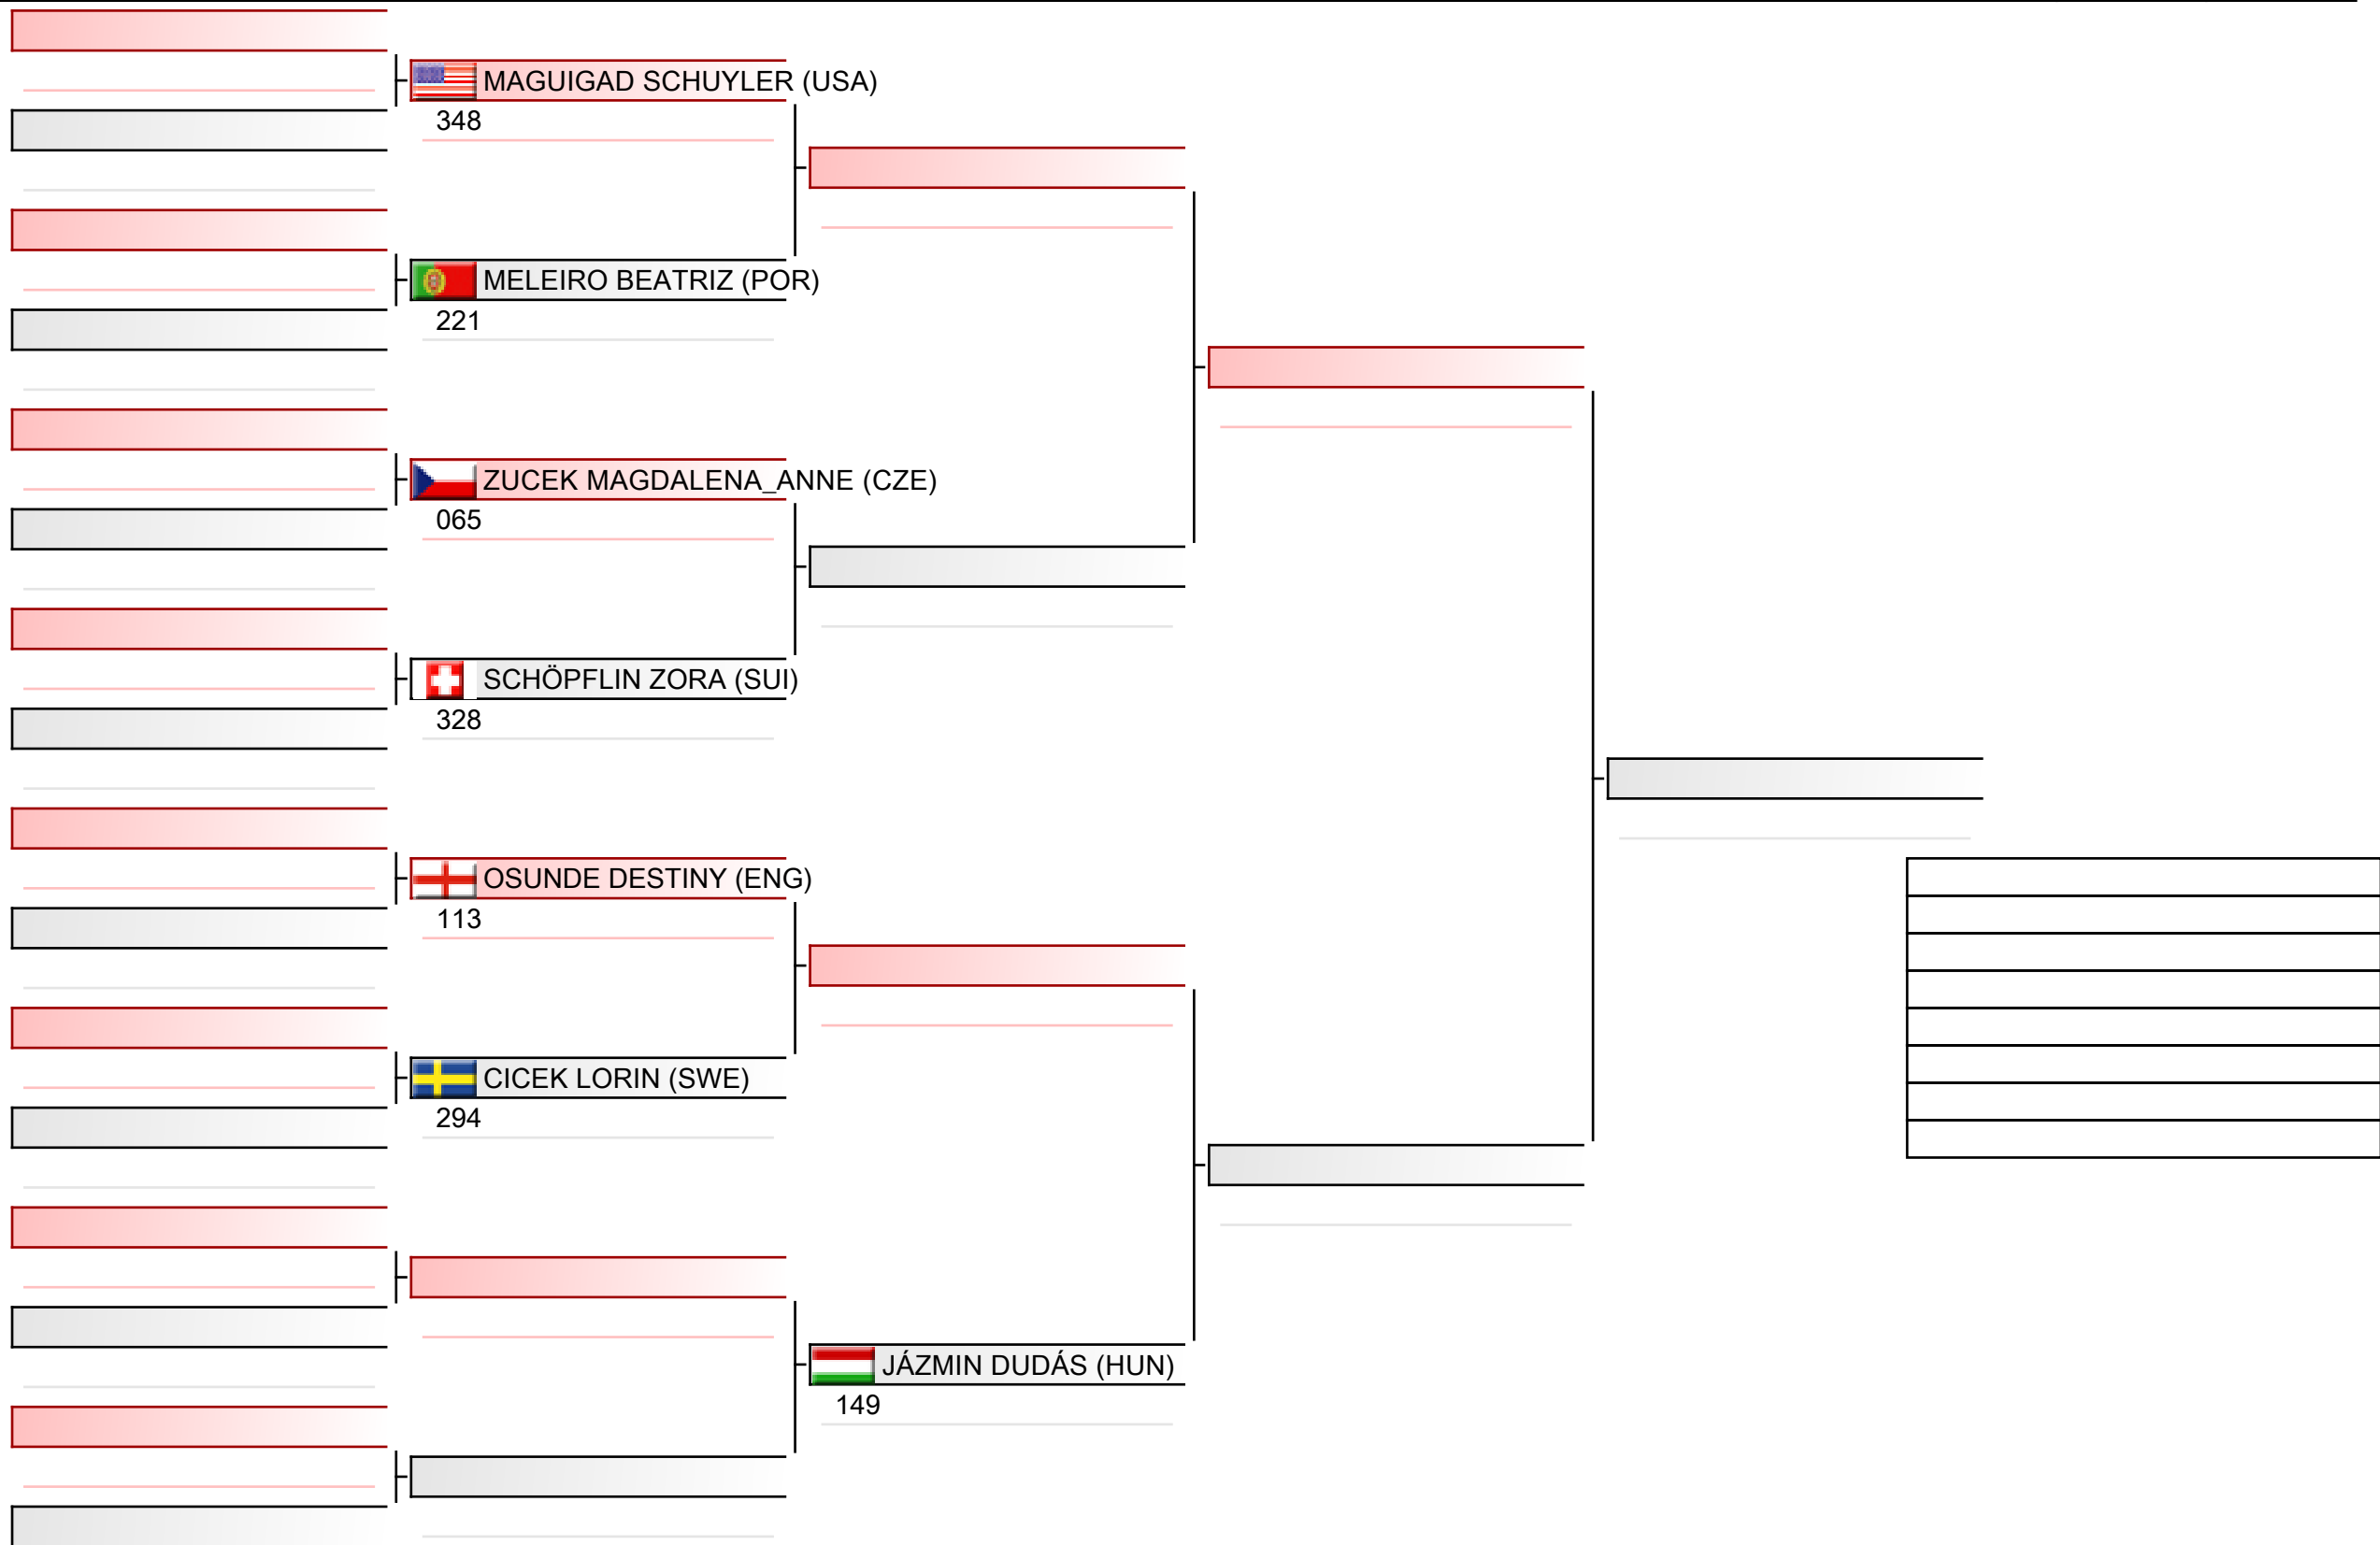

Junior ladies individual kumite

WSKA World Shotokan Karate-do Championships 2022, Kings Dock, Port of Liverpool, 16 Monarchs Quay, Liverpool L3 4FP, Vereinigtes Königreich, ENG

Tatami
2 12:45

Pool
2/4