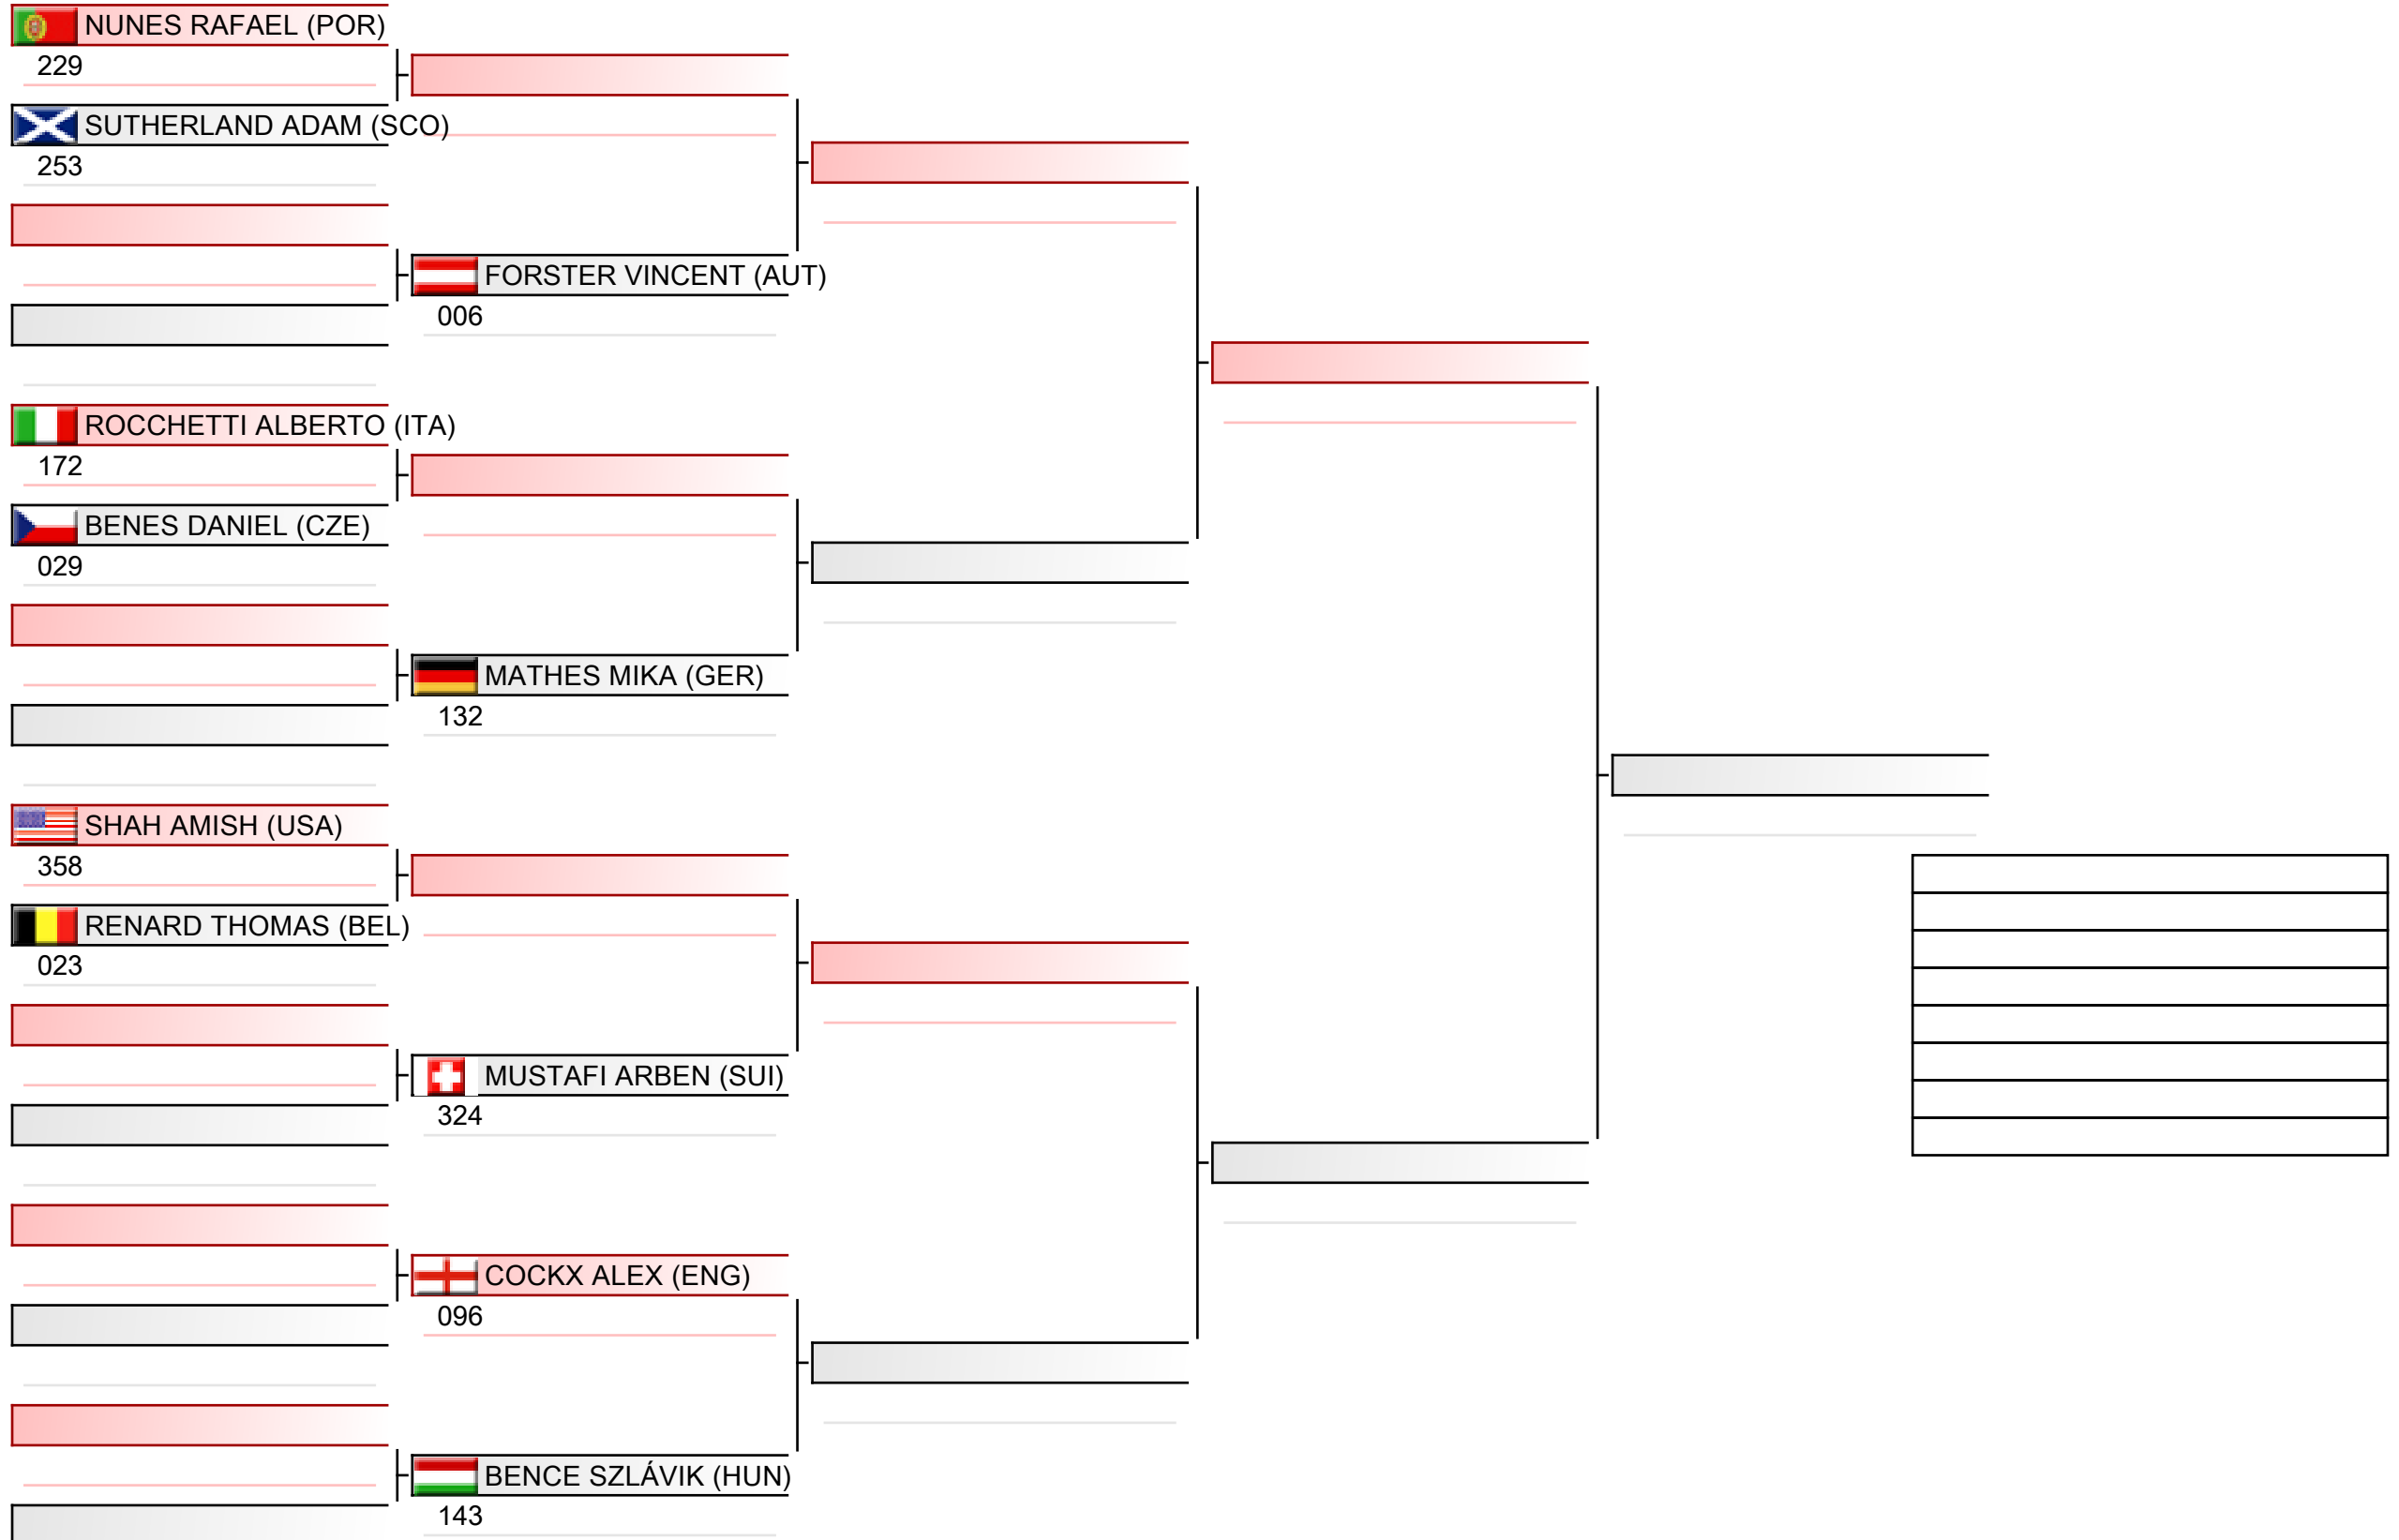

Senior men individual kata

WSKA World Shotokan Karate-do Championships 2022, Kings Dock, Port of Liverpool, 16 Monarchs Quay, Liverpool L3 4FP, Vereinigtes Königreich, ENG

Tatami
3 10:10

Pool
3/4