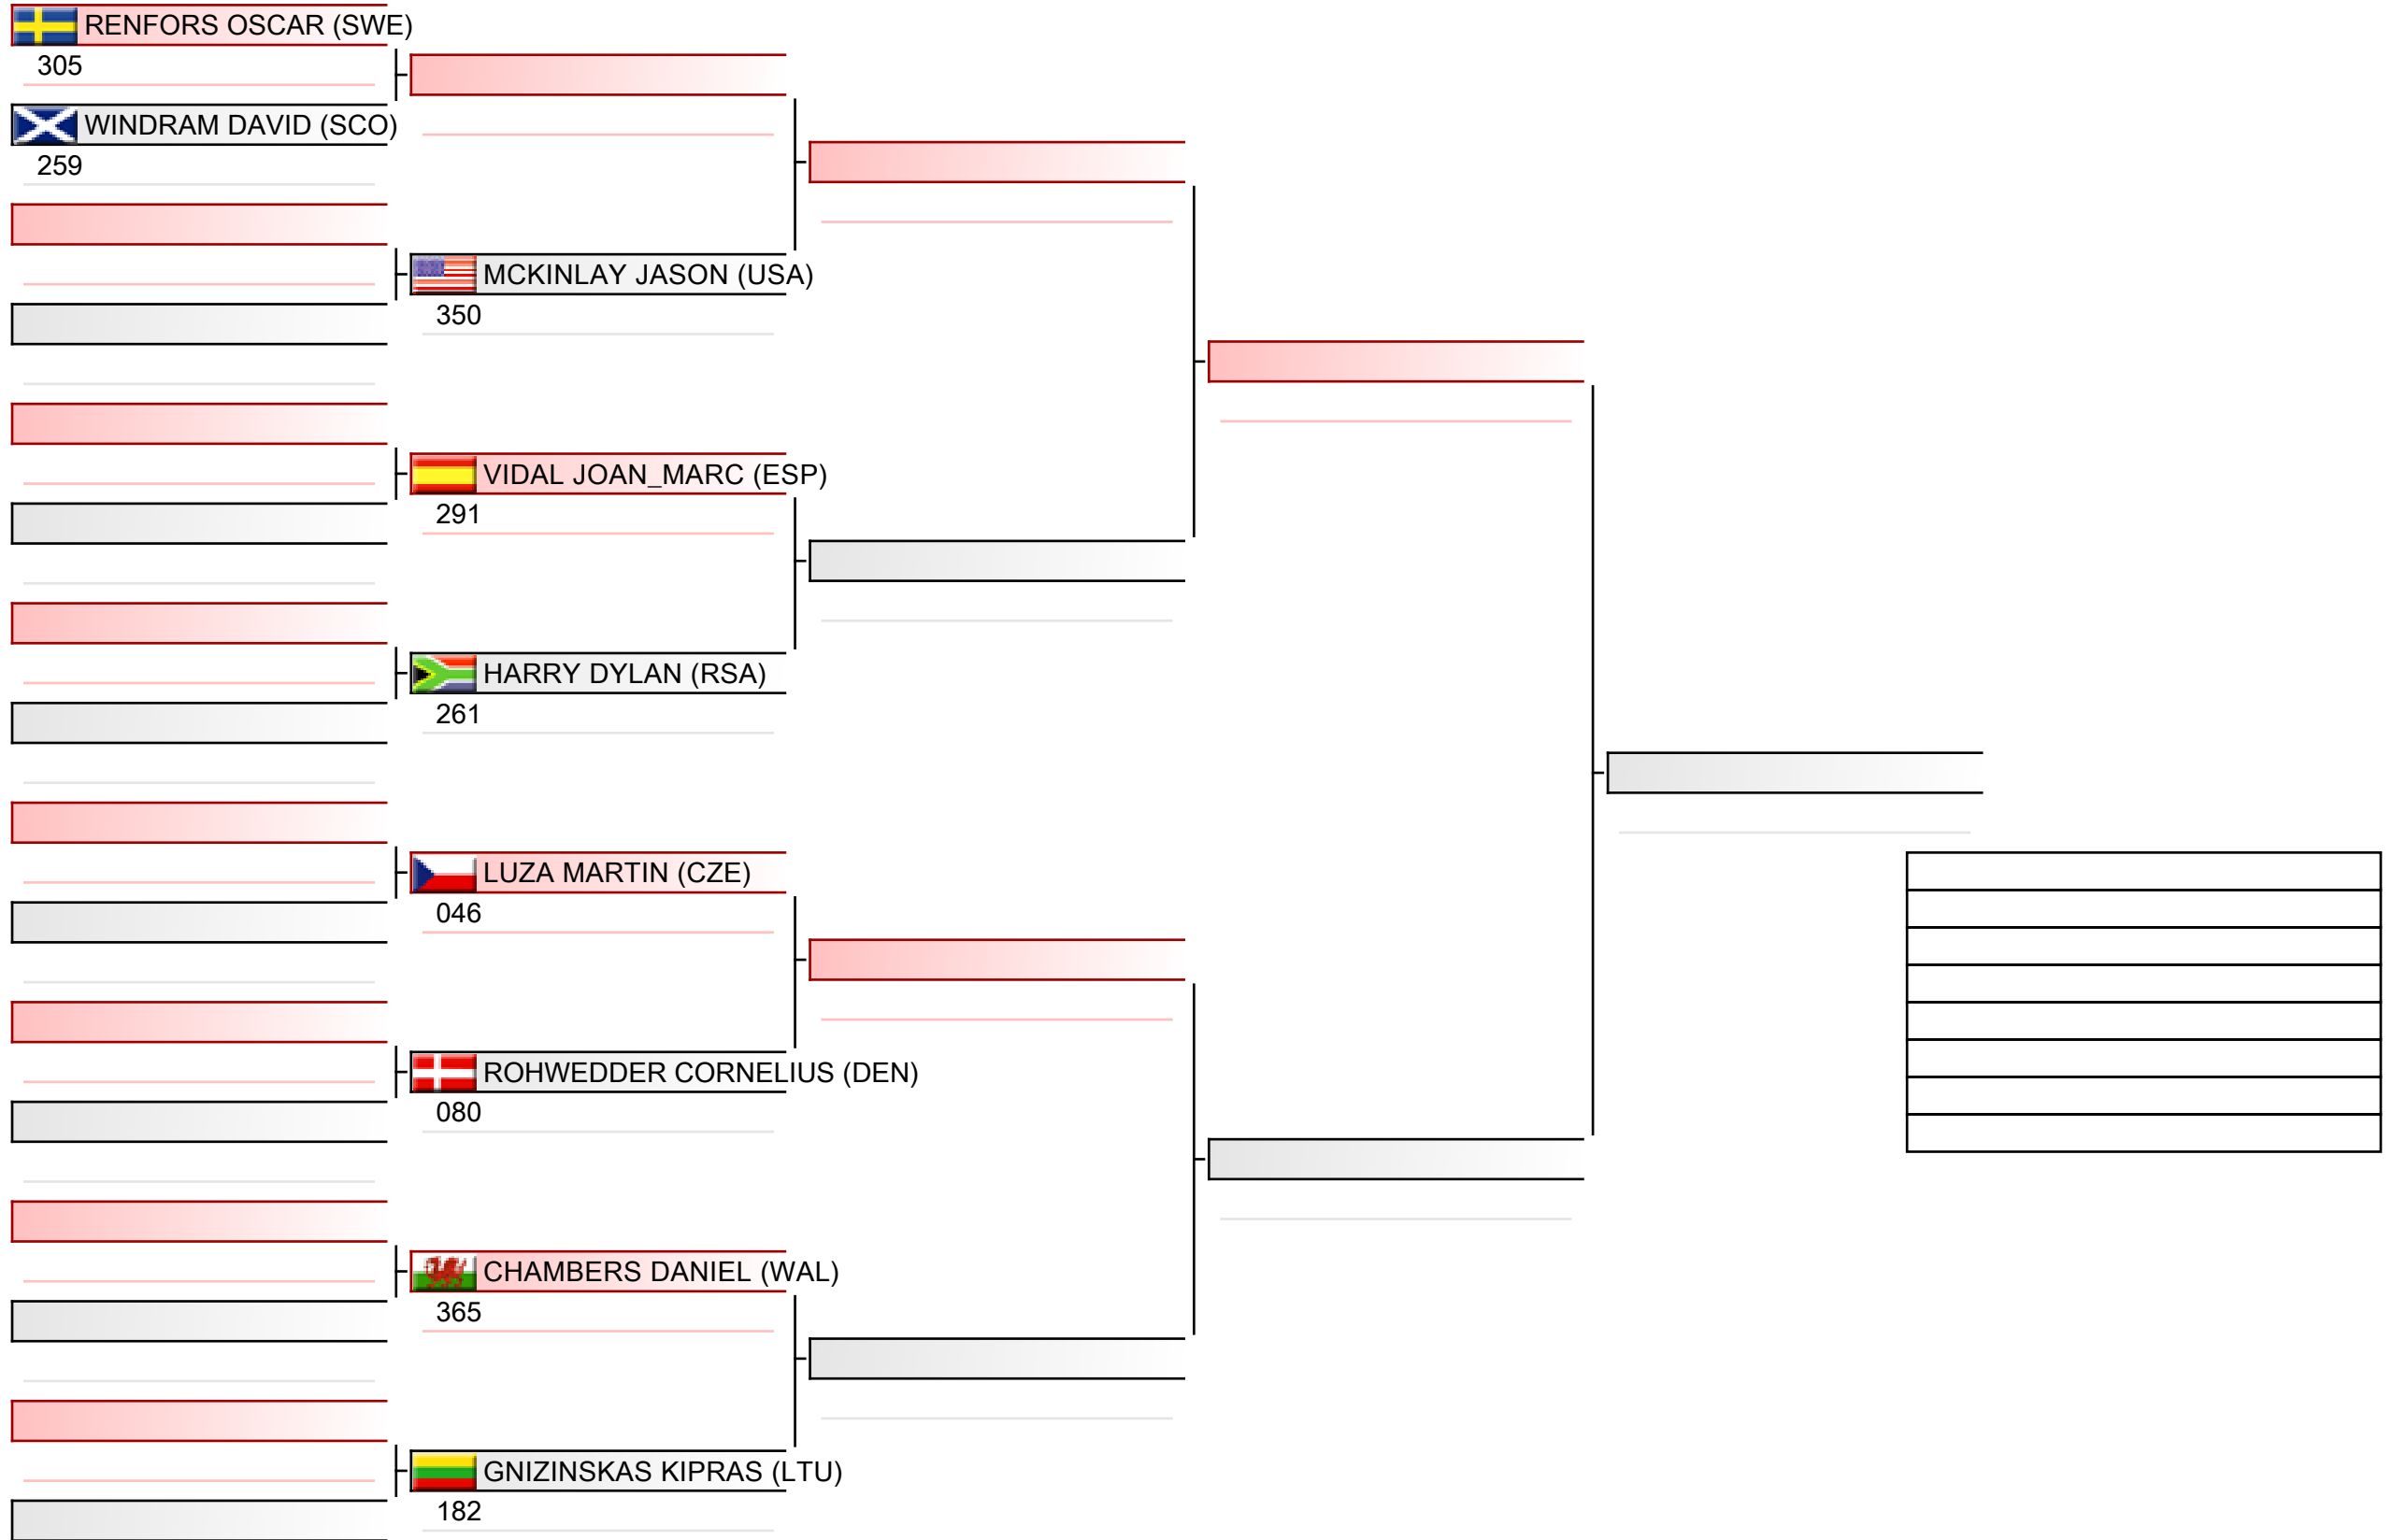

Cadet men individual kata

WSKA World Shotokan Karate-do Championships 2022, Kings Dock, Port of Liverpool, 16 Monarchs Quay, Liverpool L3 4FP, Vereinigtes Königreich, ENG

Tatami
5 09:05

Pool
3/4