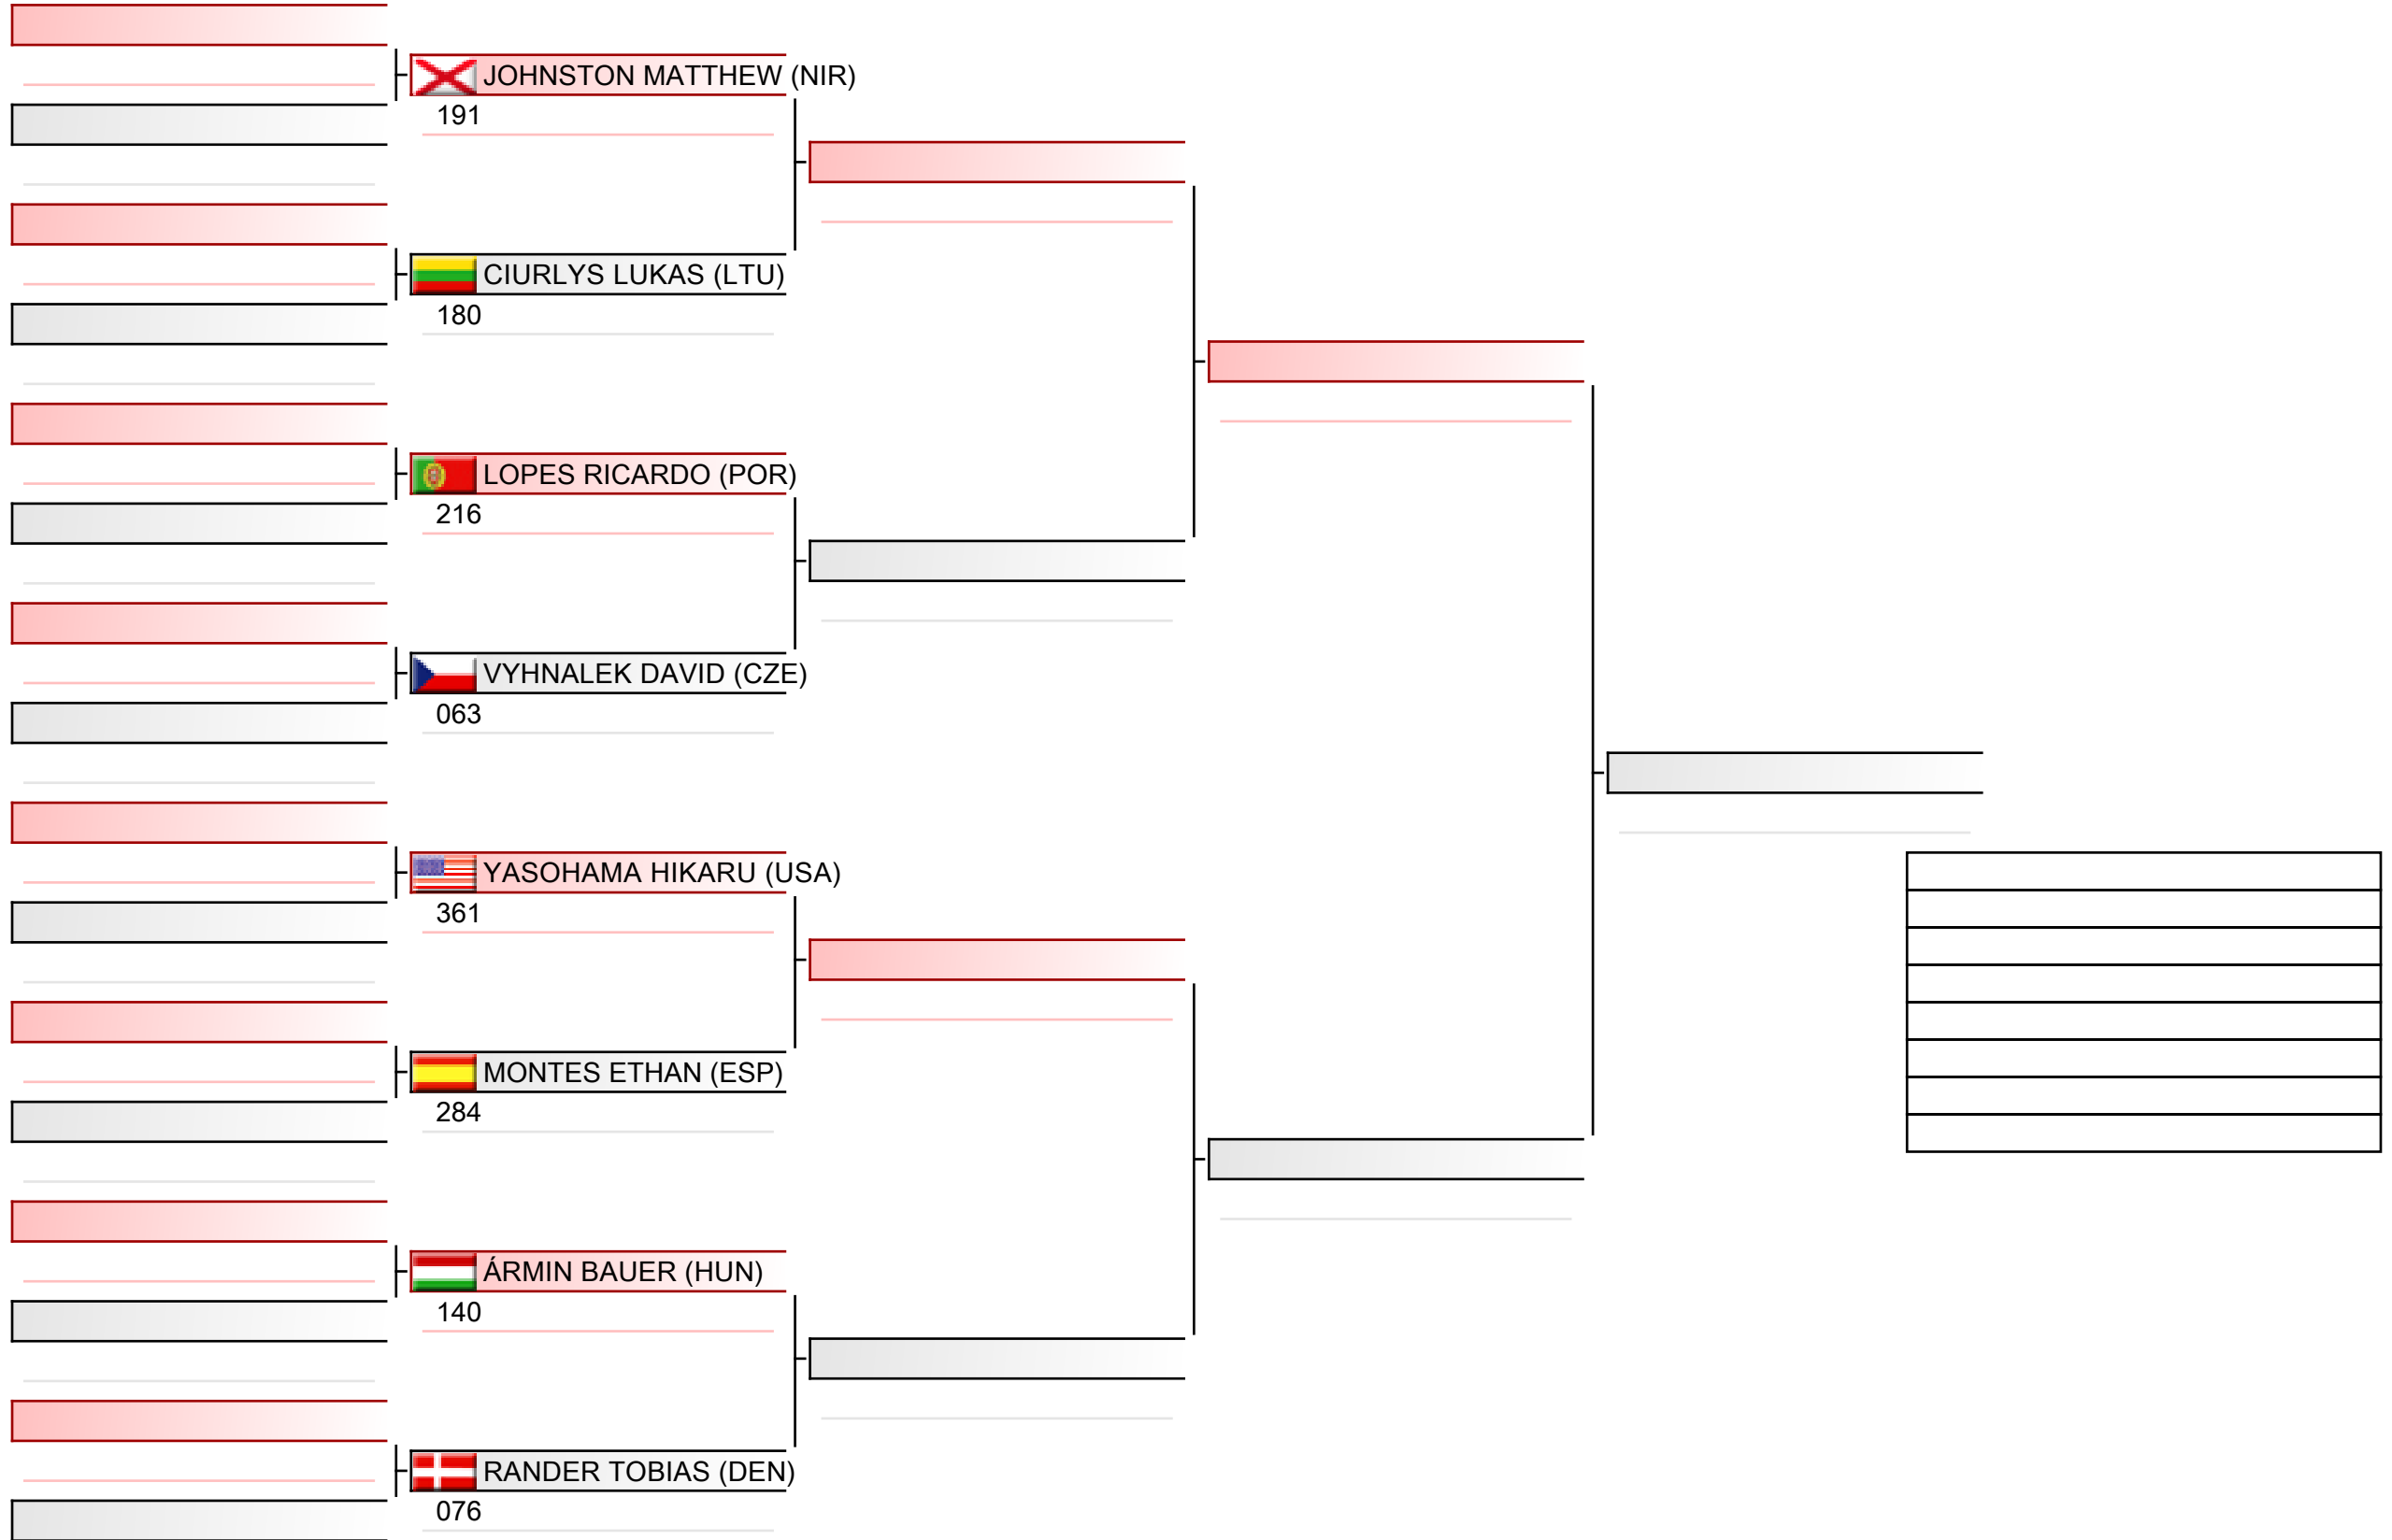

Cadet men individual kata

WSKA World Shotokan Karate-do Championships 2022, Kings Dock, Port of Liverpool, 16 Monarchs Quay, Liverpool L3 4FP, Vereinigtes Königreich, ENG

Tatami
1 09:05

Pool
1/4