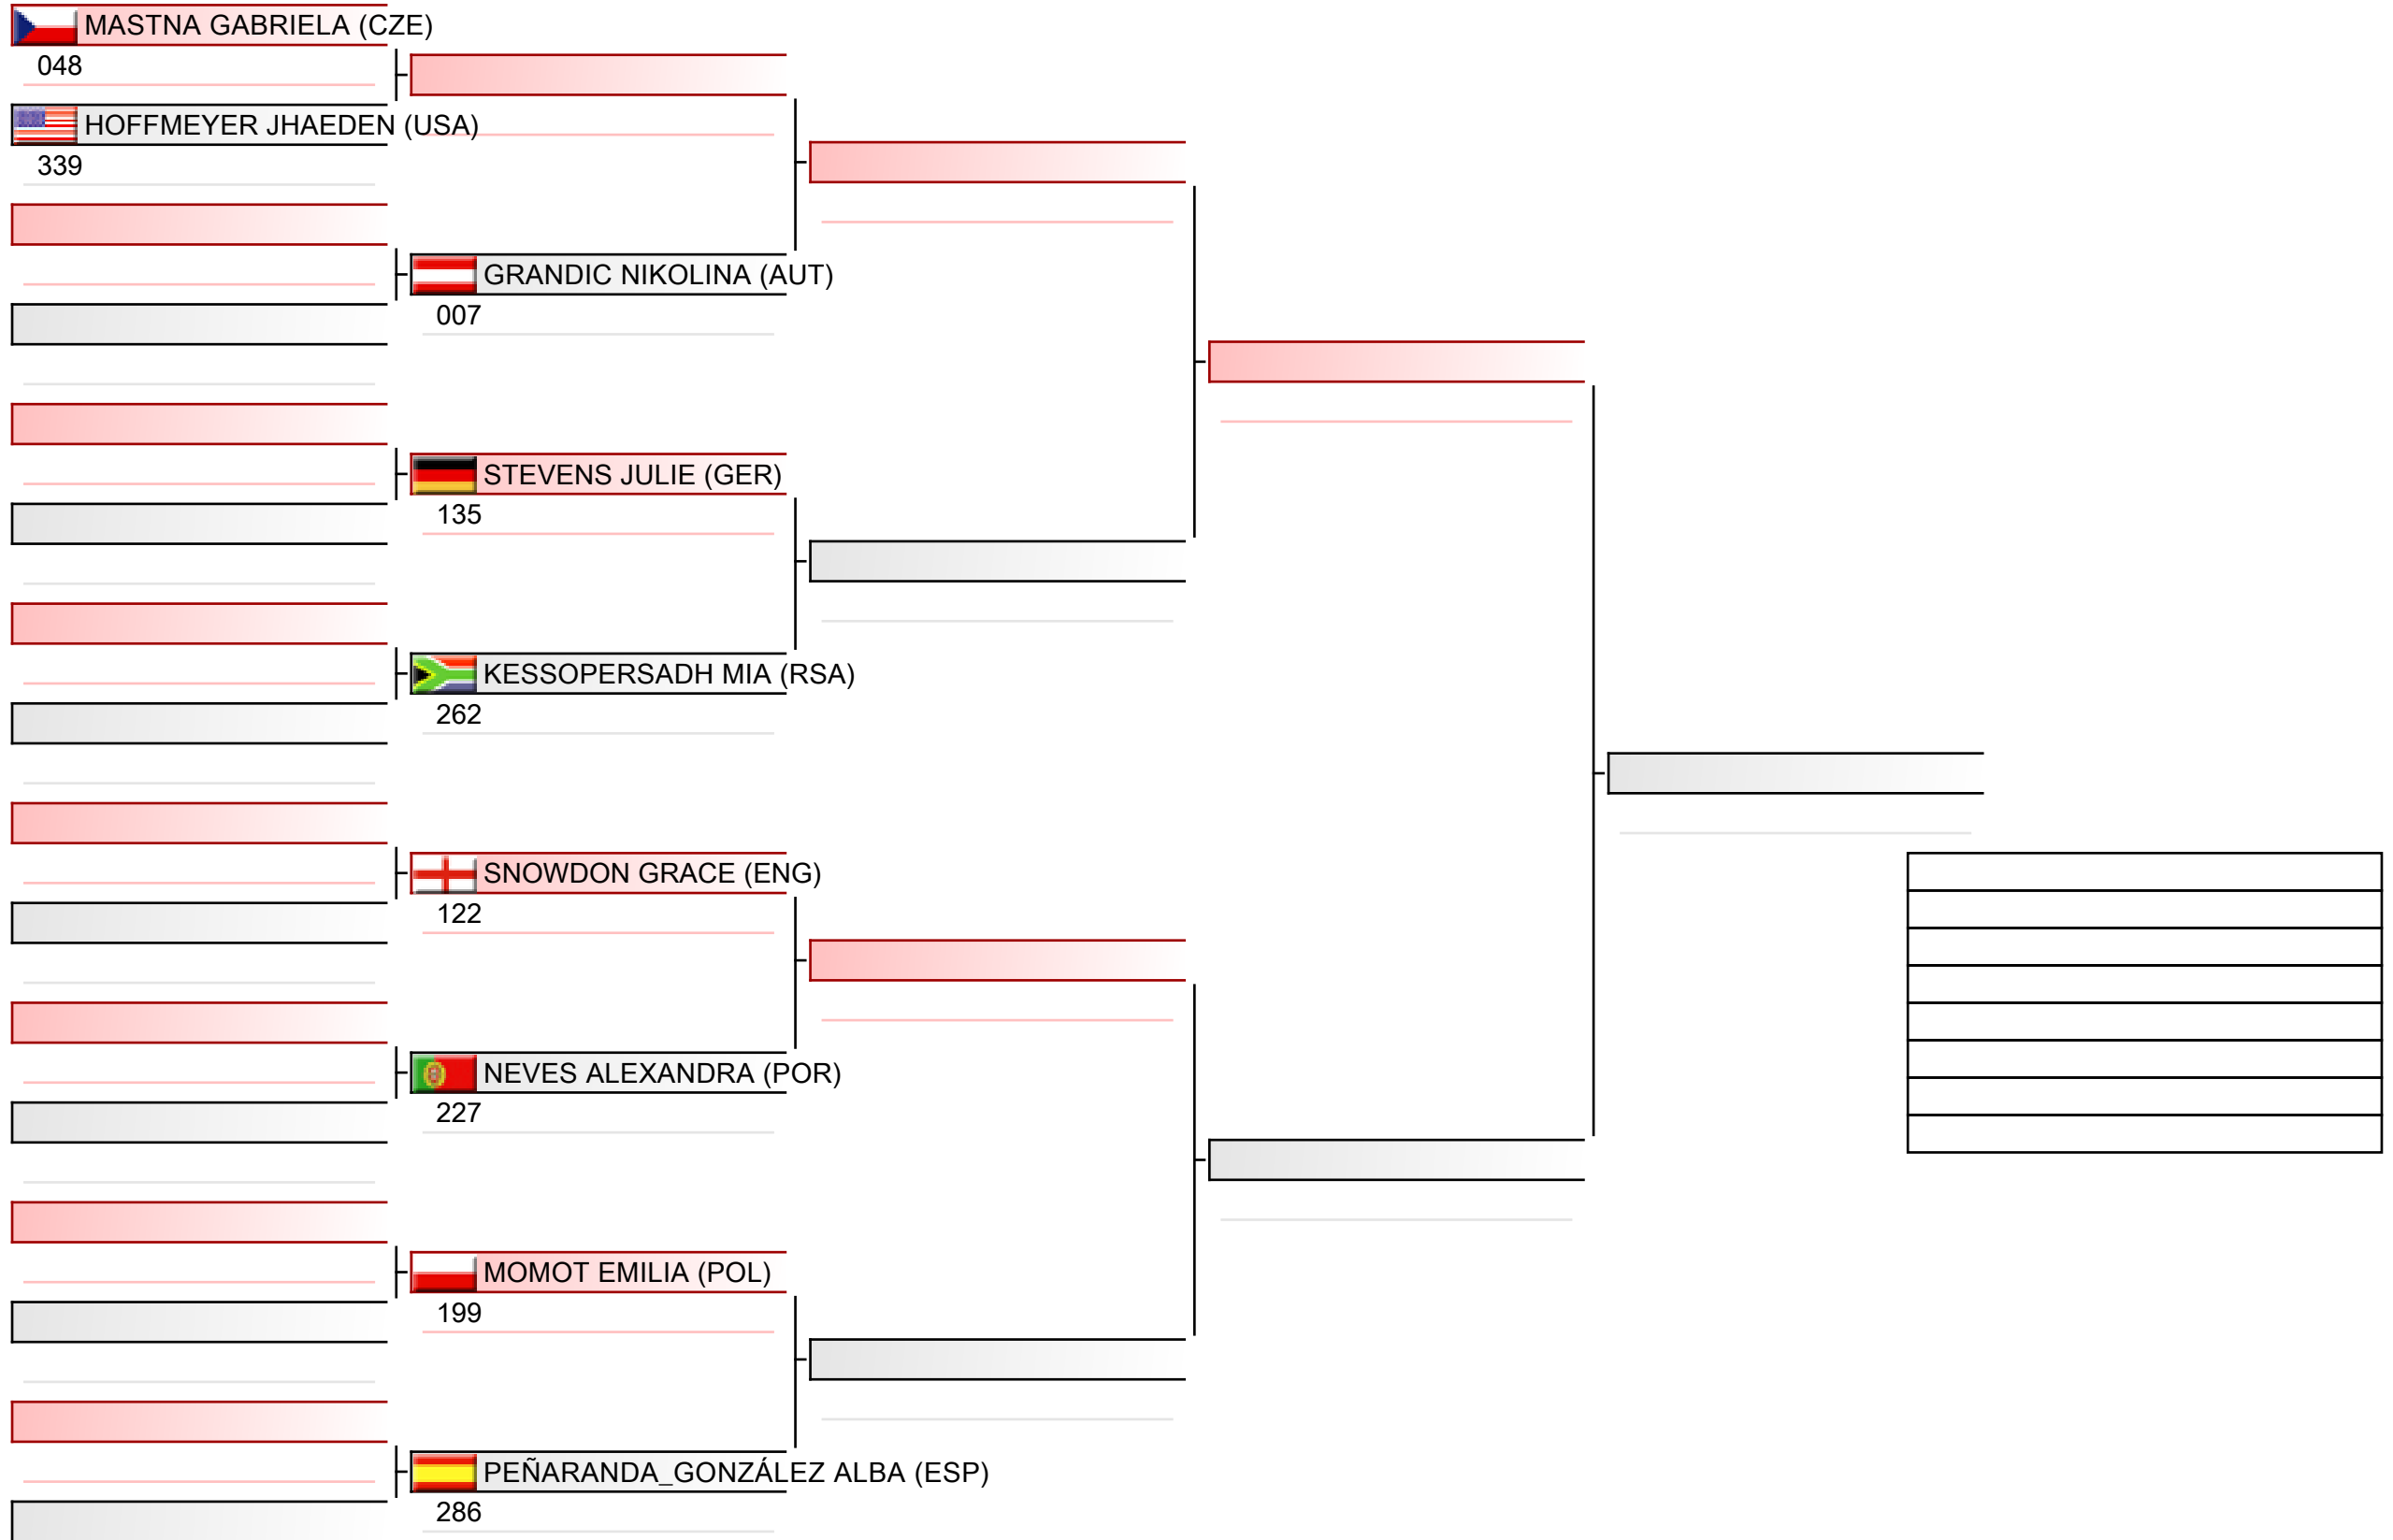

# Cadet ladies individual kata

WSKA World Shotokan Karate-do Championships 2022, Kings Dock, Port of Liverpool, 16 Monarchs Quay, Liverpool L3 4FP, Vereinigtes Königreich, ENG

Tatami  
1 09:45

Pool  
1/4