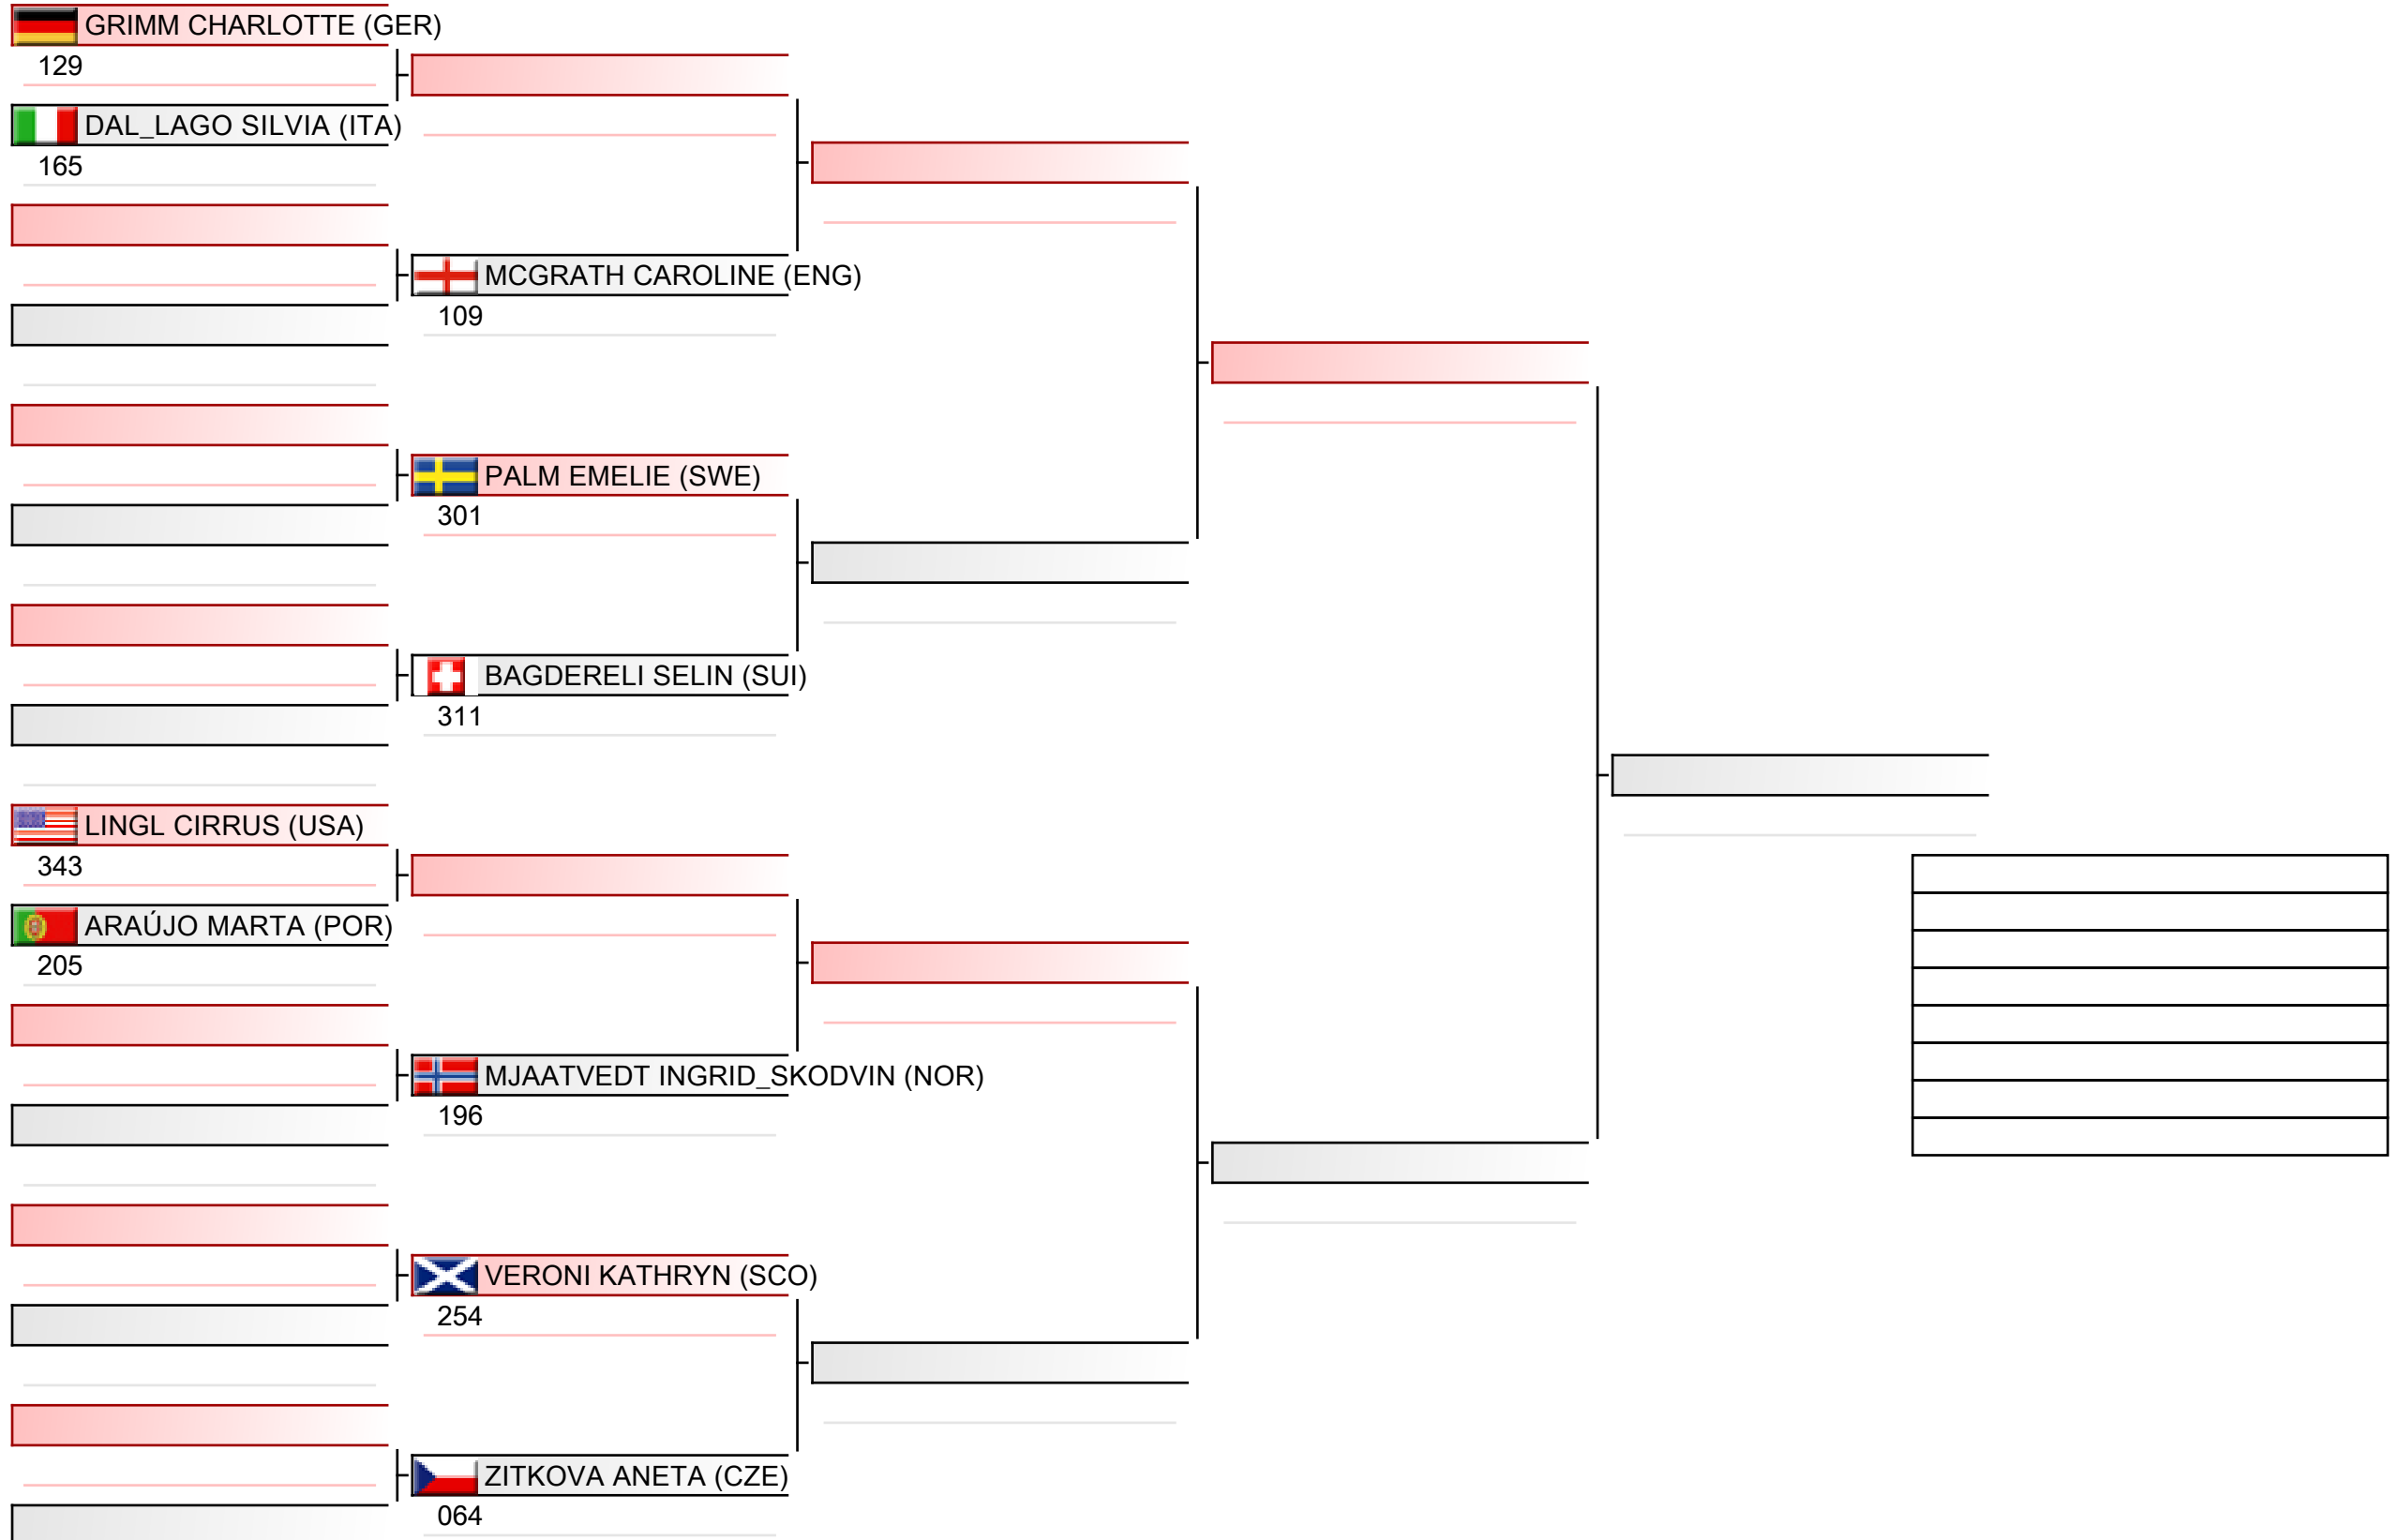

Senior ladies individual kumite

WSKA World Shotokan Karate-do Championships 2022, Kings Dock, Port of Liverpool, 16 Monarchs Quay, Liverpool L3 4FP, Vereinigtes Königreich, ENG

Tatami
2 12:05

Pool
2/4