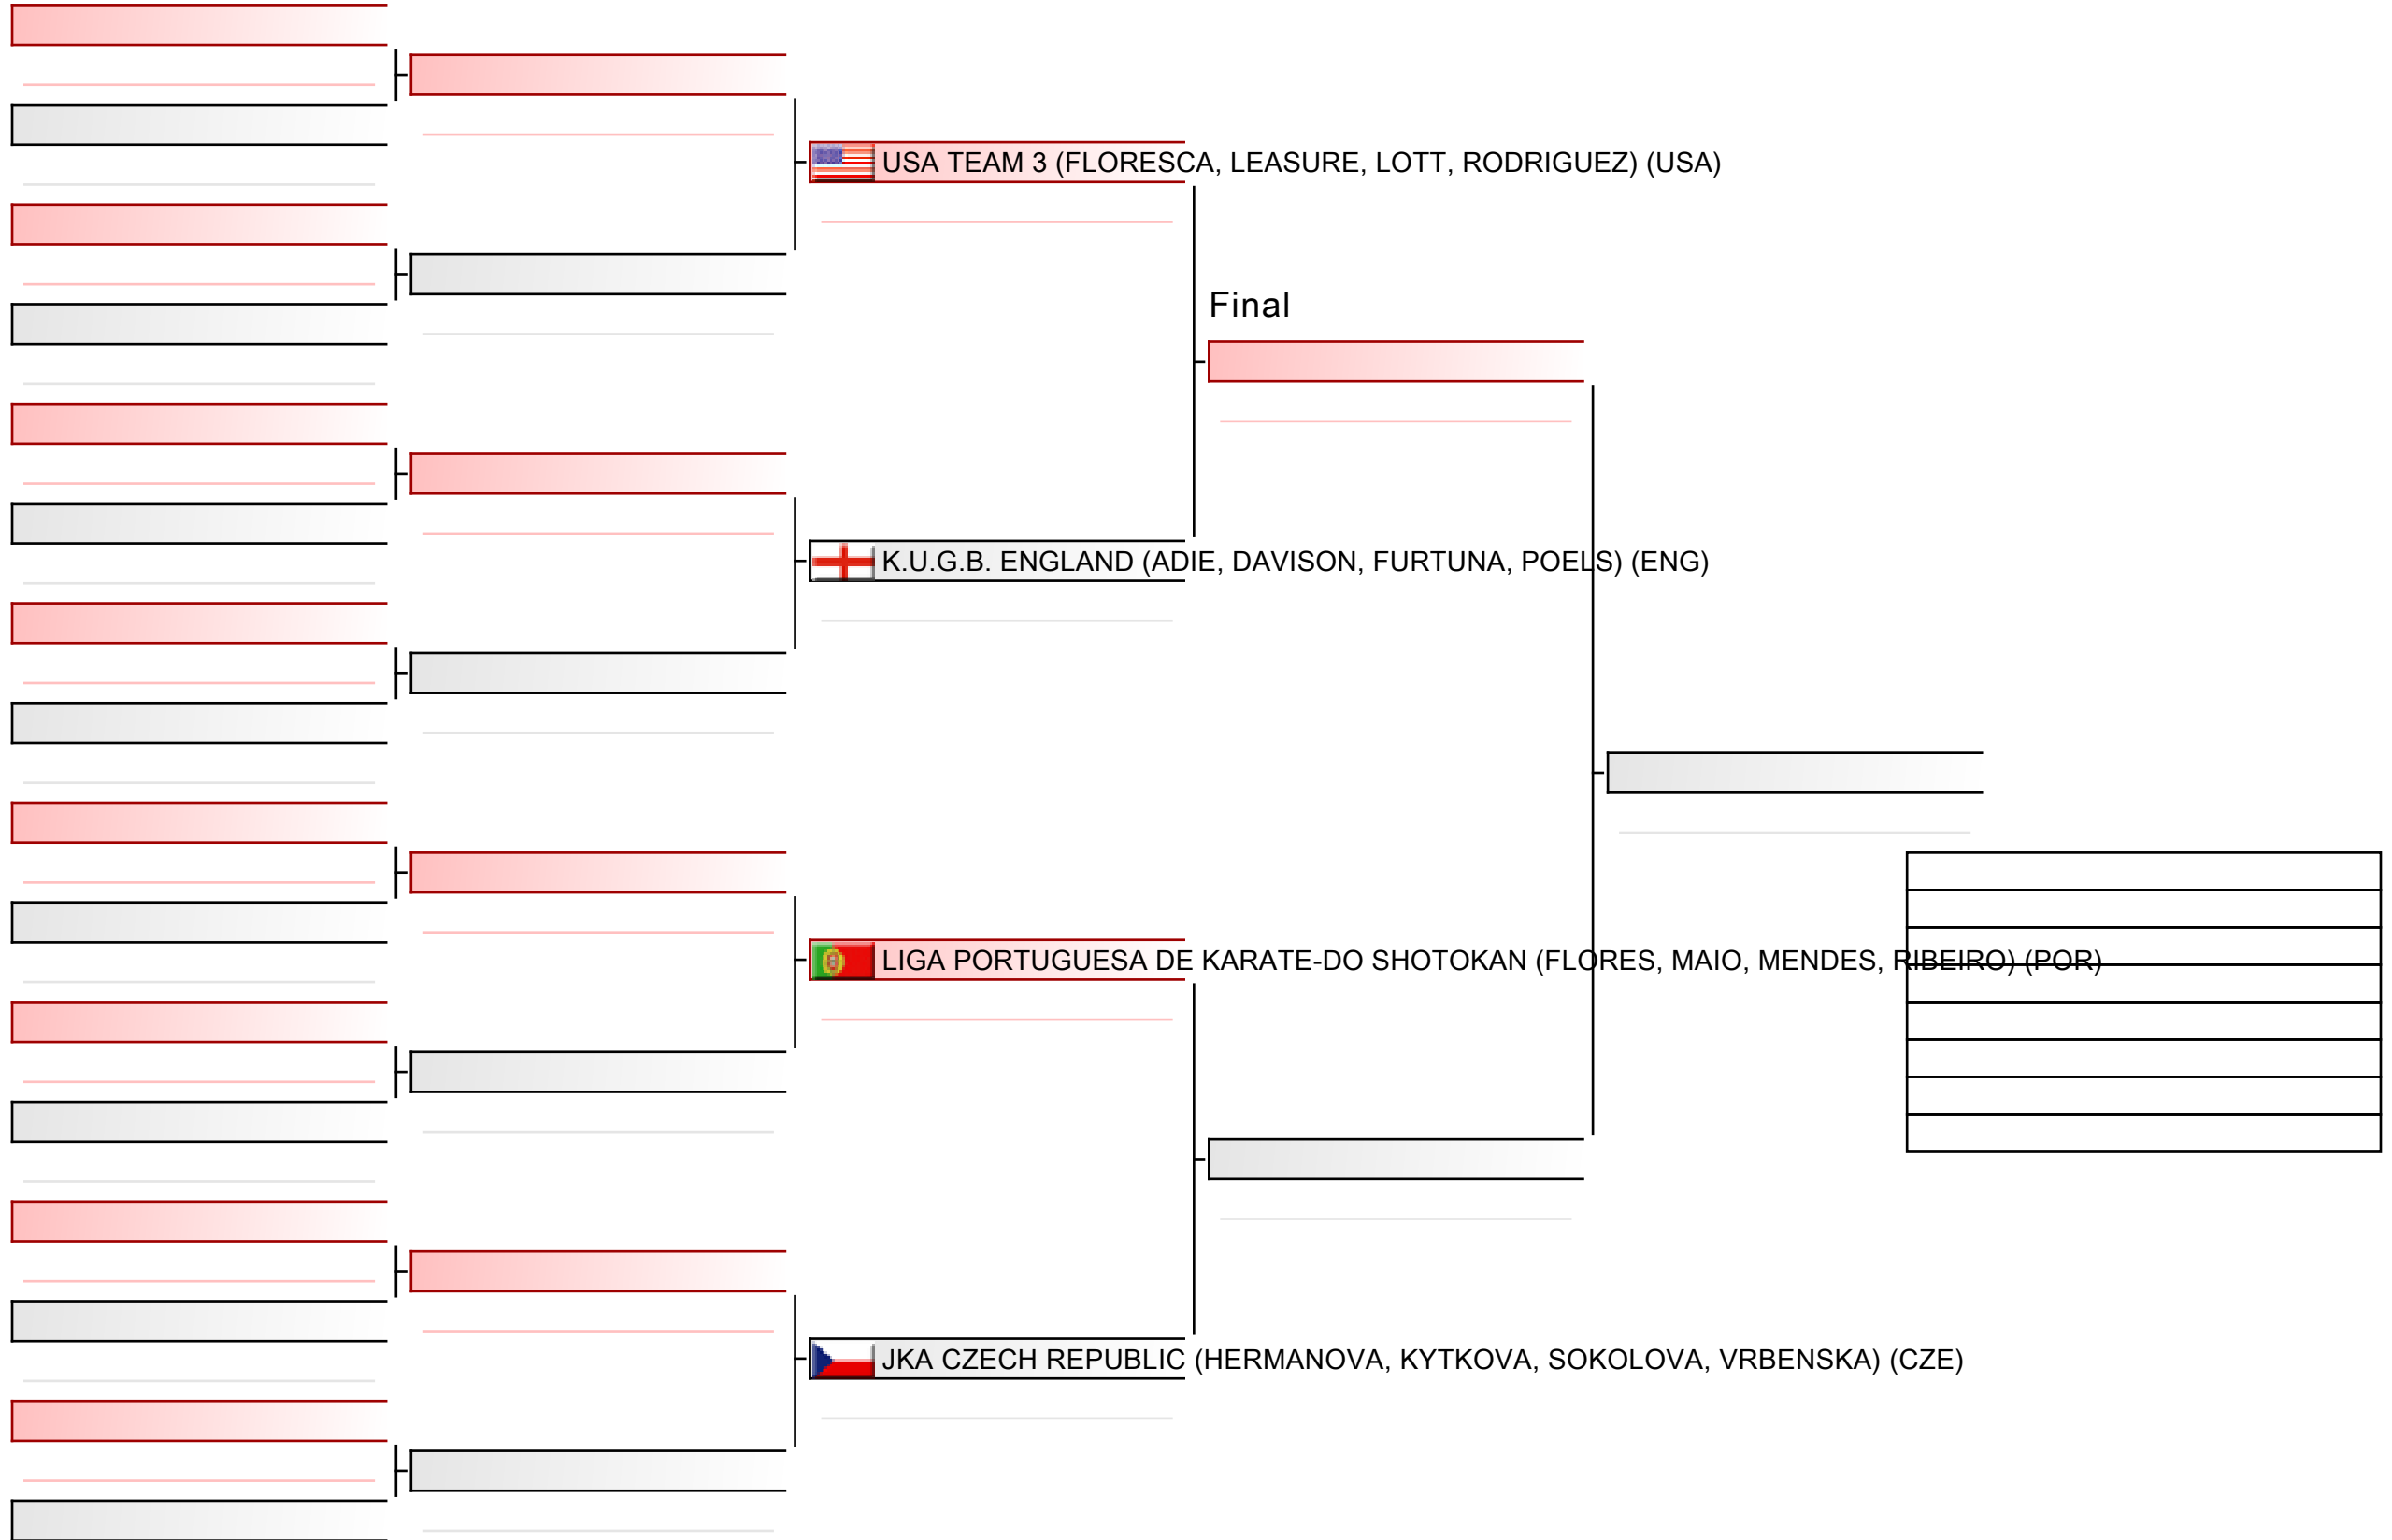

Cadet ladies team kumite

WSKA World Shotokan Karate-do Championships 2022, Kings Dock, Port of Liverpool, 16 Monarchs Quay, Liverpool L3 4FP, Vereinigtes Königreich, ENG

Tatami
5 14:10

Pool
1/1