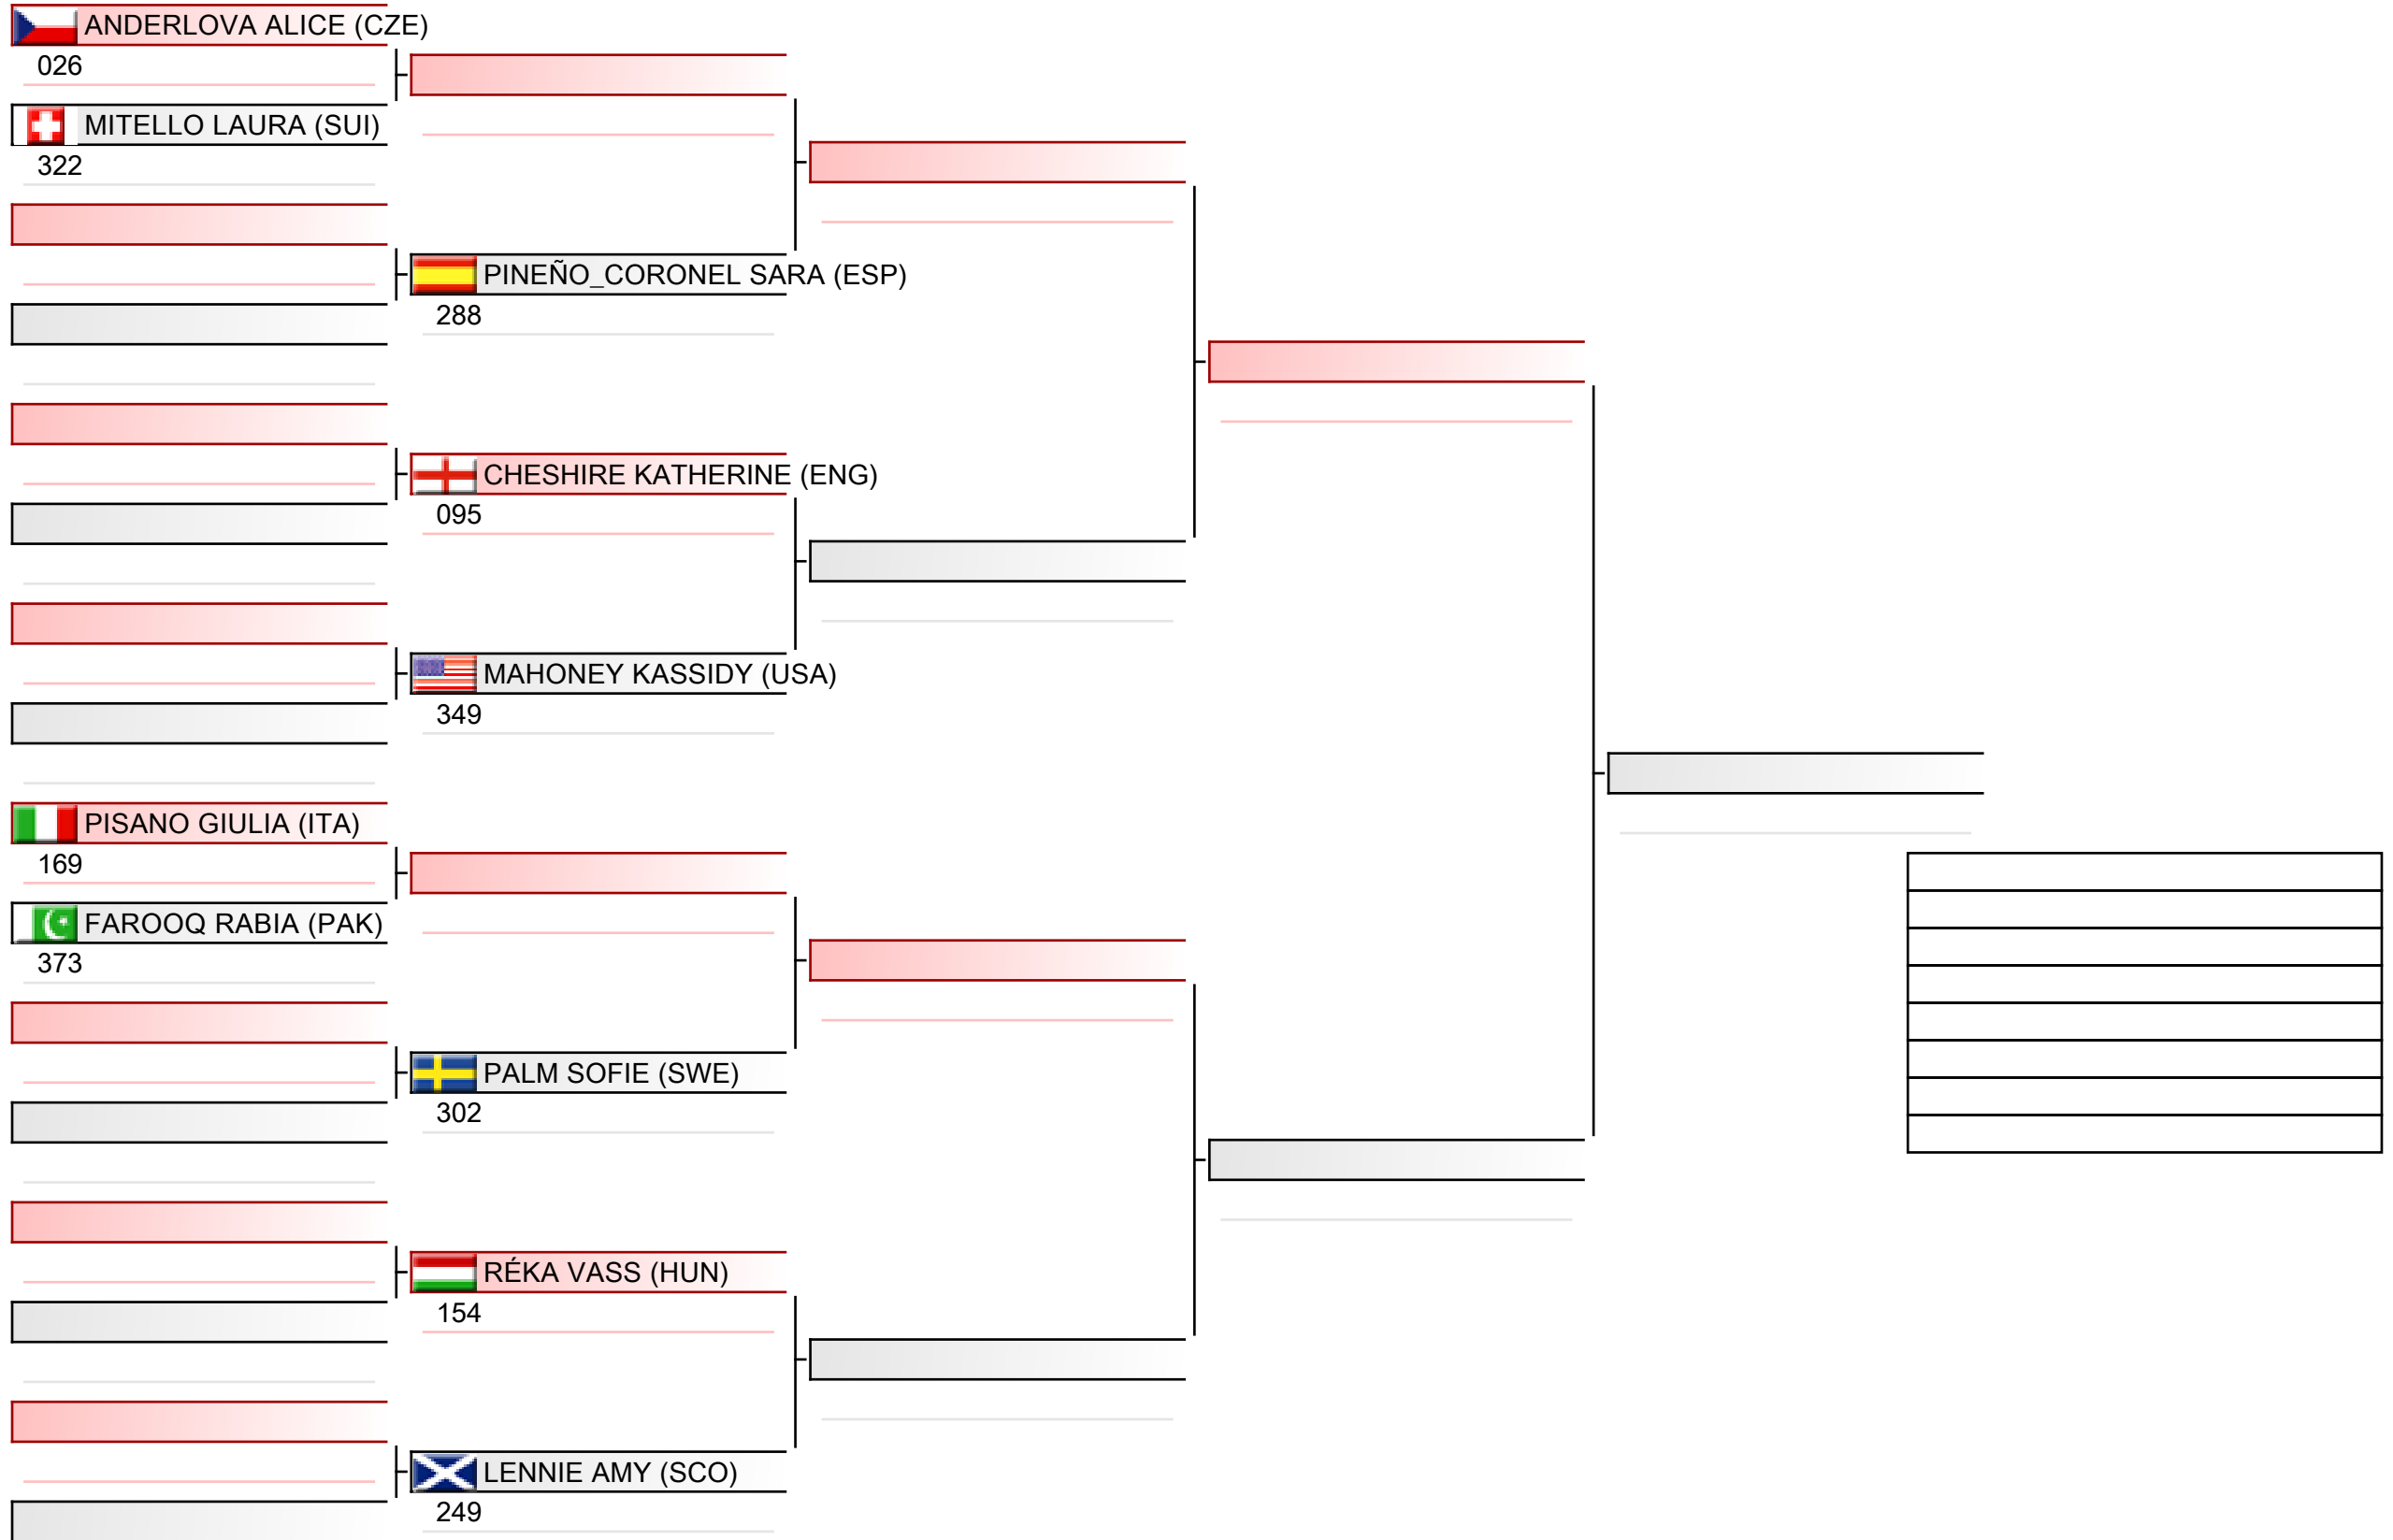

Senior ladies individual kumite

WSKA World Shotokan Karate-do Championships 2022, Kings Dock, Port of Liverpool, 16 Monarchs Quay, Liverpool L3 4FP, Vereinigtes Königreich, ENG

Tatami
2 12:45

Pool
4/4