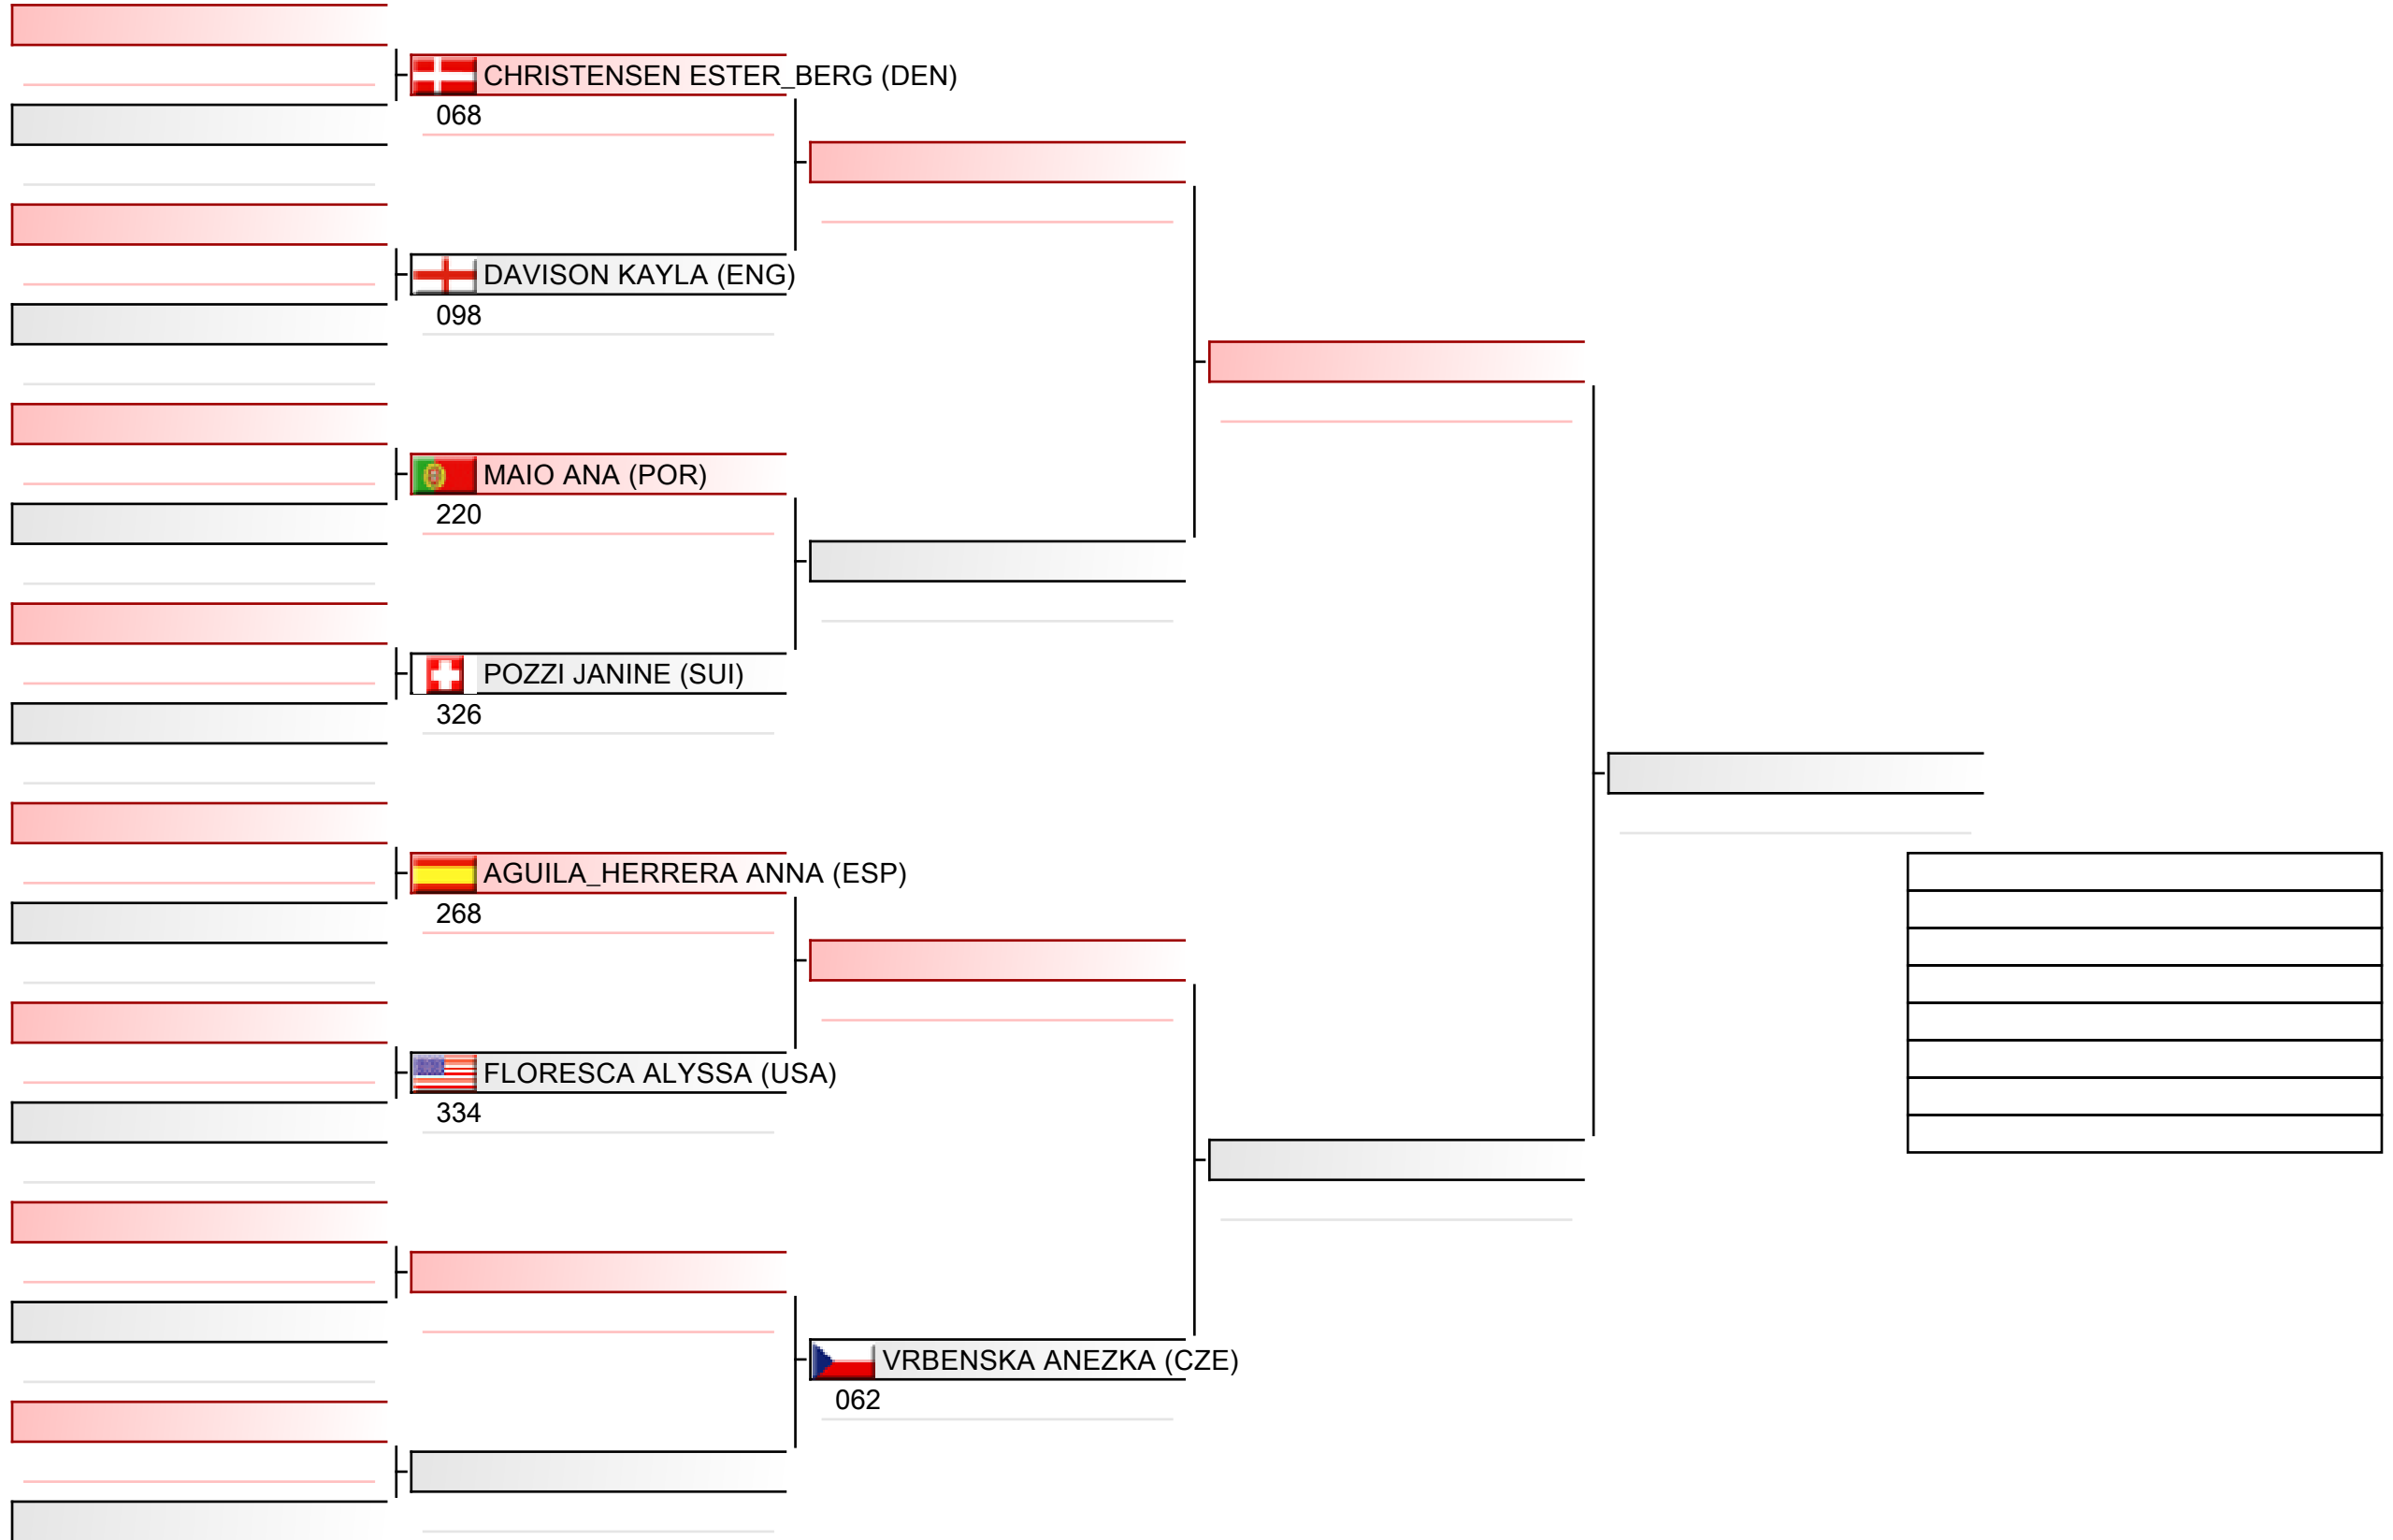

Cadet ladies individual kumite

WSKA World Shotokan Karate-do Championships 2022, Kings Dock, Port of Liverpool, 16 Monarchs Quay, Liverpool L3 4FP, Vereinigtes Königreich, ENG

Tatami
2 11:10

Pool
3/4