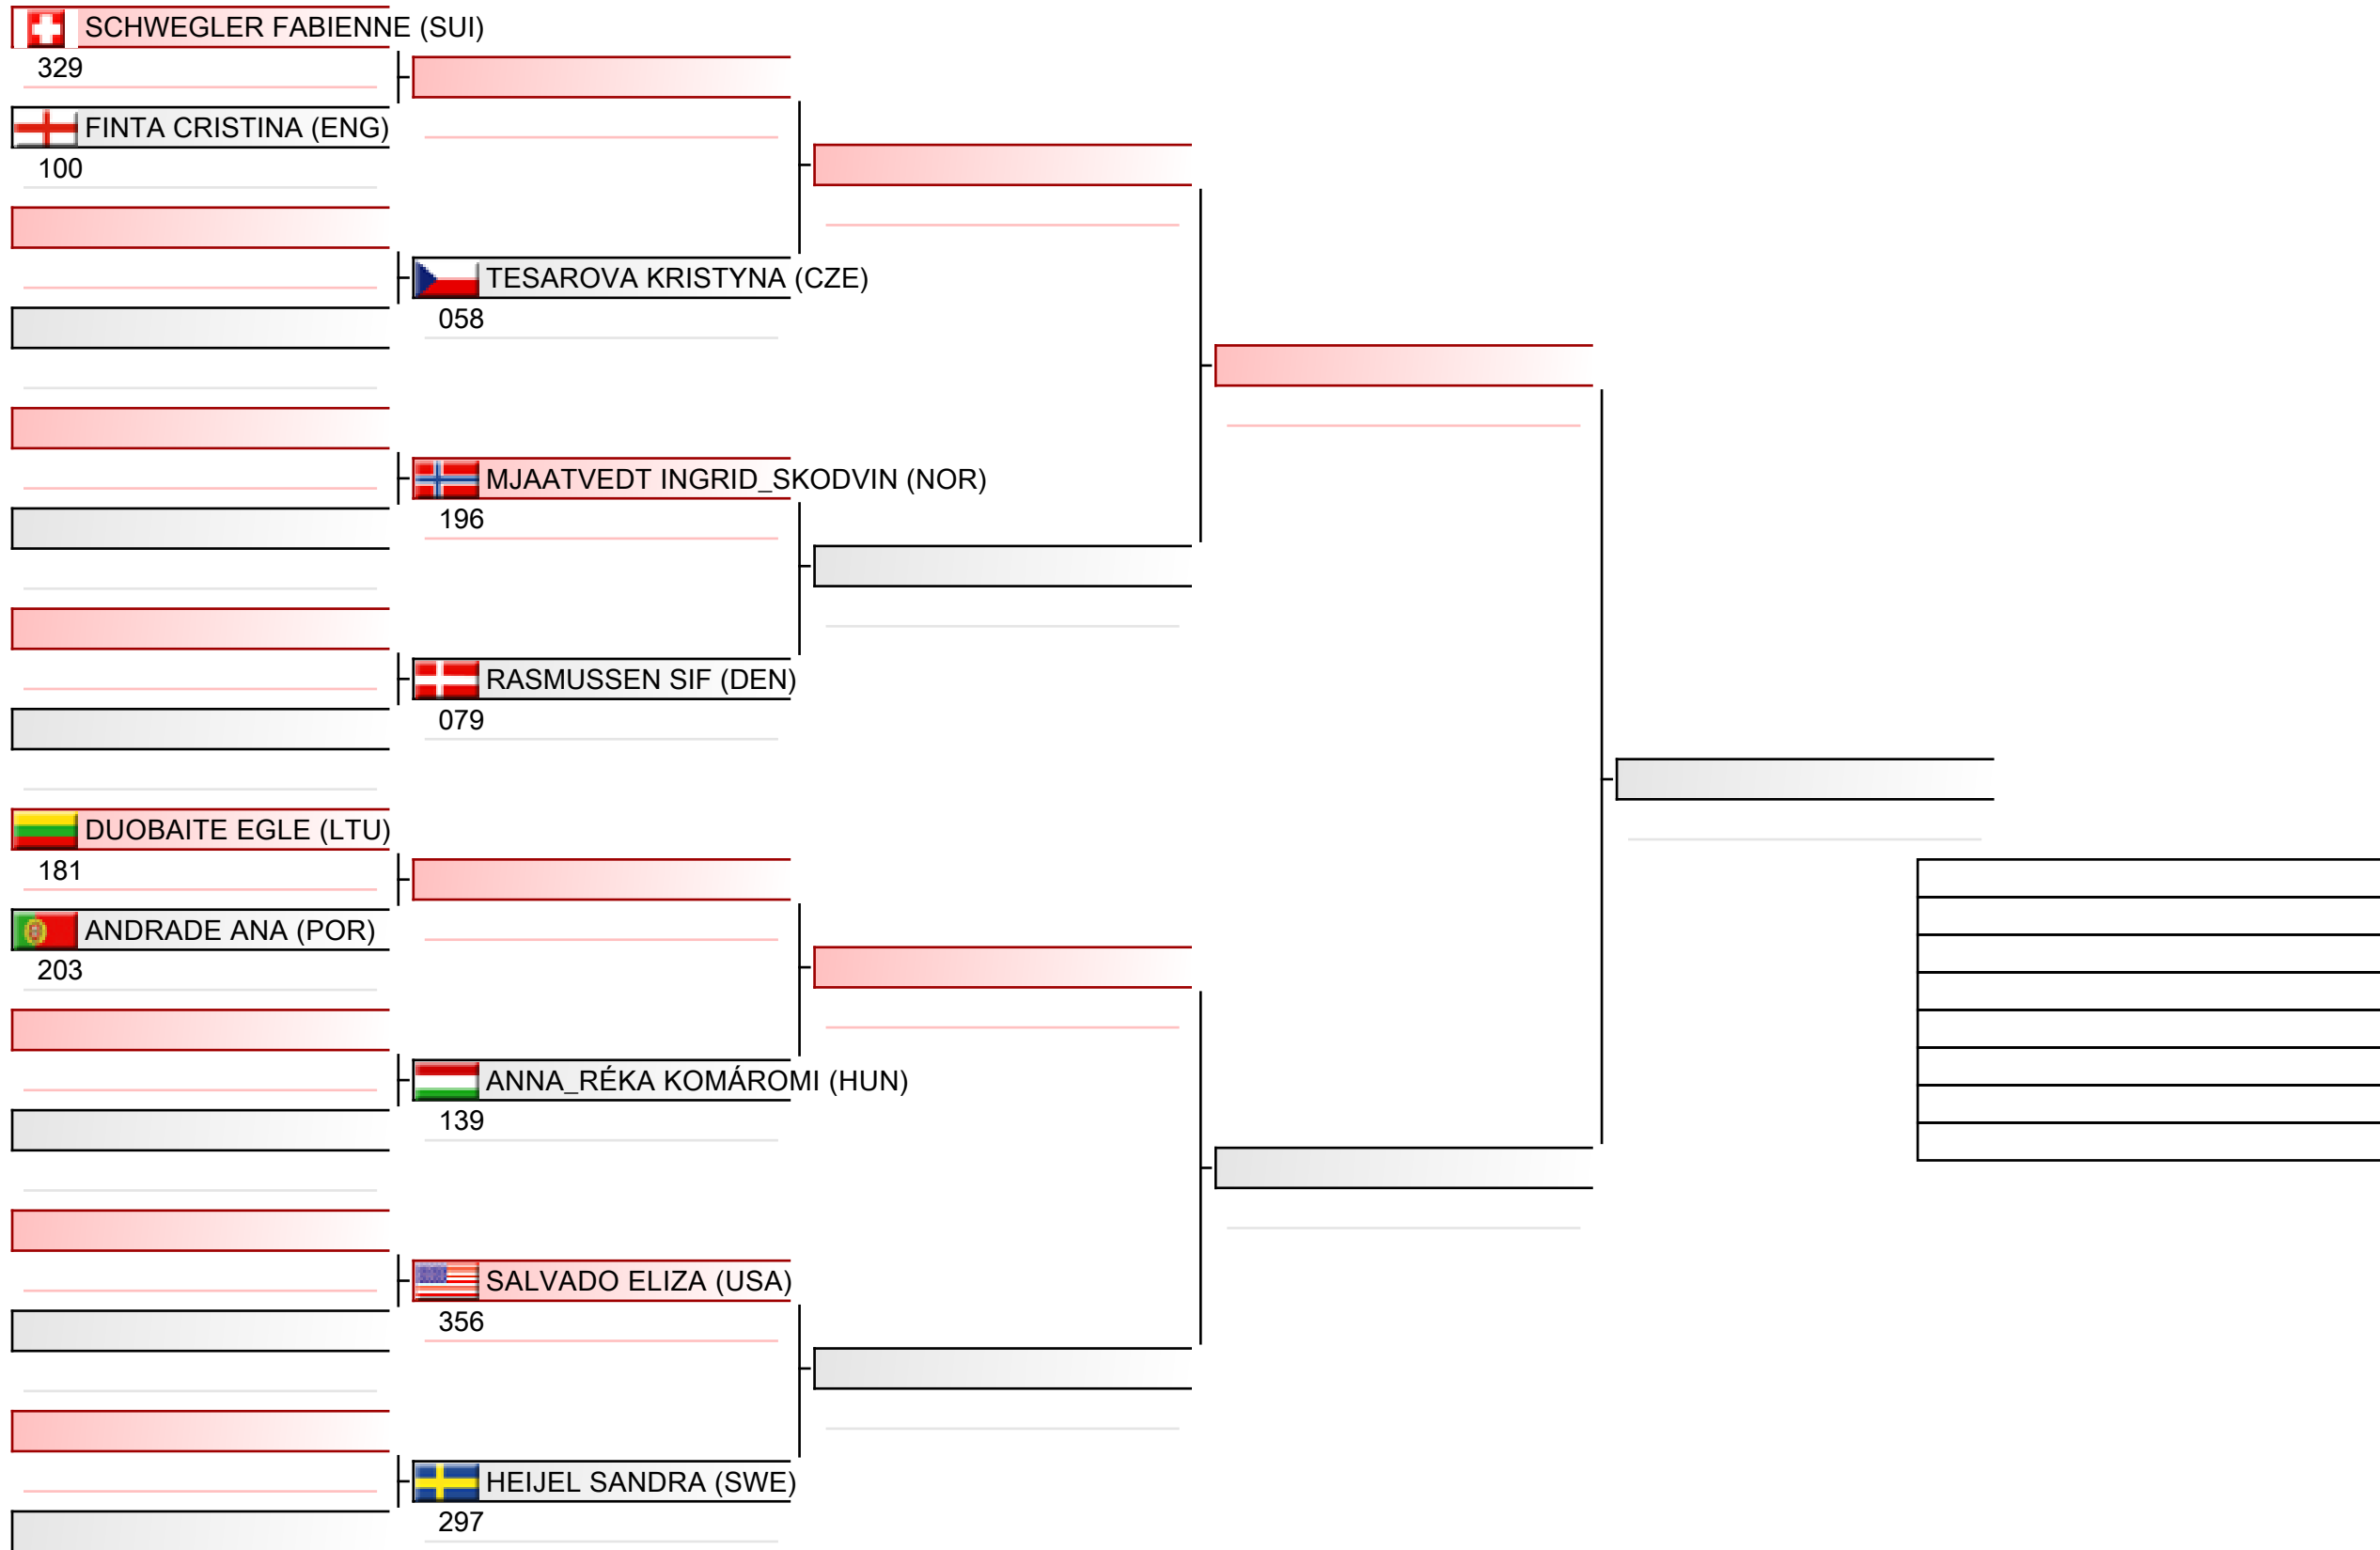

Senior ladies individual kata

WSKA World Shotokan Karate-do Championships 2022, Kings Dock, Port of Liverpool, 16 Monarchs Quay, Liverpool L3 4FP, Vereinigtes Königreich, ENG

Tatami
5 10:15

Pool
2/4