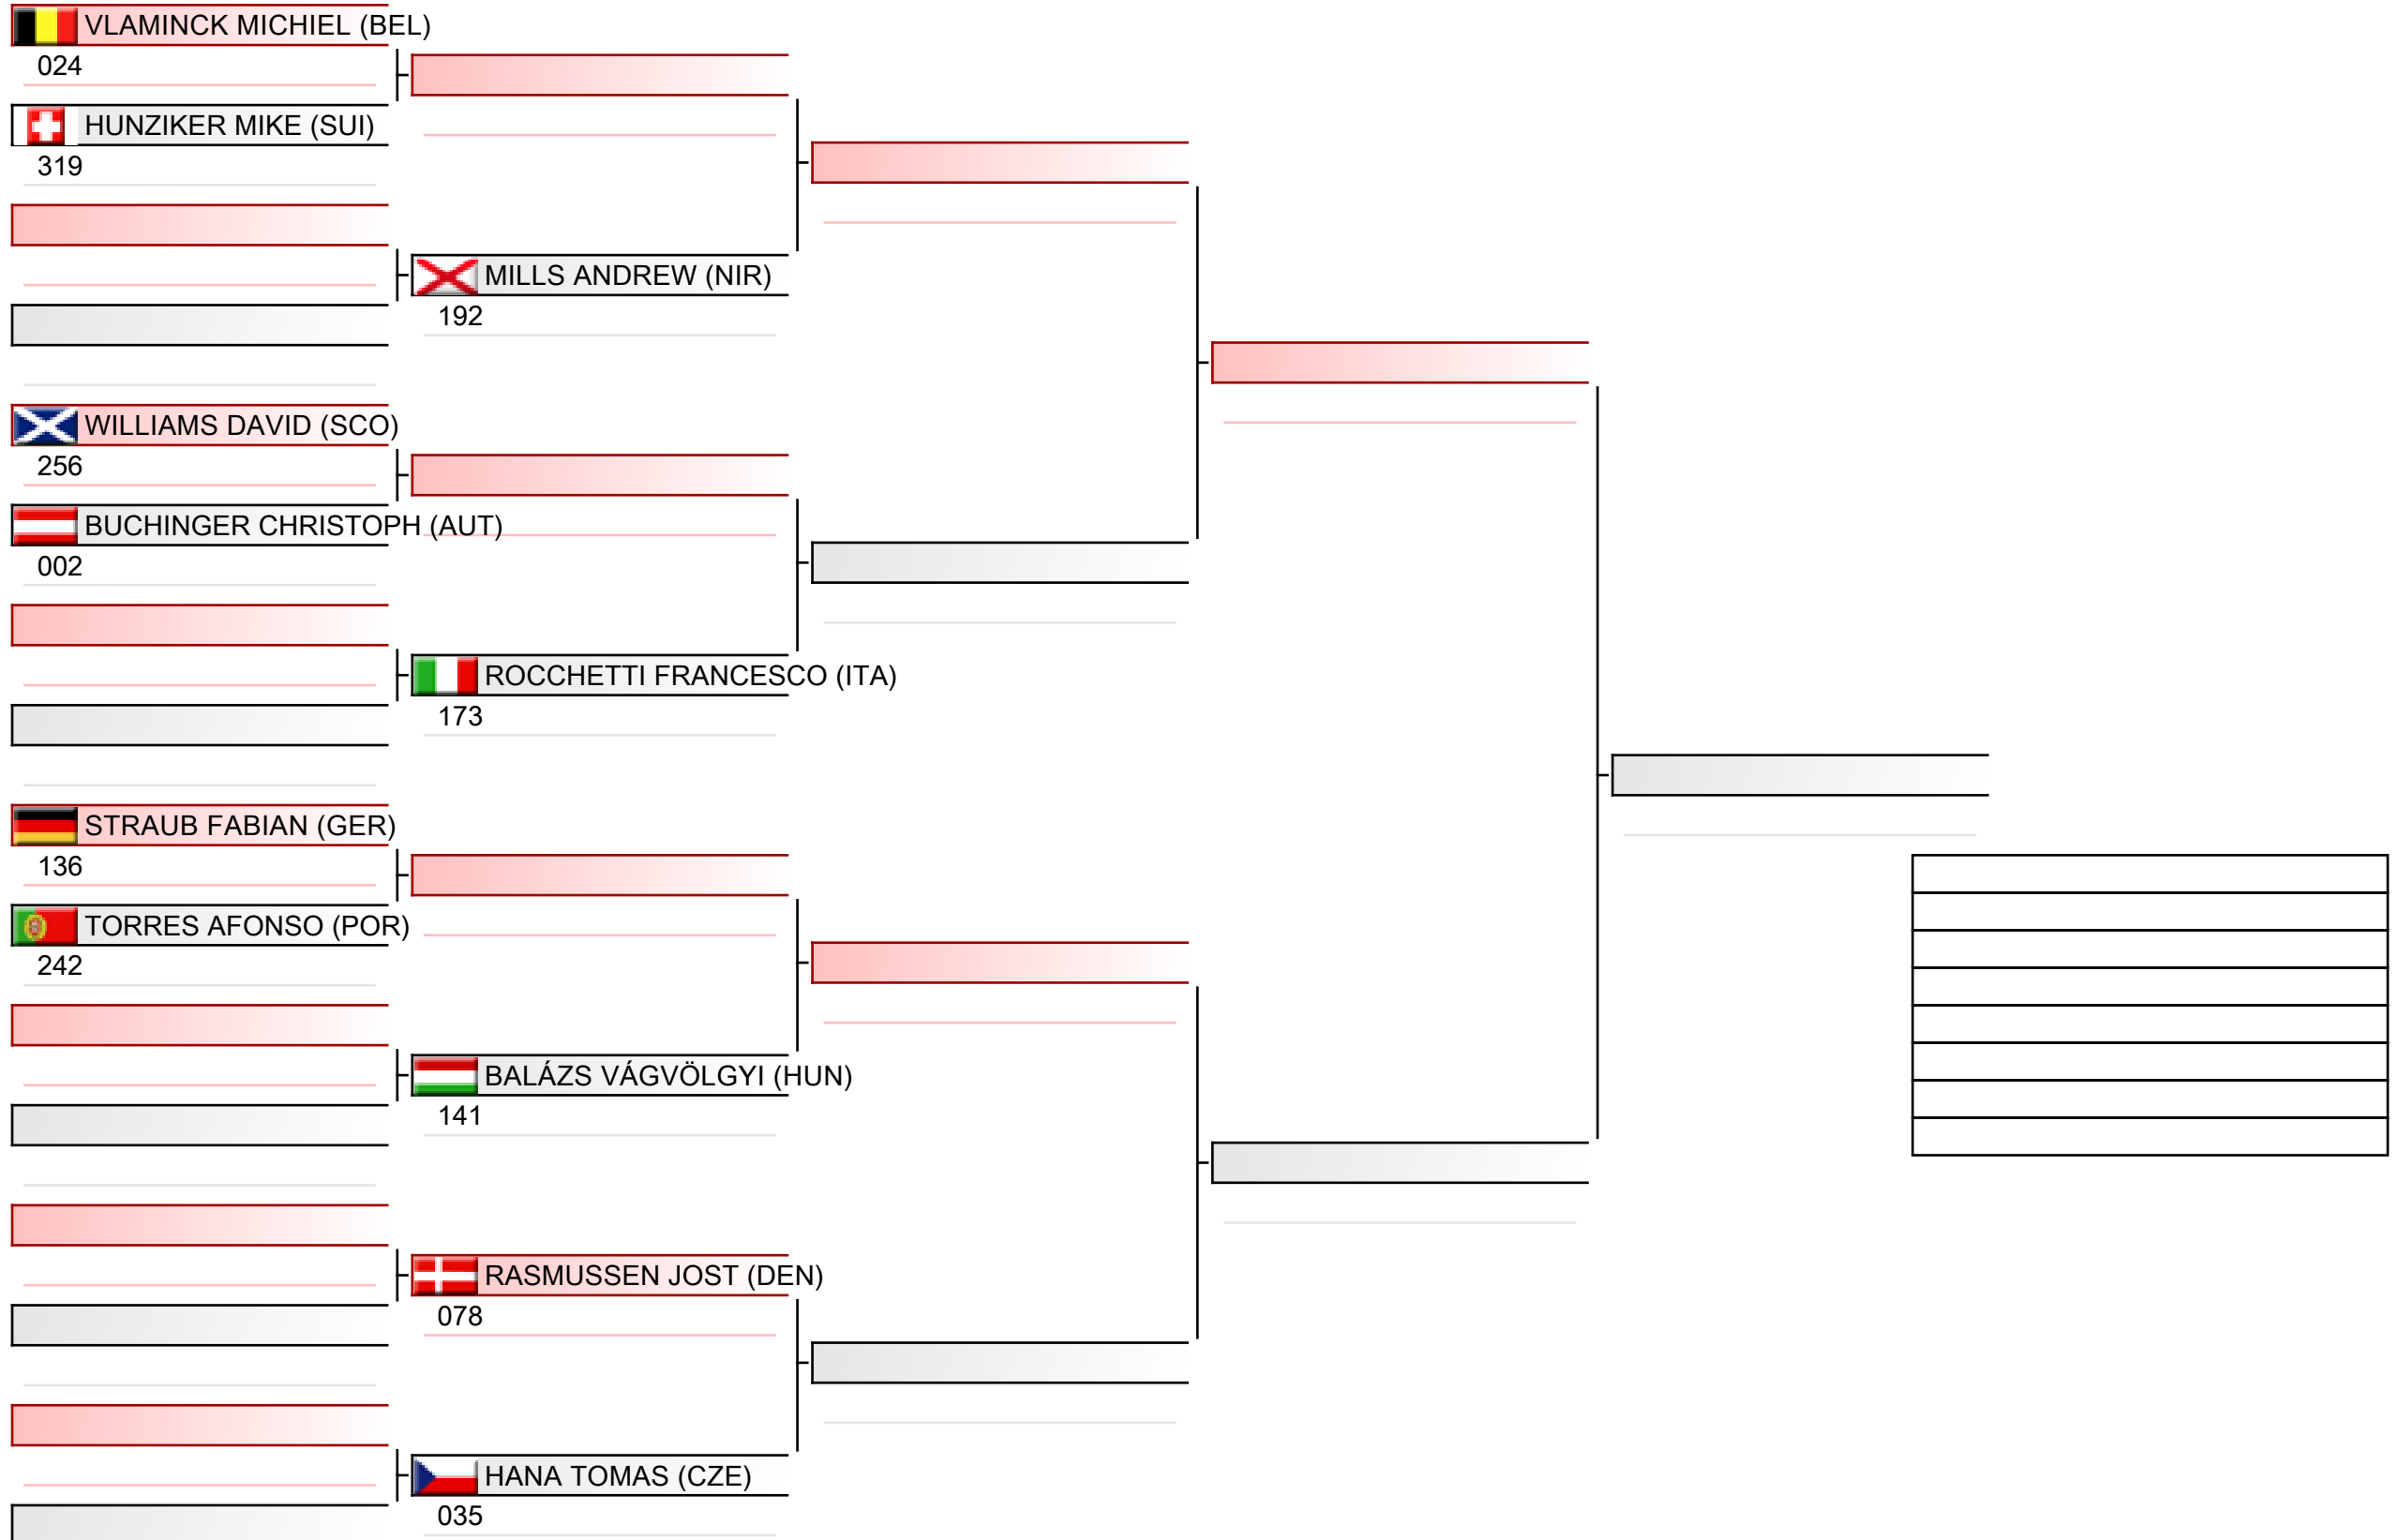

Senior men individual kata

WSKA World Shotokan Karate-do Championships 2022, Kings Dock, Port of Liverpool, 16 Monarchs Quay, Liverpool L3 4FP, Vereinigtes Königreich, ENG

Tatami
1 10:10

Pool
1/4