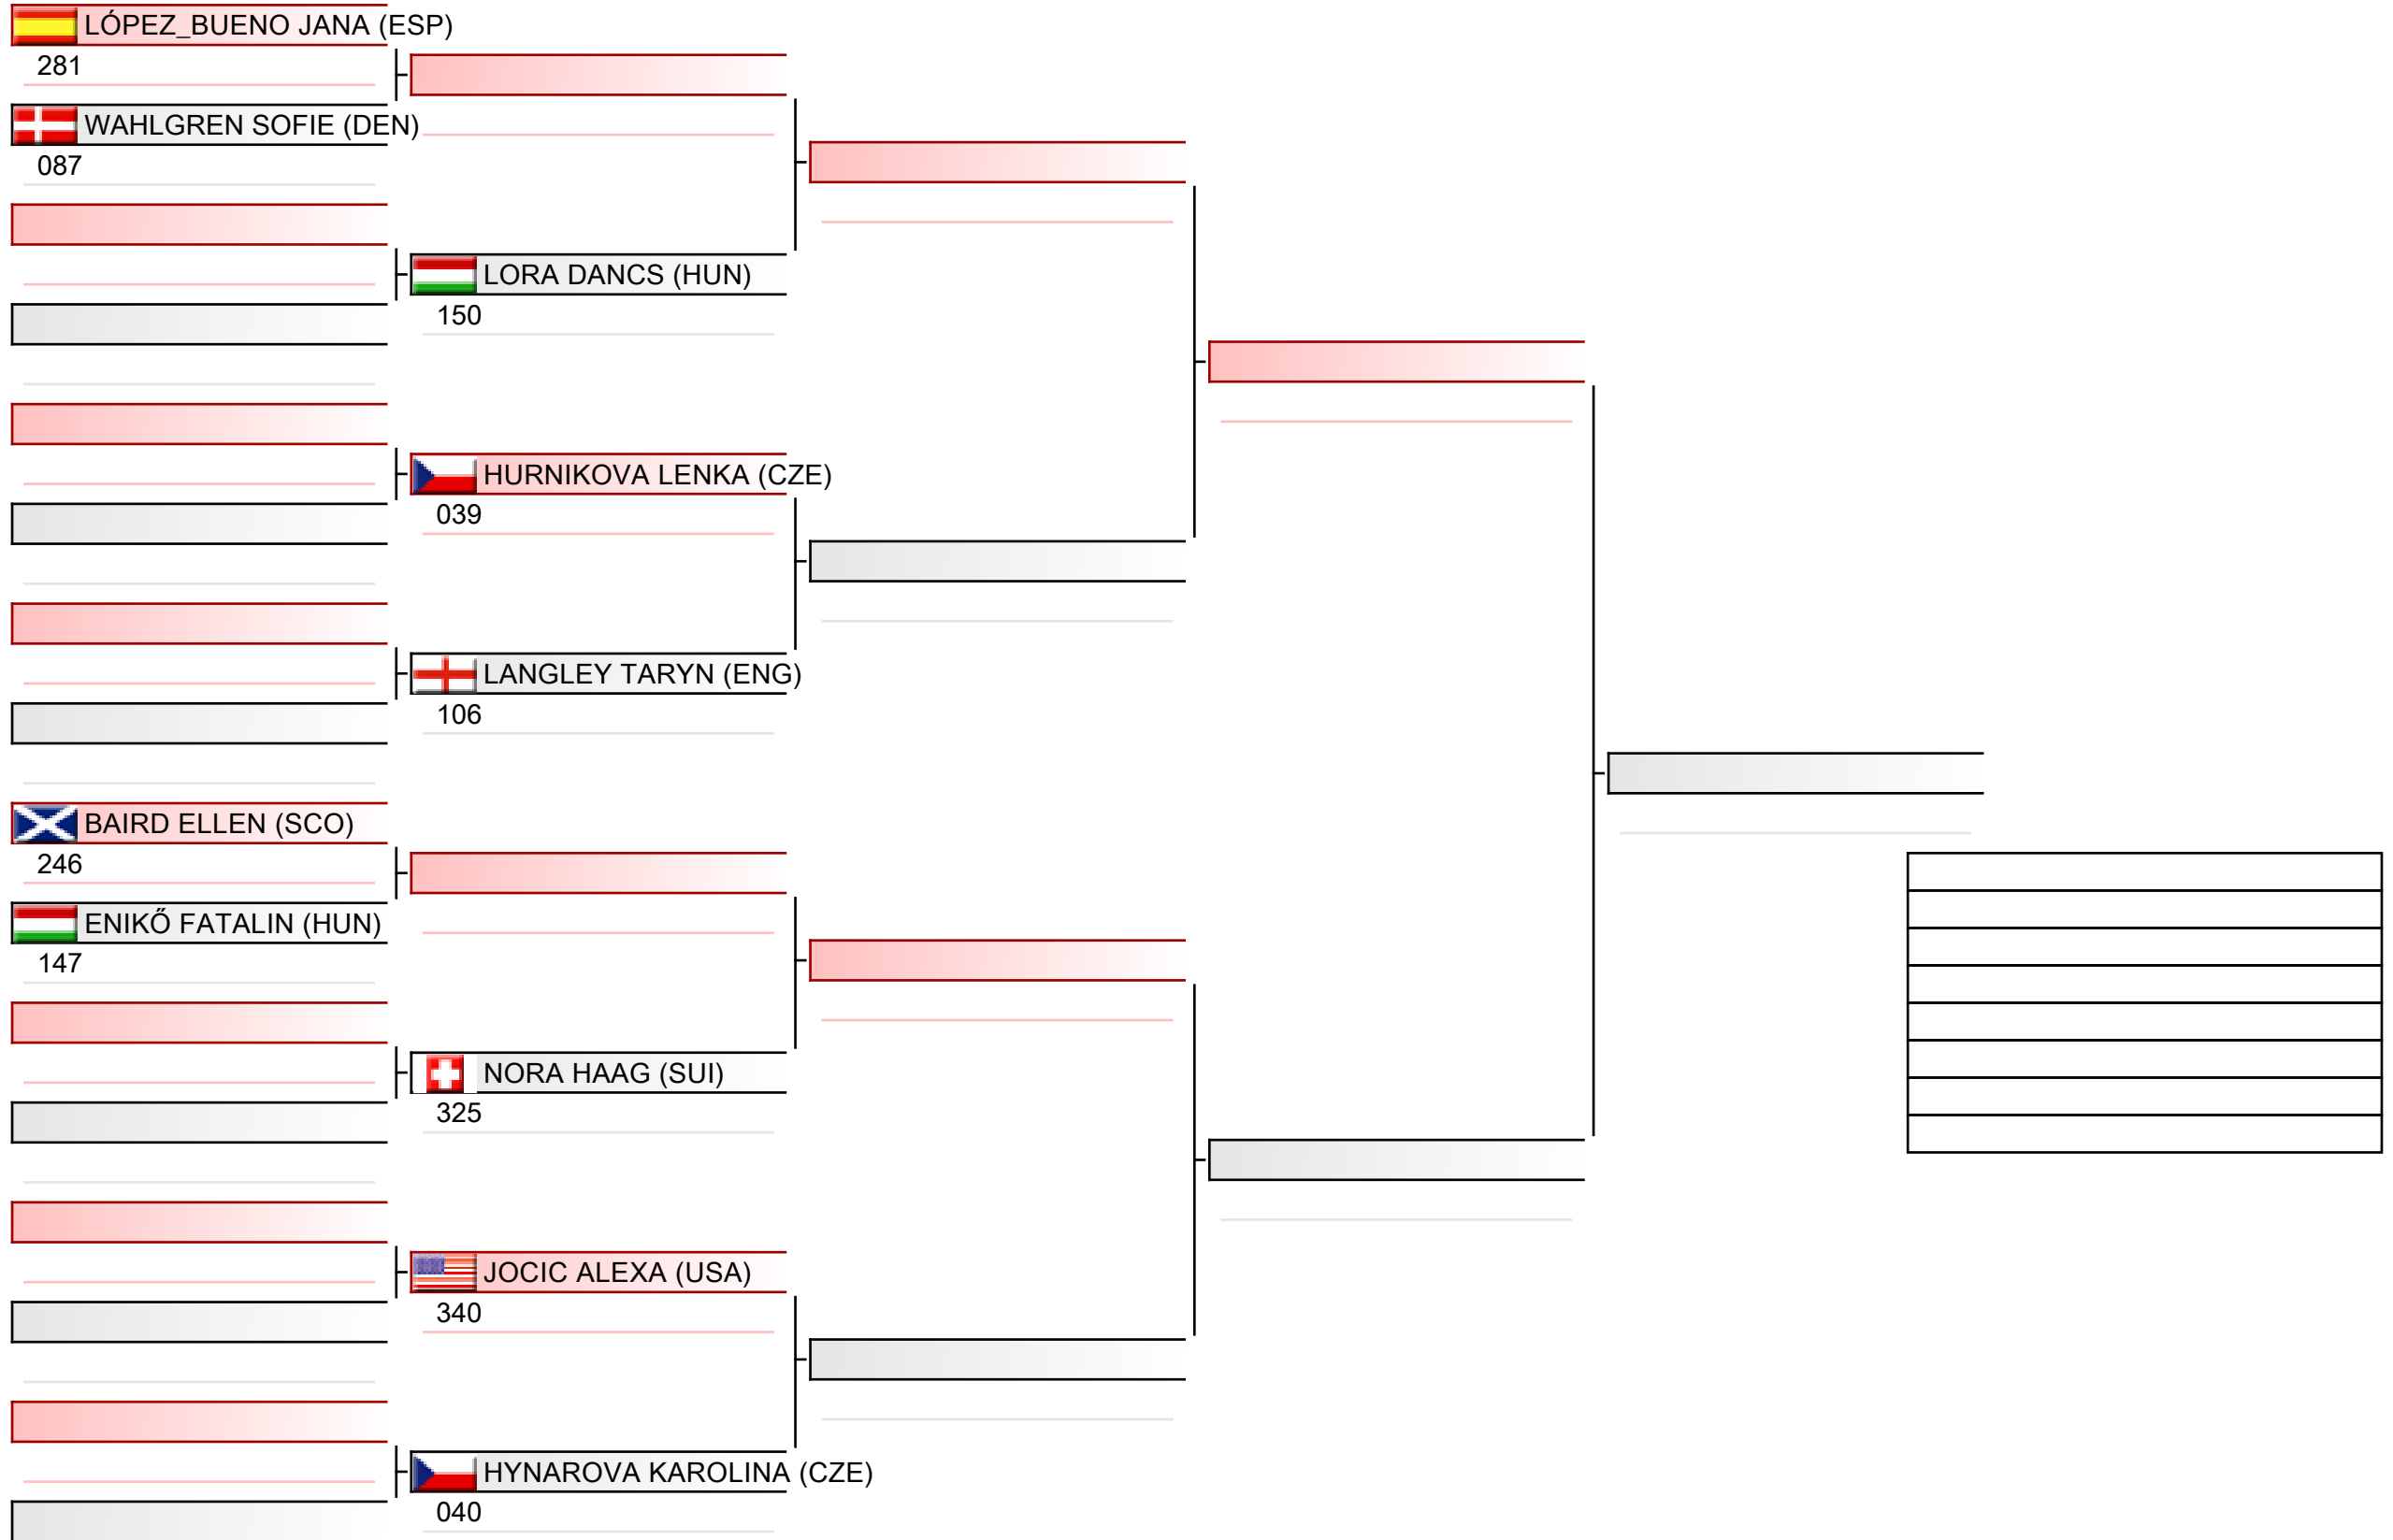

Youth ladies individual kumite

WSKA World Shotokan Karate-do Championships 2022, Kings Dock, Port of Liverpool, 16 Monarchs Quay, Liverpool L3 4FP, Vereinigtes Königreich, ENG

Tatami
5 12:45

Pool
2/2