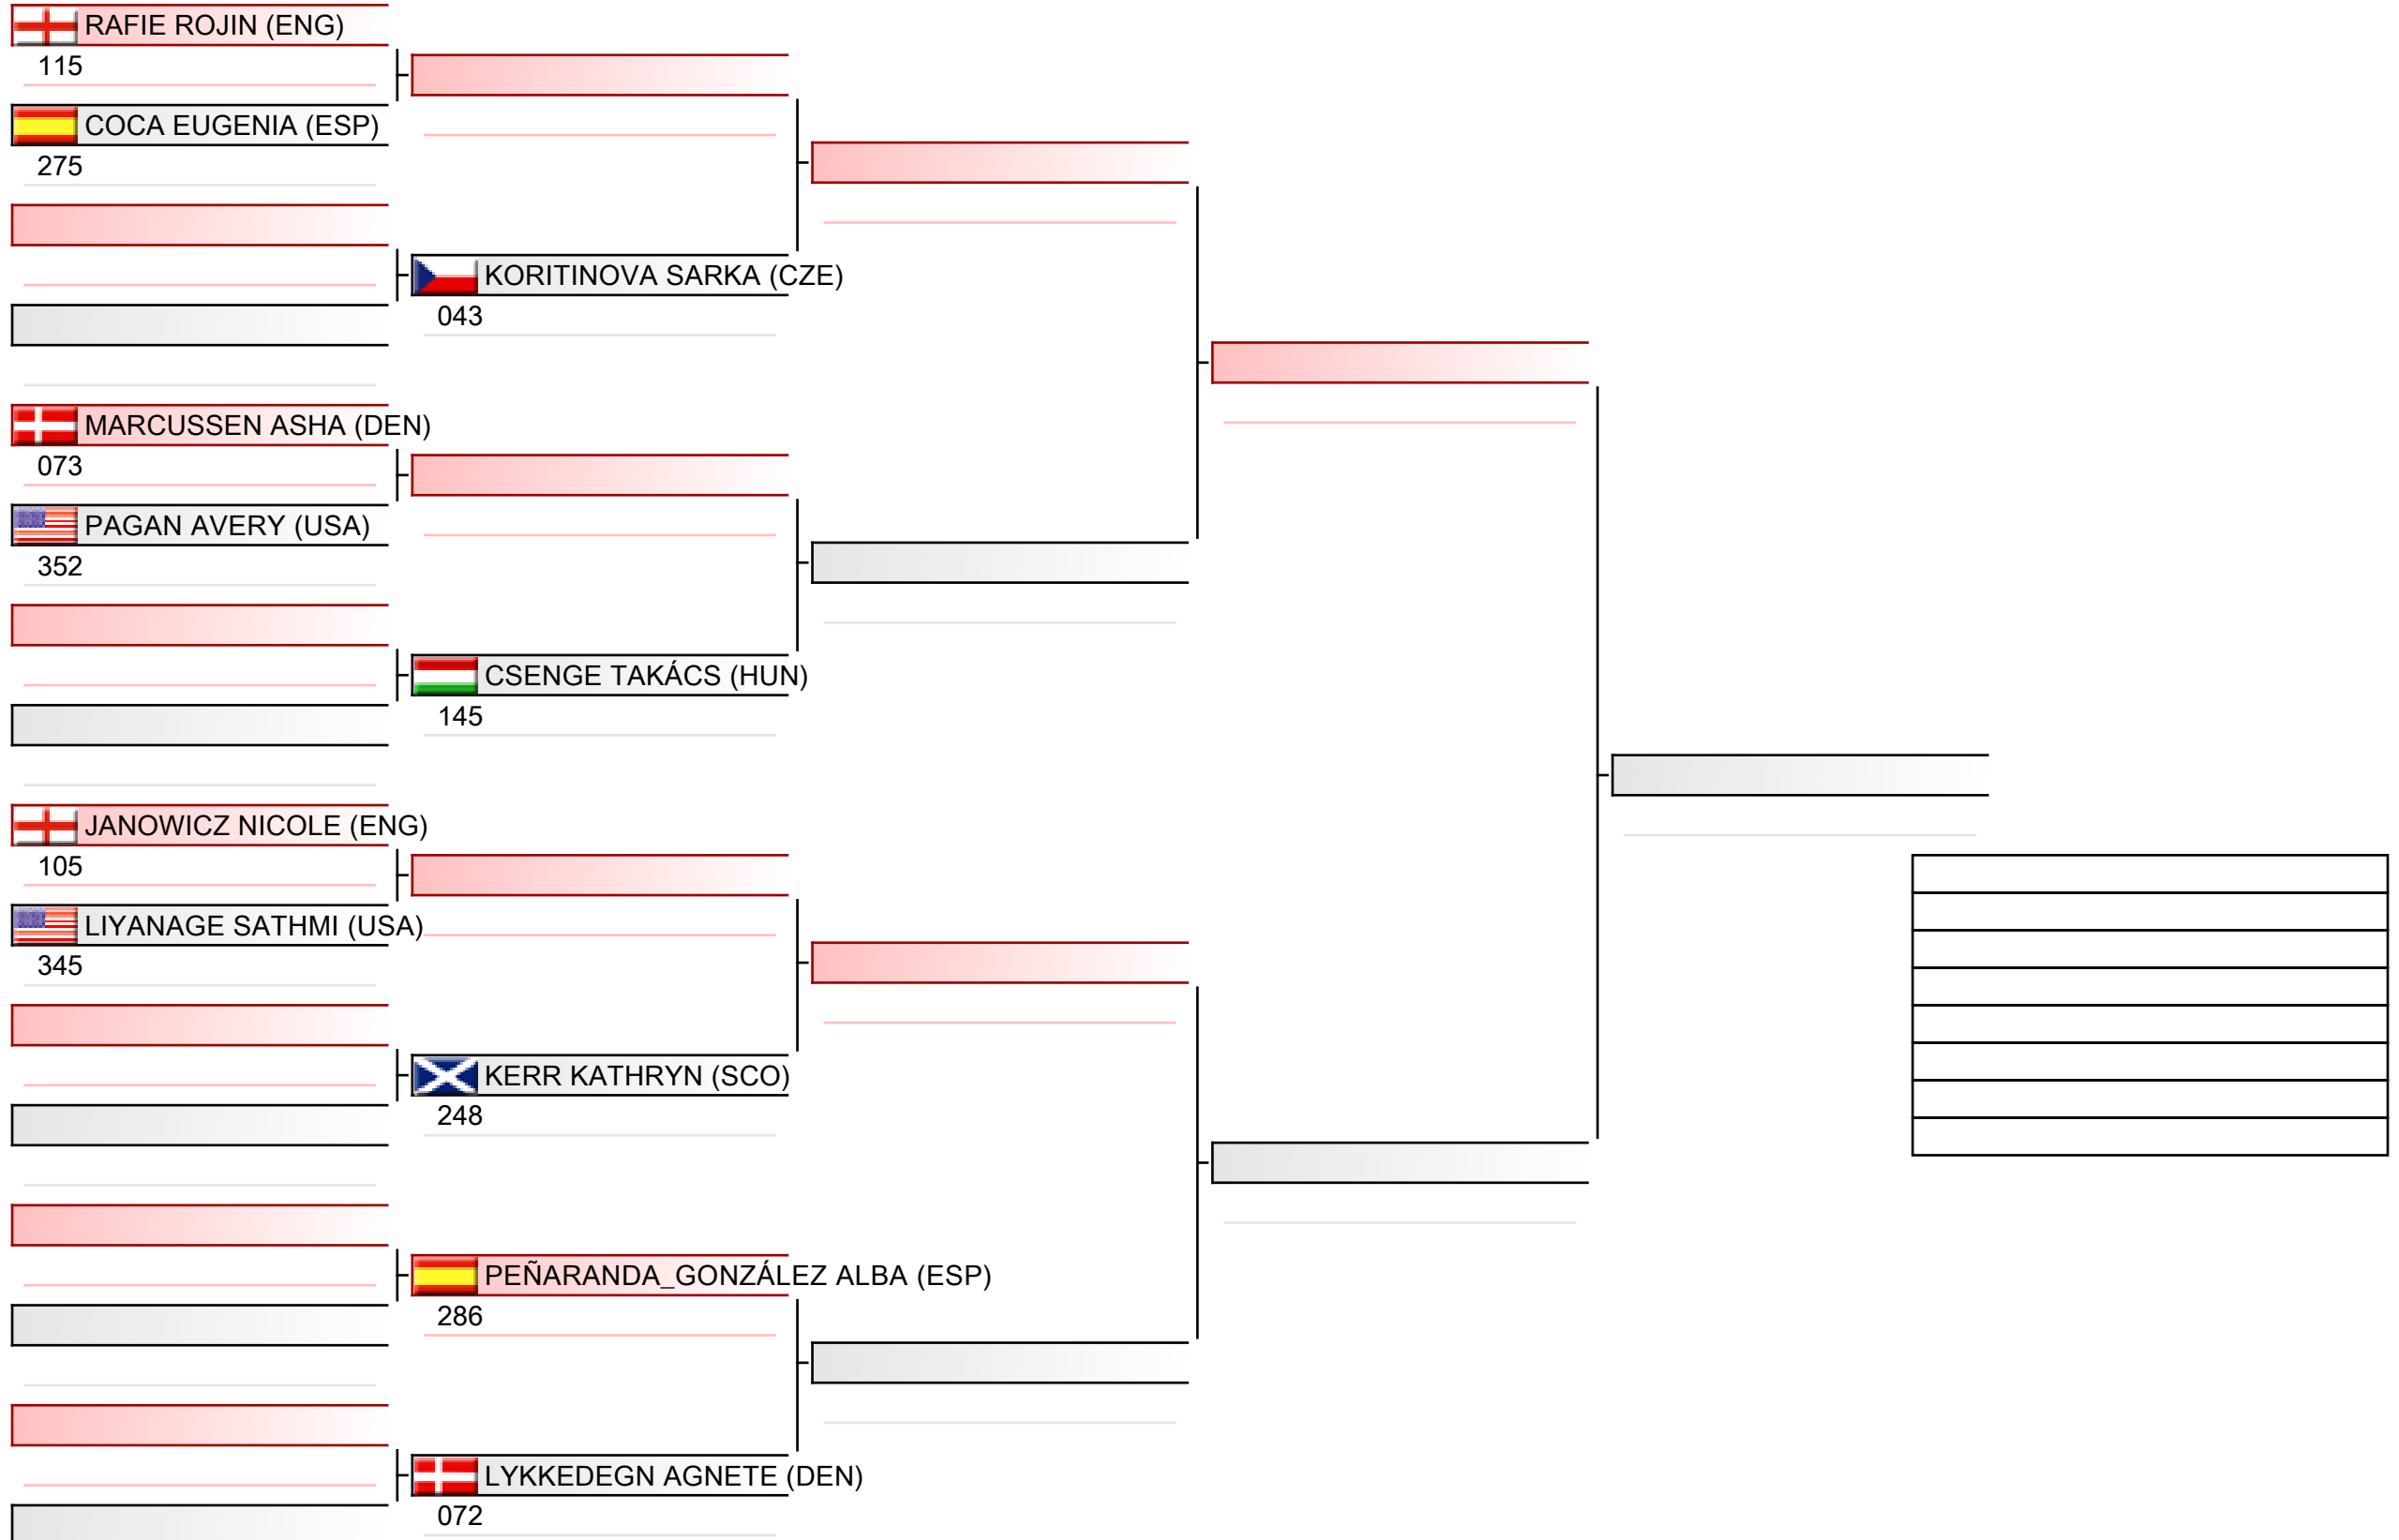

Youth ladies individual kumite

WSKA World Shotokan Karate-do Championships 2022, Kings Dock, Port of Liverpool, 16 Monarchs Quay, Liverpool L3 4FP, Vereinigtes Königreich, ENG

Tatami
5 11:55

Pool
1/2