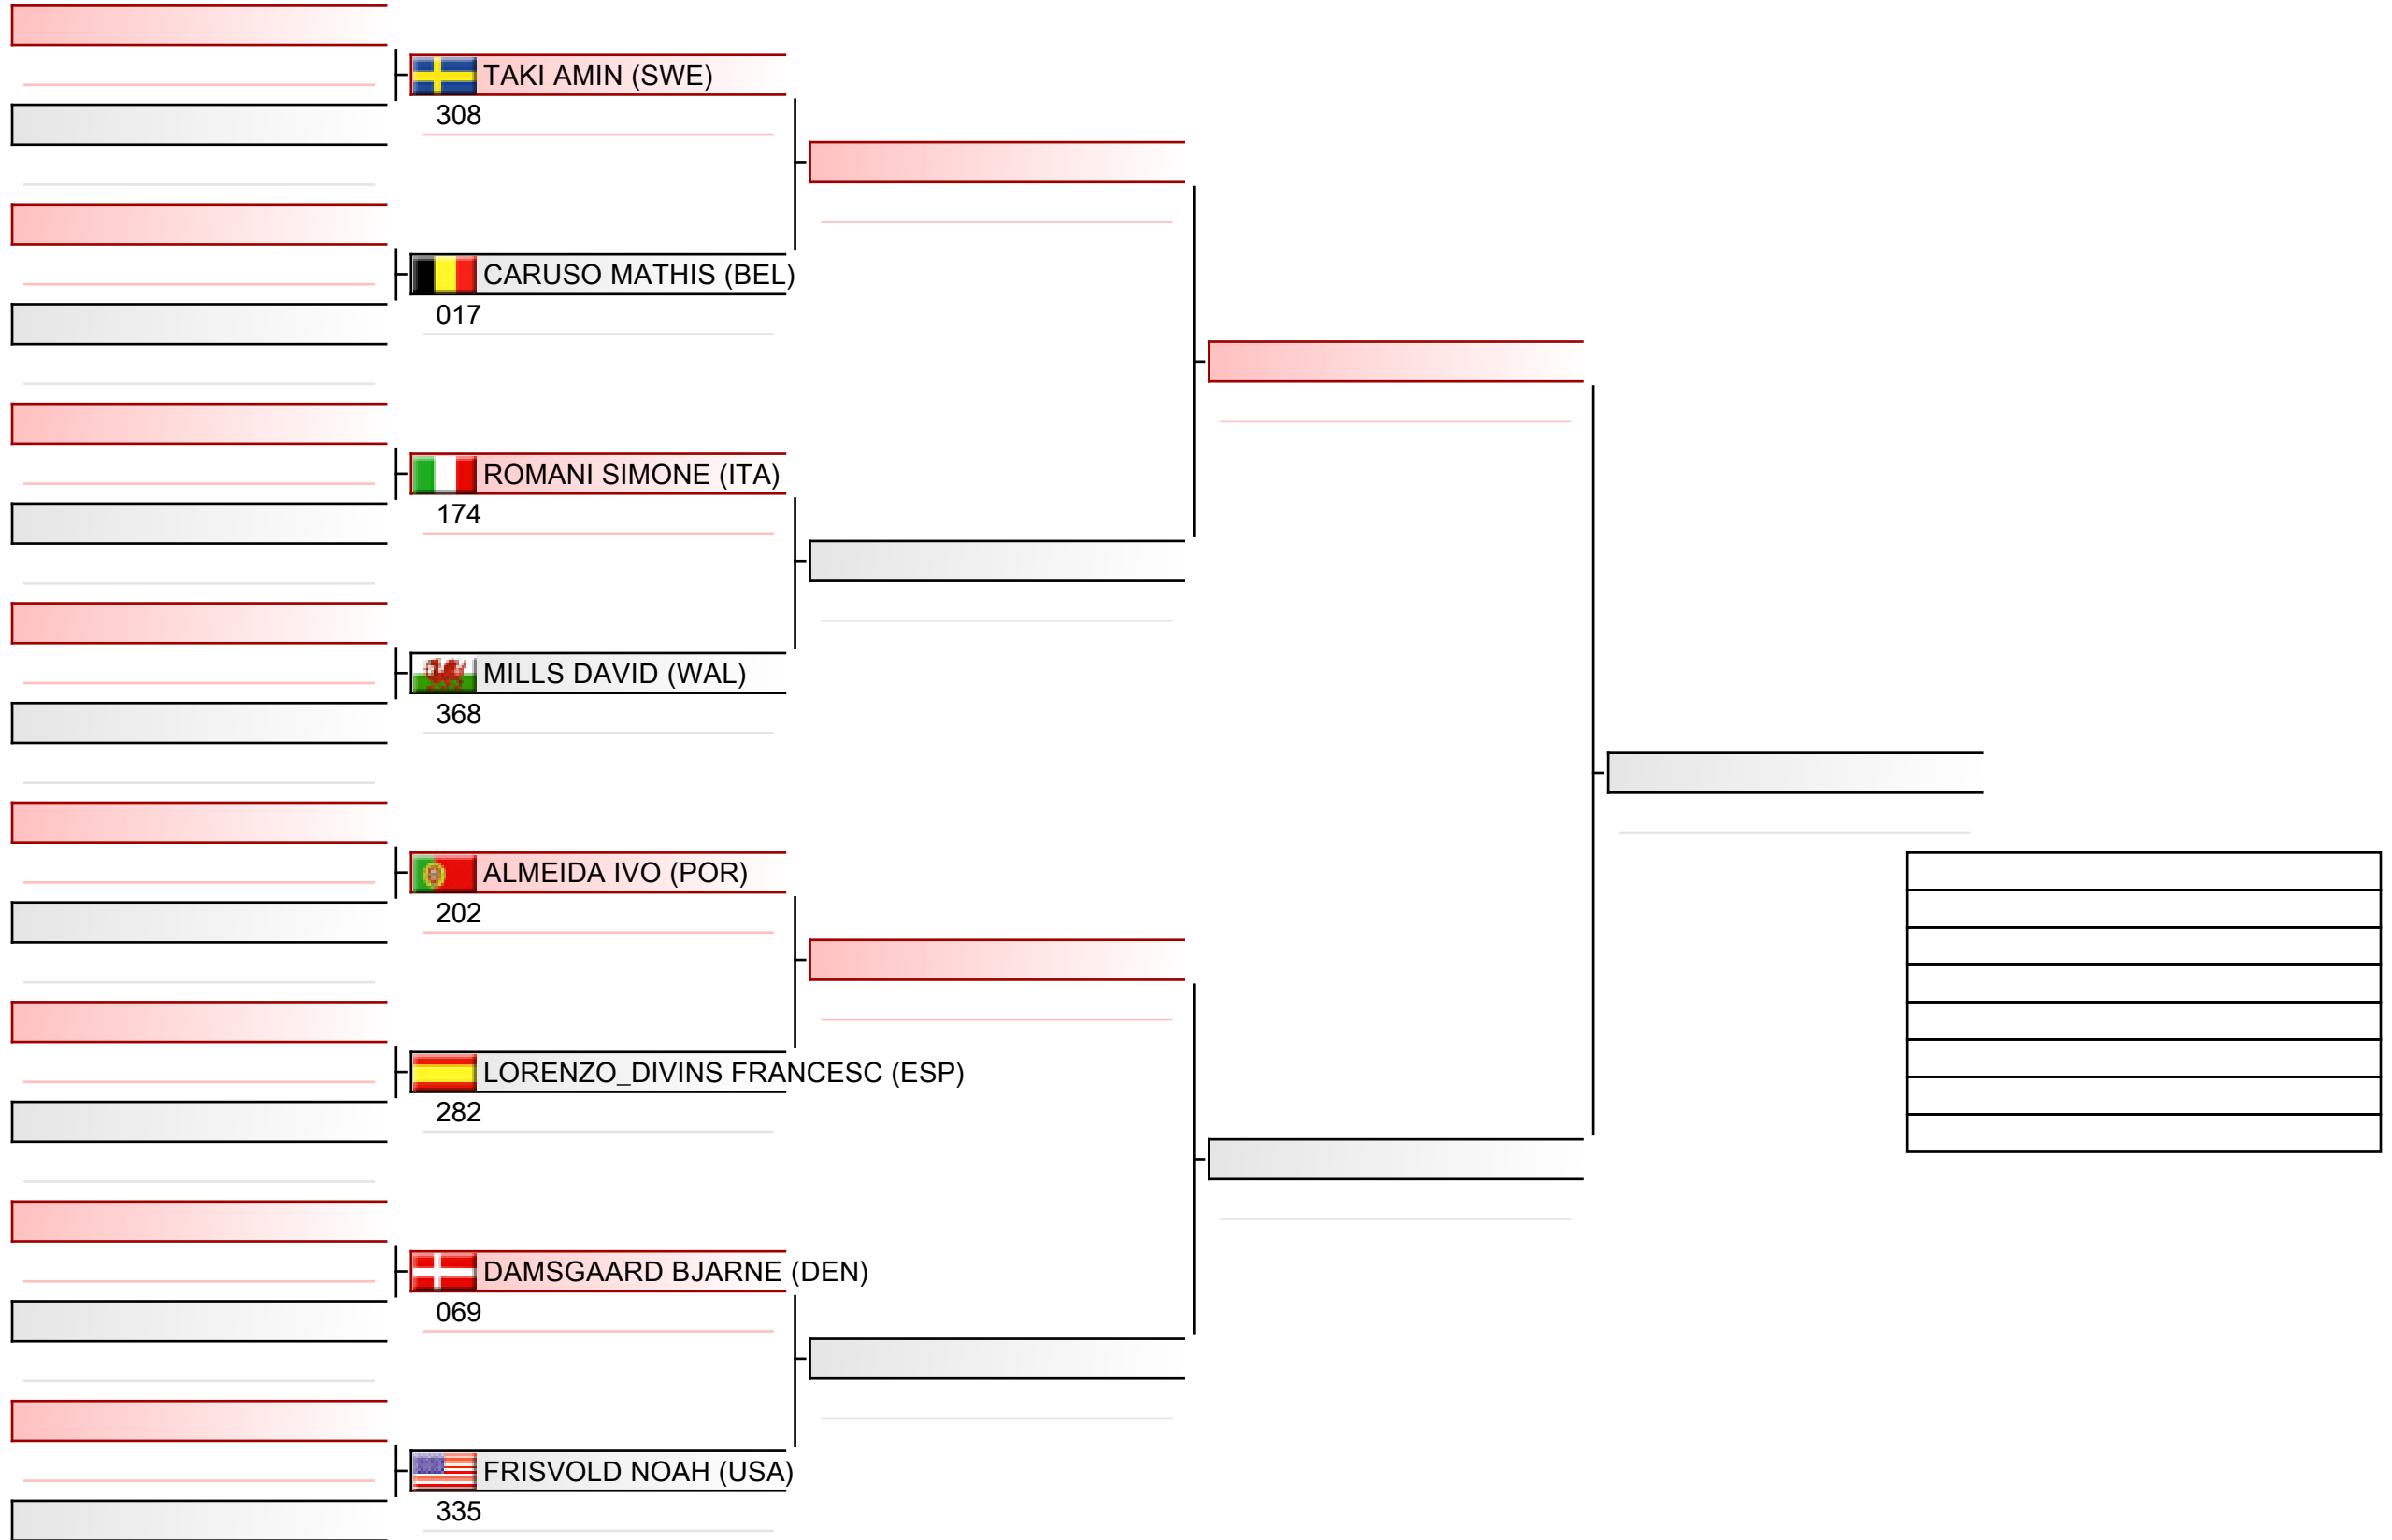

Senior men individual kumite

WSKA World Shotokan Karate-do Championships 2022, Kings Dock, Port of Liverpool, 16 Monarchs Quay, Liverpool L3 4FP, Vereinigtes Königreich, ENG

Tatami
6 11:50

Pool
4/8