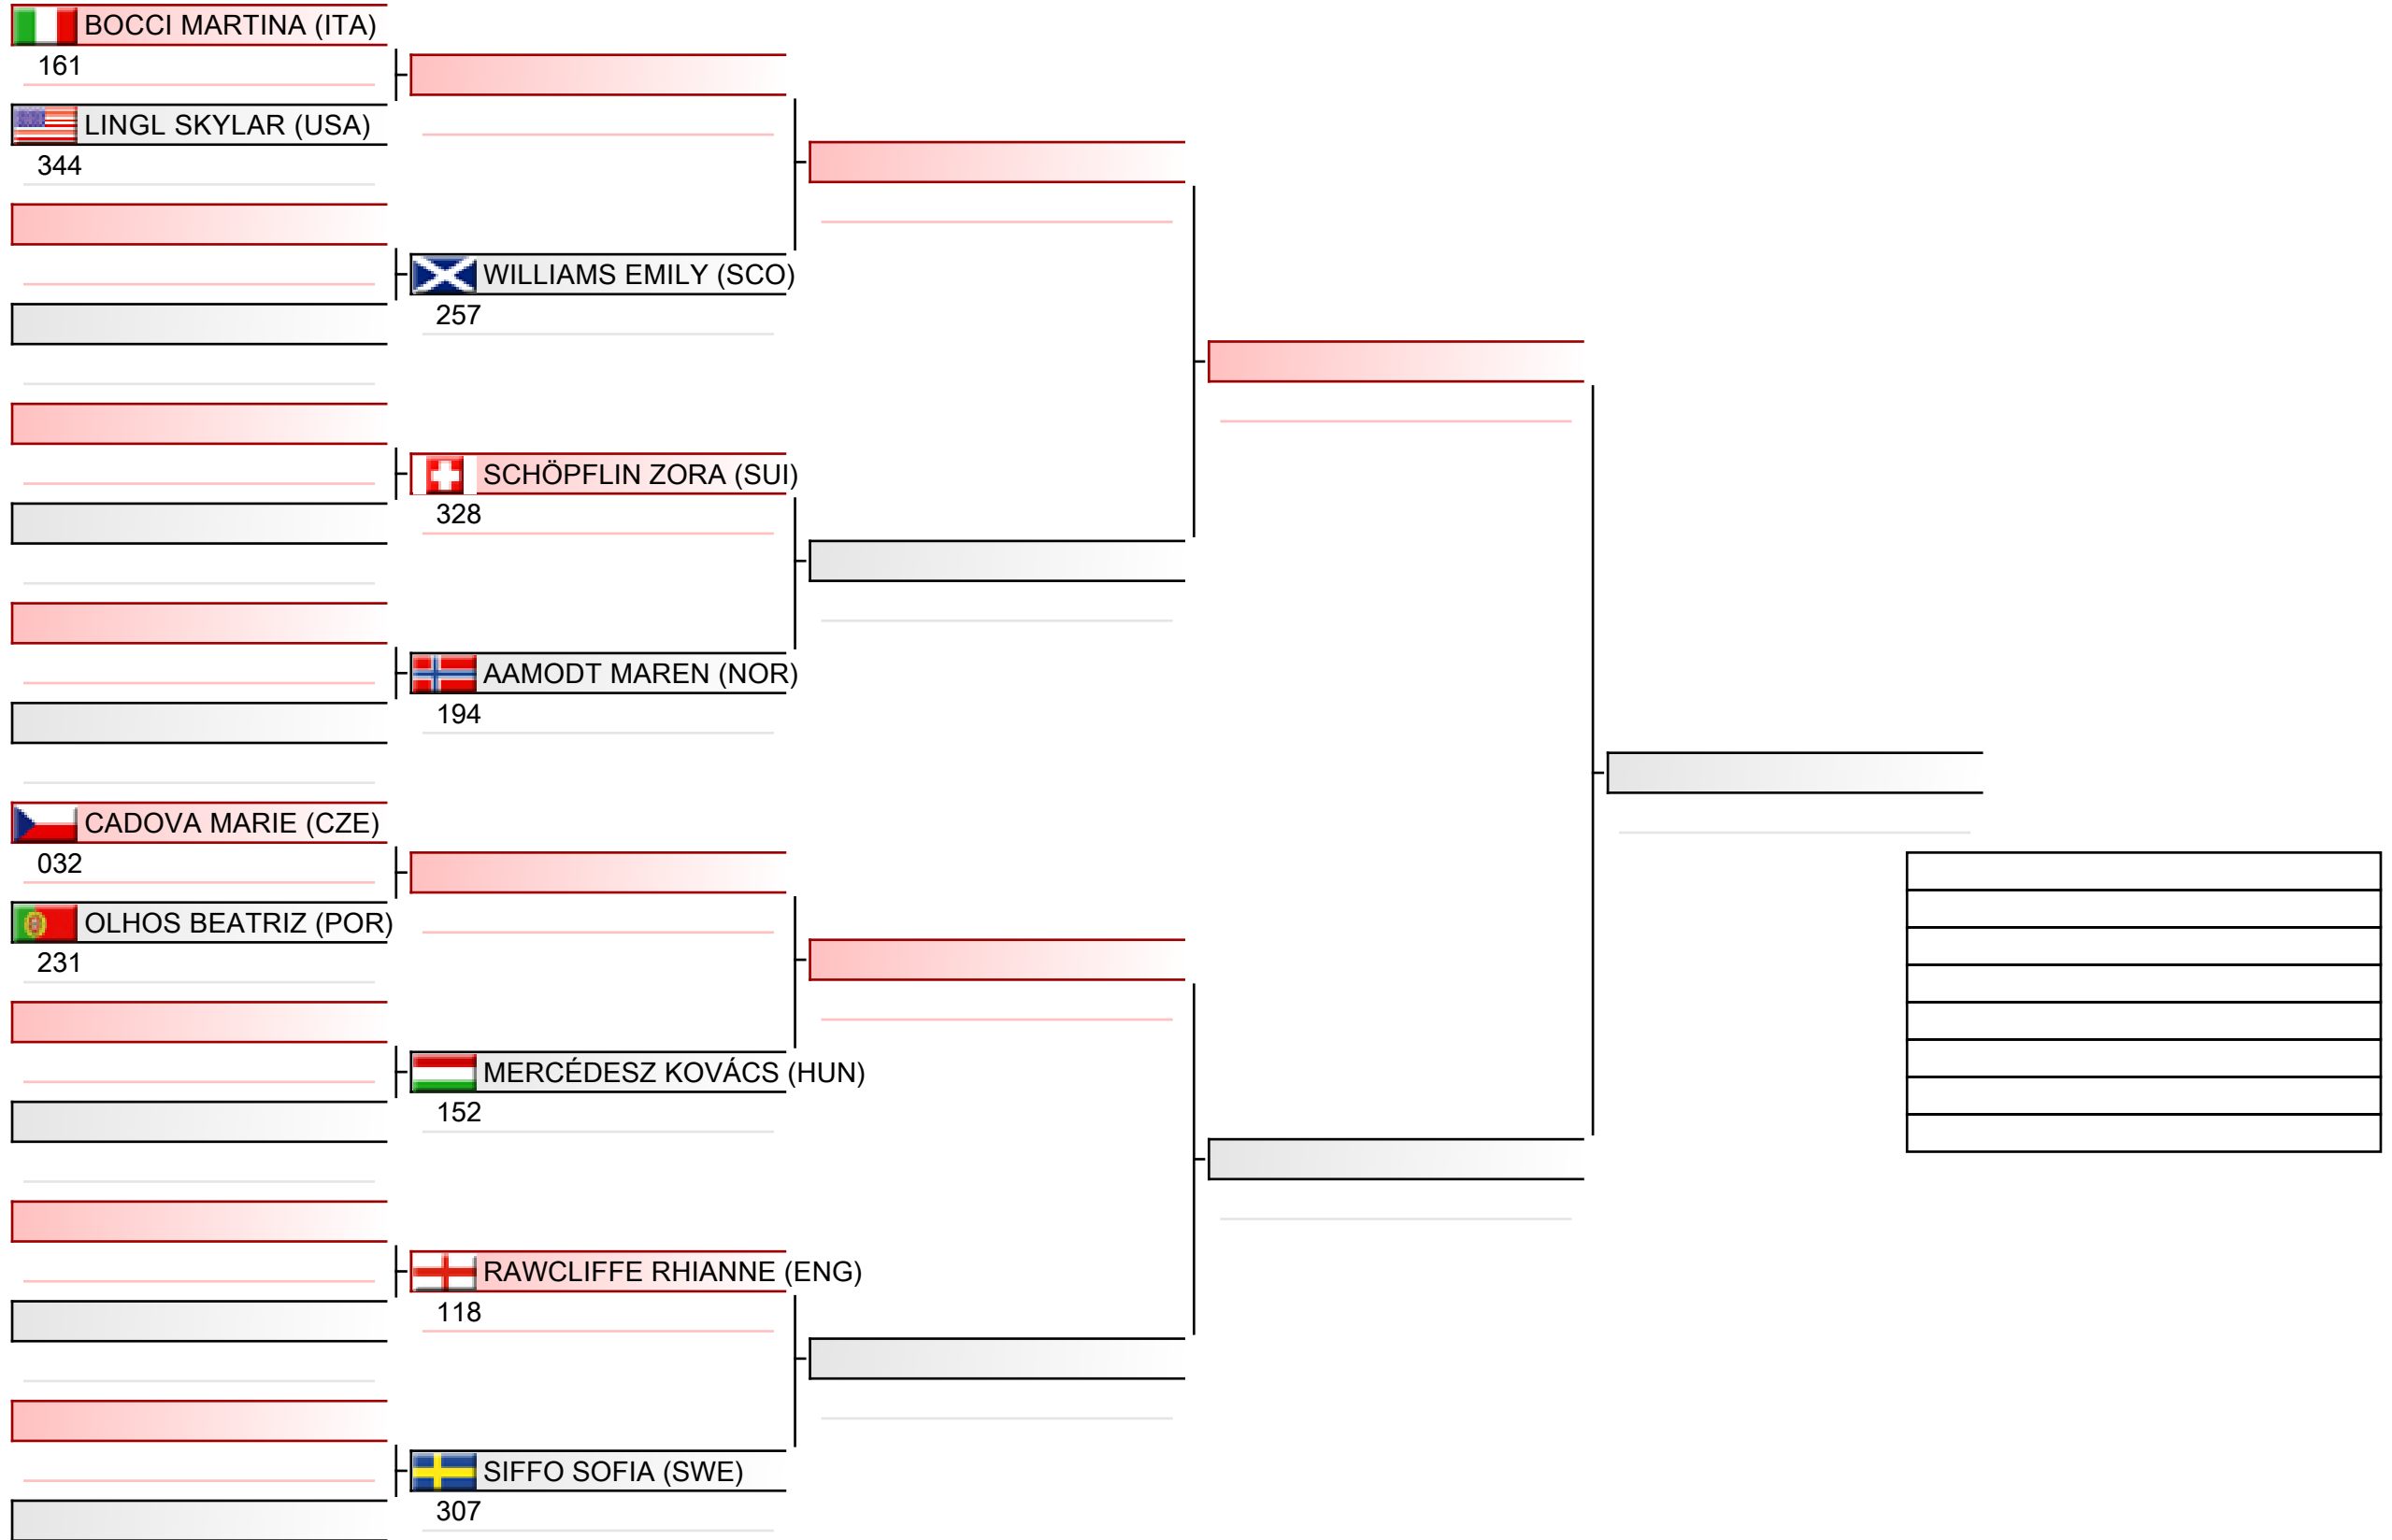

Senior ladies individual kumite

WSKA World Shotokan Karate-do Championships 2022, Kings Dock, Port of Liverpool, 16 Monarchs Quay, Liverpool L3 4FP, Vereinigtes Königreich, ENG

Tatami
1 12:45

Pool
3/4