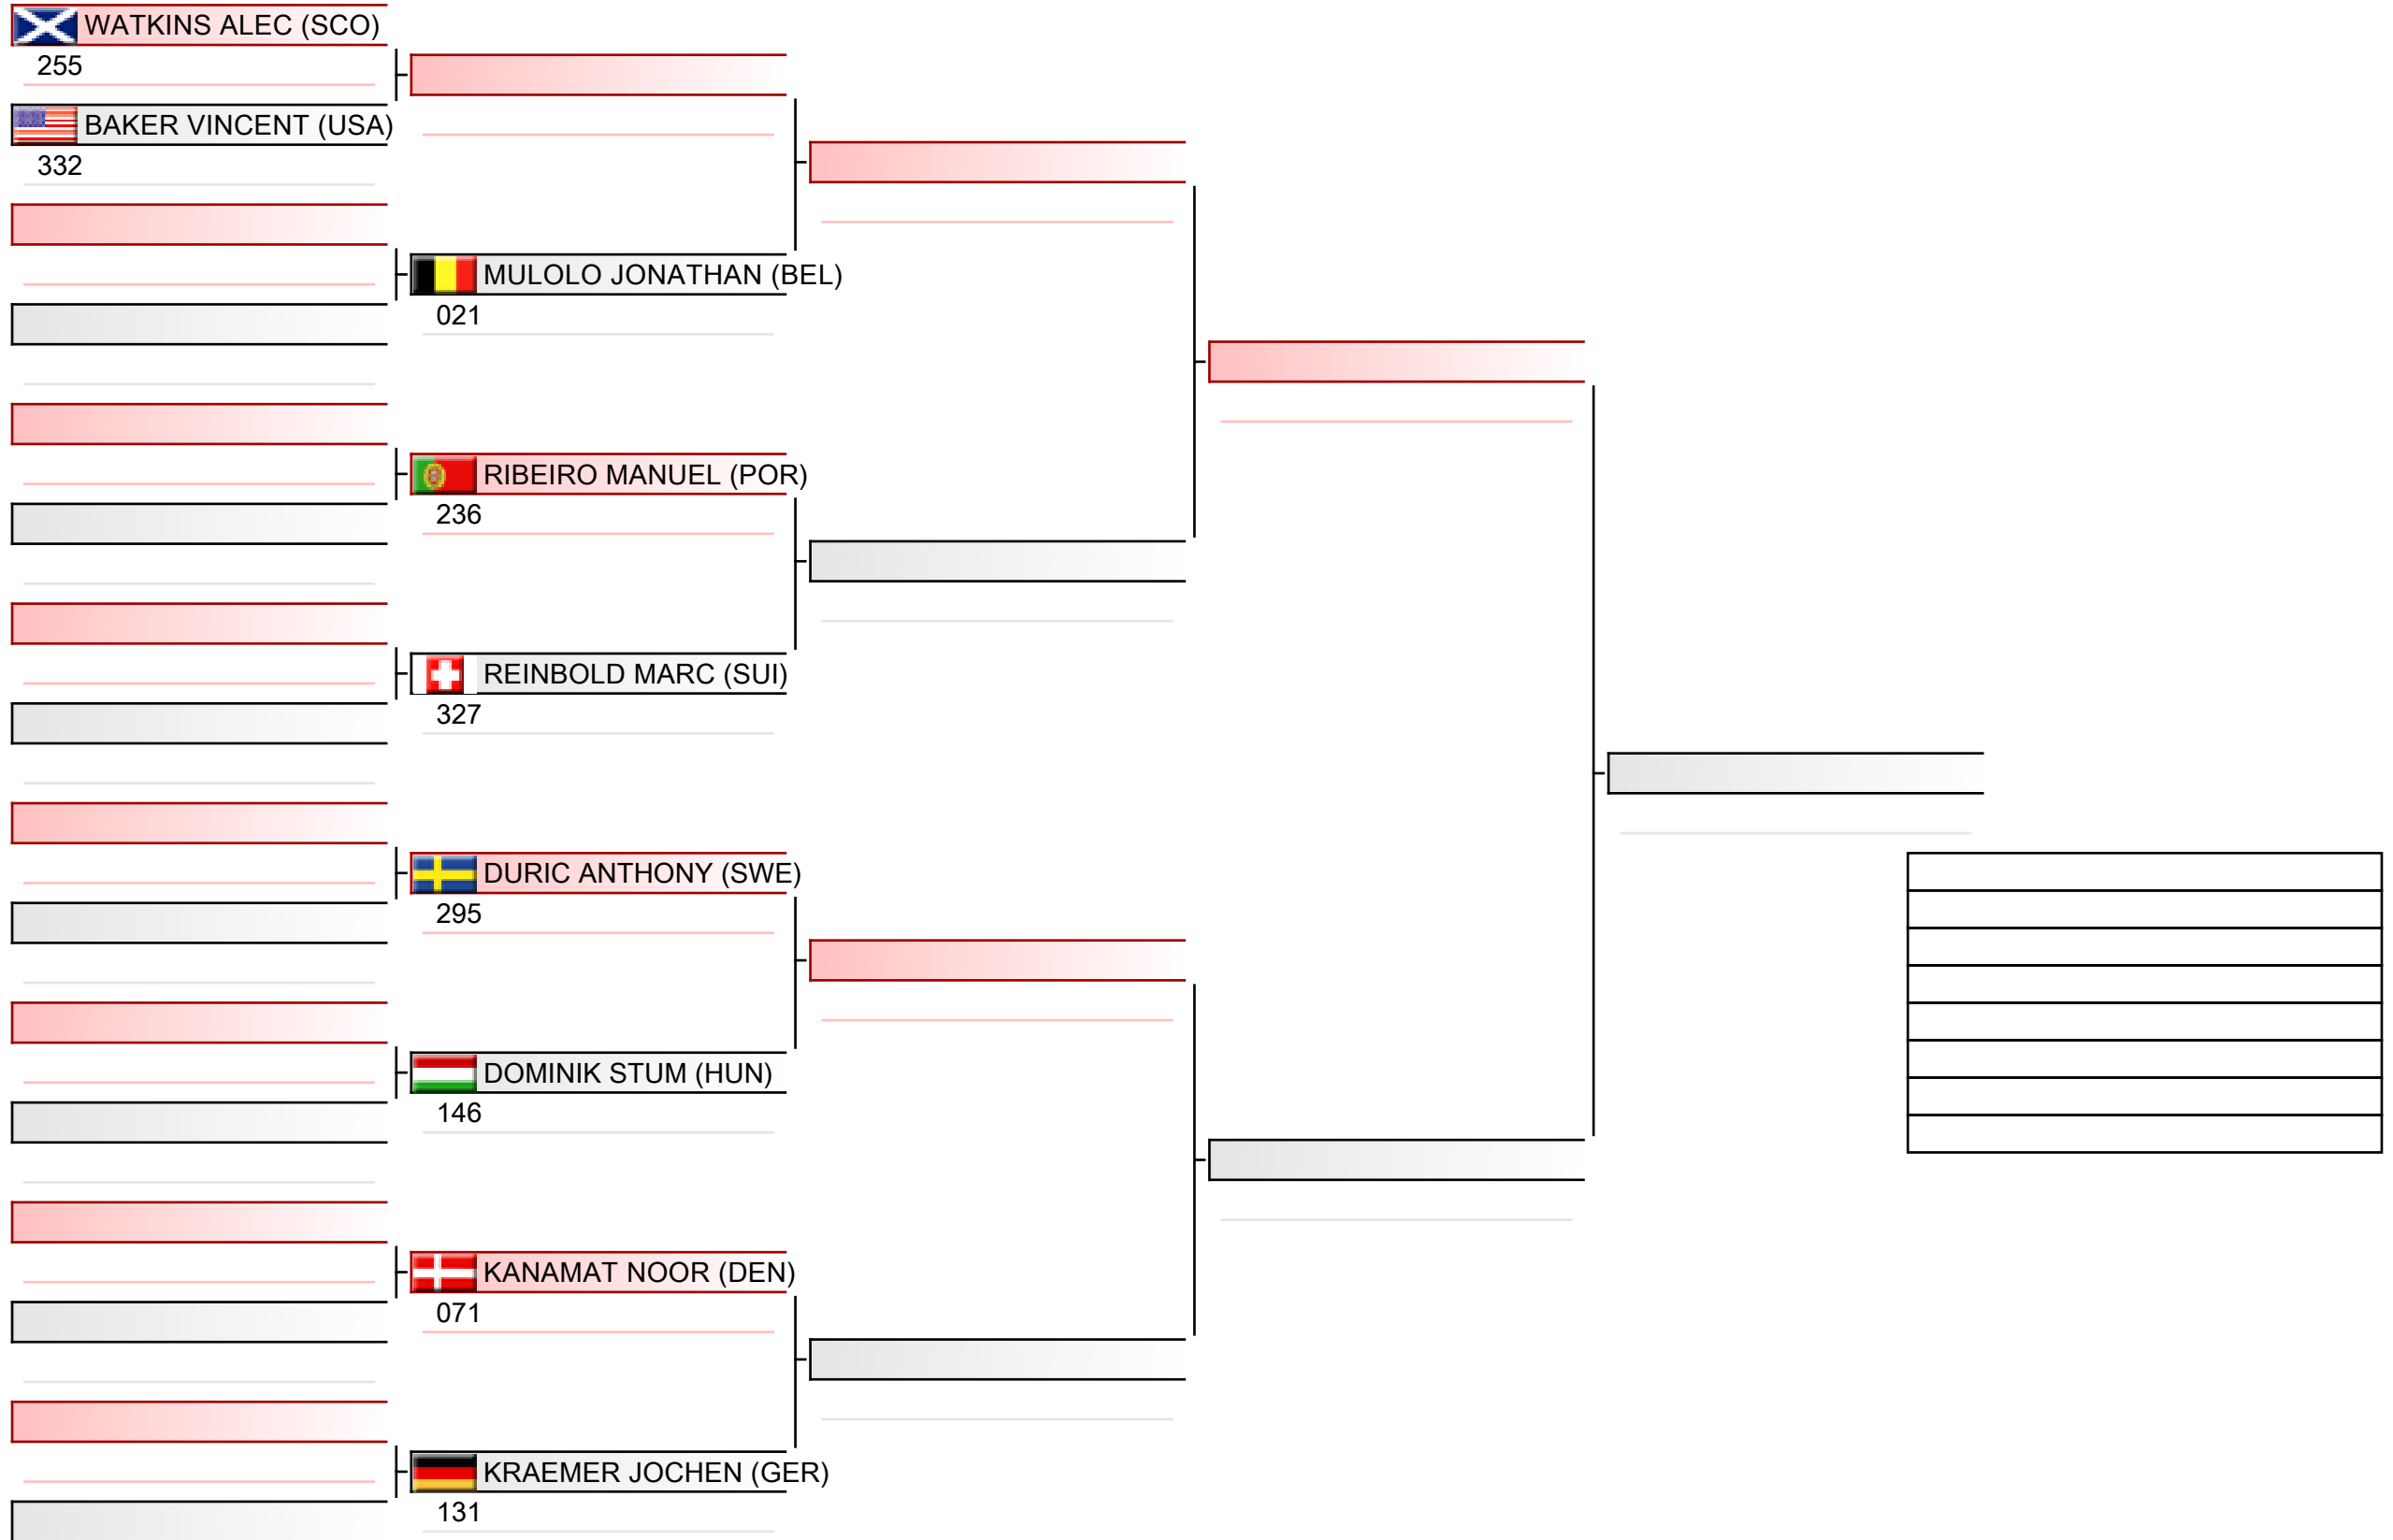

Senior men individual kumite

WSKA World Shotokan Karate-do Championships 2022, Kings Dock, Port of Liverpool, 16 Monarchs Quay, Liverpool L3 4FP, Vereinigtes Königreich, ENG

Tatami
3 12:30

Pool
8/8