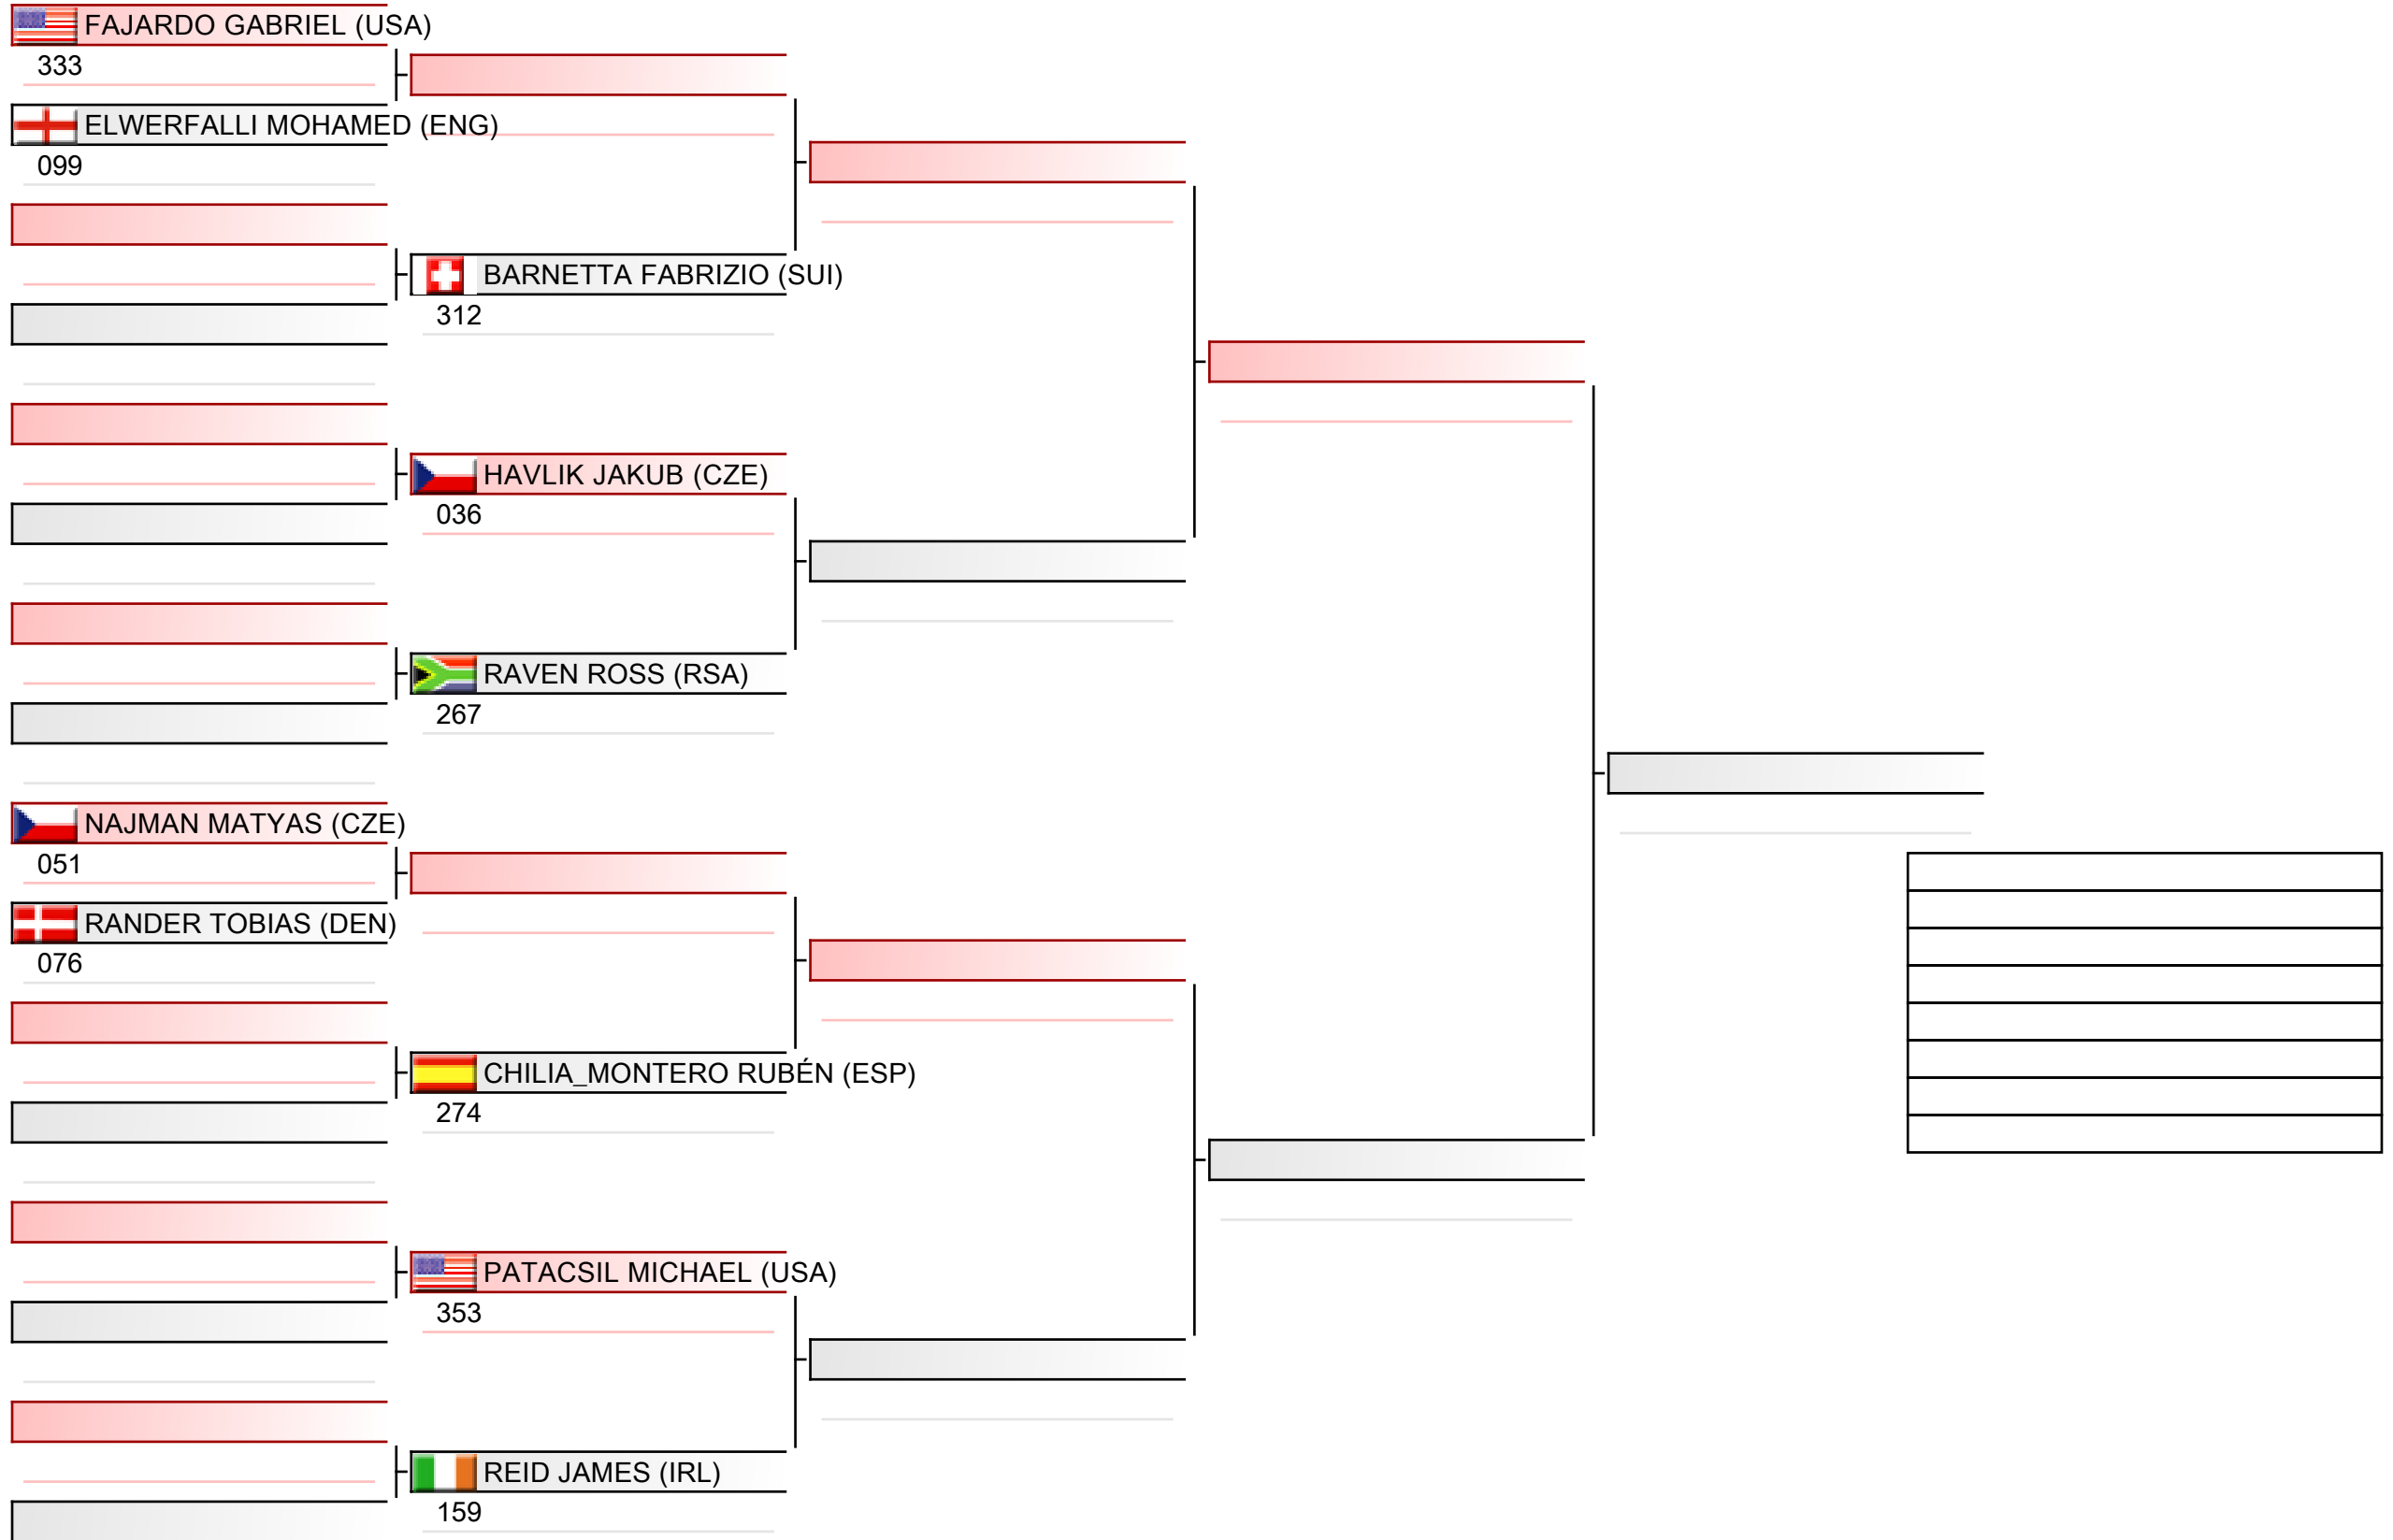

Youth men individual kata

WSKA World Shotokan Karate-do Championships 2022, Kings Dock, Port of Liverpool, 16 Monarchs Quay, Liverpool L3 4FP, Vereinigtes Königreich, ENG

Tatami
1 10:30

Pool
2/2