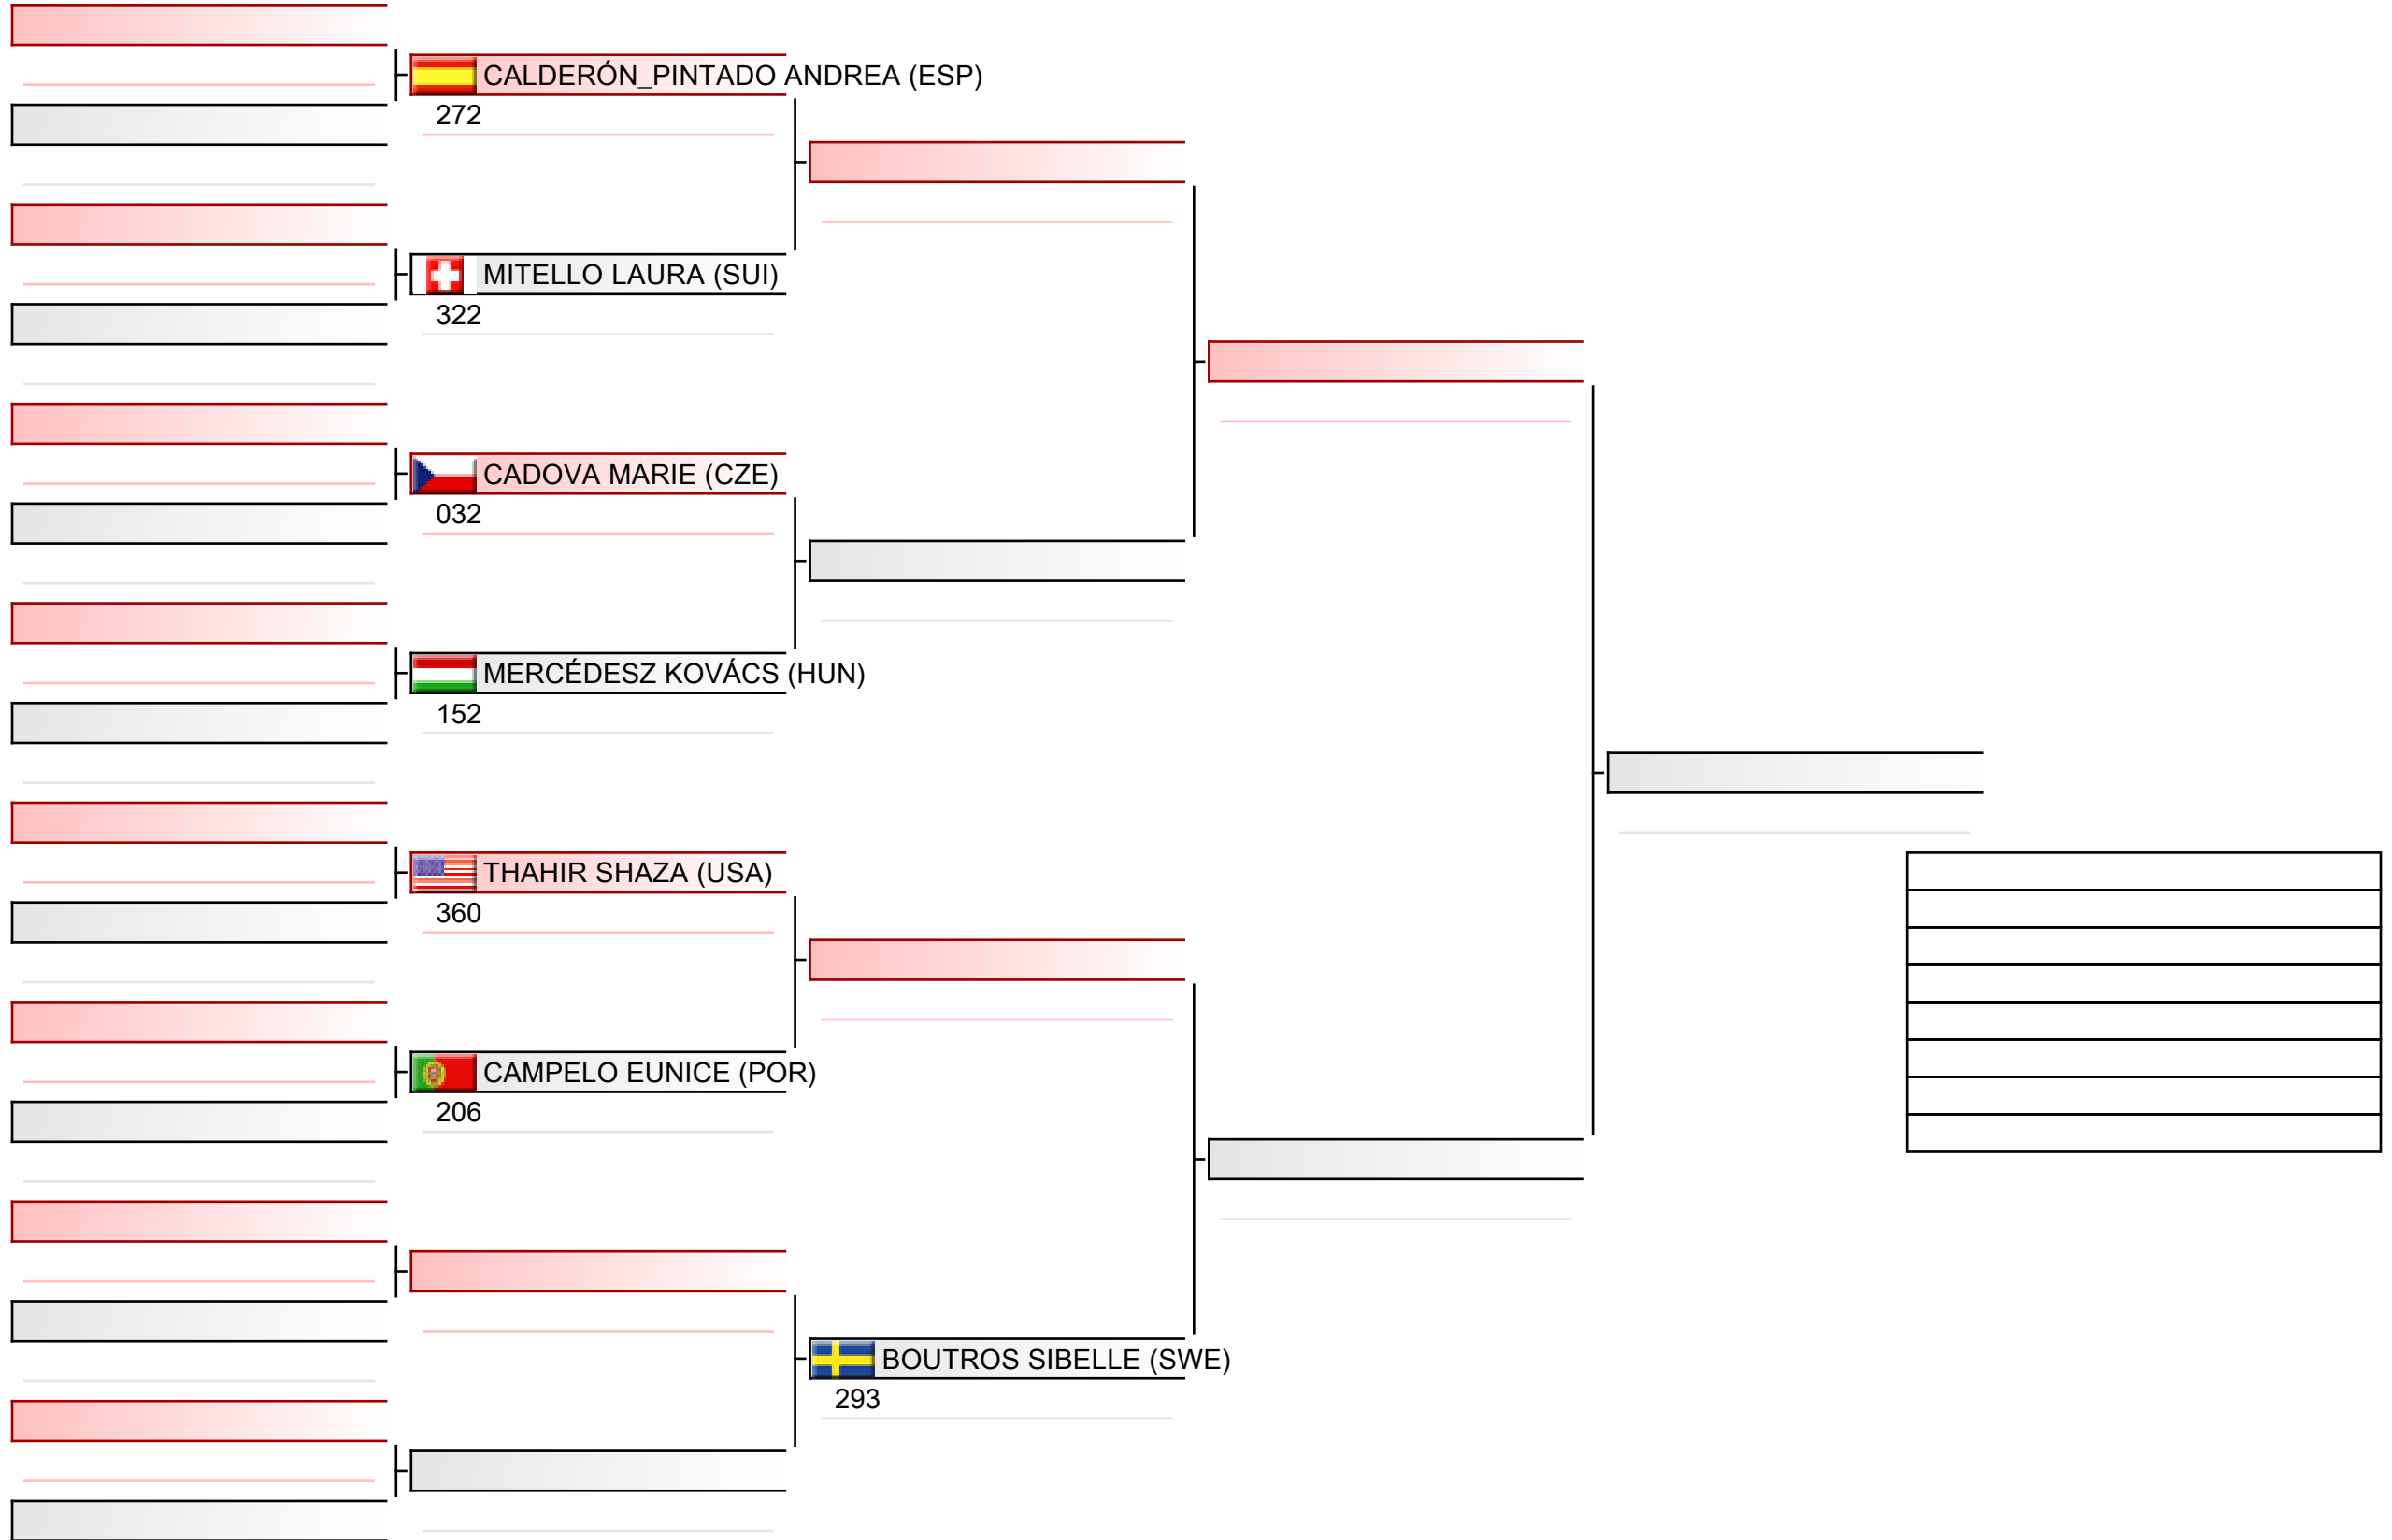

Junior ladies individual kumite

WSKA World Shotokan Karate-do Championships 2022, Kings Dock, Port of Liverpool, 16 Monarchs Quay, Liverpool L3 4FP, Vereinigtes Königreich, ENG

Tatami
4 12:50

Pool
4/4