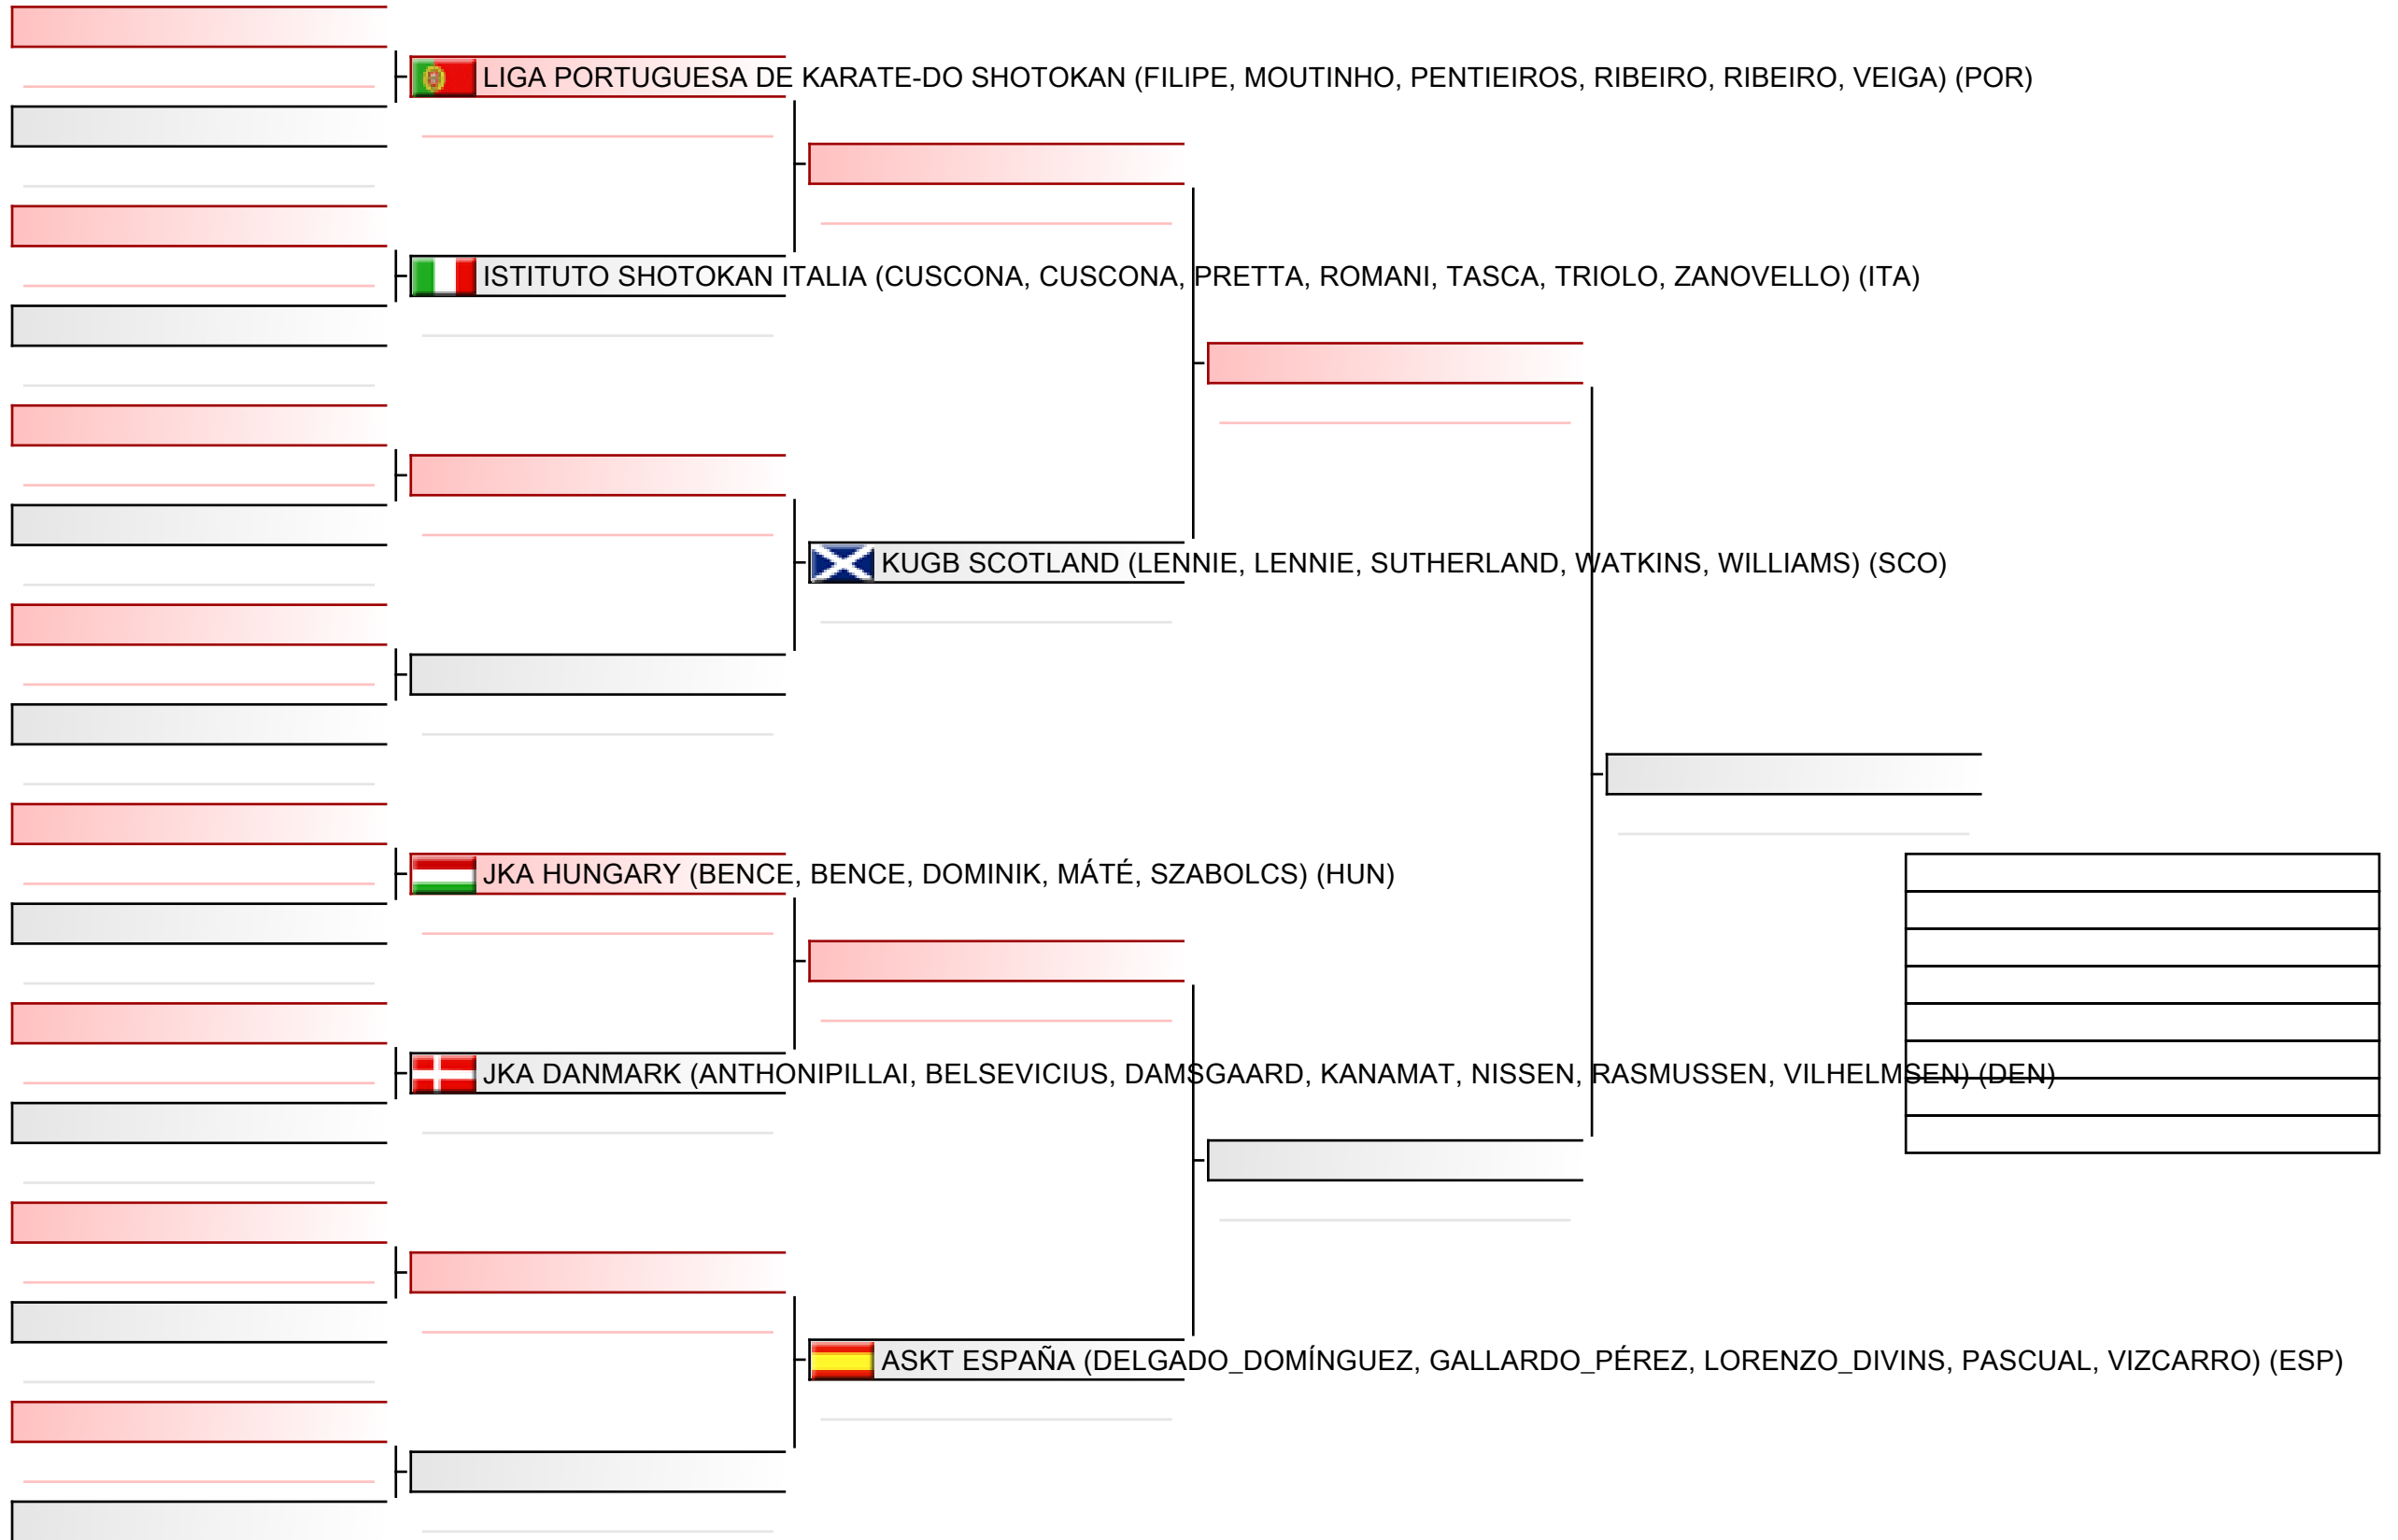

Senior men team kumite

WSKA World Shotokan Karate-do Championships 2022, Kings Dock, Port of Liverpool, 16 Monarchs Quay, Liverpool L3 4FP, Vereinigtes Königreich, ENG

Tatami
3 14:10

Pool
1/2