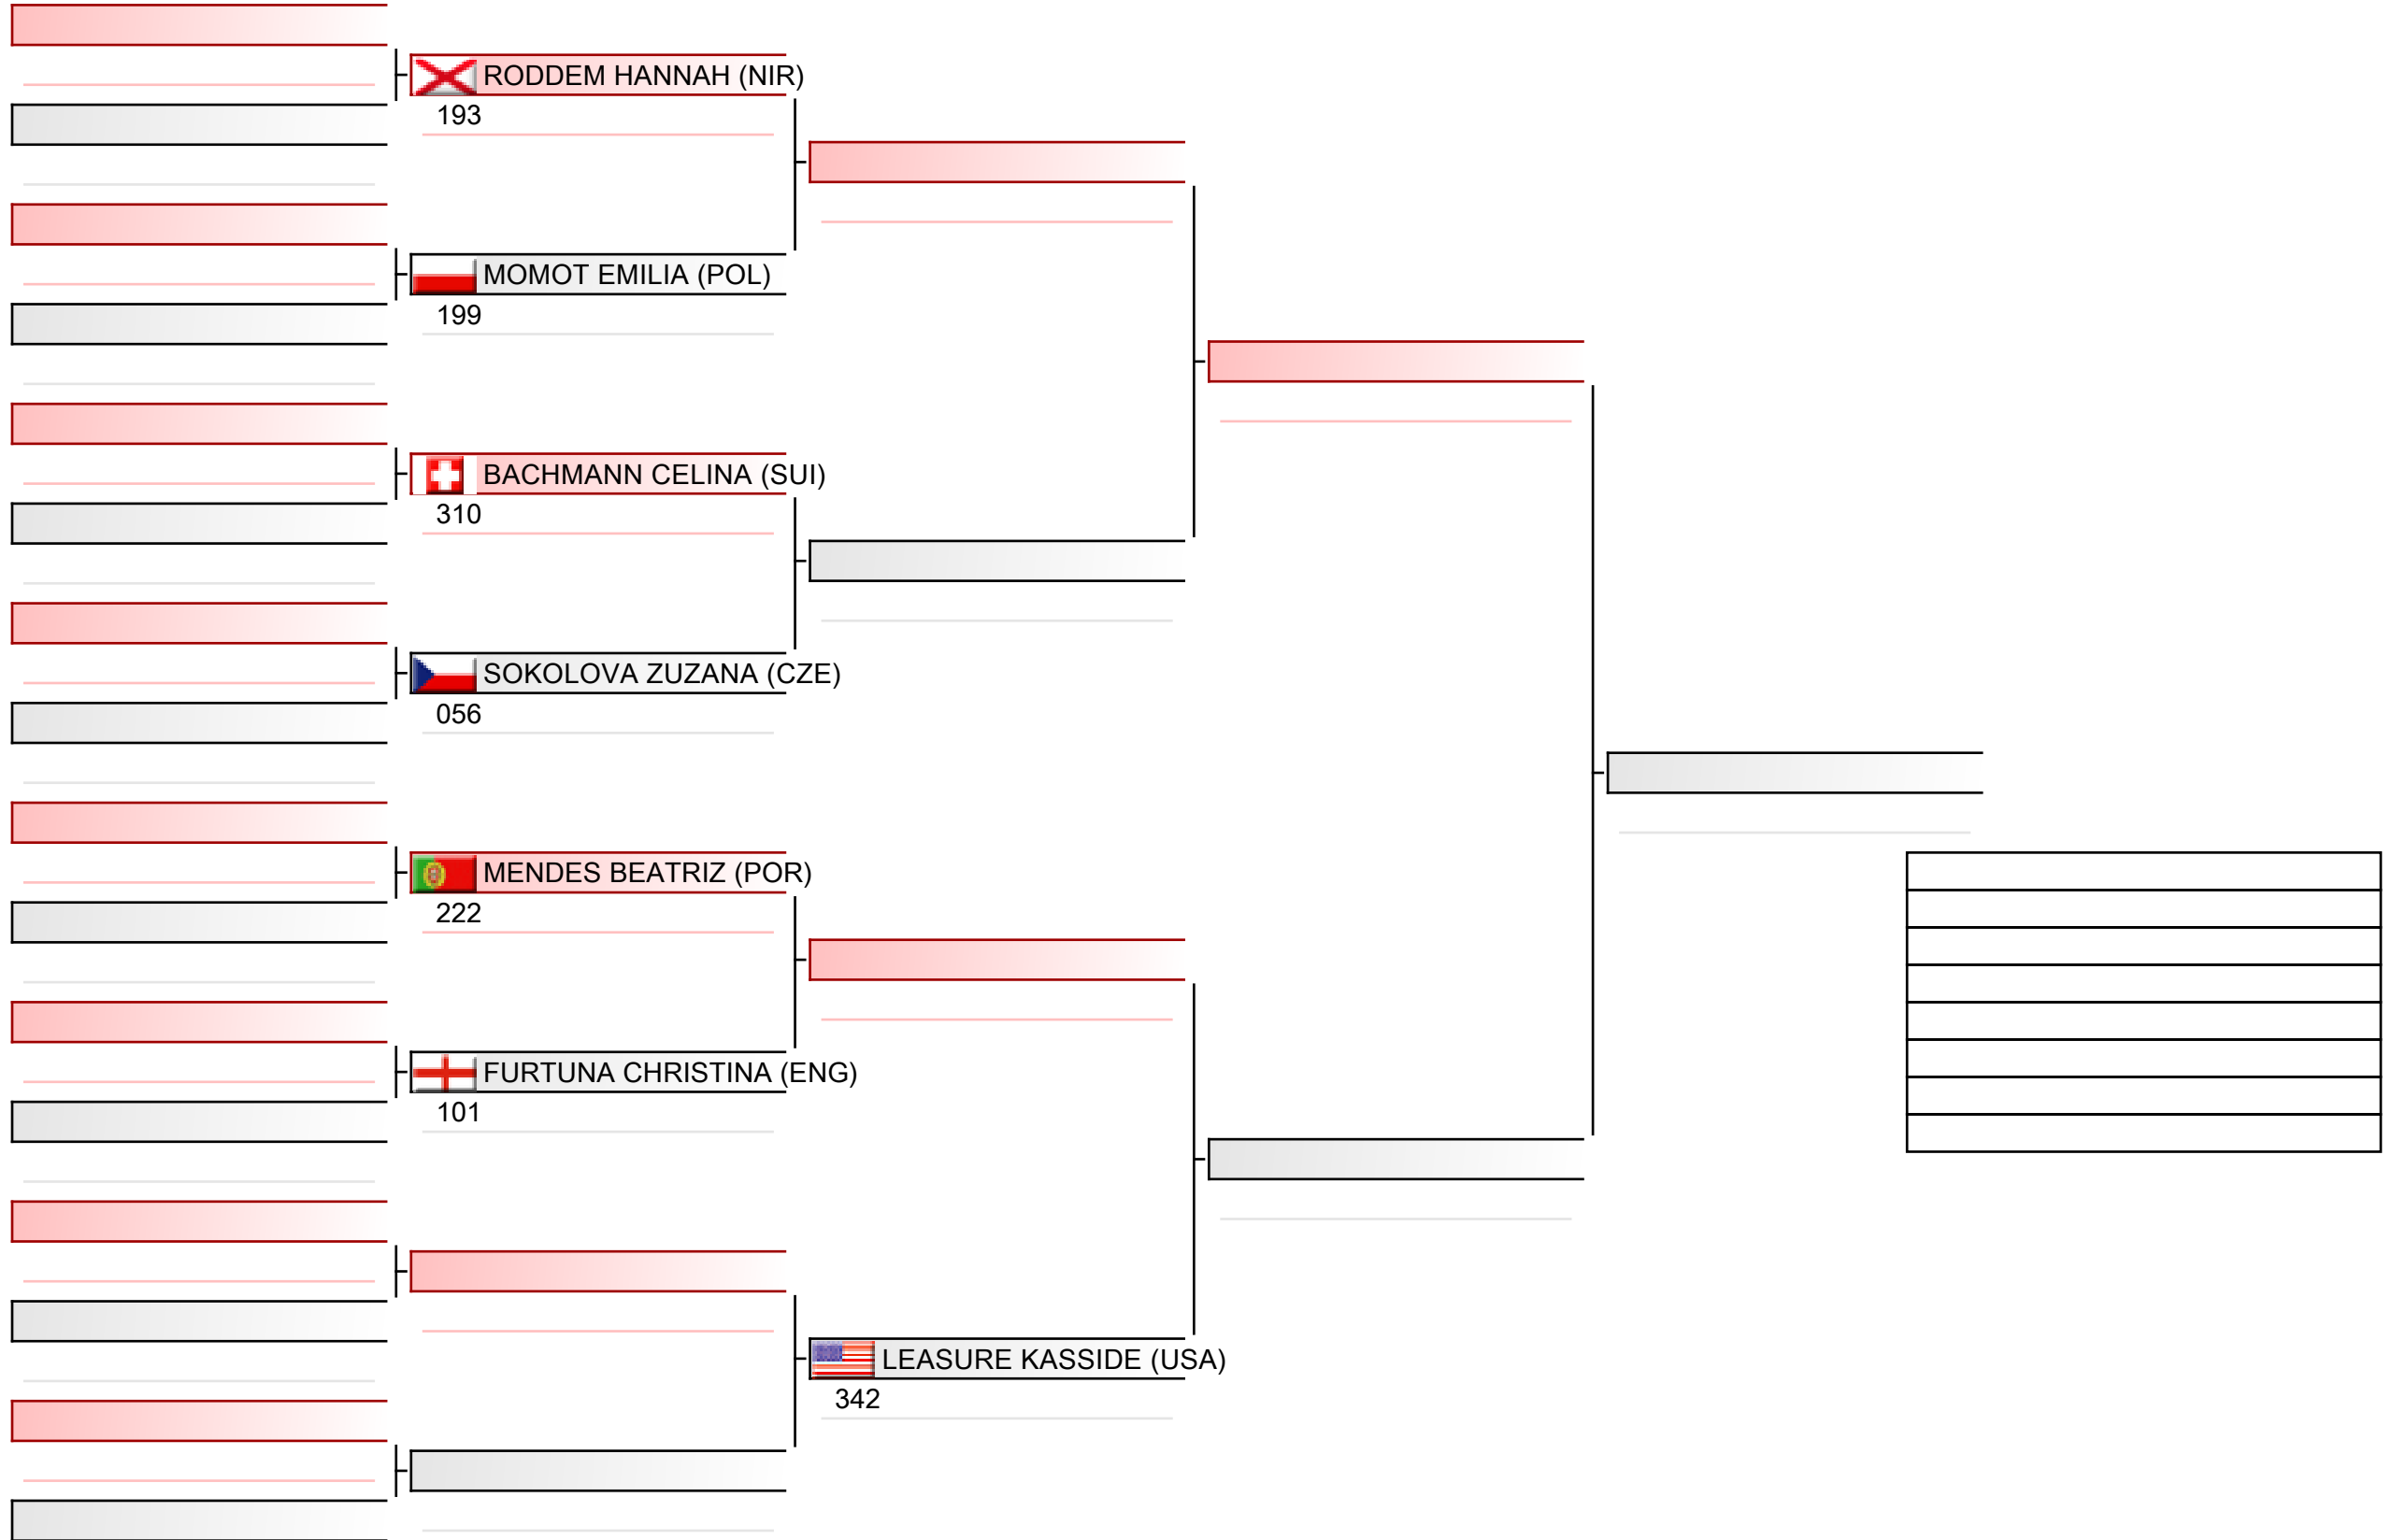

Cadet ladies individual kumite

WSKA World Shotokan Karate-do Championships 2022, Kings Dock, Port of Liverpool, 16 Monarchs Quay, Liverpool L3 4FP, Vereinigtes Königreich, ENG

Tatami
1 11:10

Pool
1/4