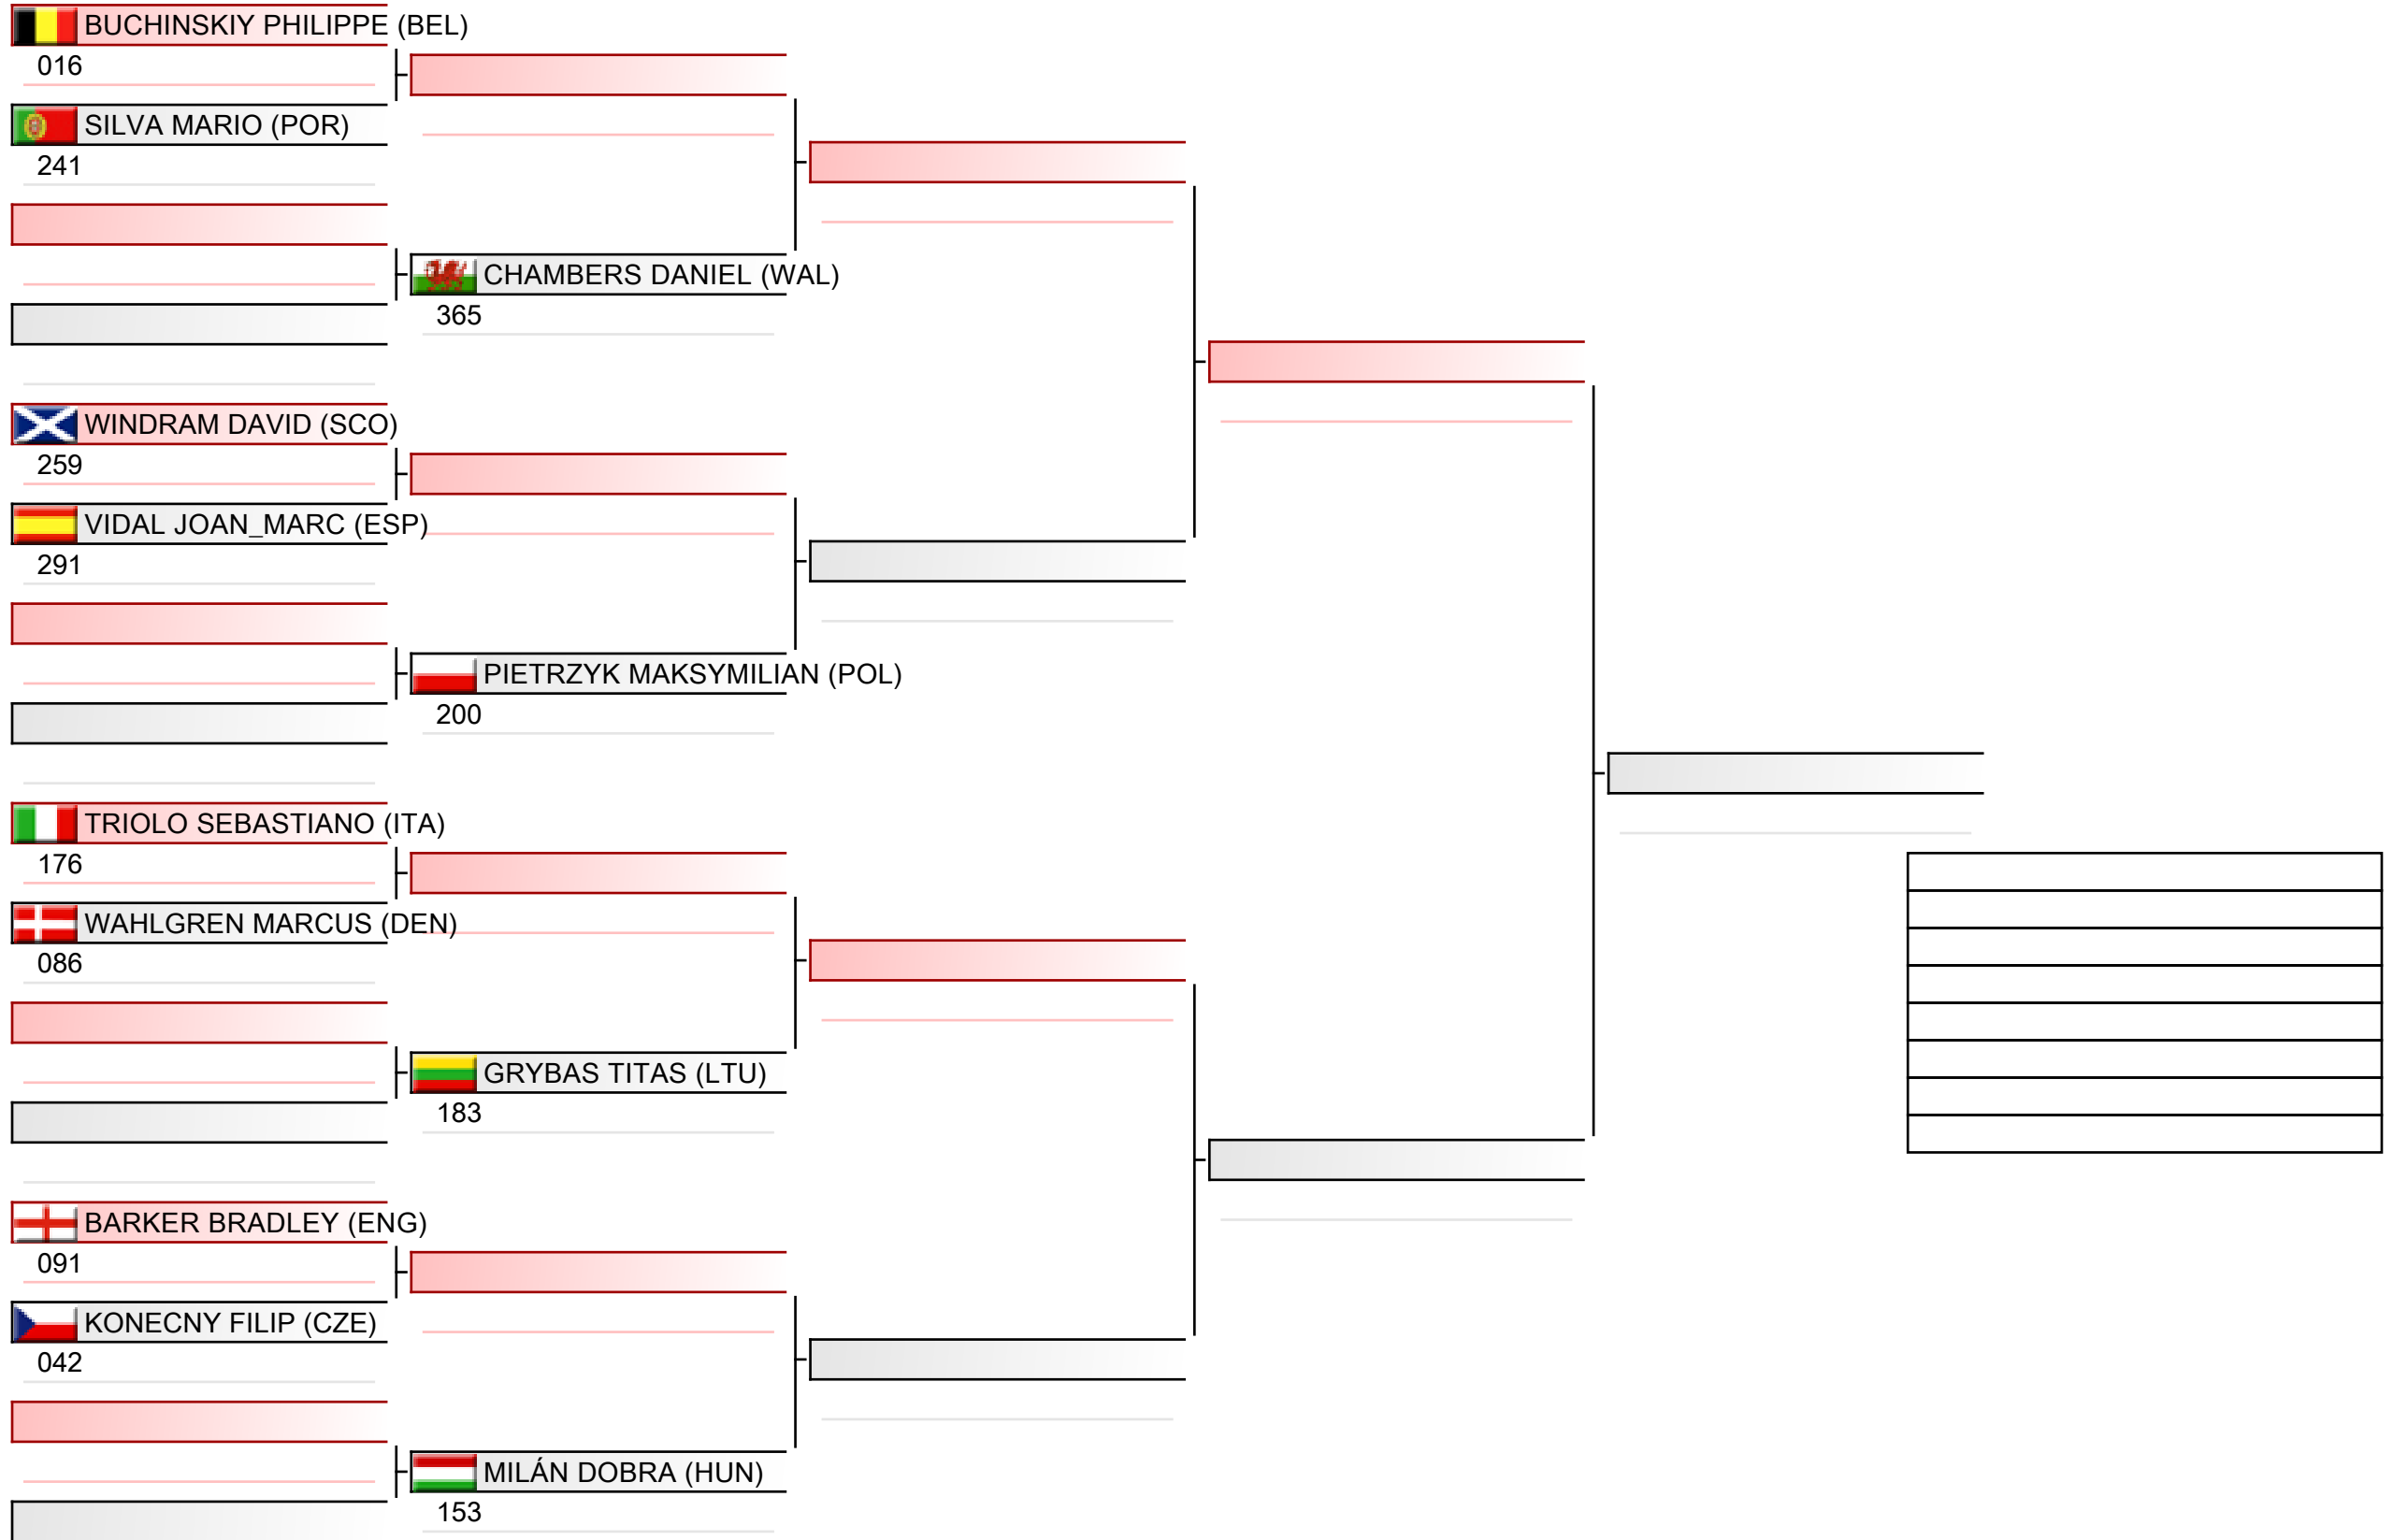

Junior men individual kumite

WSKA World Shotokan Karate-do Championships 2022, Kings Dock, Port of Liverpool, 16 Monarchs Quay, Liverpool L3 4FP, Vereinigtes Königreich, ENG

Tatami
3 11:55

Pool
3/4