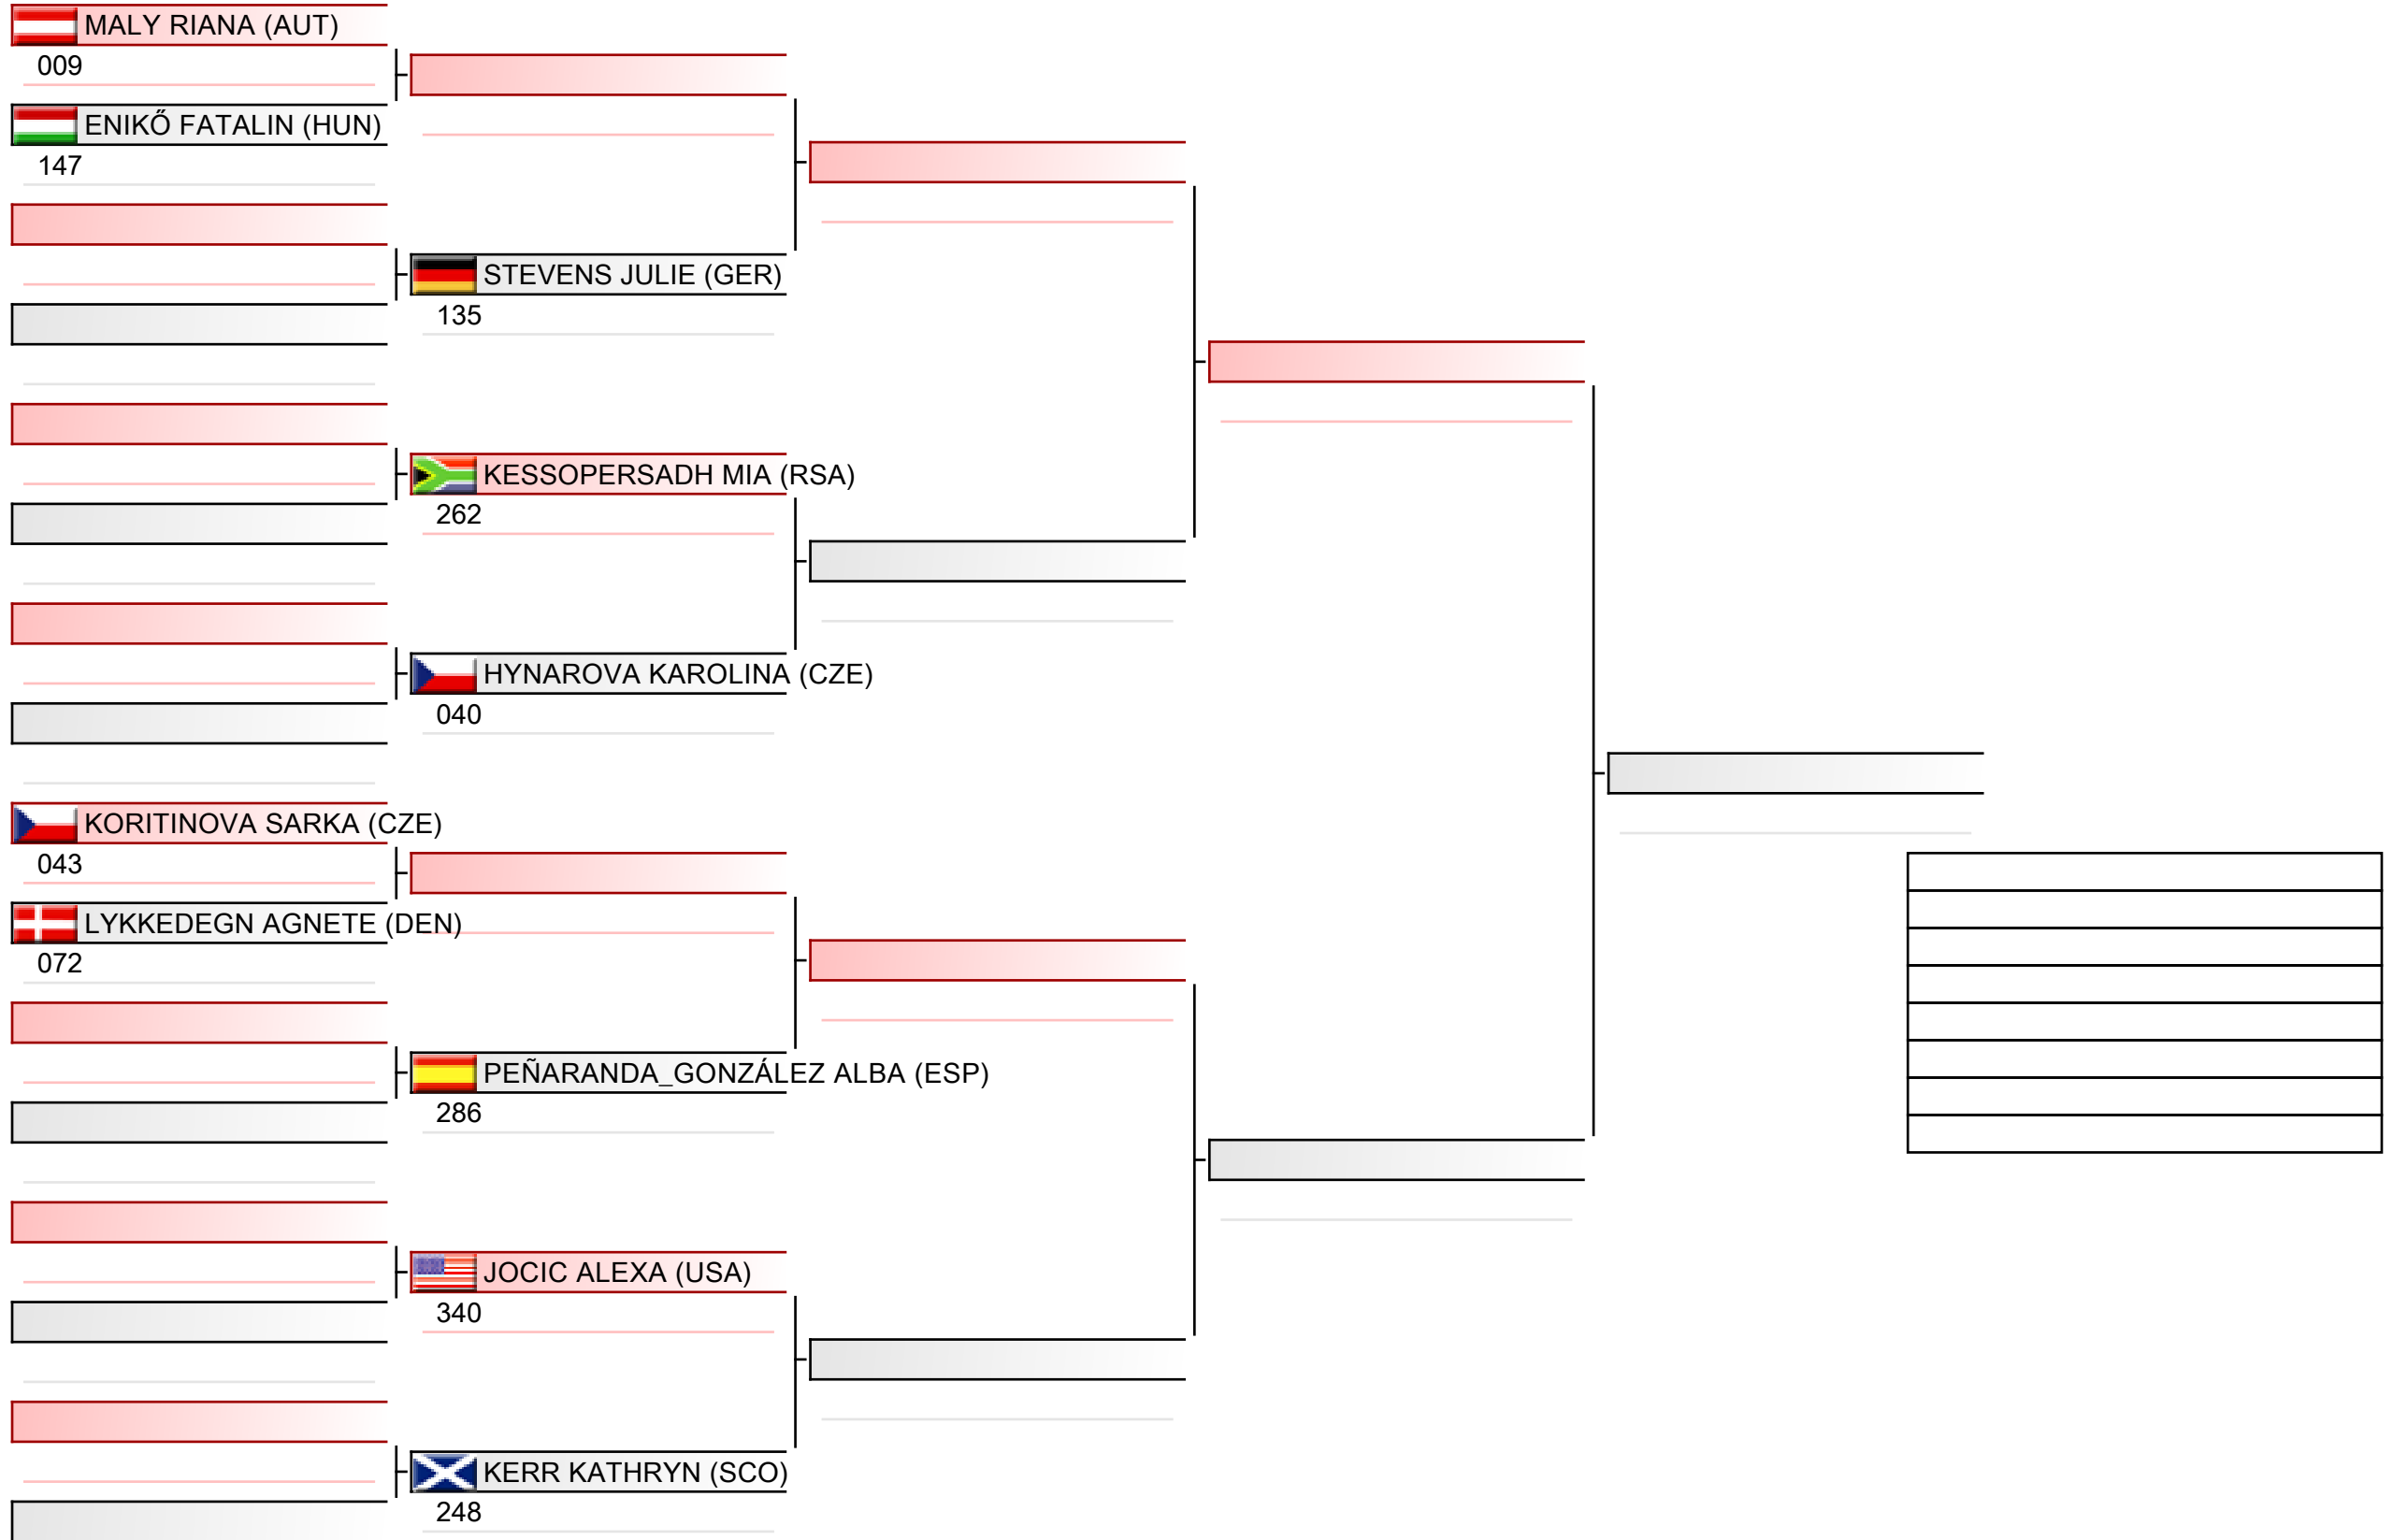

Youth ladies individual kata

WSKA World Shotokan Karate-do Championships 2022, Kings Dock, Port of Liverpool, 16 Monarchs Quay, Liverpool L3 4FP, Vereinigtes Königreich, ENG

Tatami
4 10:35

Pool
2/2