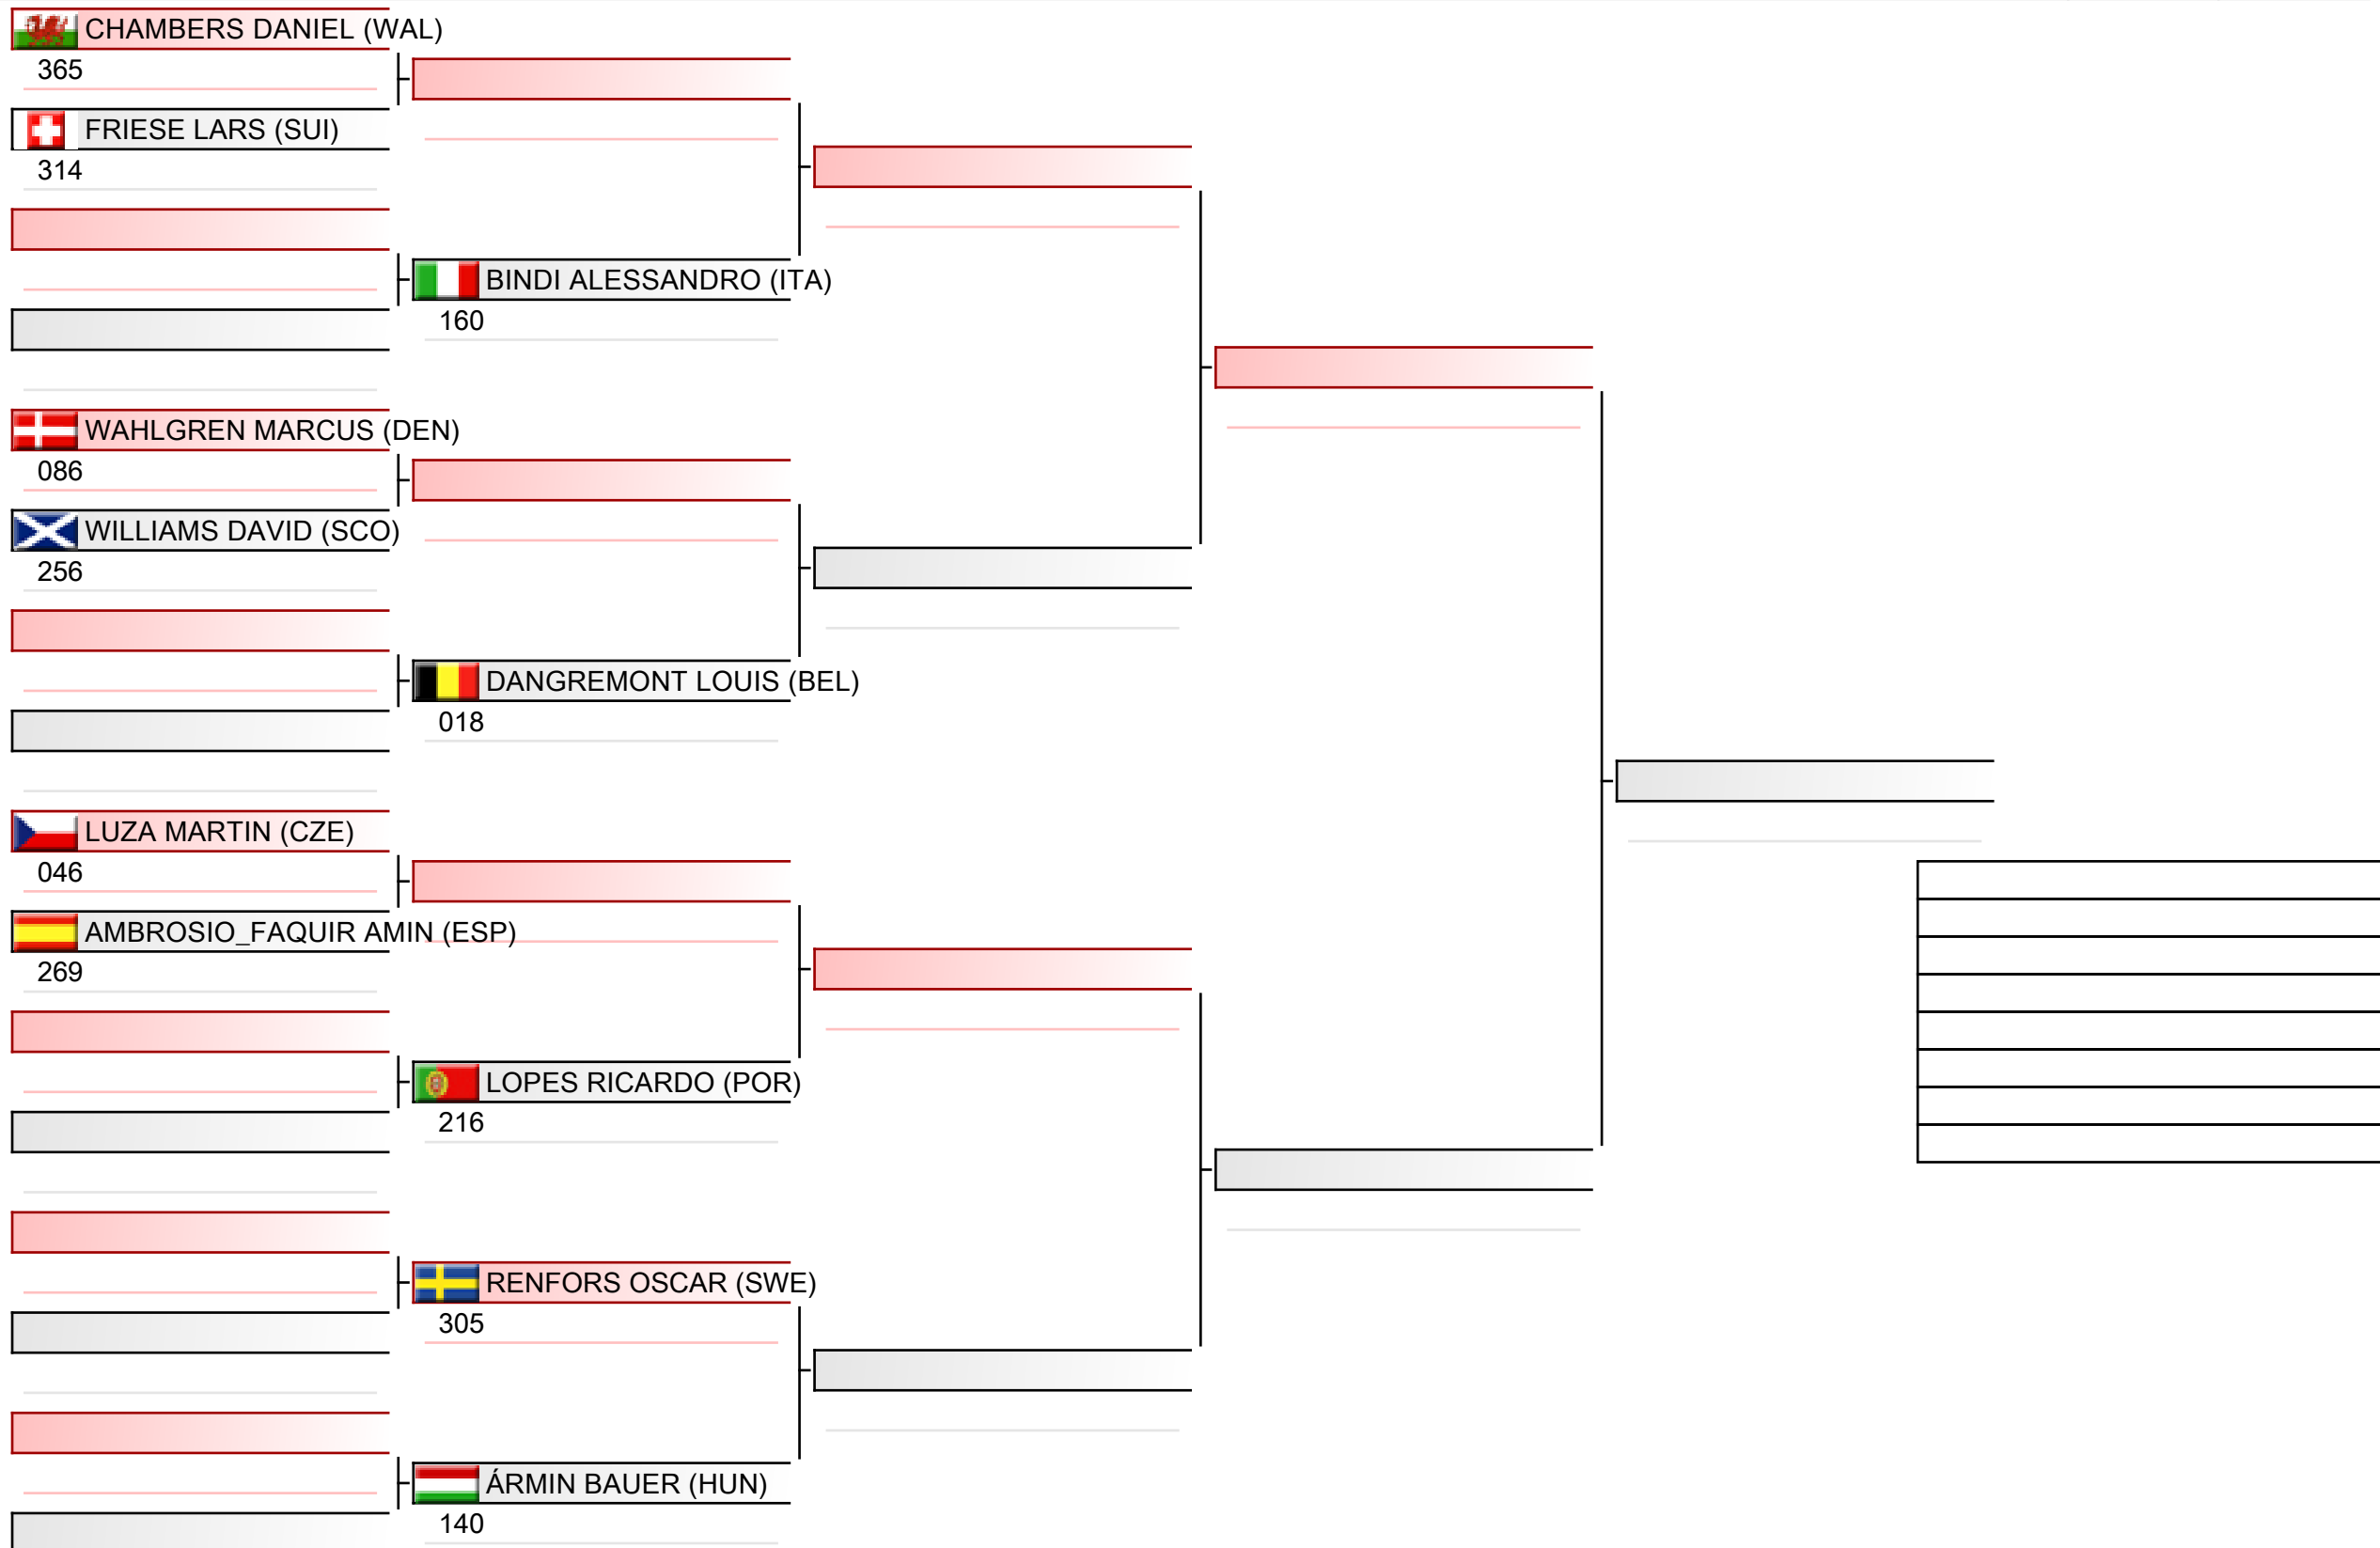

Junior men individual kata

WSKA World Shotokan Karate-do Championships 2022, Kings Dock, Port of Liverpool, 16 Monarchs Quay, Liverpool L3 4FP, Vereinigtes Königreich, ENG

Tatami
2 10:00

Pool
2/4