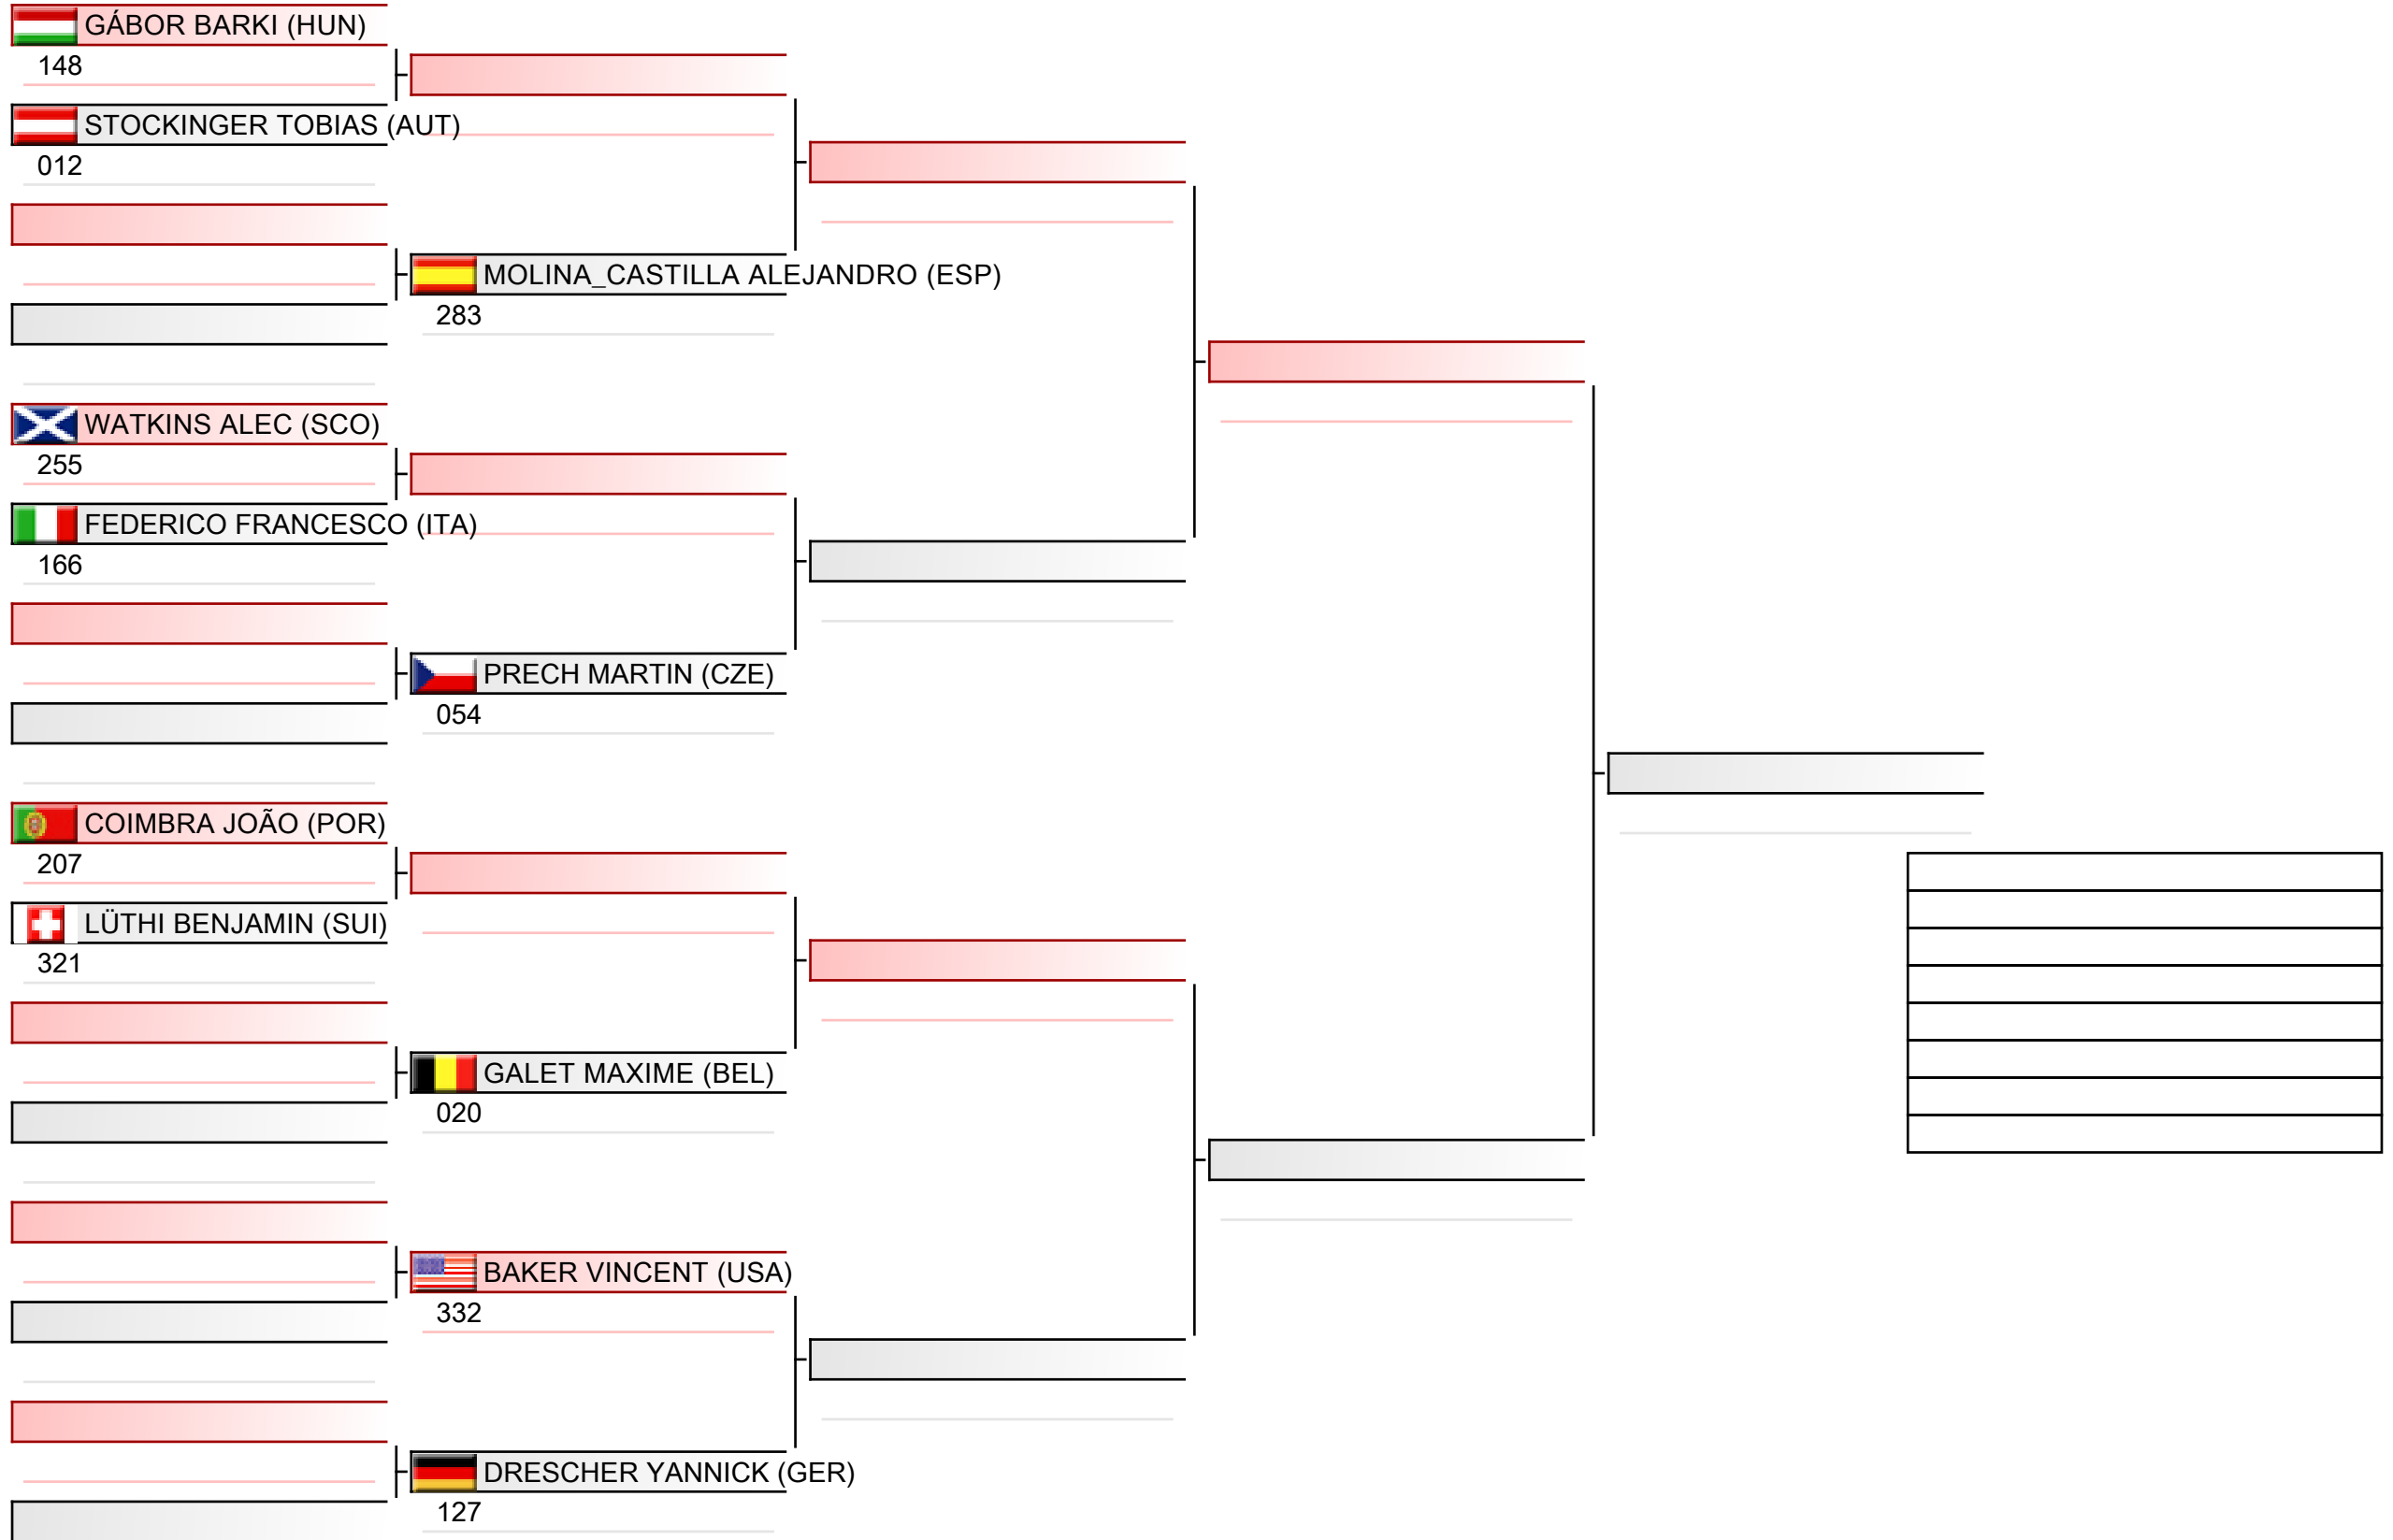

Senior men individual kata

WSKA World Shotokan Karate-do Championships 2022, Kings Dock, Port of Liverpool, 16 Monarchs Quay, Liverpool L3 4FP, Vereinigtes Königreich, ENG

Tatami
4 10:10

Pool
4/4