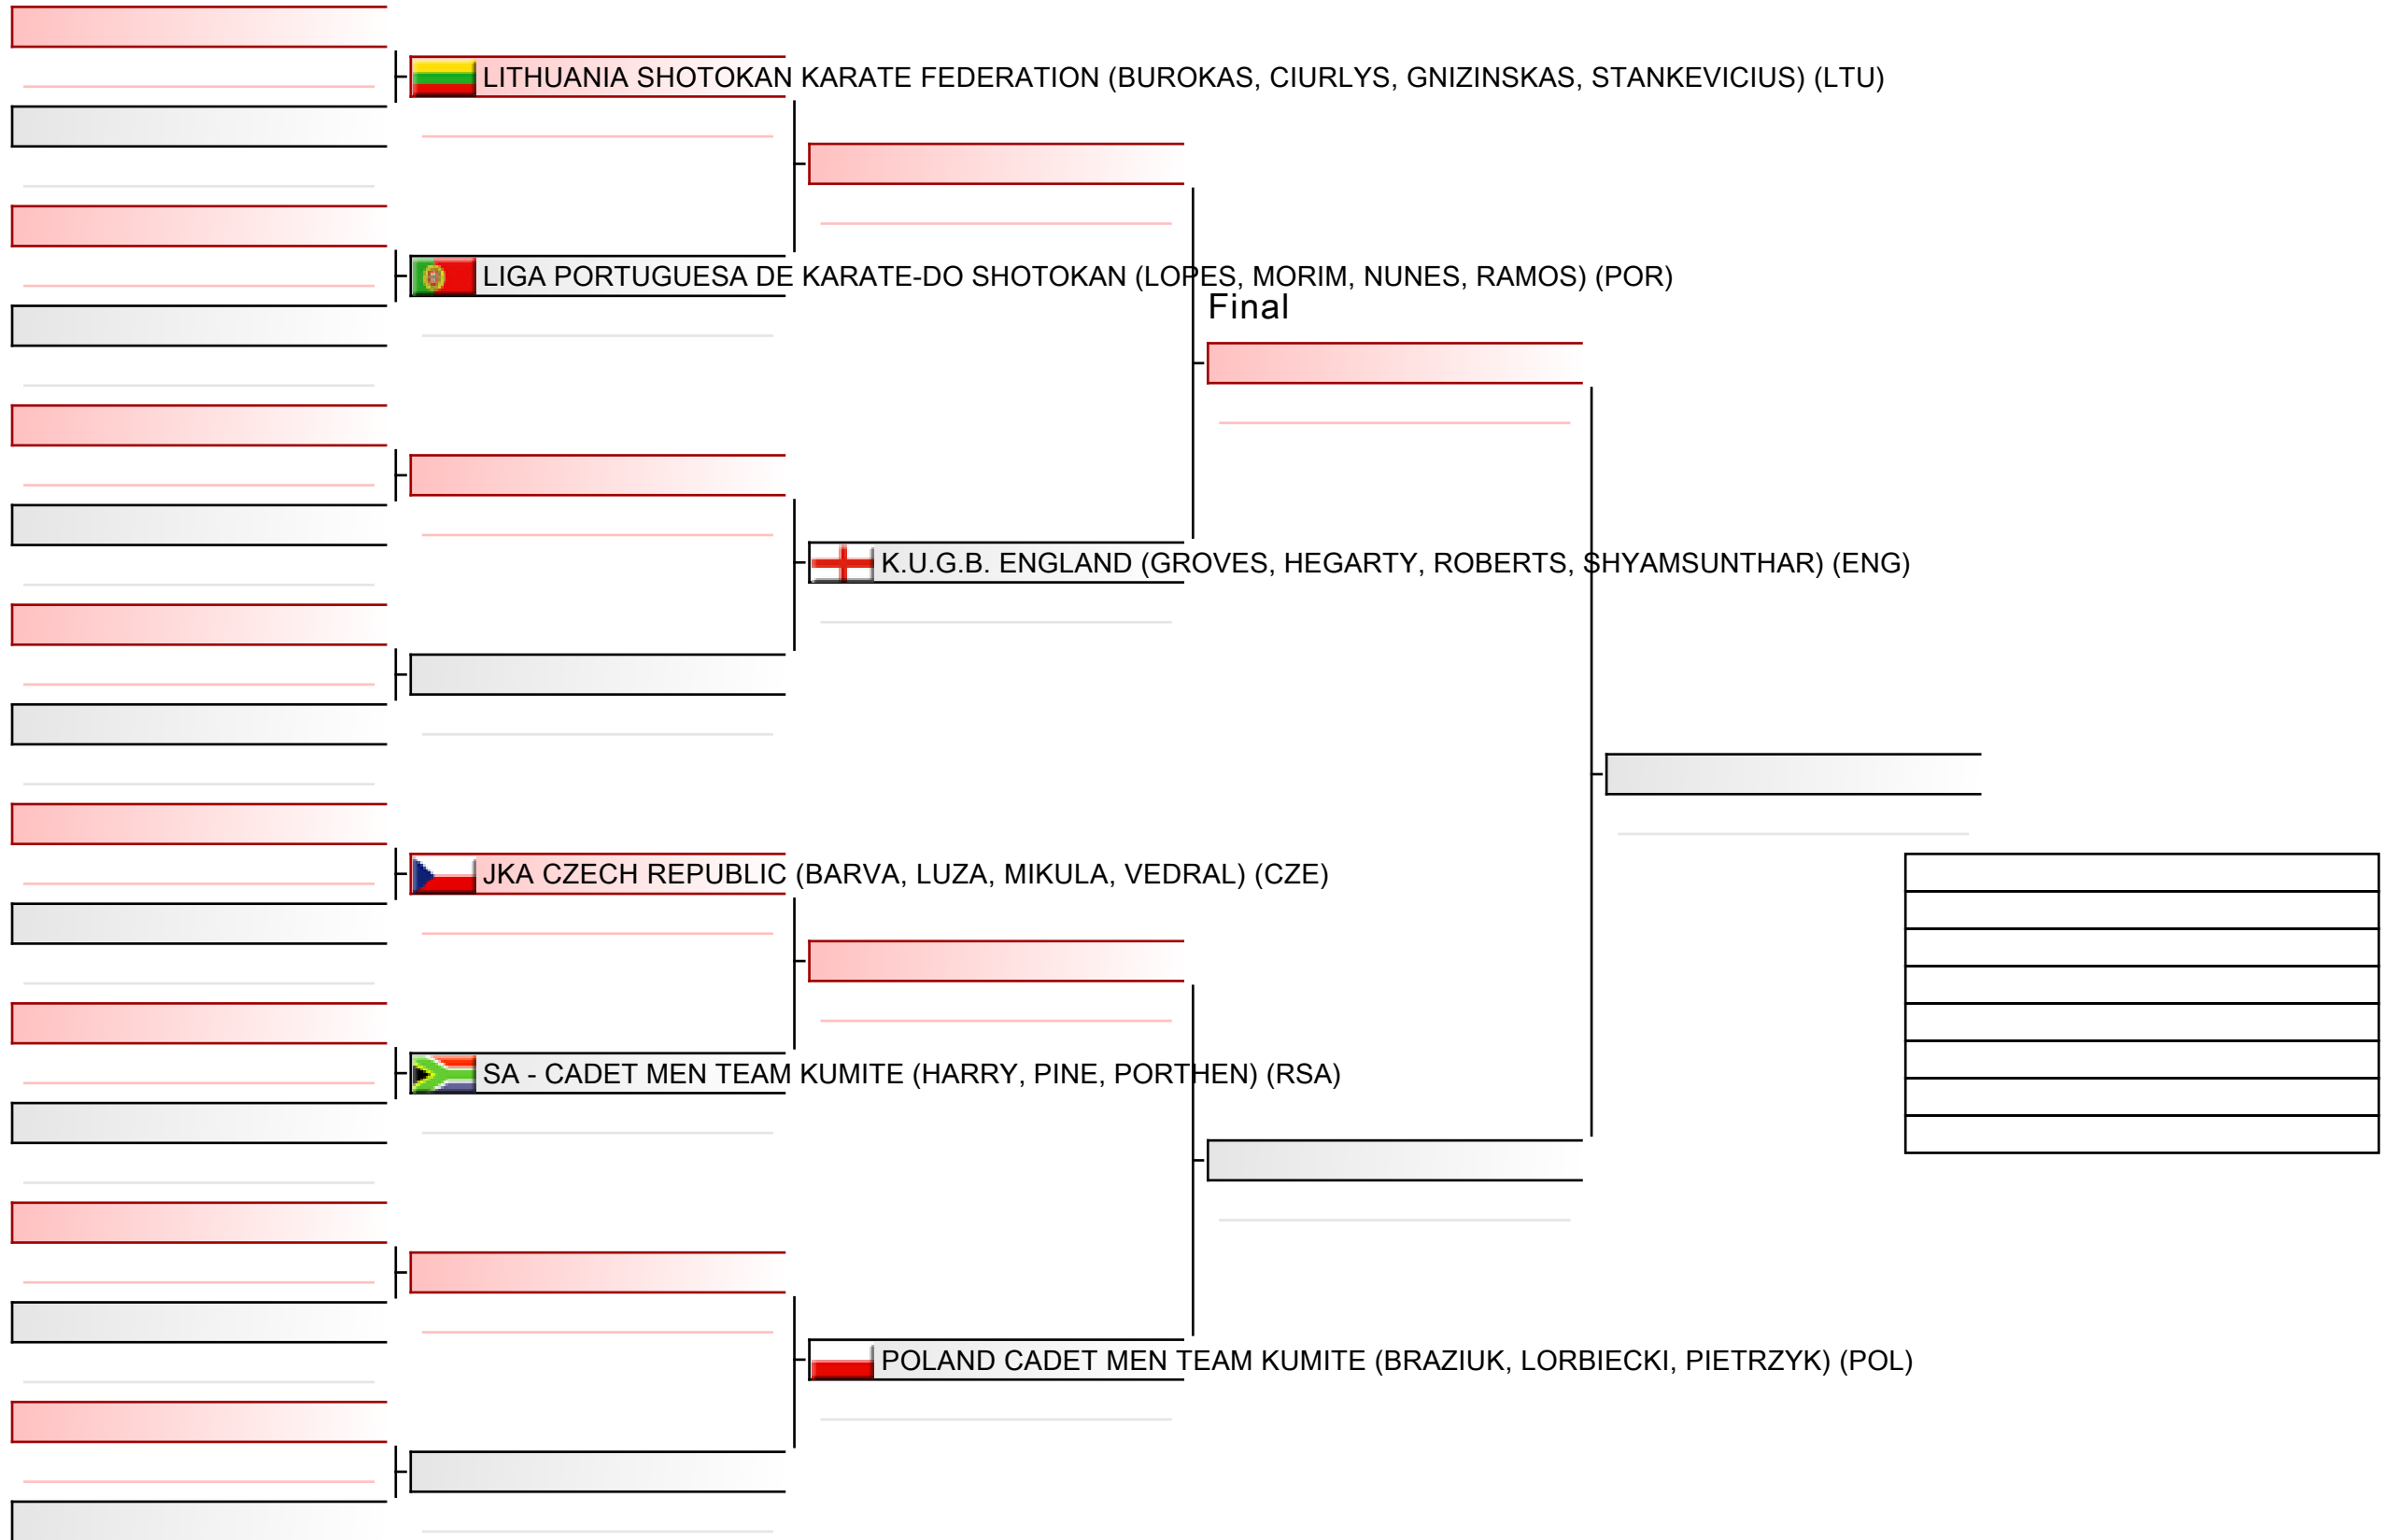

Cadet men team kumite

WSKA World Shotokan Karate-do Championships 2022, Kings Dock, Port of Liverpool, 16 Monarchs Quay, Liverpool L3 4FP, Vereinigtes Königreich, ENG

Tatami
6 14:10

Pool
1/1