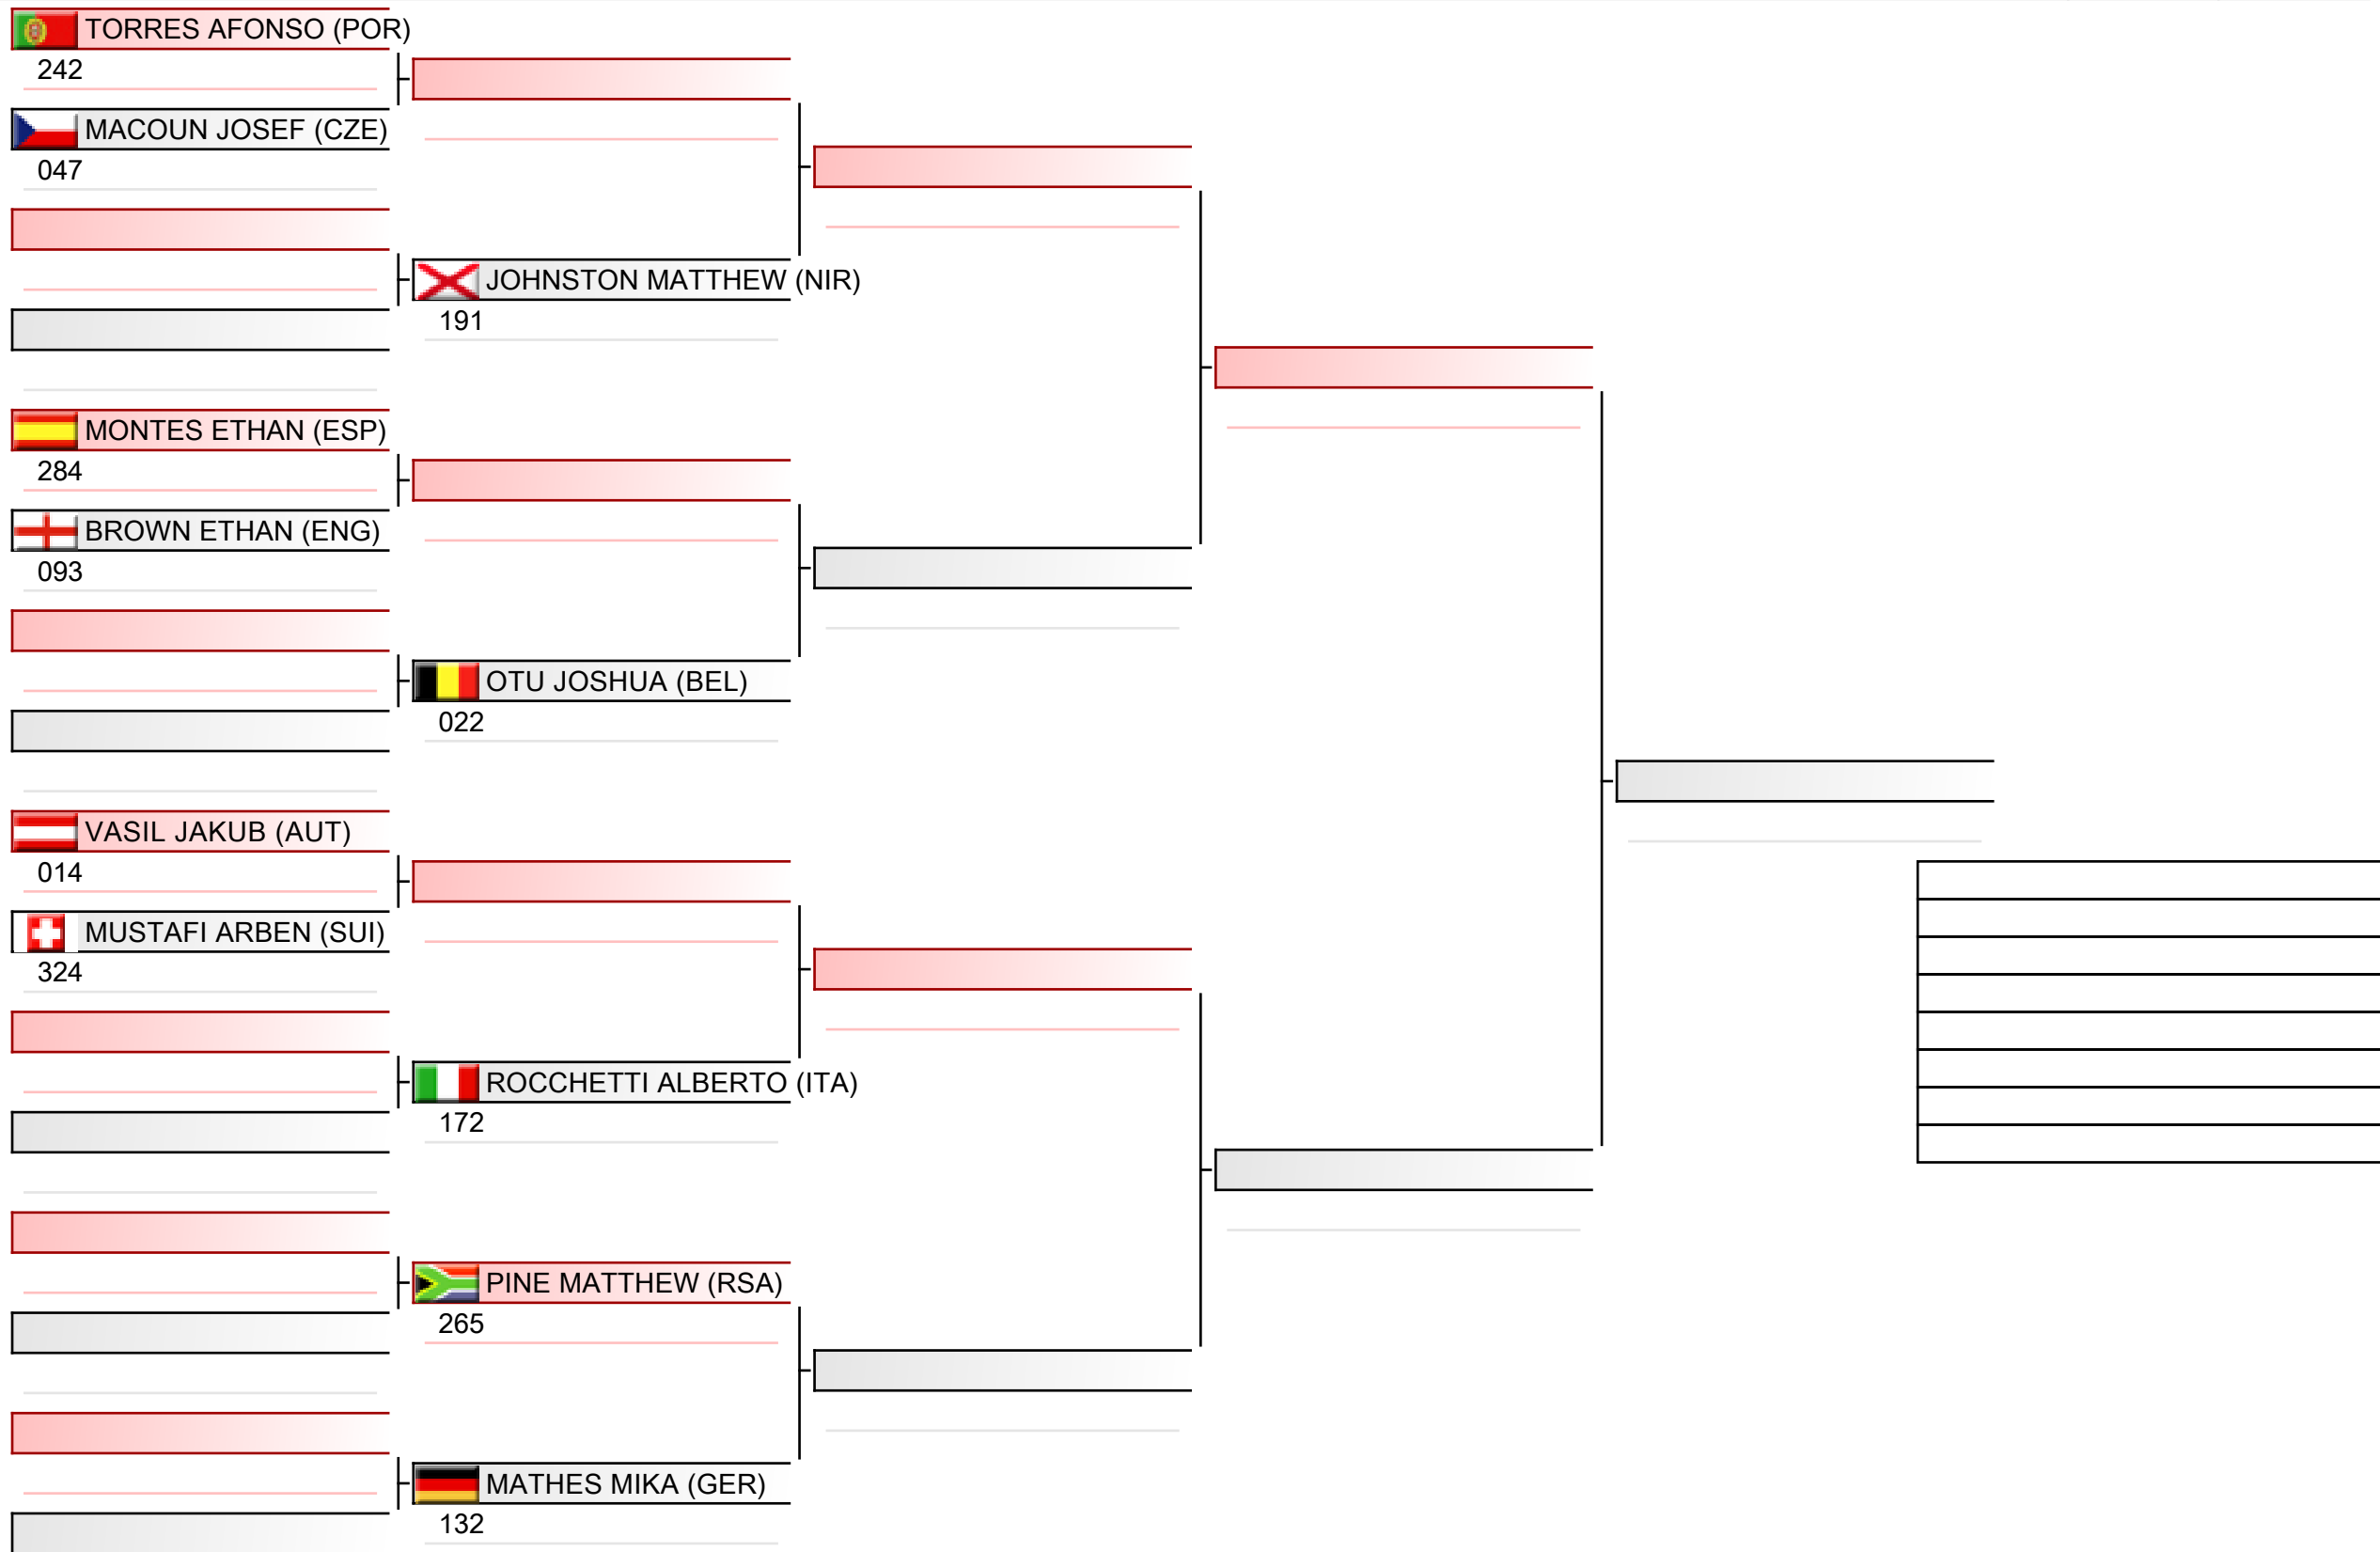

Junior men individual kata

WSKA World Shotokan Karate-do Championships 2022, Kings Dock, Port of Liverpool, 16 Monarchs Quay, Liverpool L3 4FP, Vereinigtes Königreich, ENG

Tatami
4 10:00

Pool
3/4