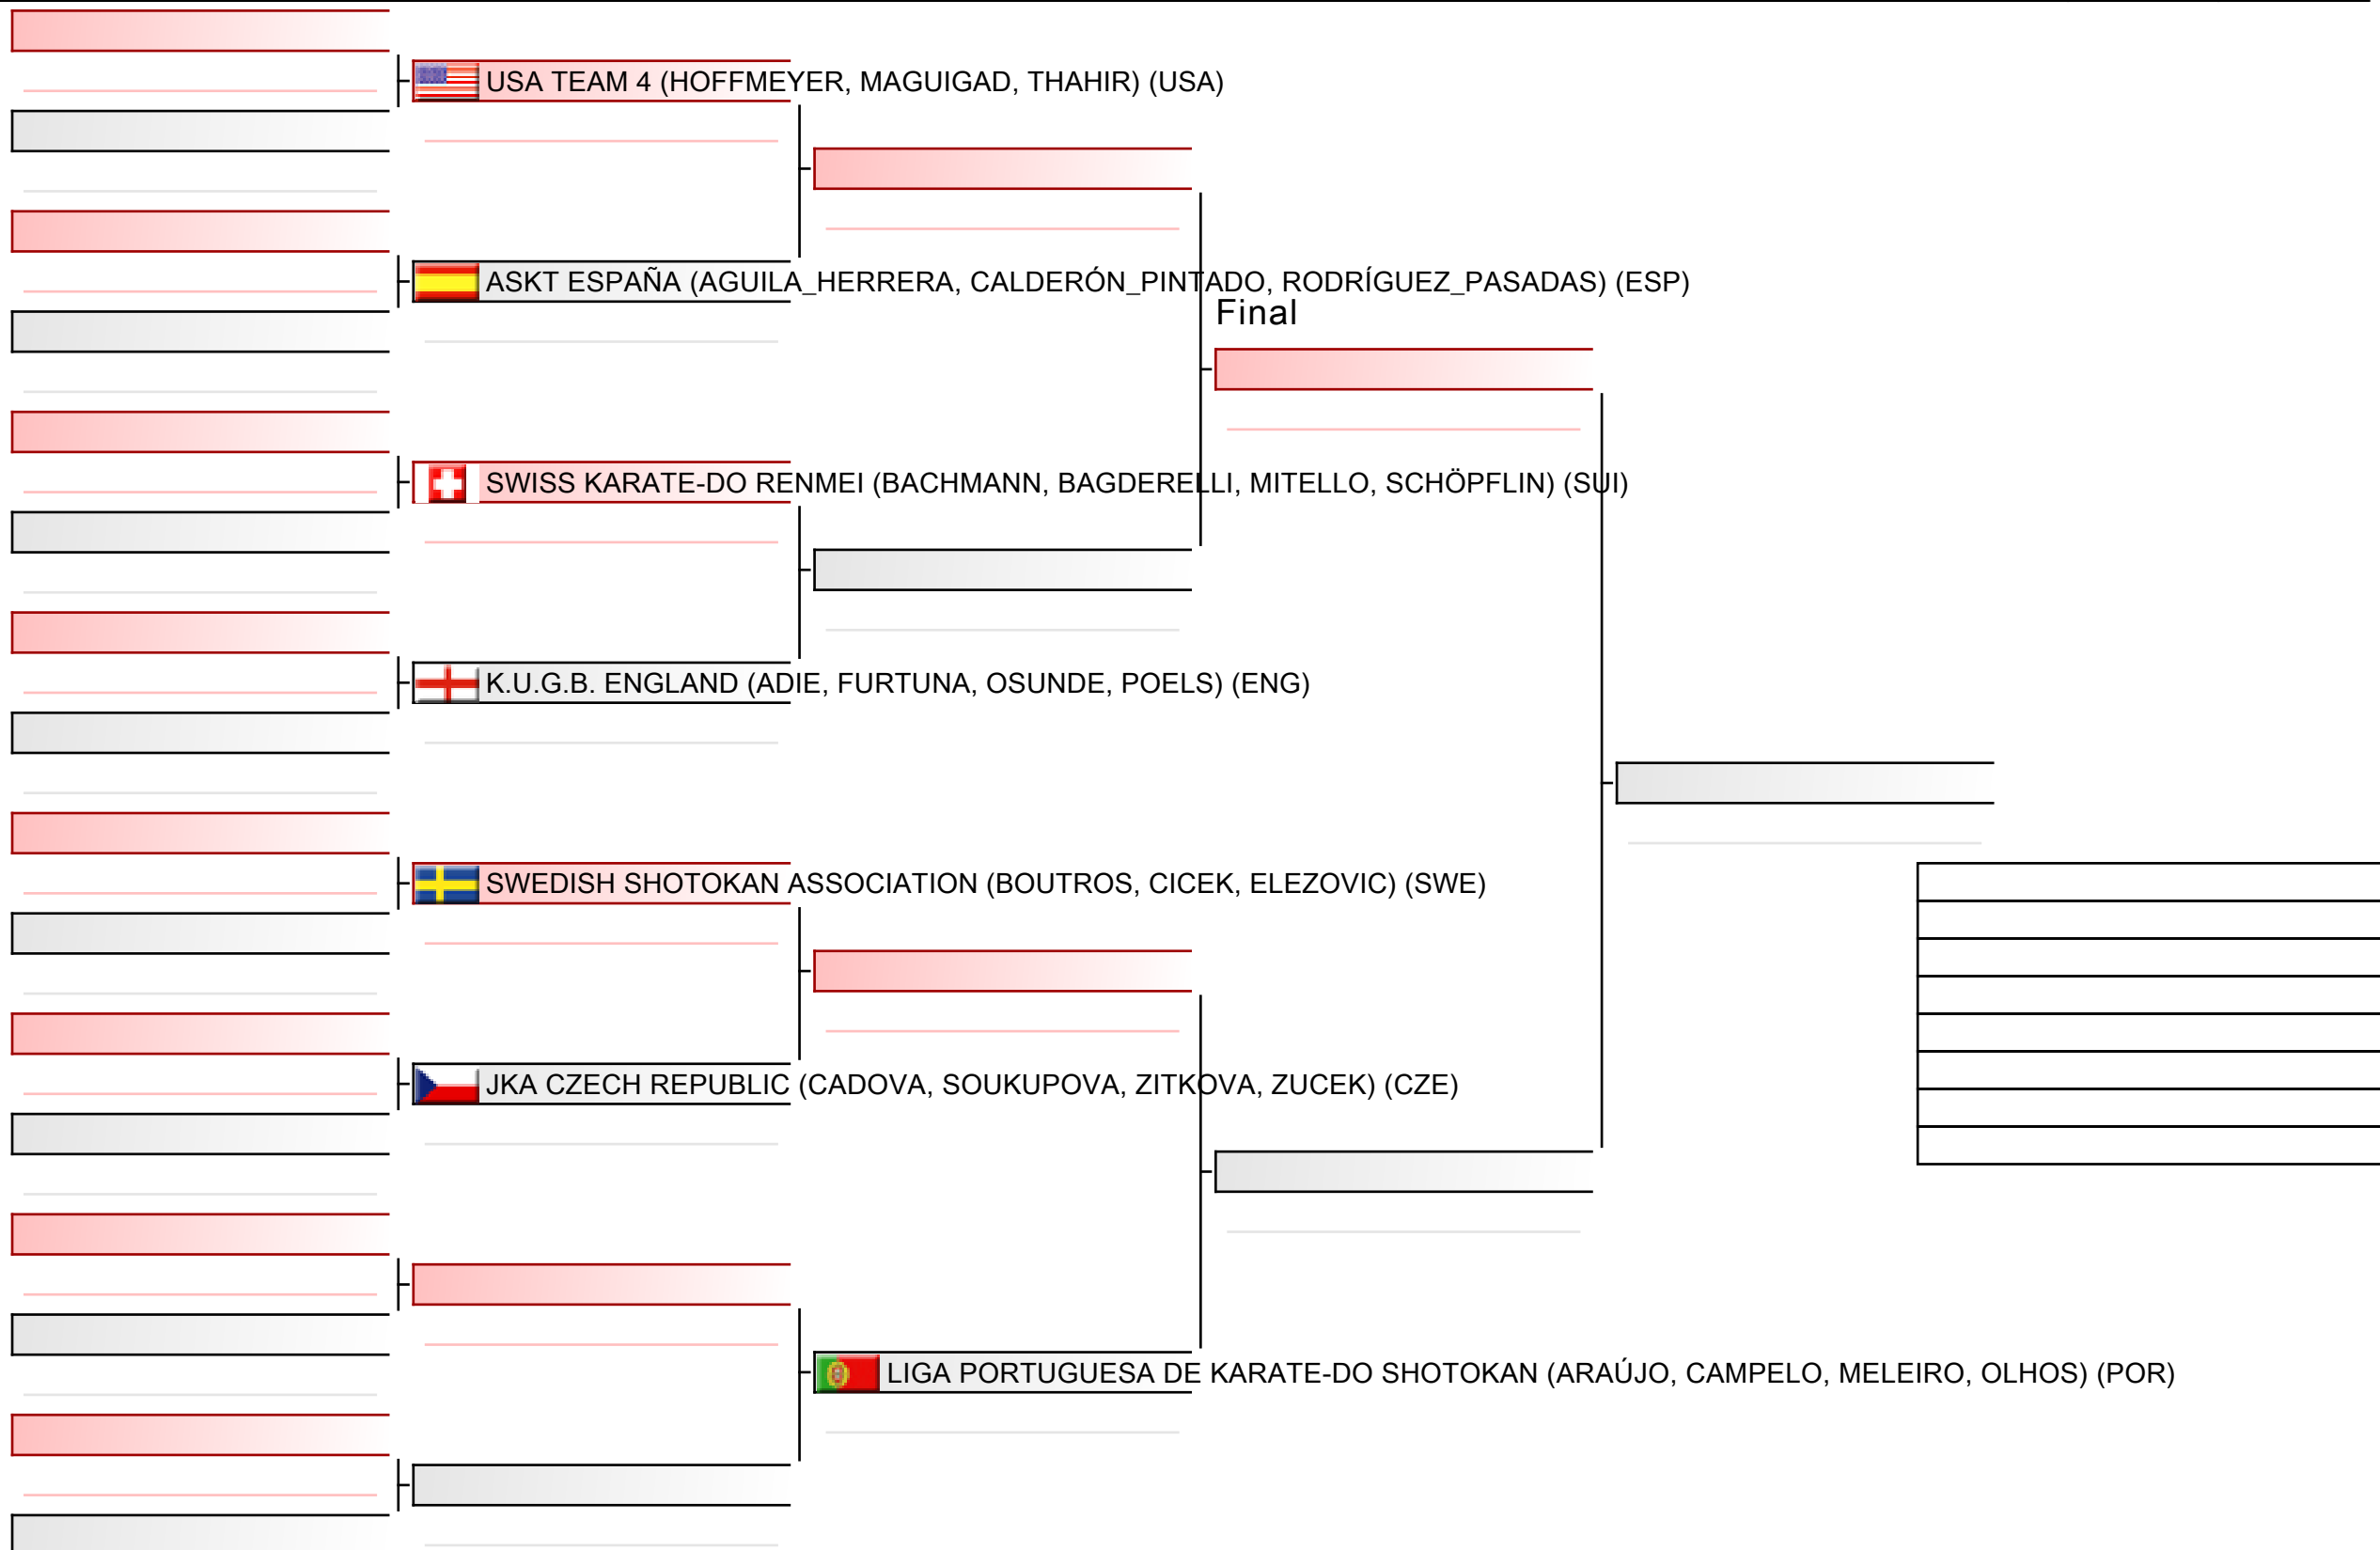

Junior ladies team kumite

WSKA World Shotokan Karate-do Championships 2022, Kings Dock, Port of Liverpool, 16 Monarchs Quay, Liverpool L3 4FP, Vereinigtes Königreich, ENG

Tatami
5 13:25

Pool
1/1