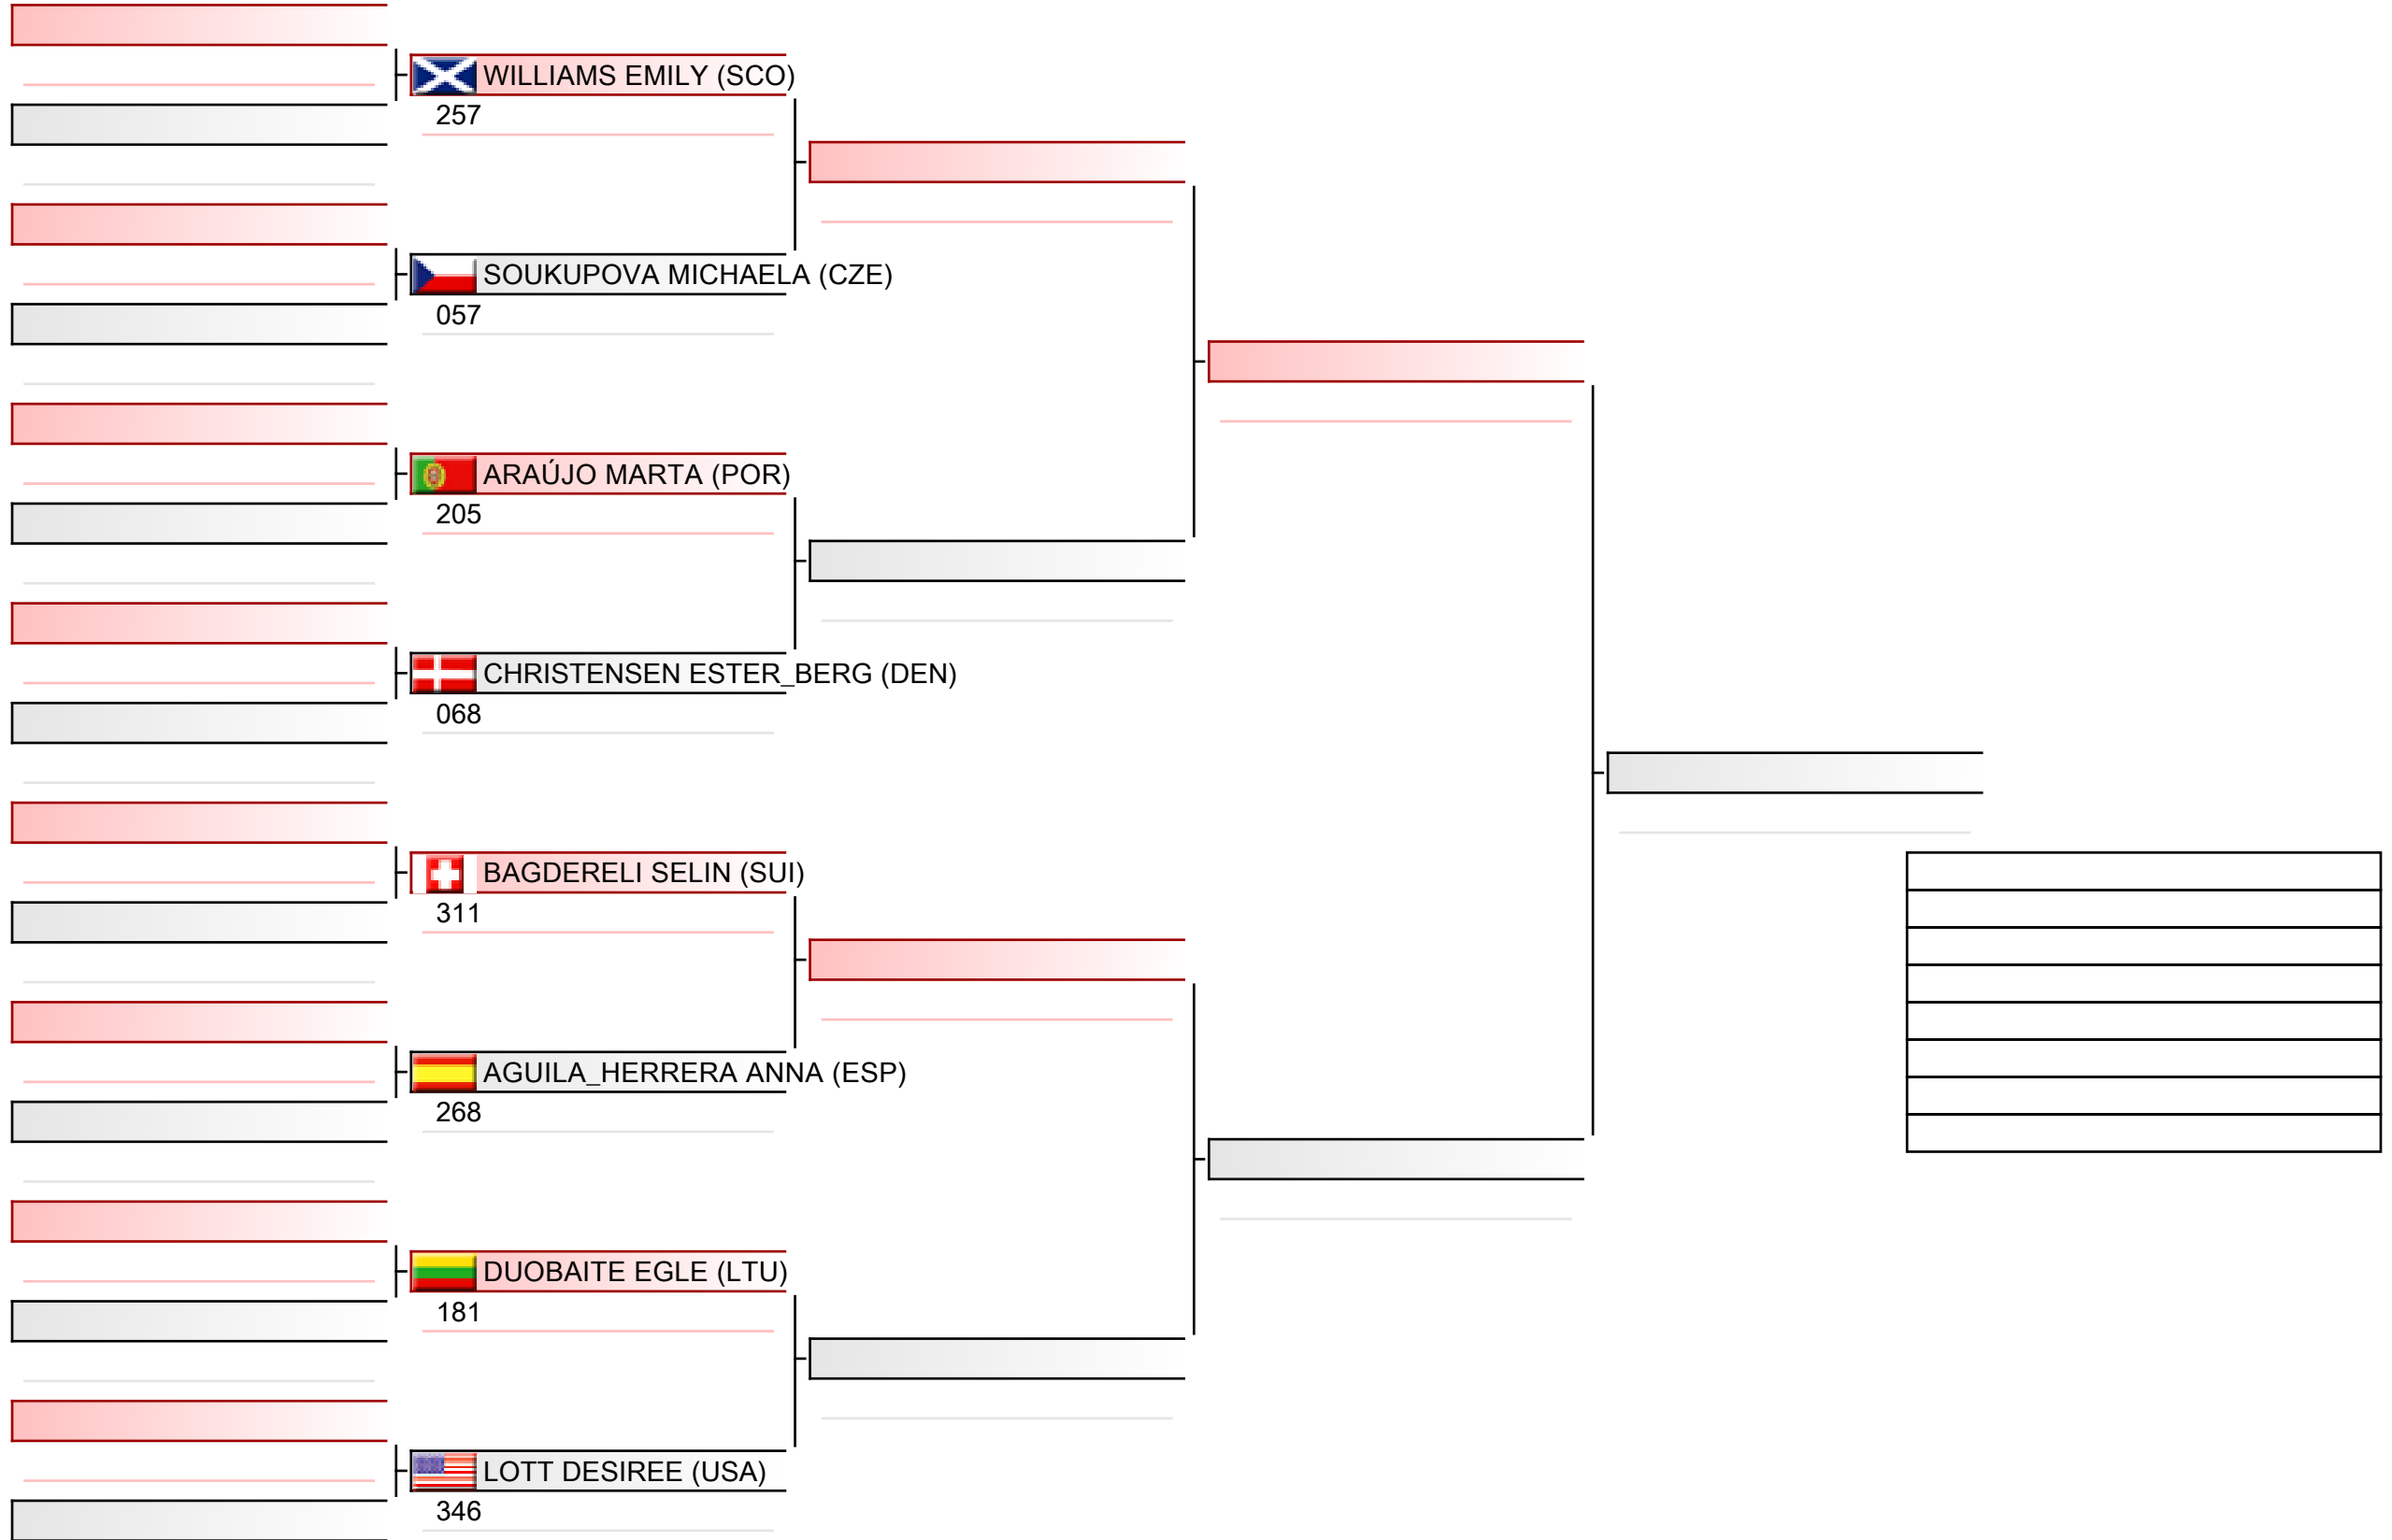

Junior ladies individual kumite

WSKA World Shotokan Karate-do Championships 2022, Kings Dock, Port of Liverpool, 16 Monarchs Quay, Liverpool L3 4FP, Vereinigtes Königreich, ENG

Tatami
3 12:45

Pool
3/4