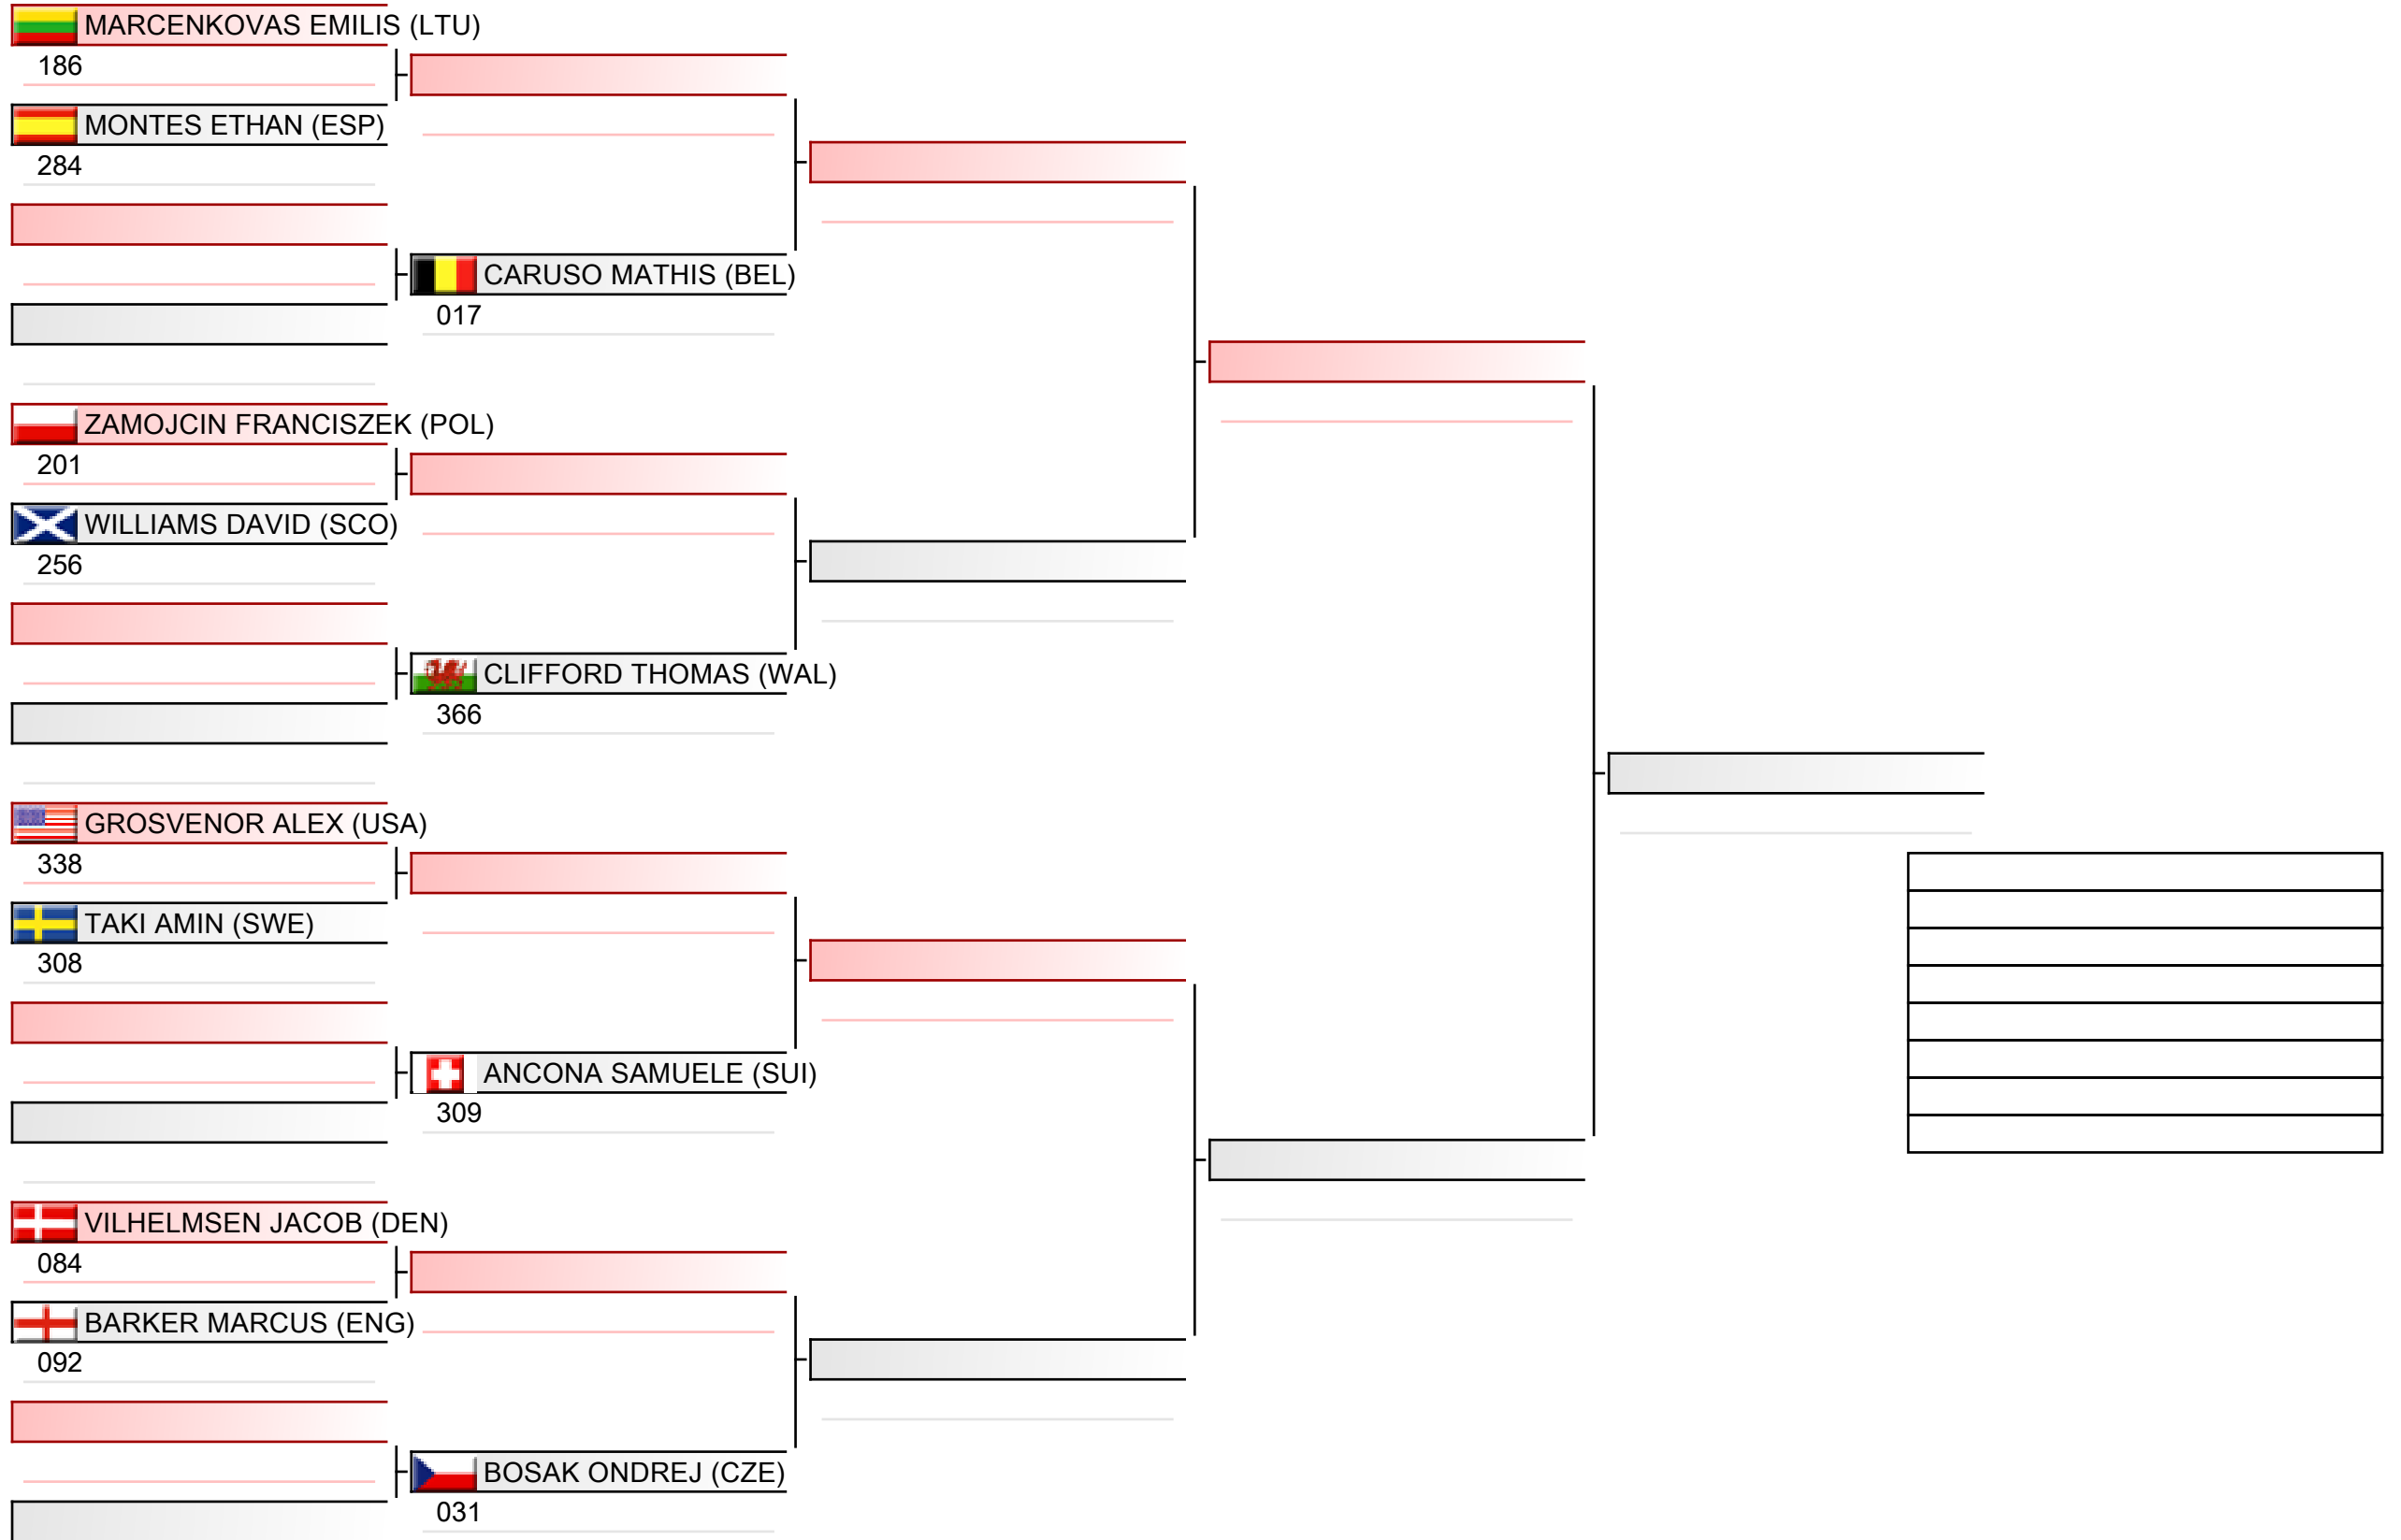

Junior men individual kumite

WSKA World Shotokan Karate-do Championships 2022, Kings Dock, Port of Liverpool, 16 Monarchs Quay, Liverpool L3 4FP, Vereinigtes Königreich, ENG

Tatami
2 11:55

Pool
2/4