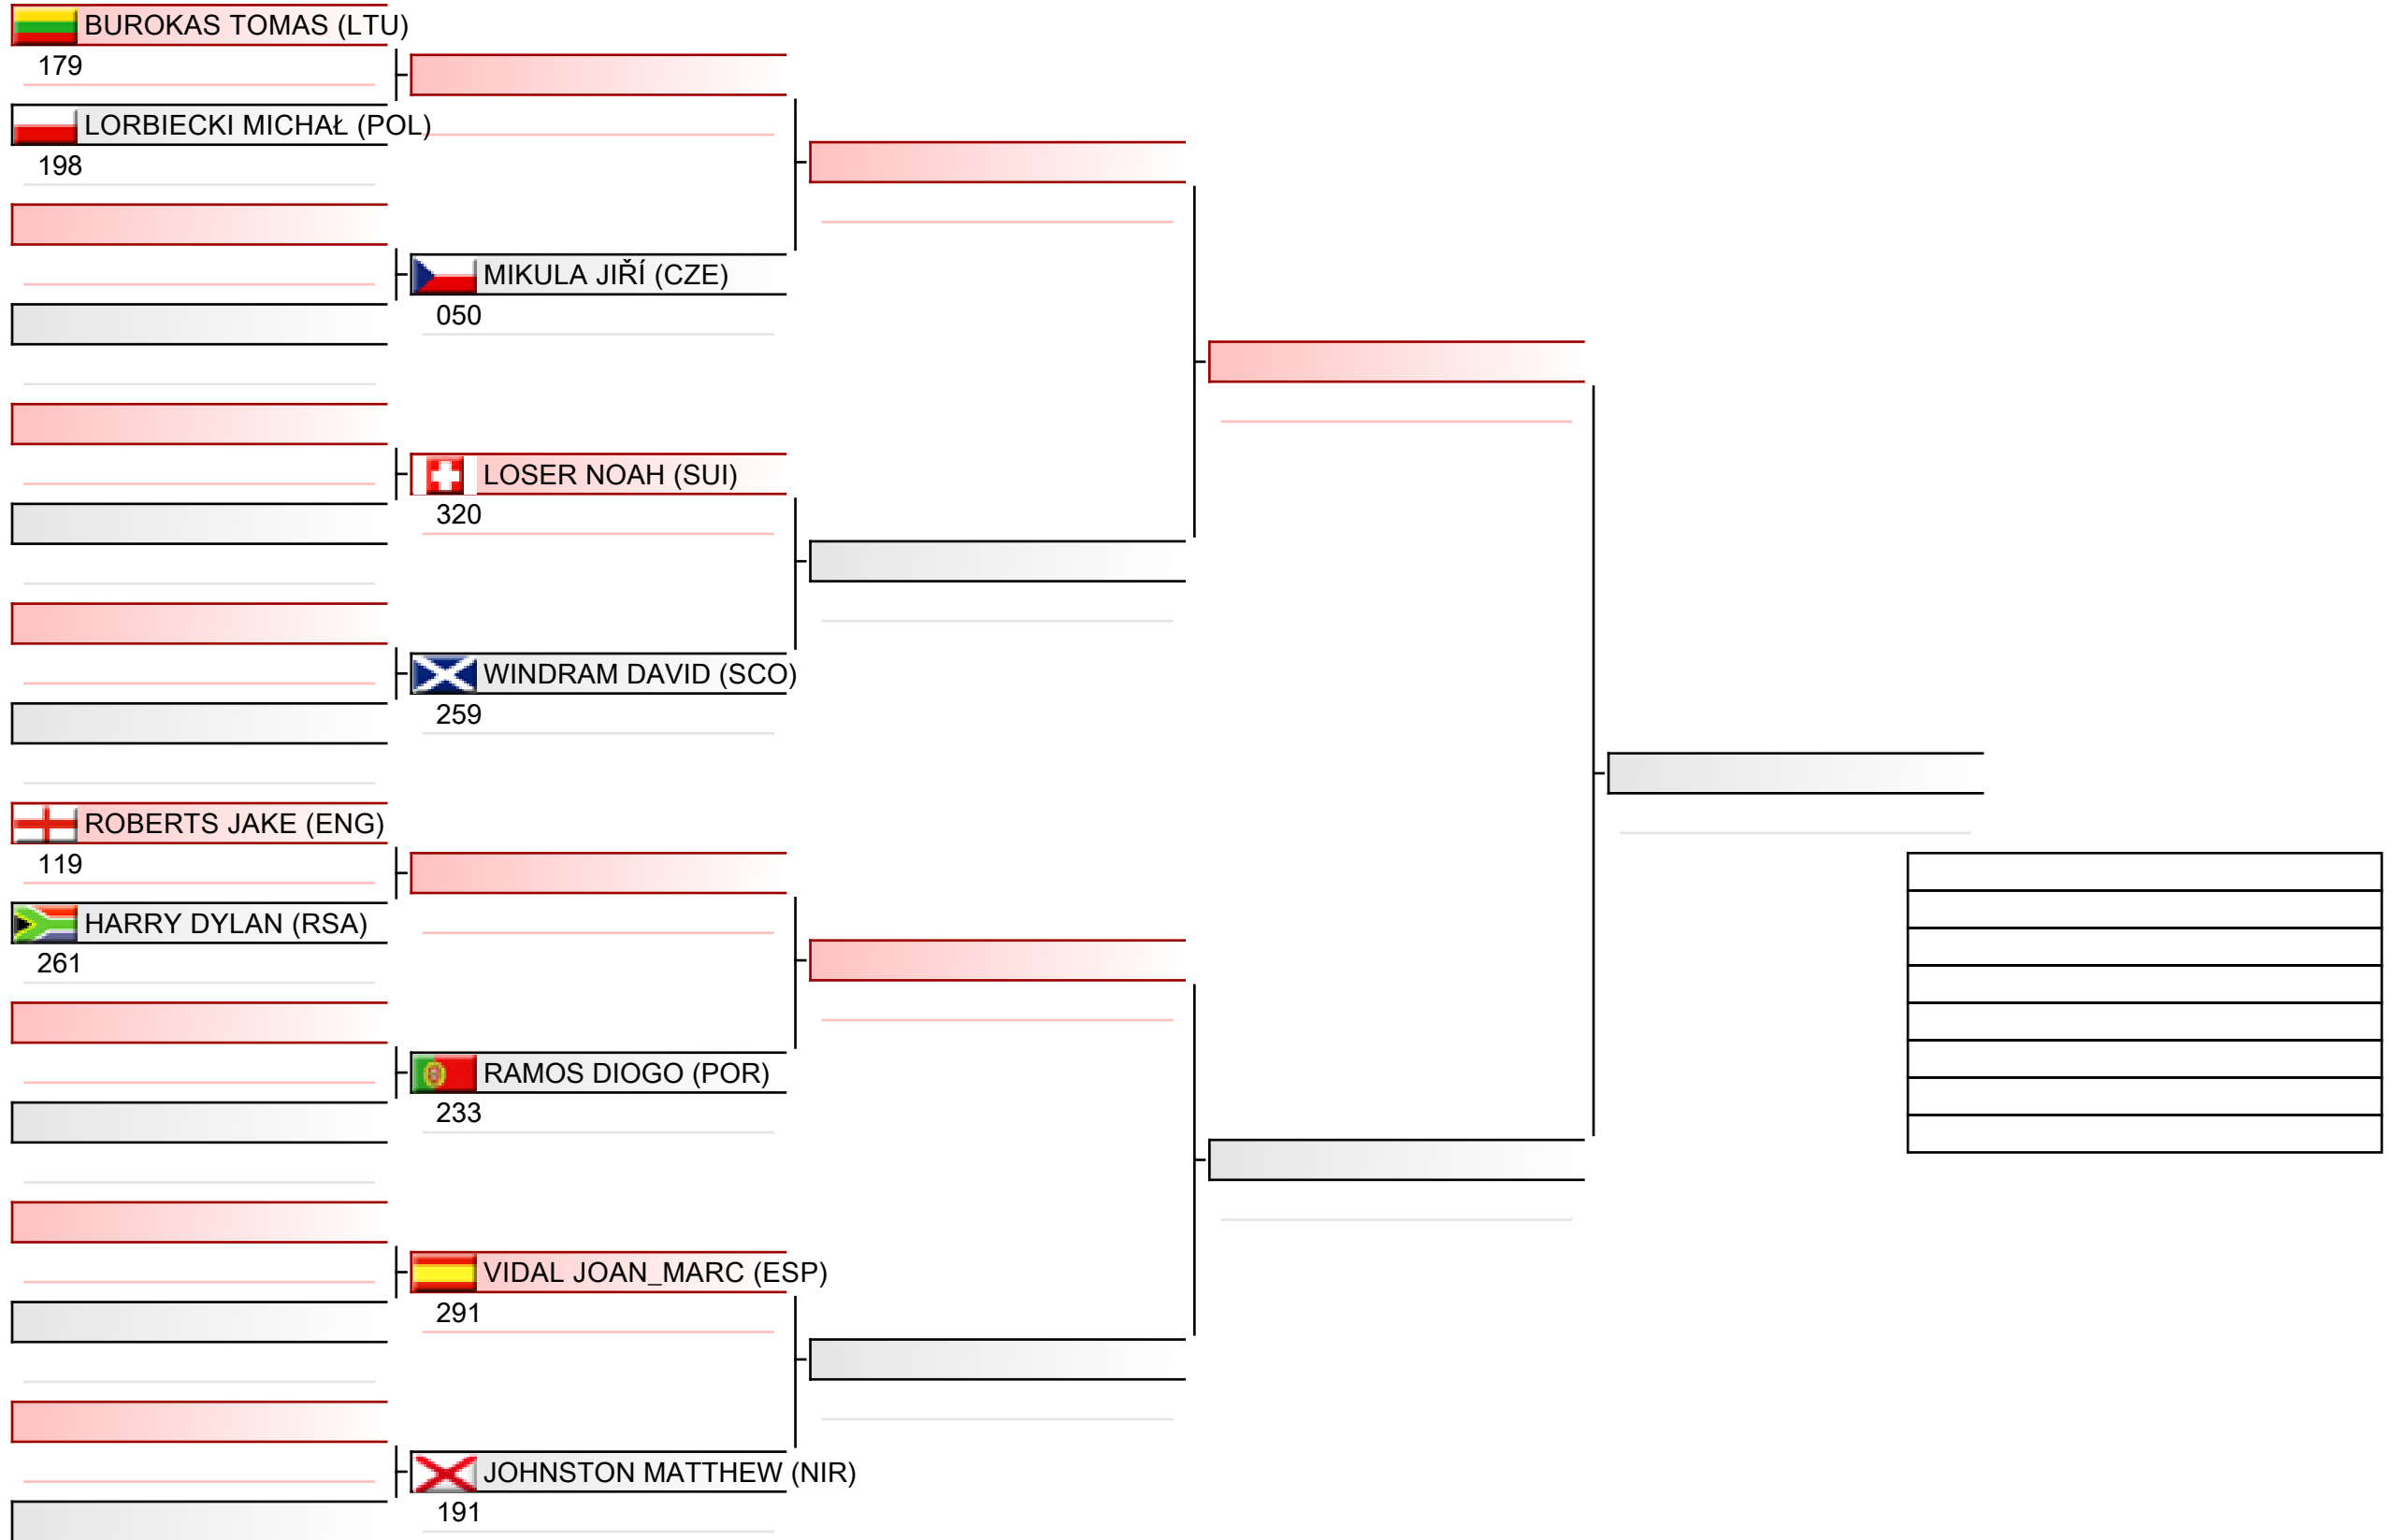

Cadet men individual kumite

WSKA World Shotokan Karate-do Championships 2022, Kings Dock, Port of Liverpool, 16 Monarchs Quay, Liverpool L3 4FP, Vereinigtes Königreich, ENG

Tatami
3 11:10

Pool
1/4