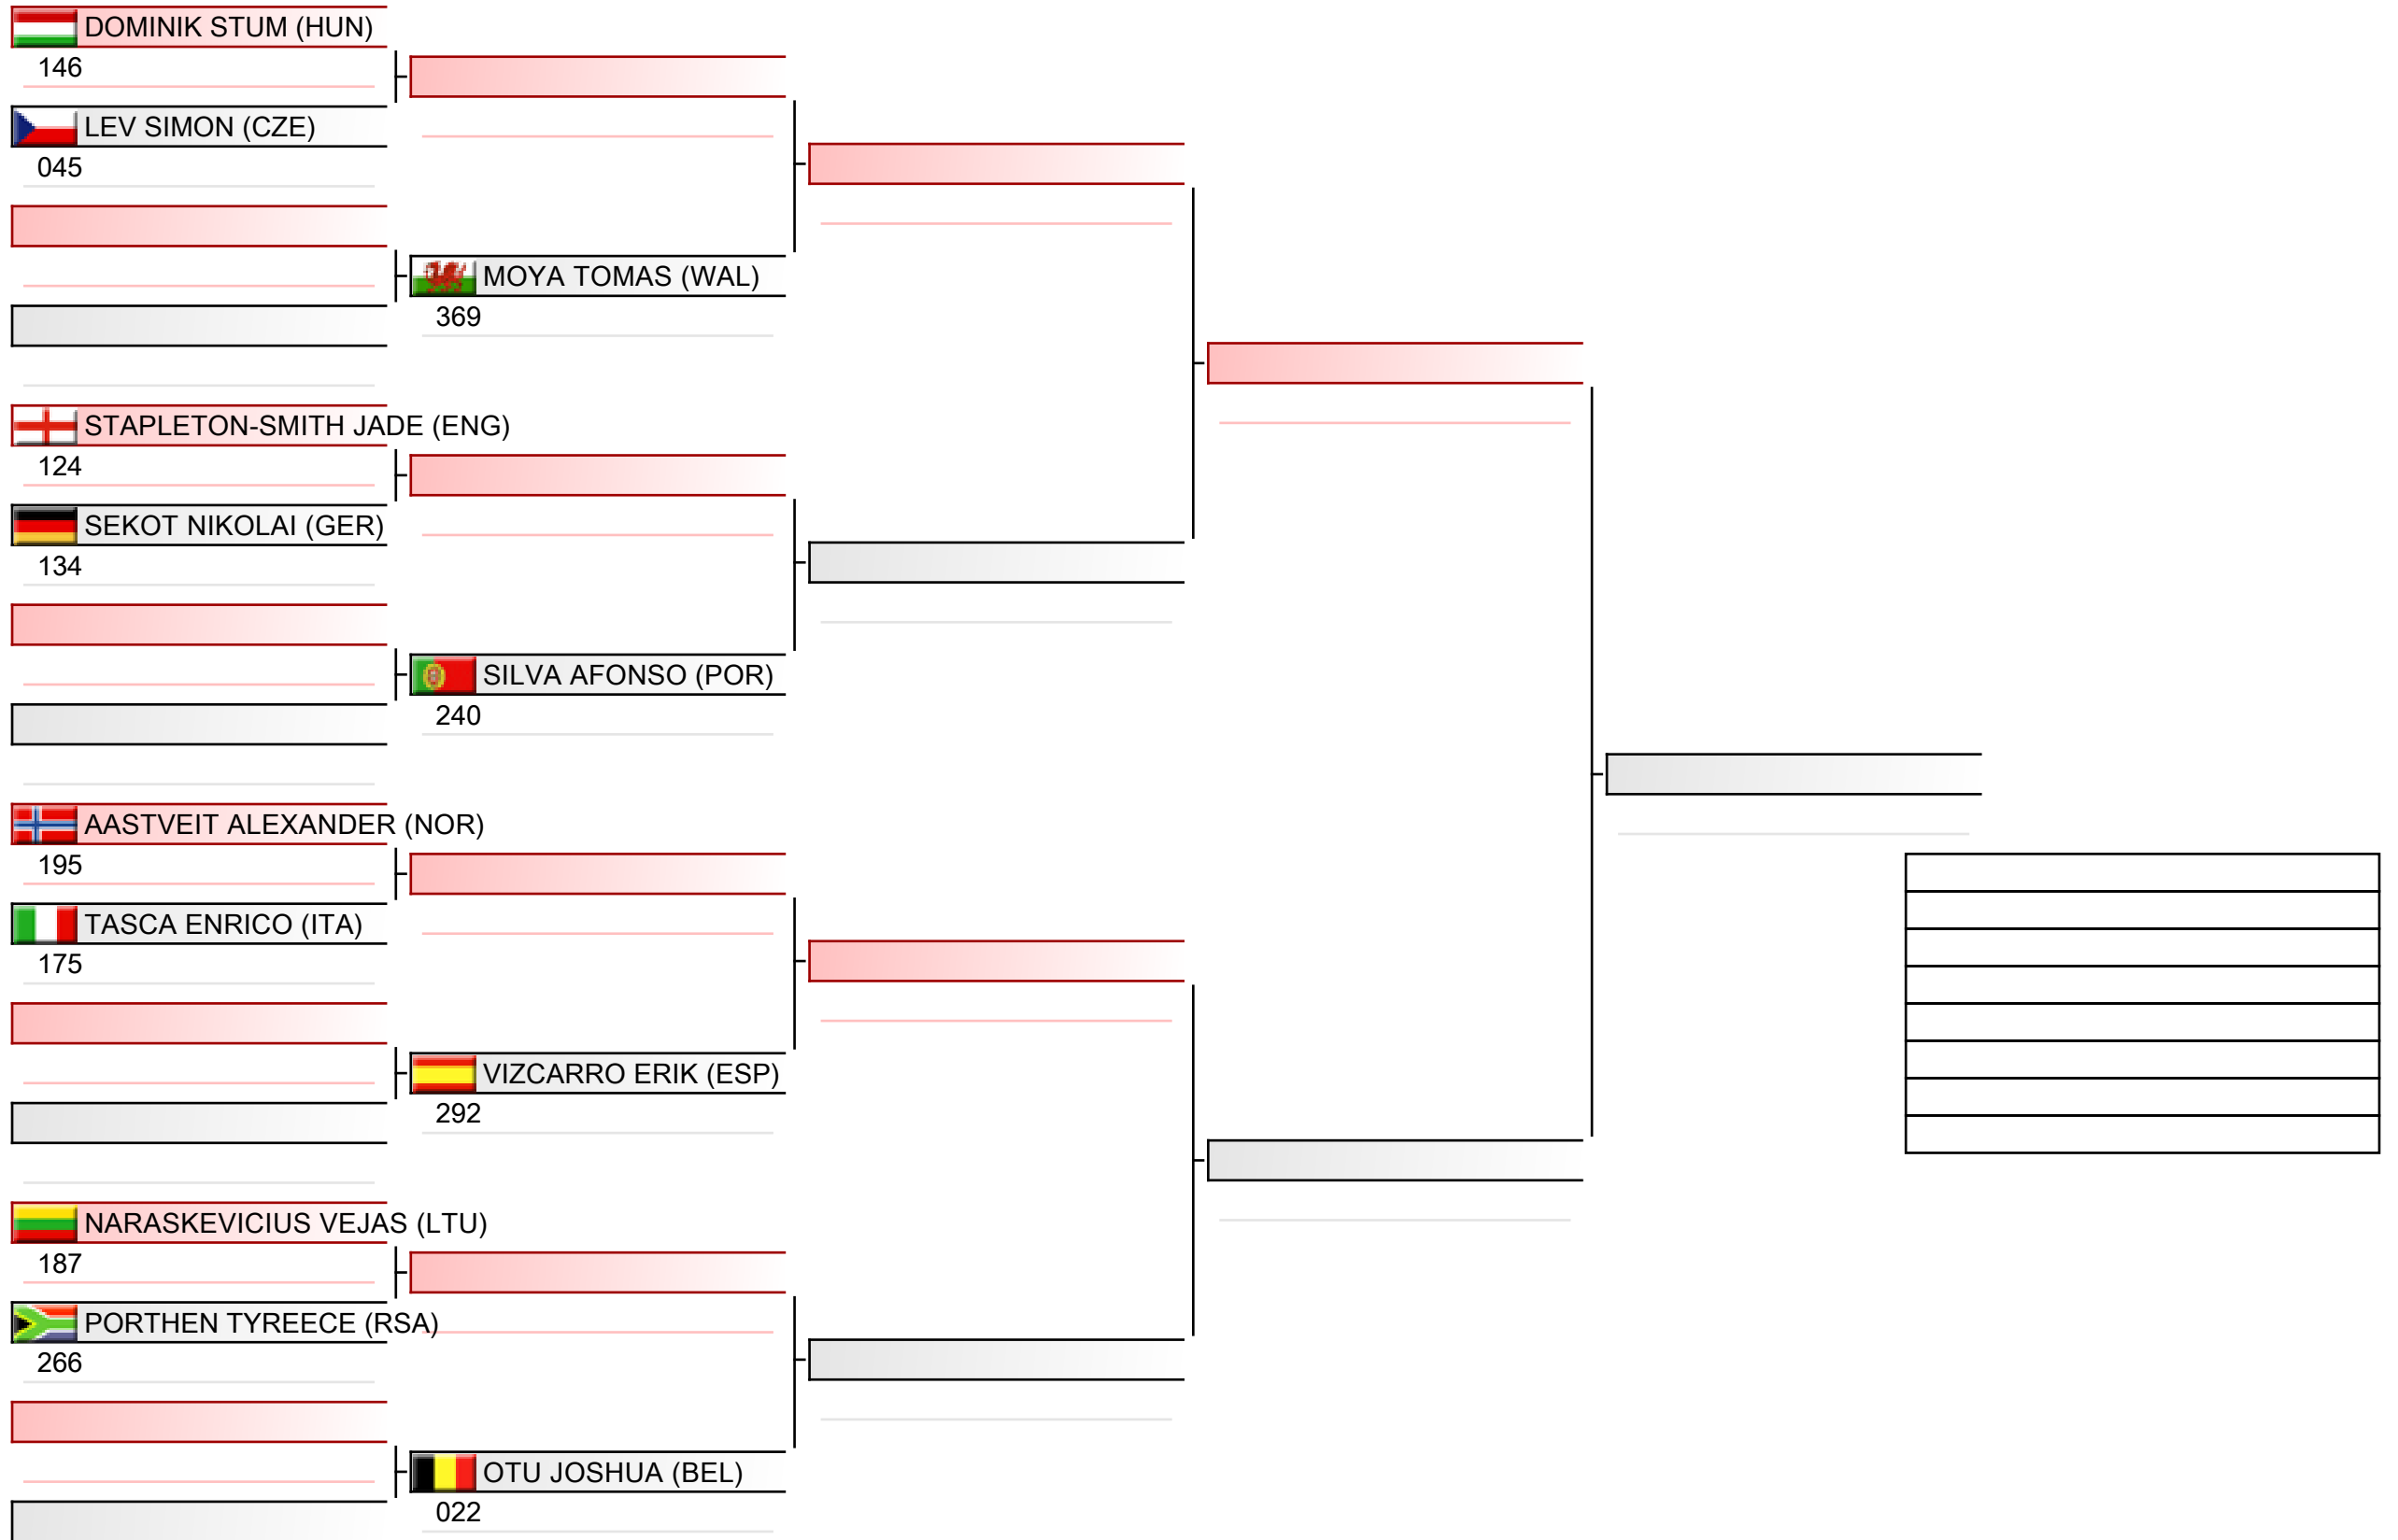

Junior men individual kumite

WSKA World Shotokan Karate-do Championships 2022, Kings Dock, Port of Liverpool, 16 Monarchs Quay, Liverpool L3 4FP, Vereinigtes Königreich, ENG

Tatami
1 11:55

Pool
1/4