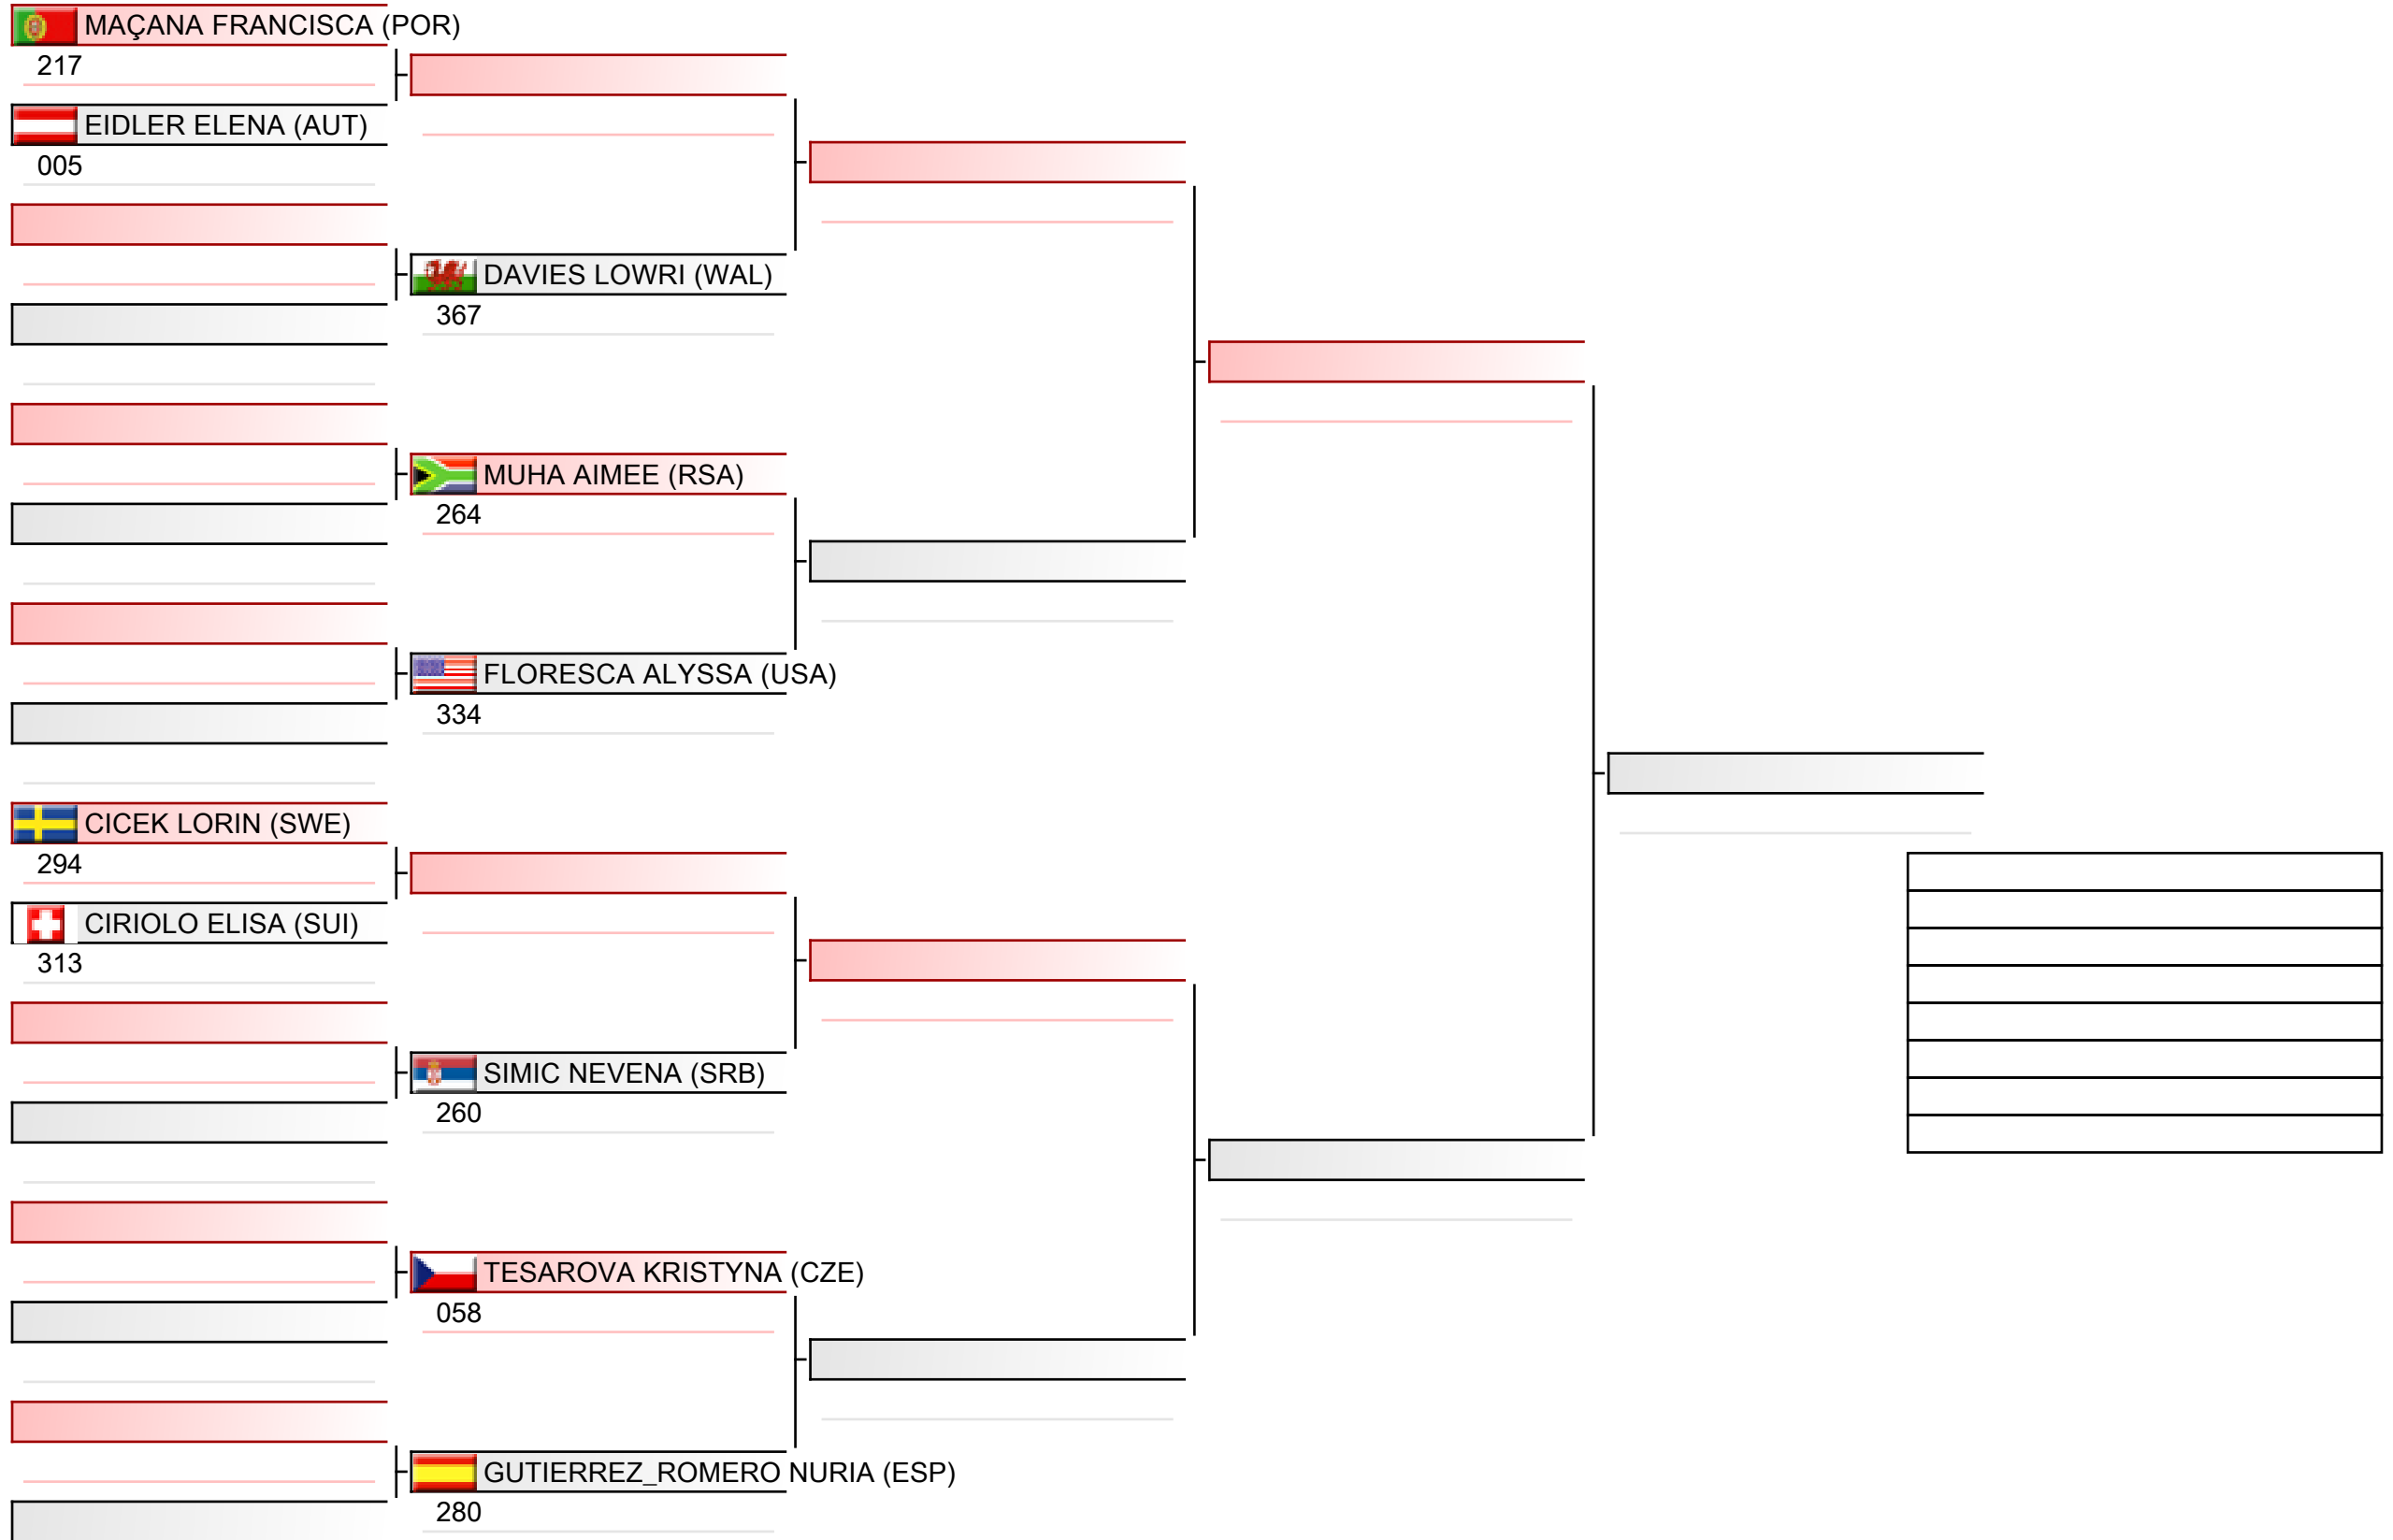

Junior ladies individual kata

WSKA World Shotokan Karate-do Championships 2022, Kings Dock, Port of Liverpool, 16 Monarchs Quay, Liverpool L3 4FP, Vereinigtes Königreich, ENG

Tatami
2 11:00

Pool
1/4