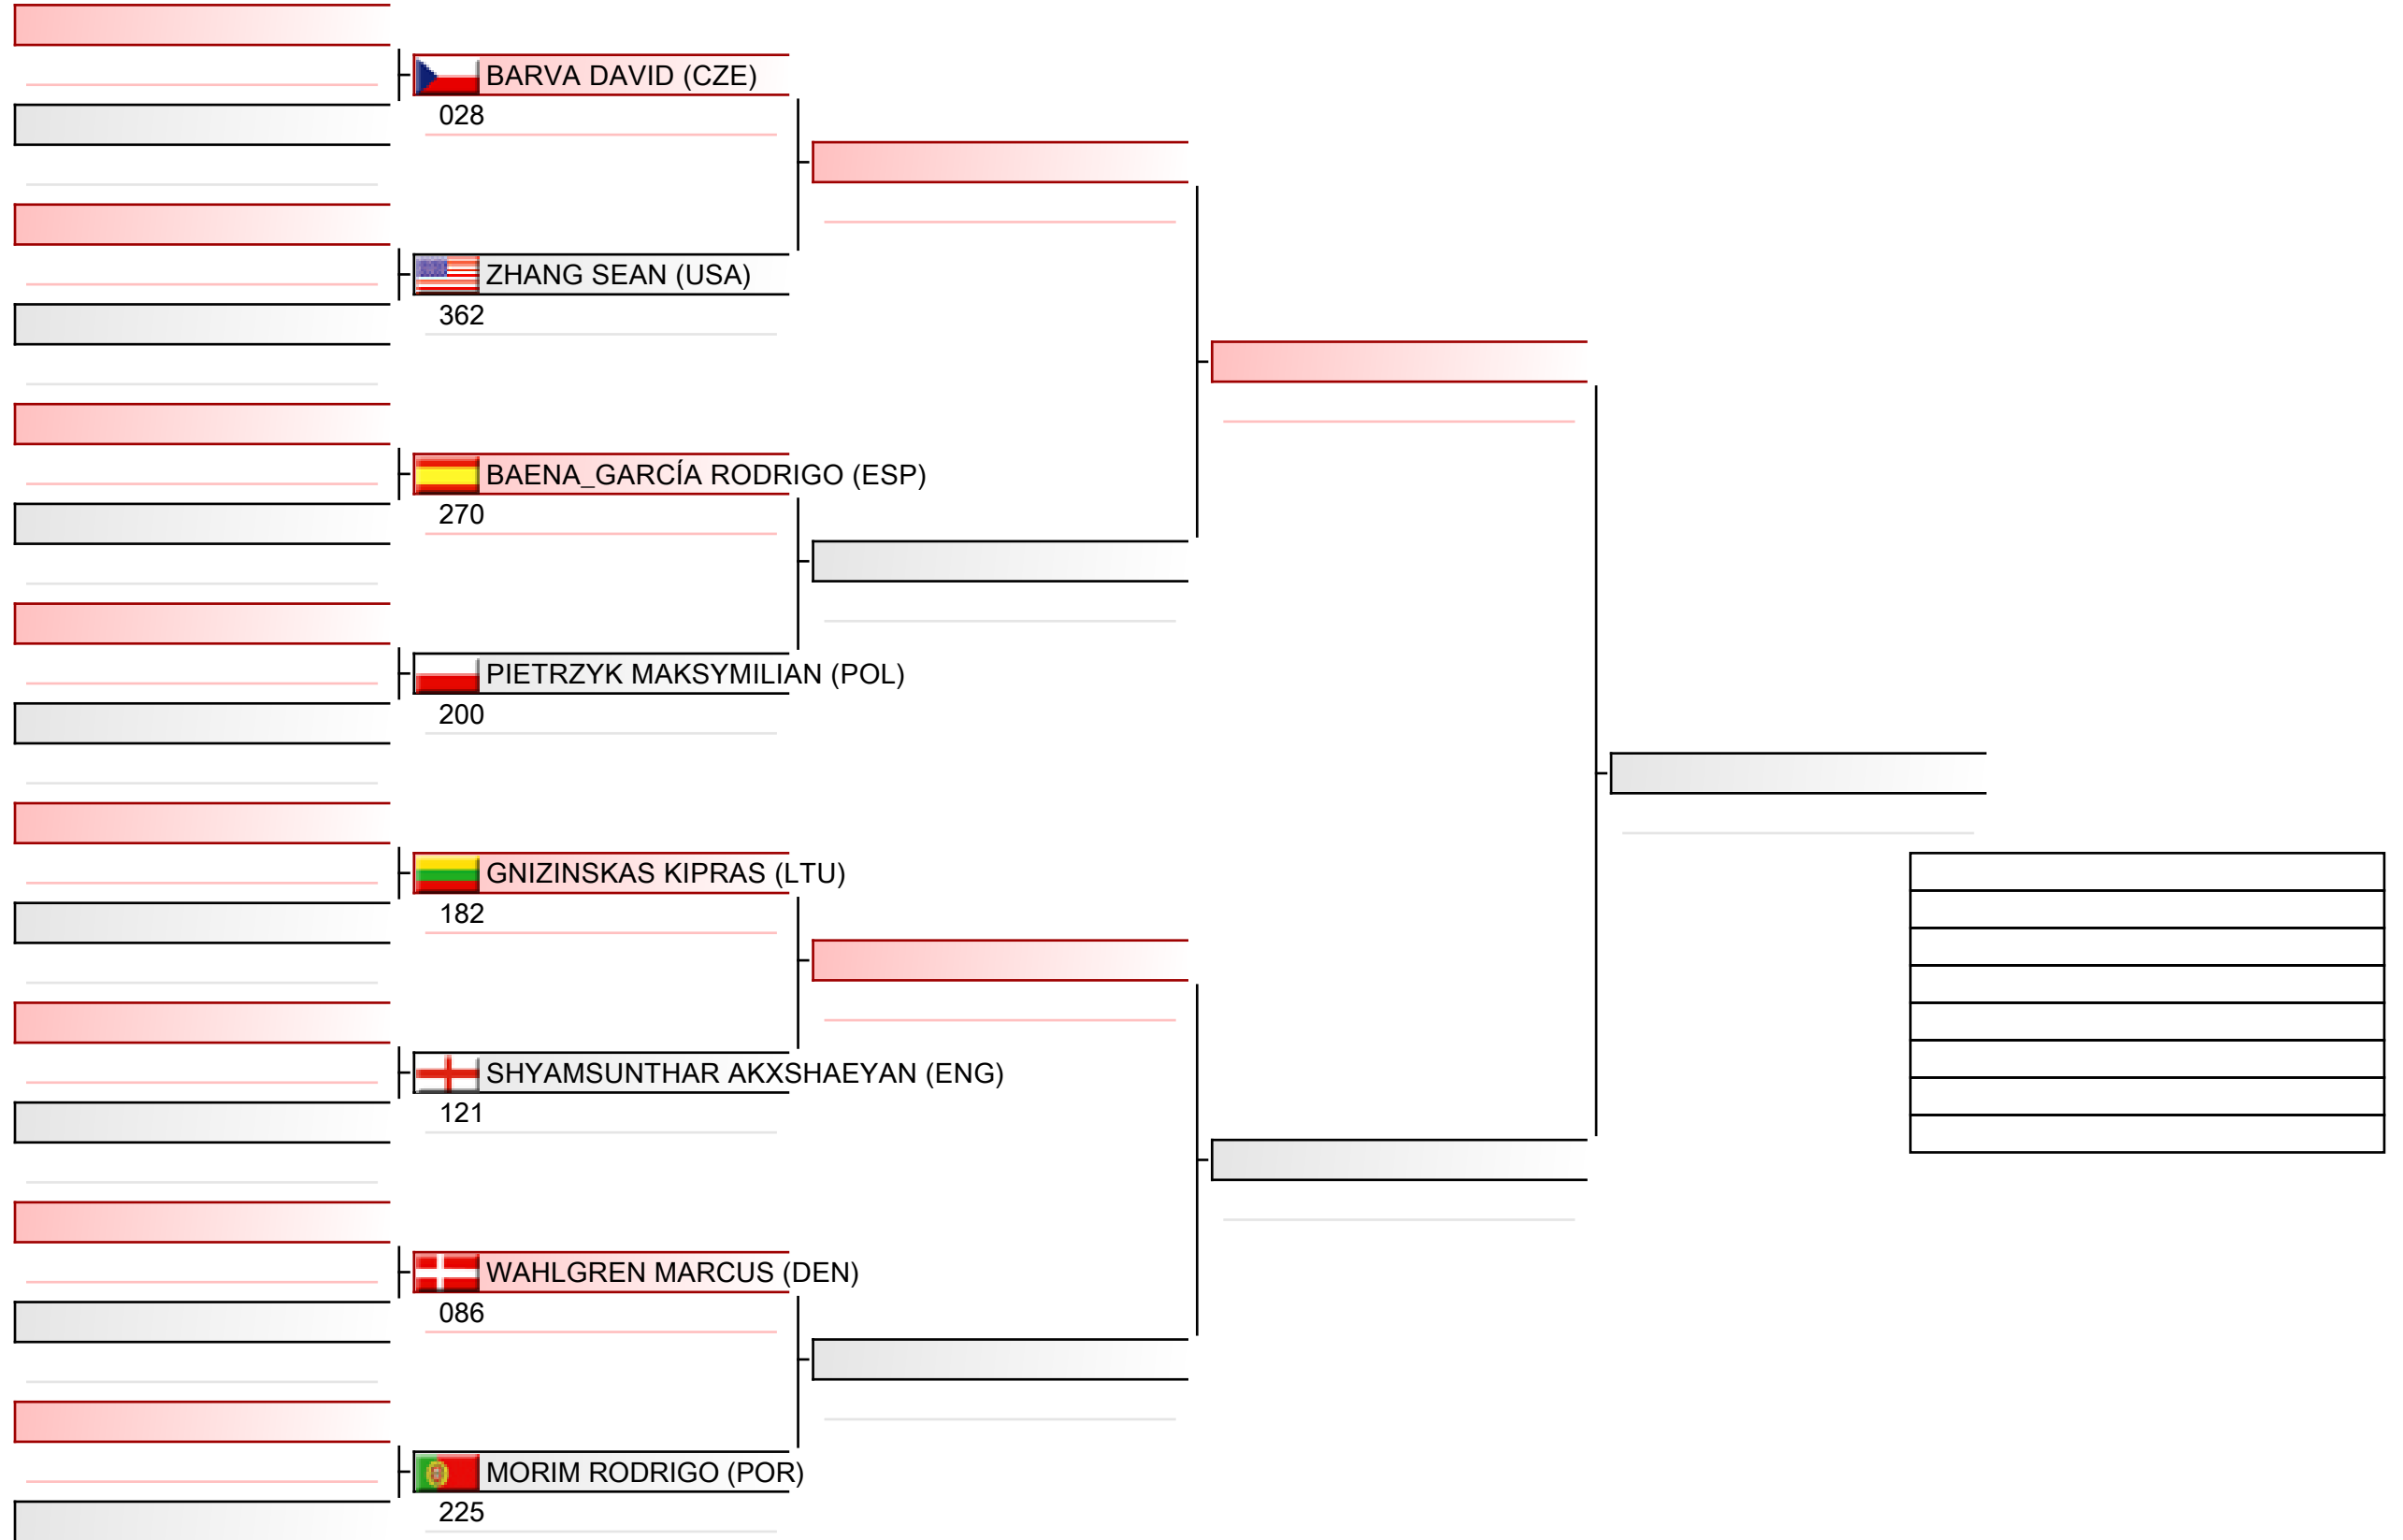

Cadet men individual kumite

WSKA World Shotokan Karate-do Championships 2022, Kings Dock, Port of Liverpool, 16 Monarchs Quay, Liverpool L3 4FP, Vereinigtes Königreich, ENG

Tatami
6 11:10

Pool
4/4