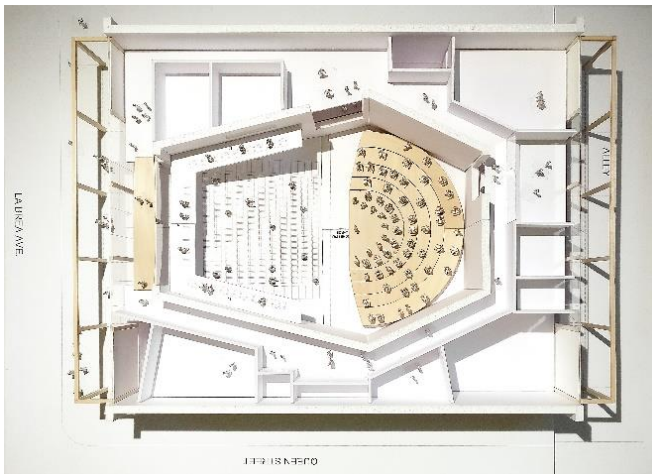

The Judith and Thomas L. Beckmen YOLA Center @ Inglewood  
Designed by Gehry Partners  
Image Sheet

Exterior model view of the Judith and Thomas L. Beckmen YOLA Center @ Inglewood, interior concert configuration. Photo courtesy of Gehry Partners, LLP

Exterior model view of the Judith and Thomas L. Beckmen YOLA Center @ Inglewood, interior concert configuration. Photo courtesy of Gehry Partners, LLP

Exterior model view of the Judith and Thomas L. Beckmen YOLA Center @ Inglewood. Photo courtesy of Gehry Partners, LLP

Aerial model view of the Judith and Thomas L. Beckmen YOLA Center @ Inglewood, rehearsal configuration. Photo courtesy of Gehry Partners, LLP

Interior model view of the Judith and Thomas L. Beckmen YOLA Center @ Inglewood, Rehearsal Configuration. Photo courtesy of Gehry Partners, LLP

Aerial model view of the Judith and Thomas L. Beckmen YOLA Center @ Inglewood, concert configuration. Photo courtesy of Gehry Partners, LLP

Interior model view of the Judith and Thomas L. Beckmen YOLA Center @ Inglewood, concert configuration. Photo courtesy of Gehry Partners, LLP