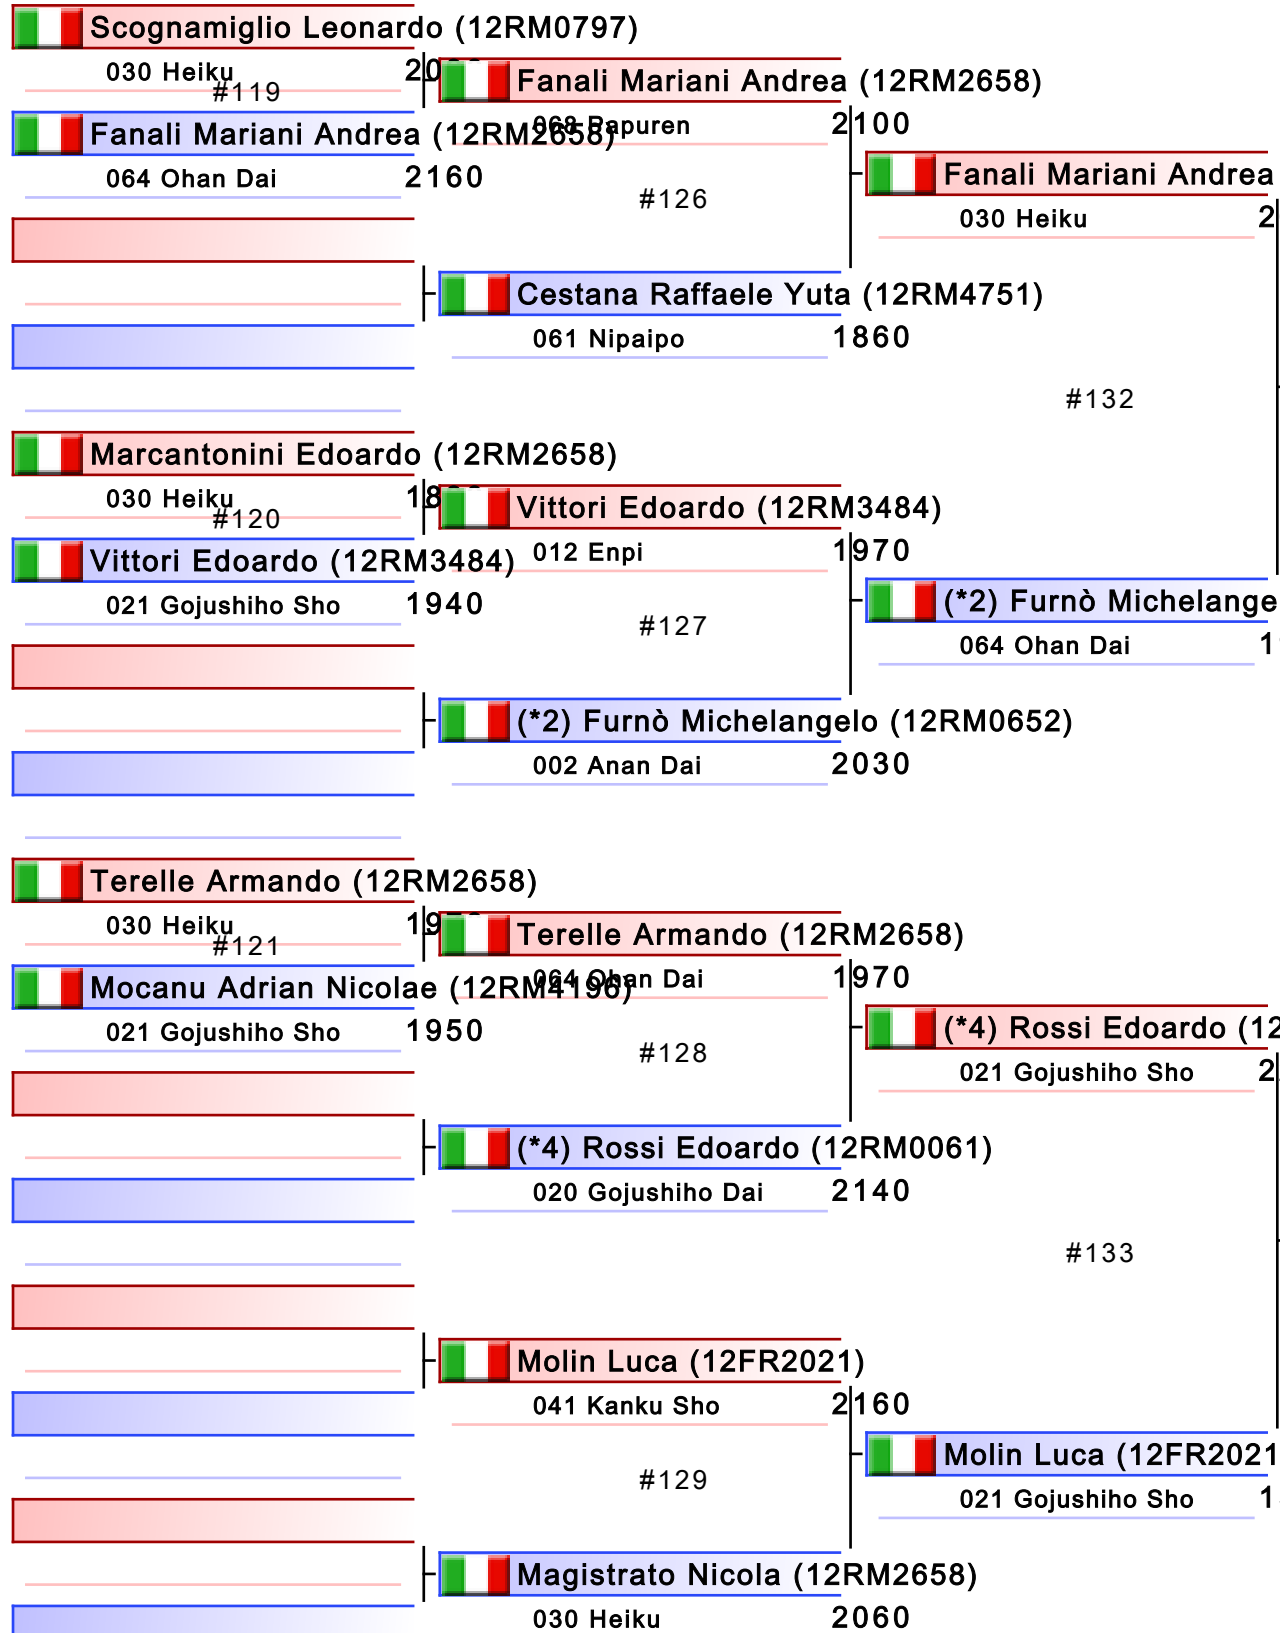

Tabelloni

1 / 1

Pool

1	 Mattei Beatrice (12RM2204)	0	 Leoni Sara (12RM2914)
	#157 WP		
2	 Leoni Sara (12RM2914)	1	
3	 Gusman Noemi (12RM0084)	0	 Mattei Beatrice (12RM2204)
	#158 WP		
4	 Mattei Beatrice (12RM2204)	5	
	WP		
5	 Leoni Sara (12RM2914)	8	 Leoni Sara (12RM2914)
	#159		
6	 Gusman Noemi (12RM0084)	0	

2024-05-12

Tatami
1 14:00

Tabelloni
1/1

Pool

- | |
|--|
| 1. ROSSI EDOARDO (FIAMME ORO) |
| 2. FANALI MARIANI ANDREA (SETTEVILLE) |
| 3. MOLIN LUCA (CENTRO KARATE) |
| 3. FURNÒ MICHELANGELO (ASD ROMA 12) |
| 5. TERELLE ARMANDO (SETTEVILLE) |
| 5. SCOGNAMIGLIO LEONARDO (ASD KARATE RO) |
| 7. CESTANA RAFFAELE YUTA (SHIN MEI KAN) |