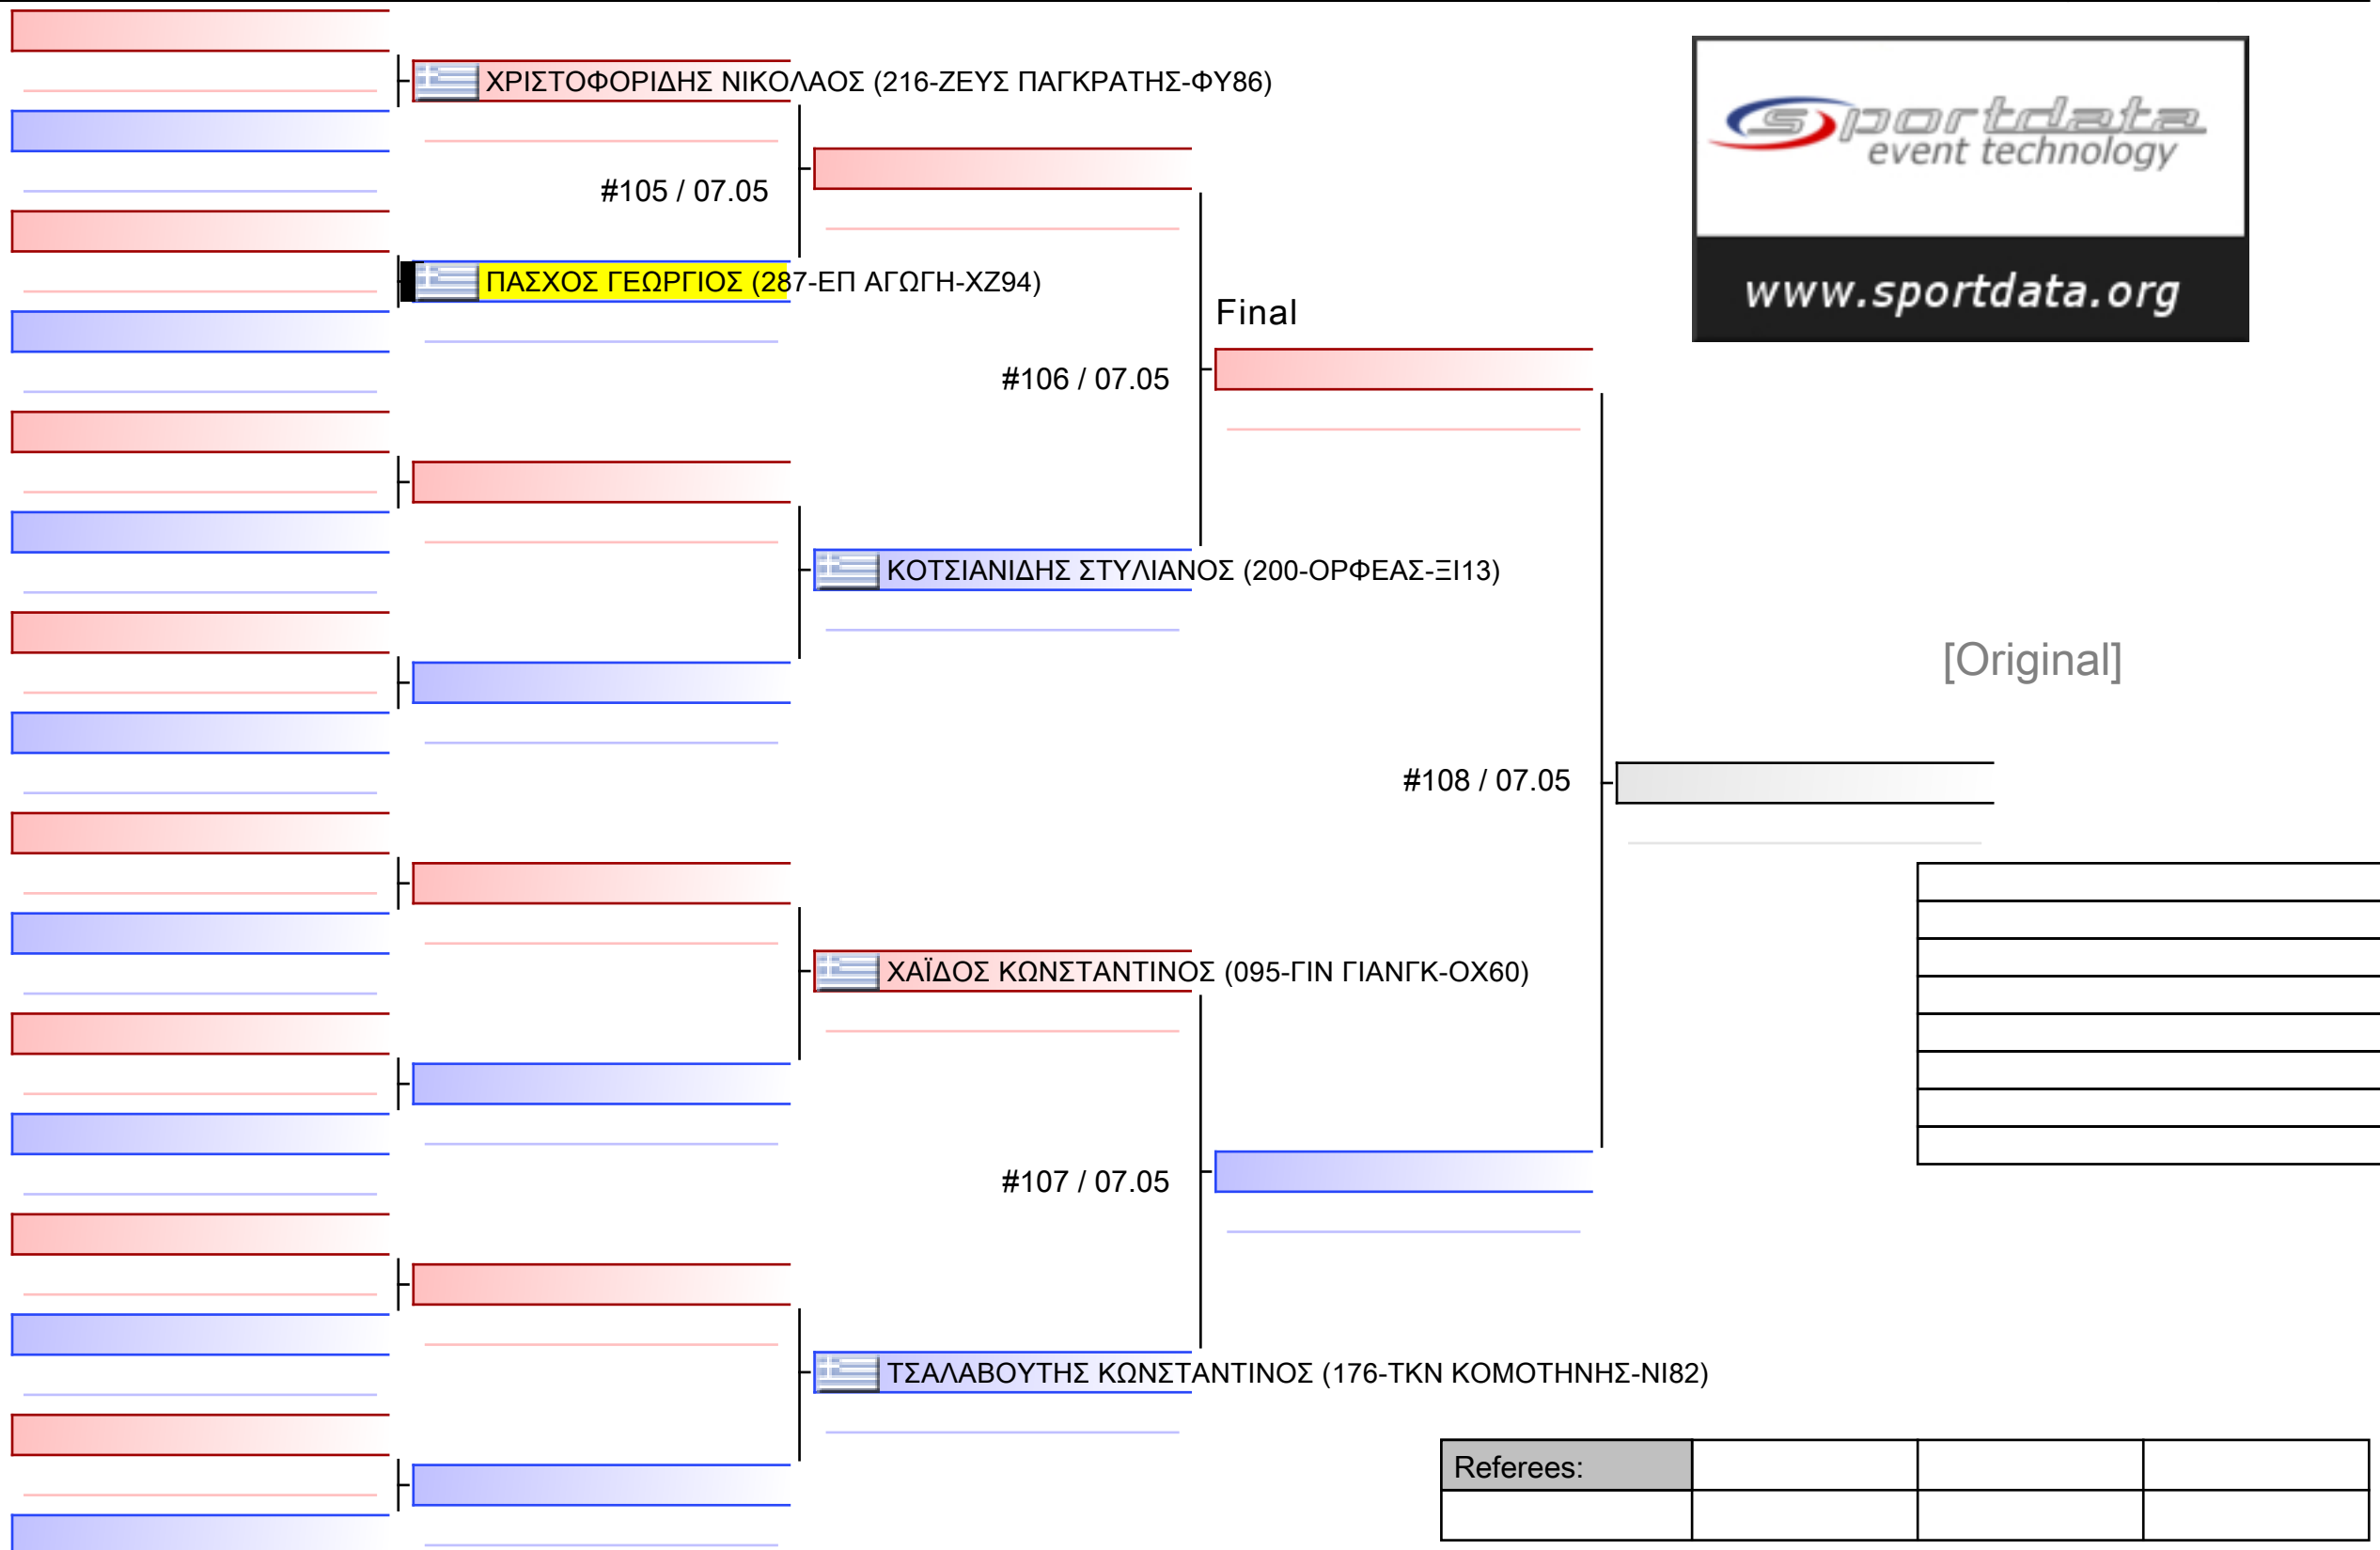

[Original]

Referees:			

[Original]

Referees:			

[Original]

#104 / 07.05

Referees:			

[Original]