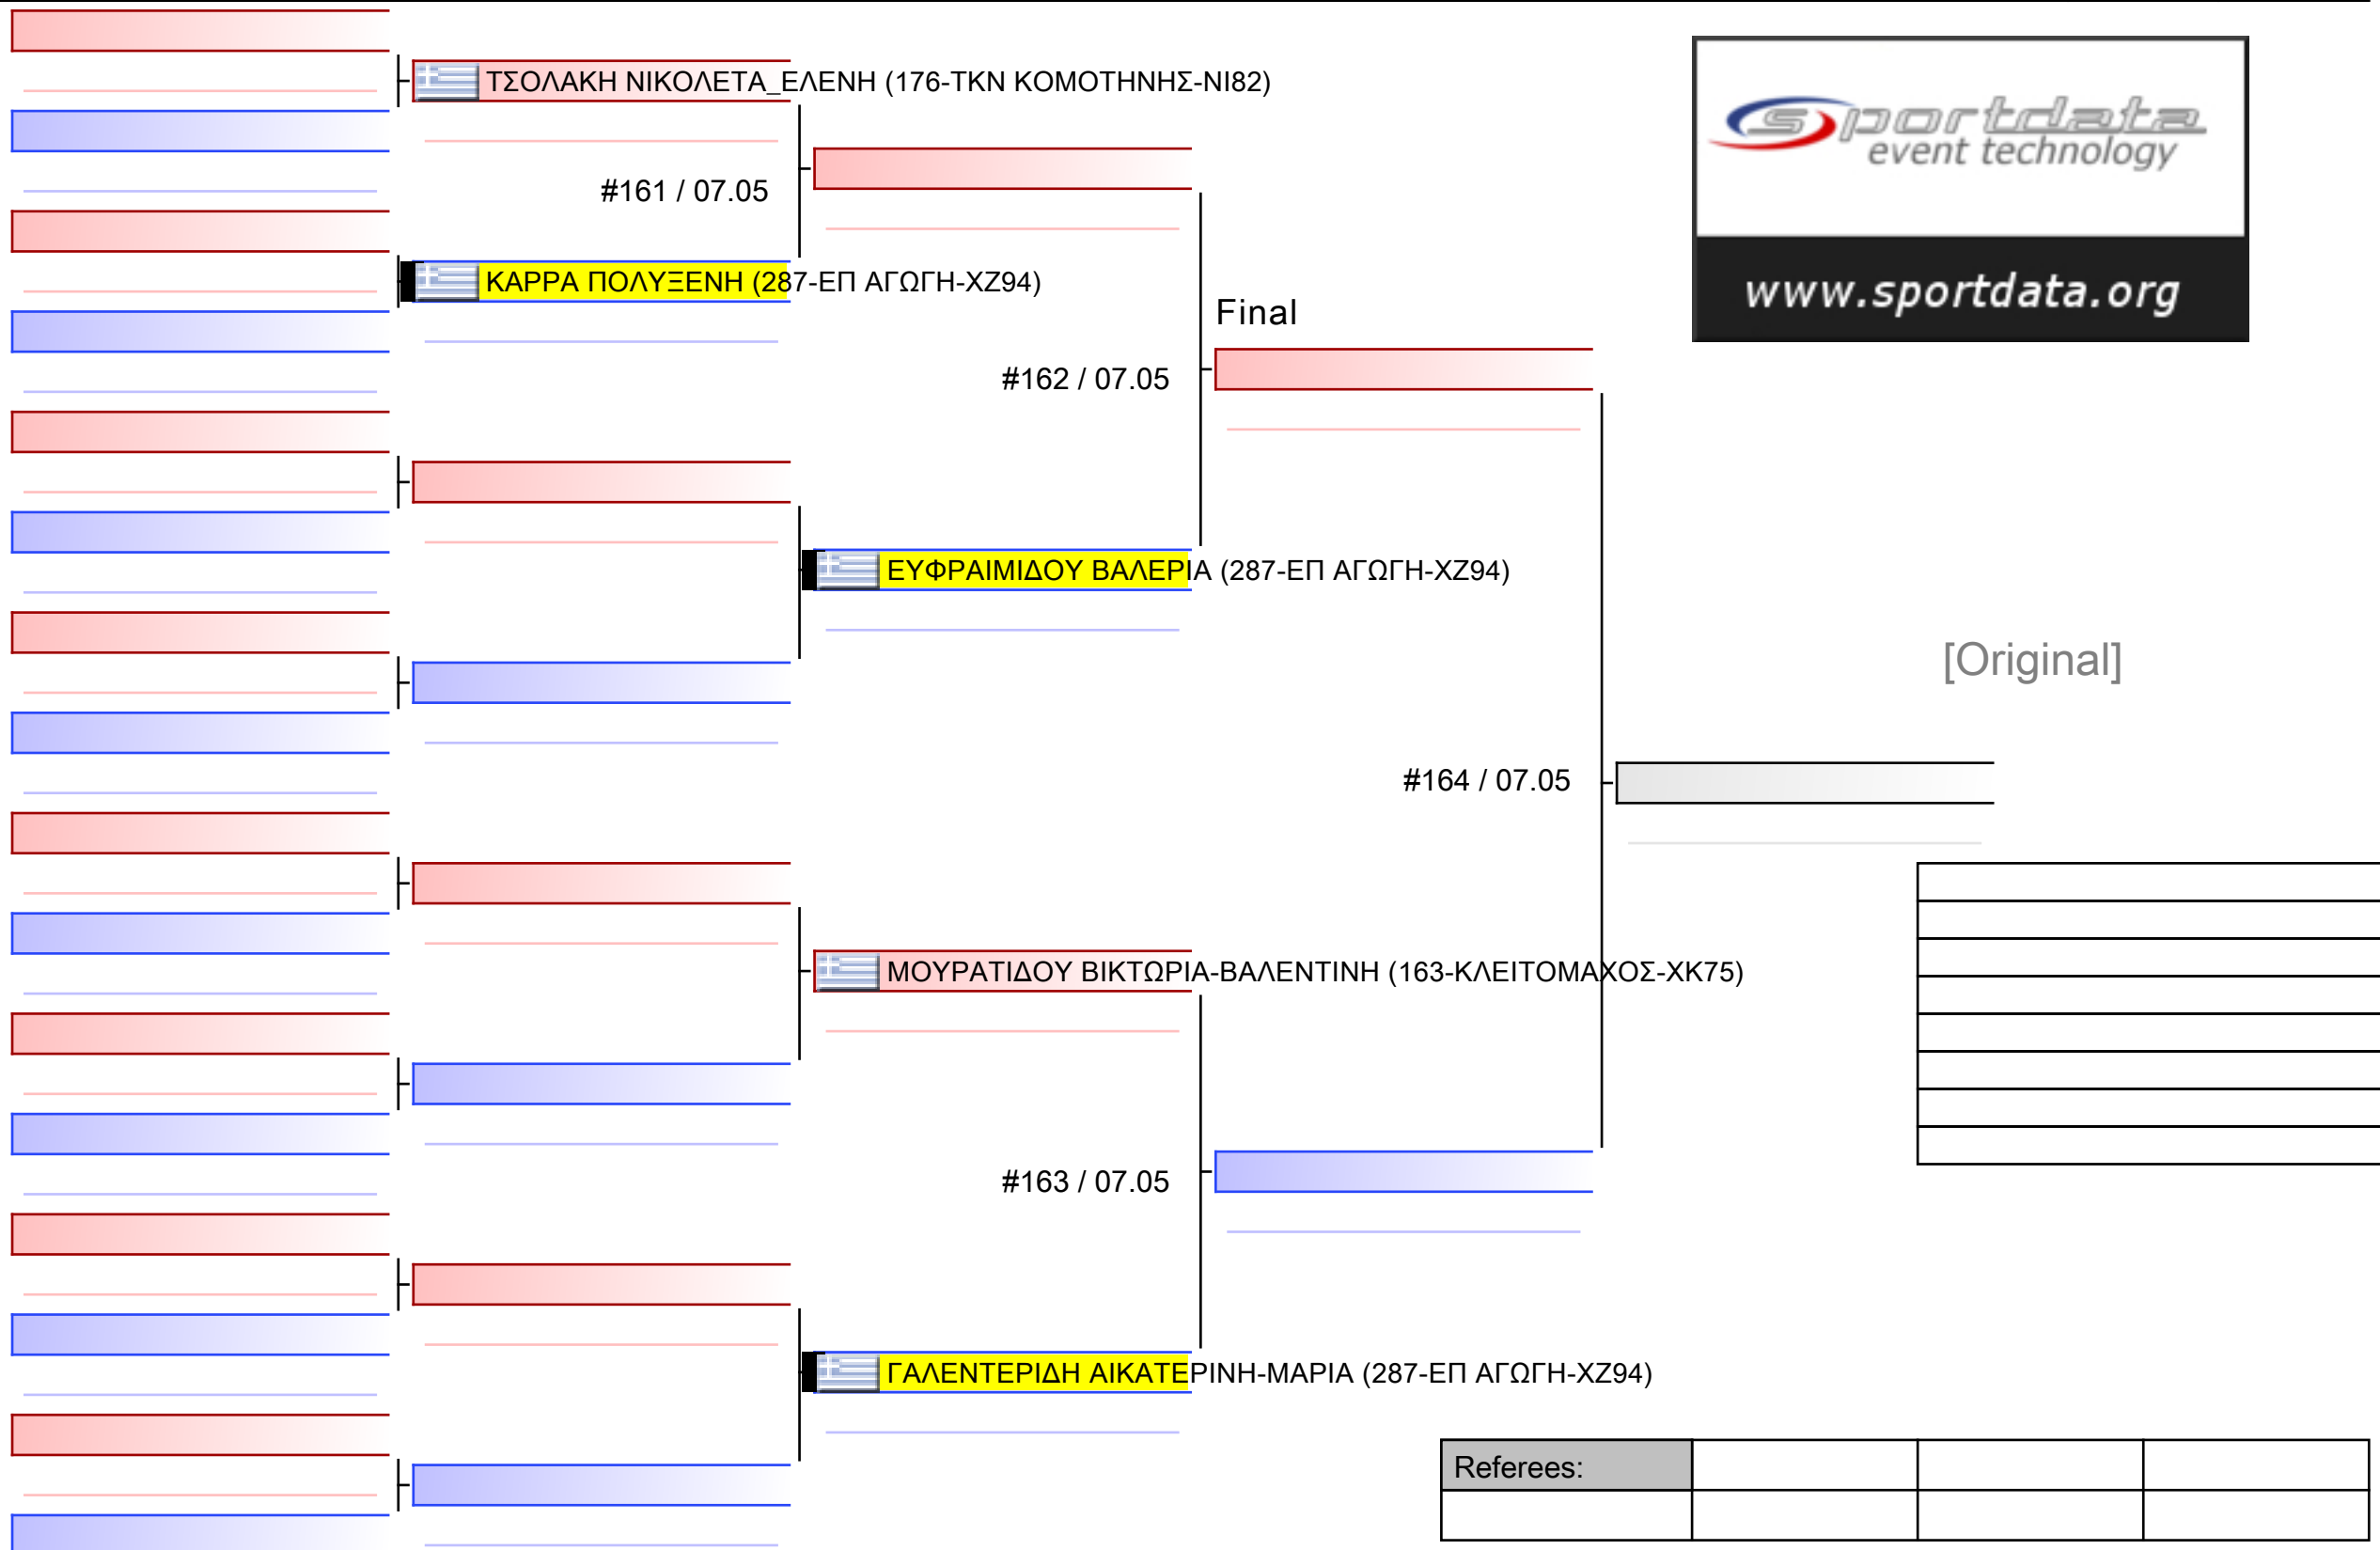

[Original]

Referees: