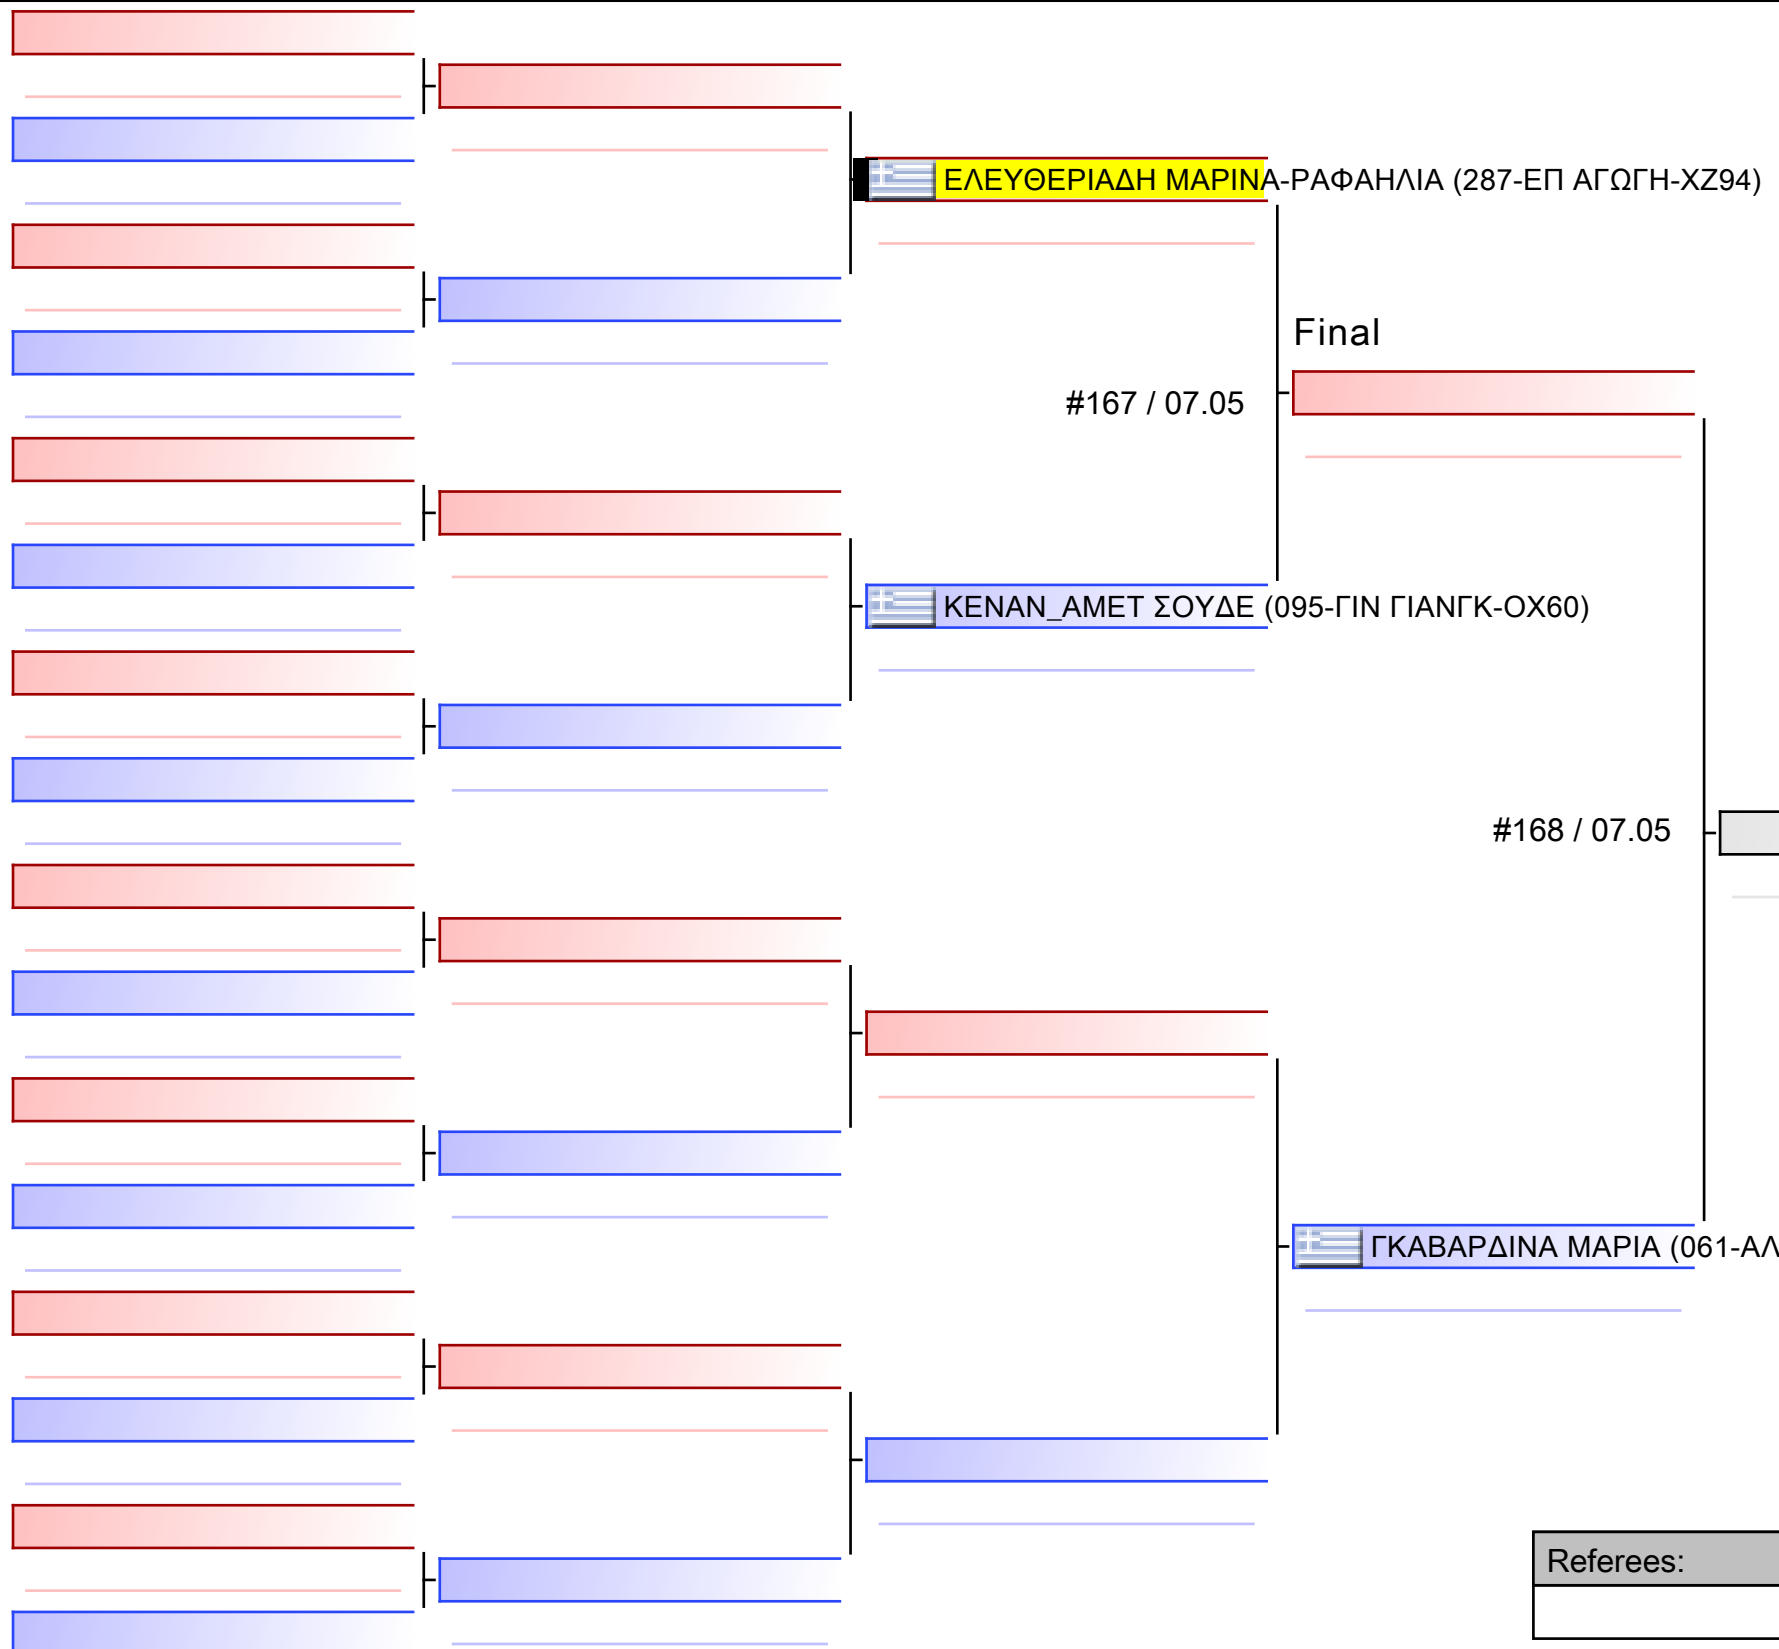

[Original]

Referees: