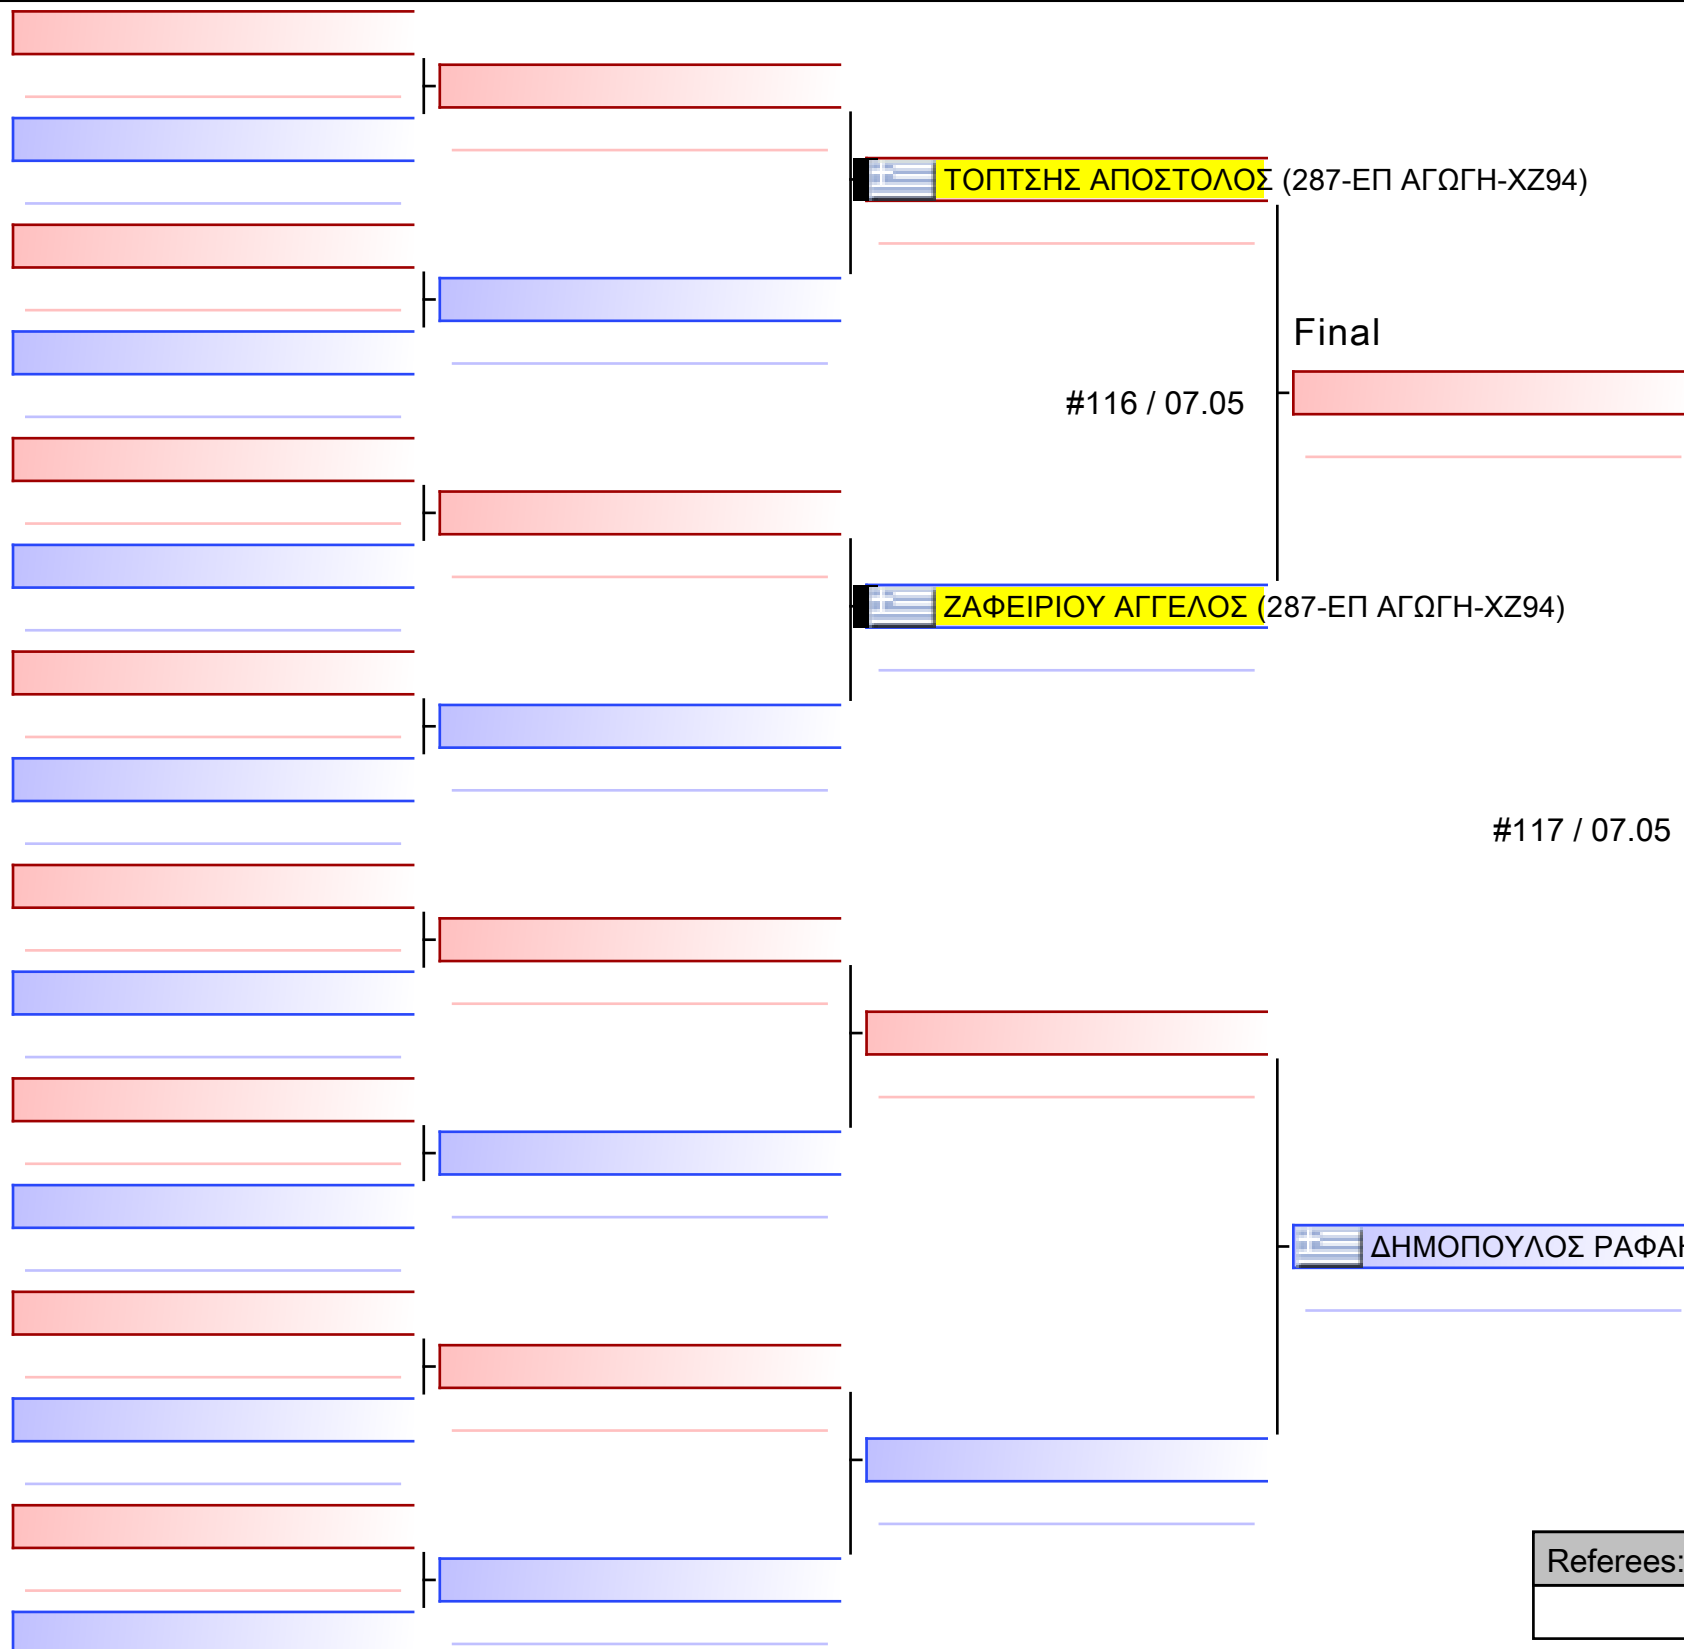

[Original]

Referees: