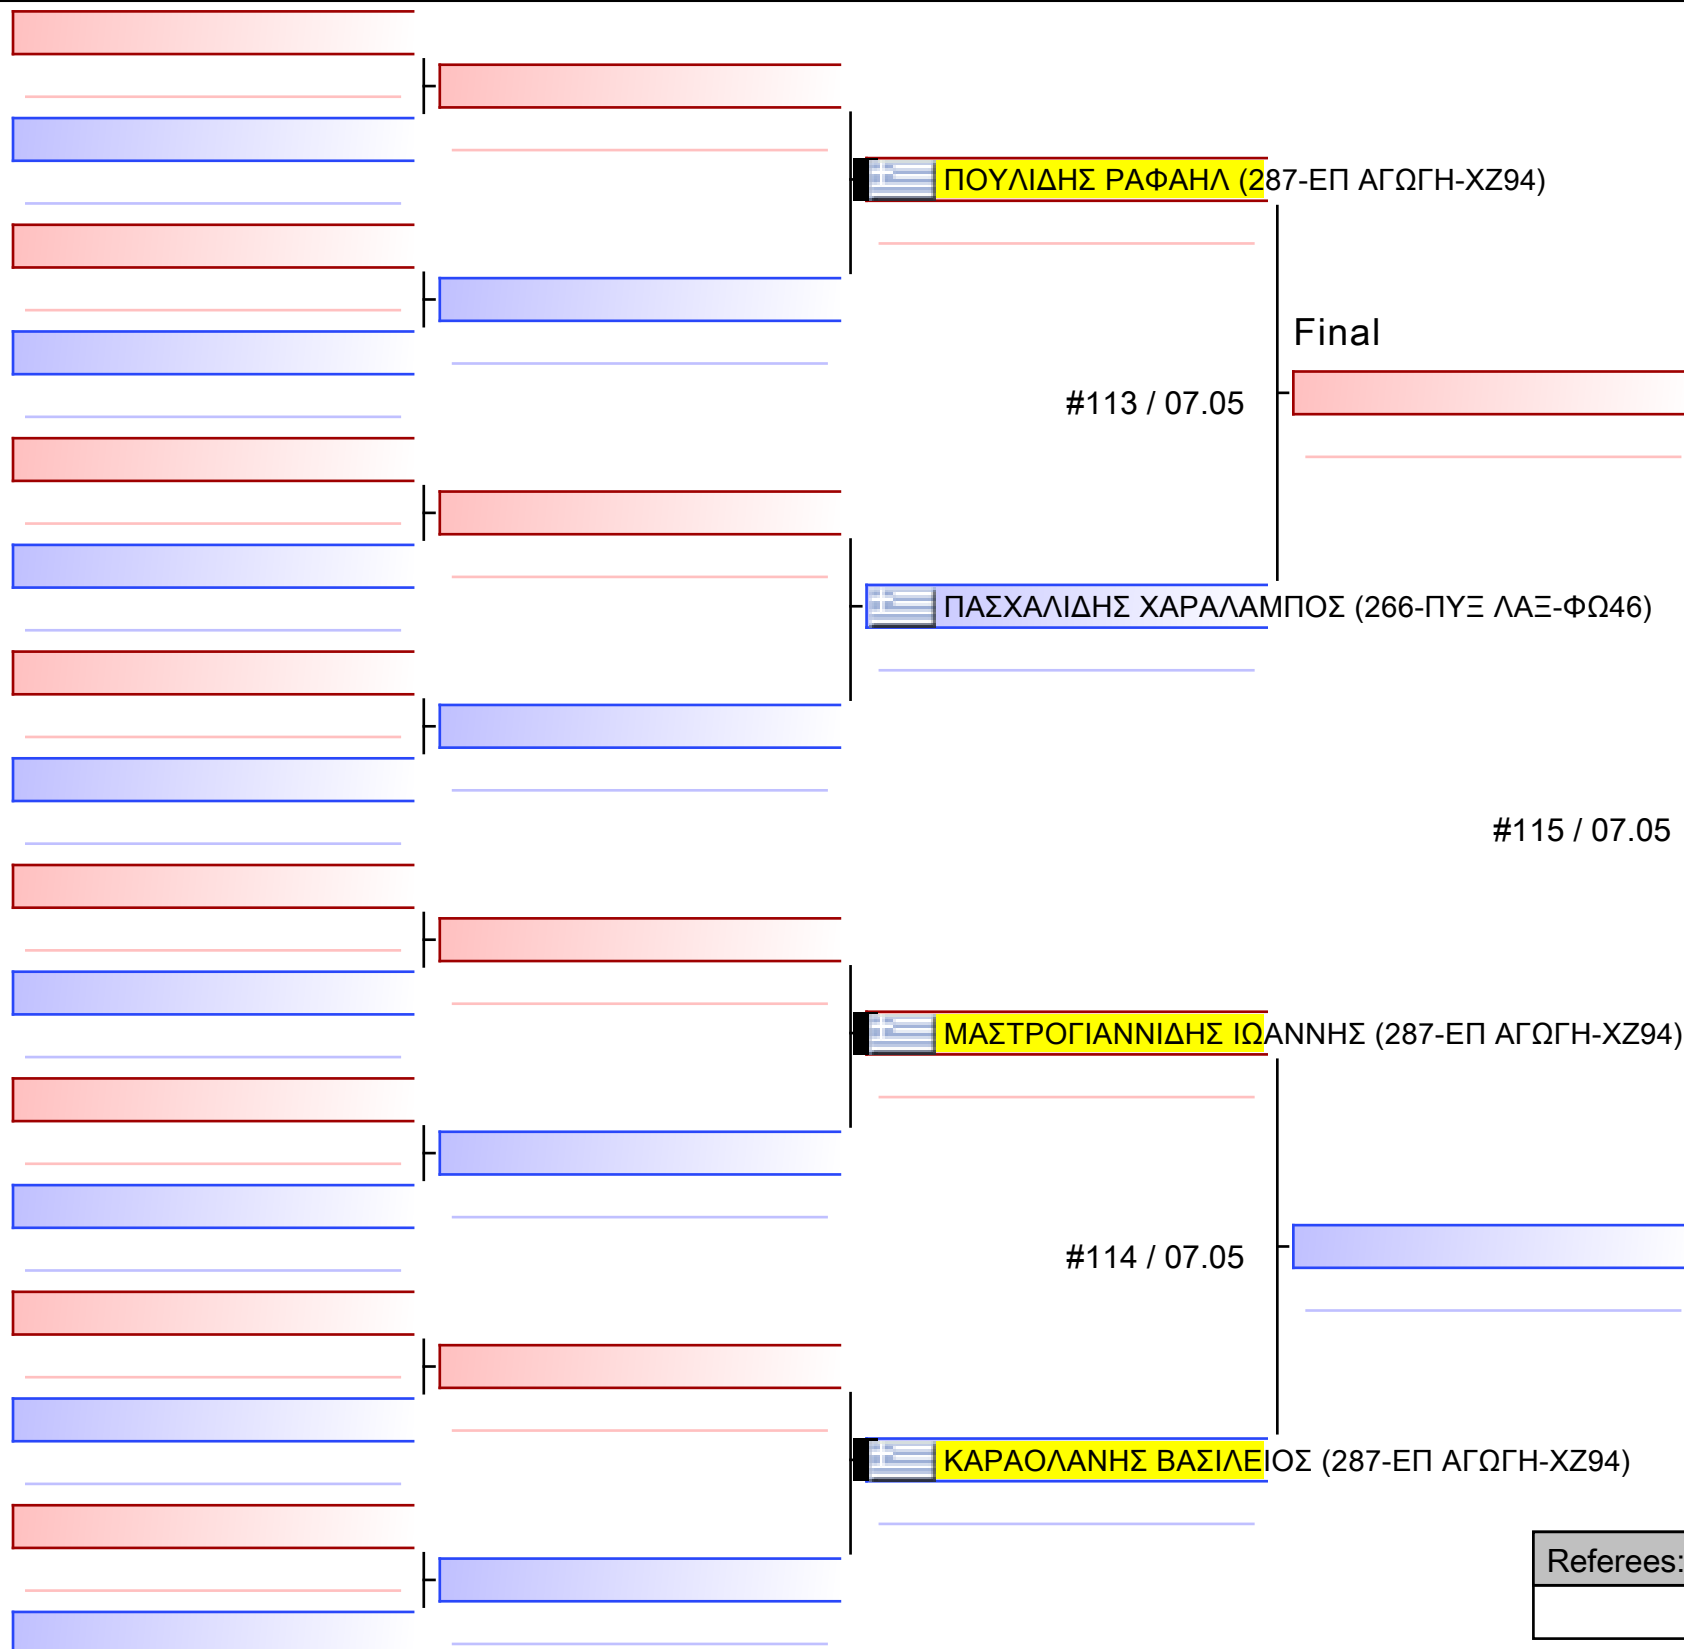

[Original]

Referees:			

[Original]

Referees:			

[Original]

#104 / 07.05

Referees:			

[Original]