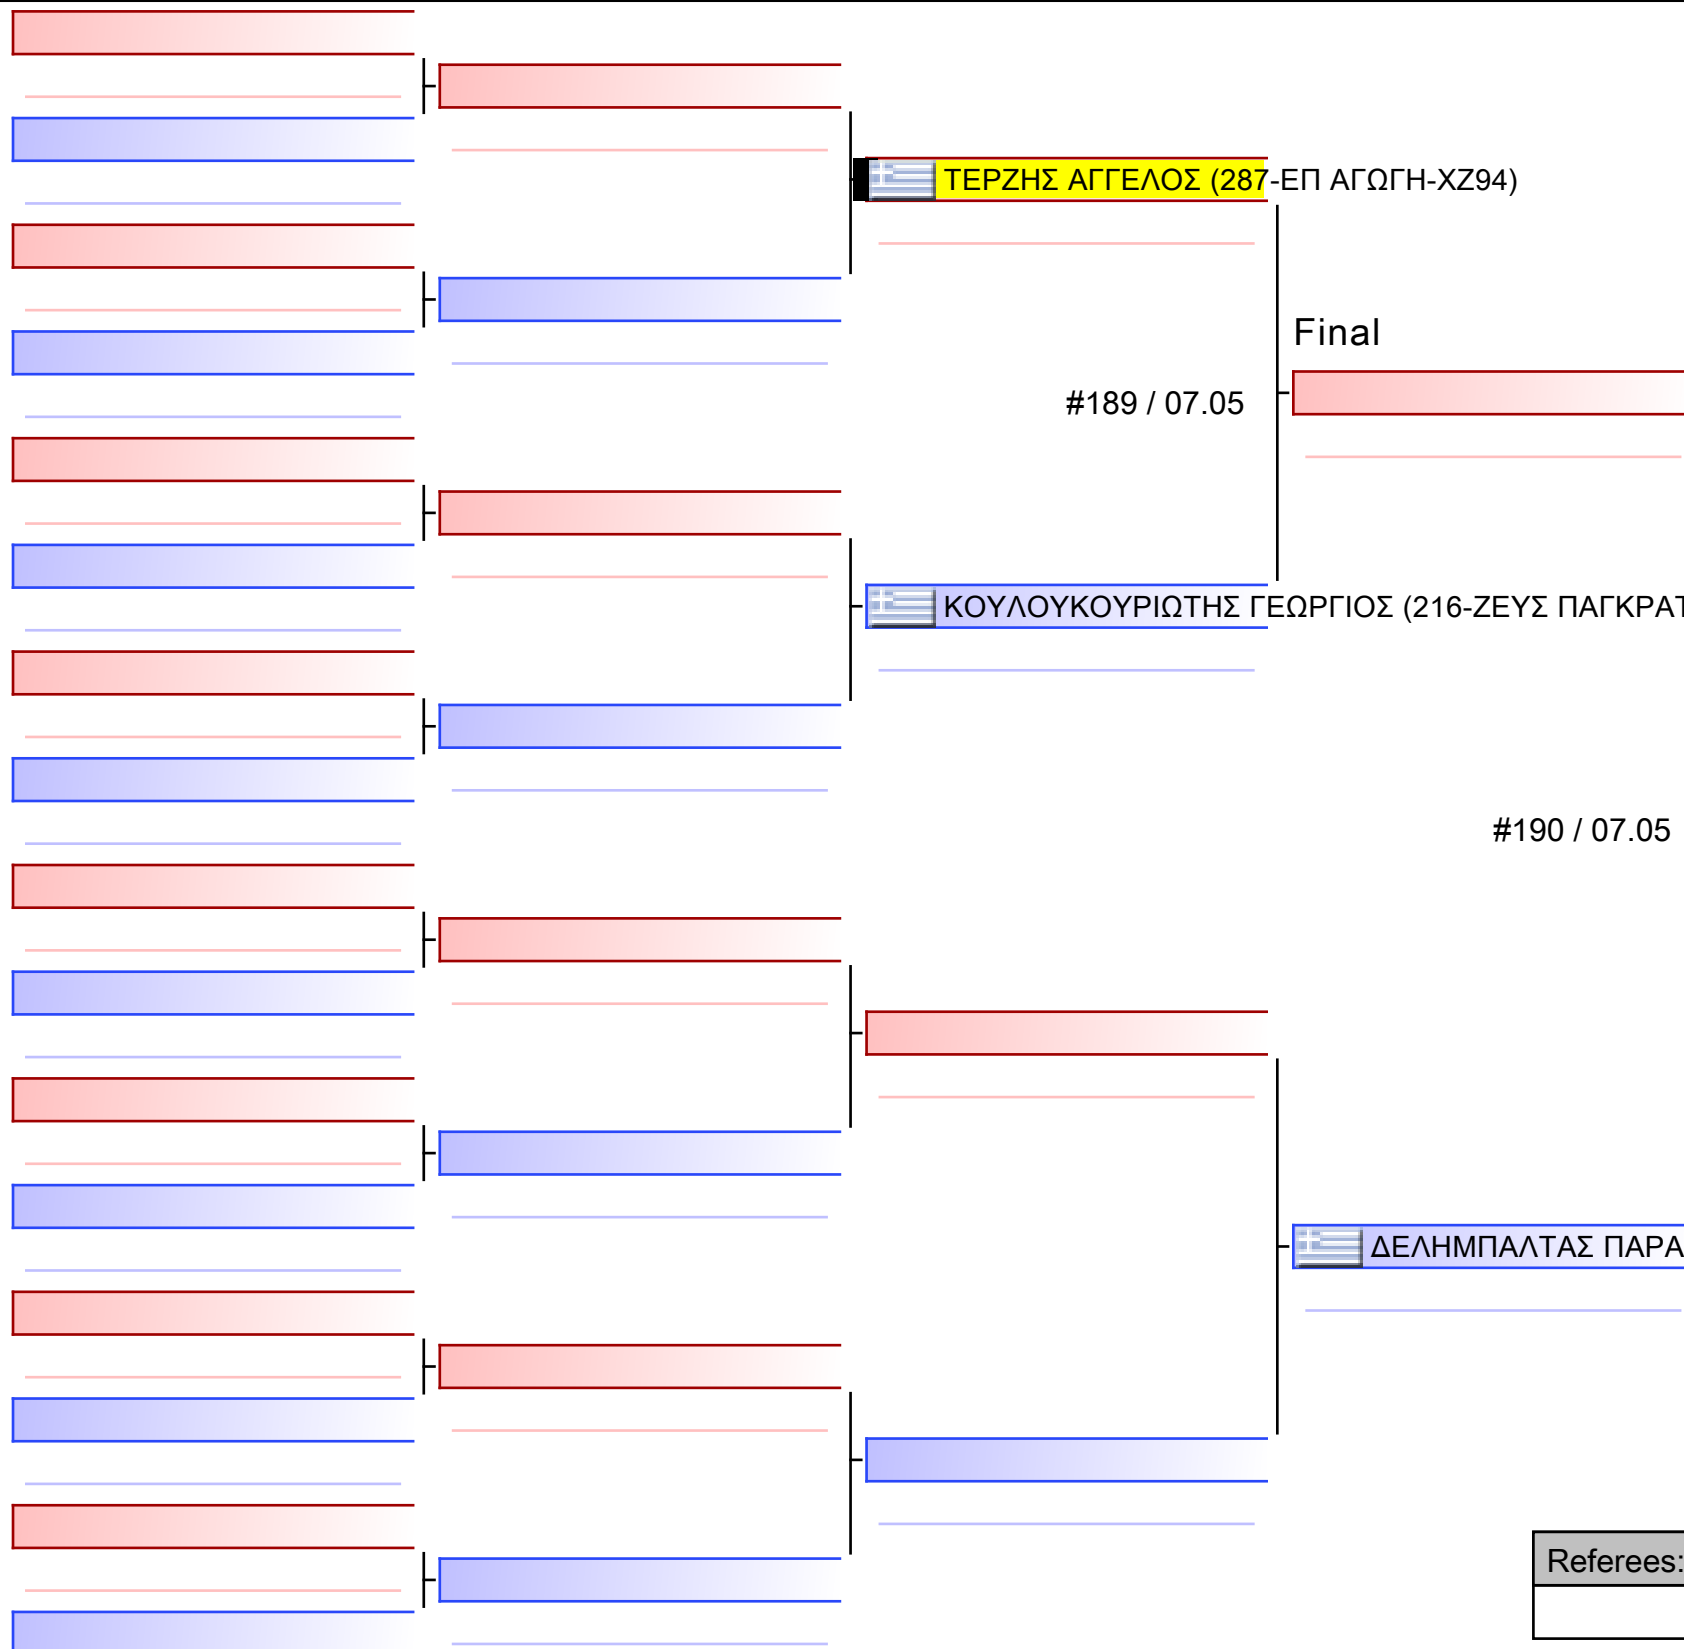

#173 / 07.05

[Original]

🇬🇷 ΠΑΠΑΖΟΓΛΟΥ ΠΑΝΑΓΙΩΤΗΣ\_ (061-ΑΛΕΞΑΝΔΡΕΙΑ-ΞΝ52)

Referees:			

[Original]

Referees:			

[Original]

Referees:			

[Original]

Referees:			

[Original]

Referees:			

[Original]

Referees:			

Final

ΒΑΒΑΛΟΥ ΔΕΣΠΟΙΝΑ (287-ΕΠ ΑΓΩΓΗ-ΧΖ94)