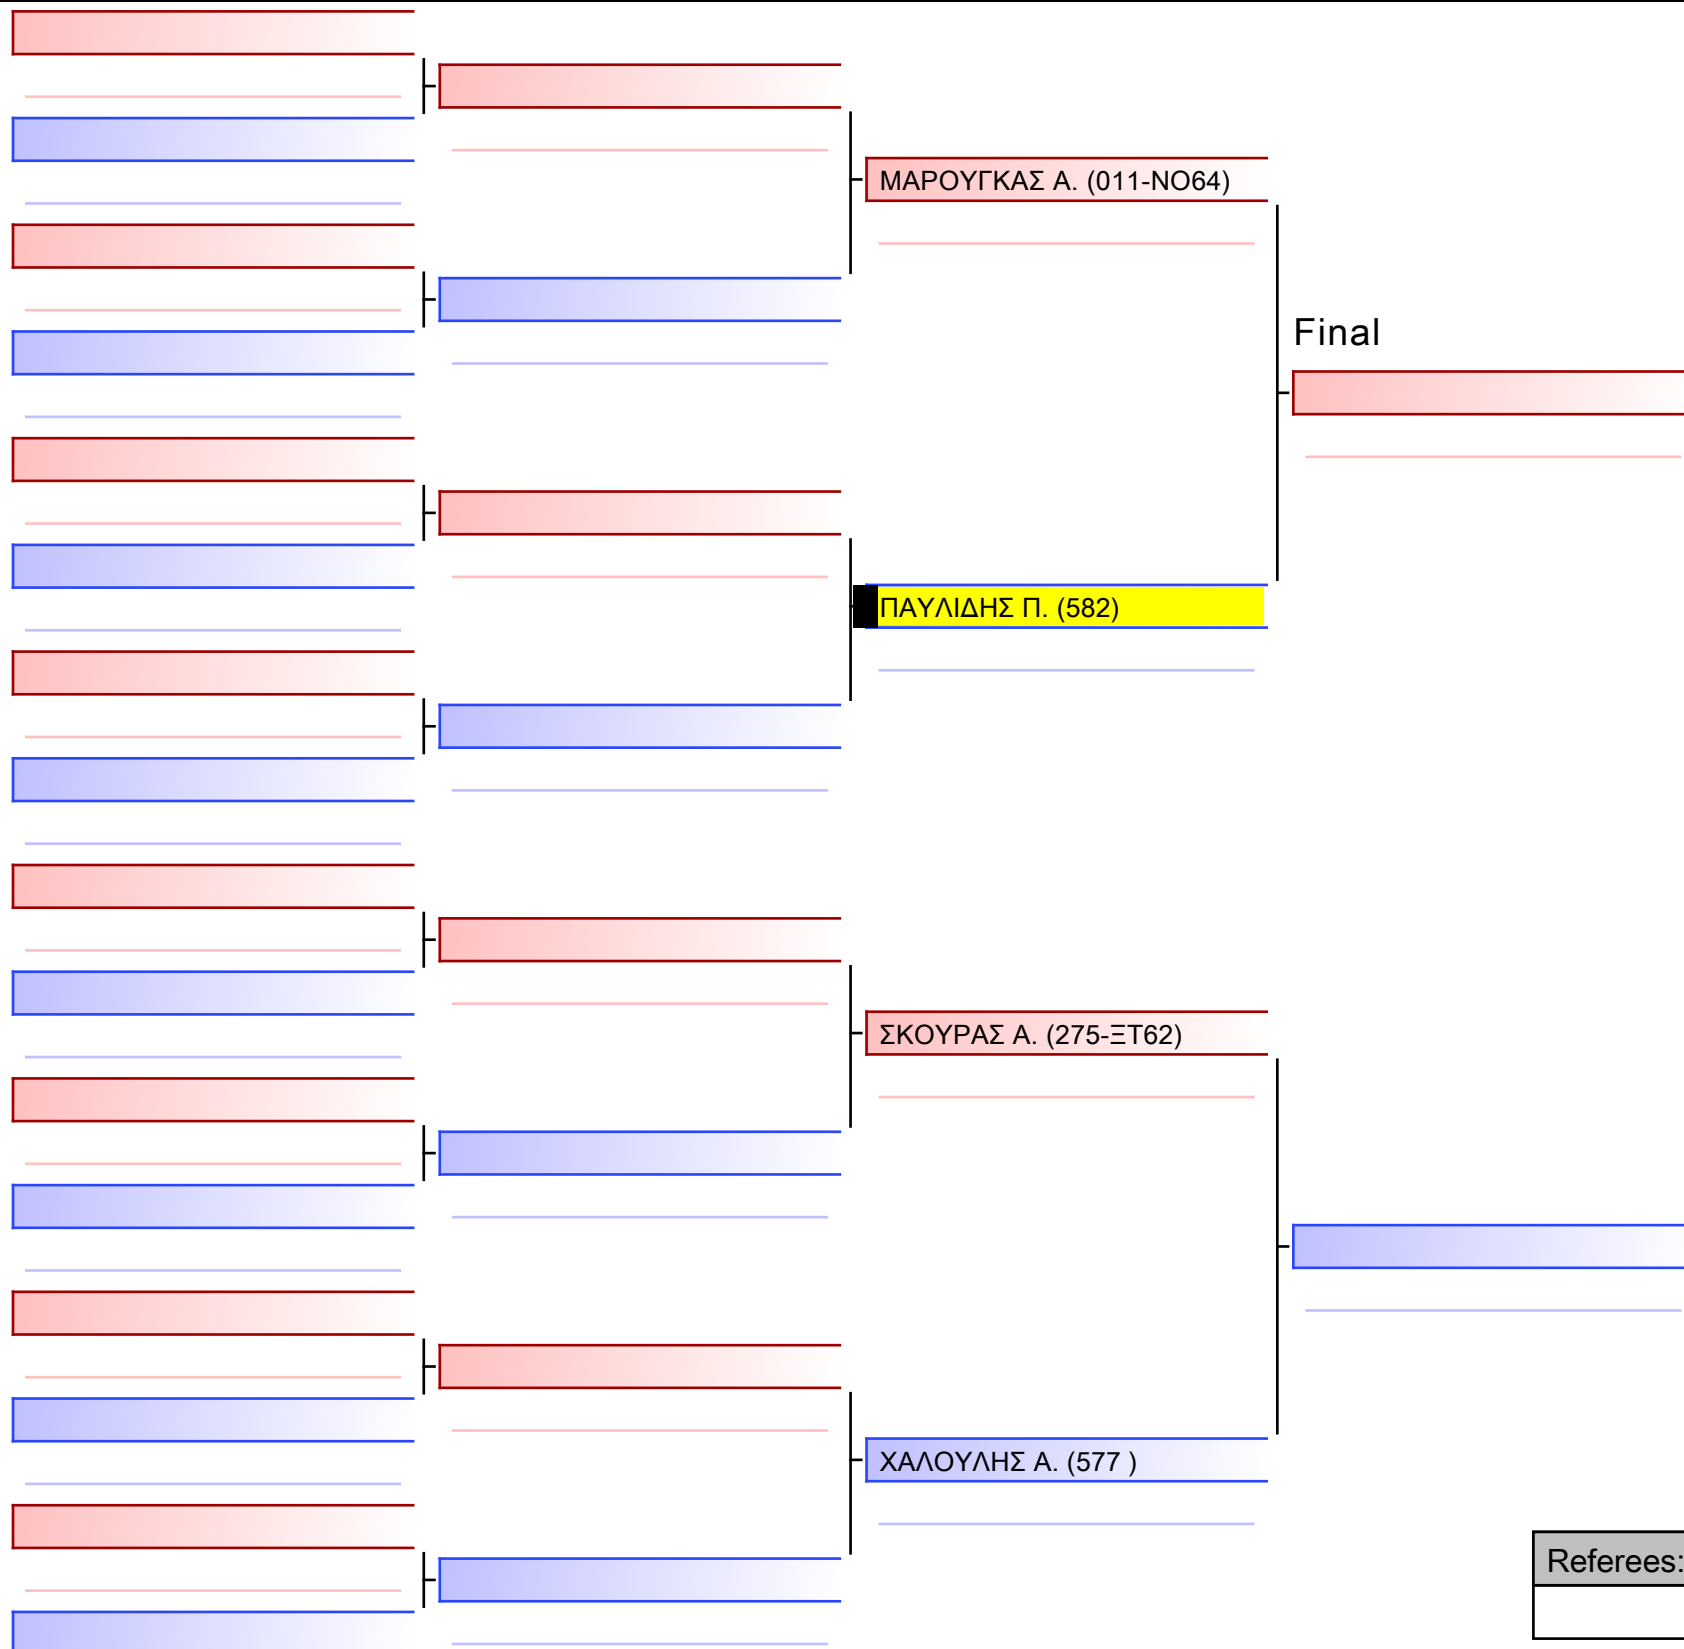

[Original]

Referees: