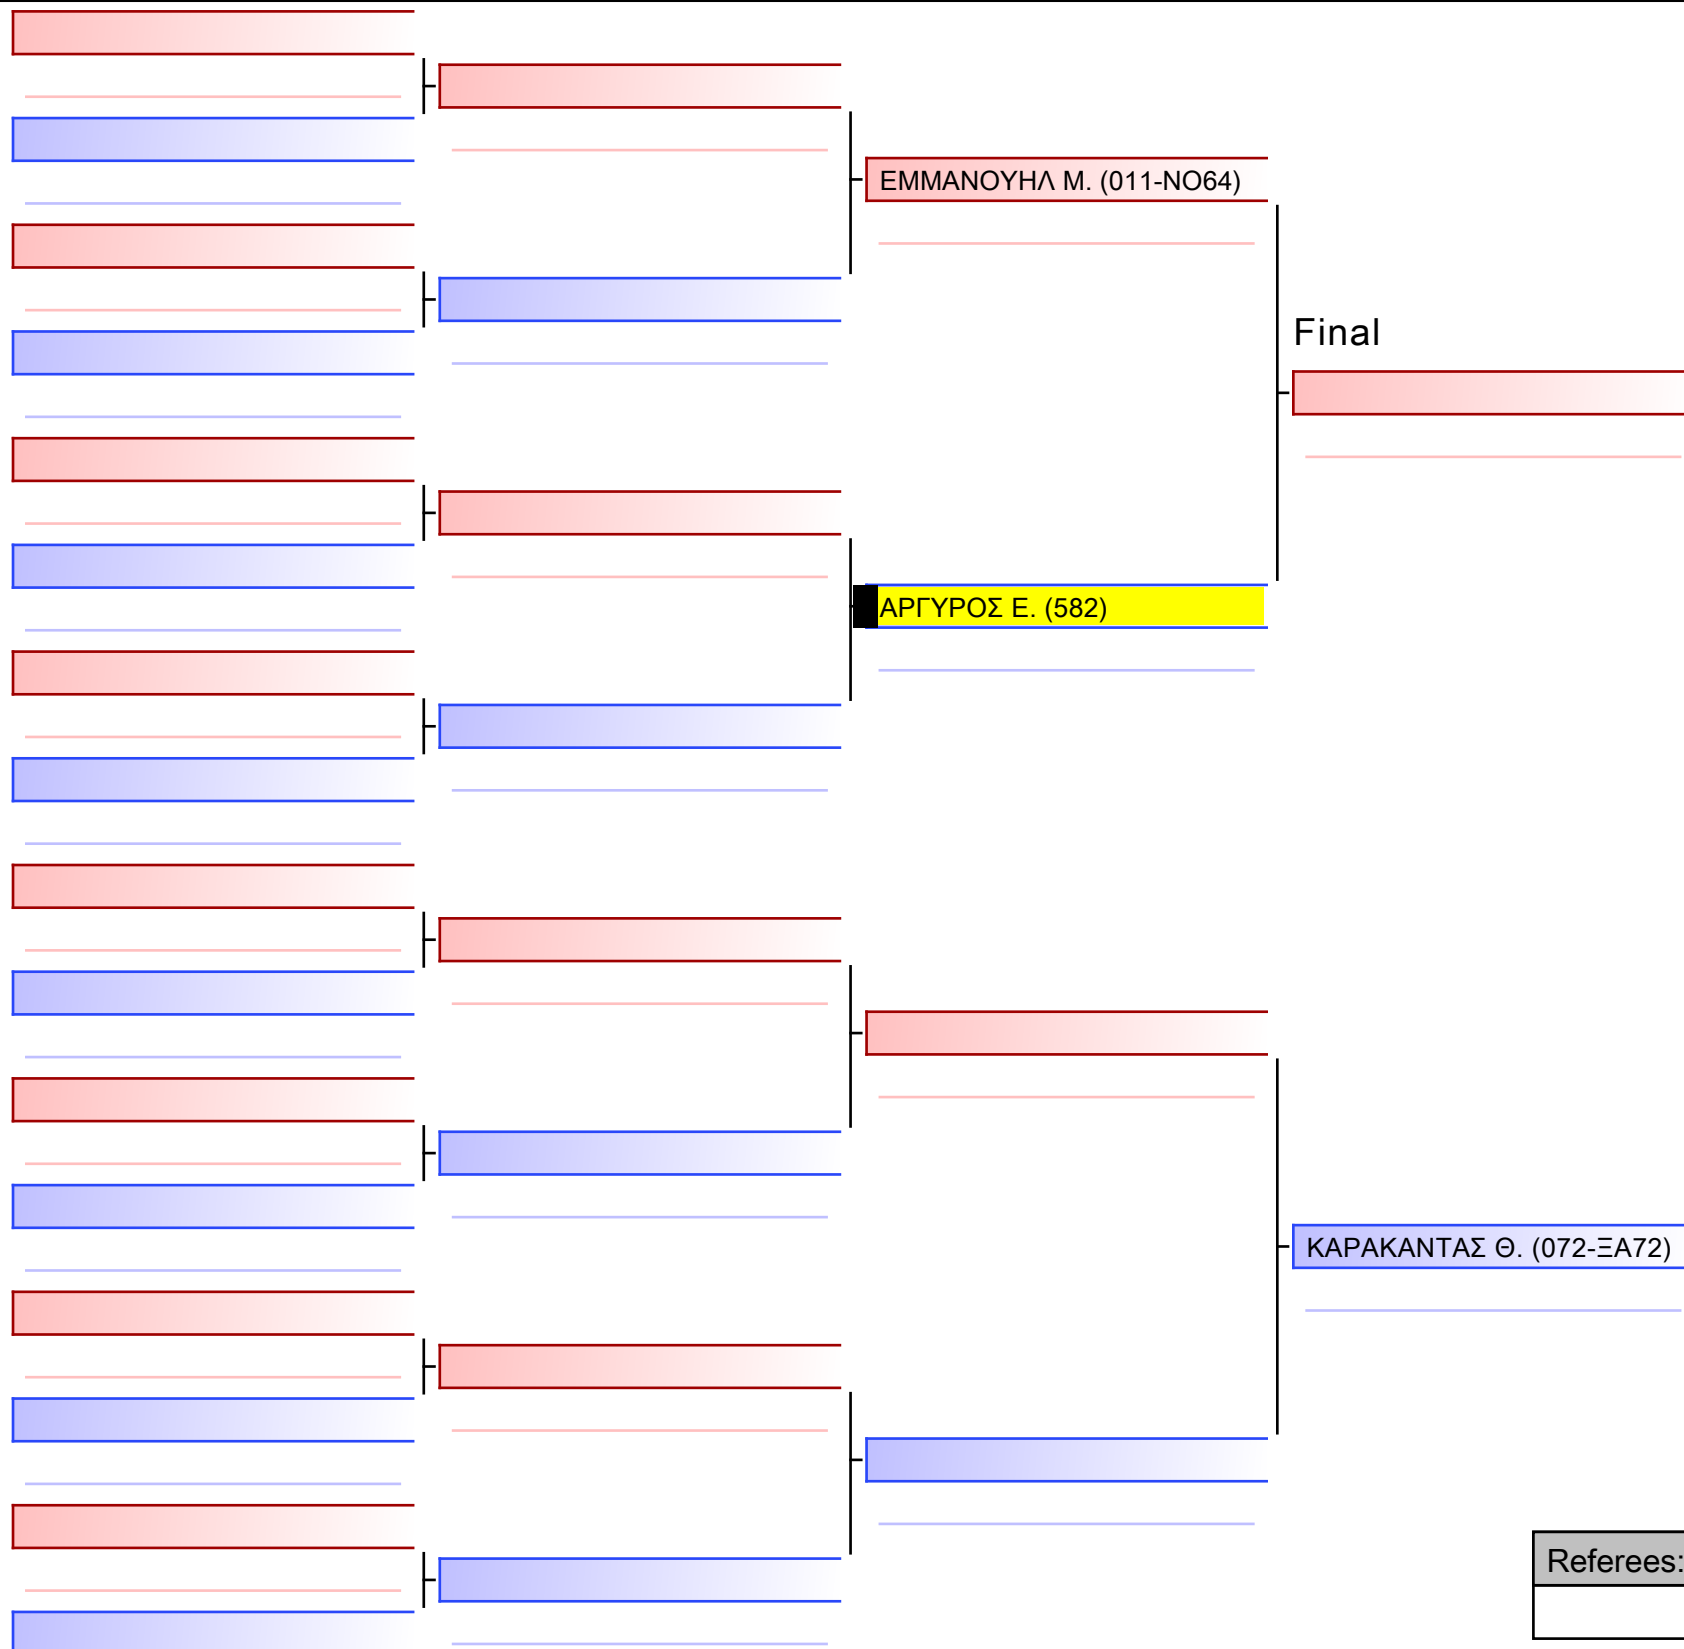

[Original]

Referees: