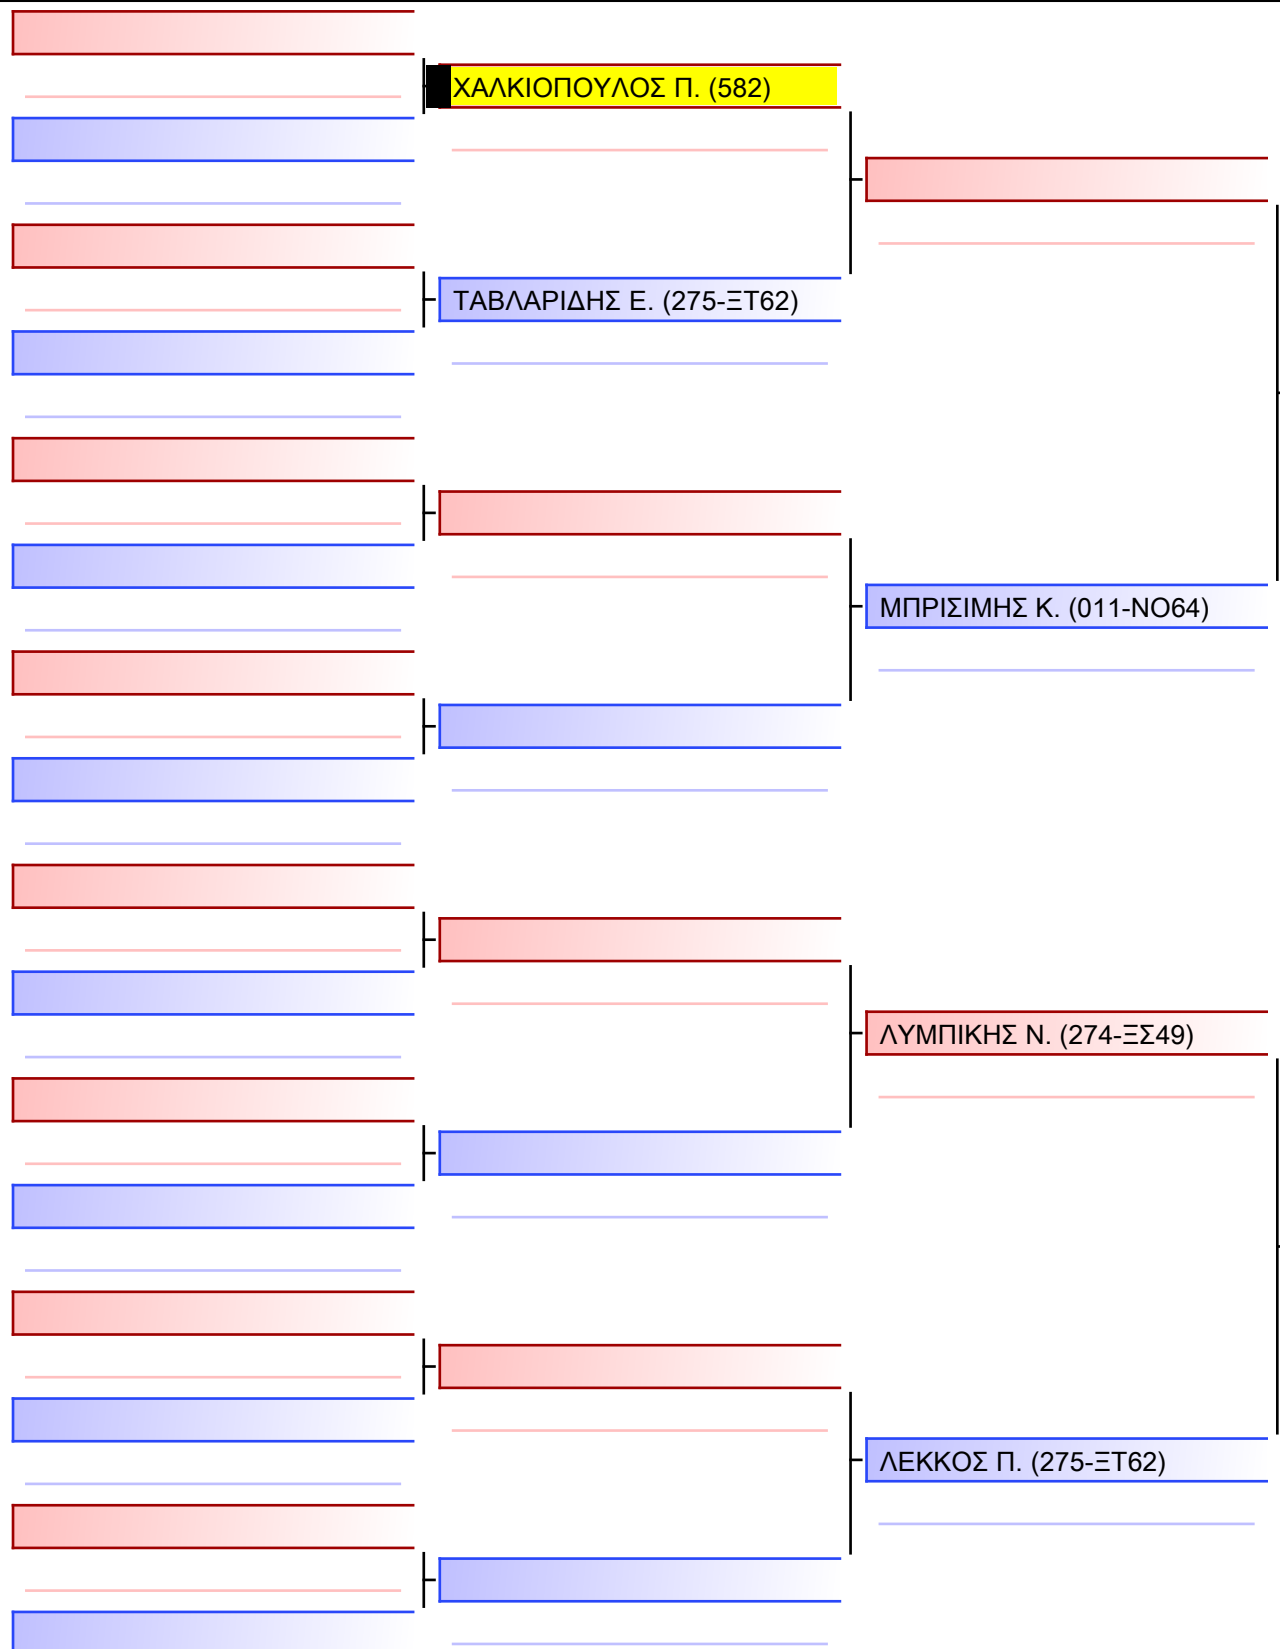

--

Referees:			

[Original]

ΡΩΜΑΝΟΥ Β. (582)

Referees:			

[Original]

Referees:			

Final

[Original]

Referees:				

[Original]

Referees:			

[Original]

Referees:			

Final

[Original]