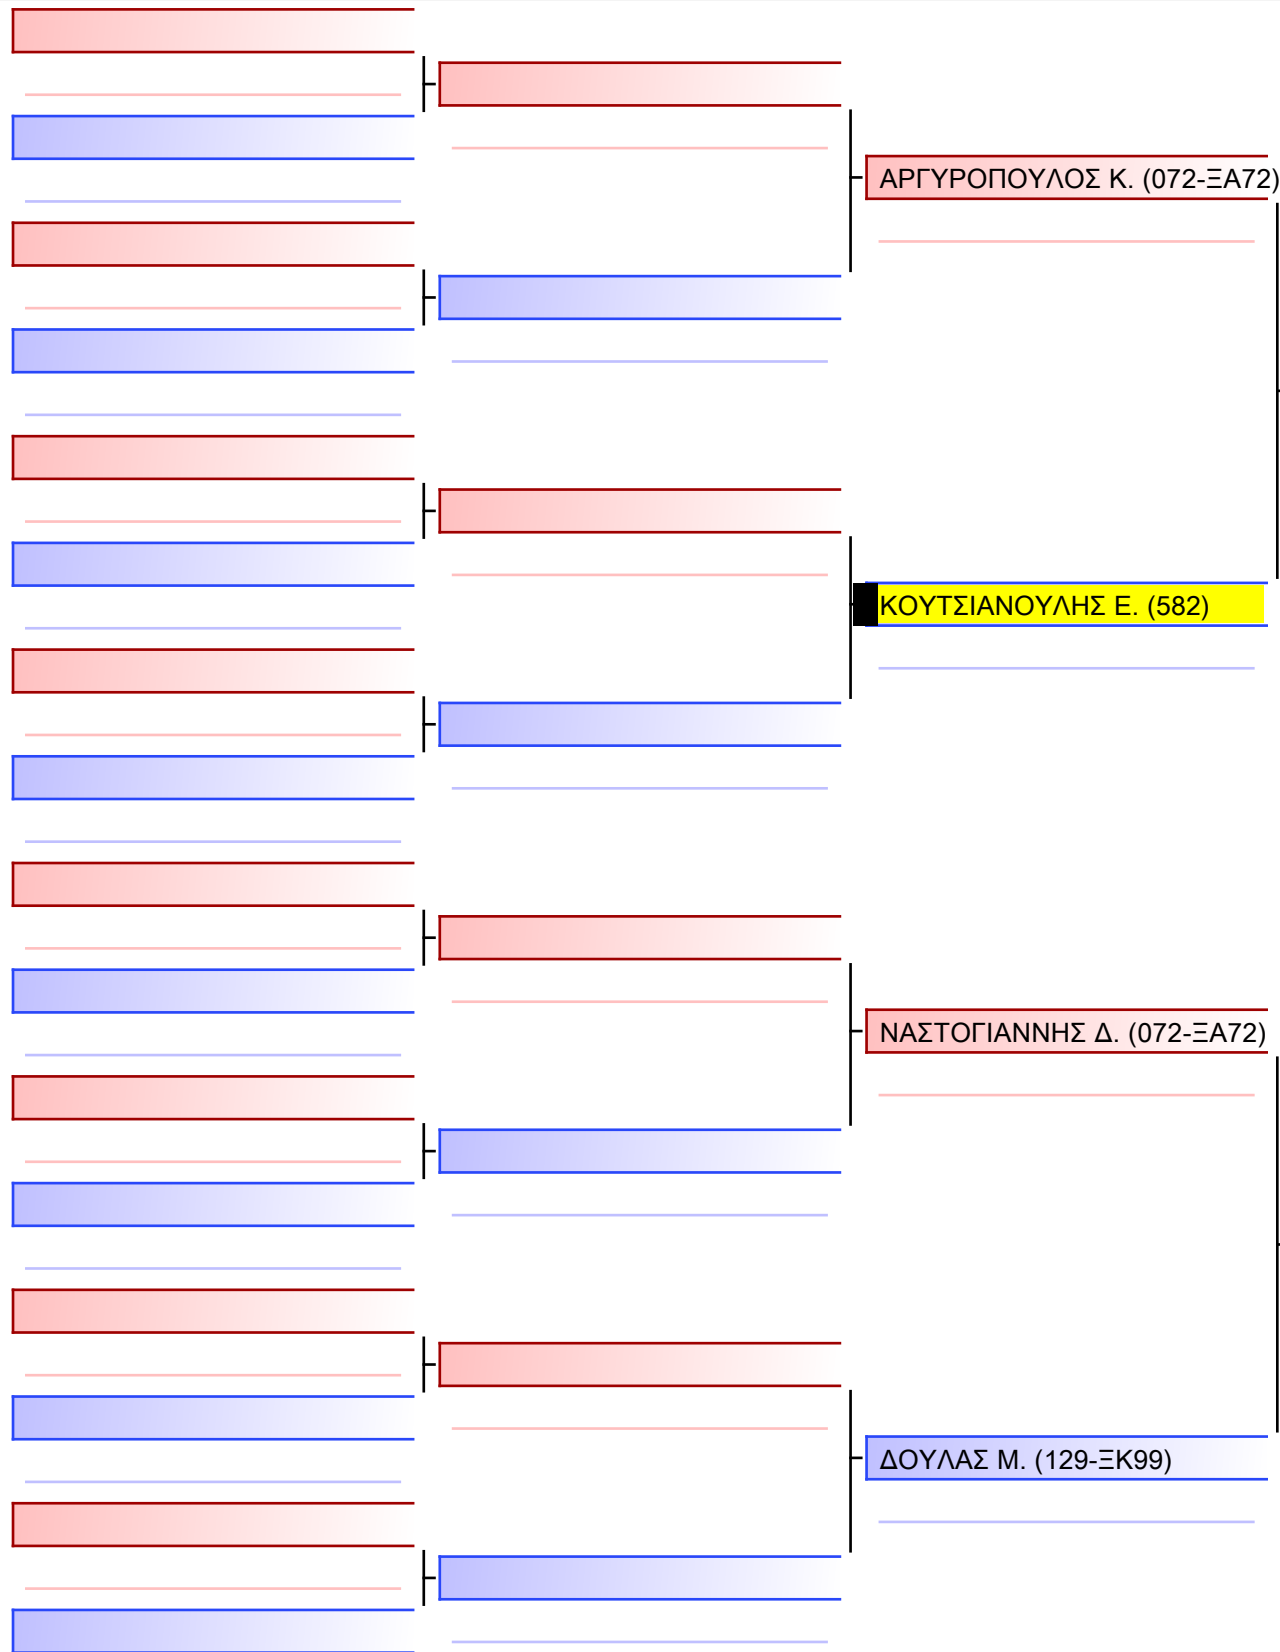

--

Referees:			

[Original]

ΡΩΜΑΝΟΥ Β. (582)

Referees:			

[Original]

Referees:			

Final