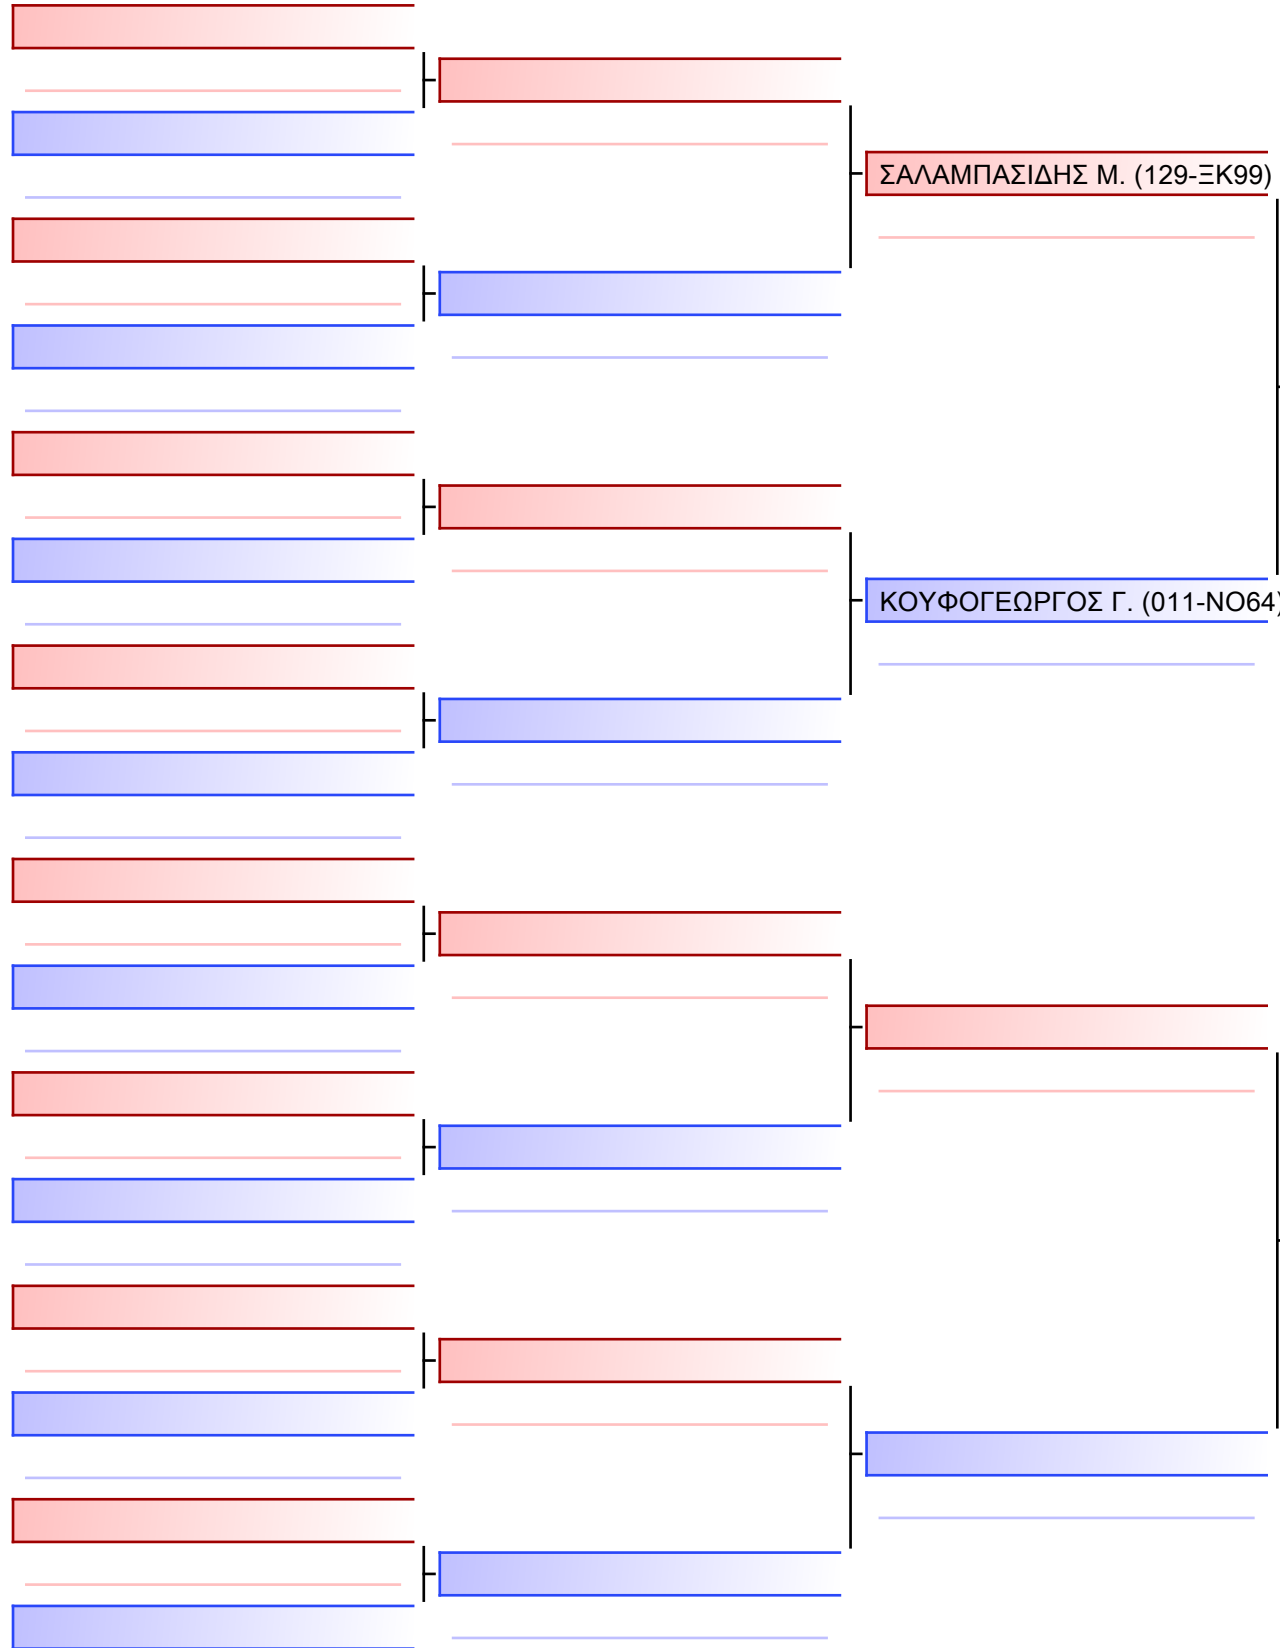

[Original]

Referees: