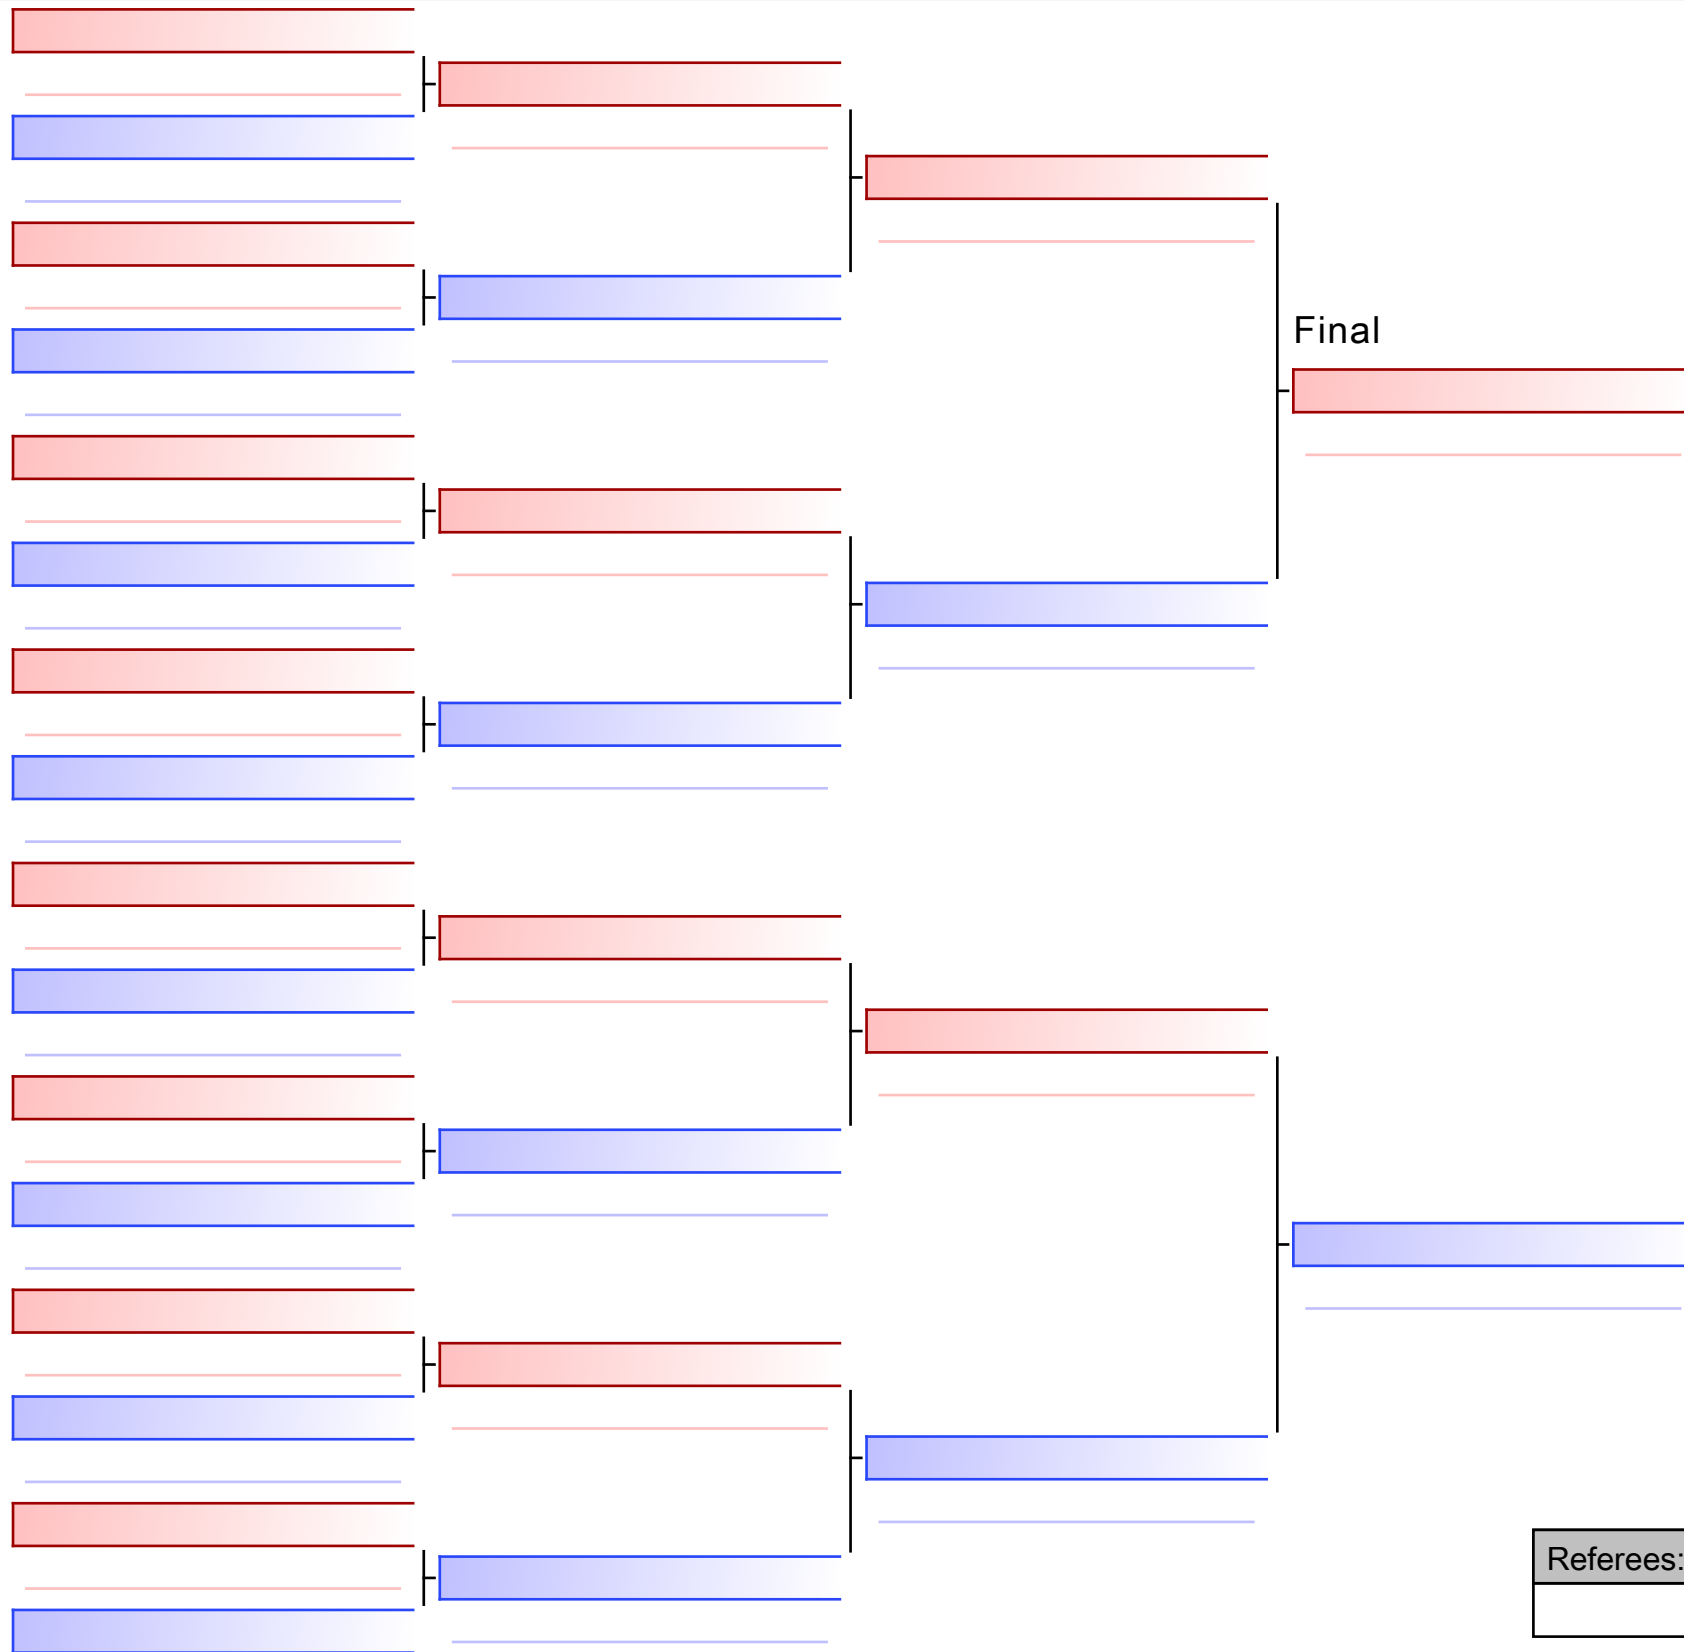

--

Referees:			

[Original]

ΡΩΜΑΝΟΥ Β. (582)

Referees:			

[Original]

Referees:			

Final