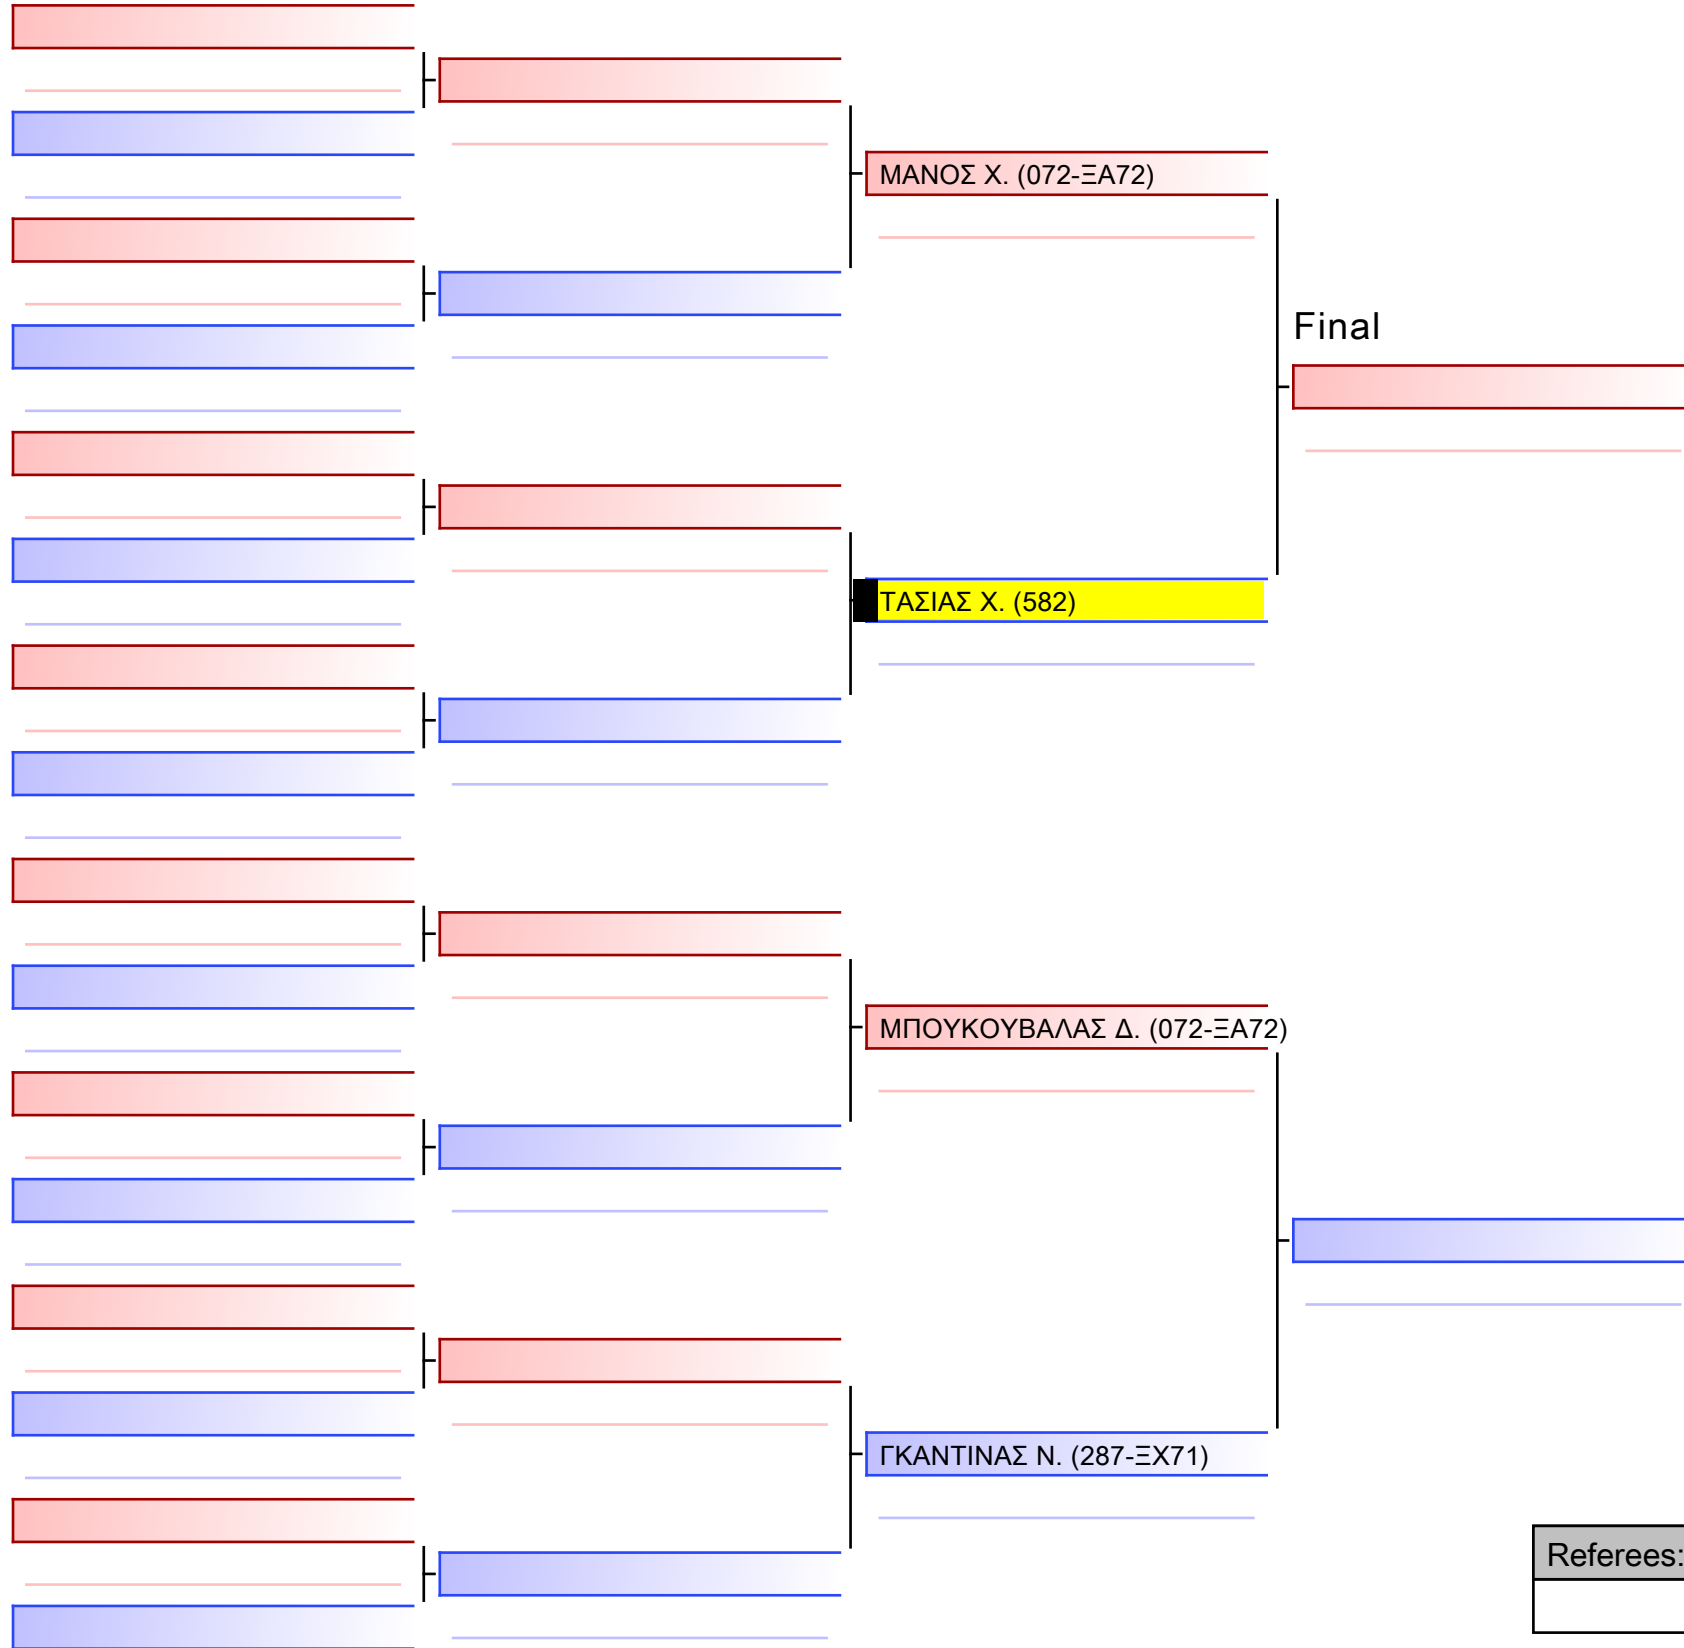

--

Referees:			

[Original]

ΡΩΜΑΝΟΥ Β. (582)

Referees:			

[Original]

Referees:			

Final

[Original]

Referees:				

[Original]

Referees:			

[Original]

Referees:			

Final

[Original]