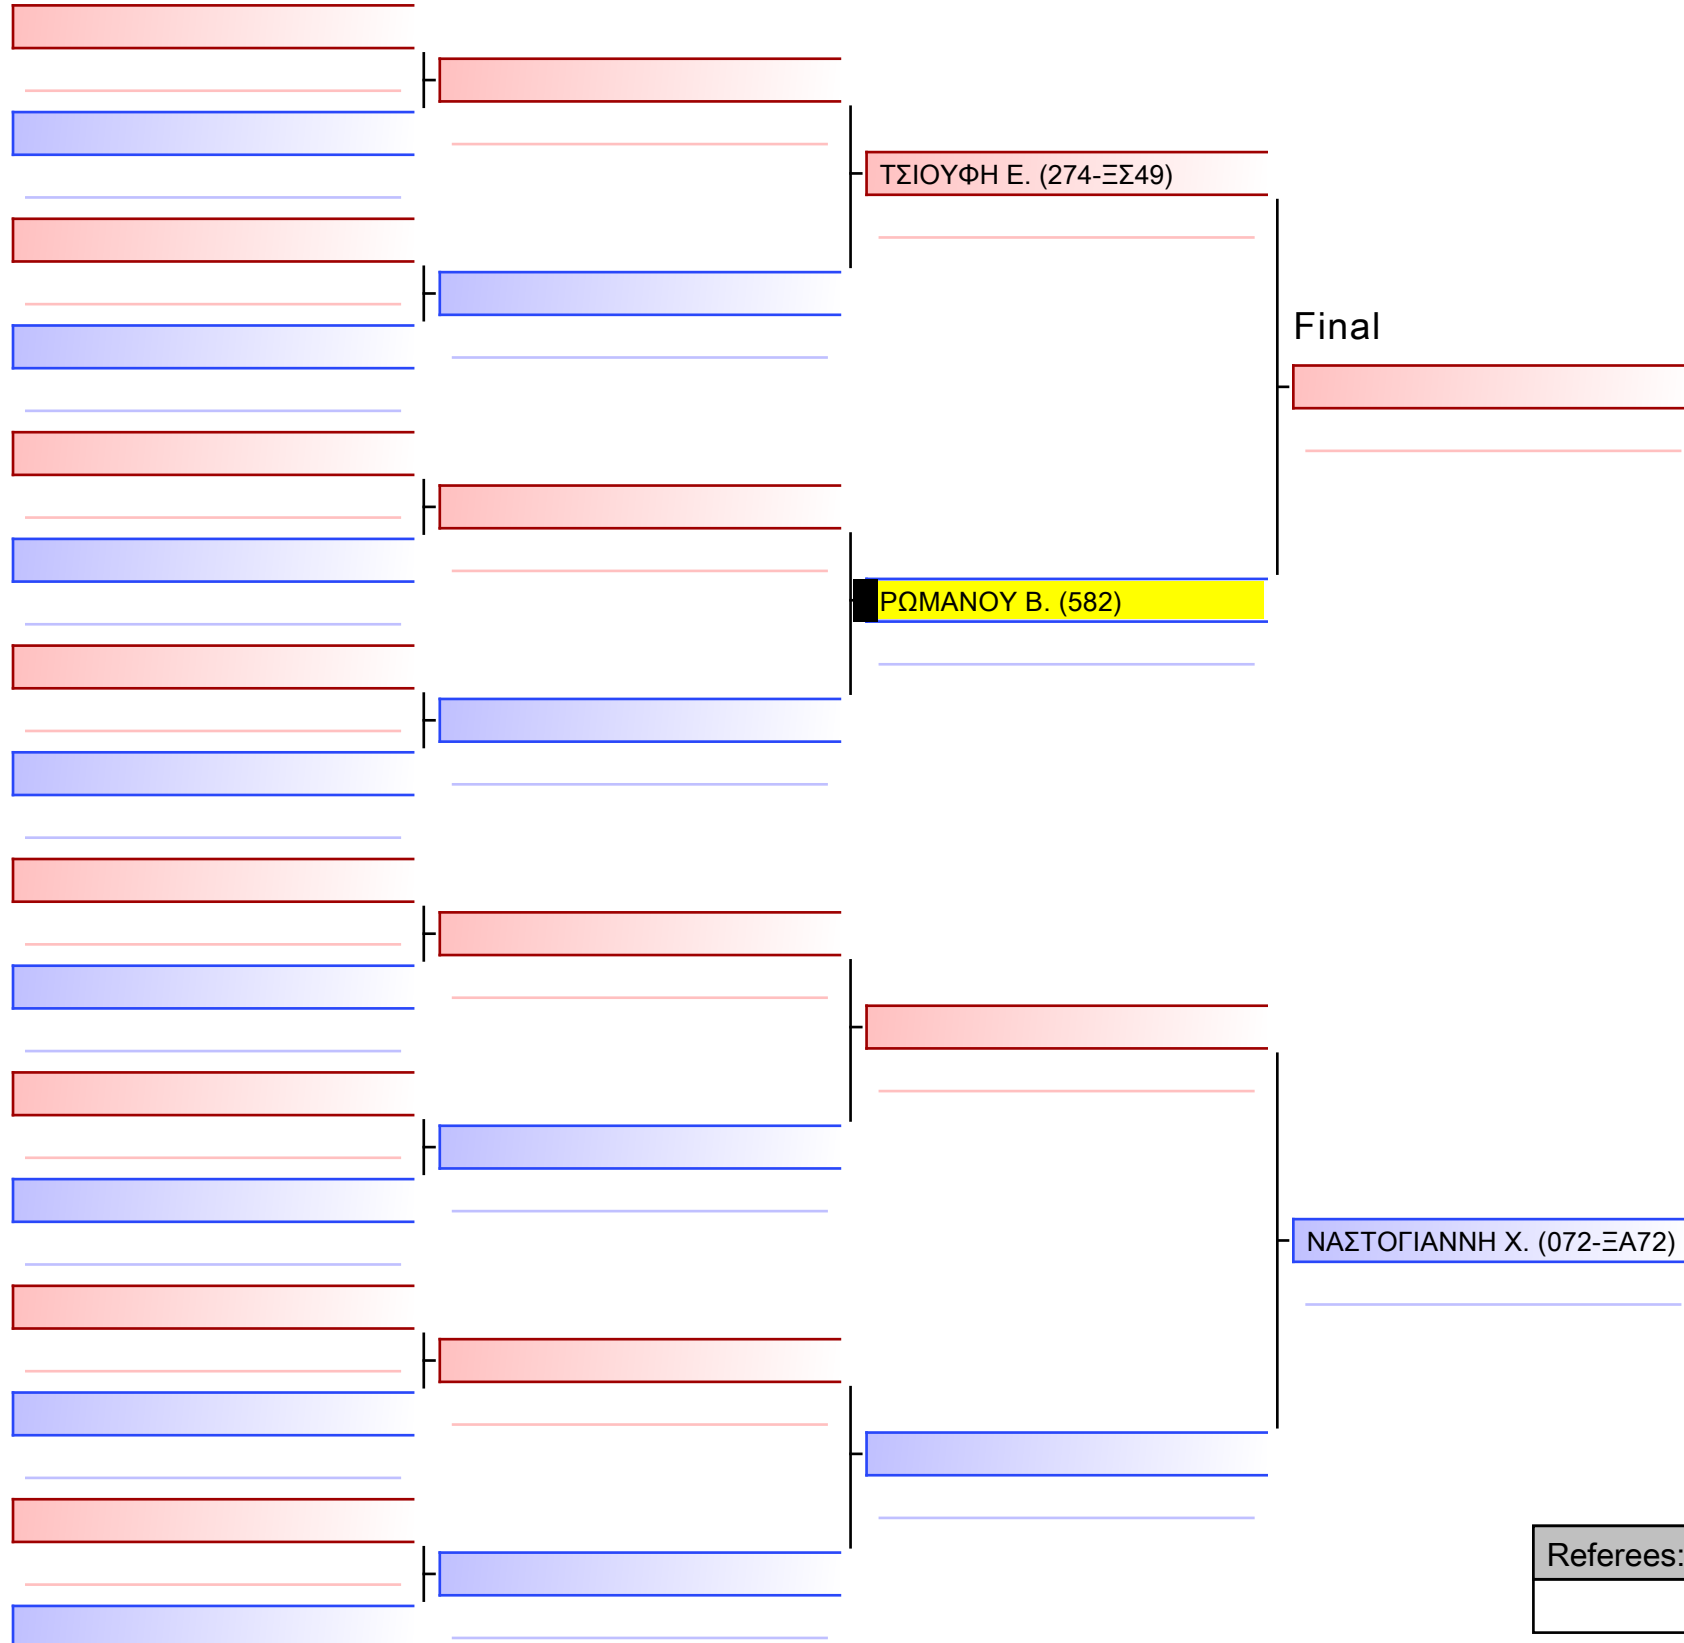

--

Referees:			

[Original]

ΡΩΜΑΝΟΥ Β. (582)

Referees:			

[Original]

Referees:			

Final