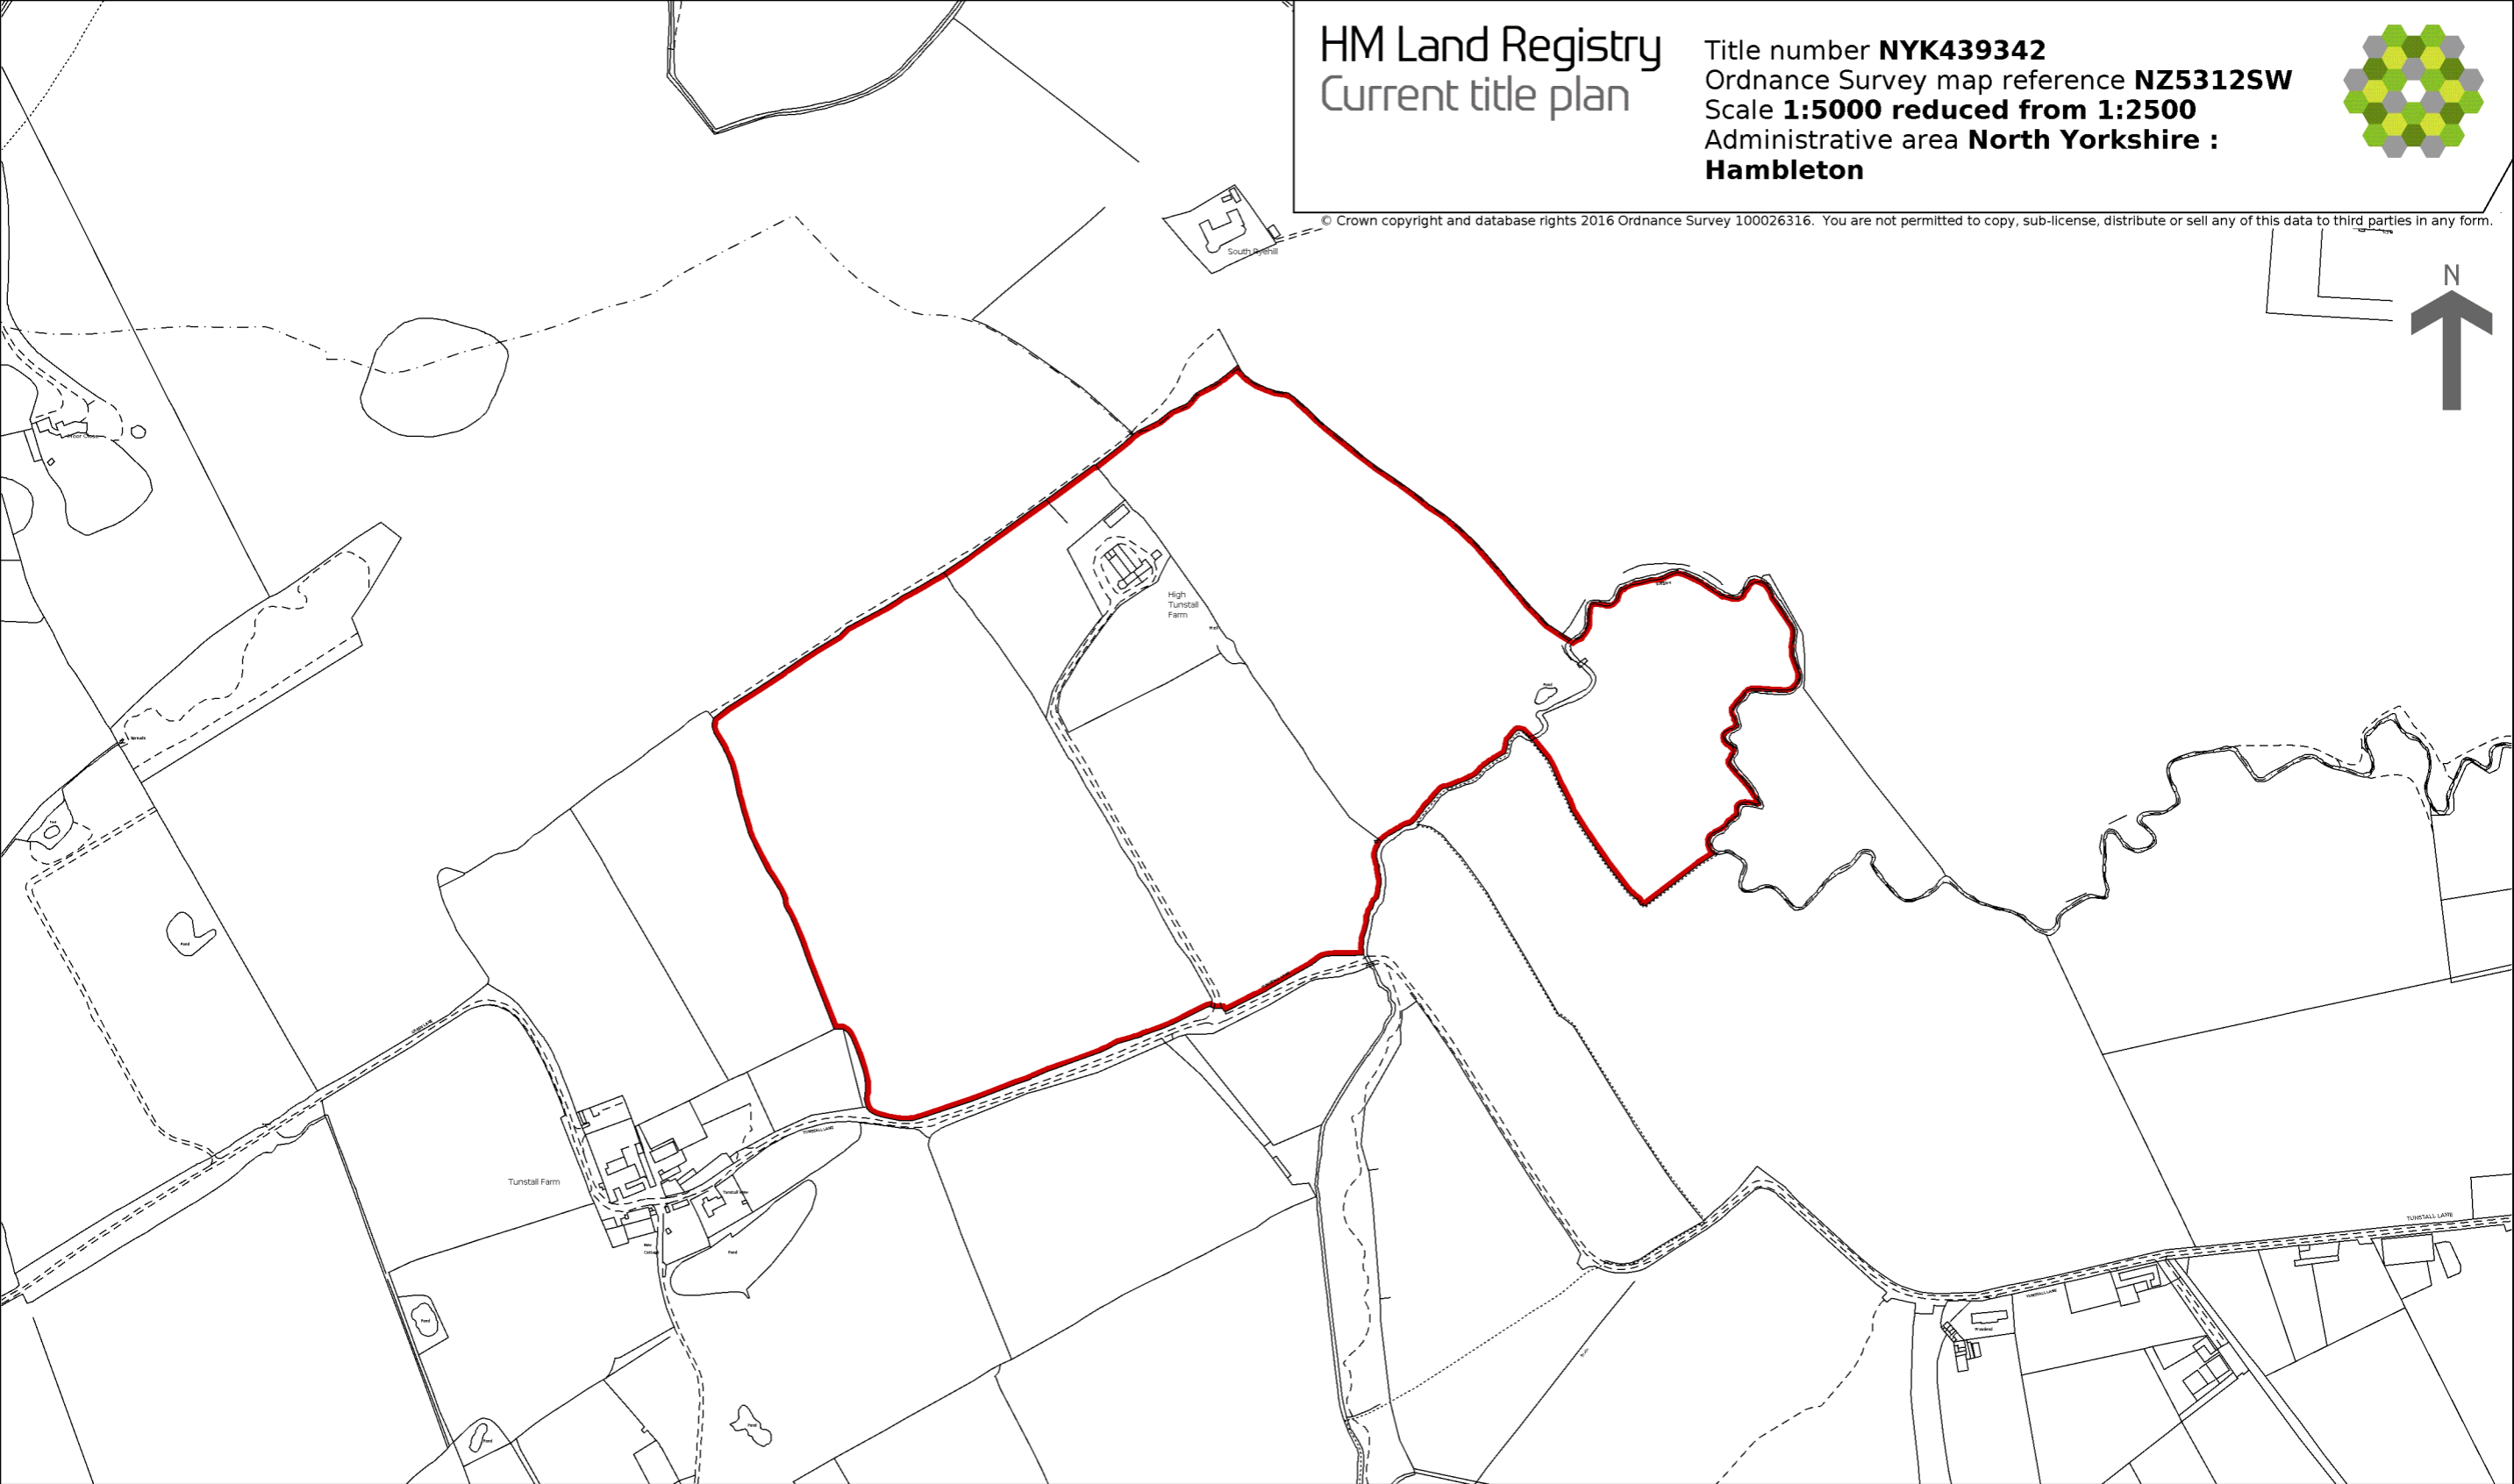

HM Land Registry  
Current title plan

Title number **NYK439342**  
Ordnance Survey map reference **NZ5312SW**  
Scale **1:5000 reduced from 1:2500**  
Administrative area **North Yorkshire :**  
**Hambleton**

© Crown copyright and database rights 2016 Ordnance Survey 100026316. You are not permitted to copy, sub-license, distribute or sell any of this data to third parties in any form.

This is a print of the view of the title plan obtained from HM Land Registry showing the state of the title plan on 19 August 2020 at 12:05:17. This title plan shows the general position, not the exact line, of the boundaries. It may be subject to distortions in scale. Measurements scaled from this plan may not match measurements between the same points on the ground.