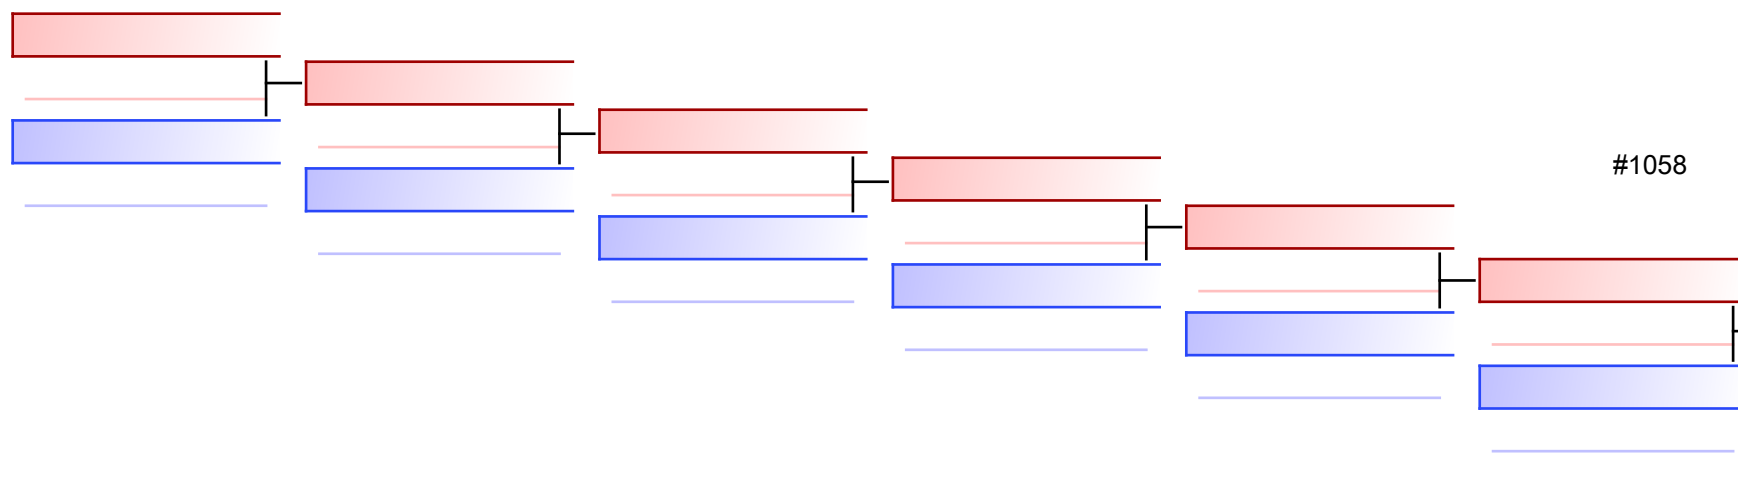

Ripescaggi: (1)

#1060

WP

Bennati Giulia (ASD YAMAGUCHI,10 UMB) 7

Bennati Giulia (ASD YAMAGUCHI,10 UMB) 7

Crudo Sarah (VIRTUS VIBO,18 CAL) 5

Arbitri: