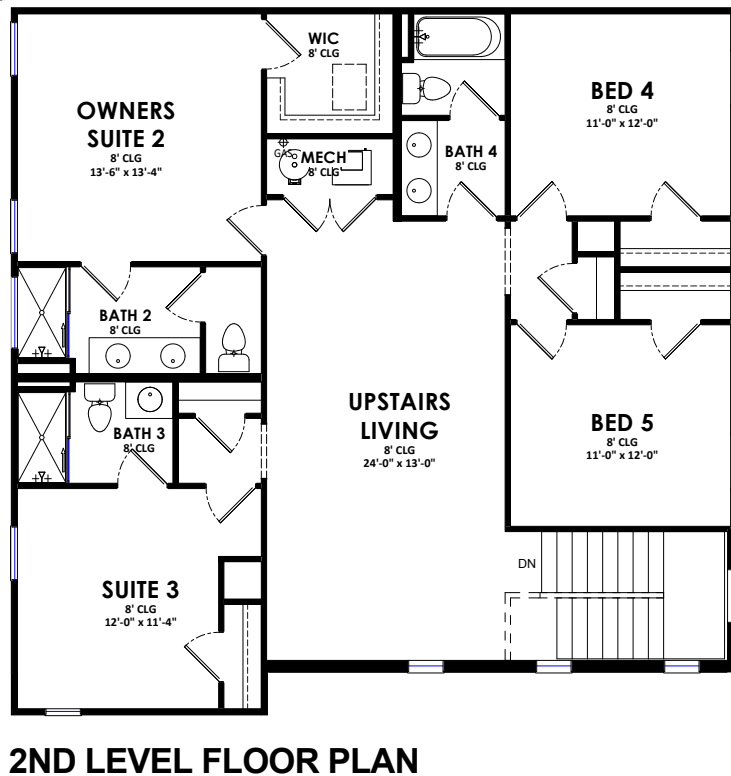

BELIZE

6 Bedrooms, 5.5 Baths, Upstairs Living
2-Car Garage, 3,173 Sq. Ft.

drhorton.com/orlando

Floorplans and elevations are artist's renderings for illustration purposes only. Features, sizes and details are approximate and will vary from the homes as built. Square footage dimensions are approximate. Builder reserves the right to change and/or alter materials, specifications, features, dimensions, designs and price without prior notice or obligation.

CBC1252212

D·R·HORTON[®]
America's Builder

BELIZE

6 Bedrooms, 5.5 Baths, Upstairs Living
2-Car Garage, 3,173 Sq. Ft.

drhorton.com/orlando

Floorplans and elevations are artist's renderings for illustration purposes only. Features, sizes and details are approximate and will vary from the homes as built. Square footage dimensions are approximate. Builder reserves the right to change and/or alter materials, specifications, features, dimensions, designs and price without prior notice or obligation.