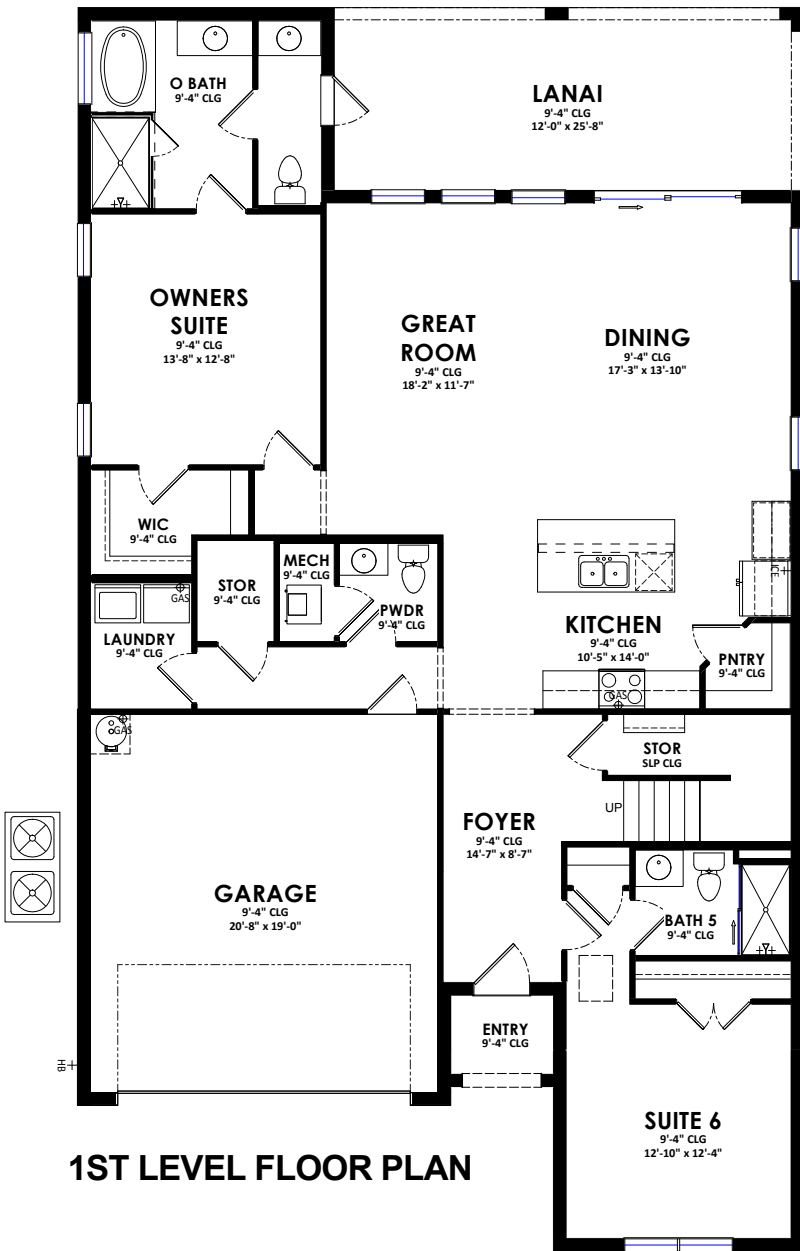

BELIZE

6 Bedrooms, 5.5 Baths, Upstairs Living
2-Car Garage, 3,173 Sq. Ft.

drhorton.com/orlando

Floorplans and elevations are artist's renderings for illustration purposes only. Features, sizes and details are approximate and will vary from the homes as built. Square footage dimensions are approximate. Builder reserves the right to change and/or alter materials, specifications, features, dimensions, designs and price without prior notice or obligation.

CBC1252212

D·R·HORTON[®]
America's Builder

BELIZE

6 Bedrooms, 5.5 Baths, Upstairs Living
2-Car Garage, 3,173 Sq. Ft.

drhorton.com/orlando

Floorplans and elevations are artist's renderings for illustration purposes only. Features, sizes and details are approximate and will vary from the homes as built. Square footage dimensions are approximate. Builder reserves the right to change and/or alter materials, specifications, features, dimensions, designs and price without prior notice or obligation.

#CBC1252212

D·R·HORTON
America's Builder