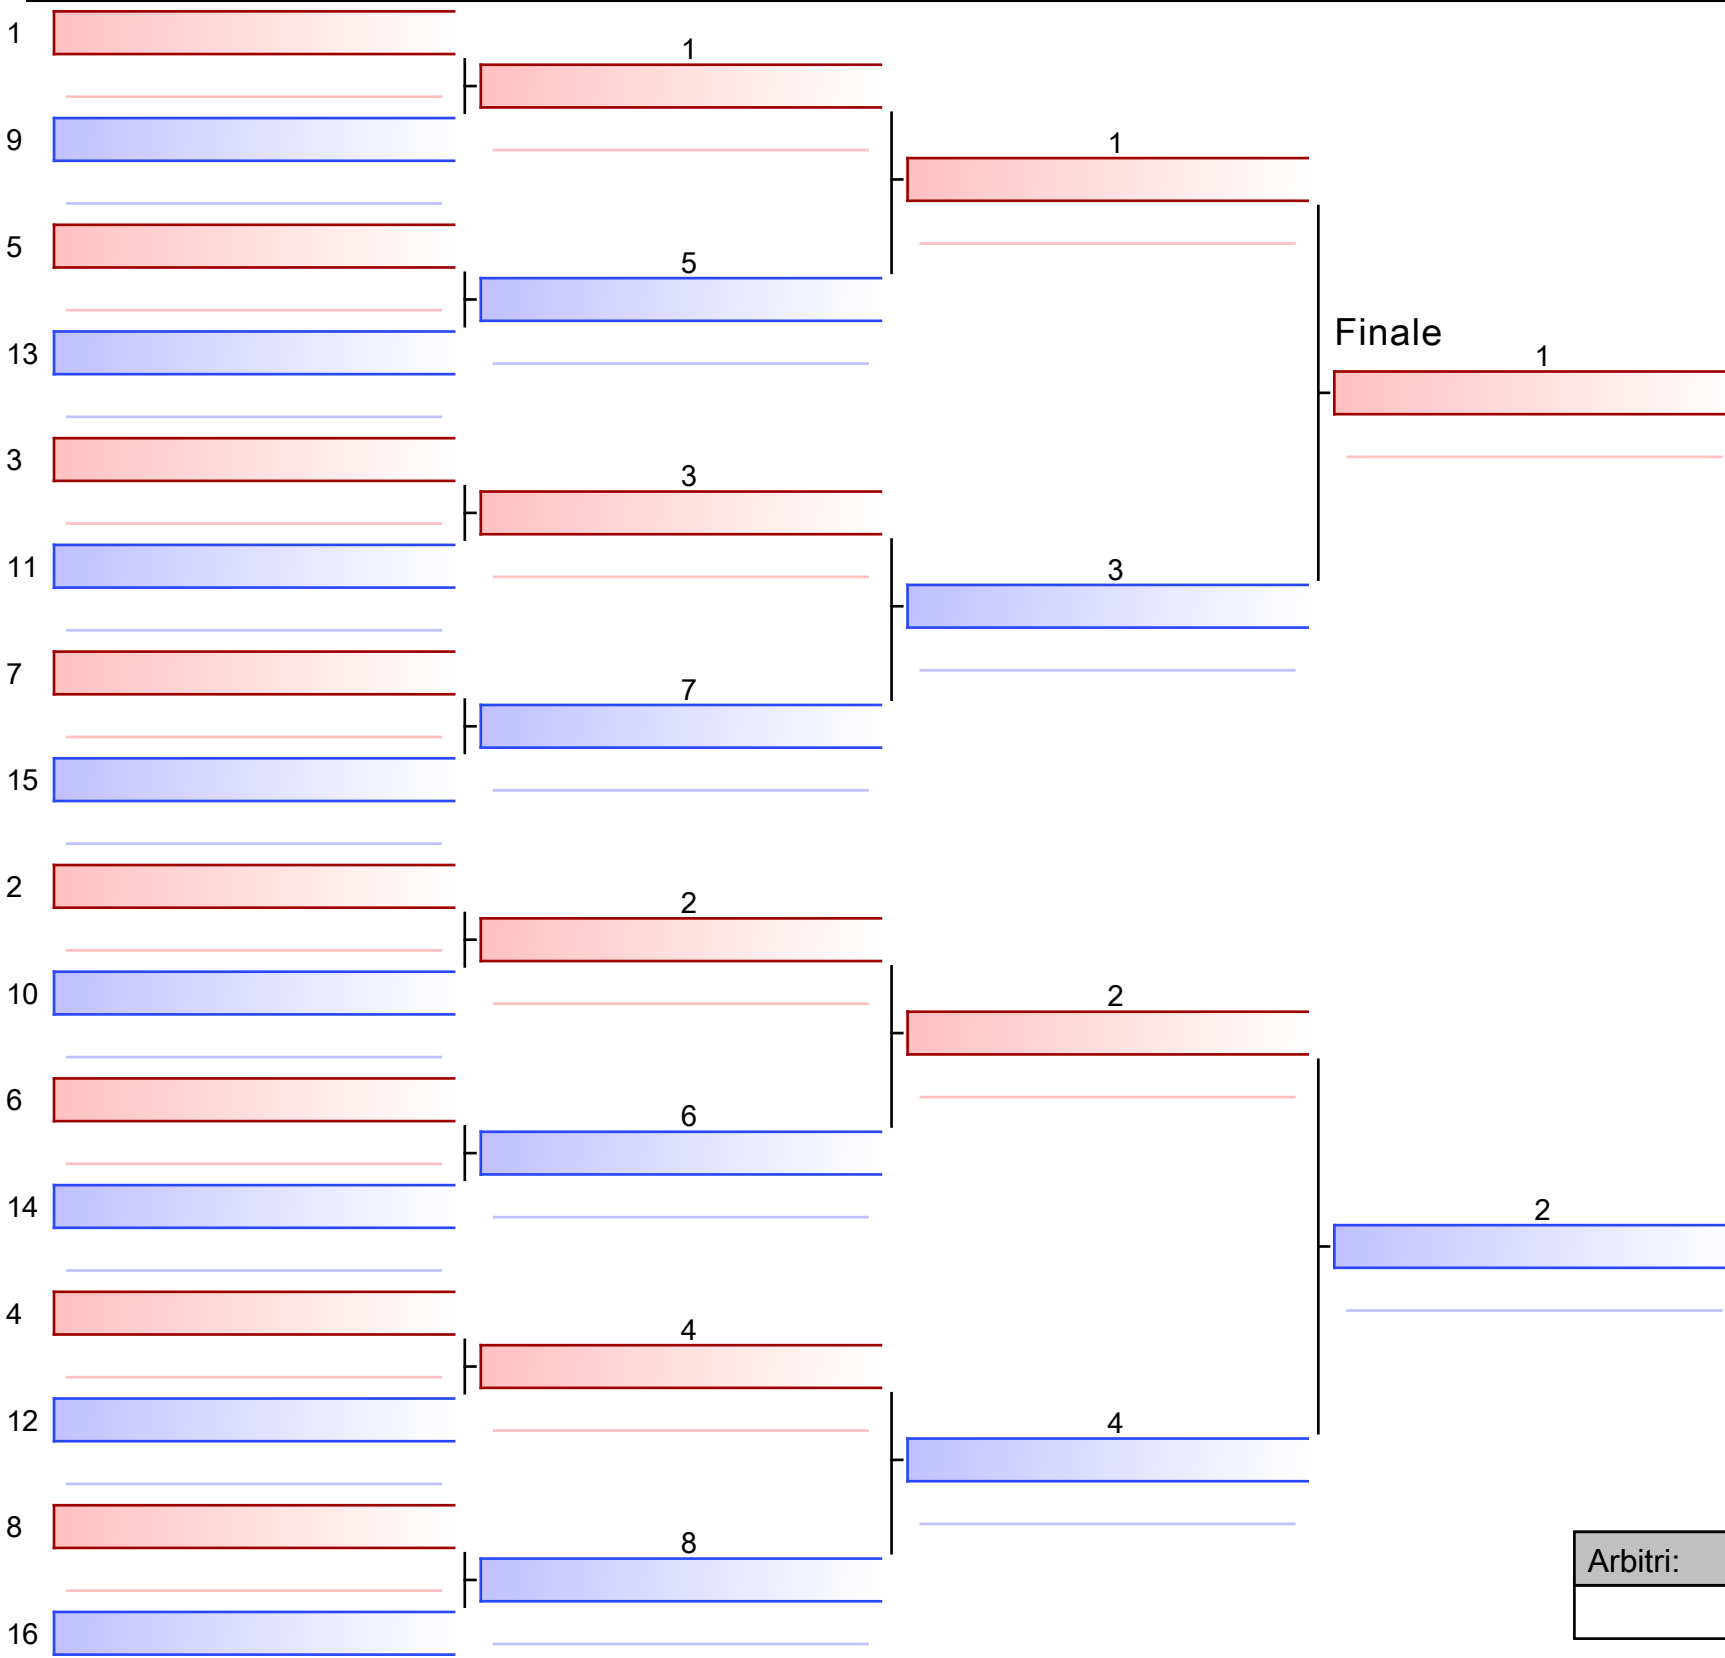

ESORDIENTI F KUMITE 68+ KG

01-FRQ_ESORDIENTI_KA_KU KARATE PIEMONTE, Via Volpiano, 38 - Leini - TO, ITA

Tatami

Tabelloni - Pool

1/1

[Originale]

Dell Aquila Rebecca (LEVANTI KRT)

Arbitri: