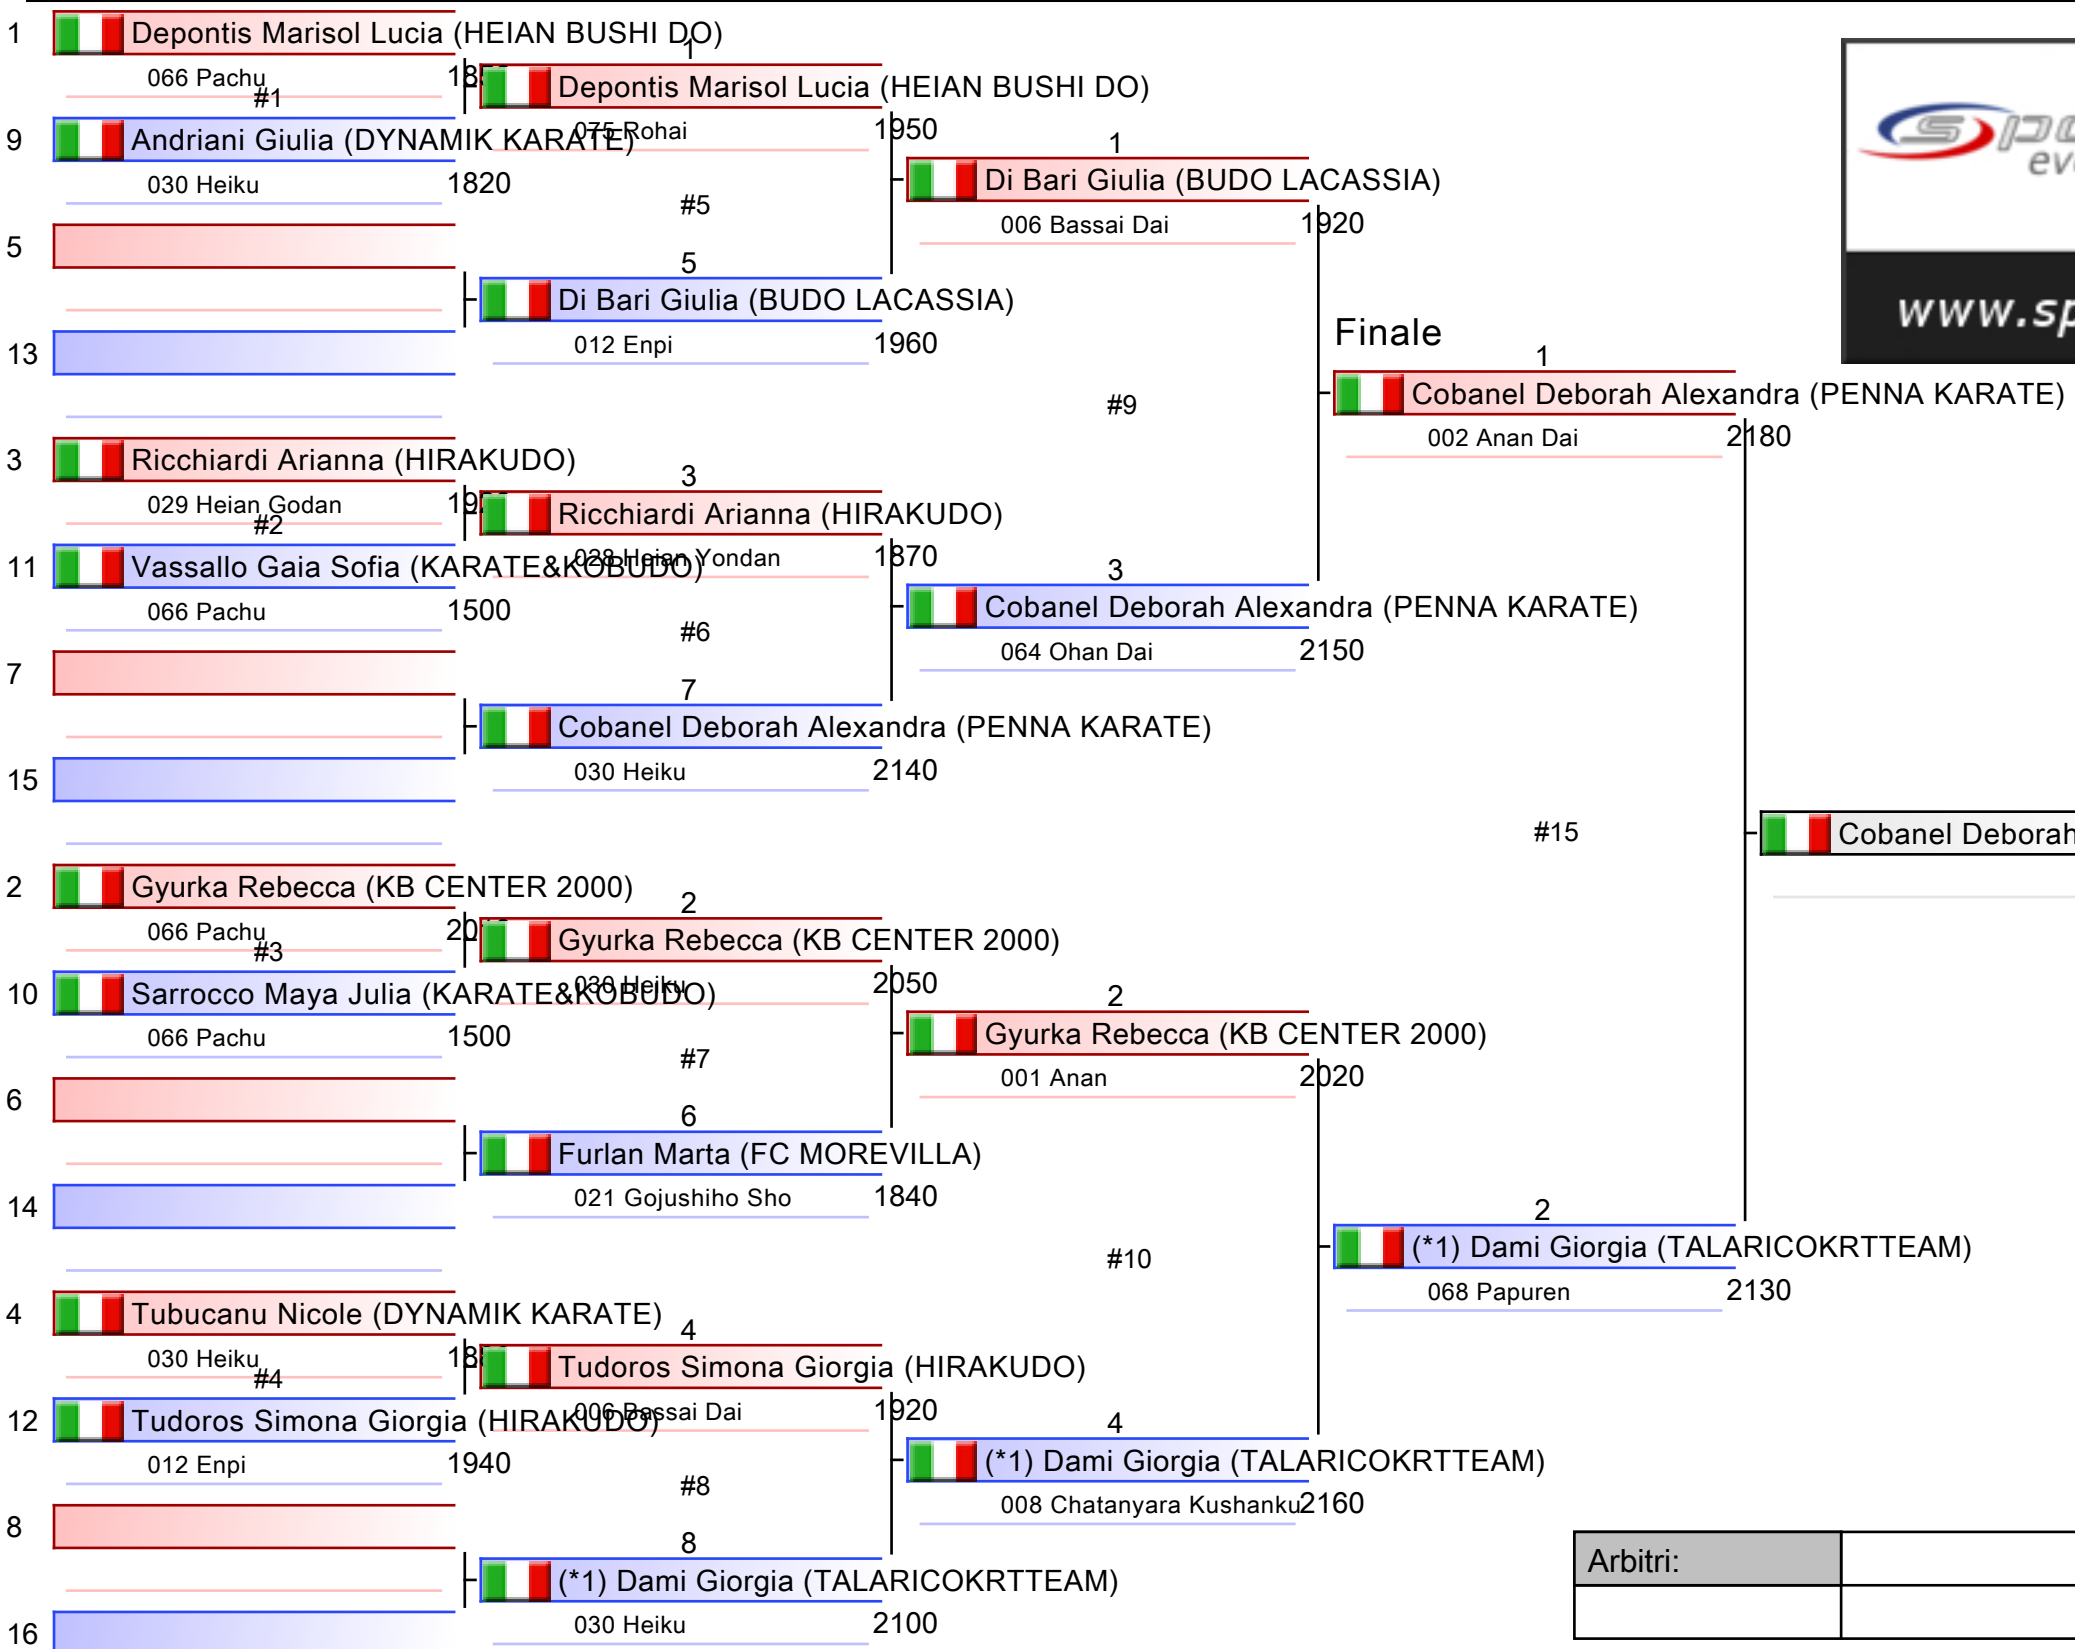

[Originale]

Arbitri:			

ESORDIENTI F KATA

01-FRQ_ESORDIENTI_KA_KU KARATE PIEMONTE, Via Volpiano, 38 - Leini - TO, ITA

2024-05-12

Tatami
1 09:00

Tabelloni - Pool
1/1

1. COBANEL DEBORAH ALEXANDRA (PENNA KARATE)
2. DAMI GIORGIA (TALARICOKRTTEAM)
3. DI BARI GIULIA (BUDO LACASSIA)
3. GYURKA REBECCA (KB CENTER 2000)
5. RICCHIARDI ARIANNA (HIRAKUDO)
5. TUDOROS SIMONA GIORGIA (HIRAKUDO)

1/1

- 1  De Simone Greta (TALARICOKRTTEAM)
#23 WP 0  Martini Alice (TALARICOKRTTEAM)
- 2  Martini Alice (TALARICOKRTTEAM)
5
- 3  De Simone Greta (TALARICOKRTTEAM)
#24 WP 4  Simone Sofia (TALARICOKRTTEAM)
- 4  Simone Sofia (TALARICOKRTTEAM)
6
- 5  Martini Alice (TALARICOKRTTEAM)
#25 WP 2  Simone Sofia (TALARICOKRTTEAM)
- 6  Simone Sofia (TALARICOKRTTEAM)
3