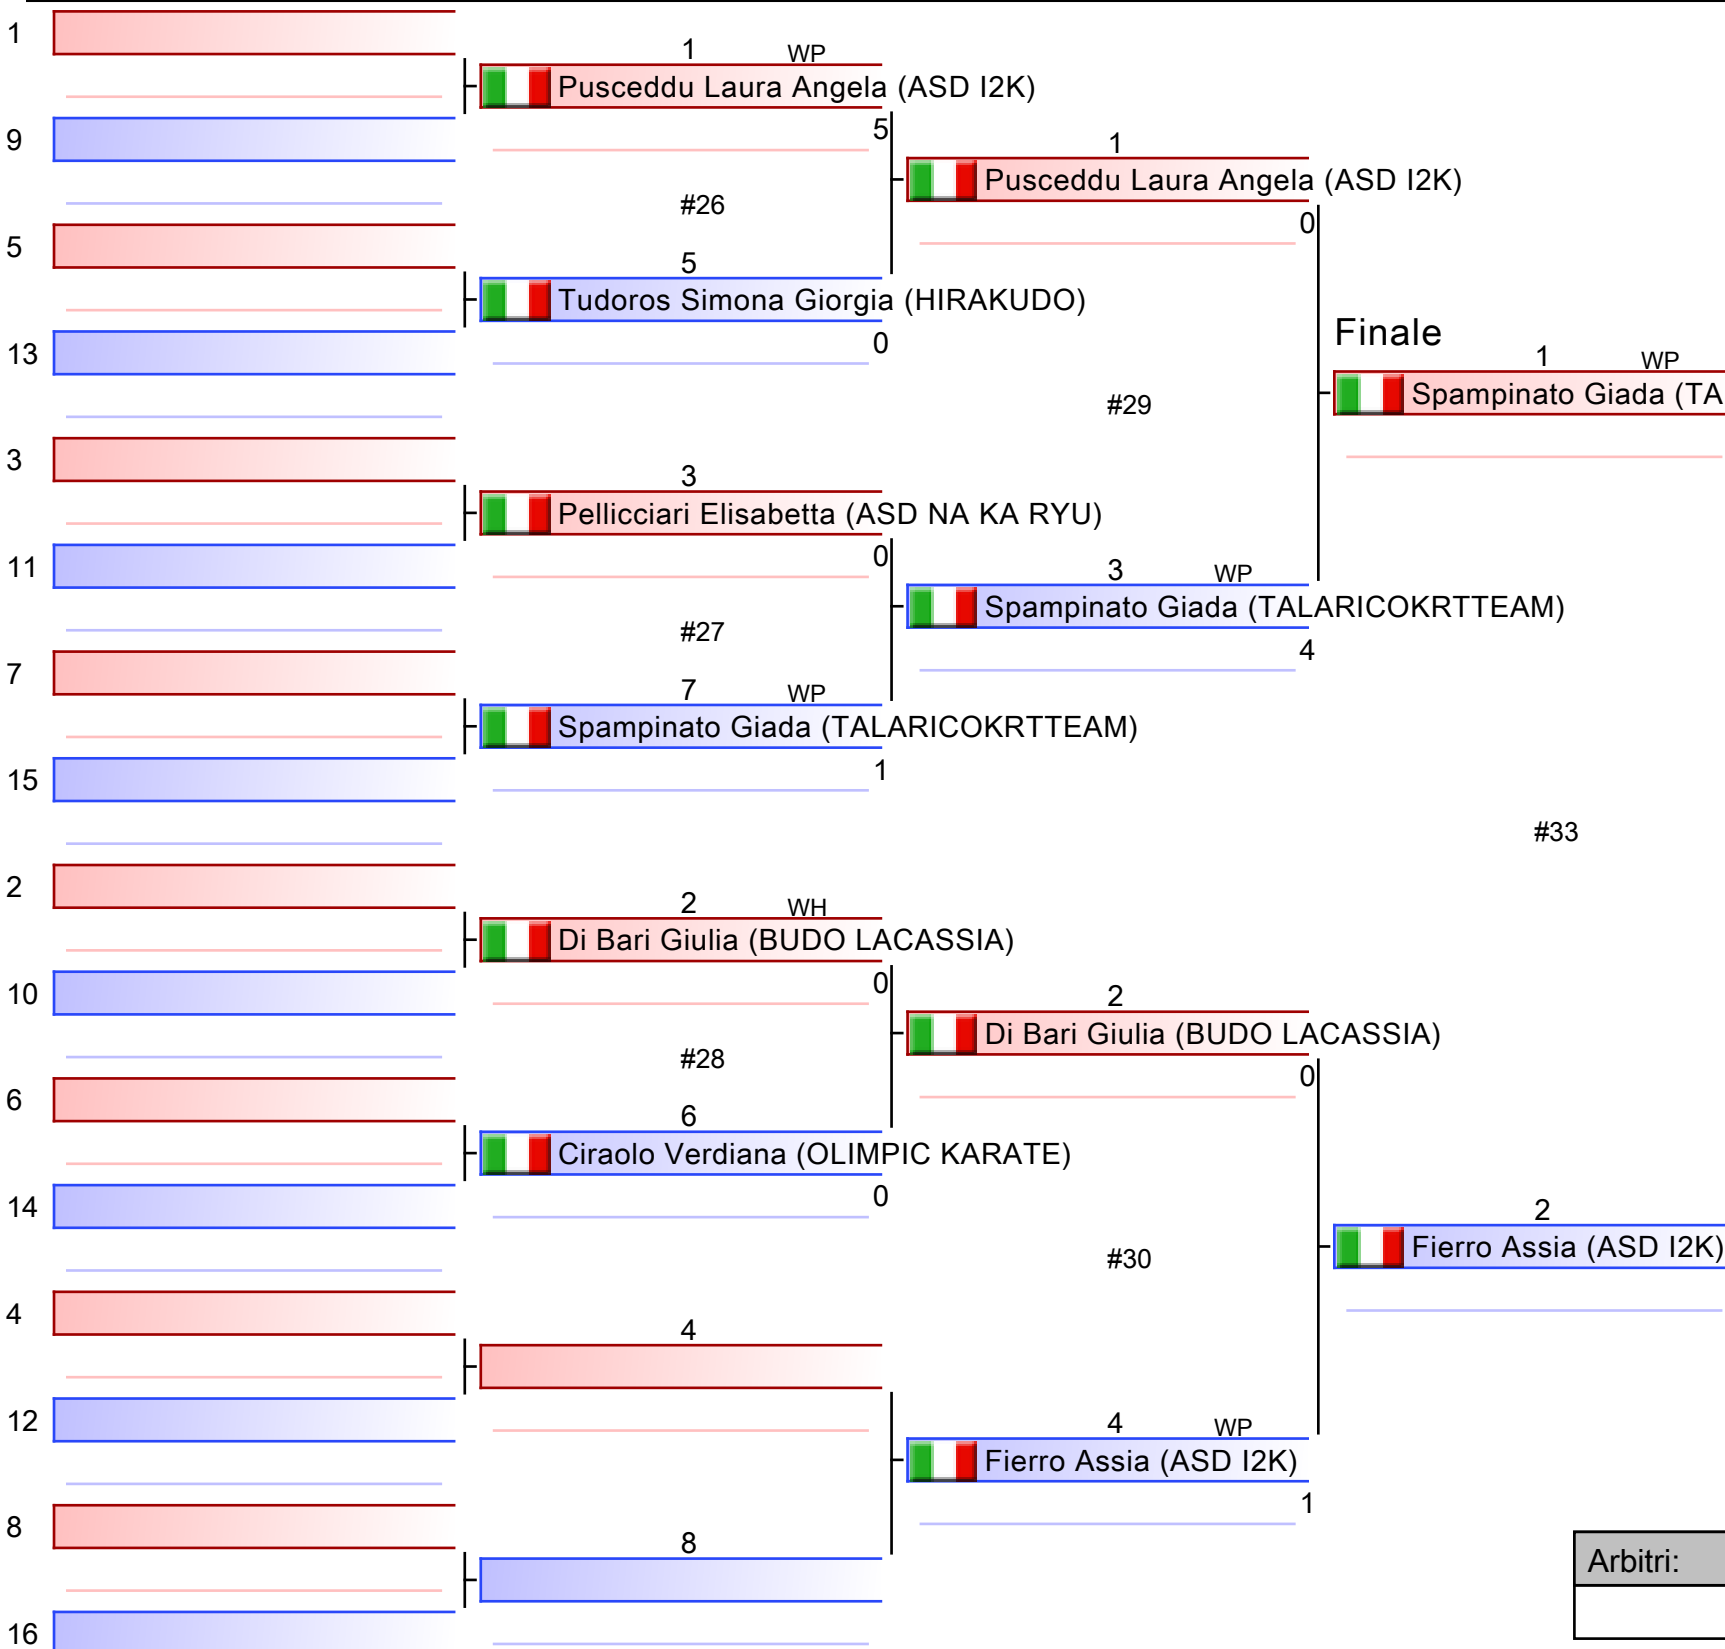

1/1

- 1  De Simone Greta (TALARICOKRTTEAM)
#23 WP 0  Martini Alice (TALARICOKRTTEAM)
- 2  Martini Alice (TALARICOKRTTEAM)
5
- 3  De Simone Greta (TALARICOKRTTEAM)
#24 WP 4  Simone Sofia (TALARICOKRTTEAM)
- 4  Simone Sofia (TALARICOKRTTEAM)
6
- 5  Martini Alice (TALARICOKRTTEAM)
#25 WP 2  Simone Sofia (TALARICOKRTTEAM)
- 6  Simone Sofia (TALARICOKRTTEAM)
3

1. SIMONE SOFIA (TALARICOKRTTEAM)
2. MARTINI ALICE (TALARICOKRTTEAM)
3. DE SIMONE GRETA (TALARICOKRTTEAM)

Arbitri:			

ESORDIENTI F KUMITE 45 KG

01-FRQ_ESORDIENTI_KA_KU KARATE PIEMONTE, Via Volpiano, 38 - Leini - TO, ITA

2024-05-12

Tatami

1 11:50

Tabelloni - Pool

1/1

1. SPAMPINATO GIADA (TALARICOKRTTEAM)
2. FIERRO ASSIA (ASD I2K)
3. DI BARI GIULIA (BUDO LACASSIA)
3. PELLICCIARI ELISABETTA (ASD NA KA RYU)
5. PUSCEDDU LAURA ANGELA (ASD I2K)