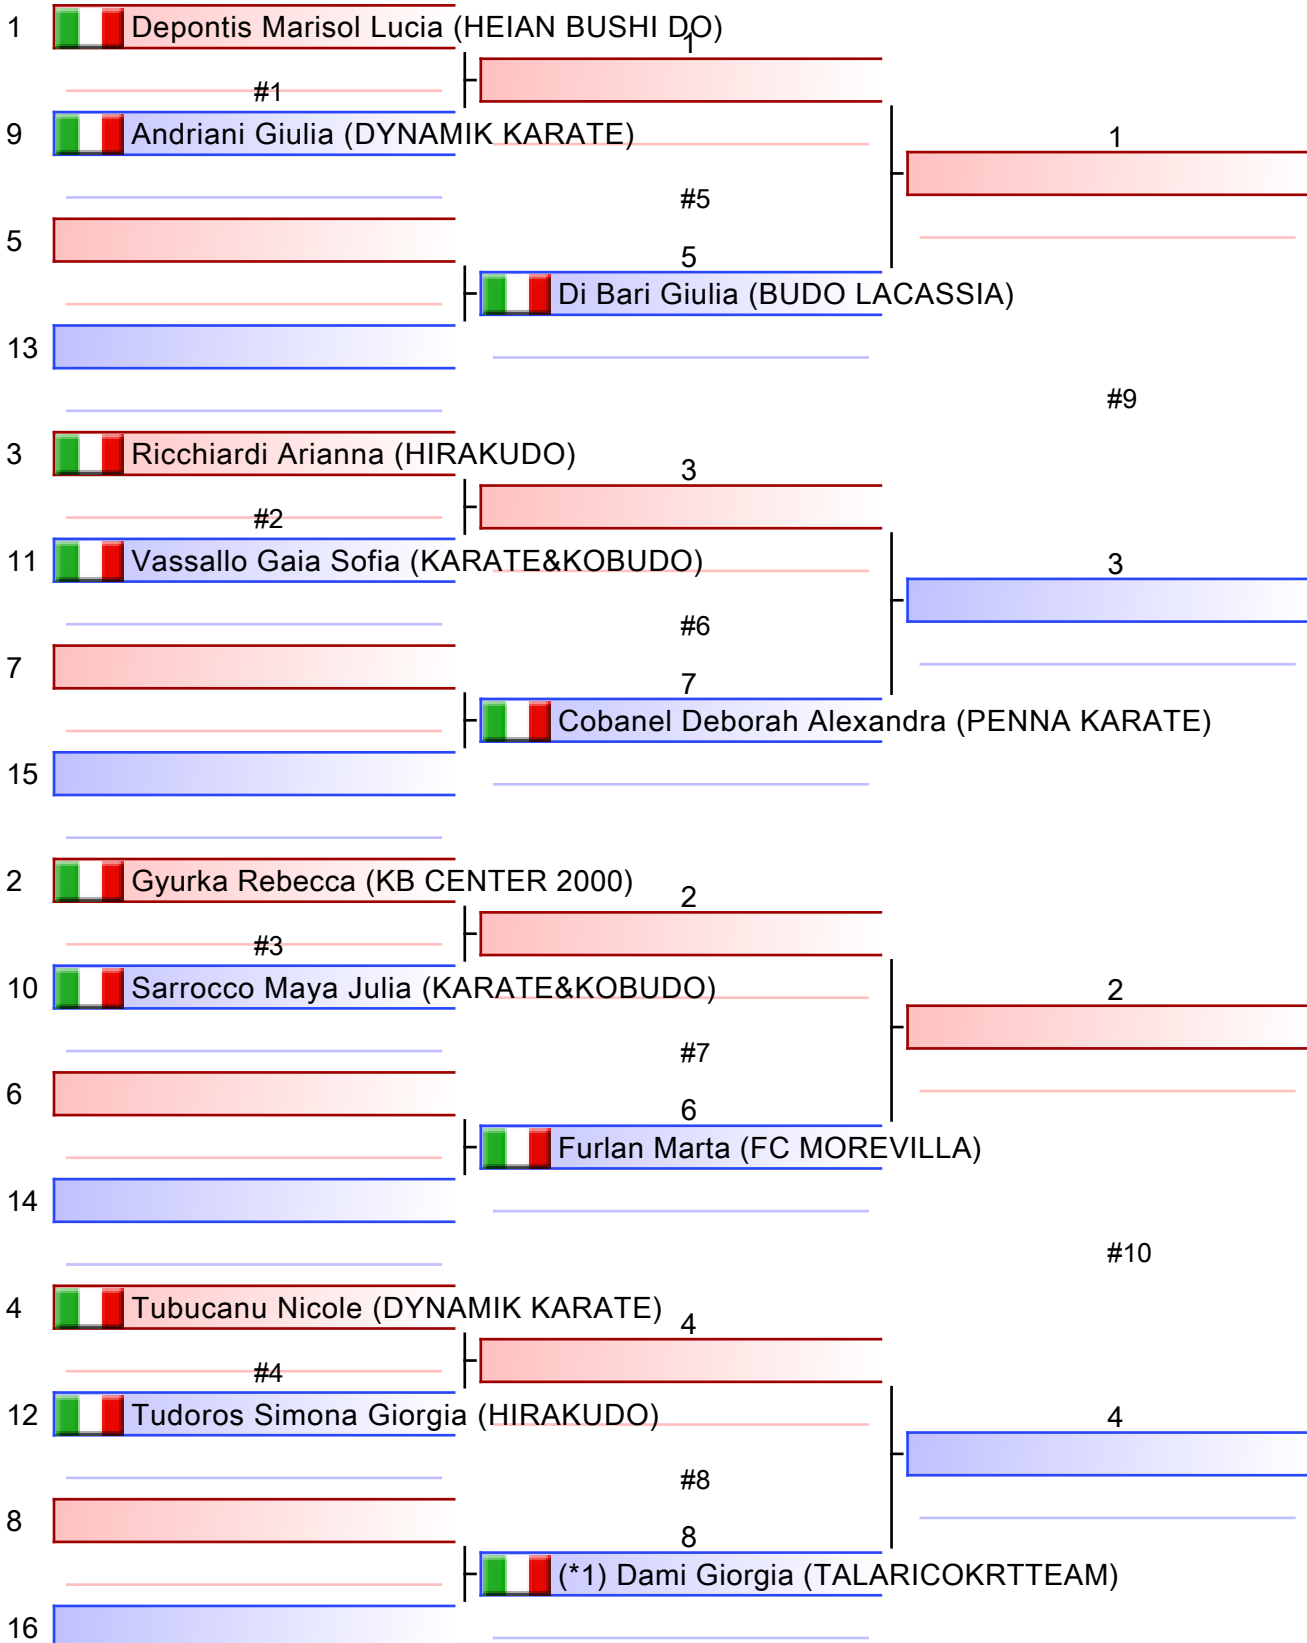

ESORDIENTI F KATA

01-FRQ_ESORDIENTI_KA_KU KARATE PIEMONTE, Via Volpiano, 38 - Leini - TO, ITA

2024-05-12

Tatami
1 09:00

Tabelloni - Pool
1/1

[Originale]

*Testa di serie

Arbitri: