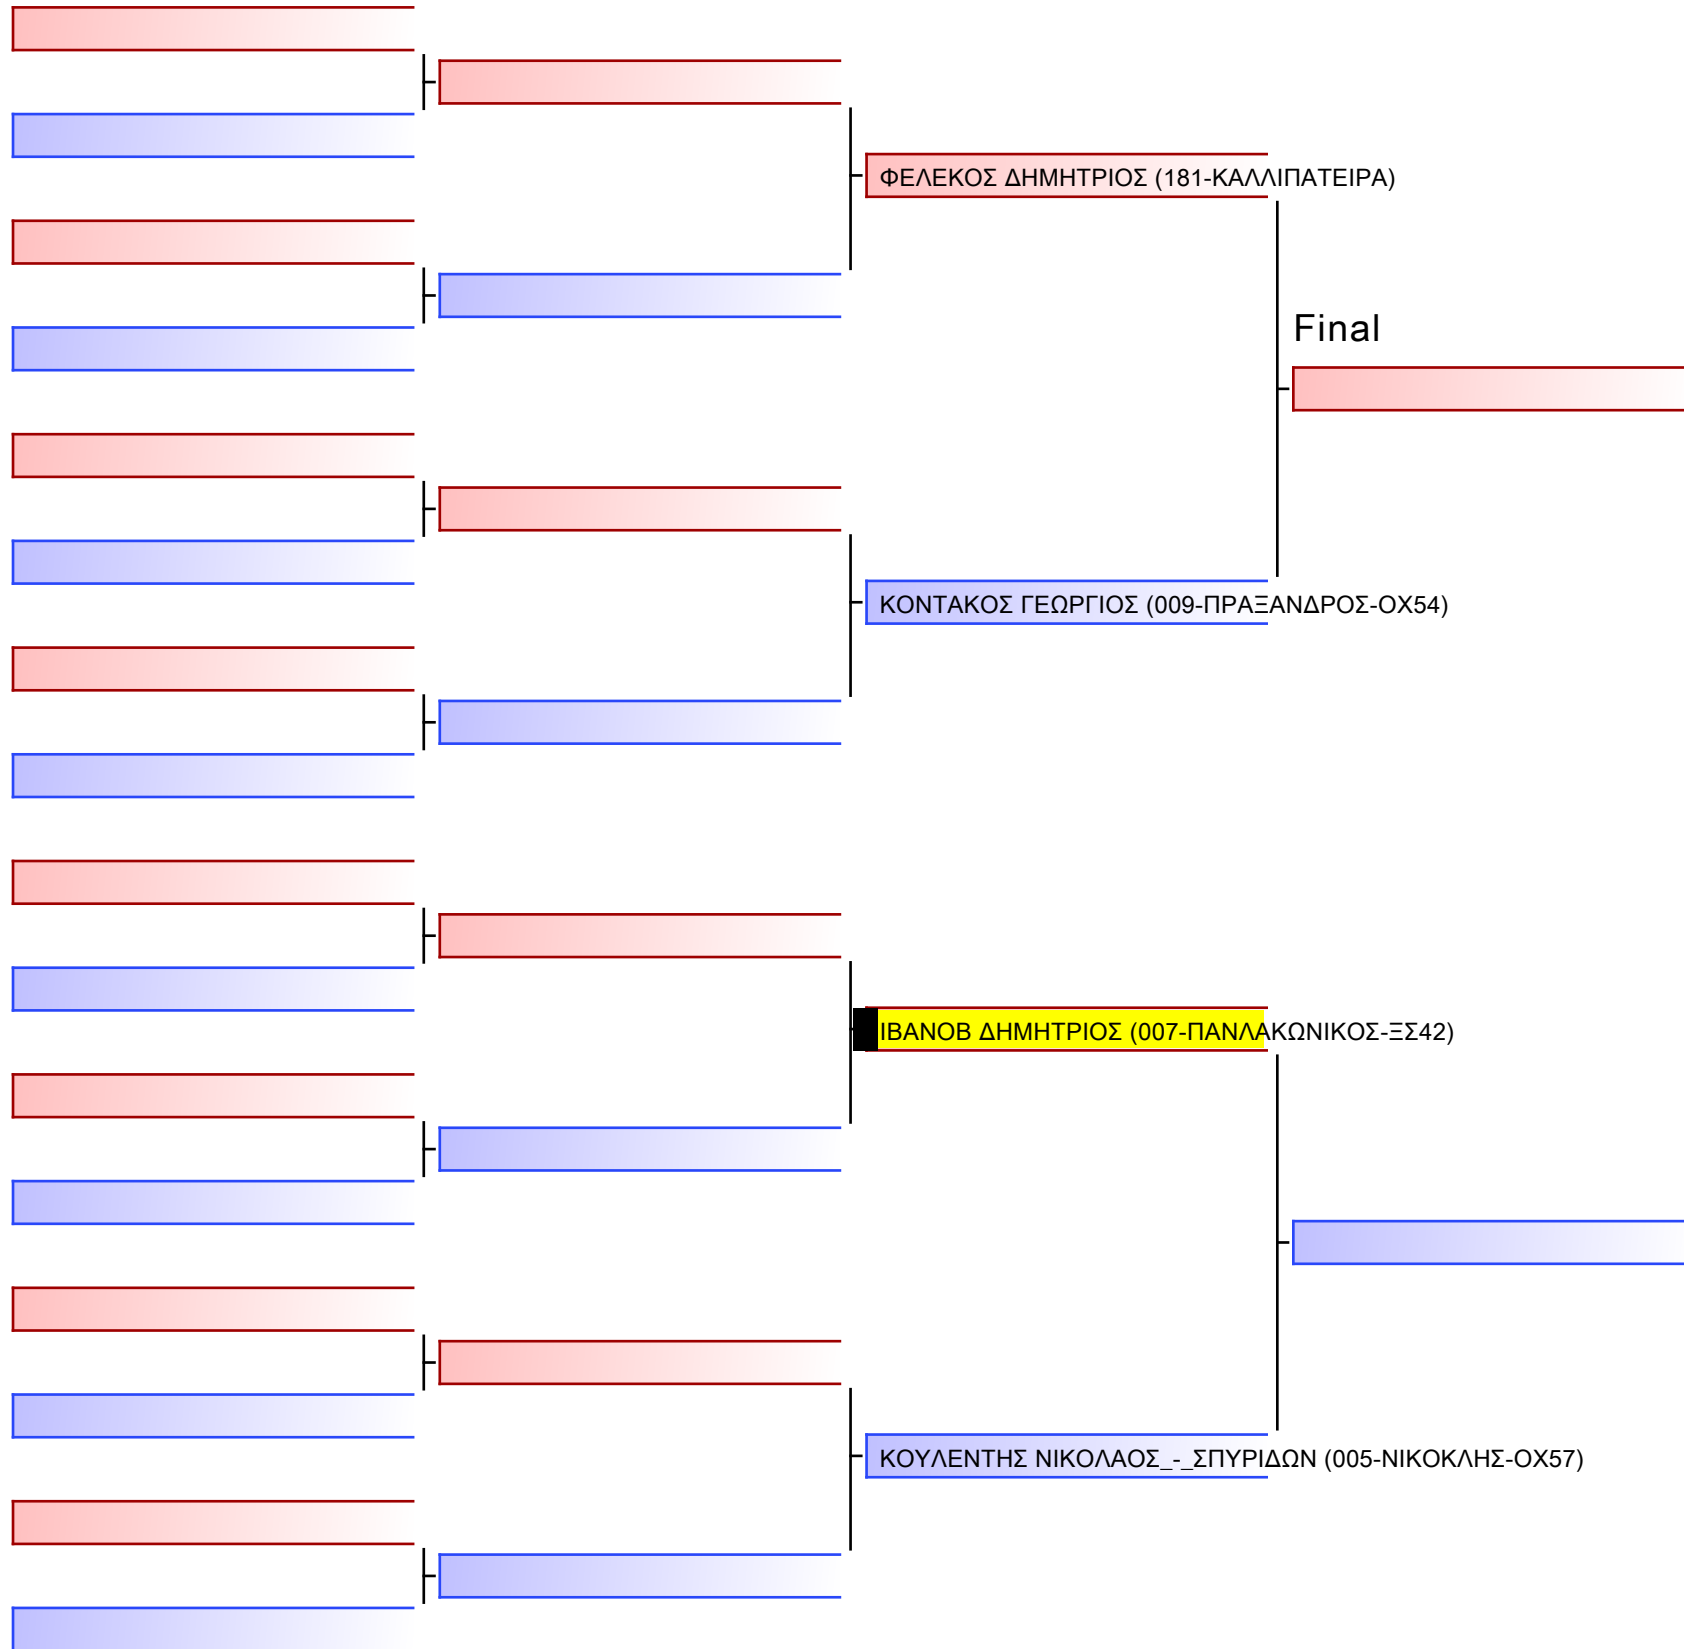

[Blue bar]

[Red bar]

[Blue bar]

Final

[Original]

[Grey bar]

[Original]

JJ NW ΠΑΙΔΩΝ -16 ΕΤΩΝ 73+Kgr G1 - Round Robin (each against each)