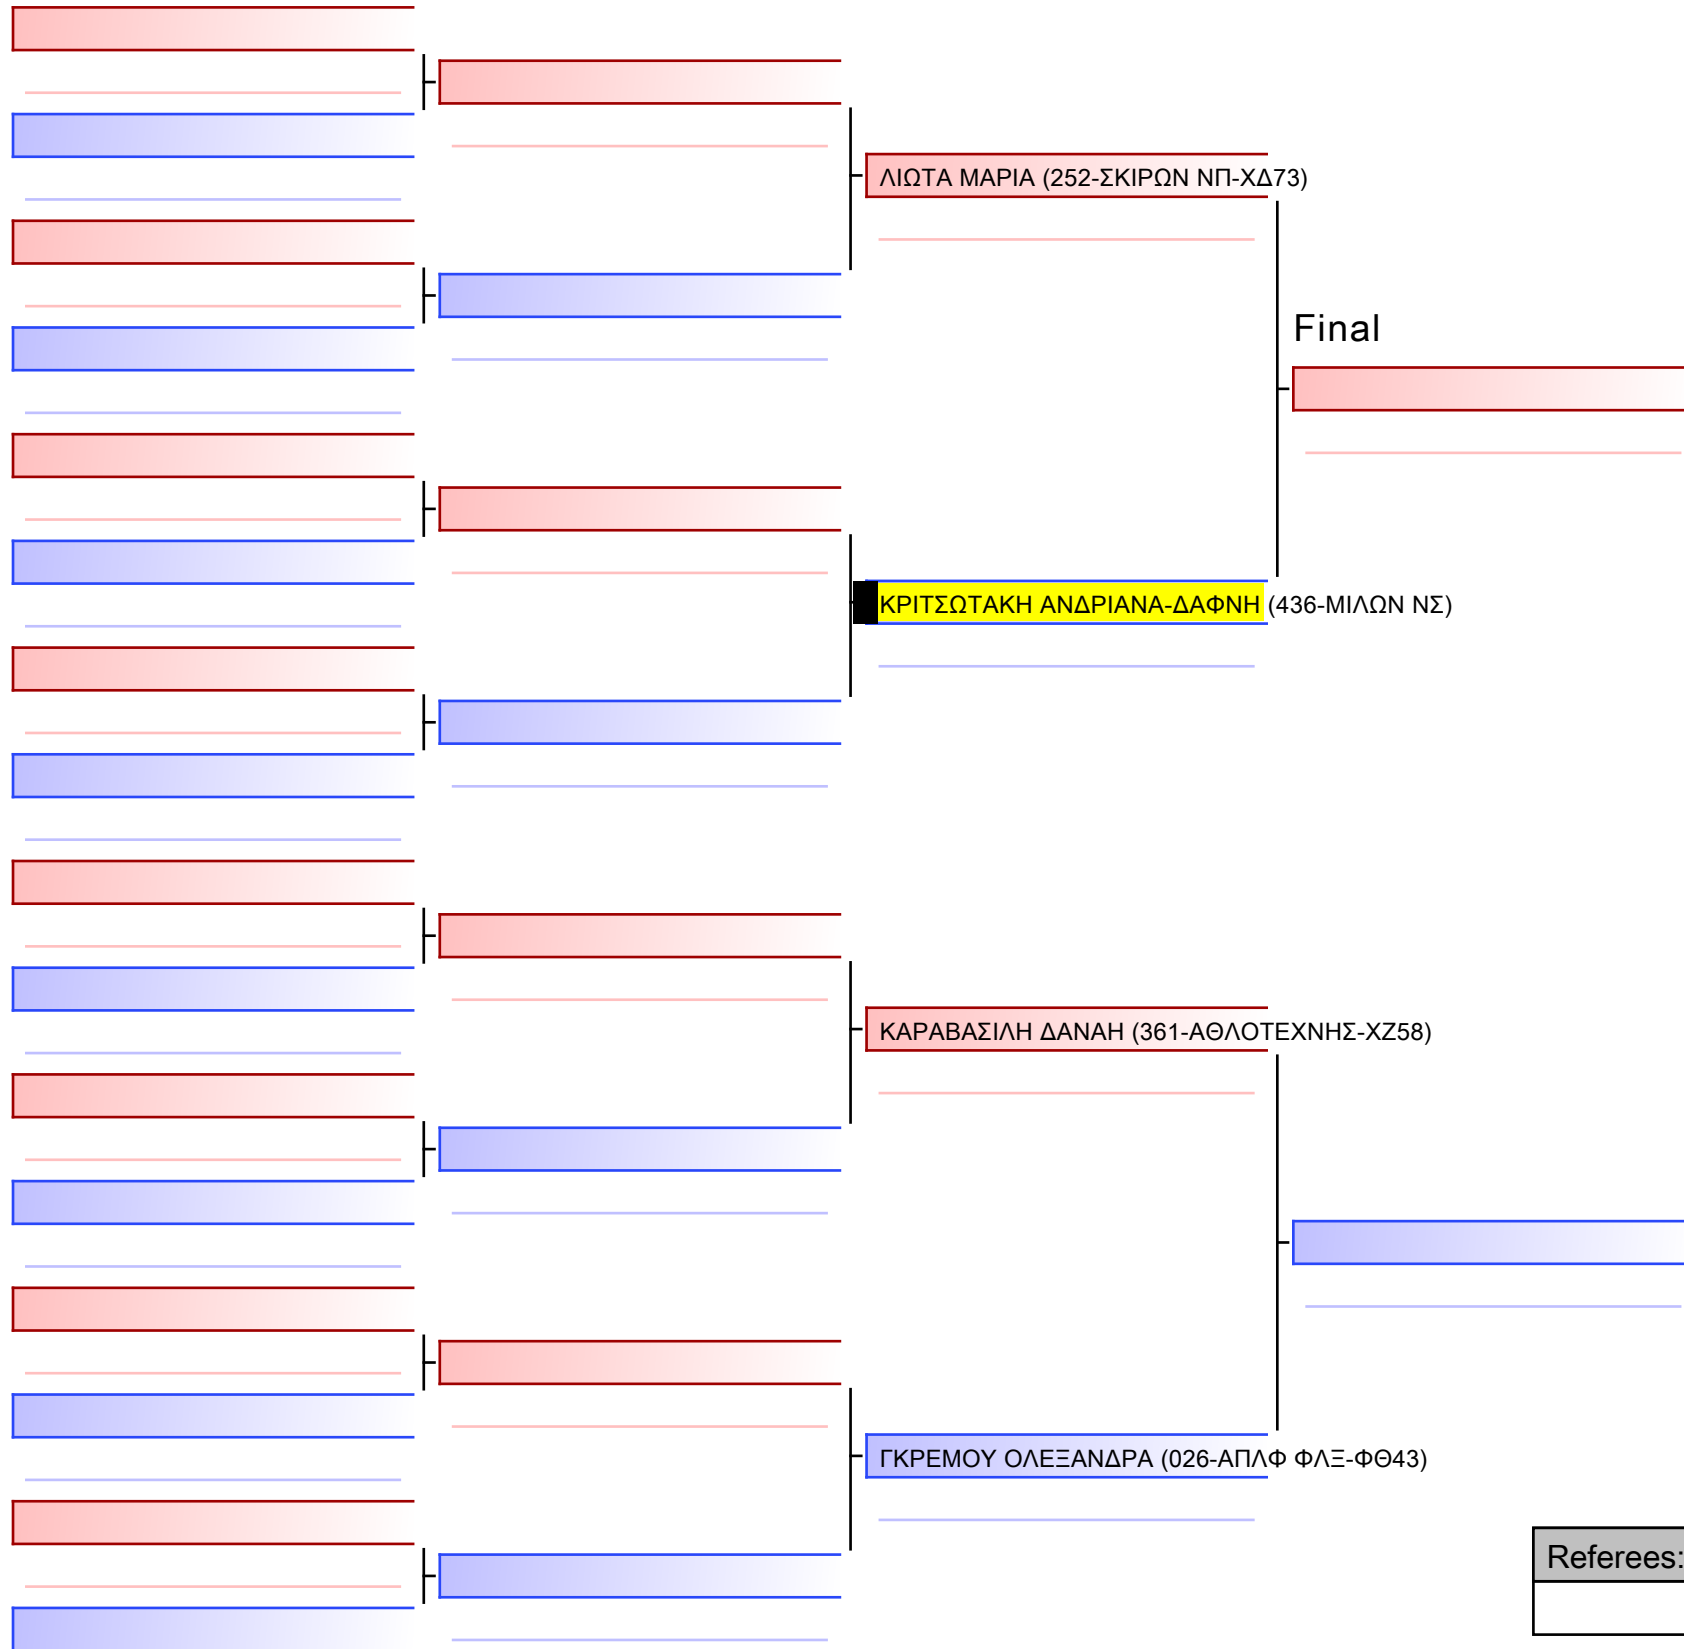

Pool
1/1

Final

ΣΔΡΟΝΙΑ ΕΛΙΣΑΒΕΤ (361-ΑΘΛΟΤΕΧΝΗΣ-ΧΖ58)

ΠΑΠΑΔΗΜΗΤΡΙΟΥ-ΚΛΩΝΑΡΗ ΜΙΡΑΝΤΑ (436-ΜΙΛΩΝ ΝΣ)

[Original]

--

Referees:			

[Original]

Referees:			

[Original]

Referees:			

[Original]

--

Referees:			

[Original]

Referees:			