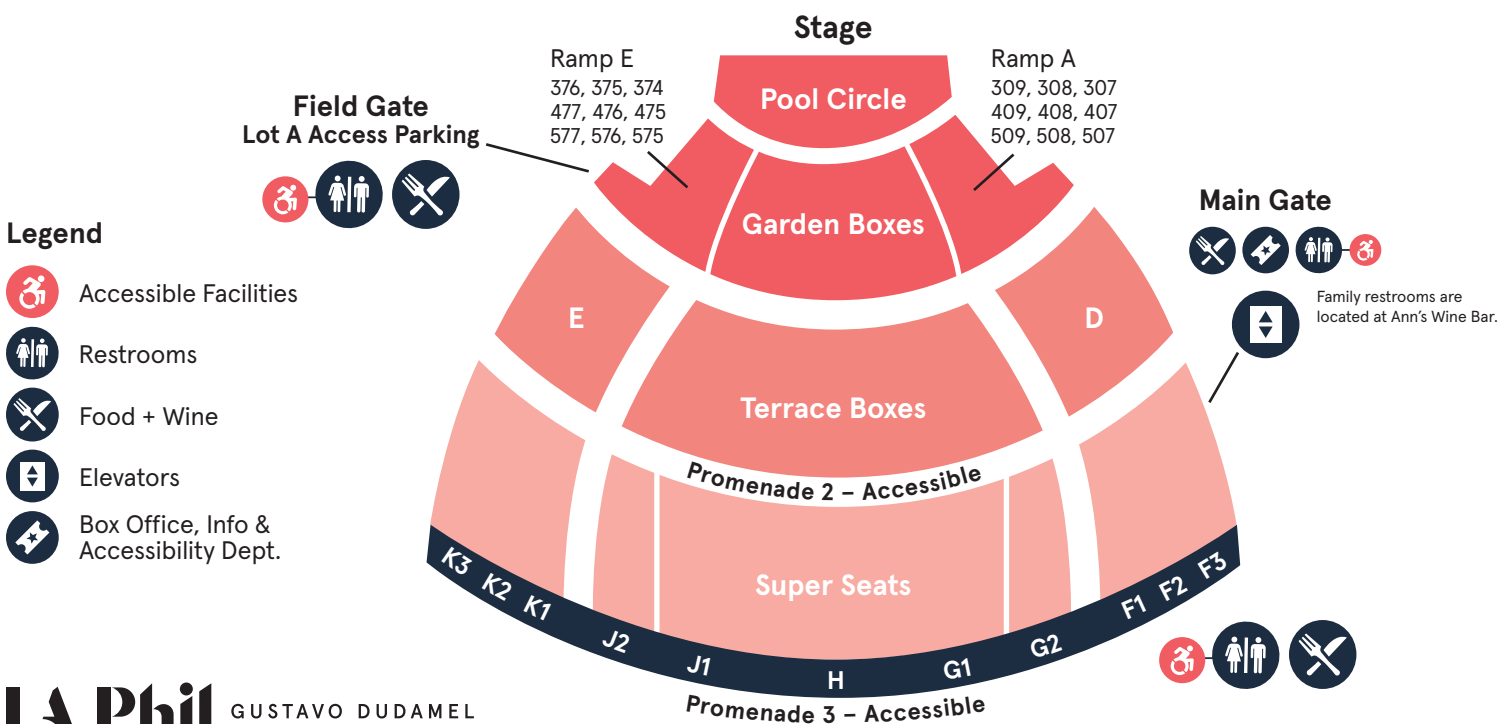

HOLLYWOOD BOWL

ACCESSIBLE SEATING LOCATIONS for Patrons with Disabilities

SEATING

BOX SEATS Accessible box seats include Side Boxes and Boxes 643 & 944. Accessible Seating patrons may buy the complete box or any portion thereof.

SUPER SEATS - SECTIONS H, G1, J1 Accessible Seating off Promenade 3 (reached by elevator, no steps) accommodates patrons using wheelchairs and patrons who need Accessible Seating. Theater-style metal seating with cushioned seats, backs, and arms.

SECTIONS G2, J2 Accessible Seating off Promenade 3 (reached by elevator, no steps) accommodates patrons using wheelchairs and patrons with disabilities not using wheelchairs.

SECTIONS F1, F2, F3, K1, K2, K3 Accessible Seating off Promenade 3 (reached by elevator, no steps) accommodates patrons using wheelchairs and patrons with disabilities not using wheelchairs.

LOT A ACCESS \$40 per pass. Located outside the Field Gate entrance, convenient to Box Seating and Promenade 1.

LOT B ACCESS \$21 pre-purchased per pass; \$22 night of show. Located in the terraced lot on the west side of Highland Avenue. An accessible path leads from this lot to the Box Office, elevators, and Main Gate, and free cart service is also available. This parking is convenient for seats on Promenades 1, 2, and 3. Only one-third of all accessible parking in Lot B is allocated for pre-sale. The remaining two-thirds will be available the evening of the concert, on a first-come, first-served basis.