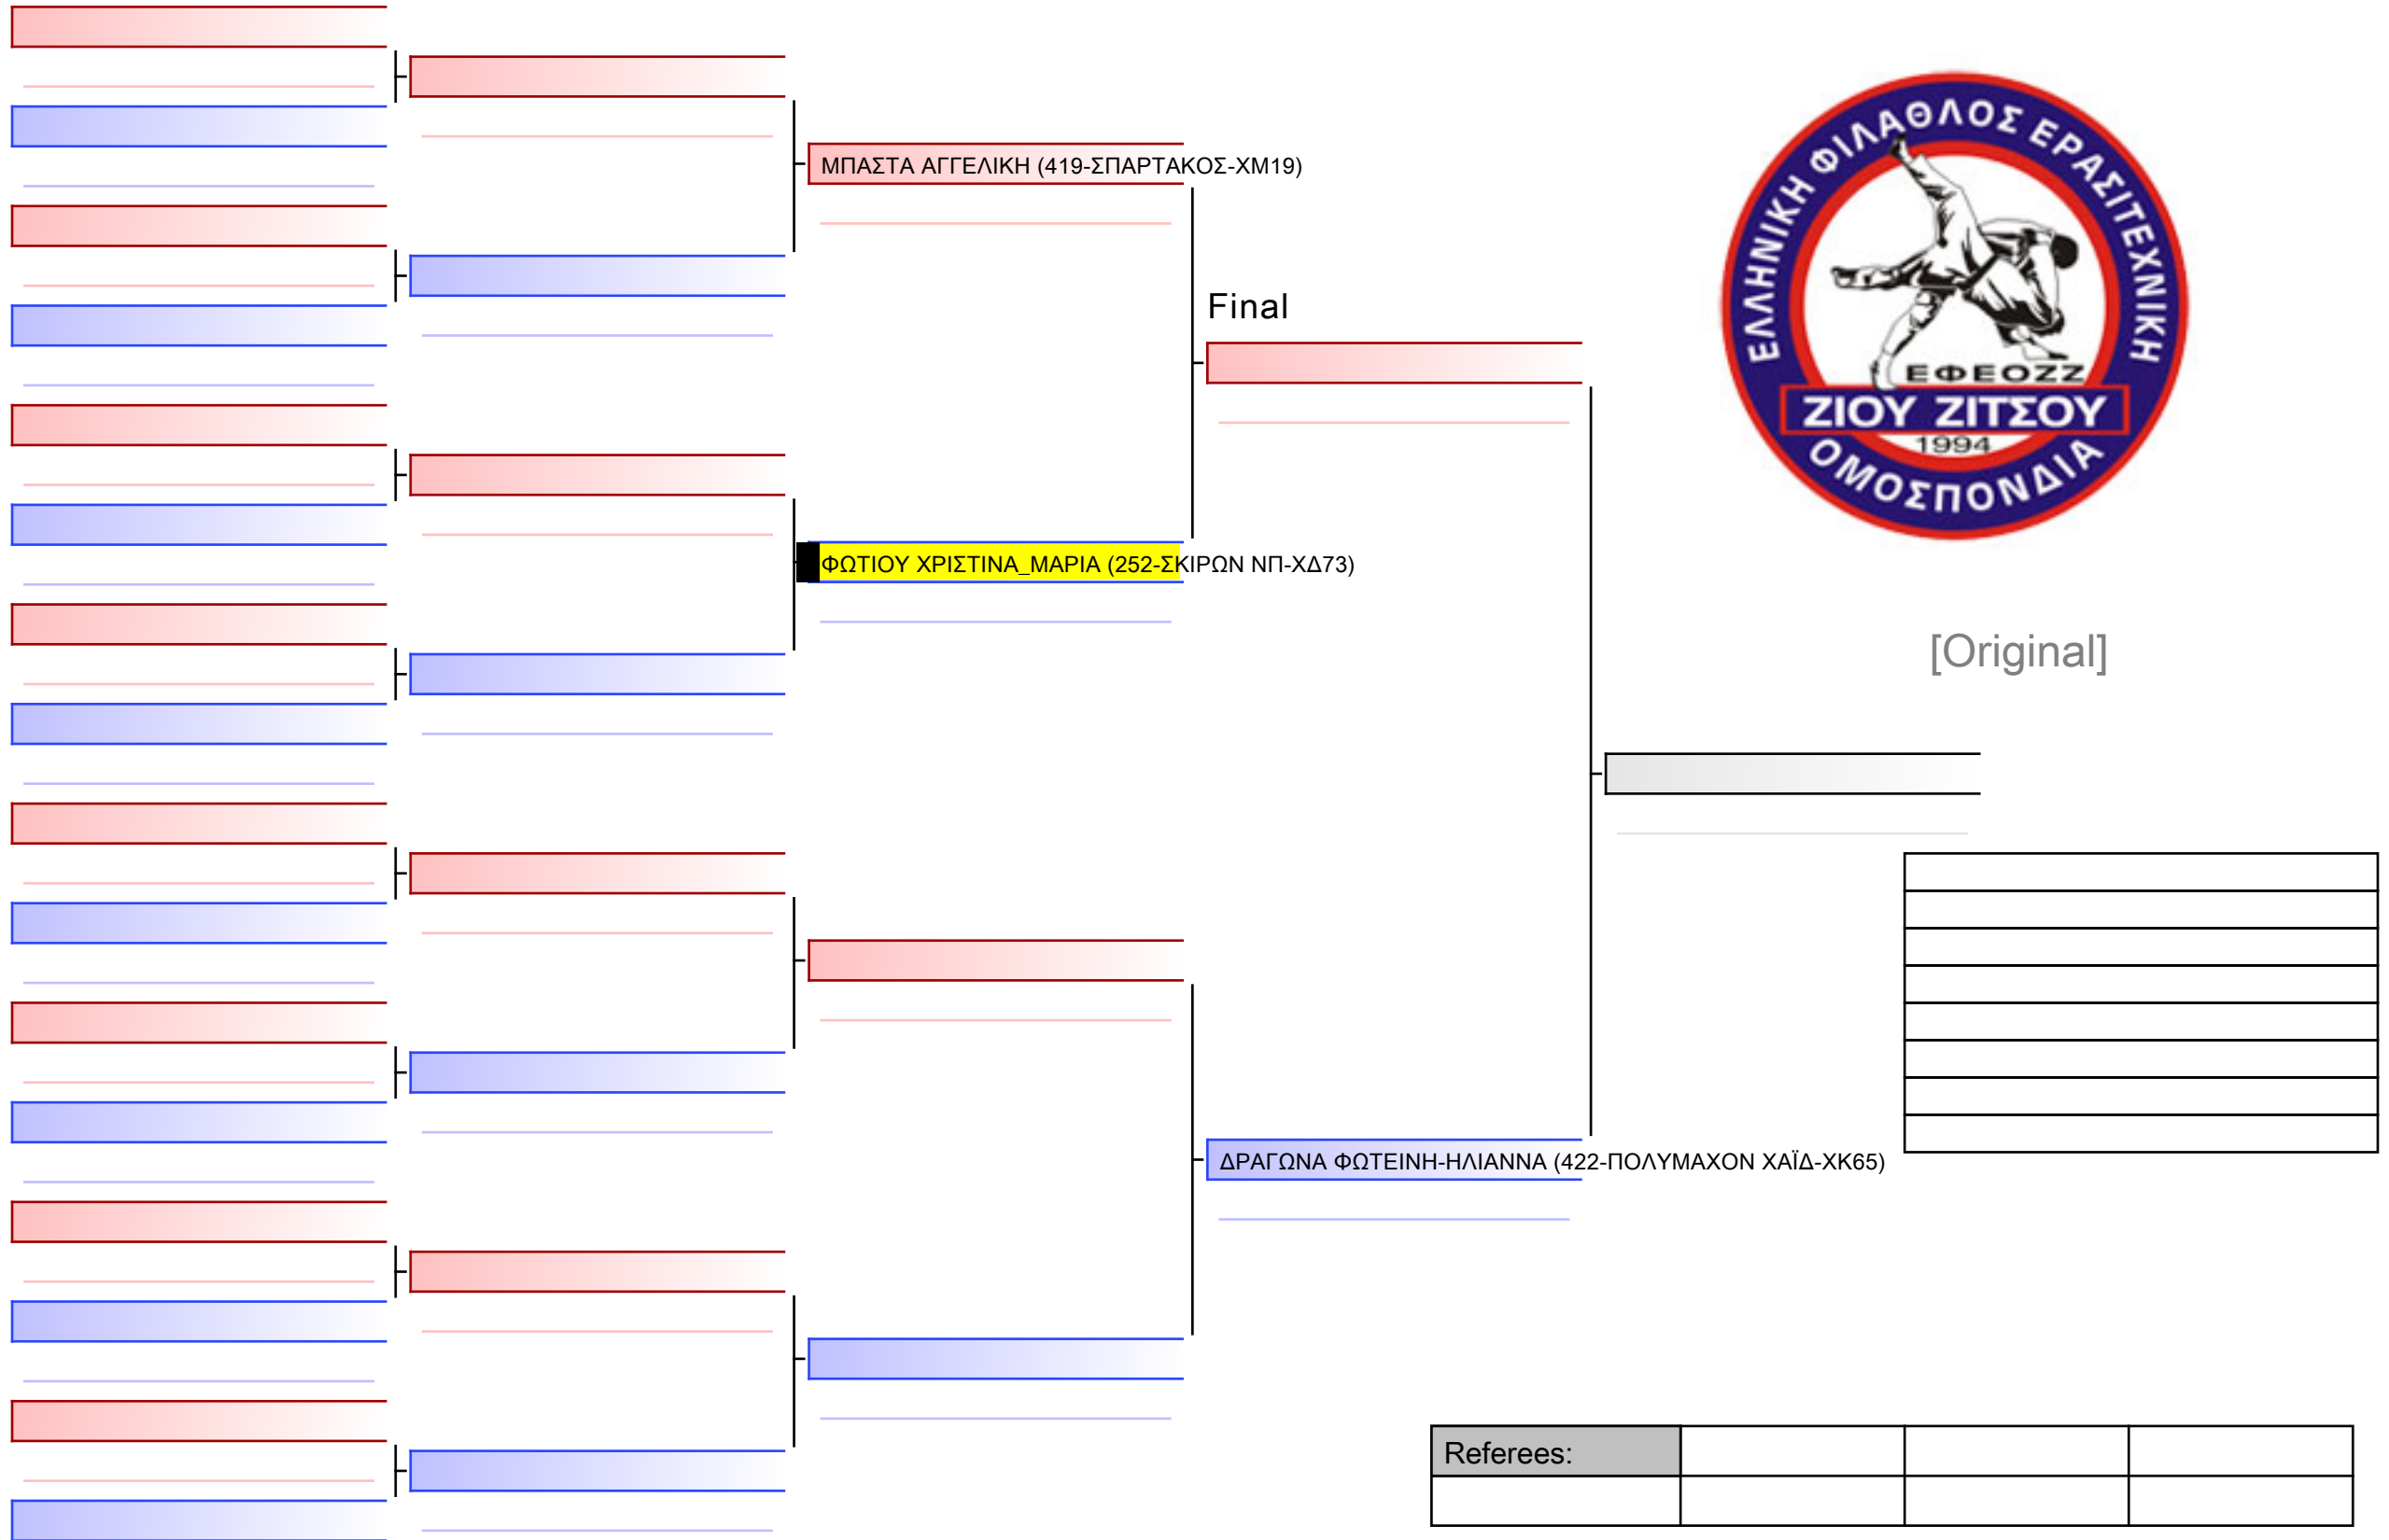

[Original]

Referees:			

[Original]

Referees:			

[Original]

ΜΑΤΣΙΚΑ ΕΛΕΝΗ (252-ΣΚΙΡΩΝ ΝΠ-ΧΔ73)

Referees:			

[Original]