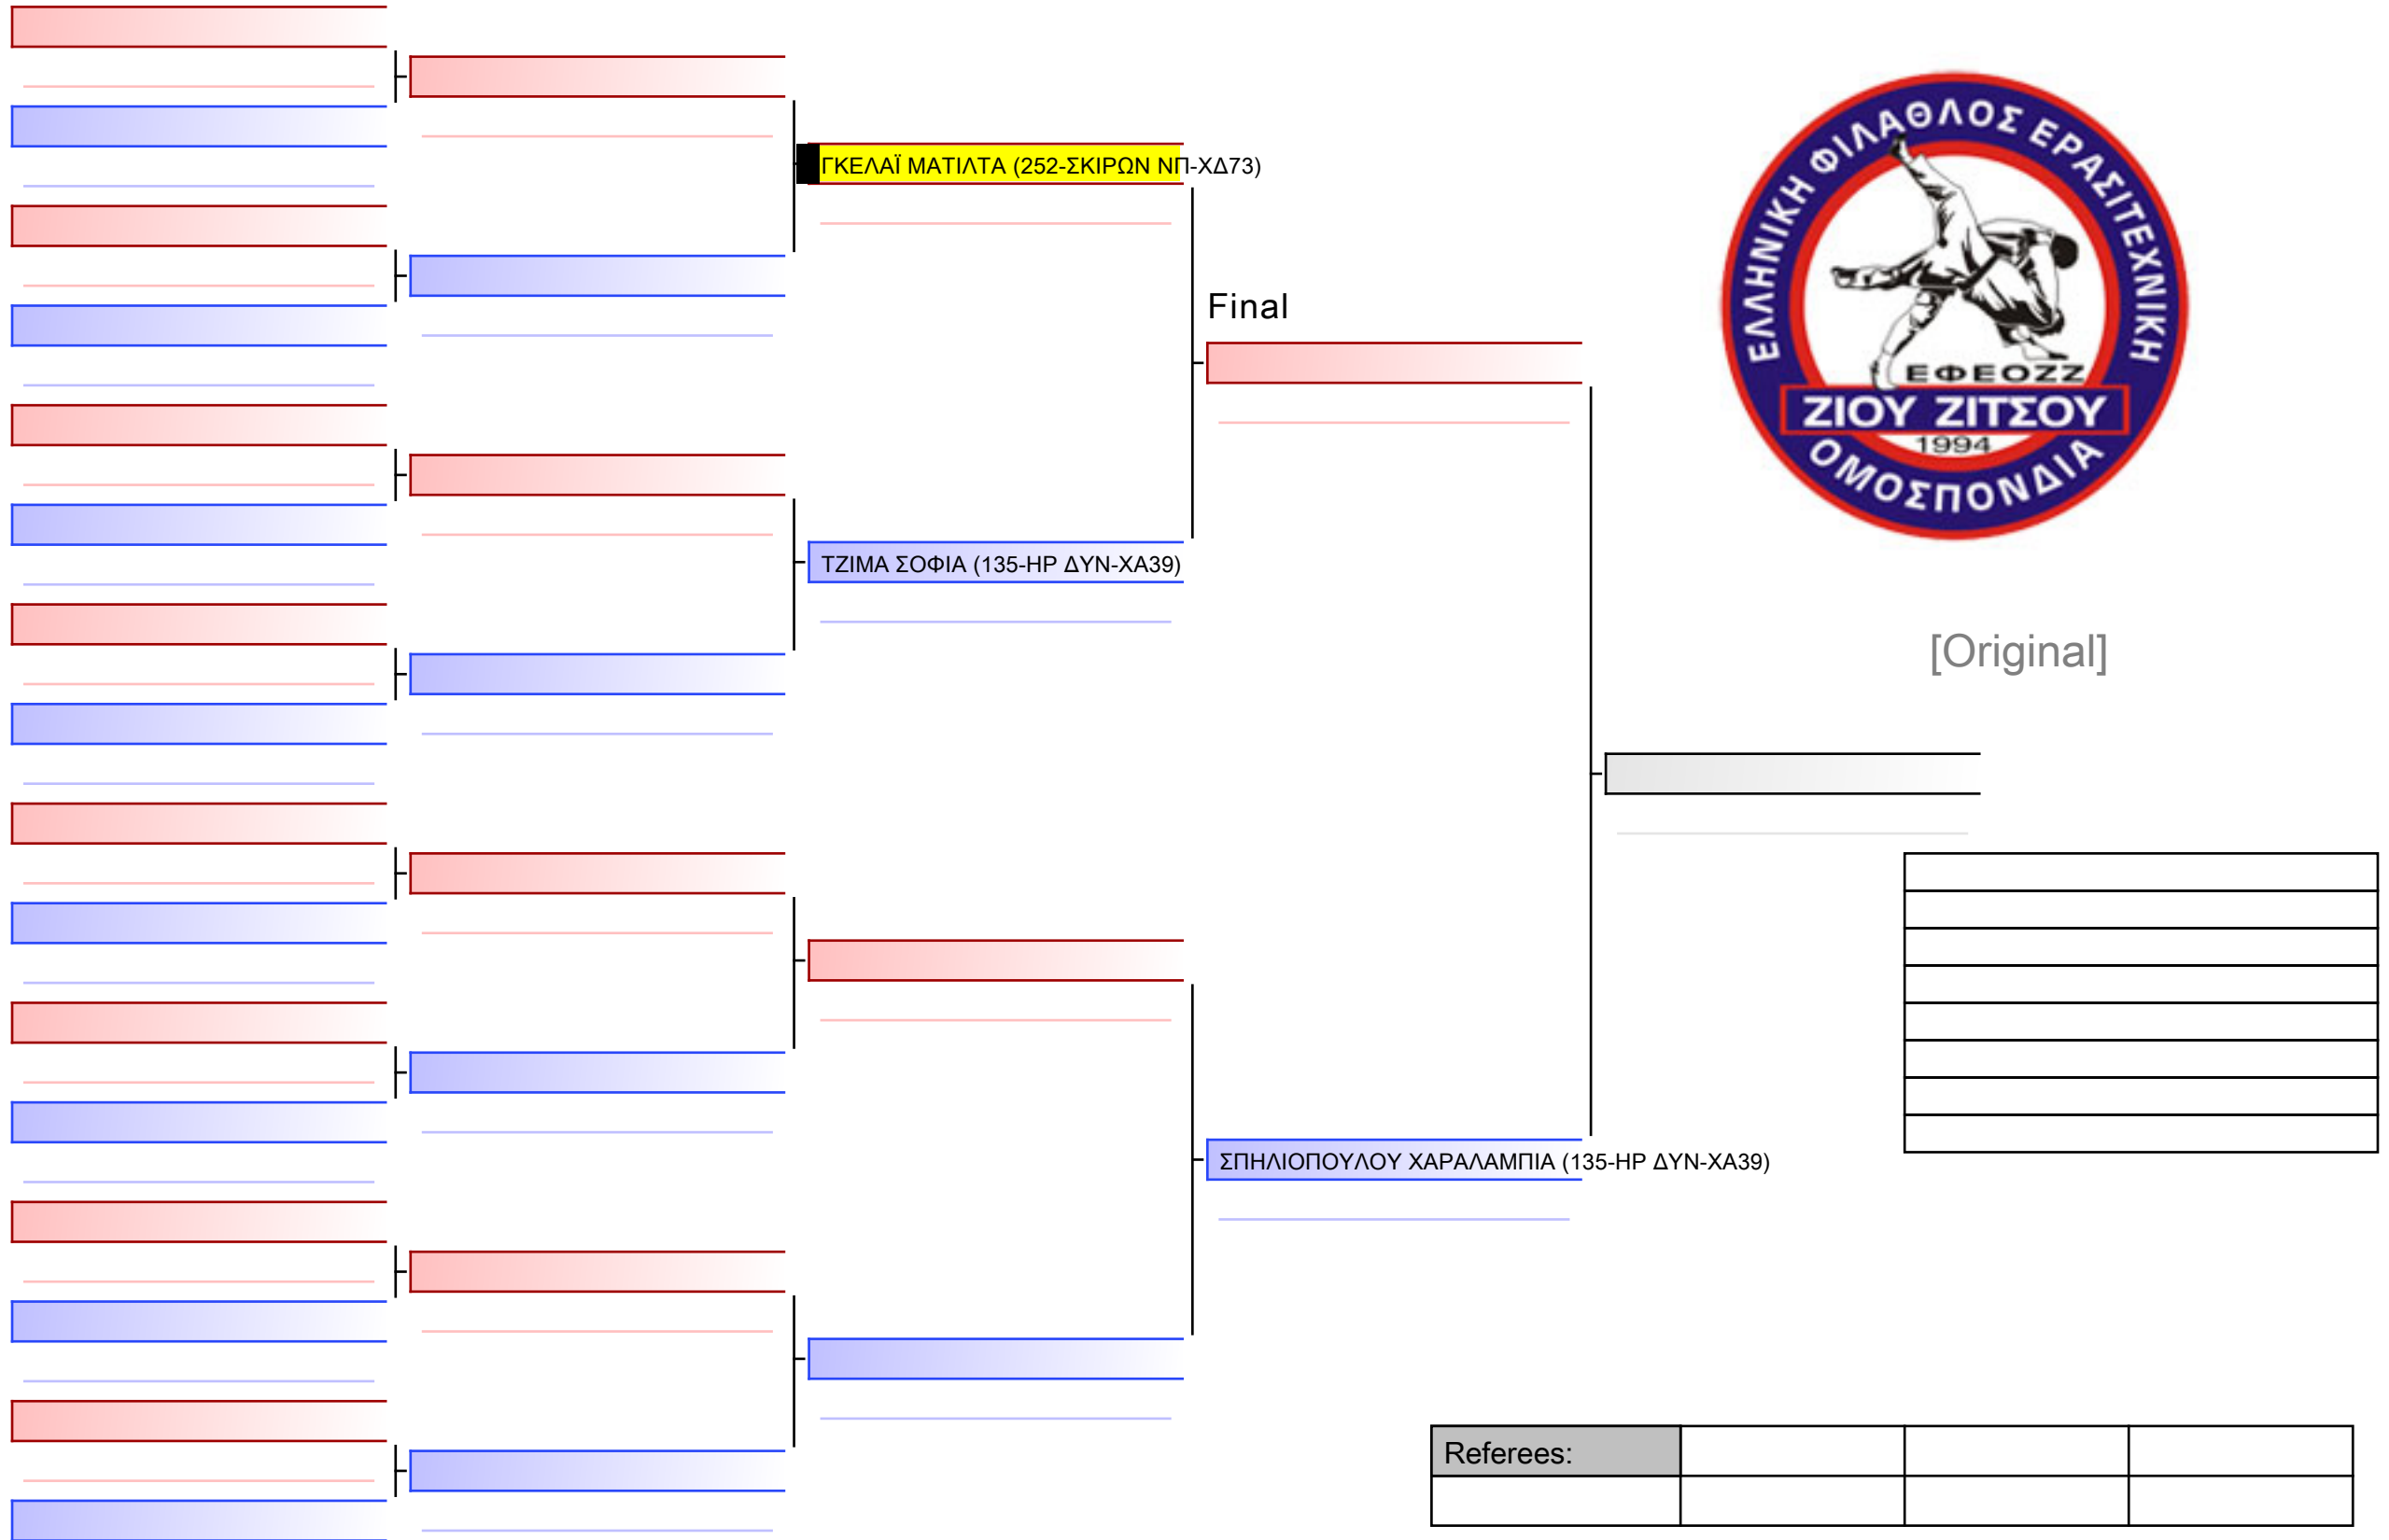

[Original]

Referees:			

[Original]

Referees:			

[Original]

ΜΑΤΣΙΚΑ ΕΛΕΝΗ (252-ΣΚΙΡΩΝ ΝΠ-ΧΔ73)

Referees:			

[Original]