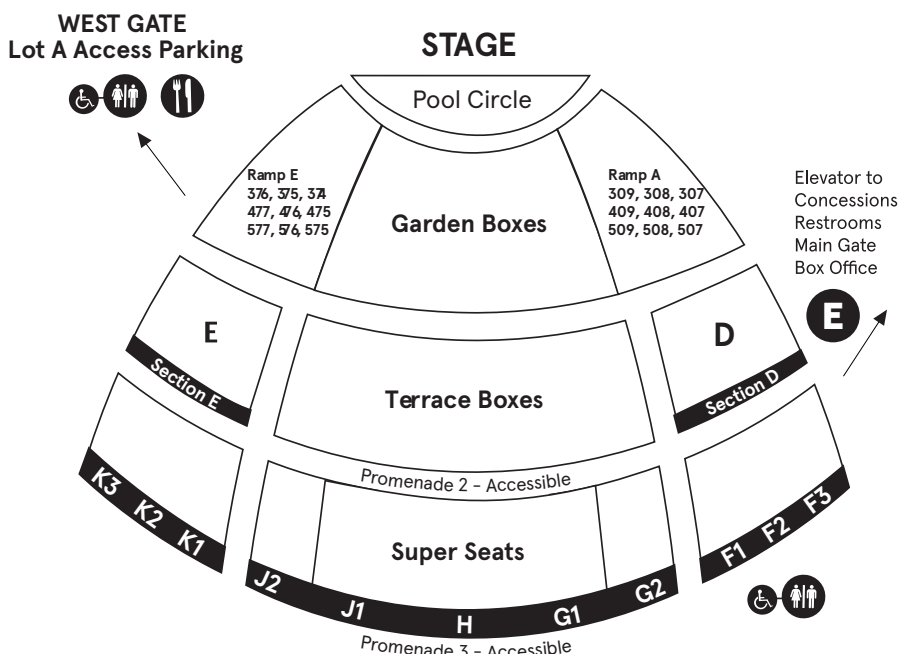

HOLLYWOOD BOWL 2018

ACCESSIBLE SEATING LOCATIONS for Patrons with Disabilities

SEATING (see reverse side for seating map)

BOX SEATS Accessible box seats include Side Boxes and Boxes 643 & 944. Accessible Seating patrons may buy the complete box or any portion thereof.

SECTIONS G2, J2 Accessible Seating off Promenade 3 (reached by elevator, no steps) accommodates patrons using wheelchairs and patrons with disabilities not using wheelchairs.

SECTIONS F1, F2, F3, K1, K2, K3 Accessible Seating off Promenade 3 (reached by elevator, no steps) accommodates patrons using wheelchairs and patrons with disabilities not using wheelchairs.

LOT A ACCESS \$40 per pass. Located outside the West Gate entrance, convenient to Box Seating and Promenade 1.

LOT B ACCESS \$21 pre-purchased; \$22 night of show. Located in the terraced lot on the west side of Highland Avenue. An accessible path leads from this lot to the Box Office, elevators and Main Gate, and free cart service is also available. This parking is convenient for seats on Promenades 1, 2 and 3. Only one-third of all accessible parking in Lot B is allocated for pre-sale. The remaining two-thirds will be available the evening of the concert, on a first-come, first-served basis.