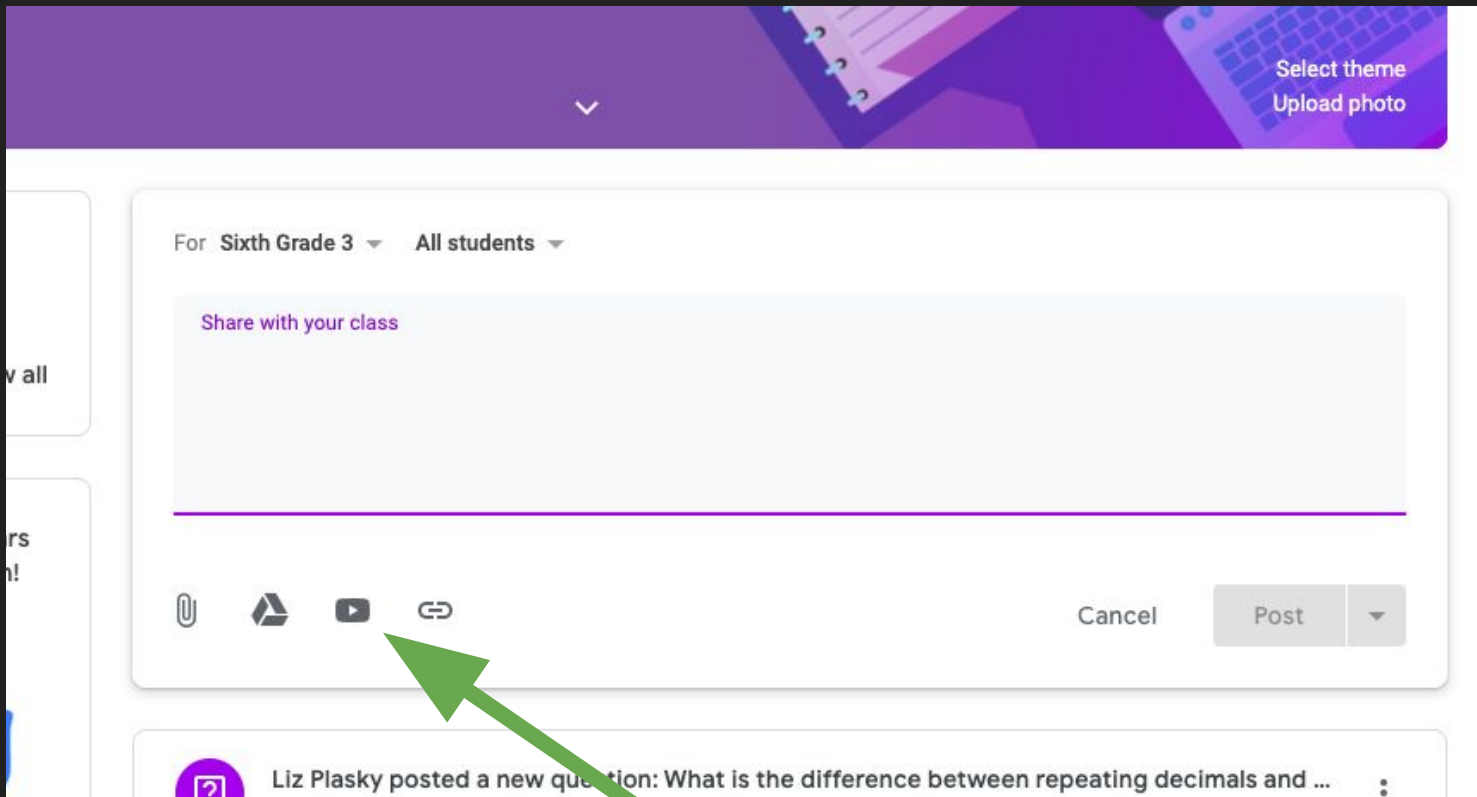

Posting a Video Google Classroom

Classroom

Click on the
YouTube icon

Stream

Classwork

People

Grades

Insert video