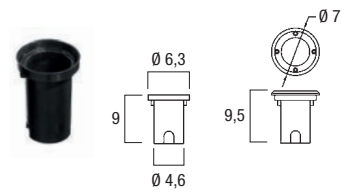

Art. LED-WALK-Q-2W

Calpestabile Walk quadro con cavo 95CM incluso
Finiture Acciaio
8031432271197

2700K 4000K 6500K		
1x2W LED	LED	CLASSE A+
120 Lm	CE	IP67
DRIVER INCL.	ALU*	Ø 6,3 cm
30°	Ø 6,3 cm	Ø 6,3 cm
h 25 000	>10 000 on/off	IP67