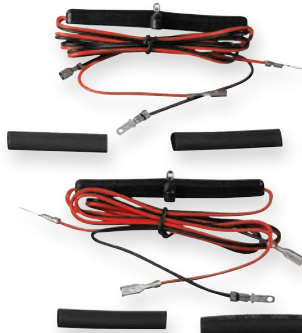

taylor

Art. LED-TAYLOR-KIT-NERO
Kit fuga 12 pz per LED
nero
8031440061278

2700K 4000K 6500K		
12x0,275W LED	LED	CLASSE A+
tot.60 Lm	CE	350mA 230V
On / Off		
120°	h 36 000	>15 000 on/off
IP44