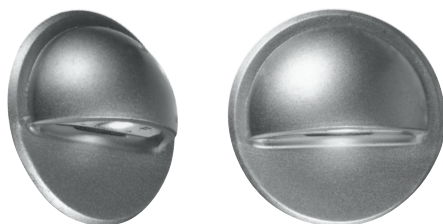

rider

Art. LED-RIDER-R6-DIR

Kit 6Pz incasso silver
calpestabile
(lunghezza totale fili 7,5m)
8031439921279

2700K 4000K 6500K		
6x0,6W LED	LED	SMD
CLASSE A+	100 Lm	CE
DRIVER INCL.	ALU*	
Ra >80		
h 25 000	>10 000 on/off	
IP65		

KIT
6pz

INTEC