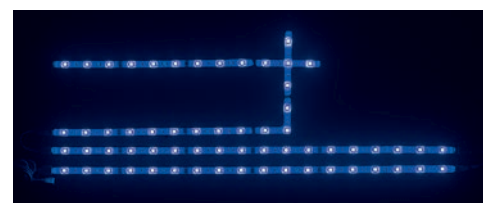

strip

Art. STRIP-5050-KIT-RGB
KIT STRIP LED 5050 RGB
30 LED/M
180CM (2X60+2X30 CM)
+ ACCESSORI + DRIVER 15W
+ TELECOMANDO (inclusi)
8031436571231

INTEC