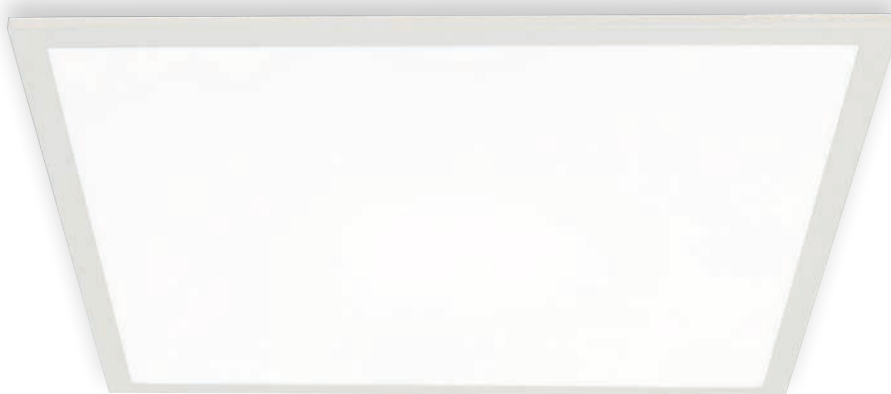

panel

Art. LED-PANEL-60X60

Pannello LED in alluminio
Finiture bianco
Kit molle + kit fissaggio
a parete inclusi
8031440352444

Art. LED-PANEL-F-60X60

Pannello LED in alluminio
Finiture bianco
Kit molle + kit fissaggio
a parete inclusi
8031440354929

Art. LED-PANEL-C-60X60

Pannello LED in alluminio
Finiture bianco
Kit molle + kit fissaggio
a parete inclusi
8031440354868

2700K 4000K 6500K

40W LED	LED	SMD
CLASSE A+	3000Lm	CE
DRIVER INCL.	ALU*	
120°	IP20	
Ra >80	h 25 000	>10000 on/off
58,5x58,5 cm	PF 0,90	

2700K 5000K 6500K

40W LED	LED	SMD
CLASSE A+	3000Lm	CE
DRIVER INCL.	ALU*	
120°	IP20	
Ra >80	h 25 000	>10000 on/off
58,5x58,5 cm	PF 0,90	

2700K 3000K 6500K

40W LED	LED	SMD
CLASSE A+	3000Lm	CE
DRIVER INCL.	ALU*	
120°	IP20	
Ra >80	h 25 000	>10000 on/off
58,5x58,5 cm	PF 0,90