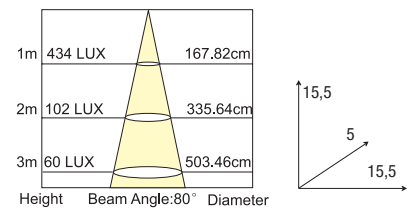

mark

Art. INC-MARK-10C

Incasso COB Mark
alluminio con riflettore
silver + driver (incluso)
Finiture Bianco
8031435061221

2700K 3200K 6500K

10W LED	LED	COB
CLASSE A+	580 Lm	CE
98°	DRIVER INCL.	ALU*
Ra >80	13,5x13,5 cm	>10000 on/off
h 25 000		

IP23