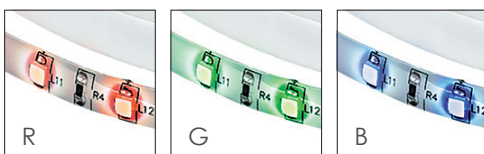

strip

Art. STRIP-LINE-3M/RGB
Strip kit 3MT RGB
90smd/5050 18W
driver + telecomando inclusi
8031440353267

2700K 6500K

18W LED	LED	SMD
CE	RGB	RF
On / Off	DRIVER INCL.	III
IP20	h 25 000	>15000 on/off

INTEC