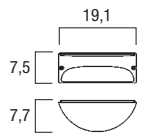

montreal

Art. LED-MONTREAL-AP

Applique montreal alluminio
Finiture Antracite + Acrilico trasp.
8031432211193

2700K — 4000K — 6500K		
3x1W LED	LED	SMD
CLASSE A+	240 Lm	CE
DRIVER INCL.	ALU*	
Ra >80	75°	
h 25 000	>10 000 on/off	IP44