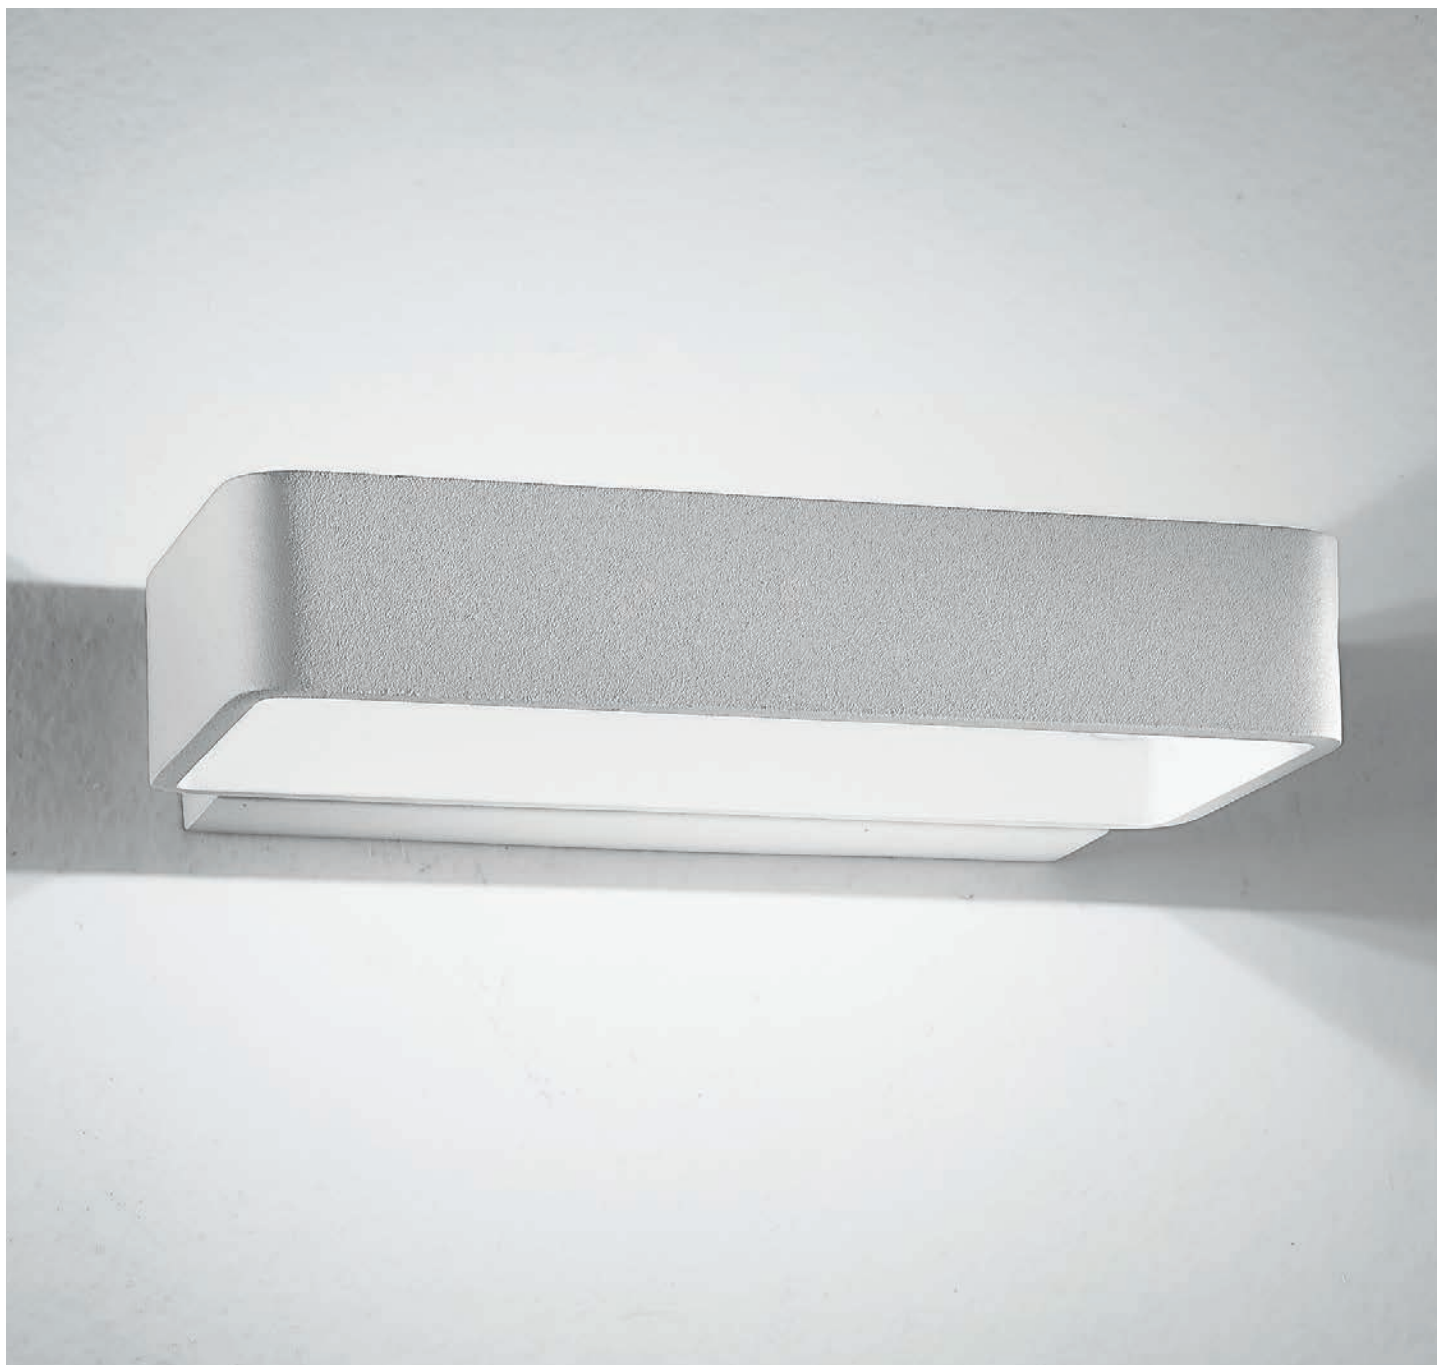

INTEC

omega

Art. LED-W-OMEGA/4W

Applique Omega
Finiture Bianco
8031433011204

2700K 3500K 6500K		
4W LED	LED	SMD
CLASSE A	300 Lm	CE
	DRIVER INCL.	90°
	h 25 000	90°
Ra >80	>10000 on/off	

INTEC

lambda

Art. LED-W-LAMBDA/4W
Applique Lambda
Finiture Bianco
8031433001205