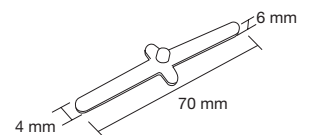

taylor

Art. LED-TAYLOR-KIT-NERO
Kit fuga 12 pz per LED
nero
8031440061278

2700K 4000K 6500K		
12x0,275W LED	LED	CLASSE A+
tot.60 Lm	CE	350mA 230V
On / Off		
120°	h 36 000	>15 000 on/off
IP44		

KIT
12pz