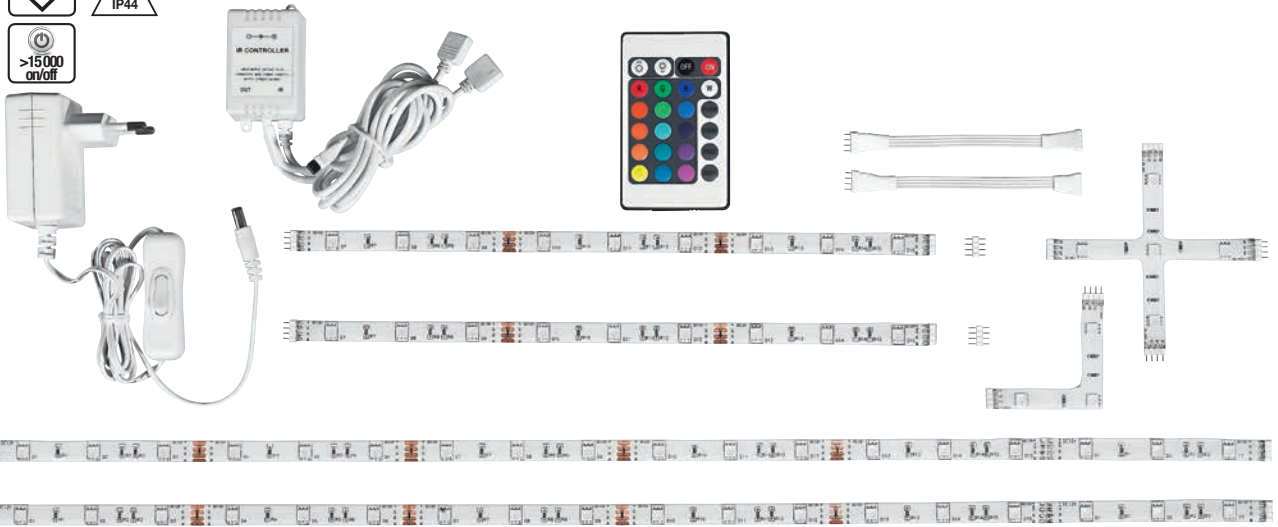

Art. STRIP-3528-KIT

KIT STRIP LED 3528
60 LED/M
180CM (2X60+2X30 CM)
+ ACCESSORI + DRIVER
12W (inclusi)
8031436561232

strip

Art. STRIP-5050-KIT-RGB
KIT STRIP LED 5050 RGB
30 LED/M
180CM (2X60+2X30 CM)
+ ACCESSORI + DRIVER 15W
+ TELECOMANDO (inclusi)
8031436571231