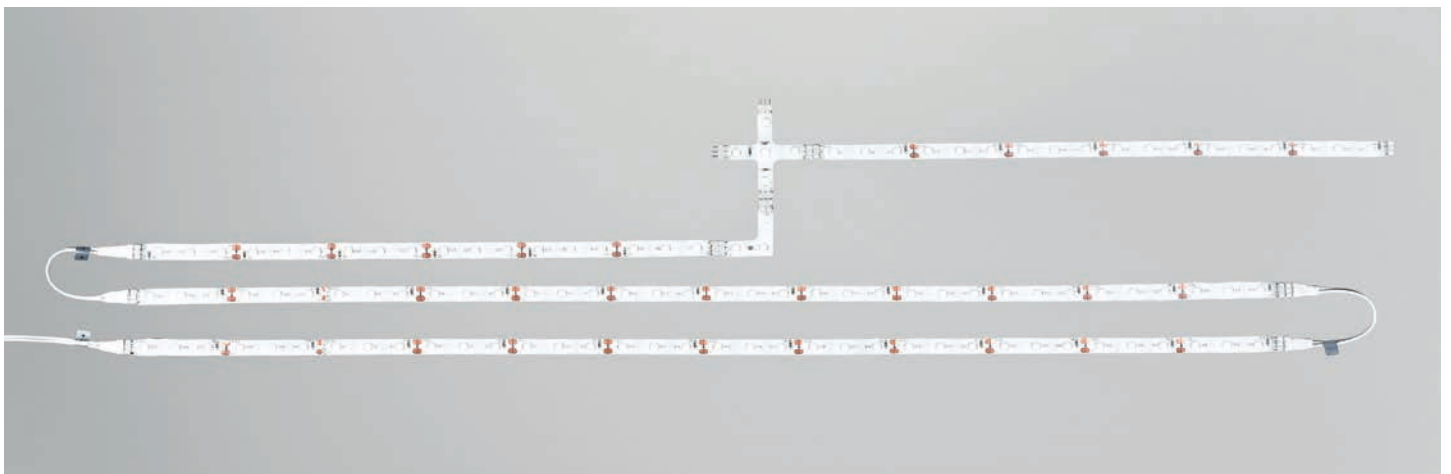

Art. STRIP-3528-KIT

KIT STRIP LED 3528
60 LED/M
180CM (2X60+2X30 CM)
+ ACCESSORI + DRIVER
12W (inclusi)
8031436561232

strip

Art. STRIP-5050-KIT-RGB
KIT STRIP LED 5050 RGB
30 LED/M
180CM (2X60+2X30 CM)
+ ACCESSORI + DRIVER 15W
+ TELECOMANDO (inclusi)
8031436571231