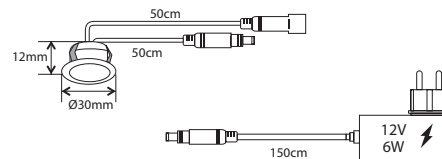

Art. LED-RIDER-R6-RGB

Kit 6Pz incasso RGB nikel
calpestabile
(lunghezza totale fili 7,5m)
8031439871260

2700K 4000K 6500K		
6x0,6W LED	LED	SMD
CLASSE A+	100 Lm	CE
DRIVER INCL.	ALU*	
120°	Ra >80	h 25 000
>10 000 on/off	IP65