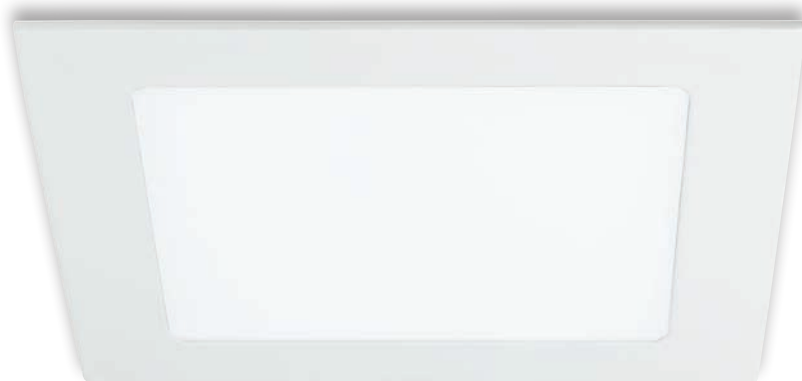

IP23

flap

Art. INC-FLAP/12W

Incasso Flap quadro
Finiture Bianco
8031431441188

2700K 4000K 6500K

12W LED	LED	SMD
CLASSE A+	740 Lm	CE
120°	DRIVER INCL.	ALU*
15,5x15 cm		
Ra >80	h 25 000	>10 000 on/off

IP23

exige