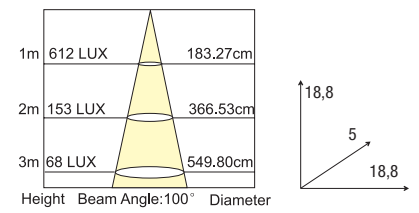

mark

Art. INC-MARK-20C

Incasso COB Mark
alluminio con riflettore
silver + driver (incluso)
Finiture Bianco
803143508 I 229

2700K 3200K 6500K

20W LED	LED	COB
CLASSE A+	1350 Lm	CE
99°	DRIVER INCL.	ALU*
Ra >80	18x16,5 cm	99°
h 25 000	>10000 on/off	

IP23