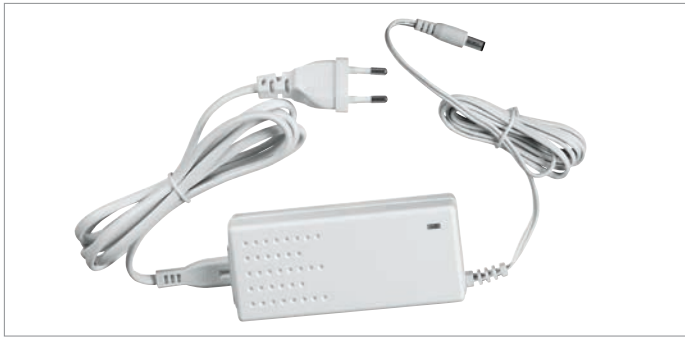

Art. STRIP-RGB-CONTROL-XL
Ricevitore multientrata + telecomando RGB 12V per strip
INPUT DC 12V - 24V MISURE 120X51X27MM
INPUT 12V 15A MAX 180W - INPUT 24V 15A MAX 360W IP20
8031434521214

Art. STRIP-ADAT-72W

Adattatore tensione costante x strip LED 24V 72W - SPINA CEE 7/16 IP20
OUTPUT 24V 3A INPUT 110-240V 1,5A
MISURE 37X115X50MM - CAVO 1500+1500MM - IP20 - CLASSE 2
8031433261203