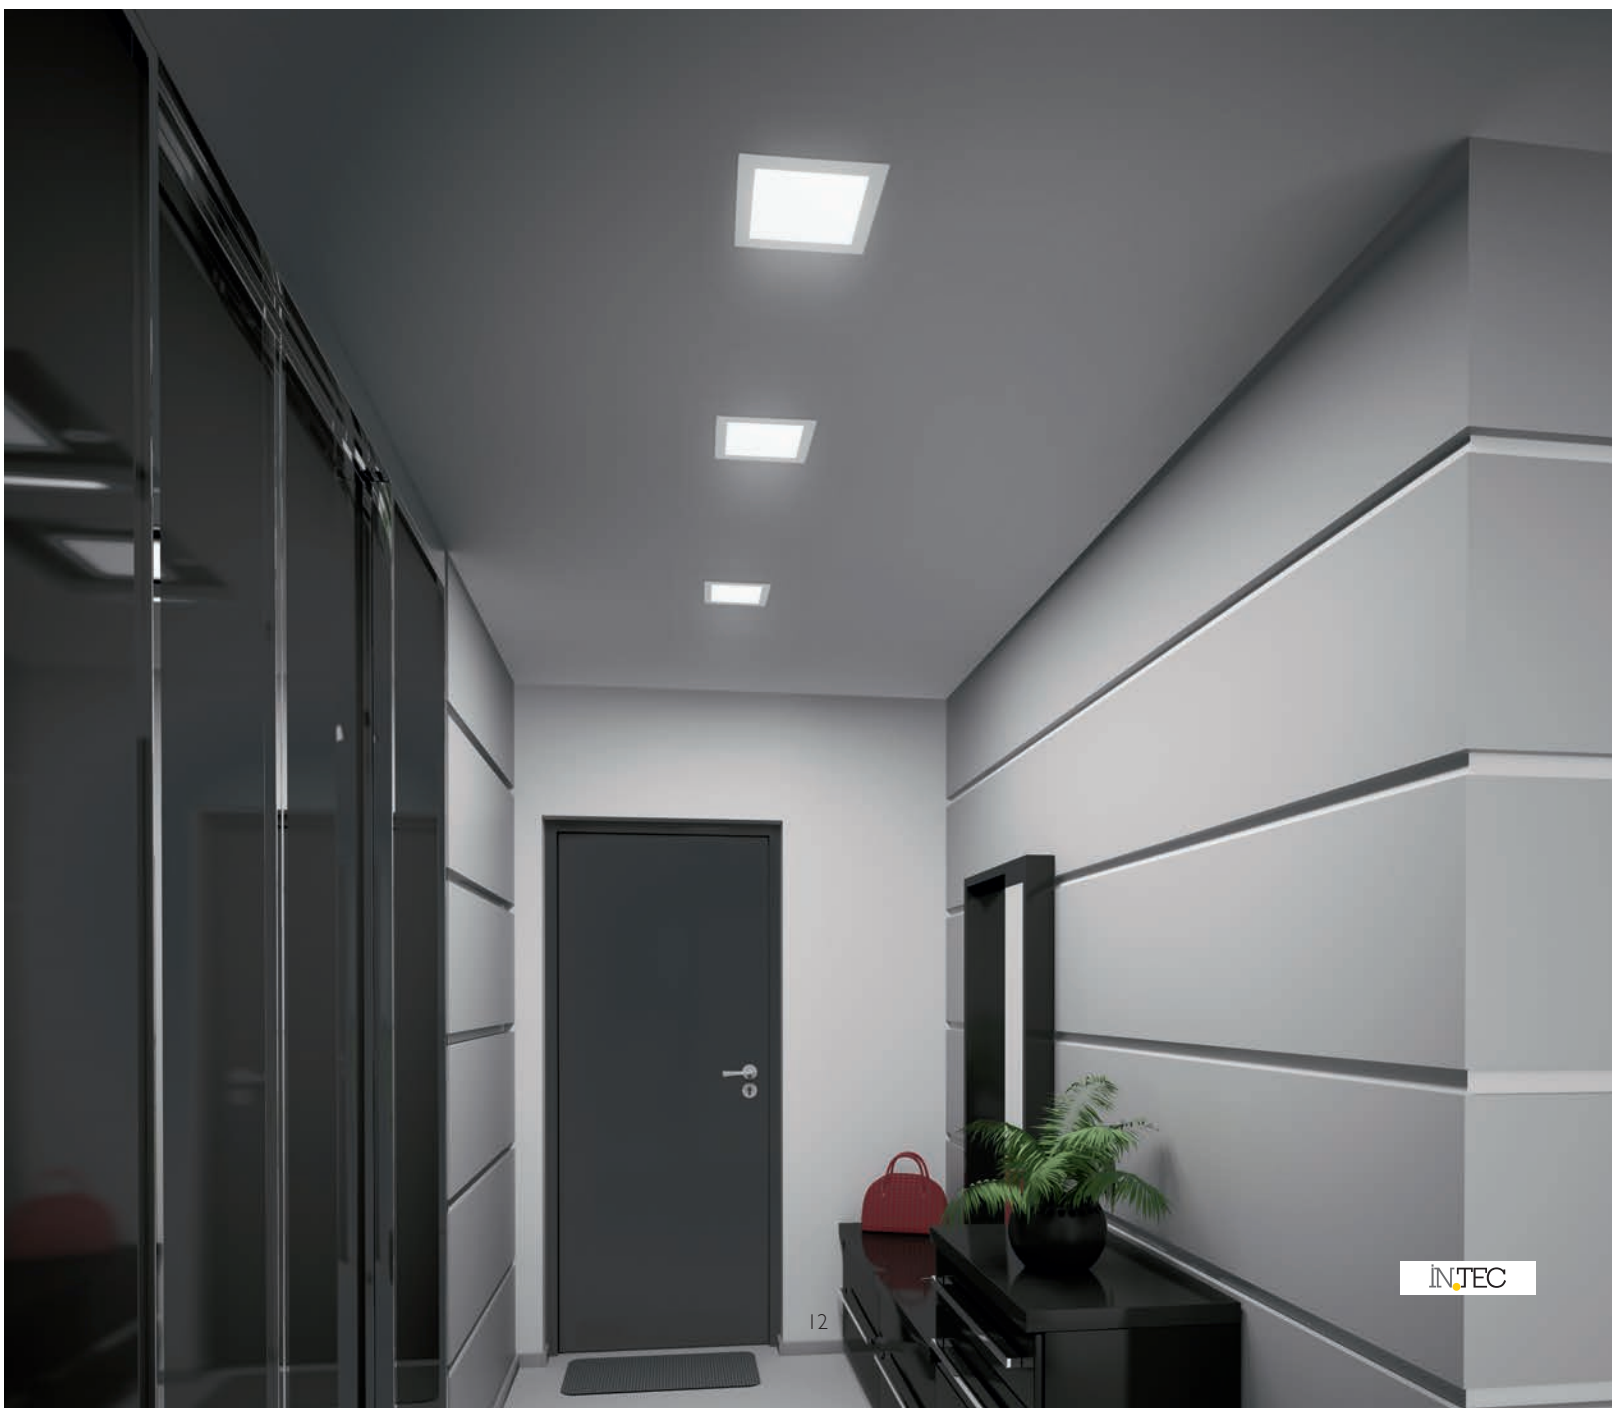

flap

Art. INC-FLAP-RT/12W
Incasso Flap rettangolare
Finiture Bianco
8031431461186

2700K 4000K 6500K

12W LED	LED	SMD
CLASSE A+	740 Lm	CE
120°	DRIVER INCL.	ALU*
Ra >80	18,5x9 cm	>10000 on/off

IP23