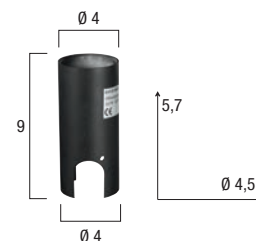

impact

Art. LED-IMPACT-Q-1W

Calpestabile Impact alluminio con cavo 95CM incluso (driver escluso)
Finiture Silver
8031440331272

2700K 3000K 6500K		
1W LED	LED	CLASSE A+
80 Lm	CE	
ALU*	ø 3,5 cm	DRIVER INCL.
105°		
h 25 000	>10 000 on/off	IP67

DRIVER ADATTO (I-DRIVER/18W) VEDI PAG. 345