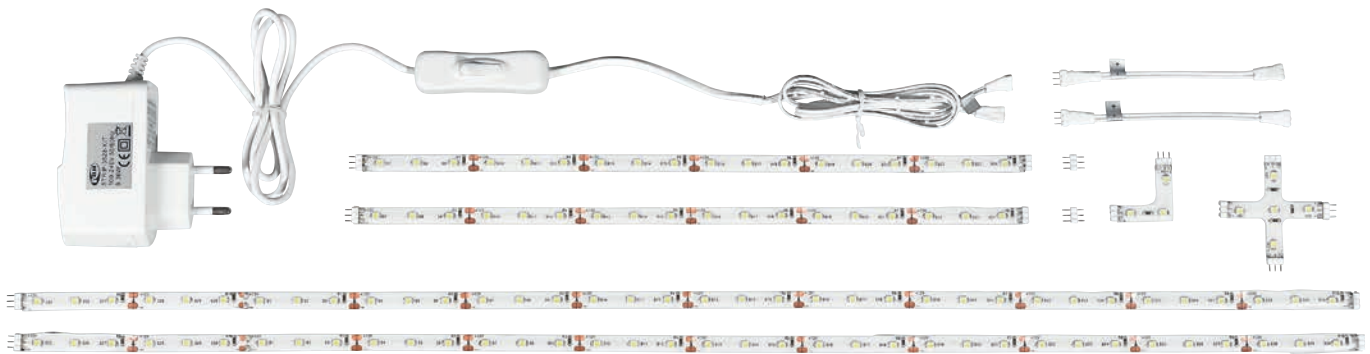

Art. STRIP-3528-KIT

KIT STRIP LED 3528
60 LED/M
180CM (2X60+2X30 CM)
+ ACCESSORI + DRIVER
12W (inclusi)
8031436561232

strip

Art. STRIP-5050-KIT-RGB
KIT STRIP LED 5050 RGB
30 LED/M
180CM (2X60+2X30 CM)
+ ACCESSORI + DRIVER 15W
+ TELECOMANDO (inclusi)
8031436571231