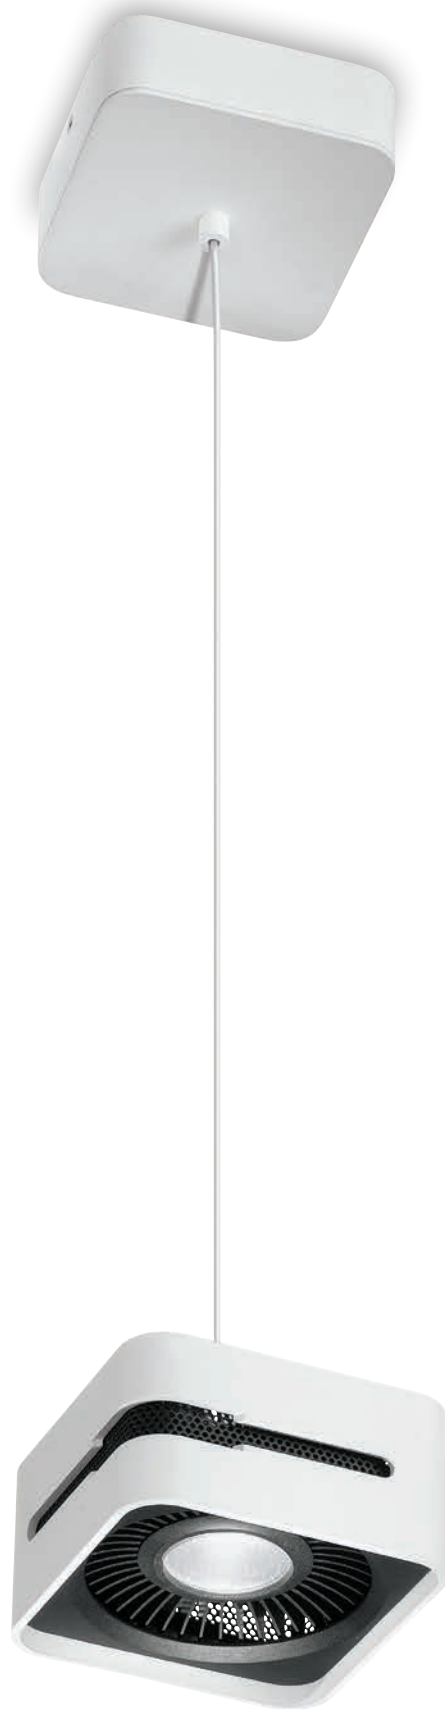

gate

Art. LED-GATE-S-26W

Plafoniera COB
Bianco/nero goffrato
803143671 | 231

26W LED	LED	COB
CLASSE A⁺	1300 Lm	CE
	DRIVER INCL.	ALU*
25°		Ra >80
h 25 000	>10 000 on/off	PF 0,90

INTEC