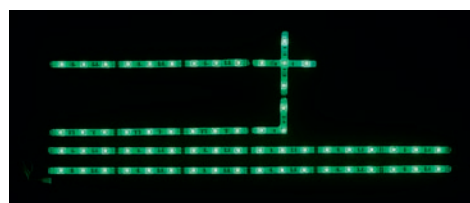

strip

Art. STRIP-5050-KIT-RGB
KIT STRIP LED 5050 RGB
30 LED/M
180CM (2X60+2X30 CM)
+ ACCESSORI + DRIVER 15W
+ TELECOMANDO (inclusi)
8031436571231

INTEC