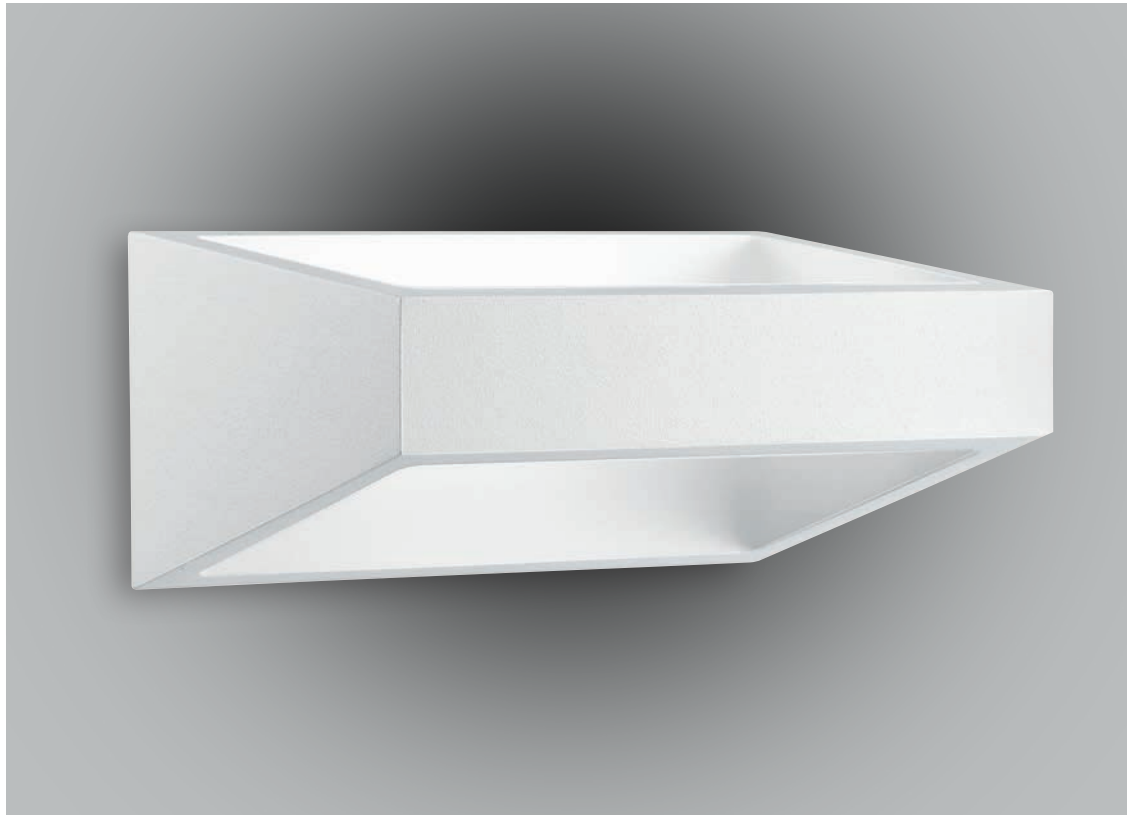

2700K 3000K 6500K

2x3W LED	LED	COB
CLASSE A ⁺	500 Lm	CE
	DRIVER INCL.	10/120°
ALU*		10/120°
Ra >80	h 25 000	>10 000 on/off

IP54

INTEC

mercury

Art. LED-W-MERCURY/5W

Applique Mercury alluminio
Finiture Bianco
8031434091212