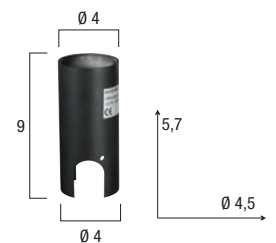

step

Art. LED-STEP-R-1

Calpestabile Step alluminio con cavo 95CM incluso (driver escluso)
Finiture Silver
8031434001211

2700K 3000K 6500K		
1W LED	LED	CLASSE A+
80 Lm	CE	
ALU*	Ø 3,5 cm	DRIVER INCL.
	45°	
h 25 000	>10 000 on/off	IP67

DRIVER ADATTO (I-DRIVER/18W) VEDI PAG. 345