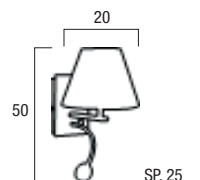

Applique Helly paralume
bianco + flessibile LED
8031421131082

Art. I-090111-5B
APPLIQUE HELLY
PARALUME NERO
8031421101085

Art. I-090111-5C
APPLIQUE HELLY
PARALUME ROSSO
8031427741148

Art. I-090111-5D
APPLIQUE HELLY
PARALUME VIOLA
8031425831124