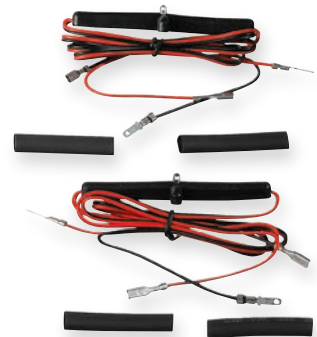

taylor

Art. LED-TAYLOR-KIT-NERO
Kit fuga 12 pz per LED
nero
8031440061278

2700K 4000K 6500K		
12x0,275W LED	LED	CLASSE A+
tot.60 Lm	CE	350mA 230V
On / Off		
120°	h 36 000	>15 000 on/off
IP44