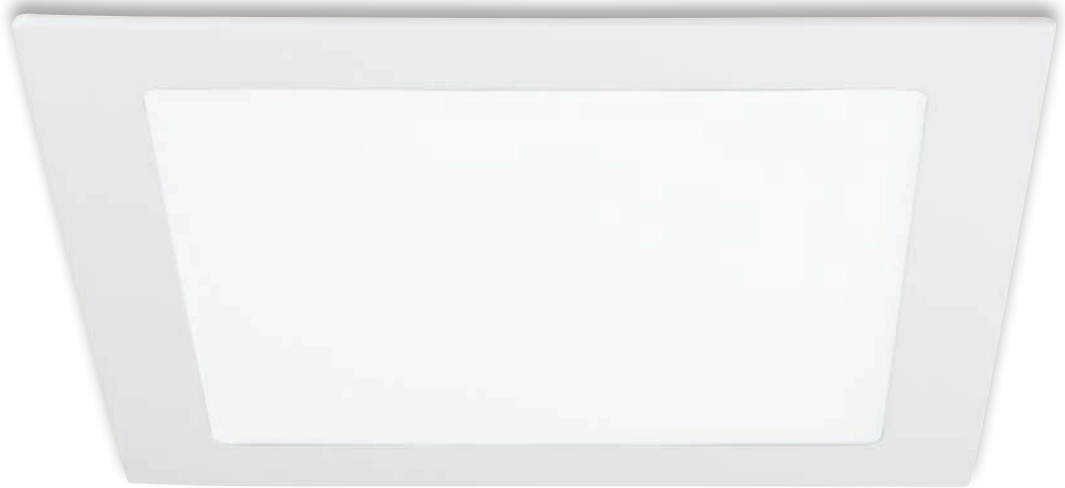

flap

Art. INC-FLAP/18W

Incasso Flap quadro
Finiture Bianco
8031431451187

2700K 4000K 6500K

18W LED	LED	SMD
CLASSE A+	1100 Lm	CE
120°	DRIVER INCL.	ALU*
20,5x19,8 cm		
Ra >80	h 25 000	>10 000 on/off

IP23