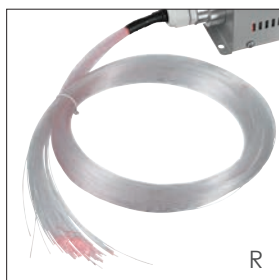

fibraottica

Art. FIBRAOTTICA-LED-RGB

Kit cielo stellato fibra ottica LED
rgb fibre 100x2m c/telecomando
8031436691236

2700K 6500K

9W LED	LED	CLASSE A+
CE	RGB	Beam Spread
RF	On / Off	350mA 230V
Plug	IP20	
h 36 000	>15000 on/off