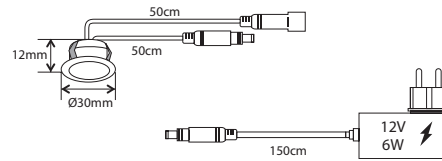

rider

Art. LED-RIDER-R6

Kit 6Pz incasso nikel
calpestabile
(lunghezza totale fili 7,5m)
8031436141236

2700K 4000K 6500K		
6x0,6W LED	LED	SMD
CLASSE A+	100 Lm	CE
DRIVER INCL.	ALU*	
120°	Ra >80	h 25 000
>10 000 on/off	IP65