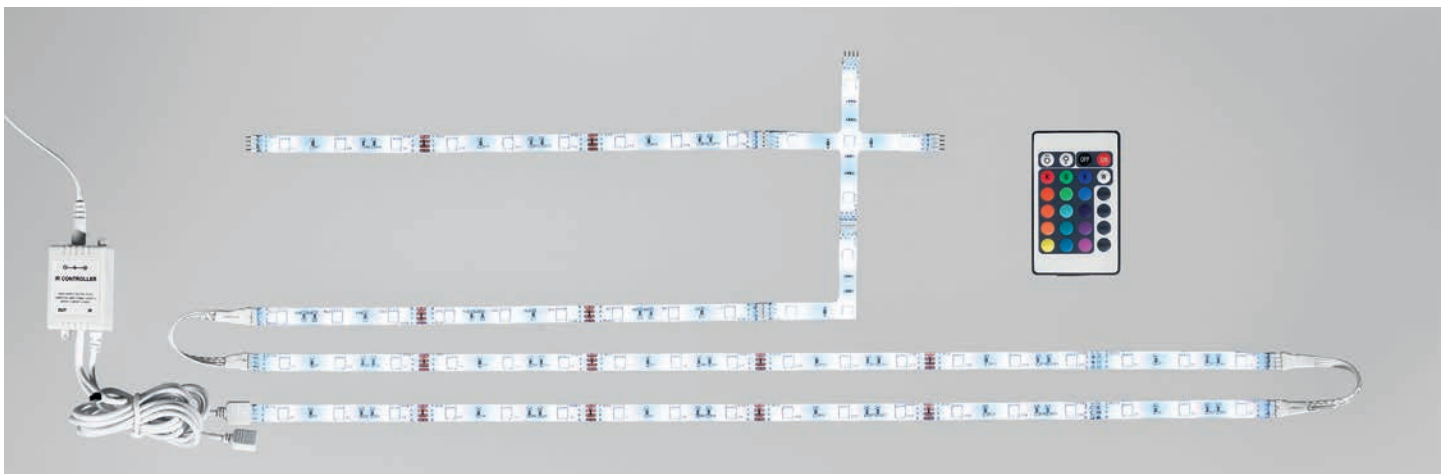

Art. STRIP-3528-KIT

KIT STRIP LED 3528
60 LED/M
180CM (2X60+2X30 CM)
+ ACCESSORI + DRIVER
12W (inclusi)
8031436561232

strip

Art. STRIP-5050-KIT-RGB
KIT STRIP LED 5050 RGB
30 LED/M
180CM (2X60+2X30 CM)
+ ACCESSORI + DRIVER 15W
+ TELECOMANDO (inclusi)
8031436571231