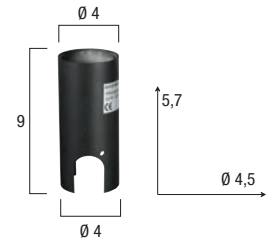

step

Art. LED-STEP-R-4

Calpestabile Step alluminio con cavo 95CM incluso (driver escluso)
Finiture Silver
8031434011210

2700K 3000K 6500K		
1W LED	LED	CLASSE A+
80 Lm	CE	
ALU*	Ø 3,5 cm	DRIVER INCL.
	4x15°	
h 25 000	>10 000 on/off	IP67

DRIVER ADATTO (I-DRIVER/18W) VEDI PAG. 345