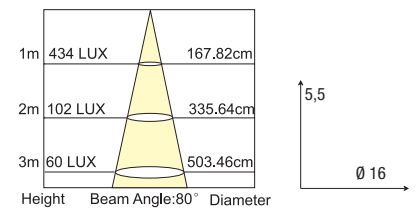

lyra

Art. INC-LYRA-10C

Incasso COB Lyra
alluminio con riflettore
ziglinato + driver (incluso)
Finiture Bianco
8031434851212

2700K 3200K 6500K

10W LED	LED	COB
CLASSE A+	580 Lm	CE
98°	DRIVER INCL.	ALU*
Ra >80	h 25 000	>10 000 on/off

IP23