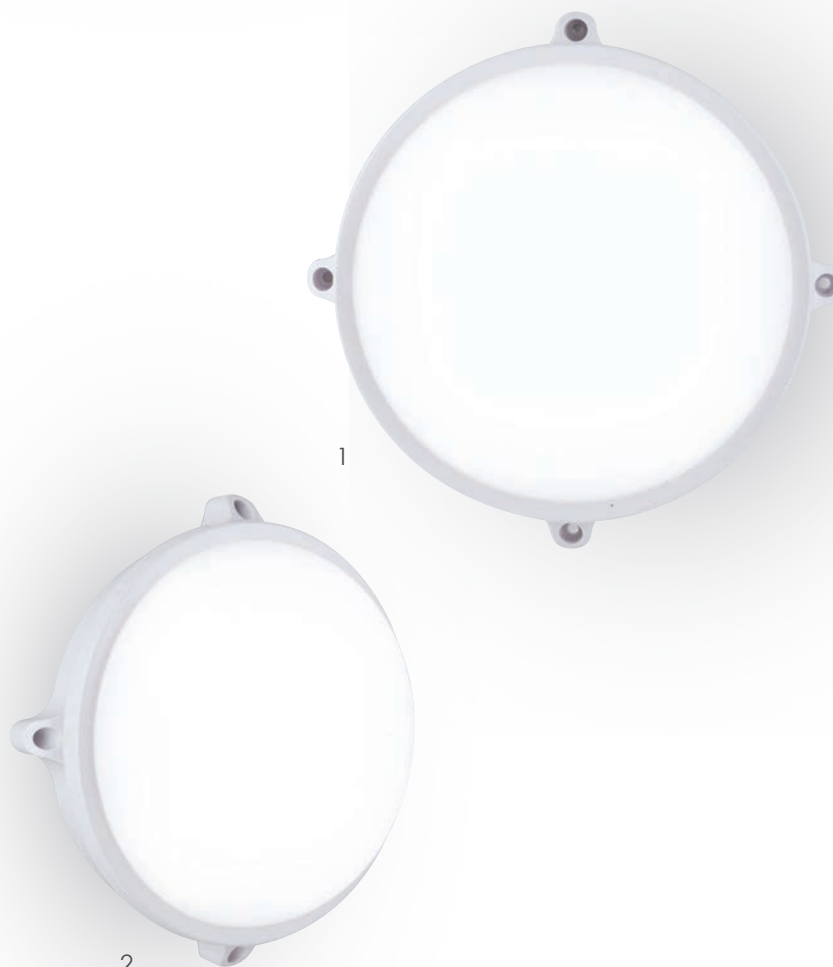

2 Art. LED-EVER-S-BCO

Plafoniera a LED ever tonda in termoplastica 230V-50Hz
Finiture bianco
8031440351683

20W LED	LED	SMD
CLASSE A+	1600 Lm	
	Ra >80	
h 25 000	>10000 on/off