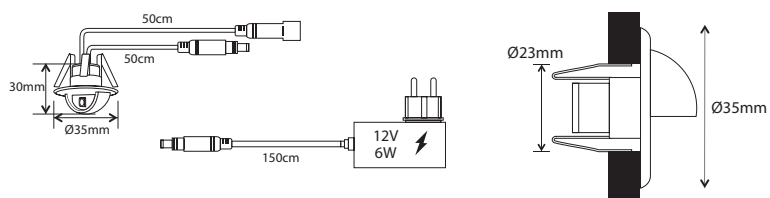

rider

Art. LED-RIDER-R6-DIR

Kit 6Pz incasso silver
calpestabile
(lunghezza totale fili 7,5m)
8031439921279

2700K 4000K 6500K		
6x0,6W LED	LED	SMD
CLASSE A+	100 Lm	CE
DRIVER INCL.	ALU*	
Ra >80		
h 25 000	>10 000 on/off	
IP65		

KIT
6pz

INTEC