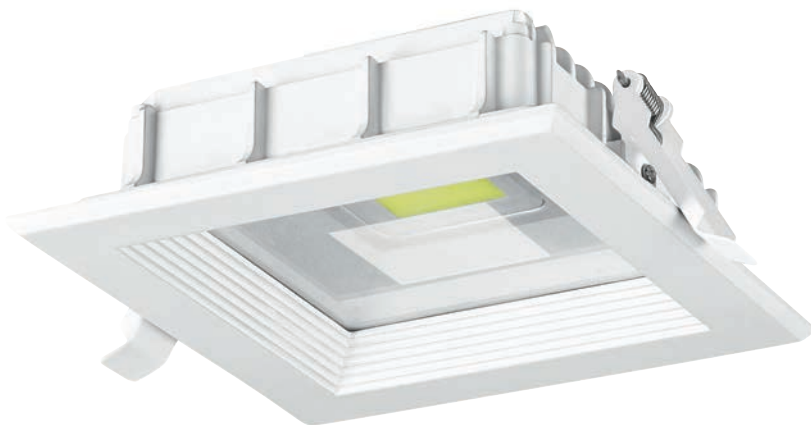

Art. INC-MARK-10F

Incasso COB Mark
alluminio con riflettore
silver + driver (incluso)
Finiture Bianco
8031435071220

2700K 5500K 6500K

10W LED	LED	COB
CLASSE A+	680 Lm	CE
98°	DRIVER INCL.	ALU*
Ra >80	13,5x13,5 cm	>10000 on/off
h 25 000		

IP23