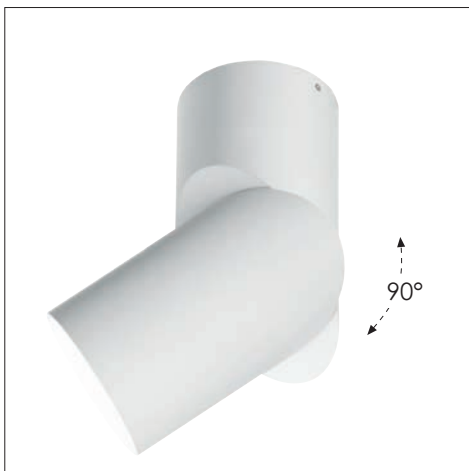

IP23

INTEC

genesis

Art. LED-GENESIS-15W

Plafoniera snodabile COB

Bianco goffrato
8031436721230

15W LED	LED	COB
CLASSE A	 900 Lm	CE
	DRIVER INCL.	ALU*
 30°		Ra >80
 h 25 000	 >10 000 on/off	

INTEC