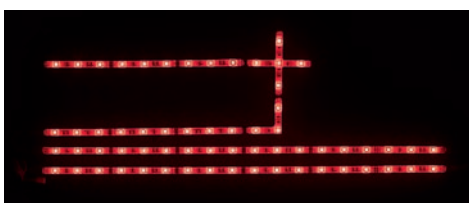

Art. STRIP-3528-KIT

KIT STRIP LED 3528
60 LED/M
180CM (2X60+2X30 CM)
+ ACCESSORI + DRIVER
12W (inclusi)
8031436561232

strip

Art. STRIP-5050-KIT-RGB
KIT STRIP LED 5050 RGB
30 LED/M
180CM (2X60+2X30 CM)
+ ACCESSORI + DRIVER 15W
+ TELECOMANDO (inclusi)
8031436571231