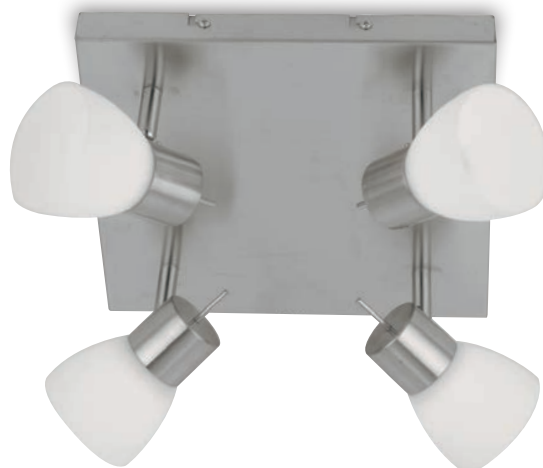

century

Art. SPOT-CENTURY-PL4

Plafoniera LED integrato
nikel - 230V-50Hz
8031440221276

2700K 4000K 6500K		
4x5W LED	LED	CLASSE A+
1600 Lm	CE	
DRIVER INCL.		IP20
Ra >80	h 25 000	>10 000 on/off