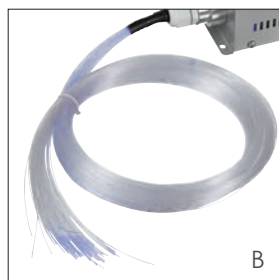

fibraottica

Art. FIBRAOTTICA-LED-RGB

Kit cielo stellato fibra ottica LED
rgb fibre 100x2m c/telecomando
8031436691236

2700K 6500K

9W LED	LED	CLASSE A+
CE	RGB	Beam Spread
RF	On / Off	350mA 230V
Plug	IP20	
h 36 000	>15000 on/off