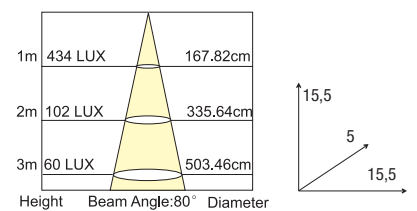

Art. INC-MARK-10F

Incasso COB Mark
alluminio con riflettore
silver + driver (incluso)
Finiture Bianco
8031435071220

2700K 5500K 6500K

10W LED	LED	COB
CLASSE A+	680 Lm	CE
98°	DRIVER INCL.	ALU*
Ra >80	13,5x13,5 cm	>10000 on/off
h 25 000		

IP23