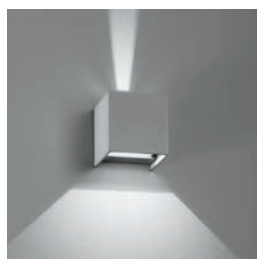

alfa

Art. LED-W-ALFA/6W

Applique LED
alluminio
Finiture Antracite
803143955 I 261

2700K 3000K 6500K

2x3W LED	LED	COB
CLASSE A⁺	500 Lm	CE
DRIVER INCL.	10/120°	10/120°
ALU*		
Ra >80	h 25 000	>10 000 on/off

IP54