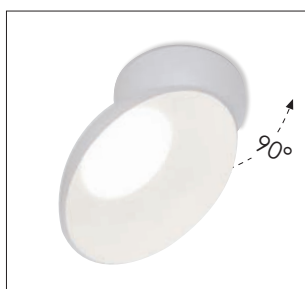

10W LED	LED	COB
CLASSE A ⁺	1080 Lm	CE
ALU*	DRIVER INCL.	110°
Ra >80	h 25 000	>10 000 on/off

IP54

omnia

Art. LED-W-OMNIA/15W

Applique LED alluminio
dimmerabile
Finiture Bianco
8031440351423

15W LED	LED	COB
CLASSE A+	1300 Lm	CE
	DRIVER INCL.	ALU*
107°		Ra >80
IP20	h 25 000	>10 000 on/off