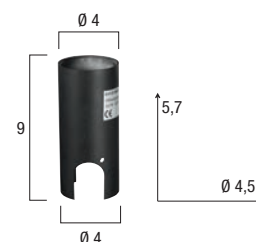

impact

Art. LED-IMPACT-R-1W

Calpestabile Impact alluminio con cavo 95CM incluso (driver escluso)
Finiture Silver
8031440321273

2700K 3000K 6500K		
1W LED	LED	CLASSE A+
80 Lm	CE	
ALU*	ø 3,5 cm	DRIVER INCL.
105°		
h 25 000	>10 000 on/off	IP67

DRIVER ADATTO (I-DRIVER/18W) VEDI PAG. 345