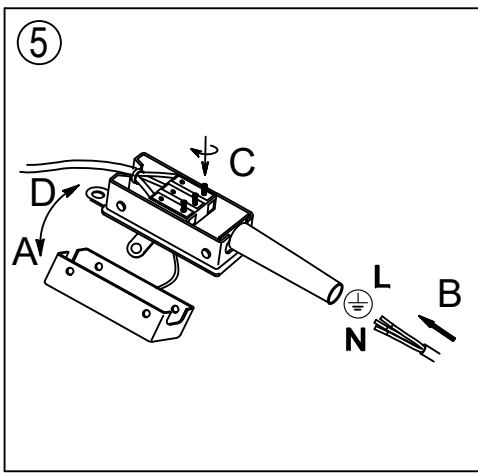

ITEM: LED-NURAX-R50

7 ↑

IMPORTED AND DISTRIBUTED BY
F.A.N EUROPE LIGHTING S.R.L A SOCIO UNICO
Via Nuova Poggioreale 45A 80143 Napoli, Italy
www.faneurope.it