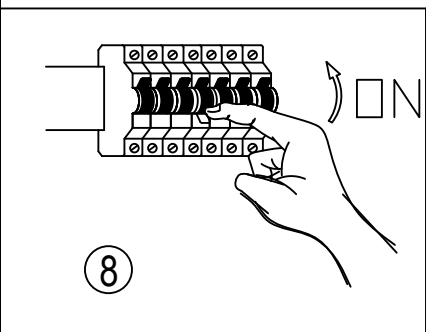

ITEM: LED-NURAX-R50

7 ↑

IMPORTED AND DISTRIBUTED BY
F.A.N EUROPE LIGHTING S.R.L A SOCIO UNICO
Via Nuova Poggioreale 45A 80143 Napoli, Italy
www.faneurope.it