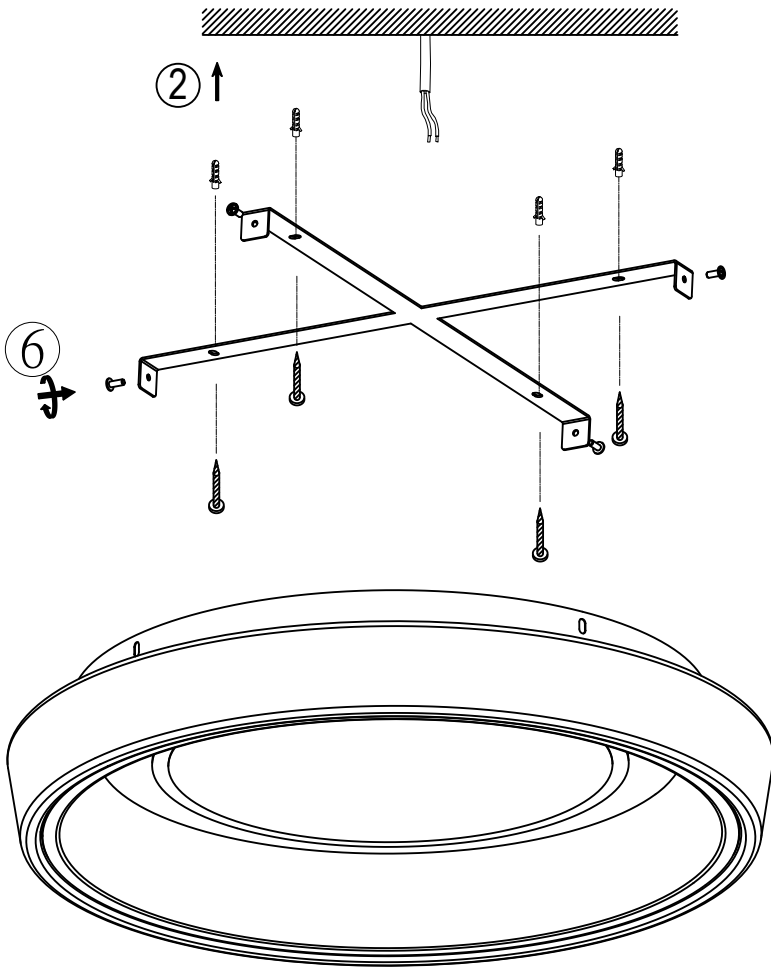

ITEM: LED-NURAX-R50

7 ↑

IMPORTED AND DISTRIBUTED BY
F.A.N EUROPE LIGHTING S.R.L A SOCIO UNICO
Via Nuova Poggioreale 45A 80143 Napoli, Italy
www.faneurope.it