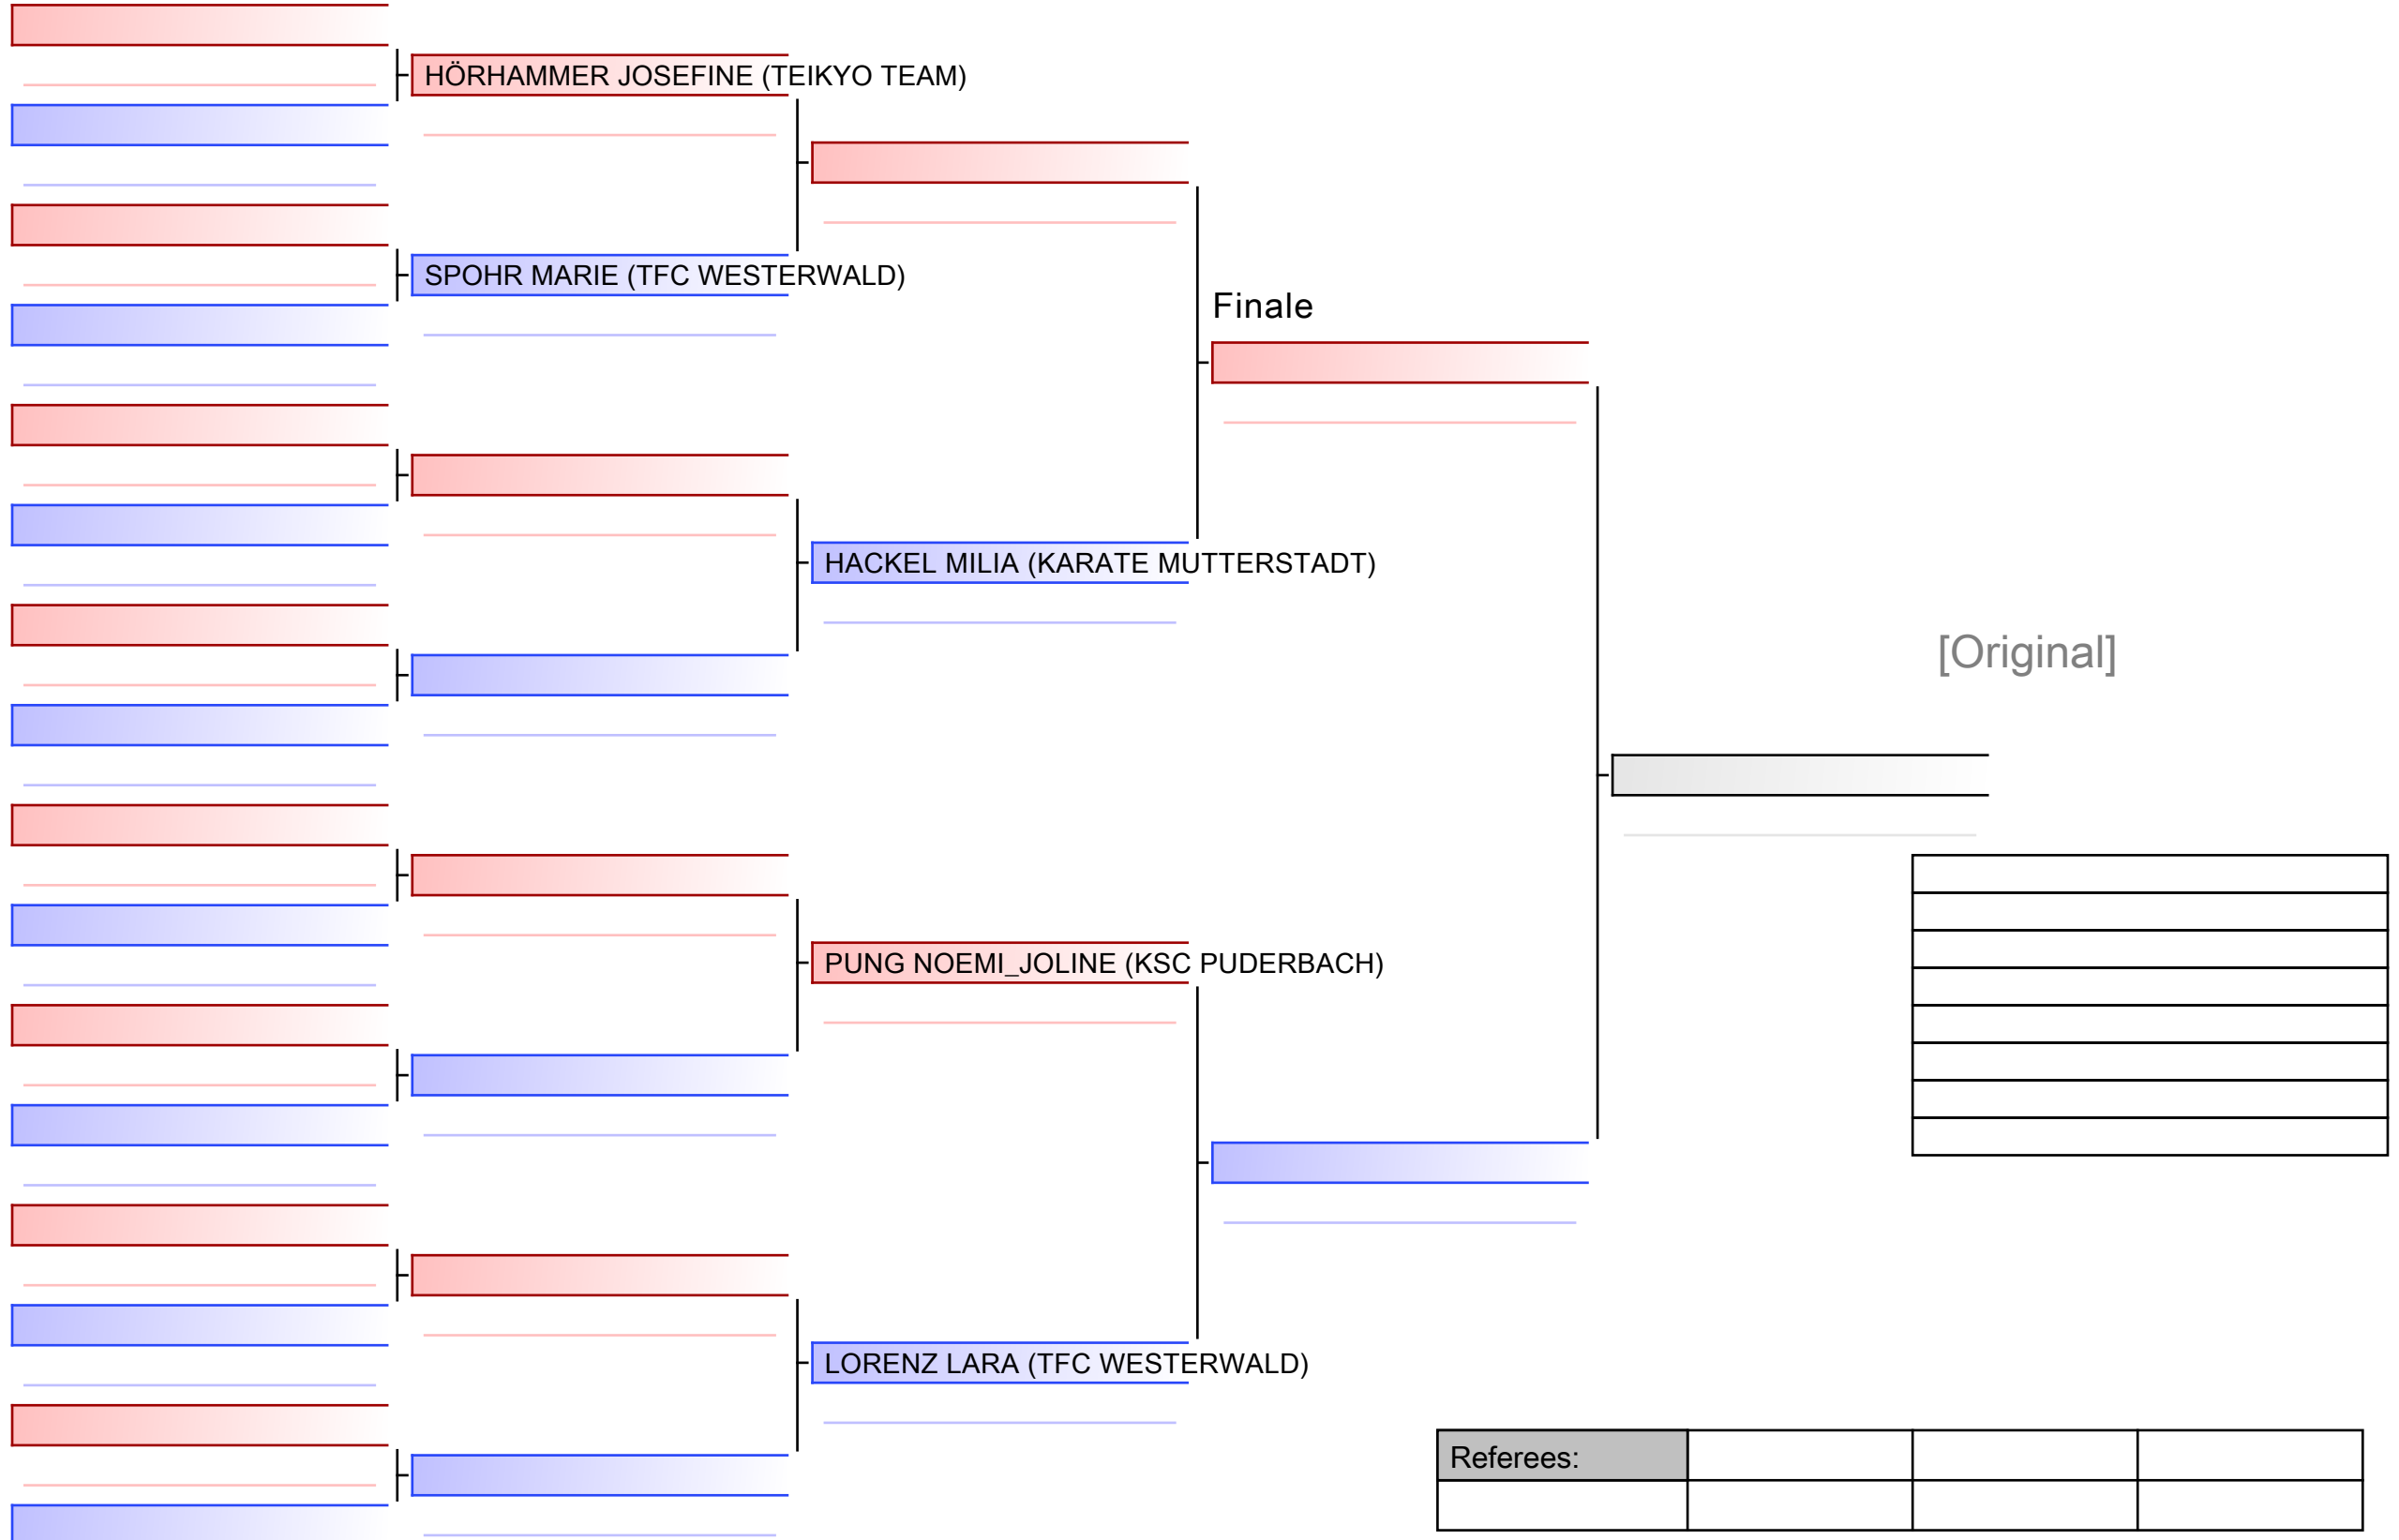

KERESZTES PAUL (SHOTOKAN FRANKENTHAL)

Finale

[Original]

Referees:			