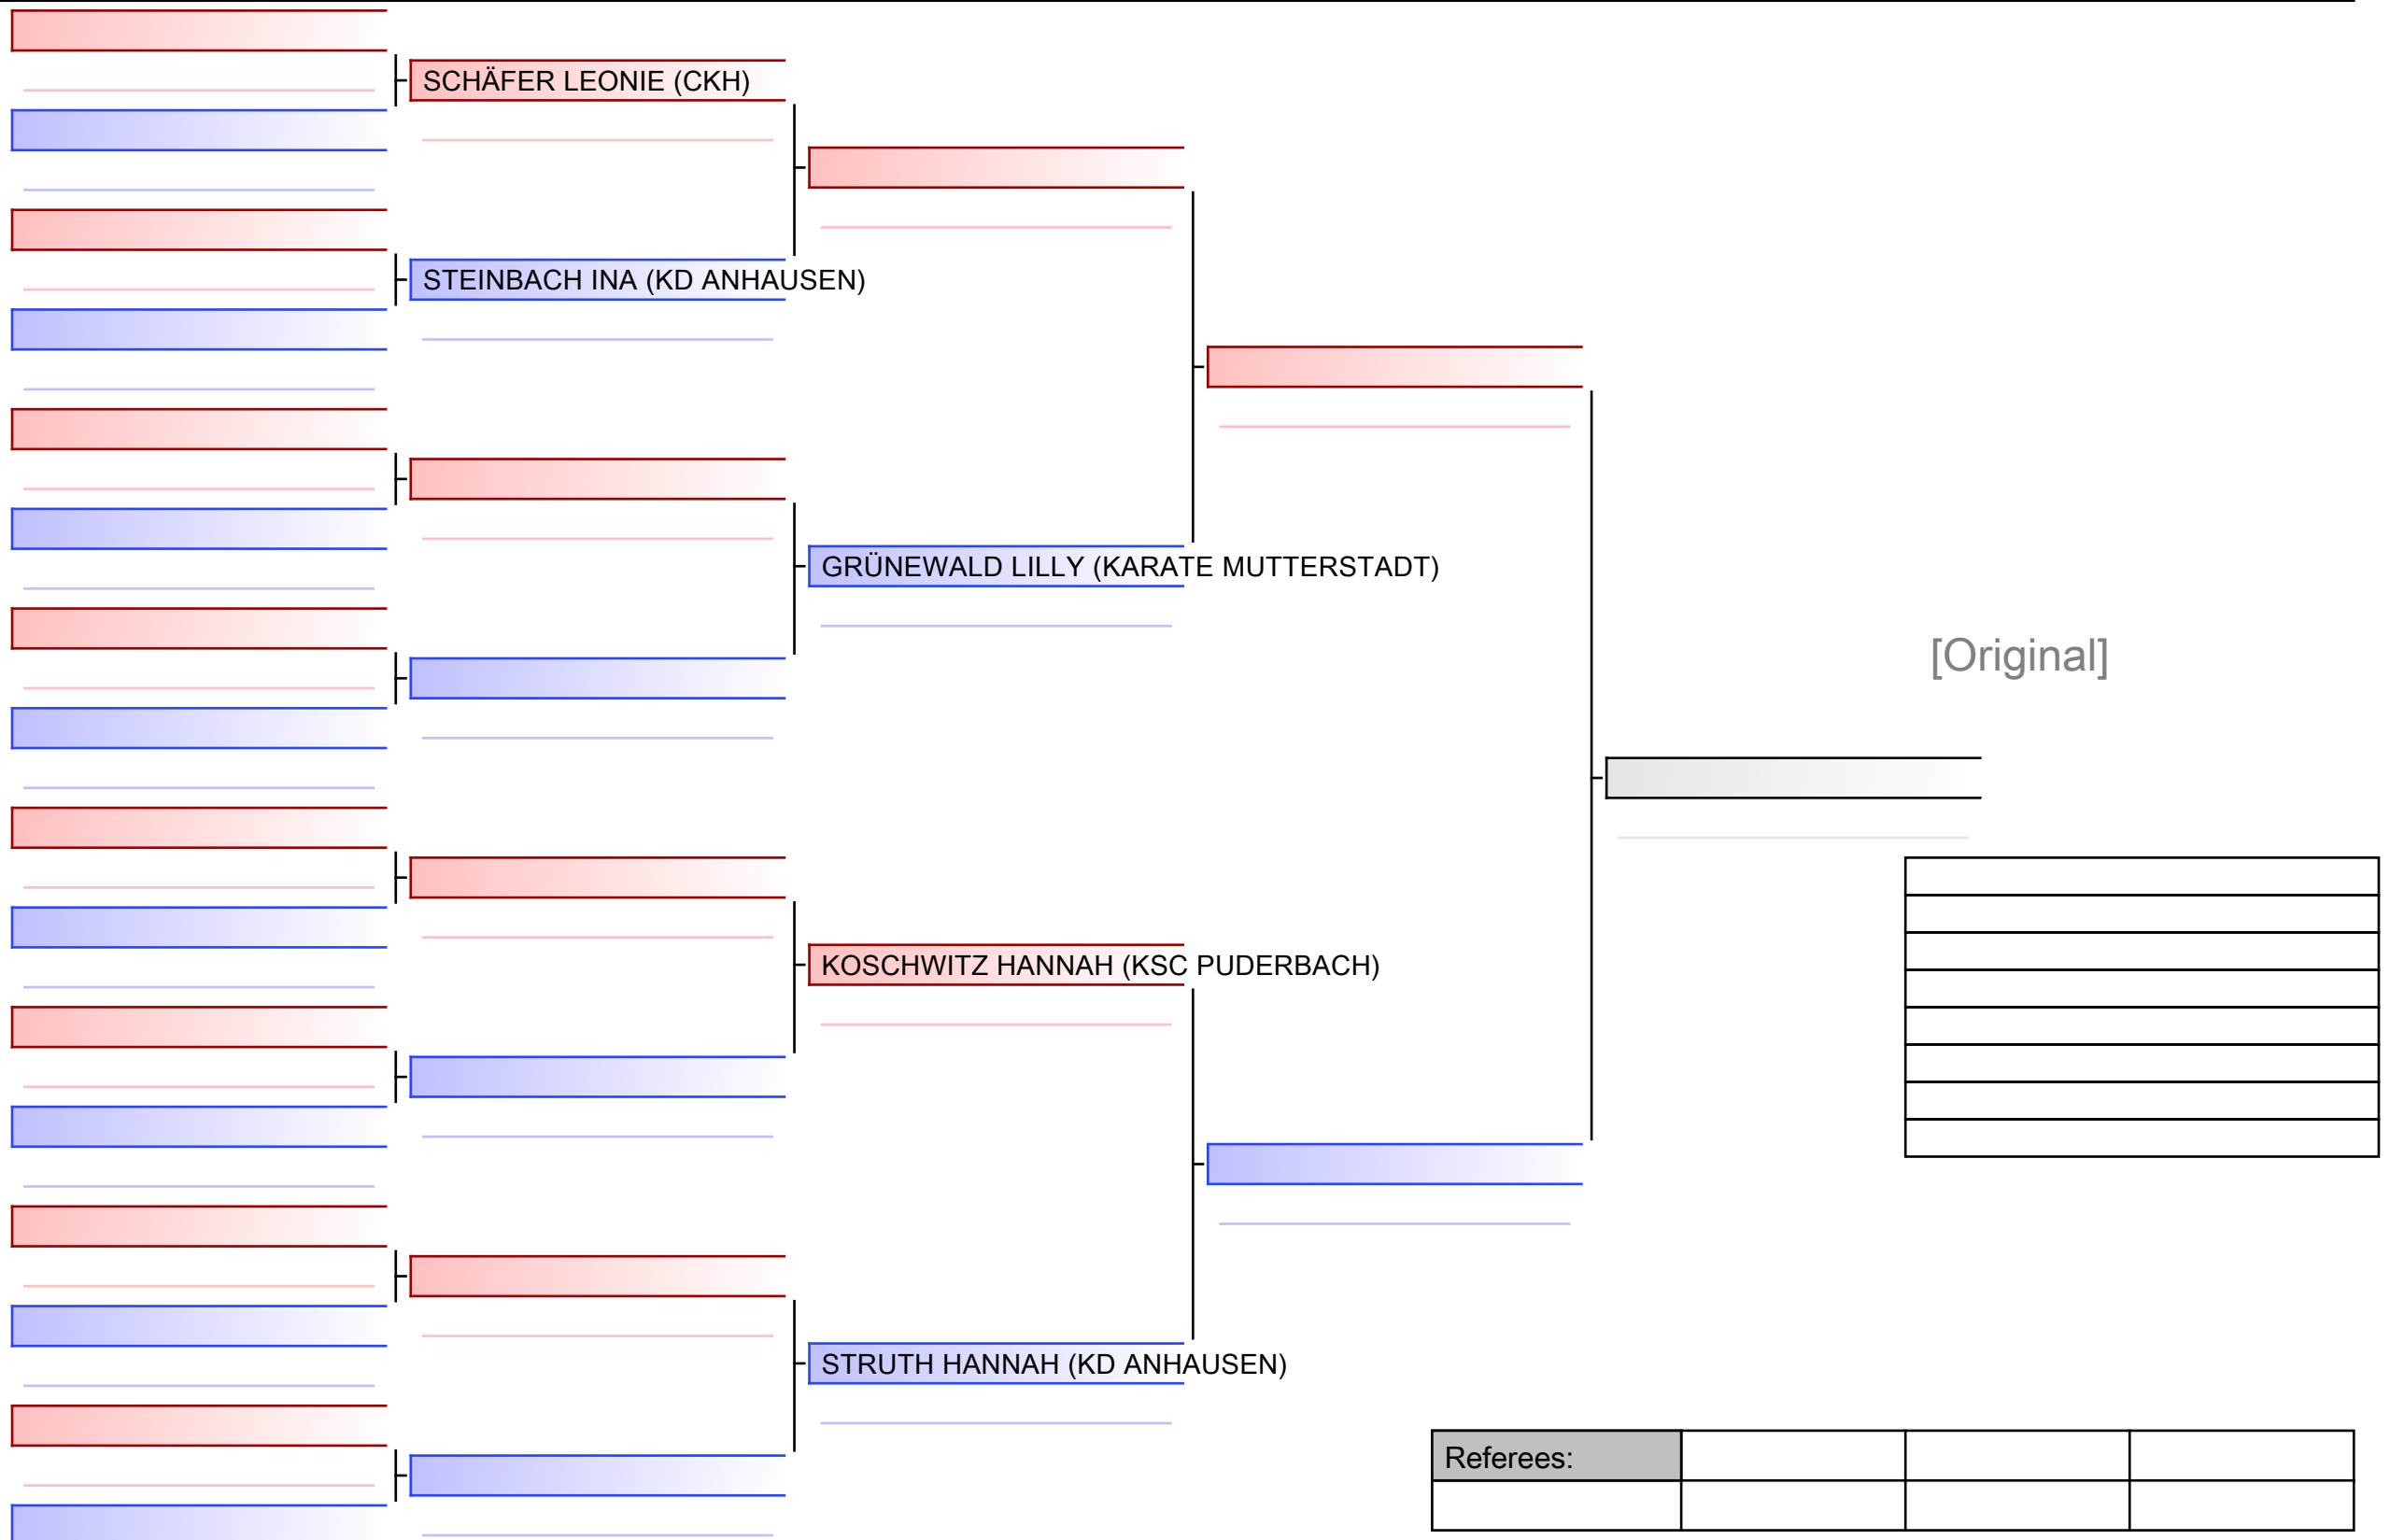

GROSS BELA (SHOTOKAN FRANKENTHAL)

KREMIN FINN (KD ANHAUSEN)

[Original]

Referees:			

Referees:			