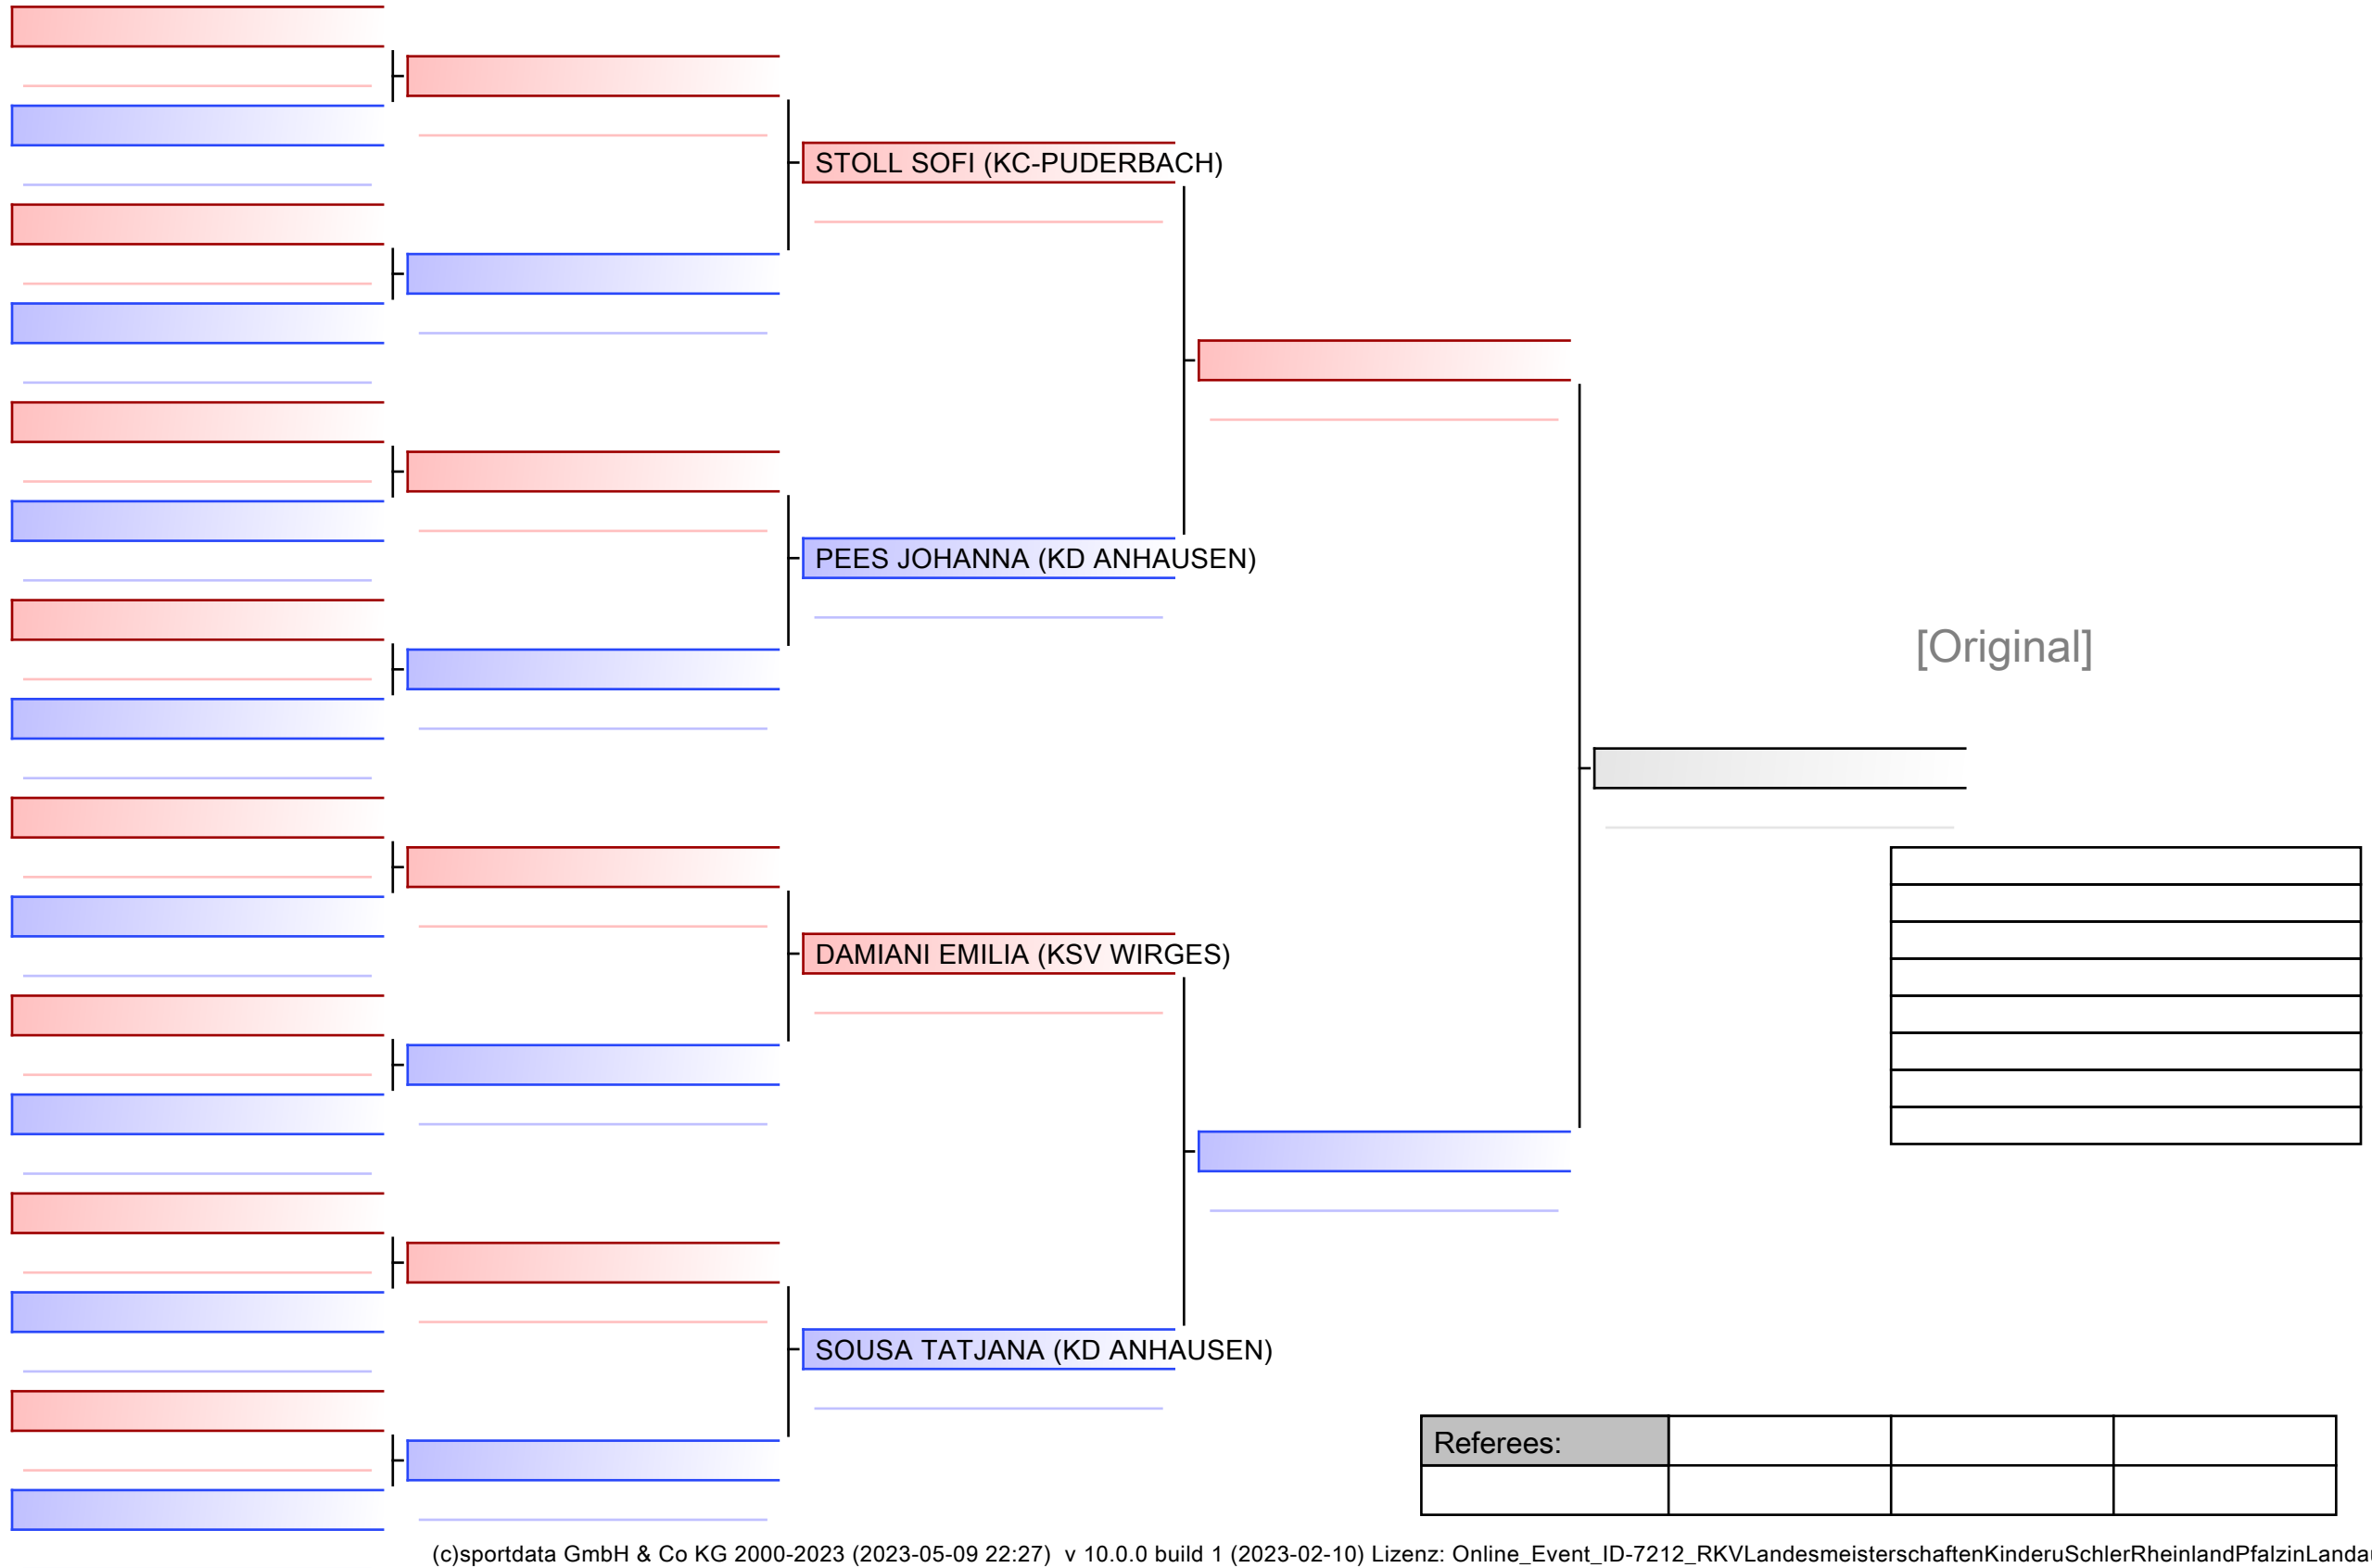

Kinder A - U10 - Kumite Einzel weiblich -130 cm

RKV-Landesmeisterschaften Kinder u. Schüler Rheinland-Pfalz in Landau, Schneiderstraße 69, 76829 Landau, GER

2023-05-13

Tatami
1 15:35

Pool
1/2

[Original]