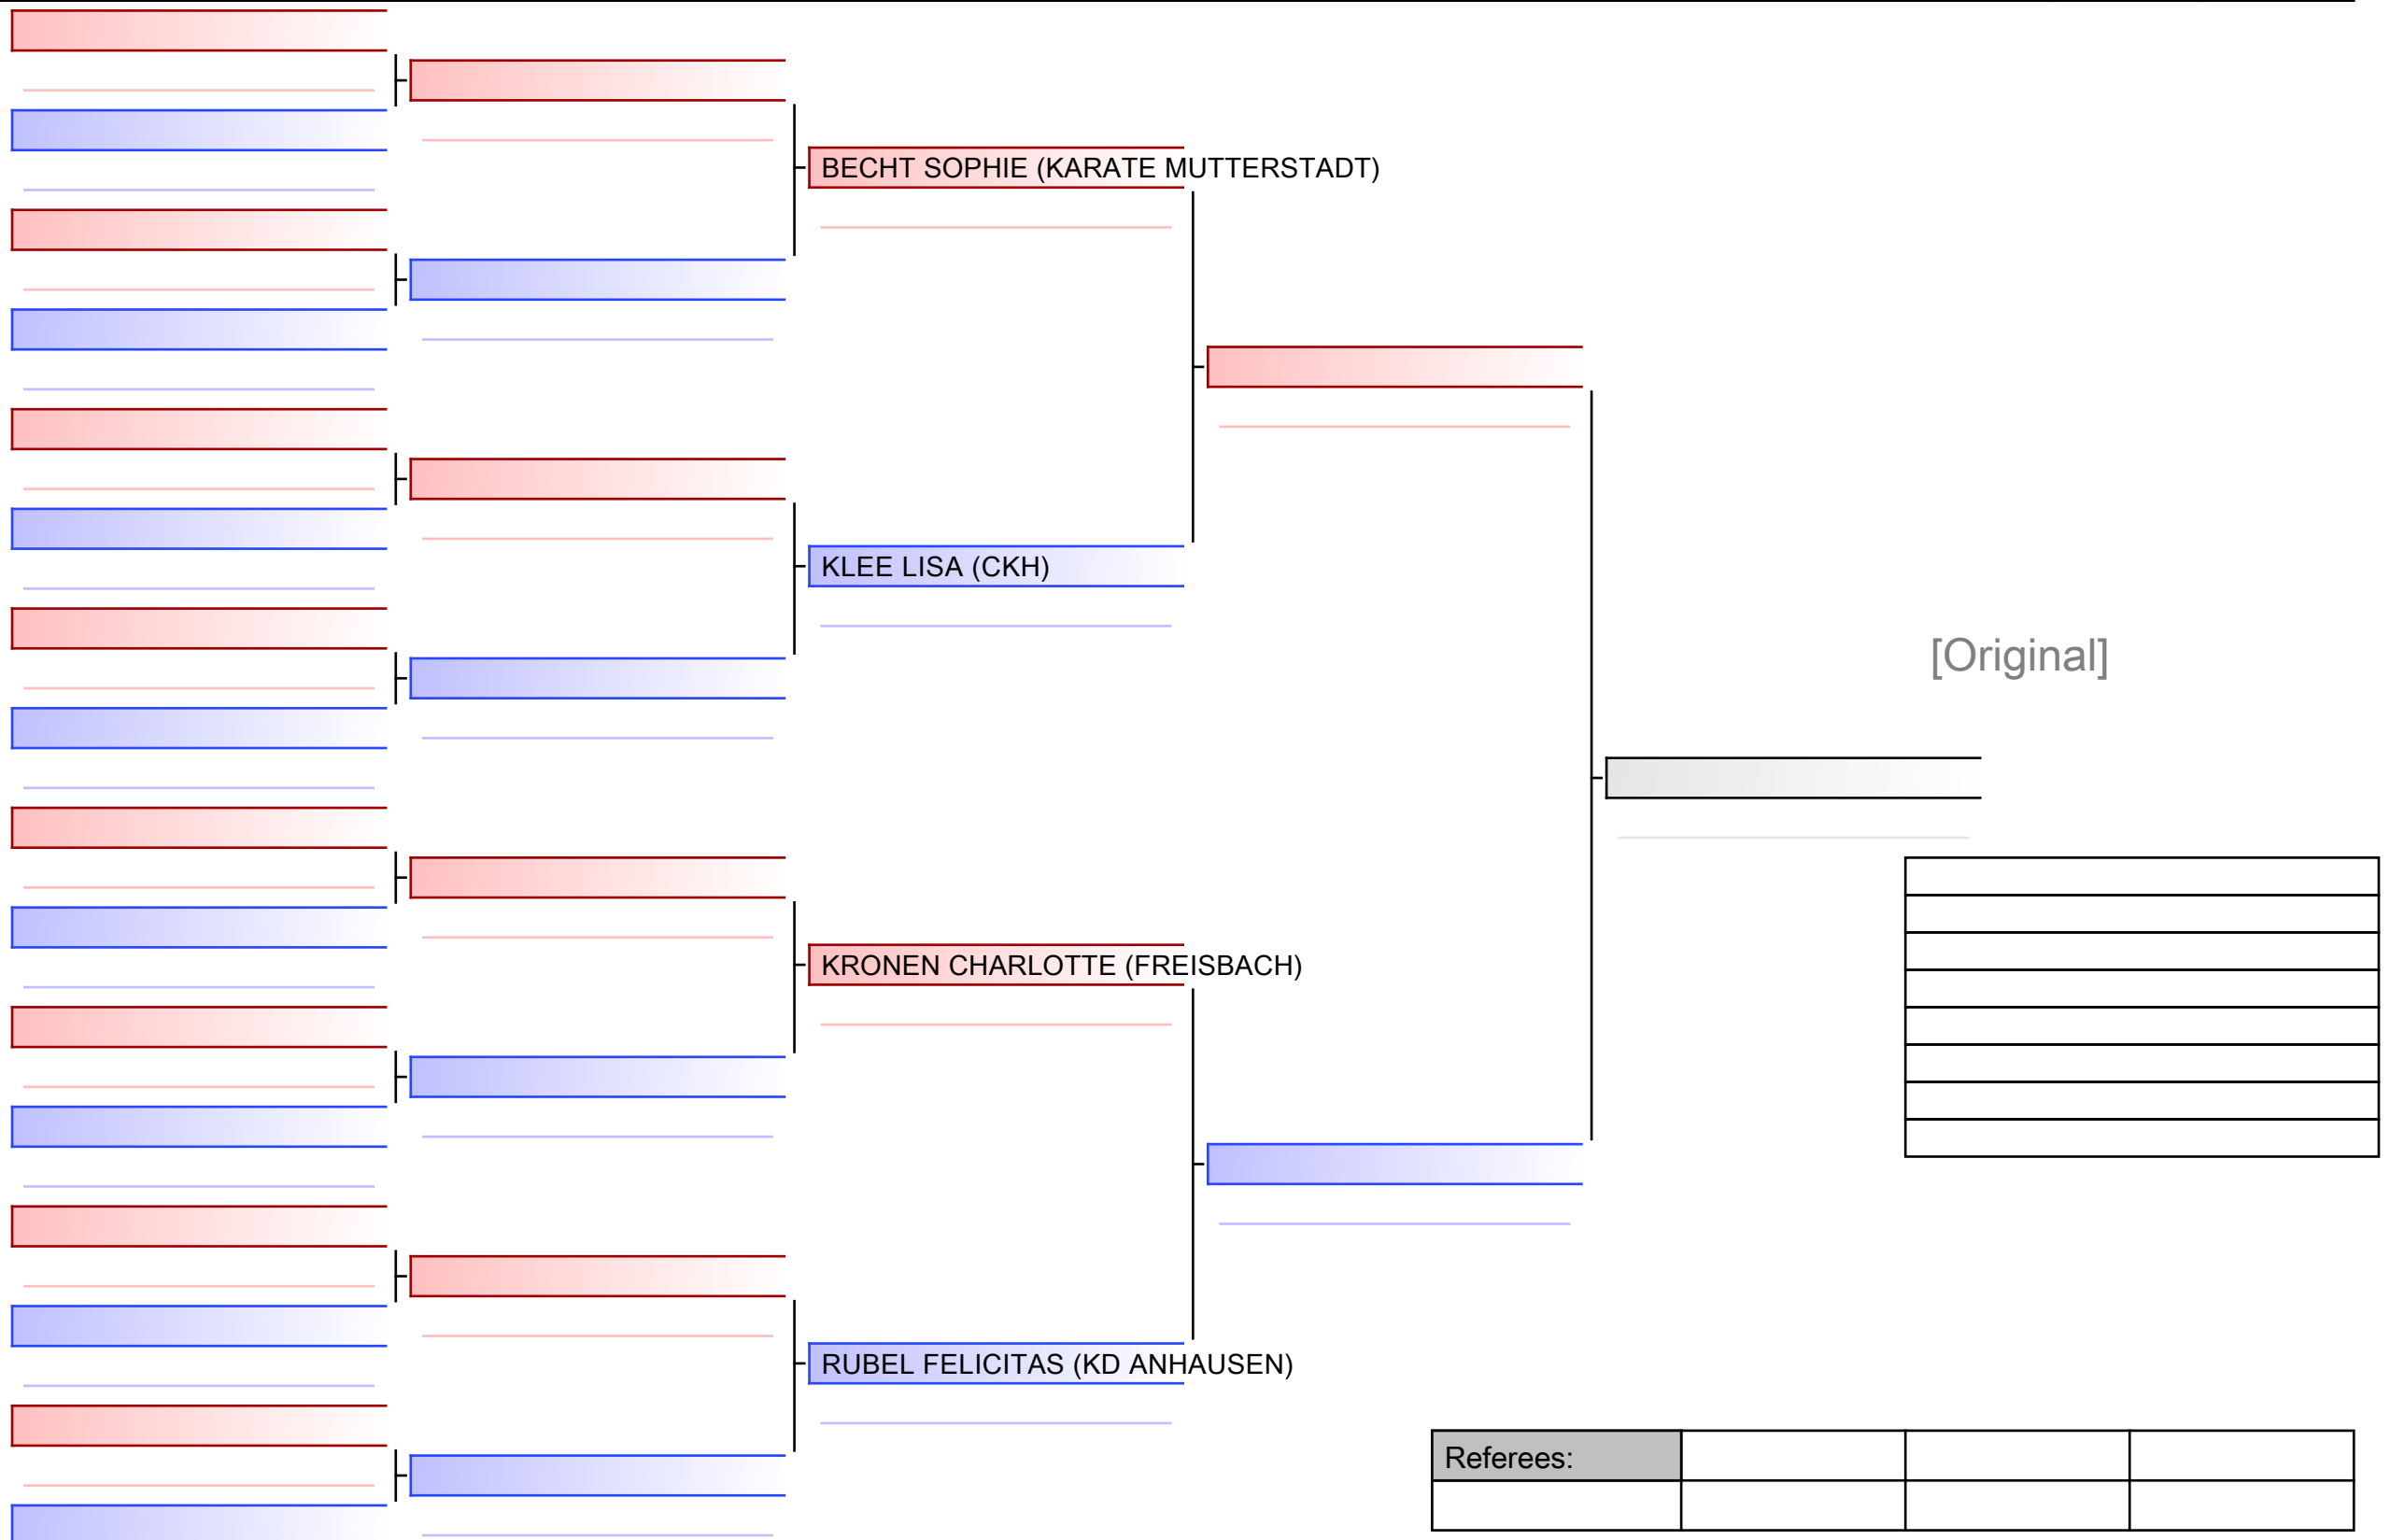

GROSS BELA (SHOTOKAN FRANKENTHAL)

KREMIN FINN (KD ANHAUSEN)

[Original]

Referees:			

Referees:			