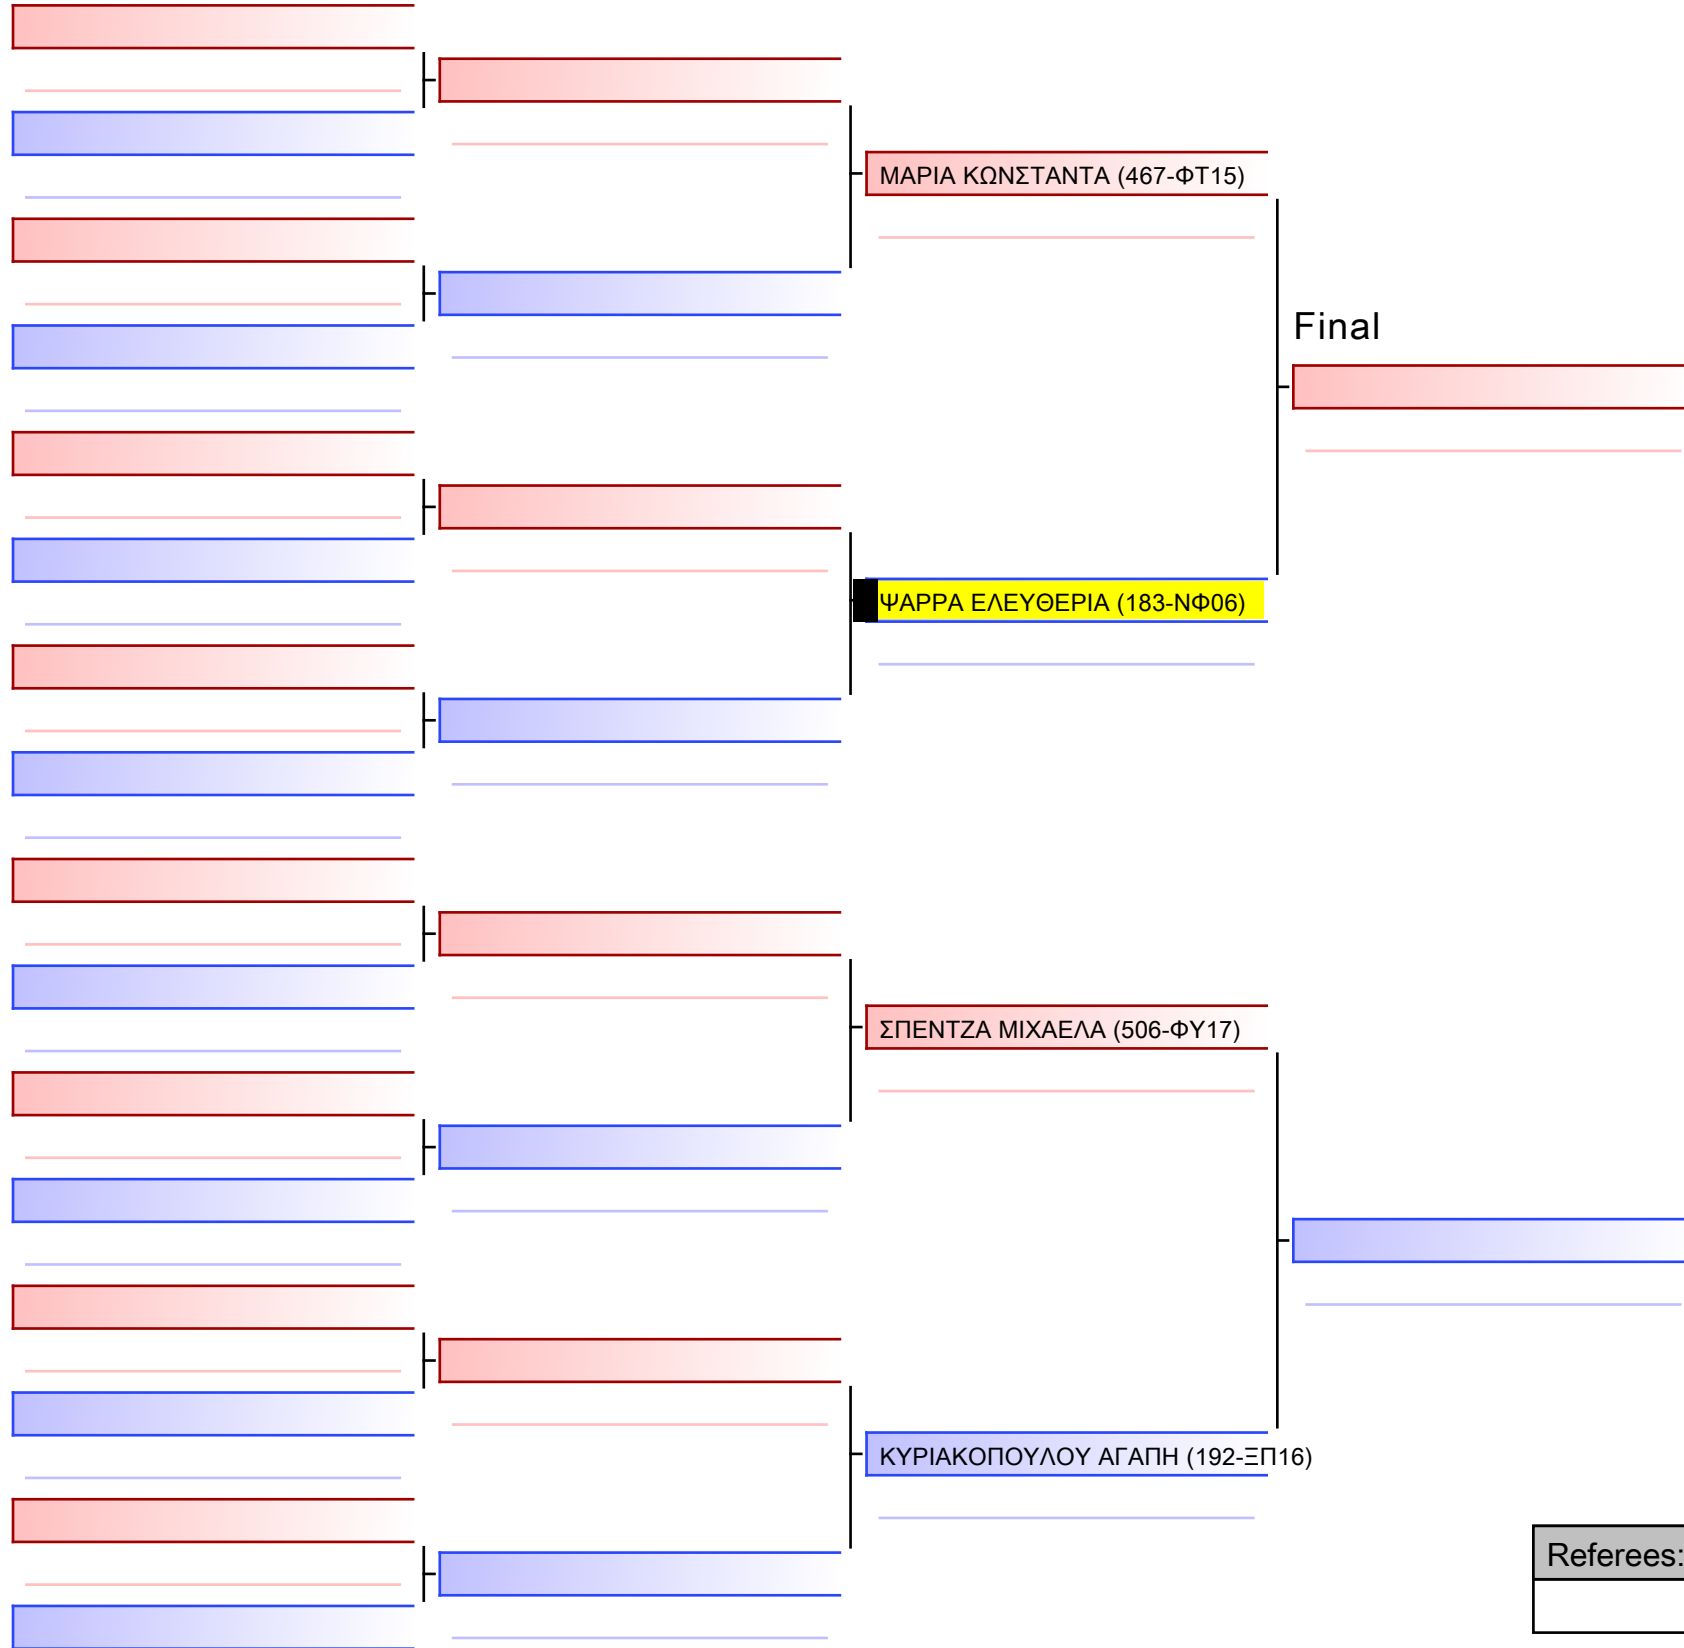

ΚΑΤΑ ΚΟΡΑΣΙΔΩΝ 9 ΕΤΩΝ 9-8-7 ΚΥU G3

ΚΥΠΕΛΛΟ ΕΓΧΡΩΜΩΝ & ΜΑΥΡΩΝ ΖΩΝΩΝ – ΧΑΛΚΙΔΑ 2023, Αθλητικό Κέντρο Κανήθου, 34100 Χαλκίδα, GRE - 183-NΦ06

2023-11-25

Tatami
3 11:35

Pool
1/1

Final

[Original]

Referees: