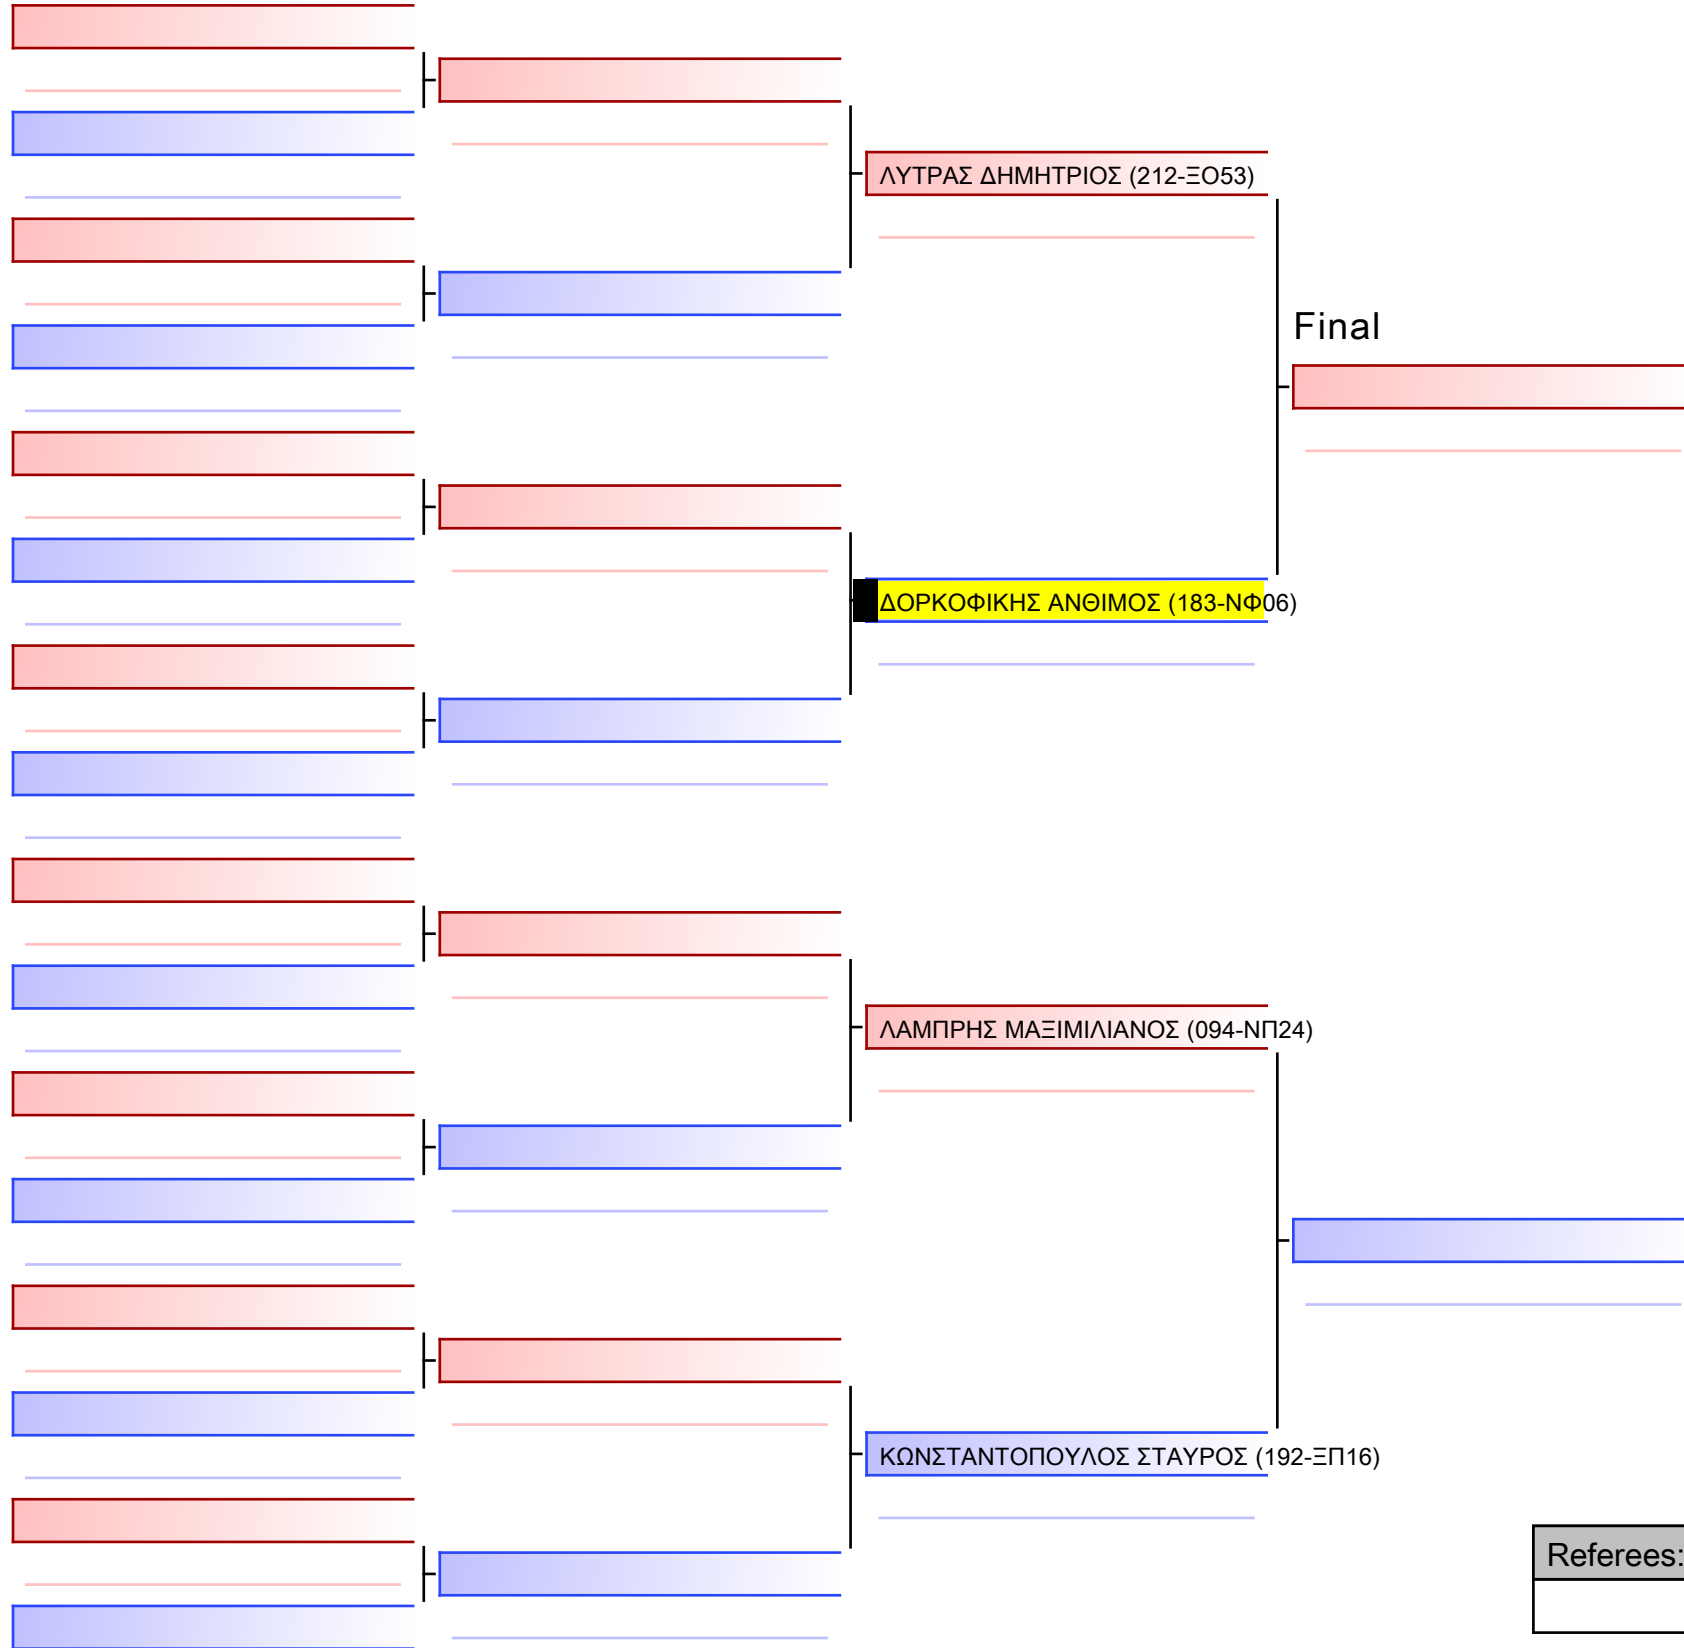

Tatami
7 10:15

Pool
1/1

Final

[Original]

Referees:			

Final

[Original]

Referees:			