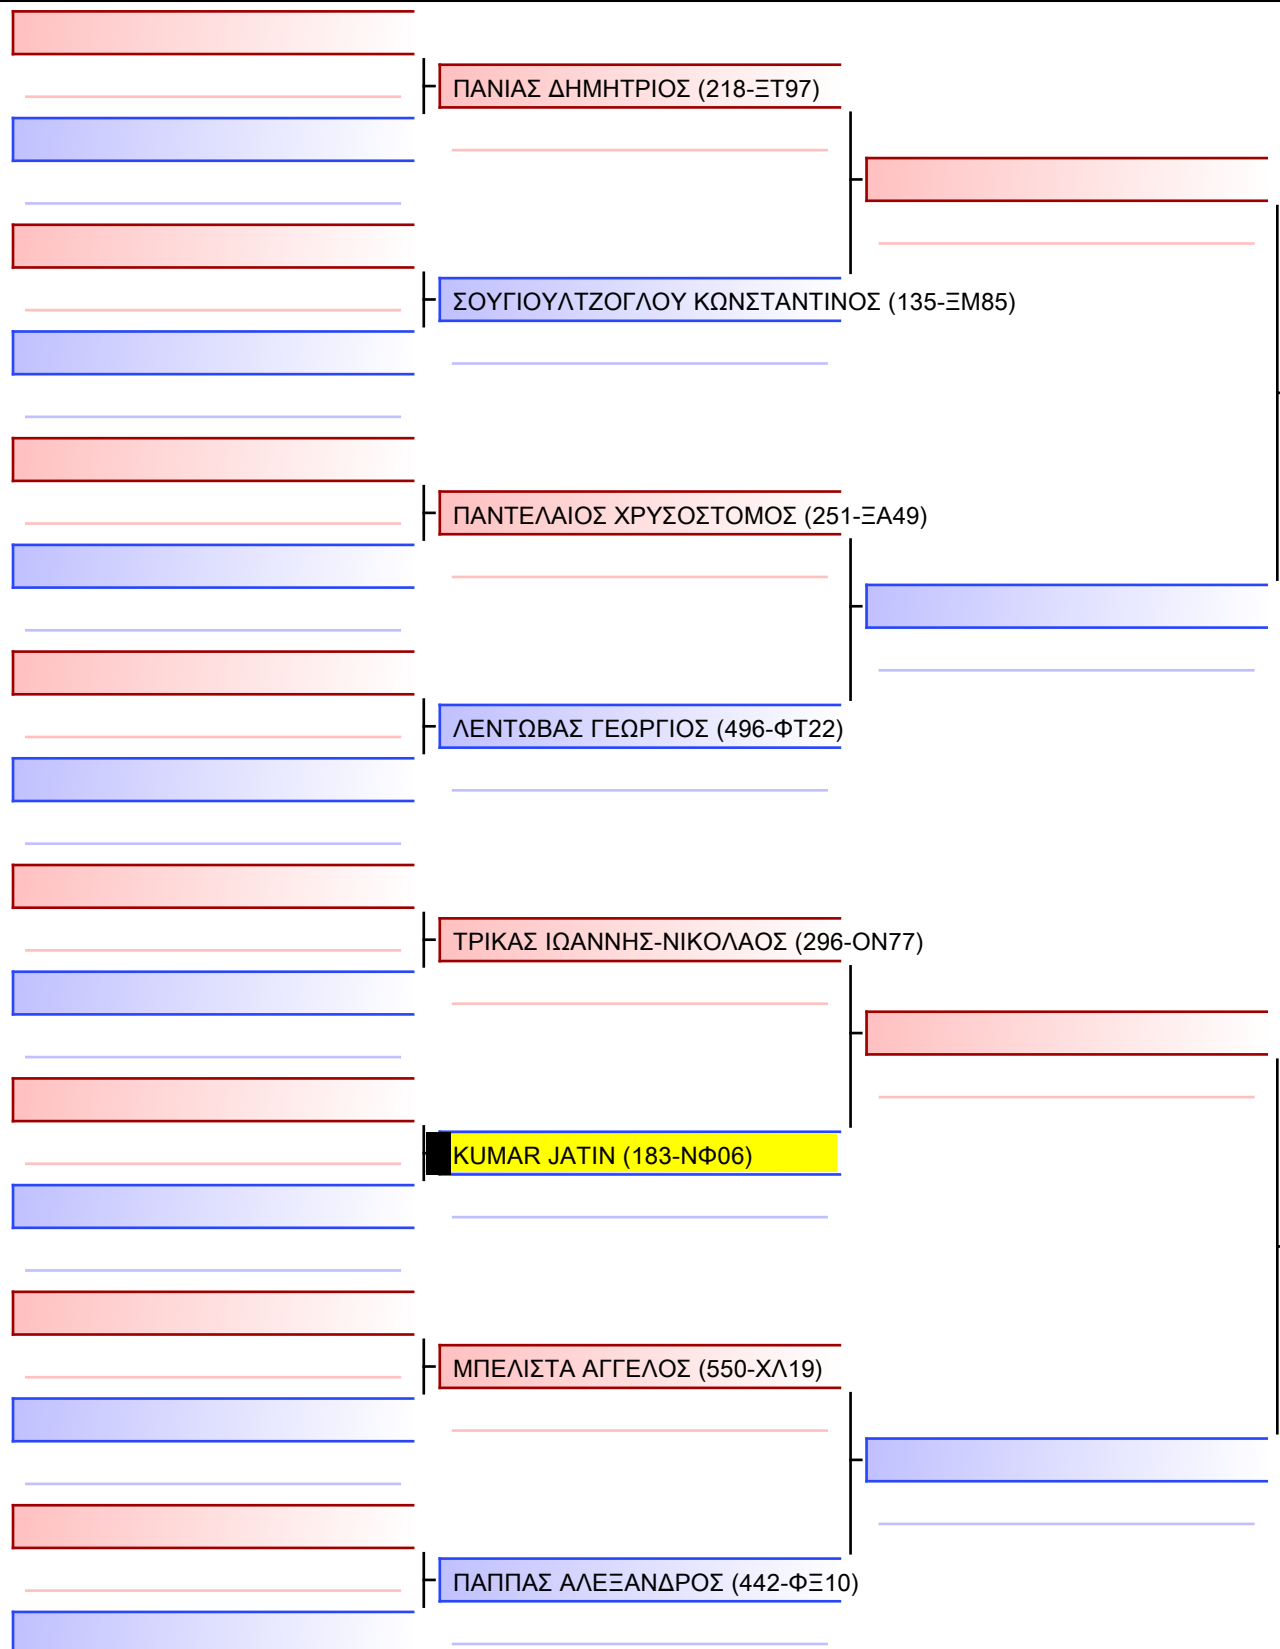

ΚΥΜΙΤΕ ΕΦΗΒΩΝ 3-ΜΑΥΡΕΣ ΚΥU +70KG G1

ΚΥΠΕΛΛΟ ΕΓΧΡΩΜΩΝ & ΜΑΥΡΩΝ ΖΩΝΩΝ – ΧΑΛΚΙΔΑ 2023, Αθλητικό Κέντρο Κανήθου, 34100 Χαλκίδα, GRE - 183-NΦ06

2023-11-26

Tatami
6 15:40

Pool
1/1

Final

[Original]

Referees: