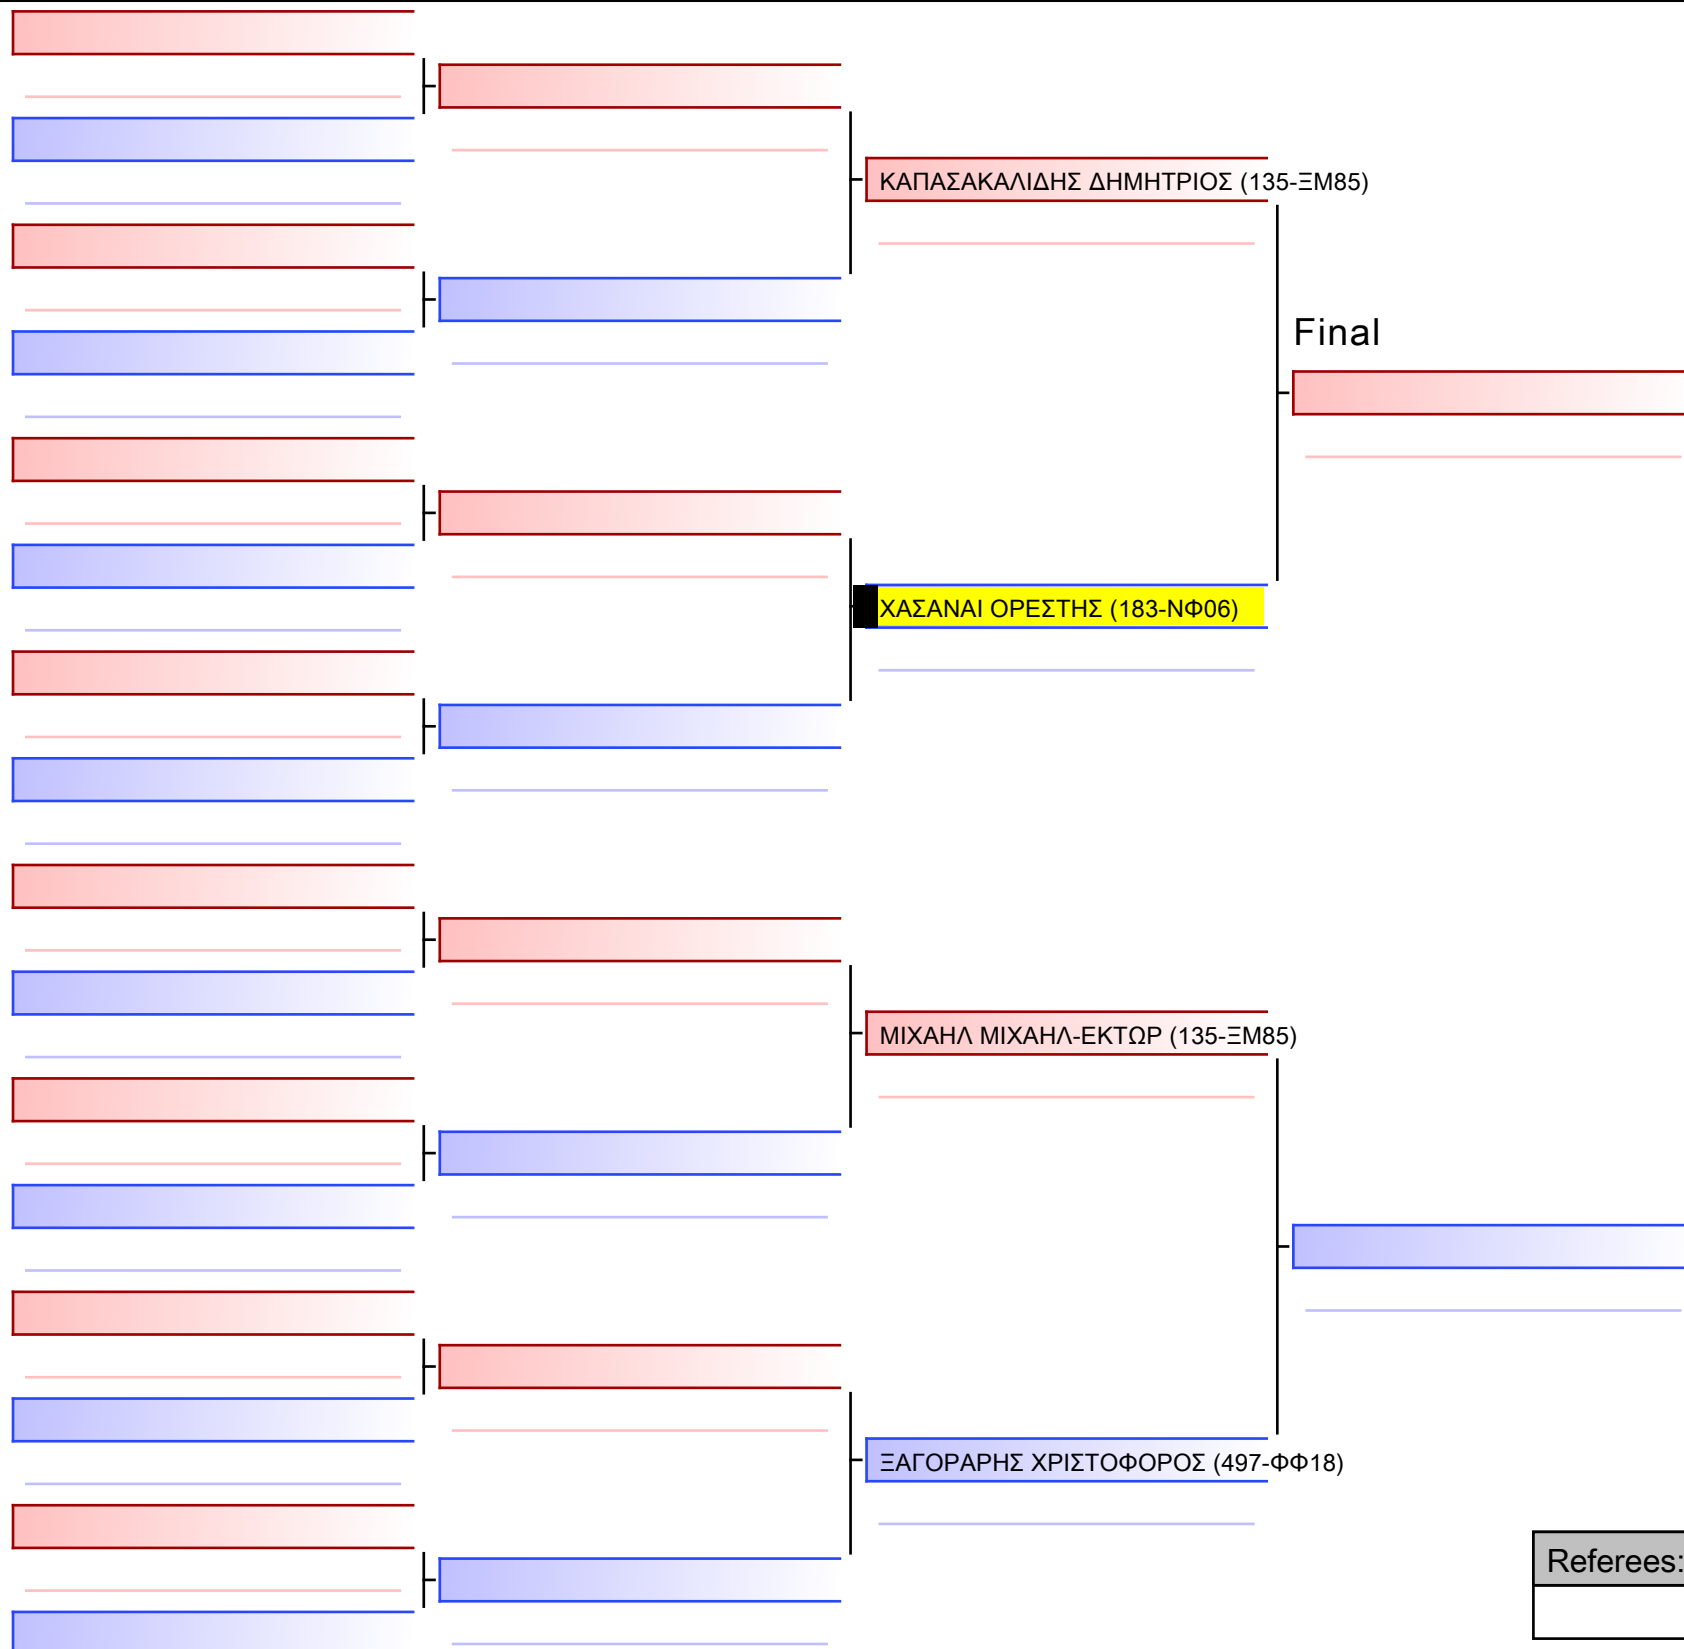

Tatami
7 10:15

Pool
1/1

Final

[Original]

Referees:			

Final

[Original]

Referees:			