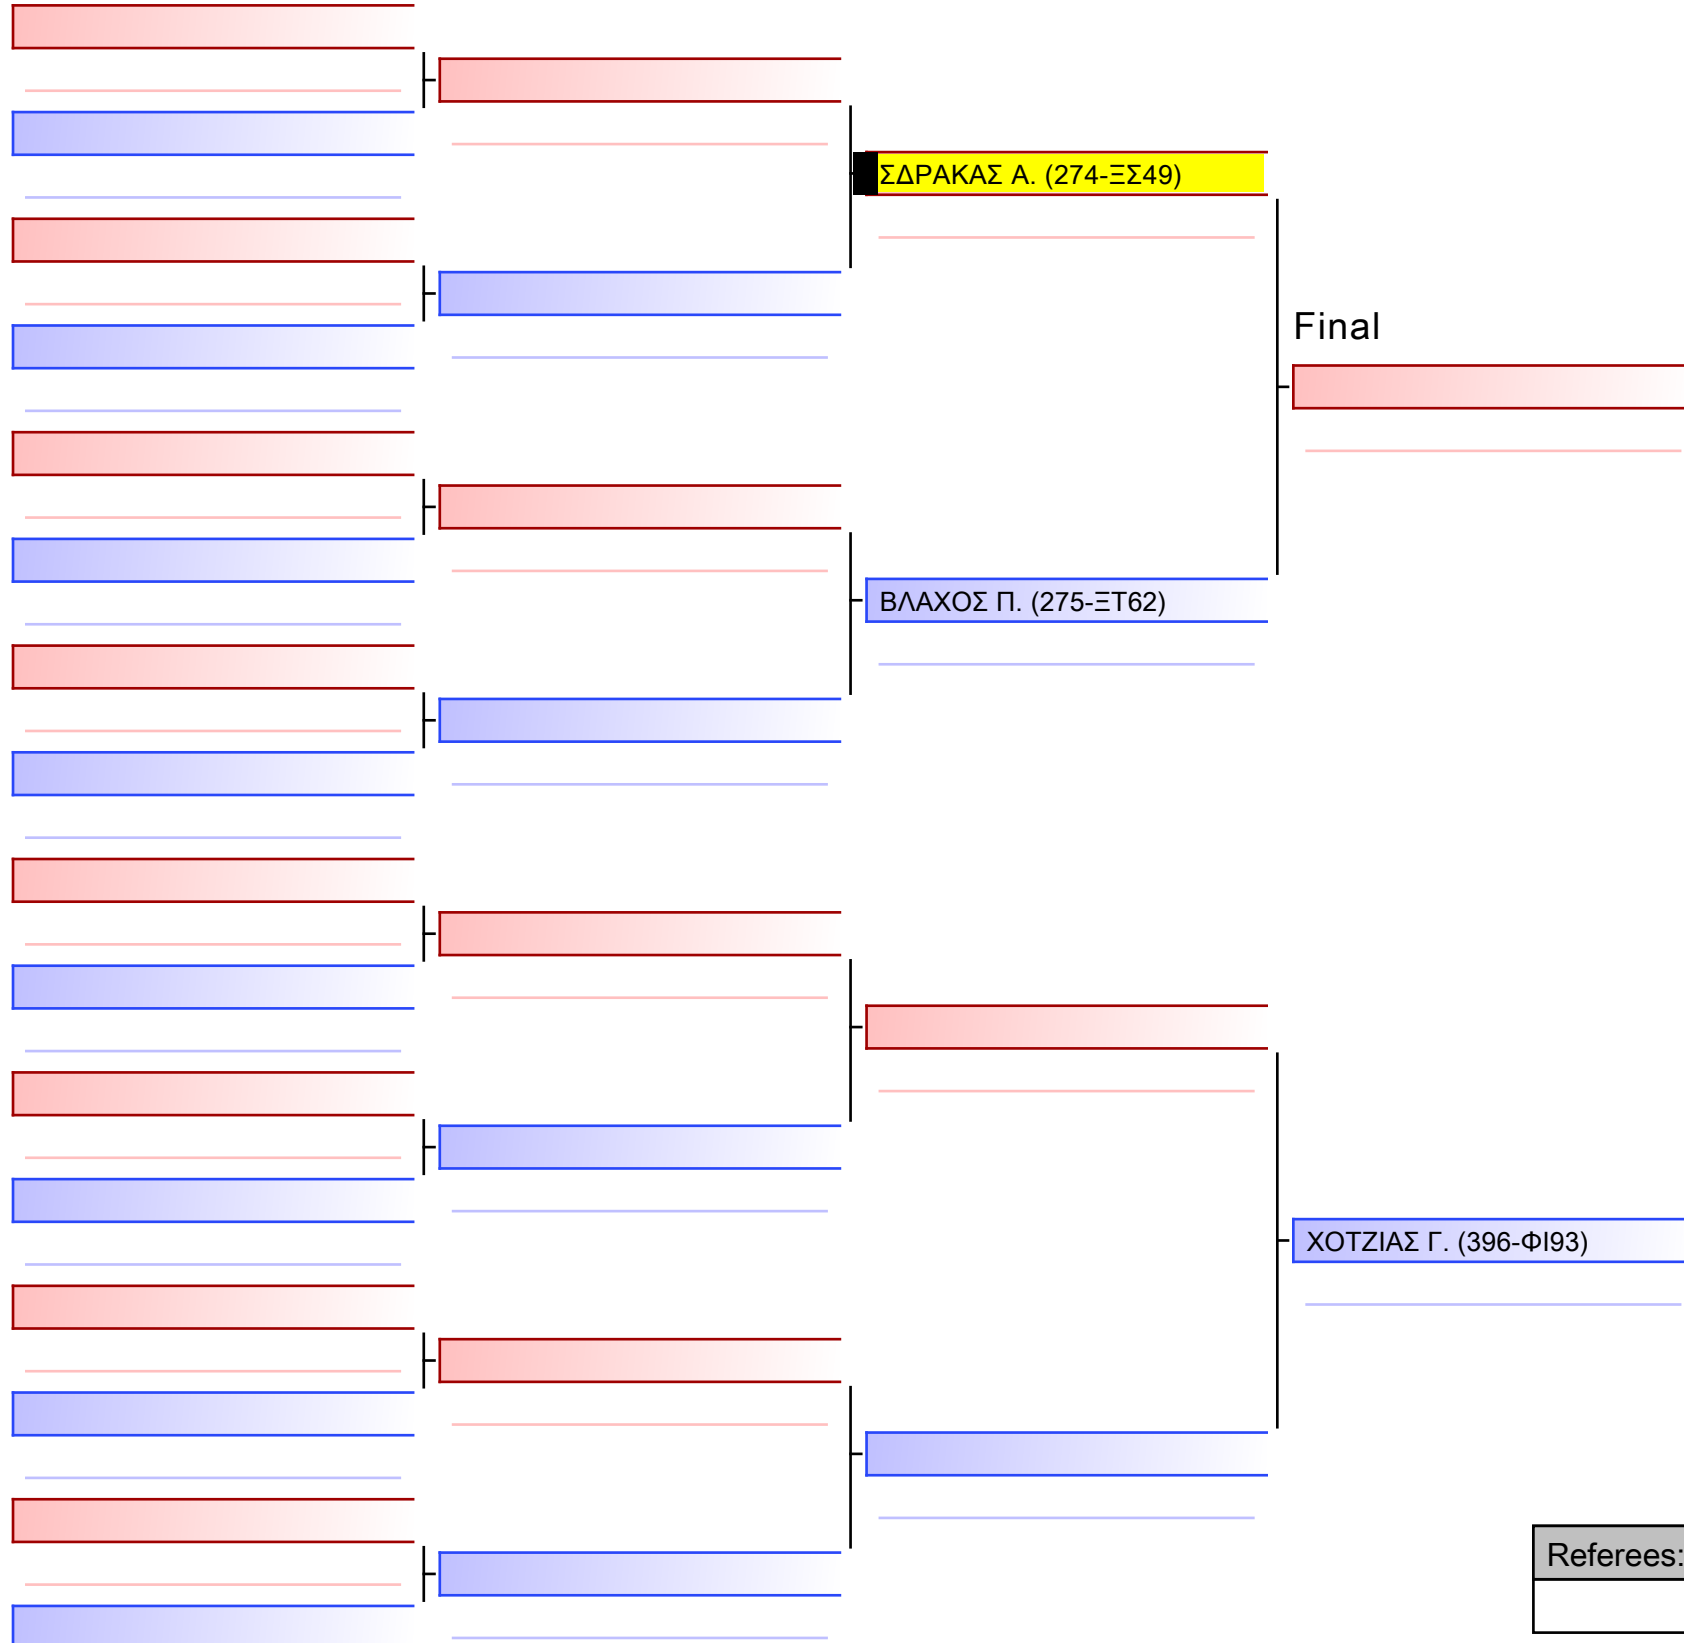

[Original]

Referees: