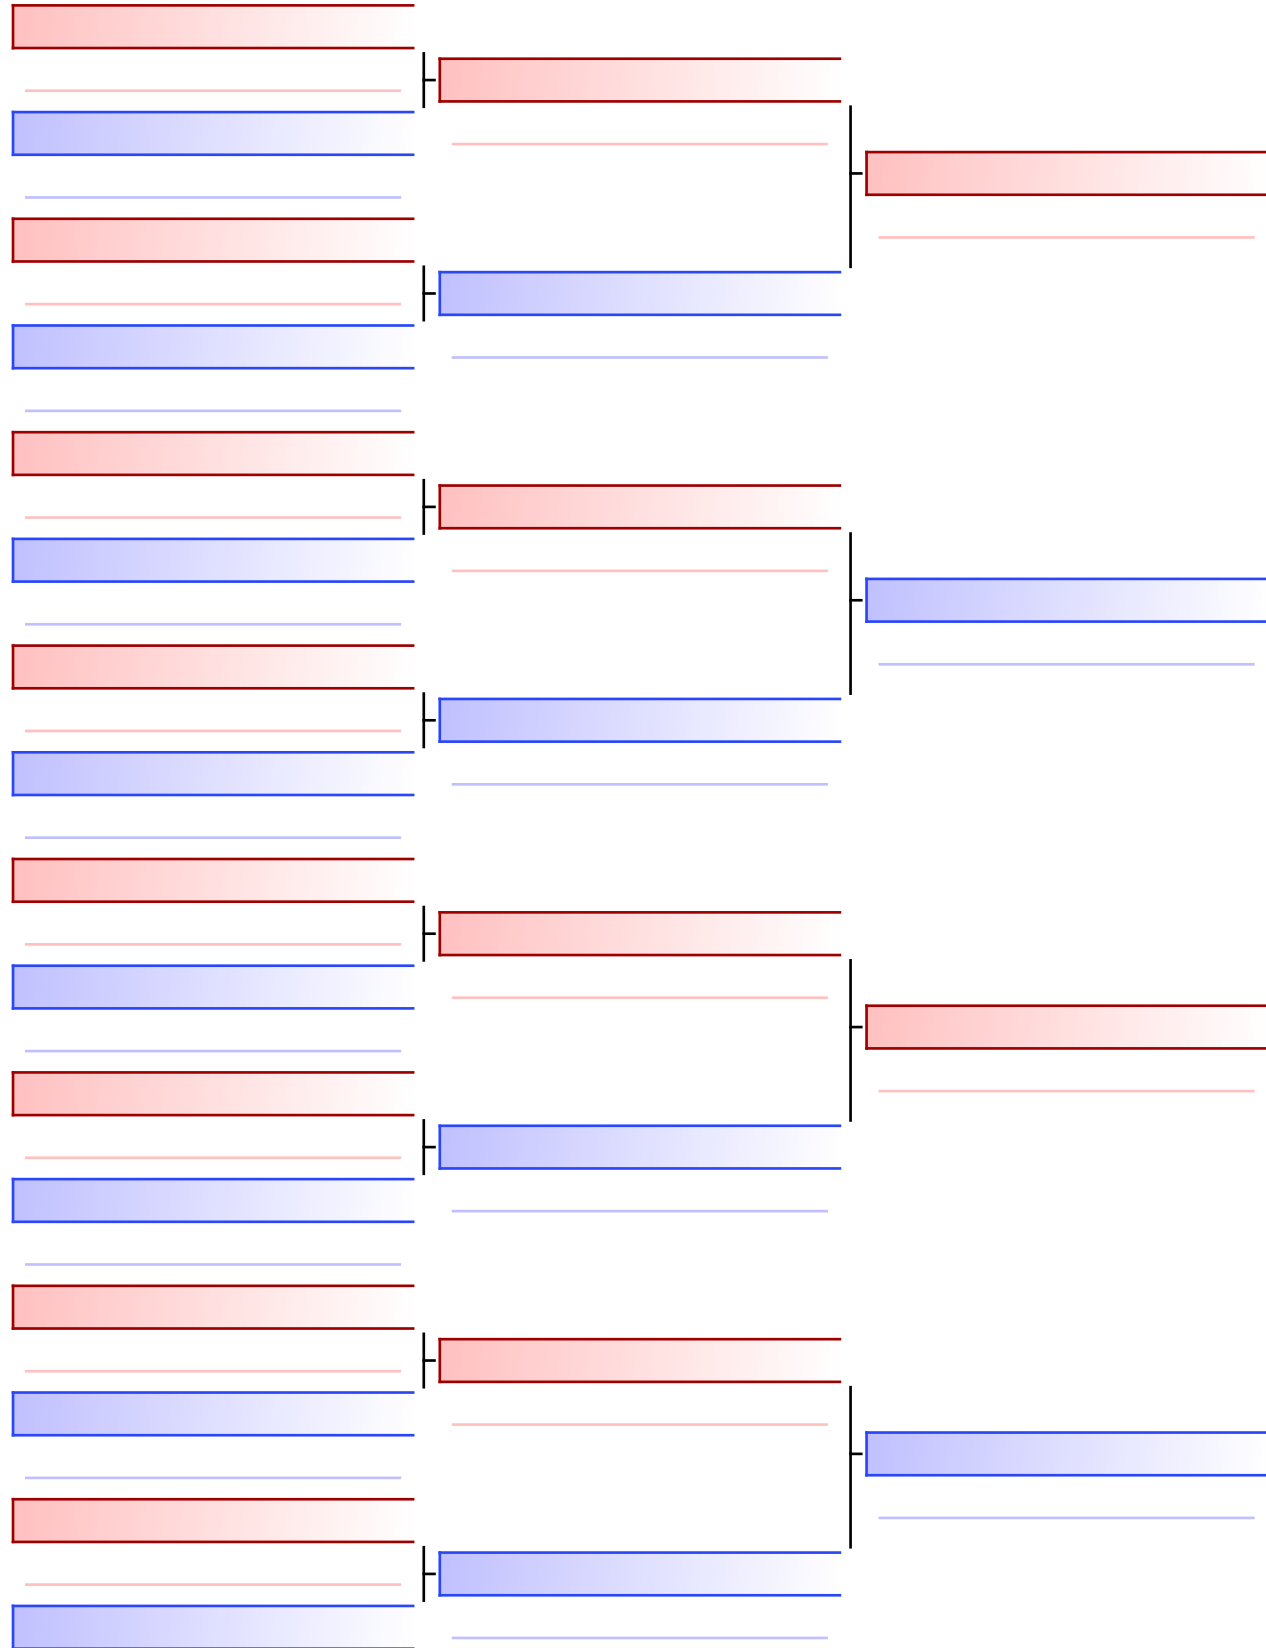

Final

ΡΑΦΤΟΓΙΑΝΝΗΣ Μ. (129-ΞΚ99)

ΠΙΤΙΑΚΟΥΔΗ Ρ. (274-ΞΣ49)

[Original]

Referees: