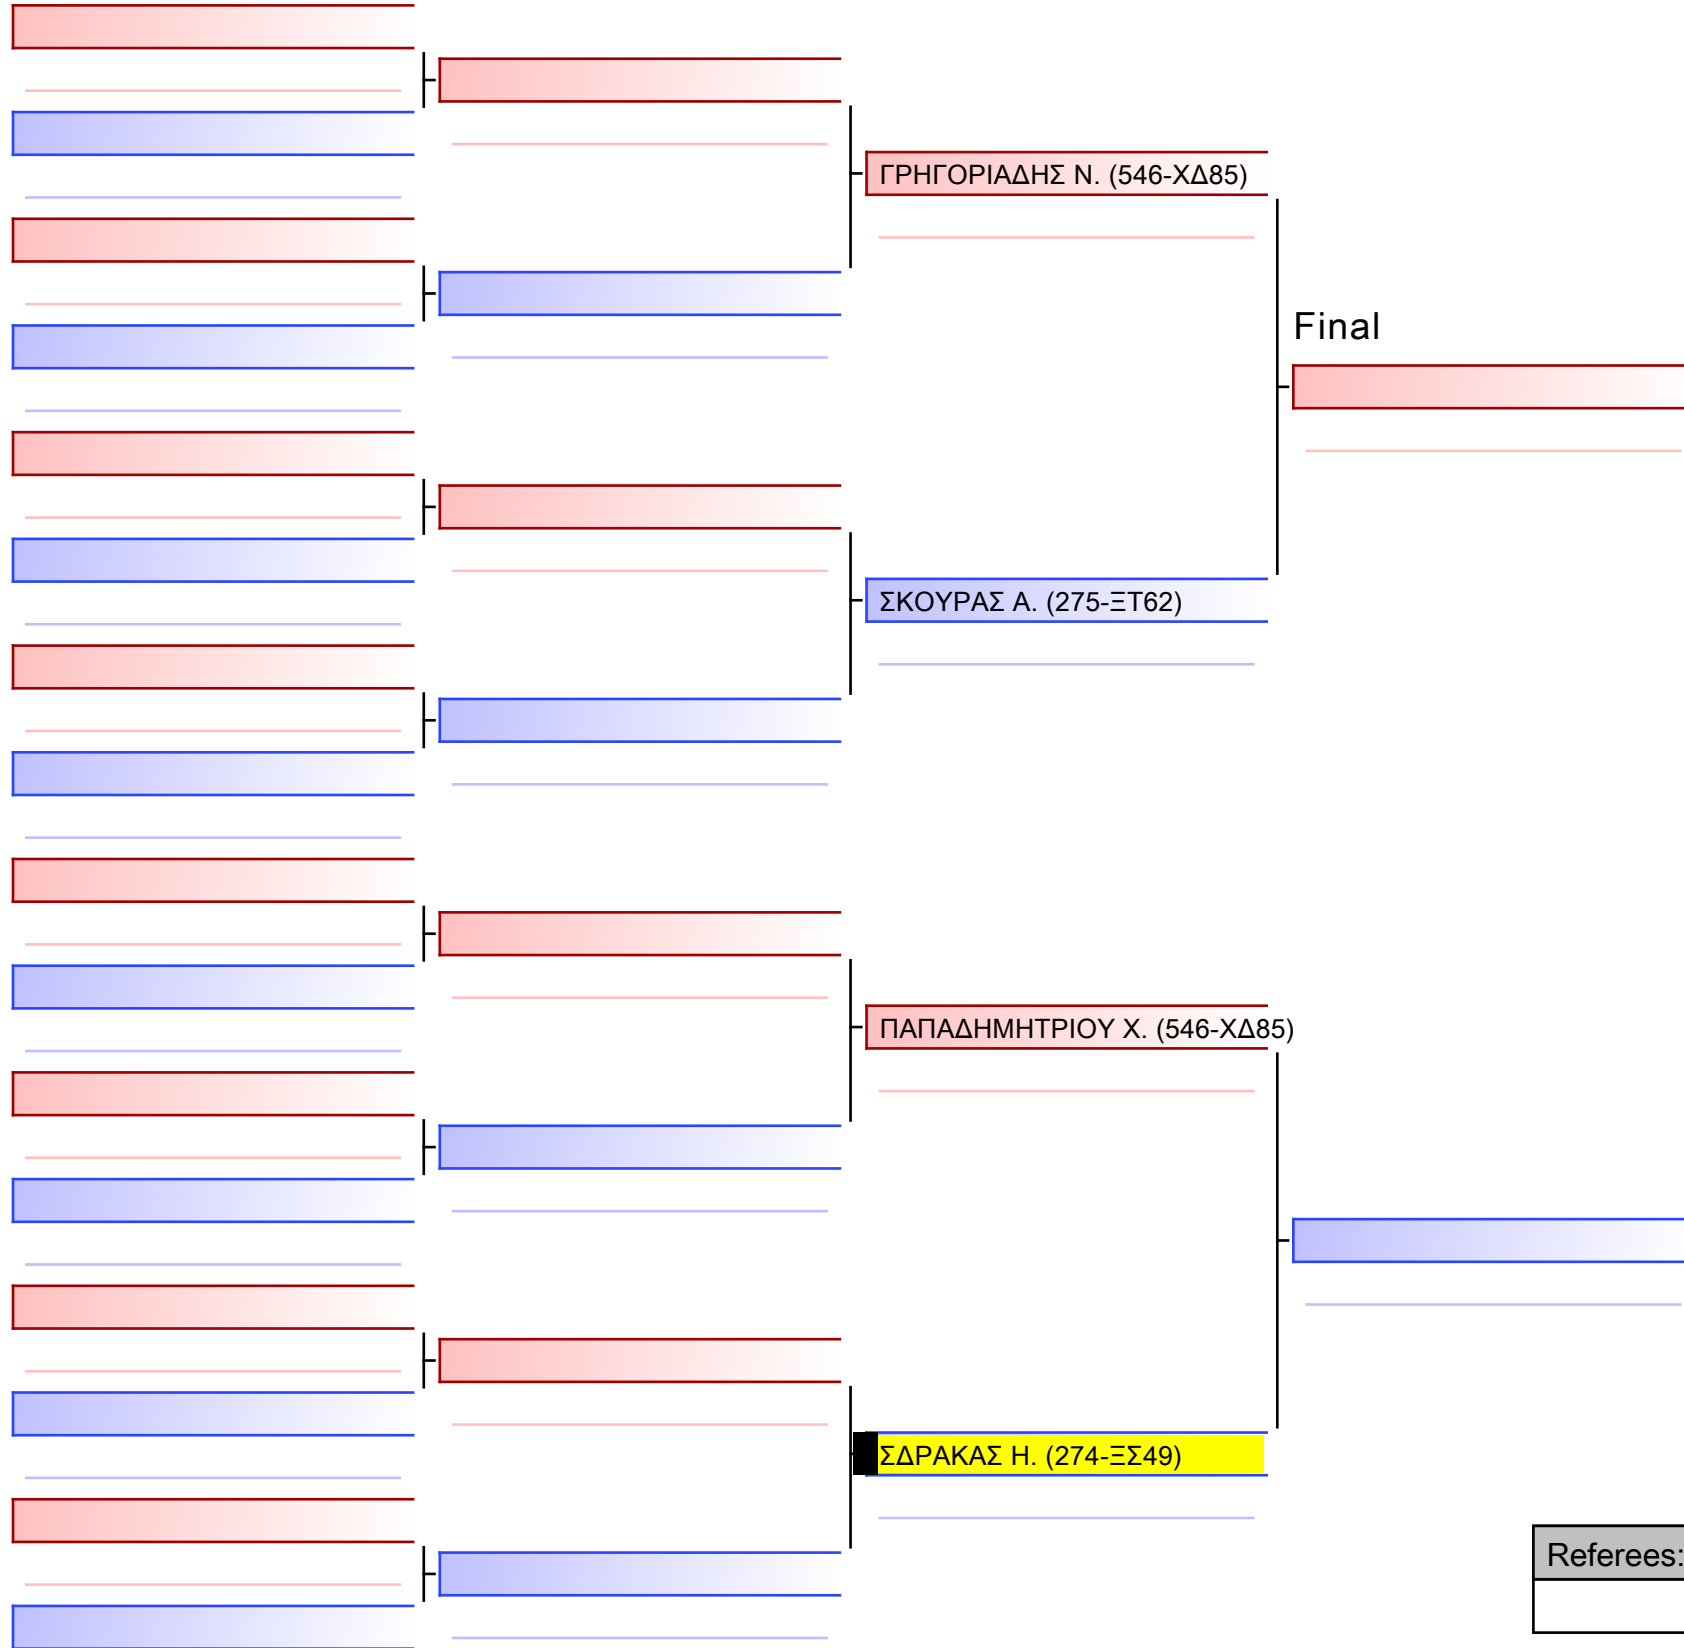

[Original]

Referees:				

[Original]

Referees:			

ΚΑΤΑ ΠΑΙΔΩΝ 8 ΕΤΩΝ 9ο-7οΚyu G2

KENTAVROS CUP 2024, ΚΥΡ 18 ΦΕΒ 2024, ΑΓΡΙΑ ΒΟΛΟΥ, ΑΓΡΙΑ, 373 ΜΑΓΝΗΣΙΑ, GRE - 274-ΞΣ49

2024-02-18

Tatami  
2 09:55

Pool  
1/1

[Original]

Referees:			

[Original]

Referees:			

[Original]

Referees:			

[Original]