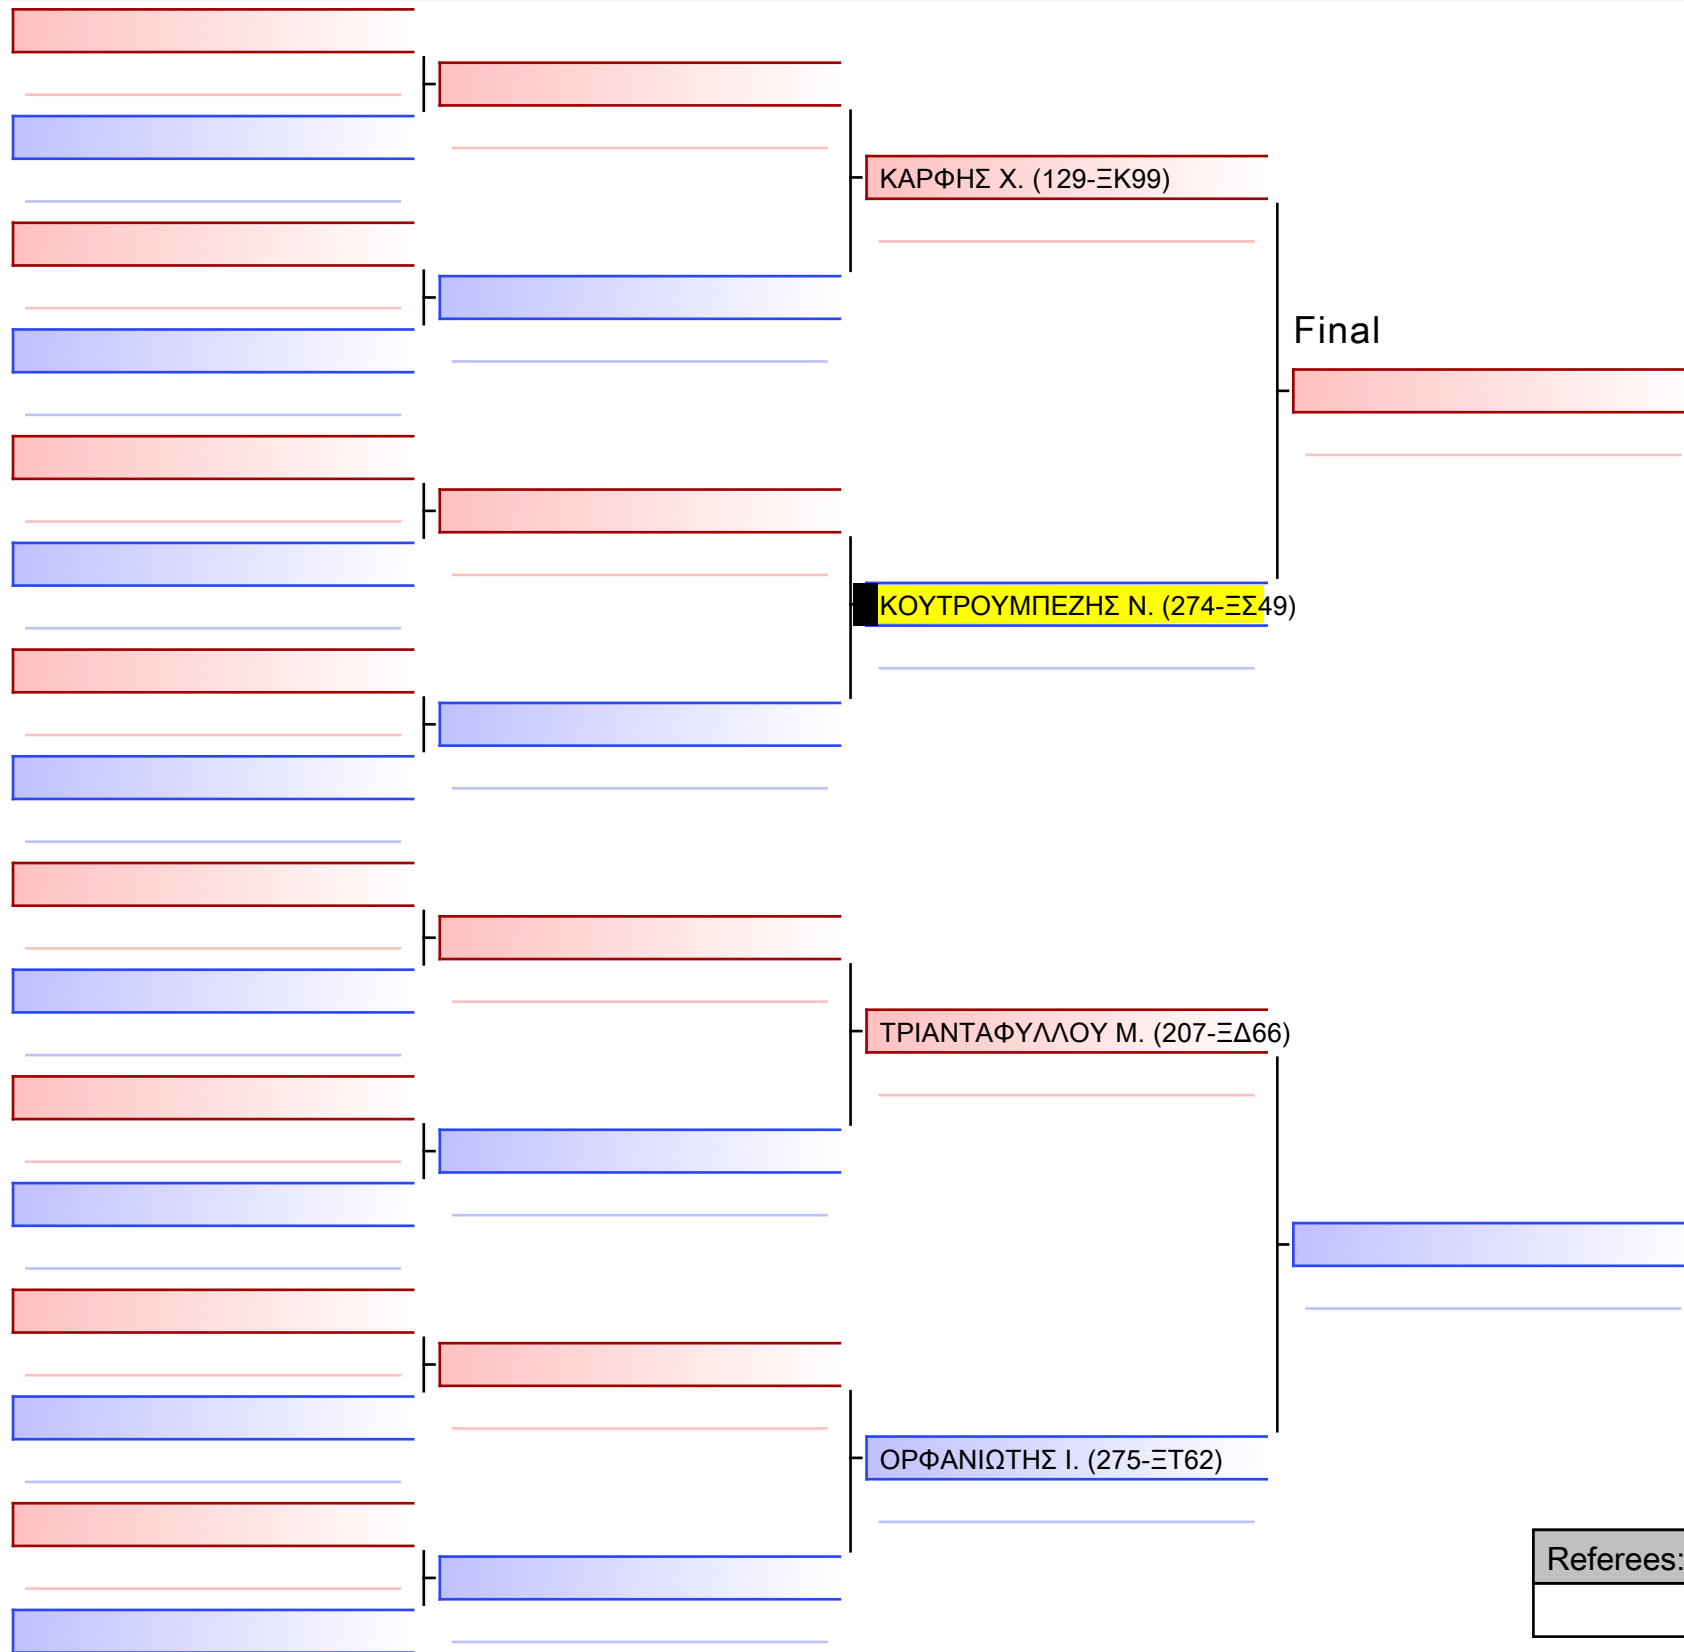

[Original]

ANTONIOY A. (274-ΞΣ49)

Referees:			

[Original]

Referees:			

[Original]

Referees:			

[Original]