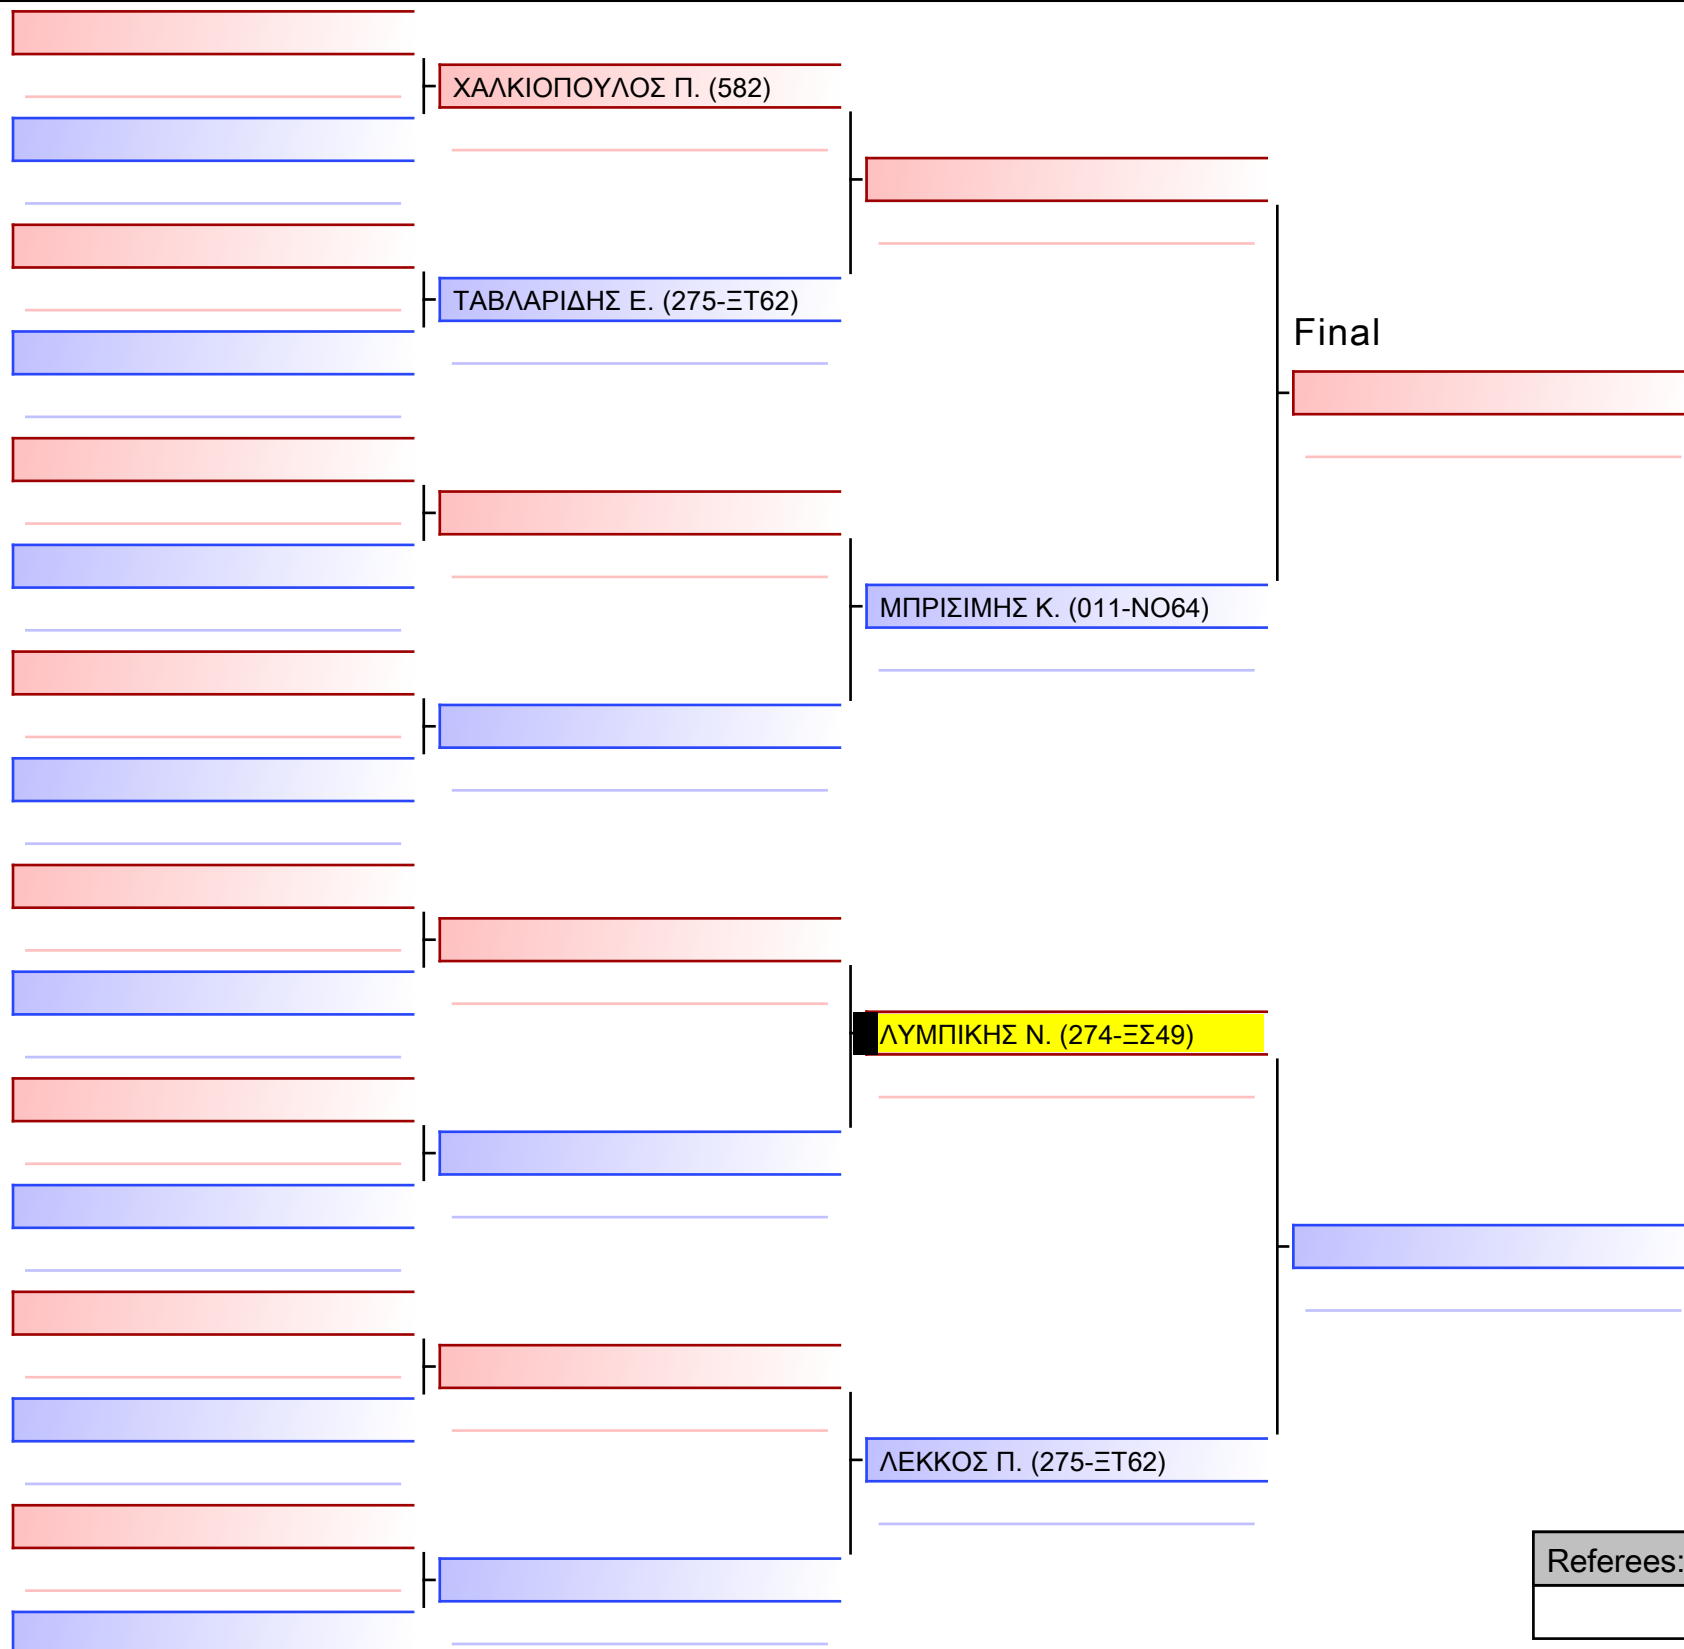

[Original]

Referees: