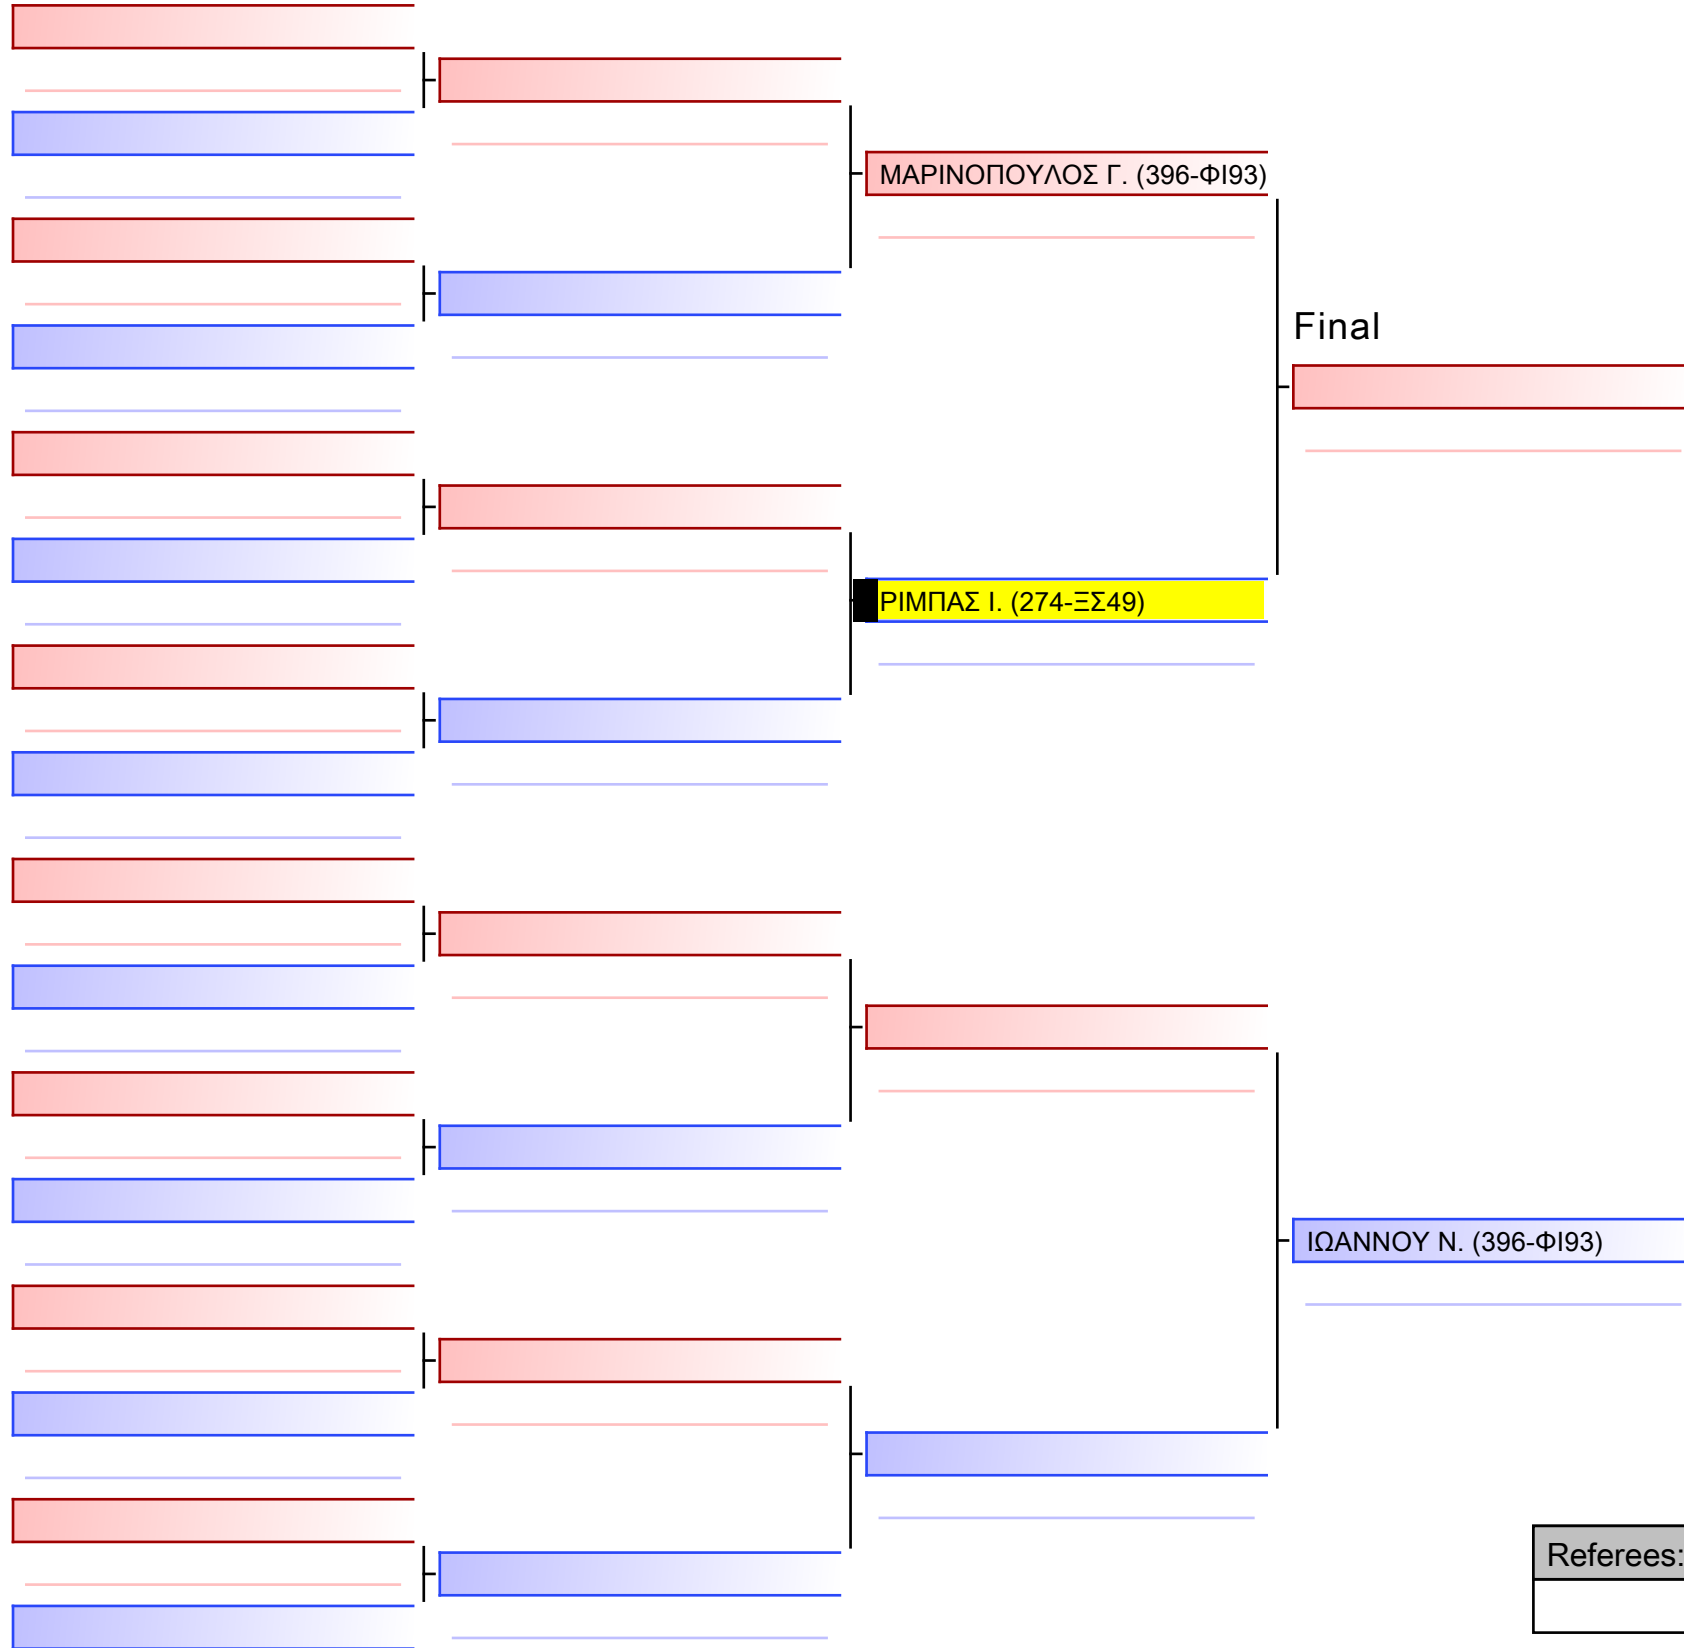

[Original]

Referees: