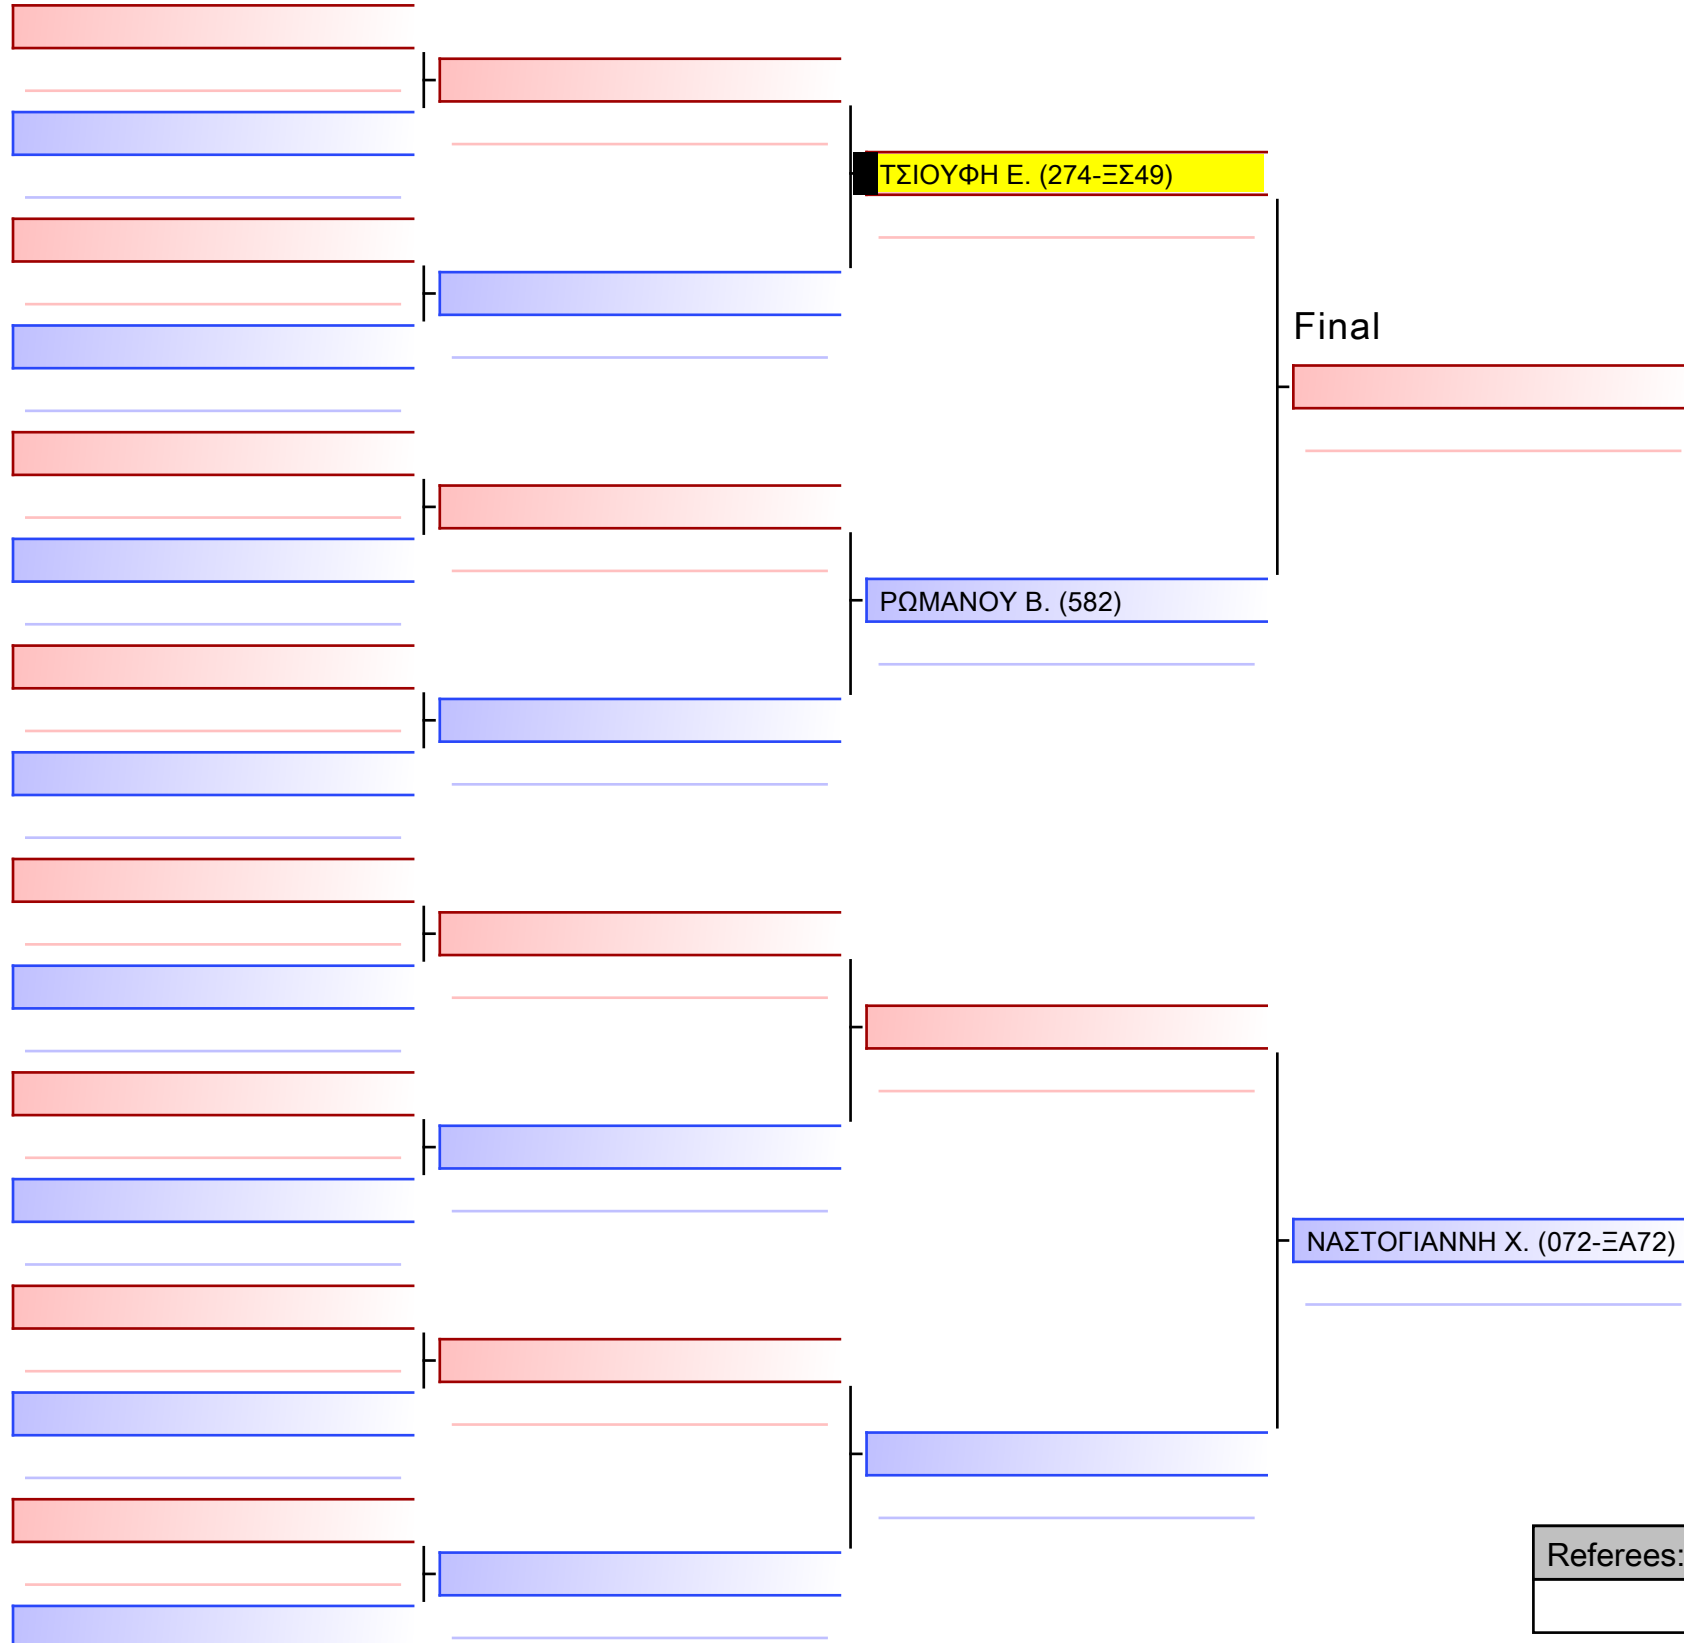

[Original]

ANTONIOY A. (274-ΞΣ49)

Referees:			

[Original]

Referees:			

[Original]

Referees:			

[Original]