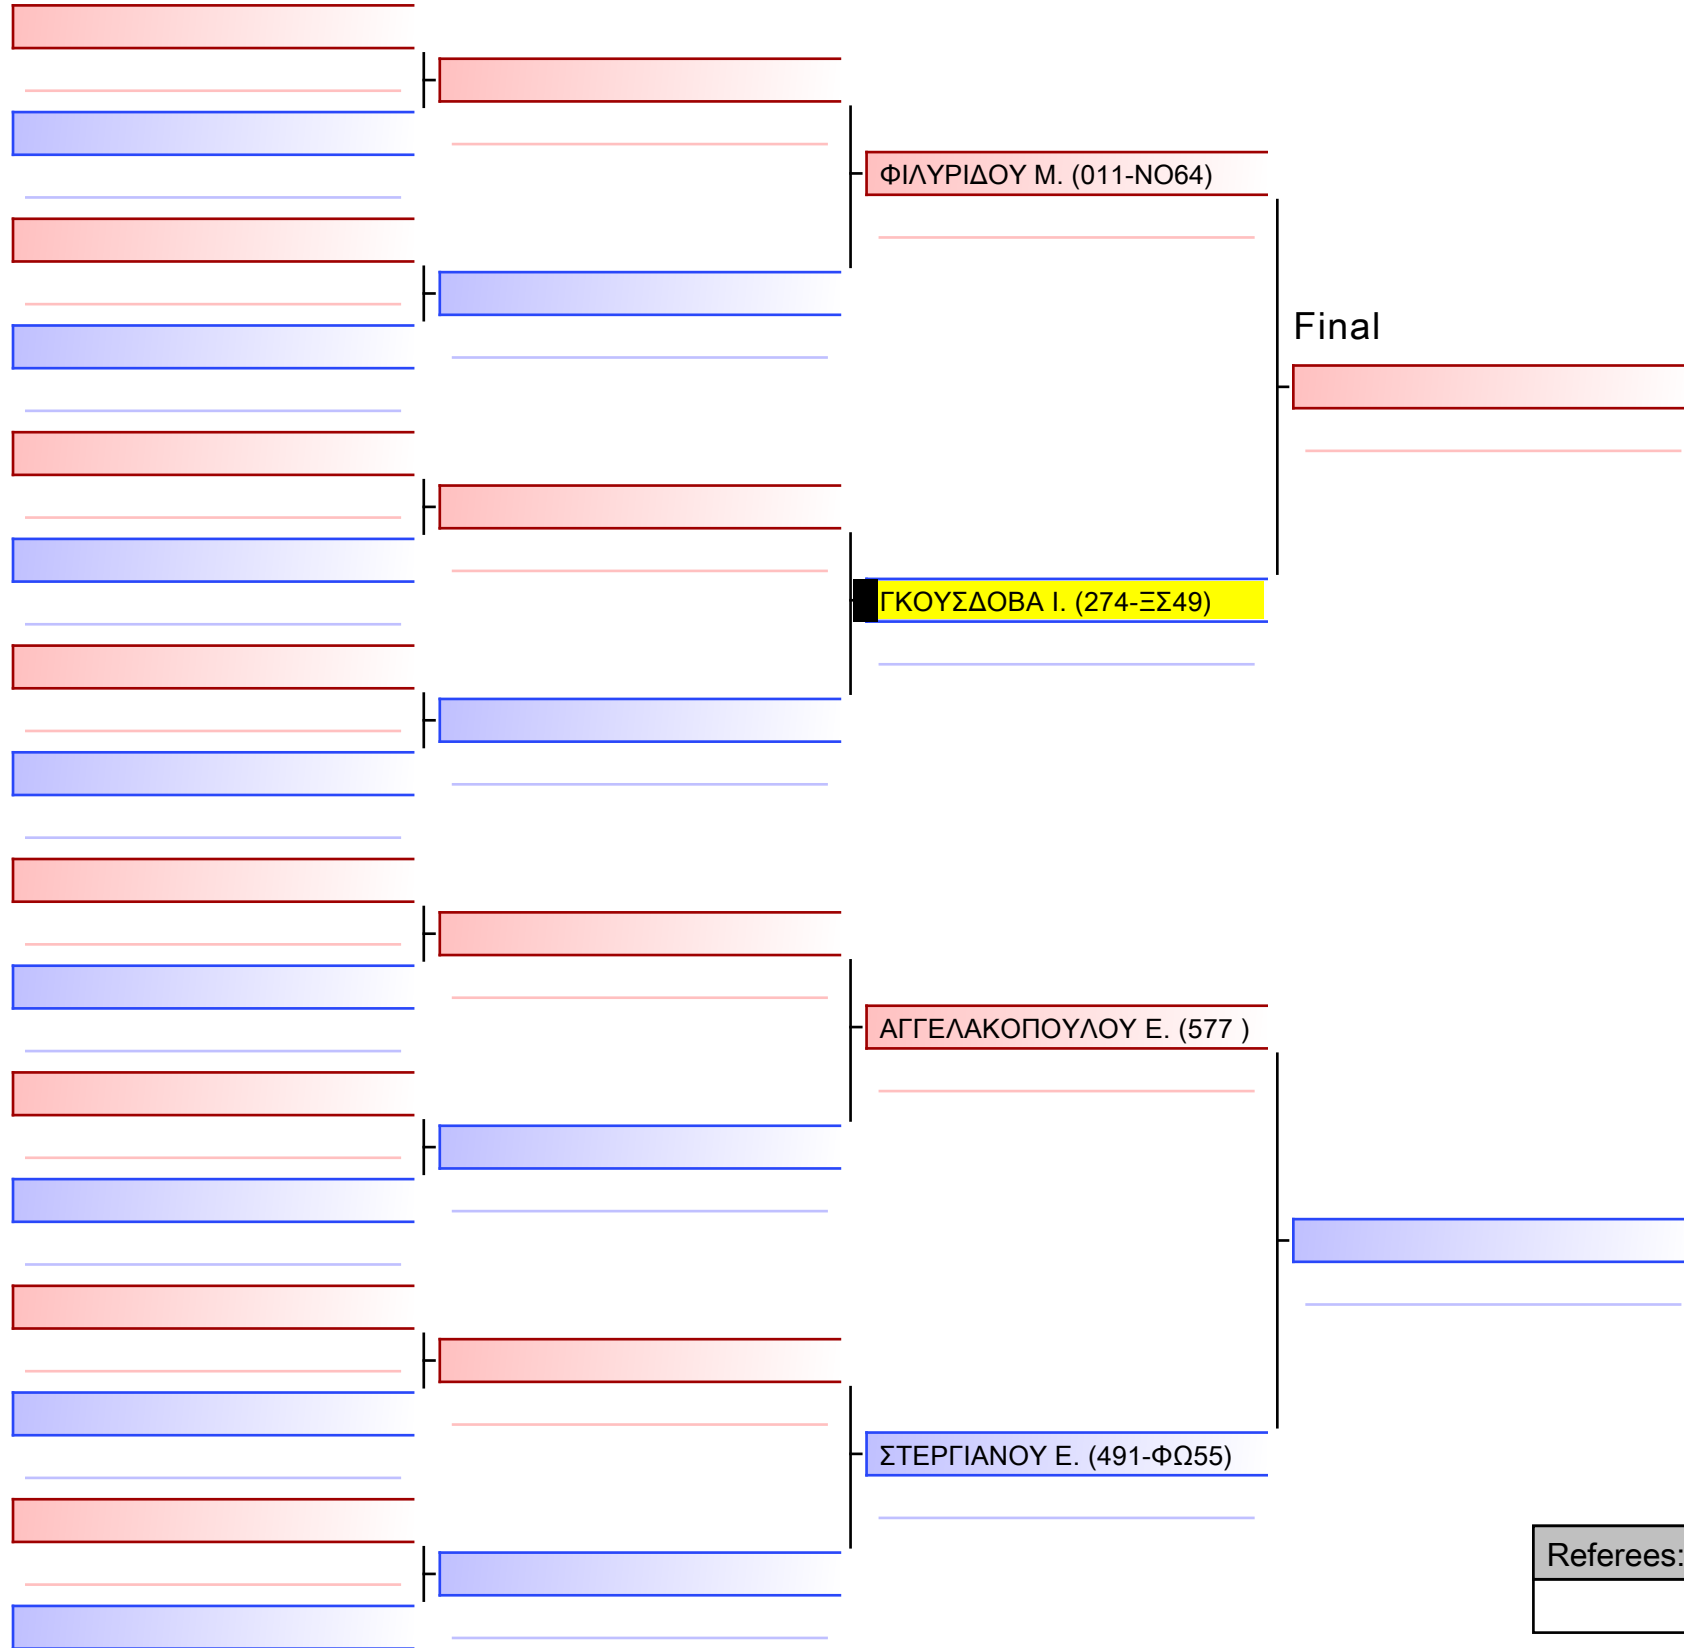

[Original]

Referees:			

[Original]

Referees:			

[Original]

Referees:			

[Original]

Referees:			

[Original]

Referees:				

[Original]

Referees:			

ΚΑΤΑ ΠΑΙΔΩΝ 8 ΕΤΩΝ 9ο-7οΚyu G2

KENTAVROS CUP 2024, ΚΥΡ 18 ΦΕΒ 2024, ΑΓΡΙΑ ΒΟΛΟΥ, ΑΓΡΙΑ, 373 ΜΑΓΝΗΣΙΑ, GRE - 274-ΞΣ49

2024-02-18

Tatami  
2 09:55