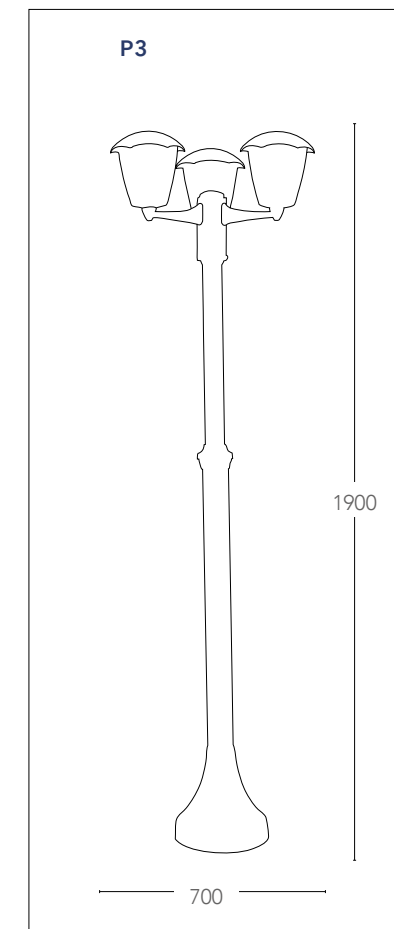

informazioni tecniche - technical information

LANT-CLOE/L1 8031440361415	4000K	12W	800 Lumen	IP43	>10 000 on/off	h 15 000	230V DRIVER FREE
LANT-CLOE/P1 8031440361439	4000K	12W	800 Lumen	IP43	>10 000 on/off	h 15 000	230V DRIVER FREE
LANT-CLOE/P3 8031440361446	4000K	3X12W	2400 Lumen	IP43	>10 000 on/off	h 15 000	230V DRIVER FREE