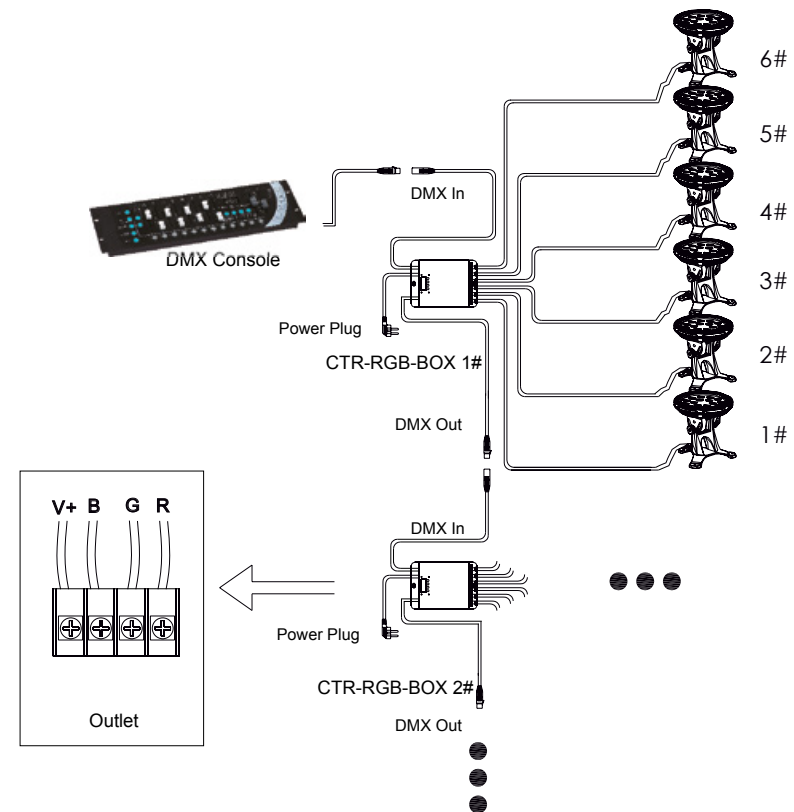

CONTROLLER-PRO-3
8031440358033

CONTROLLER MASTER 3 CANALI PER USO PROIETTORI IN MODALITA EASY IN 230V OUT DMX/XLR-3 2 CANALI IP20