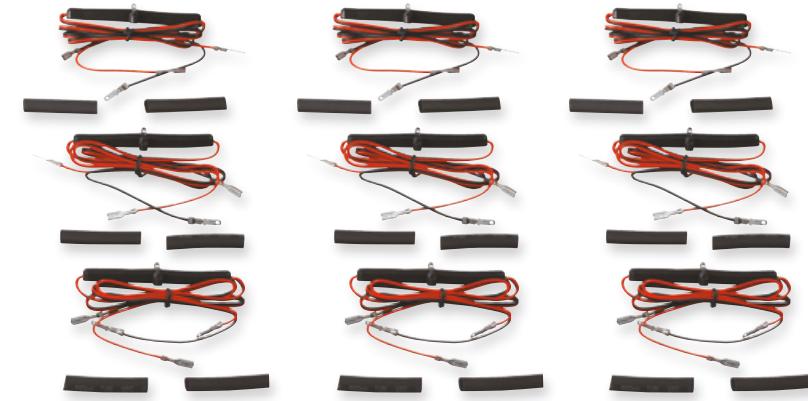

TAYLOR

Kit luci LED fuga piastrelle
LED set for tiles drain