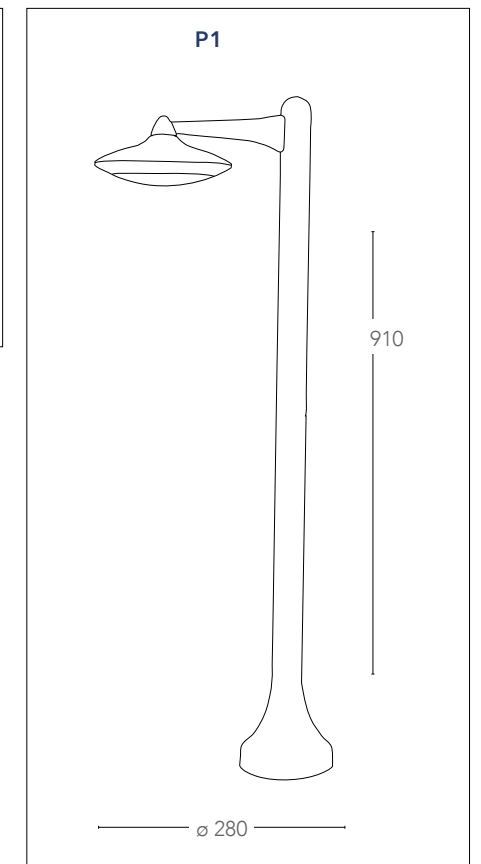

informazioni tecniche - technical information

LANT-ALYSON/AP 8031440361552	4000K	12W	800 Lumen	120°	IP54	>10 000 on/off	h 25 000	driver incluso
LANT-ALYSON/AP BCO 8031440361514								
LANT-ALYSON/P1 8031440361569	4000K	12W	800 Lumen	120°	IP54	>10 000 on/off	h 25 000	driver incluso
LANT-ALYSON/P1 BCO 8031440361538