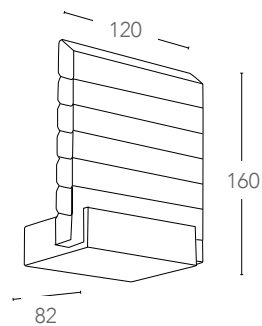

HYDRA

Applique a LED in alluminio cromato con diffusore in acrilico
Aluminium LED wall lamp with acrylic diffuser

informazioni tecniche - technical information

LED-W-HYDRA/3W
8031432951204

3500K

3W

240 Lumen

120°

>10 000 on/off

h 25 000

driver incluso

RIGEL

Applique a LED in alluminio cromato con diffusore in acrilico
Aluminium LED wall lamp with acrylic diffuser

informazioni tecniche - technical information

LED-W-RIGEL/6W
8031433041201

3500K

6W

400 Lumen

120°

>10 000 on/off

h 25 000

driver incluso

LED-W-RIGEL/3W
8031433021203

3500K

3W

200 Lumen

120°

>10 000 on/off

h 25 000

driver incluso