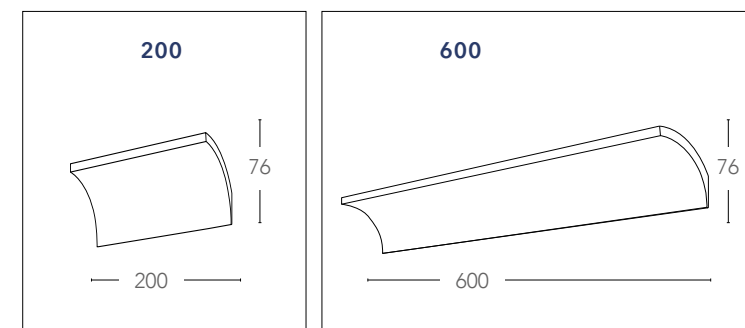

## MUSTANG

Applique a LED in alluminio  
 Aluminium LED wall lamp

informazioni tecniche - technical information

LED-W-MUSTANG 200  
 8031440361156

LED-W-MUSTANG 600  
 8031440361149