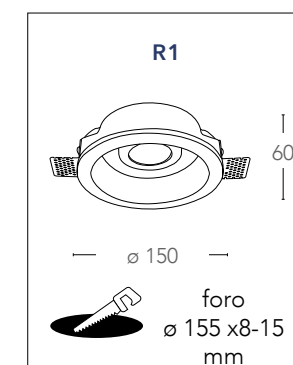

SNOW

Incassi in gesso verniciabili a scomparsa con vetro
Recess gypsun down light paintable with glass

informazioni tecniche - technical information

INC-SNOW-R
8031440351607

1xGU10 max 35w
non include - not included

INC-SNOW-Q
8031440351577

1xGU10 max 35w
non include - not included

MORGANA

Incassi in gesso verniciabili a scomparsa orientabile
Recess gypsun down light paintable adjustable

informazioni tecniche - technical information

INC-MORGANA-Q1
8031434231212

1xGU10 max 35w
non include - not included

INC-MORGANA-R1
8031434211214

1xGU10 max 35w
non include - not included