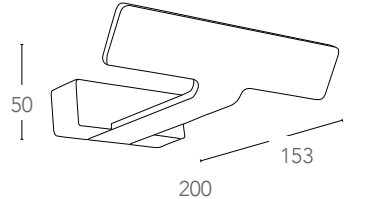

PEGASO

Applique a LED in alluminio bianco gofrato
Aluminium LED wall lamp