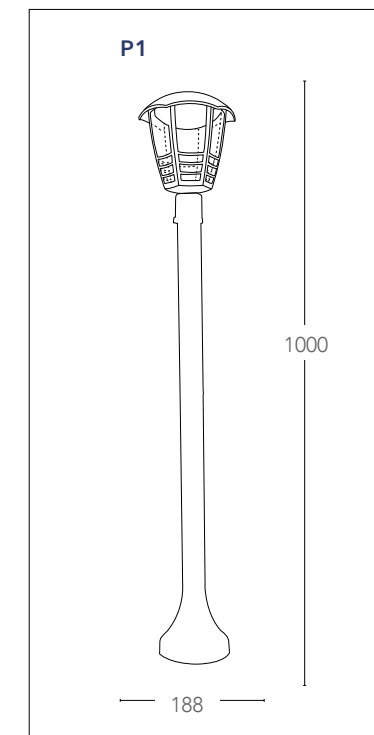

informazioni tecniche - technical information

LANT-CLOE/L1 8031440361415	4000K	12W	800 Lumen	IP43	>10 000 on/off	h 15 000	230V DRIVER FREE
LANT-CLOE/P1 8031440361439	4000K	12W	800 Lumen	IP43	>10 000 on/off	h 15 000	230V DRIVER FREE
LANT-CLOE/P3 8031440361446	4000K	3X12W	2400 Lumen	IP43	>10 000 on/off	h 15 000	230V DRIVER FREE