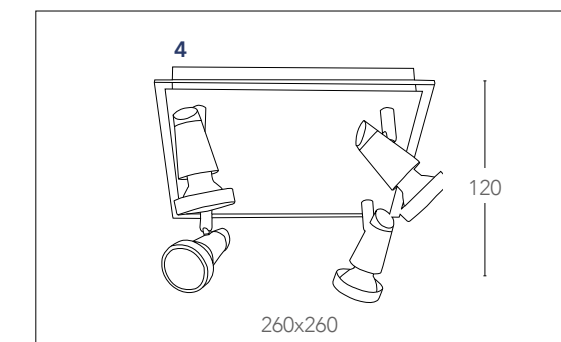

informazioni tecniche - technical information

SPOT-MIAMI 01 8031414076772	1xGU10 3W LED include - included	3000K	1X3W	250 Lumen	100°	>10 000 on/off	h 25 000
SPOT-MIAMI 02 8031414076796	2xGU10 3W LED include - included	3000K	2X3W	500 Lumen	100°	>10 000 on/off	h 25 000
SPOT-MIAMI 03 8031414076802	3xGU10 3W LED include - included	3000K	3X3W	750 Lumen	100°	>10 000 on/off	h 25 000
SPOT-MIAMI PL4 8031414076819	4xGU10 3W LED include - included	3000K	4X3W	1000 Lumen	100°	>10 000 on/off	h 25 000