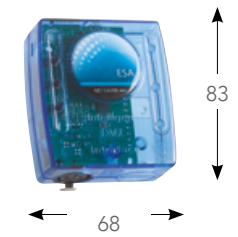

SUNLITE CONTROLLER 218 CANALI INPUT

LED-SUNLITE-GU2
8031422251093