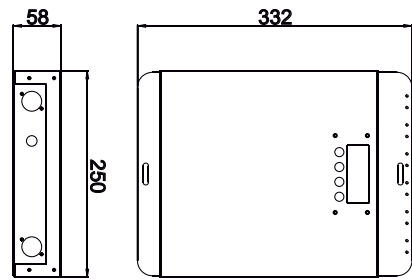

CONTROLLER

Scatola comando fari proiettori LED 6 canali collegabili DMX 18 canali
LED lamp control box 6 output ports, connectable with DMX 18-channel

CONTROLLER-CTR-RGB
8031440358026

CONTROLLO C/PORTA DMX512 LED RGB INPUT 230V AC
OUTPUT 12V/24V DC 300W 6 CANALI RGB (50W)

CONTROLLER-CTR-RGB12
8031440355438

CONTROLLO C/PORTA DMX512 LED RGB INPUT 230V AC
OUTPUT 12V DC 300W 6 CANALI RGB (50W)

CONTROLLER-PRO-3
8031440358033

CONTROLLER MASTER 3 CANALI PER USO PROIETTORI IN MODALITA EASY IN 230V OUT DMX/XLR-3 2 CANALI IP20

CONTROLLER-PRO-2
8031440358002

CONTROLLER DMX LED 3 CANALI RGB SEGNALE OUTPUT DMX/XLR-3 (DUE USCITE) IP20 CON CAVO CARICATORE