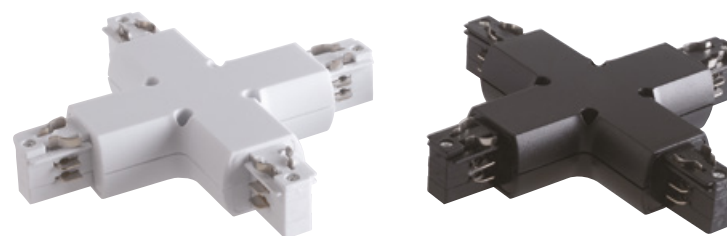

informazioni tecniche - technical information

bianco - white

LED-TRACK-X
8031439231262

nero - black

LED-TRACK-X-NERO
8031440360395

Connettore a croce per binari guida per circuito 3 fasi
Extension X shape for three phase track rail