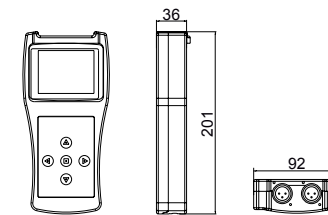

CONTROLLER-PRO-2
8031440358002

CONTROLLER DMX LED 3 CANALI RGB SEGNALE OUTPUT DMX/XLR-3 (DUE USCITE) IP20 CON CAVO CARICATORE