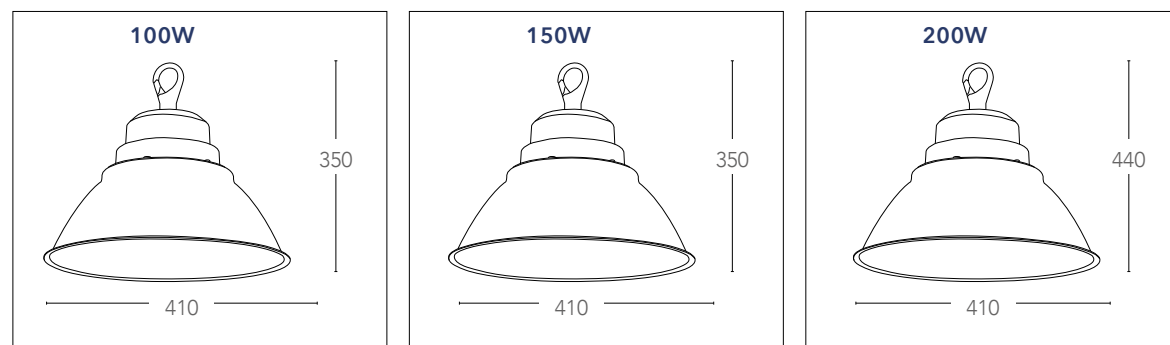

informazioni tecniche - technical information

LED-FUTURA-NR-100W 8031440358910	4000K	100W	9500Lumen	55°	IP40	>15 000 on/off	h 25 000	driver incluso
LED-FUTURA-NR-150W 8031440358880	4000K	150W	14500 Lumen	55°	IP40	>15 000 on/off	h 25 000	driver incluso
LED-FUTURA-NR-200W 8031440358897	4000K	200W	19500 Lumen	55°	IP40	>15 000 on/off	h 25 000	driver incluso