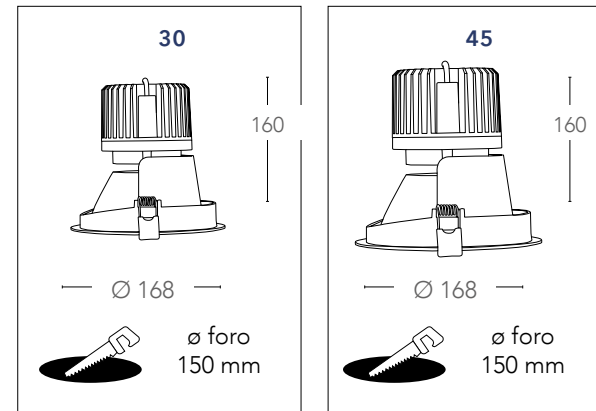

informazioni tecniche - technical information

INC-ELITE-1X30C 8031440363358	3000K	30W	2400 Lumen	40°	PF 0,90	>10 000 on/off	h 25 000	driver incluso
INC-ELITE-1X30M 8031440363327	4000K	30W	2400 Lumen	40°	PF 0,90	>10 000 on/off	h 25 000	driver incluso
INC-ELITE-1X45C 8031440363334	3000K	45W	4000 Lm	40°	PF 0,90	>10 000 on/off	h 25 000	driver incluso
INC-ELITE-1X45M 8031440363303	4000K	45W	4000 Lm	40°	PF 0,90	>10 000 on/off	h 25 000	driver incluso