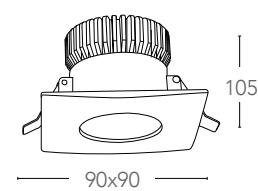

informazioni tecniche - technical information

	INC-NADIR-R6C 8031439671266	3200K	6W	390 Lumen	21°	IP44	>10 000 on/off	h 25 000	driver incluso
	INC-NADIR-R6F 8031439641269	5500K	6W	420 Lumen	21°	IP44	>10 000 on/off	h 25 000	driver incluso
	INC-NADIR-Q6C 8031439691264	3200K	6W	390 Lumen	21°	IP44	>10 000 on/off	h 25 000	driver incluso
	INC-NADIR-Q6F 8031439661267	5500K	6W	420 Lumen	21°	IP44	>10 000 on/off	h 25 000	driver incluso