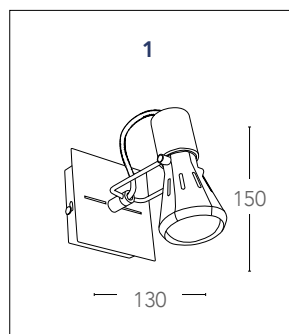

CADILLAC

Spot in metallo finitura cromo
Metal chrome spot light

informazioni tecniche - technical information

SPOT-CADILLAC-1
8031438541256

1xE14 max 40w
non include - not included

SPOT-CADILLAC-2
8031438551255

2xE14 max 40w
non include - not included

SPOT-CADILLAC-3
8031414076918

3xE14 max 40w
non include - not included

SPOT-CADILLAC-PL4
8031438521258

4xE14 max 40w
non include - not included

LIMOGES

Spot in ceramica
Ceramic spot light

informazioni tecniche - technical information

SPOT-LIMOGES-1
8031438531257

1xG9 max 33w
non include - not included

SPOT-LIMOGES-2
8031438501250

2xG9 max 33w
non include - not included

SPOT-LIMOGES-PL3
8031438511259

3xG9 max 33w
non include - not included