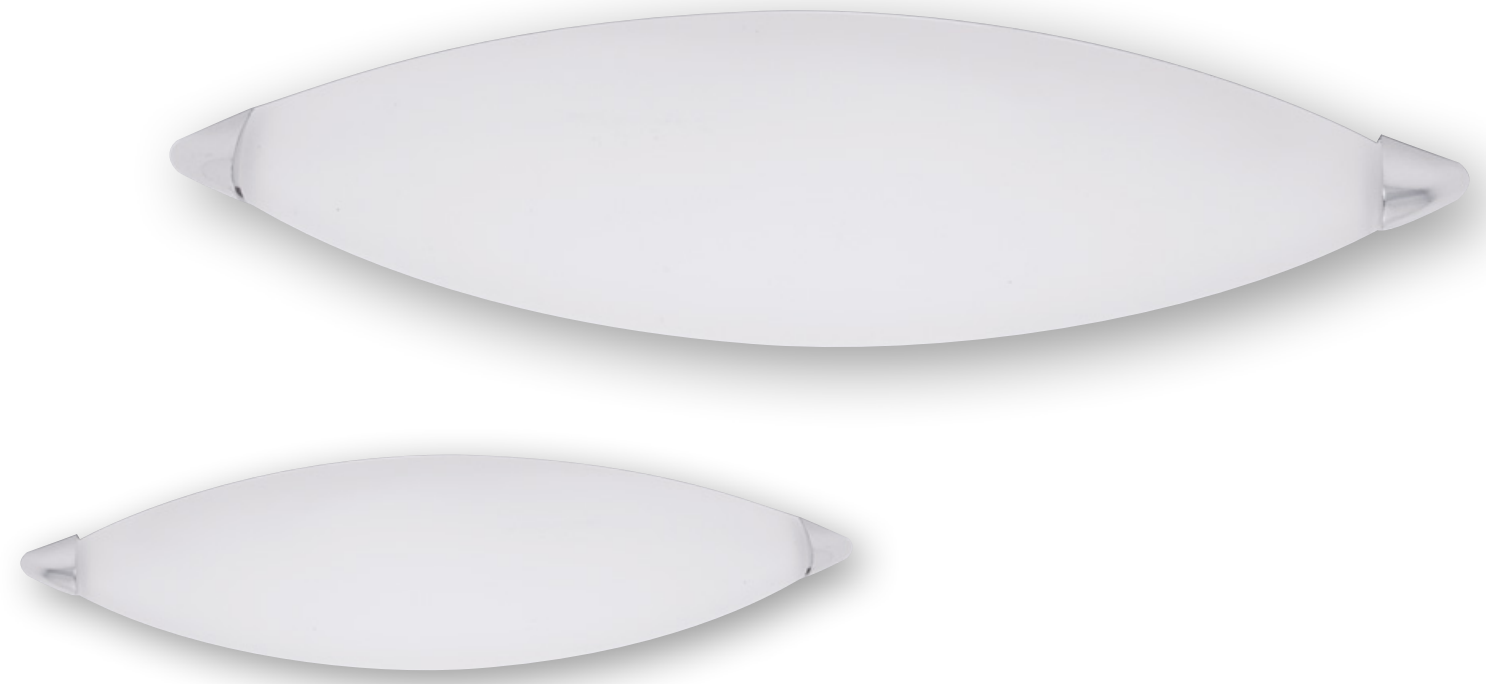

## STEFANY

Applique in vetro con rifiniture in metallo cromo  
Glass wall lamp and metal with metal chrome finish

informazioni tecniche - technical information

15/02400  
8031425791121

 2xE14 max 40W  
non include - not included