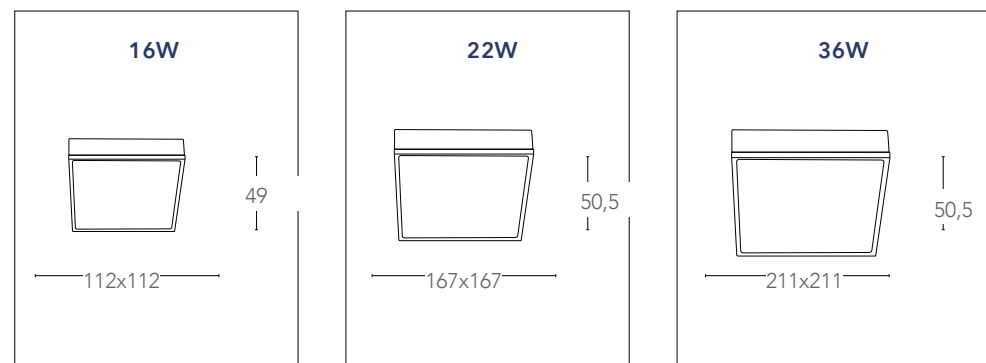

informazioni tecniche - technical information

LED-KLIO-Q11 8031440363563	4000K	16W	1300Lumen	120°	>10 000 on/off	h 25 000	driver incluso
LED-KLIO-Q17 8031440363570	4000K	22W	2000 Lumen	120°	>10 000 on/off	h 25 000	driver incluso
LED-KLIO-Q21 8031440363549	4000K	36W	2900 Lumen	120°	>10 000 on/off	h 25 000	driver incluso