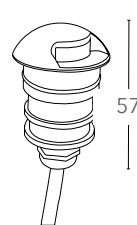

informazioni tecniche - technical information

LED-STEP-R-1
8031434001211

1W 3,5V DC

driver output min.
1w 3,5V 350mA
non include - not included