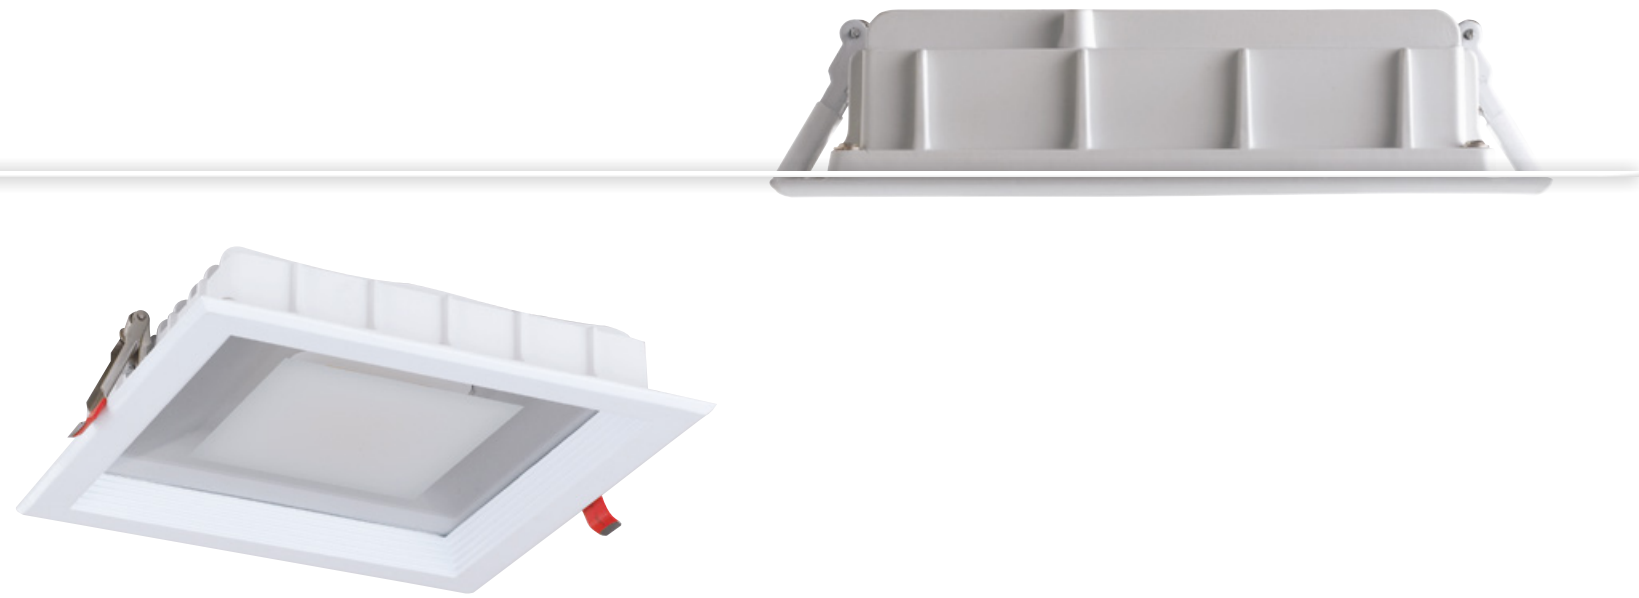

MARK

Incasso in alluminio pressofuso colore bianco satinato LED COB integrato
Diecast aluminium in satin white color built-in COB LED