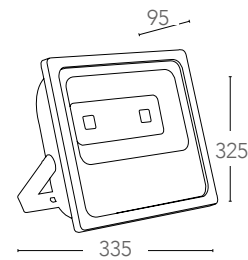

informazioni tecniche - technical information

LED-ELIOS/150W
8031440357128

6000K 150W 12000 Lumen 120° PF 0,90 IP65 >10 000 on/off h 25 000 driver incluso