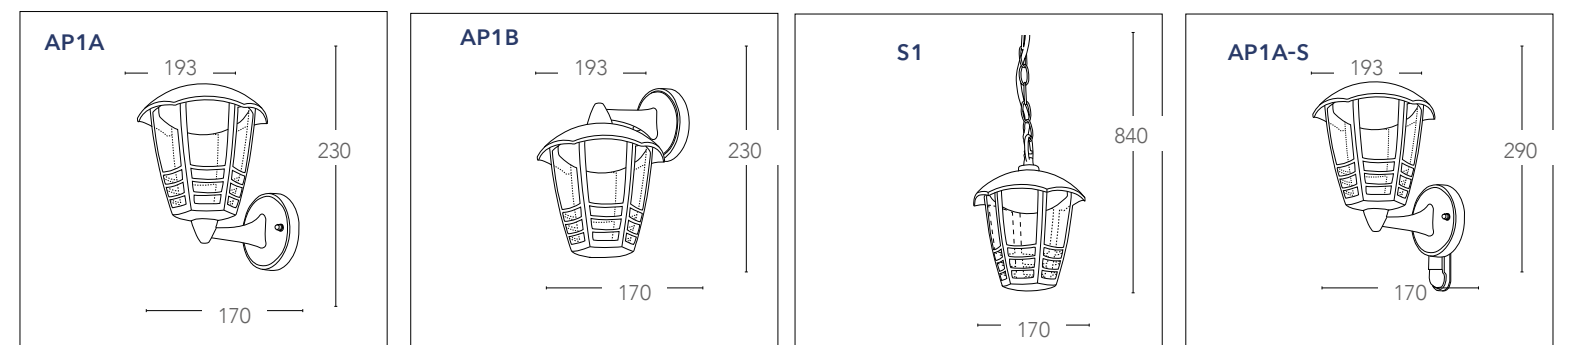

informazioni tecniche - technical information

LANT-CLOE/AP1A 8031440361385	4000K	12W	800 Lumen	IP43	>10 000 on/off	h 15 000	230V DRIVER FREE
LANT-CLOE/AP1A-S 8031440361408	4000K	12W	800 Lumen	IP43	>10 000 on/off	h 15 000	230V DRIVER FREE 90° 10LUX 5sec - 5 min. 1-8 m
LANT-CLOE/AP1B 8031440361392	4000K	12W	800 Lumen	IP43	>10 000 on/off	h 15 000	230V DRIVER FREE
LANT-CLOE/S1 8031440361422	4000K	12W	800 Lumen	IP43	>10 000 on/off	h 15 000	230V DRIVER FREE