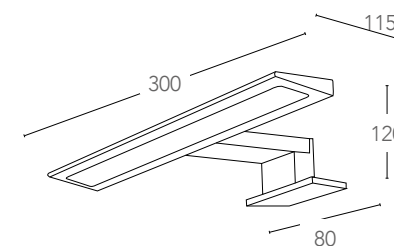

RIVA

Applique a LED in alluminio finitura cromo
Cabinet LED aluminium finish chrome

informazioni tecniche - technical information

SPOT-B-RIVA
8031440363457

4000K

8W

740 Lumen

120°

IP44

>15 000 on/off

h 25 000

230V
DRIVER FREE

WALLY

Applique a LED in alluminio finitura cromo
Cabinet LED aluminium finish chrome

informazioni tecniche - technical information

SPOT-B-WALLY
8031440363471

4000K

8W

650 Lumen

120°

IP44

>15 000 on/off

h 25 000

230V
DRIVER FREE