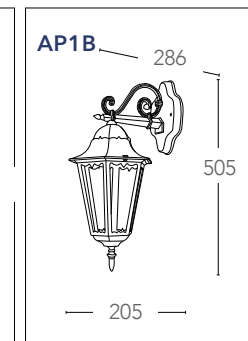

informazioni tecniche - technical information

LANT-FIRENZE/AP1A 8031430701177	1xE27 max 60w non include - not included	⏚	IP43
LANT-FIRENZE/AP1B 8031430711176	1xE27 max 60w non include - not included	⏚	IP43
LANT-FIRENZE/P1 8031430721175	1xE27 max 60w non include - not included	⏚	IP43
LANT-FIRENZE/S1 8031430741173	1xE27 max 60w non include - not included	⏚	IP43
LANT-FIRENZE/P3 8031430731174	3xE27 max 60w non include - not included	⏚	IP43