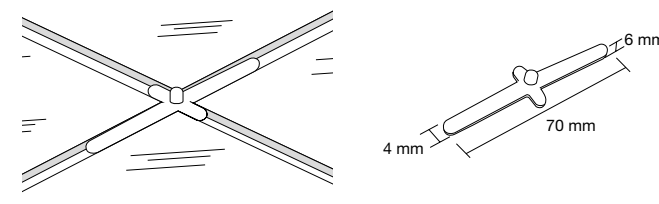

informazioni tecniche - technical information

LED-TAYLOR-KIT NERO
8031440061278