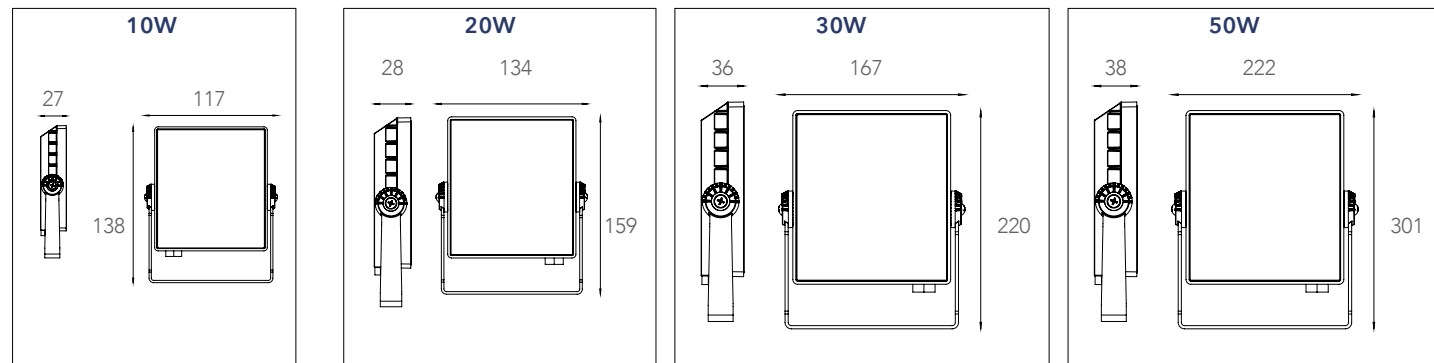

informazioni tecniche - technical information

LED-ELIOS/10W 8031431291189	4000K	10W	800 Lumen	120°	IP65	>15 000 on/off	h 25 000	driver incluso
LED-ELIOS/20W 8031431281180	4000K	20W	1600 Lumen	120°	IP65	>15 000 on/off	h 25 000	driver incluso
LED-ELIOS/30W 8031437391241	4000K	30W	2400 Lumen	120°	PF 0,90 IP65	>15 000 on/off	h 25 000	driver incluso
LED-ELIOS/50W 8031432091191	4000K	50W	4000 Lumen	120°	PF 0,90 IP65	>15 000 on/off	h 25 000	driver incluso