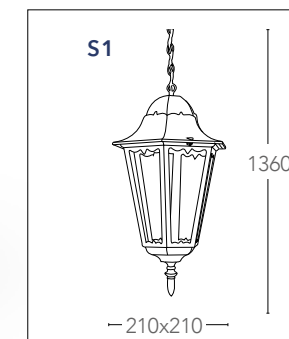

informazioni tecniche - technical information

LANT-FIRENZE/AP1A 8031430701177	1xE27 max 60w non include - not included	⏚	IP43
LANT-FIRENZE/AP1B 8031430711176	1xE27 max 60w non include - not included	⏚	IP43
LANT-FIRENZE/P1 8031430721175	1xE27 max 60w non include - not included	⏚	IP43
LANT-FIRENZE/S1 8031430741173	1xE27 max 60w non include - not included	⏚	IP43
LANT-FIRENZE/P3 8031430731174	3xE27 max 60w non include - not included	⏚	IP43