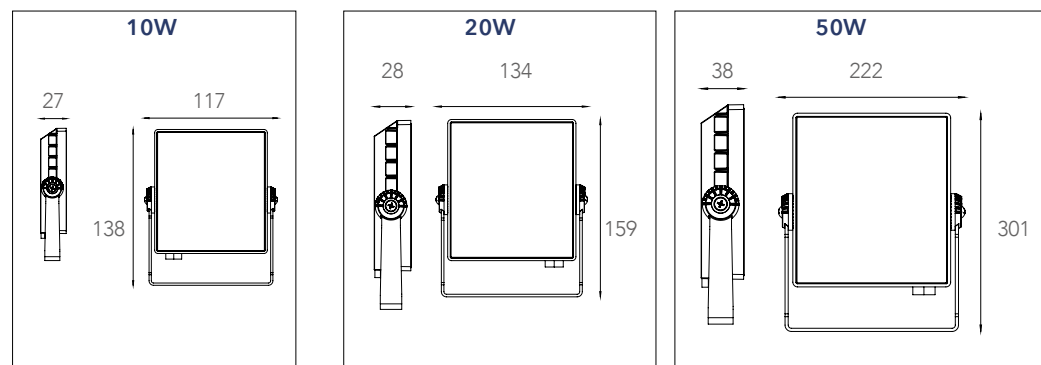

informazioni tecniche - technical information

LED-KRONOS/10W 8031436031230	4000K	10W	800 Lumen	120°	IP65	>15 000 on/off	h 25 000	driver incluso
LED-KRONOS/20W 8031436001233	4000K	20W	1600 Lumen	120°	IP65	>15 000 on/off	h 25 000	driver incluso
LED-KRONOS/50W 8031436011232	4000K	50W	4000 Lumen	120°	PF 0,90	>15 000 on/off	h 25 000	driver incluso