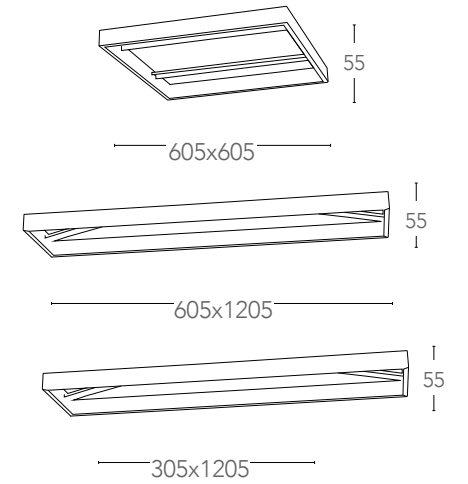

## PANEL STRUTTURA

Struttura in metallo bianco per montaggio a plafoniera per panel  
White metal structure for panel light surface mount

informazioni tecniche - technical information

LED-PANEL-30X120-PL 8031440361828	Struttura in metallo bianco per pannello led 30X120CM White metal frame for LED panel 30x120 cm
LED-PANEL-60X120-PL 8031440363723	Struttura in metallo per pannello led a 60X120CM Metal frame for LED panel 60x120 cm
LED-PANEL-60X60-PL 8031440361859	Struttura in metallo bianco per pannello led 60x60cm White metal frame for LED panel 60x60 cm