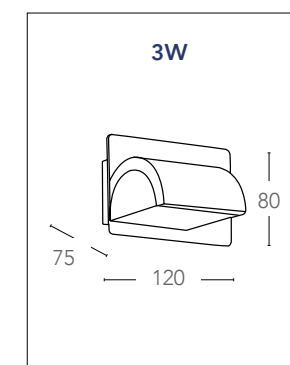

## VEGA

Applique a LED in alluminio cromato con diffusore in acrilico  
Aluminium LED wall lamp with acrylic diffuser

informazioni tecniche - technical information

LED-W-VEGA/6W  
8031432991200

3500K 6W 400Lumen 180° >10 000 on/off h 25 000 driver incluso