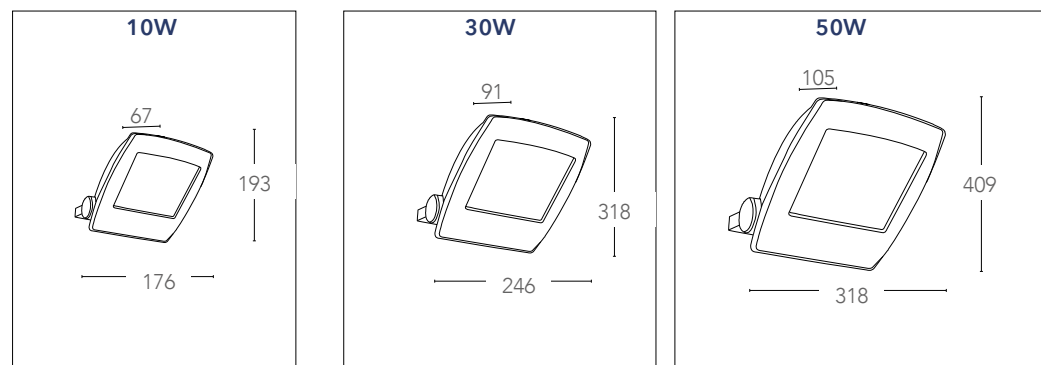

TITAN

Proiettore in alluminio LED integrato finitura silver
Built-in LED aluminium flood lamp silver finish

informazioni tecniche - technical information

LED-TITAN/10W 8031437941255	4000K	10W	800 Lumen	120°	IP65	>10 000 on/off	h 25 000	driver incluso	
LED-TITAN/30W 8031437931256	4000K	30W	2400 Lumen	120°	PF 0,90	IP65	>10 000 on/off	h 25 000	driver incluso
LED-TITAN/50W 8031437911258	4000K	50W	4000 Lumen	120°	PF 0,90	IP65	>10 000 on/off	h 25 000	driver incluso

TITAN

Proiettore in alluminio LED integrato finitura silver con sensore
Built-in LED aluminium flood lamp silver finish

informazioni tecniche - technical information

LED-TITAN-S/10W 8031440360616	4000K	10W	800 Lumen	120°	IP44	>10 000 on/off	h 25 000	driver incluso