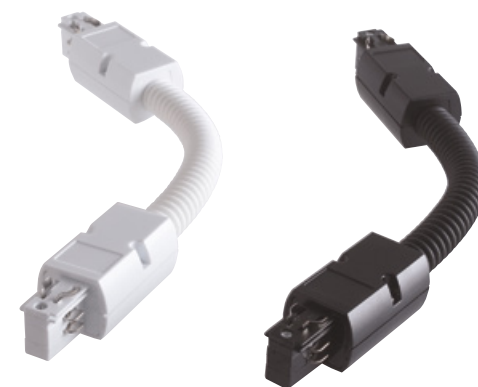

informazioni tecniche - technical information

bianco - white

LED-TRACK-FLEX  
8031440359085

nero - black

LED-TRACK-FLEX-NERO  
8031440359030

Connettore track flessibile per binari guida trifase  
Flexible power connector for three phase track rail