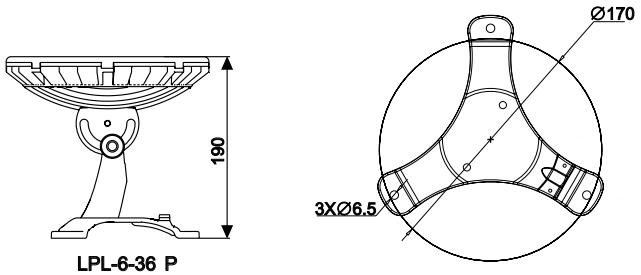

25°

40°

DC 12V

**NEPTUNE**

Proiettore LED RGB full color in alluminio  
 LED RGB full color lamp in aluminium

LED-NEPTUNE-36P  
 8031440358057

36X1W  
 24V DC

PAR56