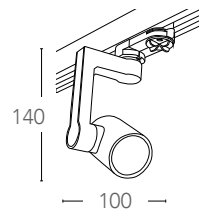

EXPRESS

Faro binario con adattatore trifase attacco E27 rifiniture in bianco satinato
Track light with three phase adaptor with E27 lamp holder finish satin white