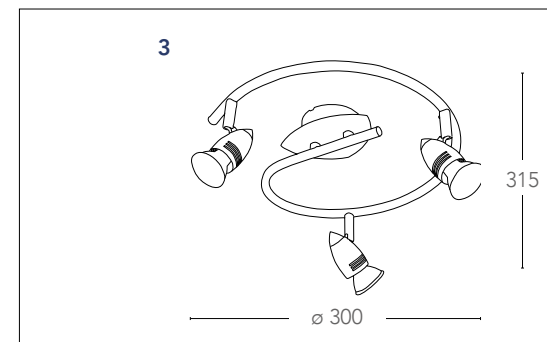

informazioni tecniche - technical information

SPOT-SUNNY-1 8031431831187	1xGU10 3W LED include - included	3000K	1X3W	250 Lumen	100°	>10 000 on/off	h 25 000
SPOT-SUNNY-2 8031431841186	2xGU10 3W LED include - included	3000K	2X3W	500 Lumen	100°	>10 000 on/off	h 25 000
SPOT-SUNNY-S3 8031431861184	3xGU10 3W LED include - included	3000K	3X3W	750 Lumen	100°	>10 000 on/off	h 25 000
SPOT-SUNNY-4 8031431851185	4xGU10 3W LED include - included	3000K	4X3W	1000 Lumen	100°	>10 000 on/off	h 25 000