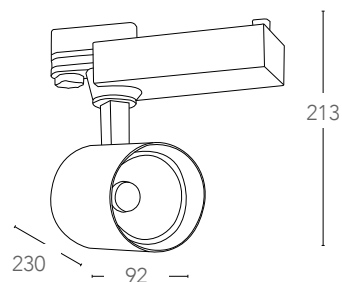

EAGLE

Faro binario con adattatore trifase in alluminio pressofuso rifiniture in bianco o nero goffrato LED COB integrato
Track light with three phase adaptor aluminum spotlight finish embossed white or black built-in COB LED

informazioni tecniche - technical information

	LED-EAGLE-B-10WM 8031440358774	4000K	10W	☀️ 1000 Lumen	40°	PF 0,90	⏻ >15 000 on/off	🕒 h 25 000	🔌 driver incluso
	LED-EAGLE-B-10WC 8031440358712	3000K	10W	☀️ 1000 Lumen	40°	PF 0,90	⏻ >15 000 on/off	🕒 h 25 000	🔌 driver incluso
	LED-EAGLE-W-10WM 8031440358750	4000K	10W	☀️ 1000 Lumen	40°	PF 0,90	⏻ >15 000 on/off	🕒 h 25 000	🔌 driver incluso
	LED-EAGLE-W-10WC 8031440358743	3000K	10W	☀️ 1000 Lumen	40°	PF 0,90	⏻ >15 000 on/off	🕒 h 25 000	🔌 driver incluso

EAGLE

Faro binario con adattatore trifase in alluminio pressofuso rifiniture in bianco o nero goffrato LED COB integrato
Track light with three phase adaptor aluminum spotlight finish embossed white or black built-in COB LED

informazioni tecniche - technical information

	LED-EAGLE-B-20WM 8031440358767	4000K	20W	☀️ 2000 Lumen	40°	PF 0,90	⏻ >15 000 on/off	🕒 h 25 000	🔌 driver incluso
	LED-EAGLE-B-20WC 8031440358798	3000K	20W	☀️ 2000 Lumen	40°	PF 0,90	⏻ >15 000 on/off	🕒 h 25 000	🔌 driver incluso
	LED-EAGLE-W-20WM 8031440358736	4000K	20W	☀️ 2000 Lumen	40°	PF 0,90	⏻ >15 000 on/off	🕒 h 25 000	🔌 driver incluso
	LED-EAGLE-W-20WC 8031440358729	3000K	20W	☀️ 2000 Lumen	40°	PF 0,90	⏻ >15 000 on/off	🕒 h 25 000	🔌 driver incluso