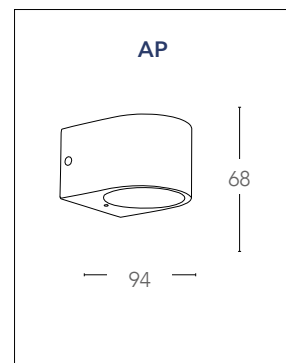

OSLO

Lampada in alluminio pressofuso finitura nero
Die cast aluminium lamp black finish

informazioni tecniche - technical information

I-OSLO-AP
8031440151276

2xGX53
non include - not included

120°

120°

I-OSLO-P1
8031440131278

1xGX53
non include - not included

CE

RoHS
WEEE COMPLIANT

BOSTON

Applique in alluminio con diffusore opale in policarbonato finitura antracite
Aluminium wall lamp with polycarbonate opal diffuser anthracite finish

informazioni tecniche - technical information

I-BOSTON-AP
8031440312240

1xE27 max 42w
non include - not included

CE

RoHS
WEEE COMPLIANT