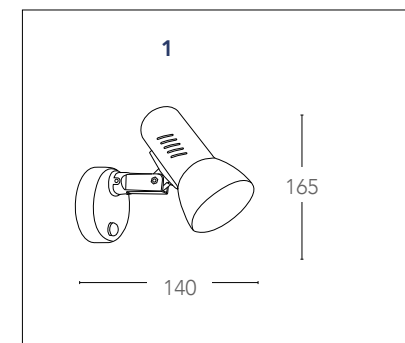

informazioni tecniche - technical information

SPOT-CARRERA-1 8031431701183	1xE27 max 42w non include - not included	
SPOT-CARRERA-C 8031431731180	1xE27 max 42w non include - not included	
SPOT-CARRERA-2 8031431711182	2xE27 max 42w non include - not included	
SPOT-CARRERA-3 8031431721181	3xE27 max 42w non include - not included	
SPOT-CARRERA-PL3 8031431741189	3xE27 max 42w non include - not included