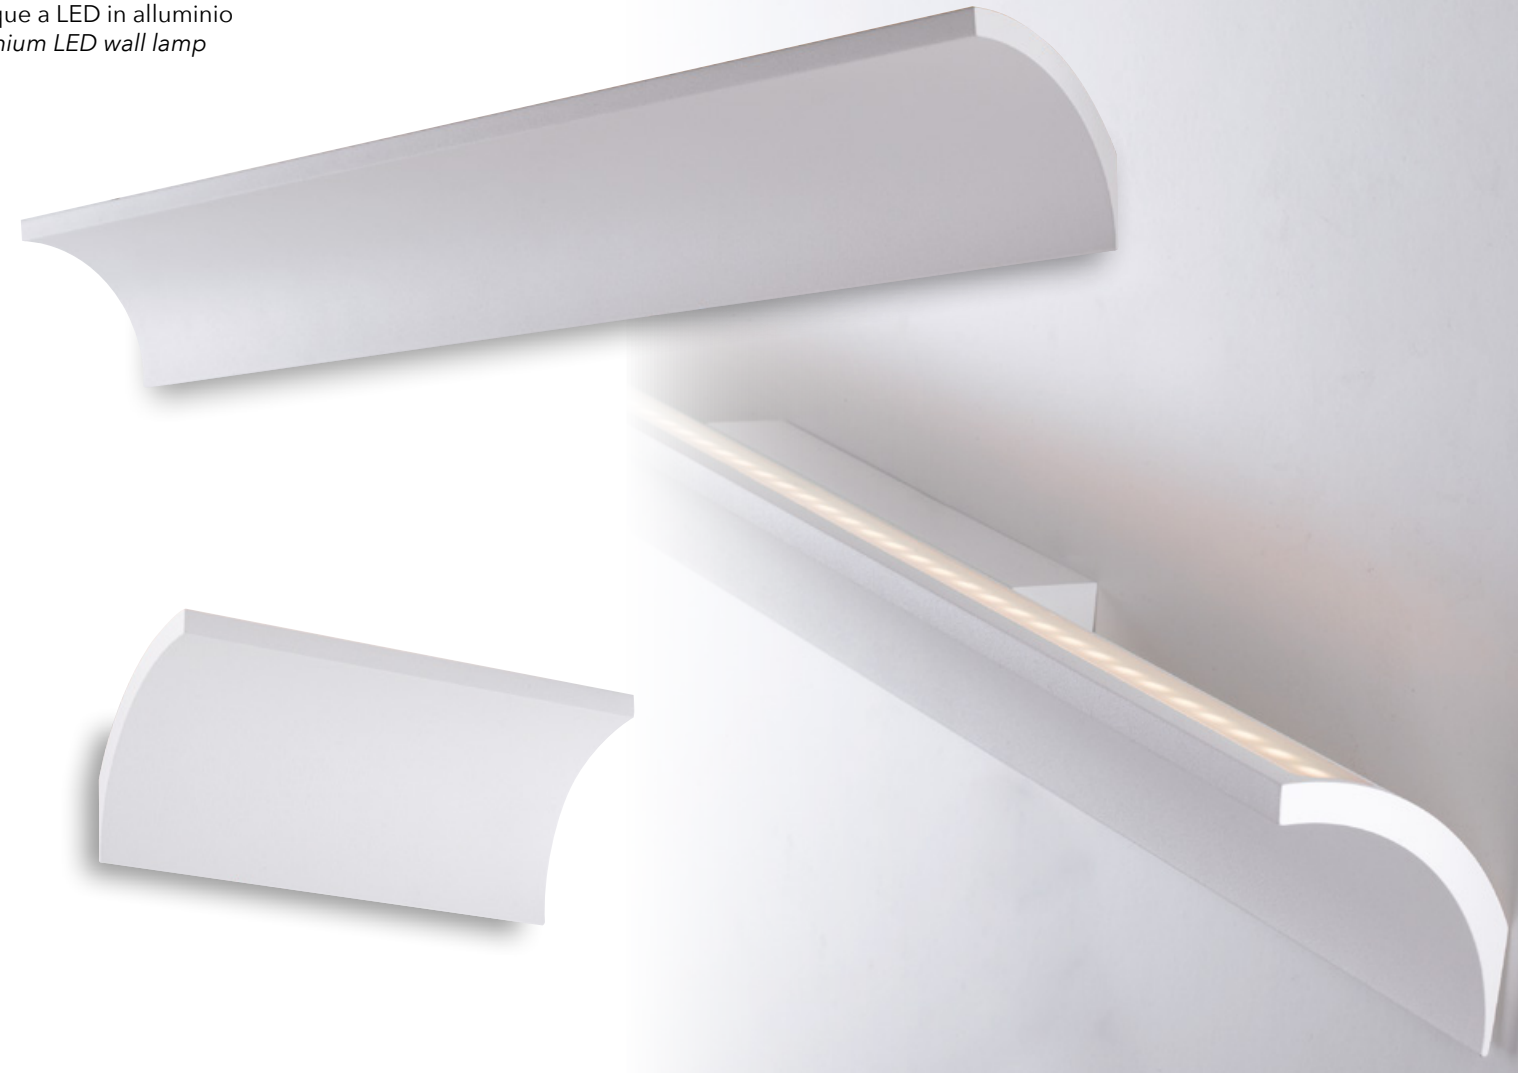

MUSTANG

Applique a LED in alluminio
Aluminium LED wall lamp