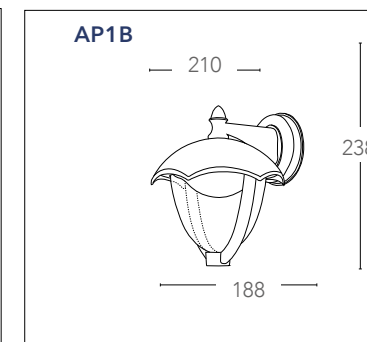

informazioni tecniche - technical information

LANT-MEGAN/AP1A 8031440361453	4000K	12W	800 Lumen	IP43	>10 000 on/off	h 15 000	230V DRIVER FREE
LANT-MEGAN/AP1A-S 8031440361460	4000K	12W	800 Lumen	IP43	>10 000 on/off	h 15 000	230V DRIVER FREE 90° 10LUX 5sec.- 5 min. 1-8 m
LANT-MEGAN/AP1B 8031440361477	4000K	12W	800 Lumen	IP43	>10 000 on/off	h 15 000	230V DRIVER FREE
LANT-MEGAN/S1 8031440361507	4000K	12W	800 Lumen	IP43	>10 000 on/off	h 15 000	230V DRIVER FREE