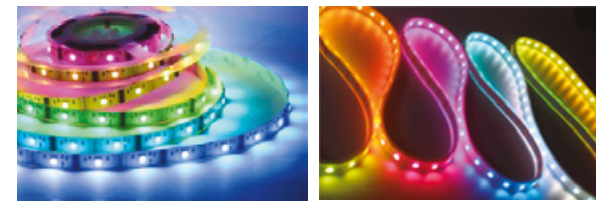

164 giochi di colore

informazioni tecniche - technical information

STRIP-RGB-XL-KIT 8031436801239

24W 12V
2400 Lumen
SMD
>10 000 on/off
h 25 000
driver incluso

150XLED SMD3528