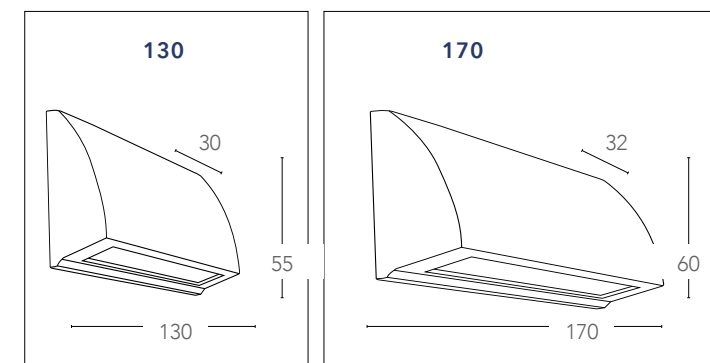

ONYX

Incasso a parete segnapassi in alluminio LED integrato finitura gofrato nero o bianco
LED built-in aluminium in ground or wall spot light nickel finish

informazioni tecniche - technical information

INC-ONYX-Q1 NERO
8031440361262

2W

144 Lumen

45°

>10 000 on/off

h 25 000

230V
DRIVER FREE

informazioni tecniche - technical information

INC-ONYX-R1 NERO
8031440361225

2W

144 Lumen

45°

>10 000 on/off

h 25 000

230V
DRIVER FREE

INC-ONYX-R1 BCO
8031440361248

2W

144 Lumen

45°

>10 000 on/off

h 25 000

230V
DRIVER FREE

SHELBY

Applique a LED in alluminio
Aluminium LED wall lamp

informazioni tecniche - technical information

LED-W-SHELBY-130
8031440361002

4W

120Lumen

>10 000 on/off

h 25 000

driver incluso

LED-W-SHELBY-170
8031440361019

6W

240 Lumen

>10 000 on/off

h 25 000

driver incluso