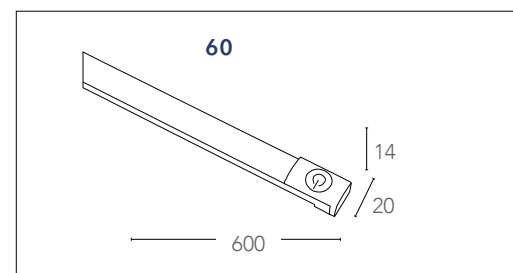

informazioni tecniche - technical information

LEDBAR-100CM 8031433121200	4000K	15W 12V	1200Lumen	120°	>10 000 on/off	h 25 000	AC/DC 15W INPUT: 230V ~ 50Hz OUTPUT: 12V --- 1,2A non include - not included	touch
LEDBAR-60CM 8031433131209	4000K	10W 12V	750 Lumen	120°	>10 000 on/off	h 25 000	AC/DC 10W INPUT: 230V ~ 50Hz OUTPUT: 12V --- 0,8A non include - not included	touch
LEDBAR-100CM-C 8031440359313	3000K	15W 12V	1200Lumen	120°	>10 000 on/off	h 25 000	AC/DC 15W INPUT: 230V ~ 50Hz OUTPUT: 12V --- 1,2A non include - not included	touch
LEDBAR-60CM-C 8031440359290	3000K	10W 12V	750 Lumen	120°	>10 000 on/off	h 25 000	AC/DC 10W INPUT: 230V ~ 50Hz OUTPUT: 12V --- 0,8A non include - not included	touch