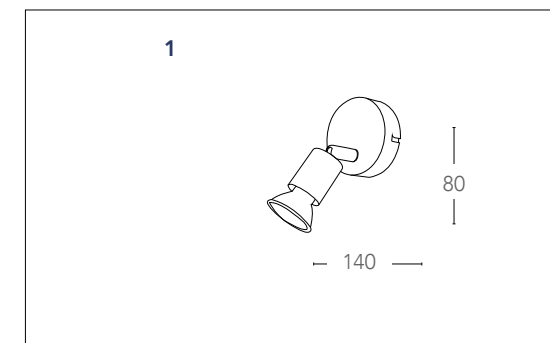

informazioni tecniche - technical information

SPOT-COOPER-1 8031440360913	1xGU10 3W LED include - included	4000K	1X3W	250 Lumen	100°	>10 000 on/off	h 25 000
SPOT-COOPER-2 8031440360920	2xGU10 3W LED include - included	4000K	2X3W	500 Lumen	100°	>10 000 on/off	h 25 000
SPOT-COOPER-3 8031440360937	3xGU10 3W LED include - included	4000K	3X3W	750 Lumen	100°	>10 000 on/off	h 25 000
SPOT-COOPER-4 8031440360944	4xGU10 3W LED include - included	4000K	4X3W	1000 Lumen	100°	>10 000 on/off	h 25 000