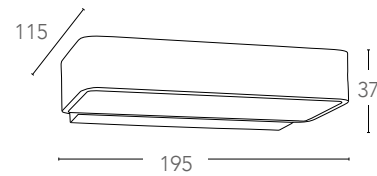

OMEGA

Applique a LED in alluminio bianco gofrato
Aluminium LED wall lamp