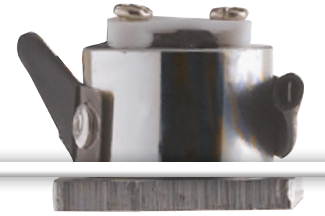

SIRIO

Kit 3pz incasso in alluminio pressofuso finitura nickel spazzolato LED integrato
Kit 3 pcs diecast aluminium down light brush nickel color built-in LED