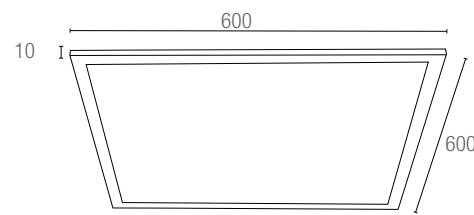

informazioni tecniche - technical information

LED-PANEL-60X60-M-UGR19 8031440361835	4000K	40W	3600 Lumen	UGR<19 multiposition	120°	>10 000 on/off	h 20 000	driver incluso
LED-PANEL-60X60-UGR19 8031440357524	4000K	40W	3600 Lumen	UGR<19 single position	120°	>10 000 on/off	h 20 000	driver incluso
LED-PANEL-60X60 8031440352444	4000K	40W	3600 Lumen		120°	>10 000 on/off	h 20 000	driver incluso
LED-PANEL-C-60X60 8031440354868	3000K	40W	3600 Lumen		120°	>10 000 on/off	h 20 000	driver incluso
LED-PANEL-F-60X60 8031440354929	5000K	40W	3600 Lumen		120°	>10 000 on/off	h 20 000	driver incluso

foro
602x602 mm