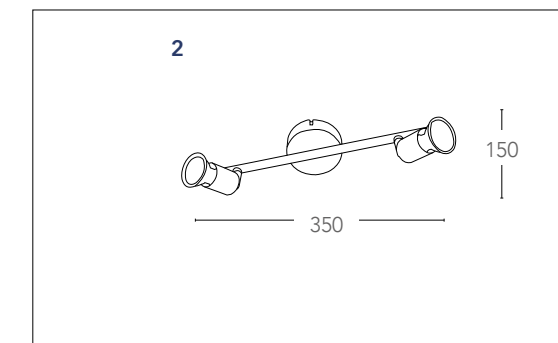

informazioni tecniche - technical information

SPOT-COOPER-1 8031440360913	1xGU10 3W LED include - included	4000K	1X3W	250 Lumen	100°	>10 000 on/off	h 25 000
SPOT-COOPER-2 8031440360920	2xGU10 3W LED include - included	4000K	2X3W	500 Lumen	100°	>10 000 on/off	h 25 000
SPOT-COOPER-3 8031440360937	3xGU10 3W LED include - included	4000K	3X3W	750 Lumen	100°	>10 000 on/off	h 25 000
SPOT-COOPER-4 8031440360944	4xGU10 3W LED include - included	4000K	4X3W	1000 Lumen	100°	>10 000 on/off	h 25 000