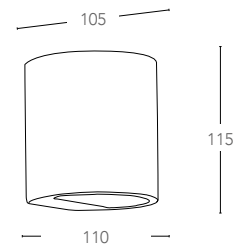

## SHINE

Applique a parete in gesso verniciabile  
Gypsun wall lamp paintable

informazioni tecniche - technical information

I-SHINE-AP  
8031434191219

1xG9 max 28W  
non include - not included