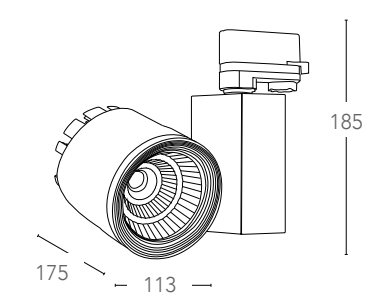

informazioni tecniche - technical information

NERO	LED-TRAIN-B-40WM 8031440360289	4000K	40W	☀️ 4000 Lumen	40°	PF 0,90	>15 000 on/off	h 25 000	🔌 driver incluso
	LED-TRAIN-B-40WC 8031440360456	3000K	40W	☀️ 4000 Lumen	40°	PF 0,90	>15 000 on/off	h 25 000	🔌 driver incluso
BIANCO	LED-TRAIN-W-40WM 8031440360296	4000K	40W	☀️ 4000 Lumen	40°	PF 0,90	>15 000 on/off	h 25 000	🔌 driver incluso
	LED-TRAIN-W-40WC 8031440360449	3000K	40W	☀️ 4000 Lumen	40°	PF 0,90	>15 000 on/off	h 25 000	🔌 driver incluso