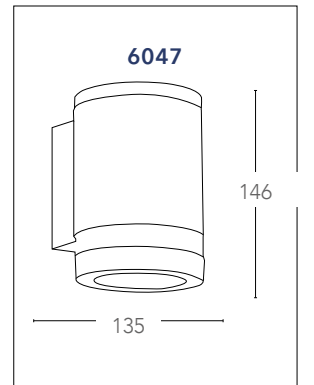

FOCUS

Lampada in alluminio pressofuso
Die cast aluminium lamp

informazioni tecniche - technical information

I-6047/SILVER
8031420171072

1xGX53 max 25w
include - included

informazioni tecniche - technical information

I-6041/NERO
8031420511076

1xGU10 max 35w
include - included

I-6048/SILVER
8031420181071

1xGU10 max 35w
include - included