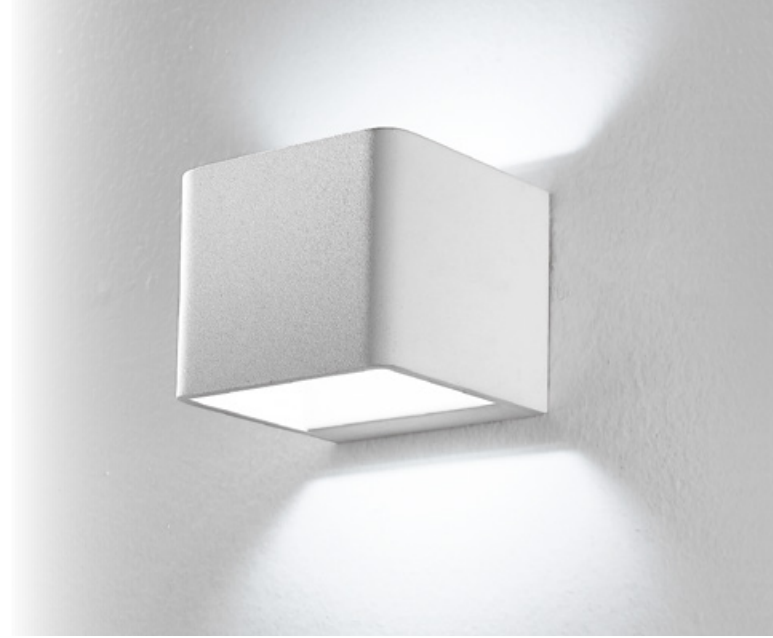

## ATLAS

Applique a LED in alluminio bianco gofrato  
Aluminium LED wall lamp

informazioni tecniche - technical information

LED-W-ATLAS/6W  
8031433071208