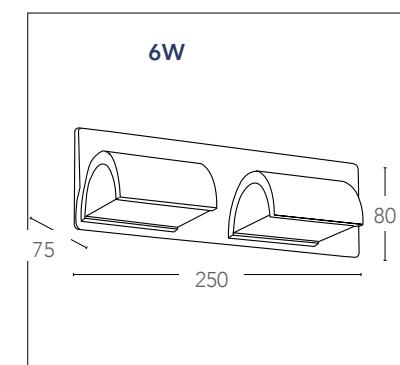

## VEGA

Applique a LED in alluminio cromato con diffusore in acrilico  
Aluminium LED wall lamp with acrylic diffuser

informazioni tecniche - technical information

LED-W-VEGA/6W  
8031432991200

3500K 6W 400Lumen 180° >10 000 on/off h 25 000 driver incluso