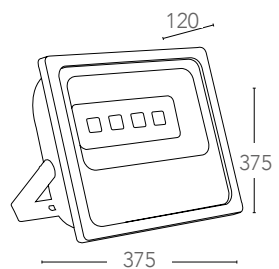

informazioni tecniche - technical information

LED-ELIOS/100W
8031440357159

6000K 100W 8000 Lumen 120° PF 0,90 IP65 >10 000 on/off h 25 000 driver incluso