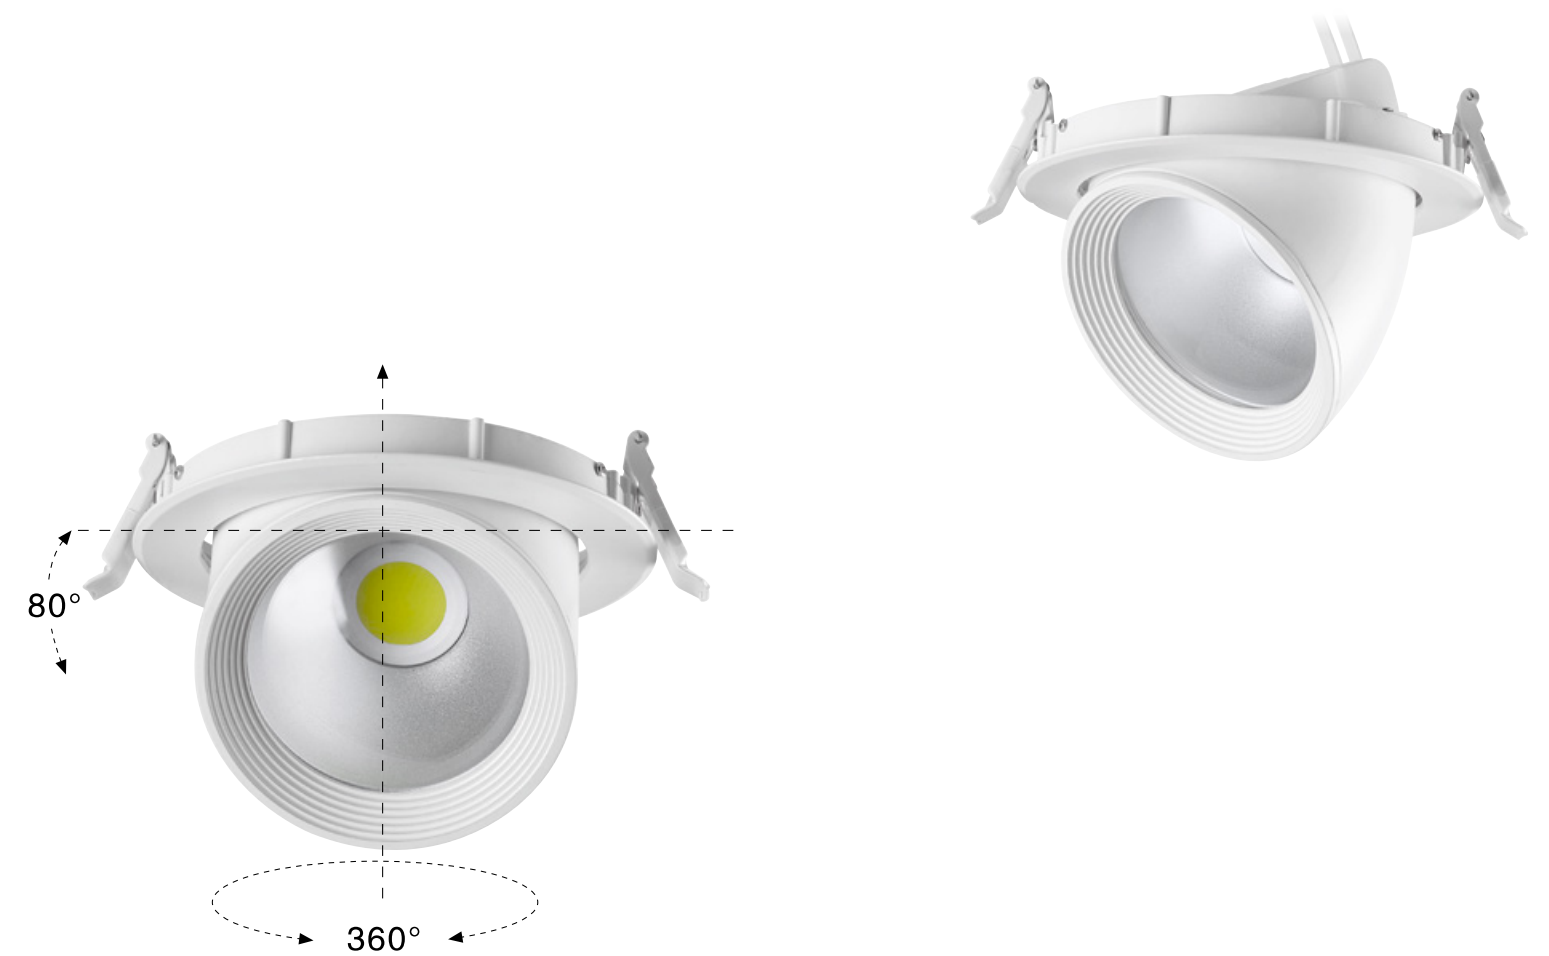

## DELTA

Incasso orientabile Snooker bianco satinato riflettore silver LED COB integrato  
Diecast aluminium adjustable down light in satin white color built-in COB LED