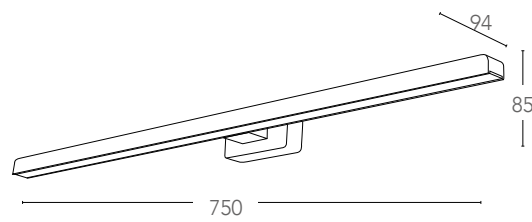

informazioni tecniche - technical information

	LED-W-LANCER NERO 8031440361217	4000K	17W	☀️ 1360Lumen	⚠️ 120°	💧 IP54	🔌 >10 000 on/off	🕒 h 25 000	🔌 driver incluso
NERO	LED-W-LANCER BCO 8031440361200	4000K	17W	☀️ 1360 Lumen	⚠️ 120°	💧 IP54	🔌 >10 000 on/off	🕒 h 25 000	🔌 driver incluso
	BCO