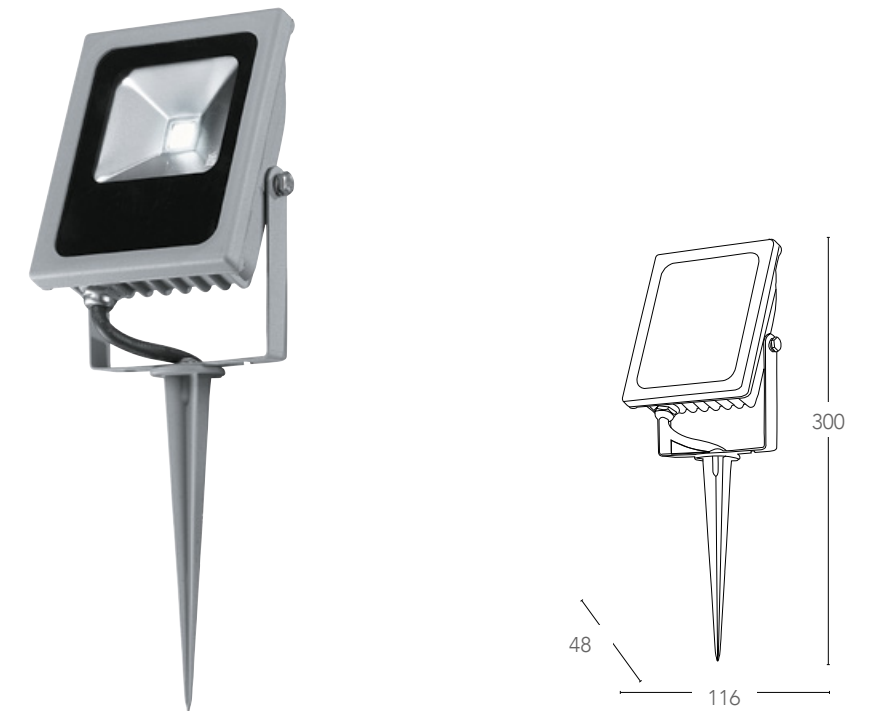

## KRONOS

Proiettore LED integrato con picchetto finitura silver  
LED built-in LED flood light with spike silver finish

informazioni tecniche - technical information

LED-KRONOS/SPK-10W  
8031435991238

4000K 10W 800 Lumen 120° IP65 >10 000 on/off h 20 000 driver incluso