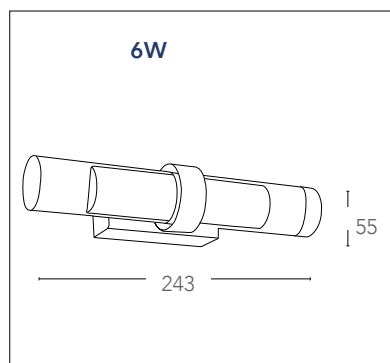

informazioni tecniche - technical information

LED-W-VEGA/6W
8031432991200

3500K 6W 400Lumen 180° >10 000 on/off h 25 000 driver incluso

LED-W-VEGA/3W
8031432961203

3500K 3W 200 Lumen 180° >10 000 on/off h 25 000 driver incluso