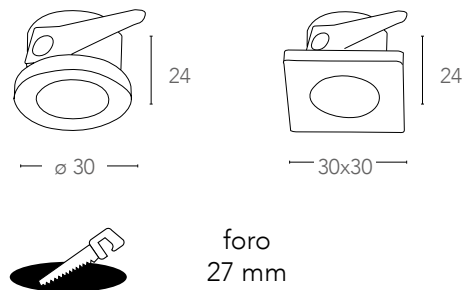

informazioni tecniche - technical information

INC-SIRIO-R1 8031433991216	4000K	1W	50 Lumen	30°	>15 000 on/off	h 25 000	350mA>12V
INC-SIRIO-Q1 8031433961219	4000K	1W	50 Lumen	30°	>15 000 on/off	h 25 000	350mA>12V

Connessione in serie
Serie connection sistem
Driver page 343
I-DRIVER/3W IP67
I-DRIVER/18W