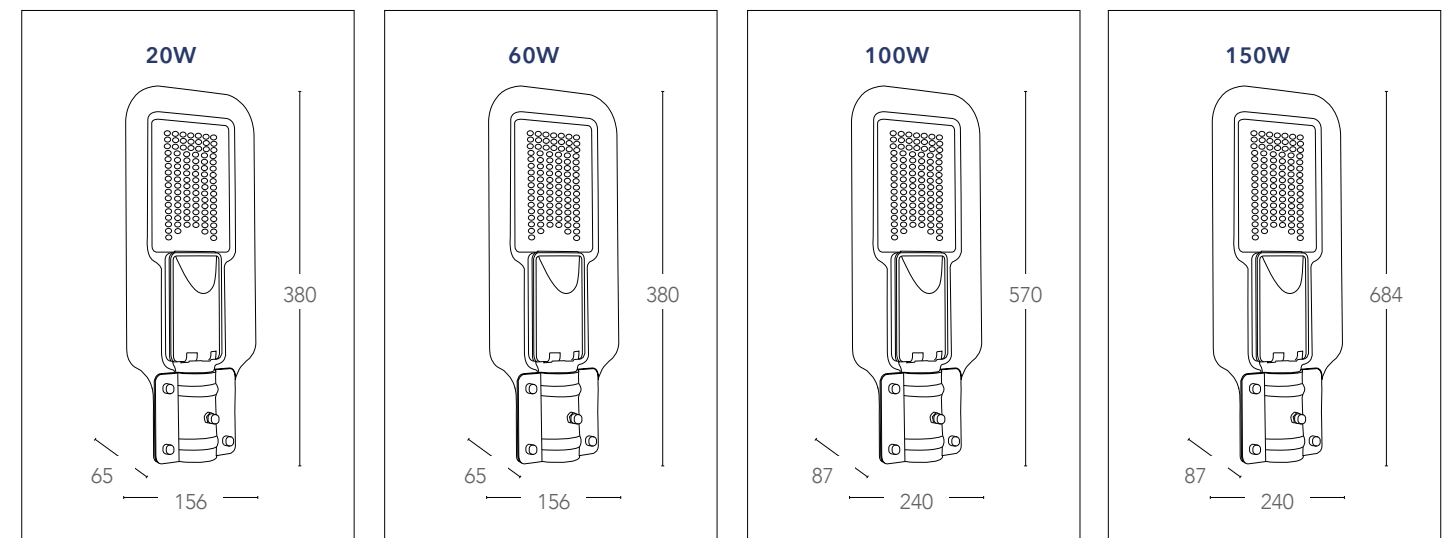

informazioni tecniche - technical information

LED-VISION-20 8031440358866	4000K	20W	☀️ 2000 Lumen	📐 150x90°	💧 IP65	🔌 >15 000 on/off	🕒 h 40 000	🔧 driver incluso
LED-VISION-60 8031440358873	4000K	60W	☀️ 6000 Lumen	📐 150x90°	💧 IP65	🔌 >15 000 on/off	🕒 h 40 000	🔧 driver incluso
LED-VISION-100 8031440358842	4000K	100W	☀️ 10000 Lm	📐 150x90°	💧 IP65	🔌 >15 000 on/off	🕒 h 40 000	🔧 driver incluso
LED-VISION-150 8031440358859	4000K	150W	☀️ 15000 Lm	📐 150x90°	💧 IP65	🔌 >15 000 on/off	🕒 h 40 000	🔧 driver incluso
LED-VISION-ADAT50 8031440358828	Adattatore per 20W e 60W							
LED-VISION-ADAT60 8031440358835	Adattatore per 100W e 150W