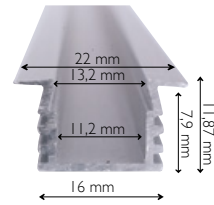

PROFILI

informazioni tecniche - technical information