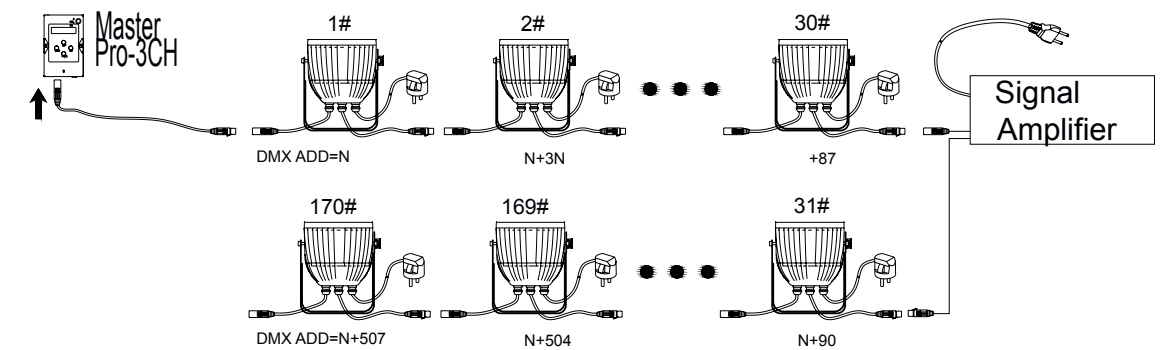

CONTROLLER

Scatola comando fari proiettori LED 6 canali collegabili DMX 18 canali
LED lamp control box 6 output ports, connectable with DMX 18-channel

CONTROLLER-CTR-RGB
8031440358026

CONTROLLO C/PORTA DMX512 LED RGB INPUT 230V AC
OUTPUT 12V/24V DC 300W 6 CANALI RGB (50W)

CONTROLLER-CTR-RGB12
8031440355438

CONTROLLO C/PORTA DMX512 LED RGB INPUT 230V AC
OUTPUT 12V DC 300W 6 CANALI RGB (50W)

CONTROLLER-PRO-3
8031440358033

CONTROLLER MASTER 3 CANALI PER USO PROIETTORI IN MODALITA EASY IN 230V OUT DMX/XLR-3 2 CANALI IP20

CONTROLLER-PRO-2
8031440358002

CONTROLLER DMX LED 3 CANALI RGB SEGNALE OUTPUT DMX/XLR-3 (DUE USCITE) IP20 CON CAVO CARICATORE