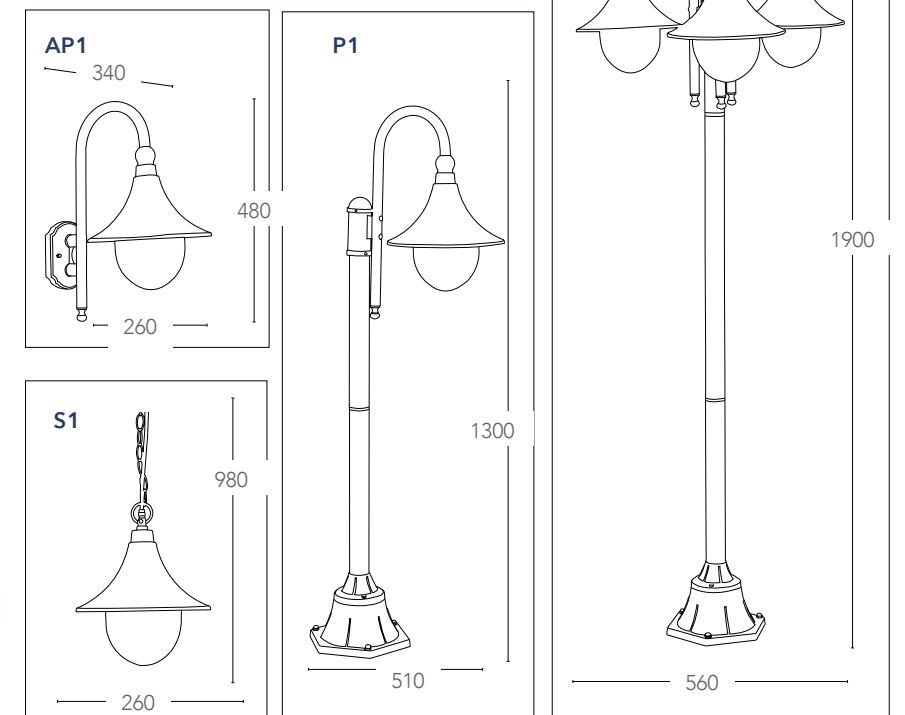

informazioni tecniche - technical information

LANT-PAVIA-AP1 8031440312028	1xE27 max 60w non include - not included	⏚	IP43
LANT-PAVIA-S1 8031440312042	1xE27 max 60w non include - not included	⏚	IP43
LANT-PAVIA-P1 8031440312035	1xE27 max 60w non include - not included	⏚	IP43
LANT-PAVIA-P3 8031440312011	3xE27 max 60w non include - not included	⏚	IP43