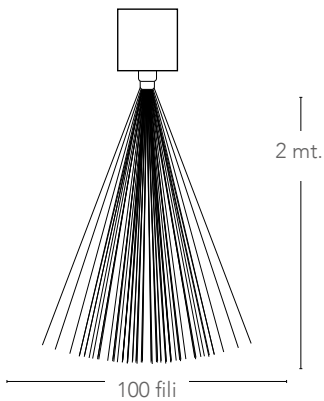

informazioni tecniche - technical information

FIBRAOTTICA-LED-RGB
8031436691236