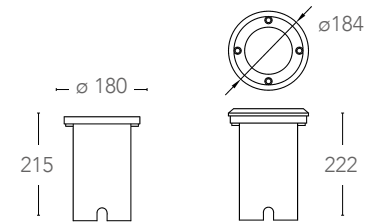

DRIVE

Faro calpestabile da incasso a pavimento acciaio inox
Walkable stainless steel built-in

informazioni tecniche - technical information

I-DRIVE-R1
8031440313261

1xGU10 max 42w
non include - not included

informazioni tecniche - technical information

I-DRIVE-M-R1
8031440313247

1xGU10 max 42w
non include - not included

informazioni tecniche - technical information

I-DRIVE-Q1
8031440313254

1xGU10 max 42w
non include - not included

informazioni tecniche - technical information

I-DRIVE-E27
8031440313230

1xE27 max 60w
non include - not included