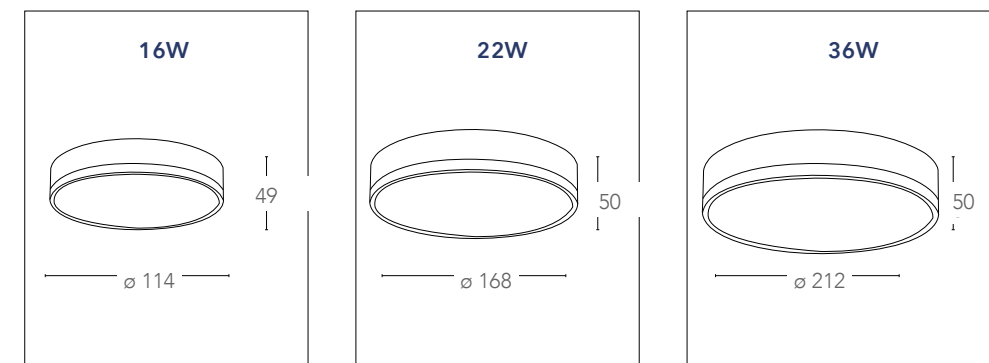

informazioni tecniche - technical information

LED-KLIO-R11 8031440358675	4000K	16W	1300Lumen	120°	>10 000 on/off	h 25 000	driver incluso
LED-KLIO-R17 8031440363587	4000K	22W	2000 Lumen	120°	>10 000 on/off	h 25 000	driver incluso
LED-KLIO-R21 8031440363594	4000K	36W	2900 Lumen	120°	>10 000 on/off	h 25 000	driver incluso