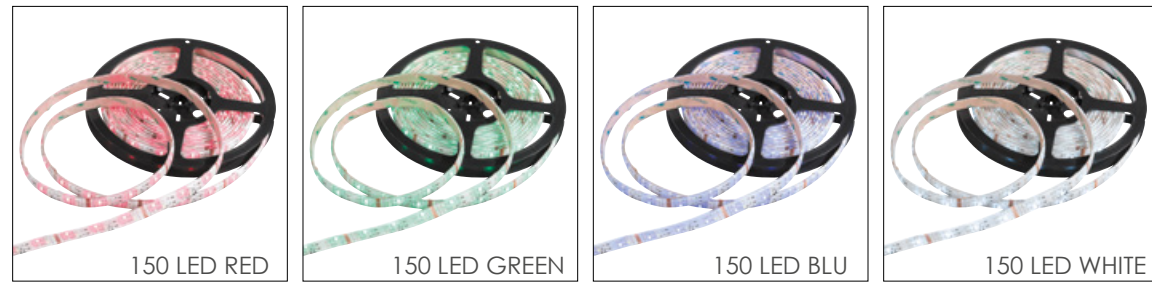

KIT STRIP

Striscia luci LED rotoli da 5mt.
LED strip light 5mt. roll

informazioni tecniche - technical information

STRIP-RGBW-KIT 8031436831236

48W 12V
2400 Lumen
SMD
>10 000 on/off
h 25 000
driver incluso

600XLED SMD3528