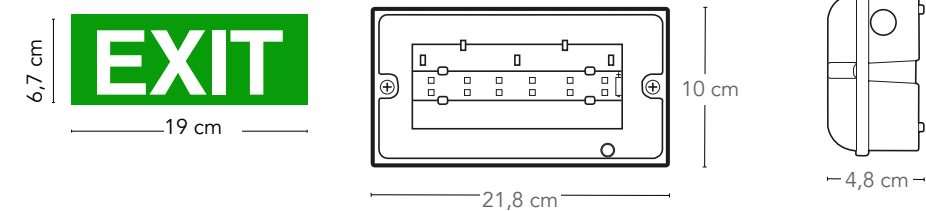

>10 000 on/off

Ni-Cd 4,8V 900 mAh

carica/recharge 12h

h 30 000

life time 4 years

3h full emergency light

adesivo incluso - label included

X	1	****	180
---	---	------	-----