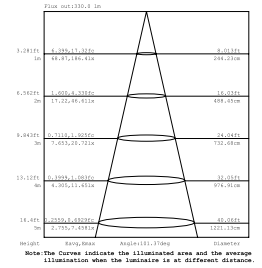

INC-POOL-PAR56 ARMATURA ABS PER PAR56
8031440359511