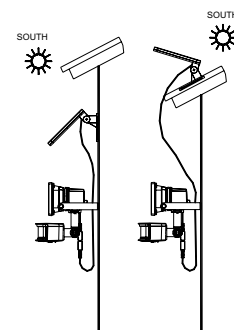

ELIOS

Proiettore LED con sensore e pannello solare policristallino
LED flood light with sensor and polycrystalline solar panel

informazioni tecniche - technical information

LED-ELIOS-SOLAR
8031440355124

9W

620 Lumen

INCL. 120°

>10 000 on/off

driver incluso

LUX 2 - LUX 2000
10SEC. - 1MIN.

h 25 000

lithium 7,4V 1800 mAh

carica/recharge 12h

ELIOS

Proiettore LED portatile
LED portable flood light

informazioni tecniche - technical information

LED-ELIOS-P/20W
8031436381236

20W

1600 Lumen

PF 0,90

>15 000 on/off

h 20 000

driver incluso