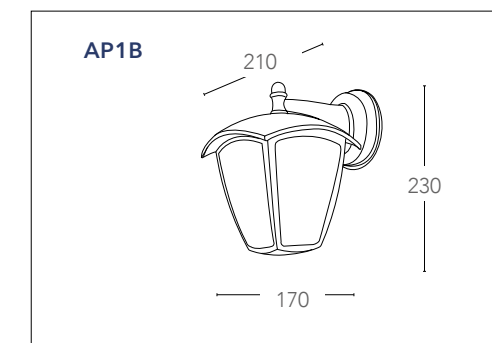

informazioni tecniche - technical information

LANT-LADY/AP1A 8031440361316	4000K	12W	800 Lumen	IP43	>10 000 on/off	h 15 000	230V DRIVER FREE
LANT-LADY/AP1A-S 8031440361323	4000K	12W	800 Lumen	IP43	>10 000 on/off	h 15 000	230V DRIVER FREE 90° 10LUX 5sec.- 5 min. 1-8 m
LANT-LADY/AP1B 8031440352130	4000K	12W	800Lumen	IP43	>10 000 on/off	h 15 000	230V DRIVER FREE