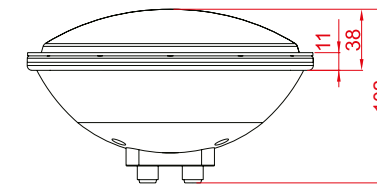

INC-POOL-PAR56 ARMATURA ABS PER PAR56
8031440359511