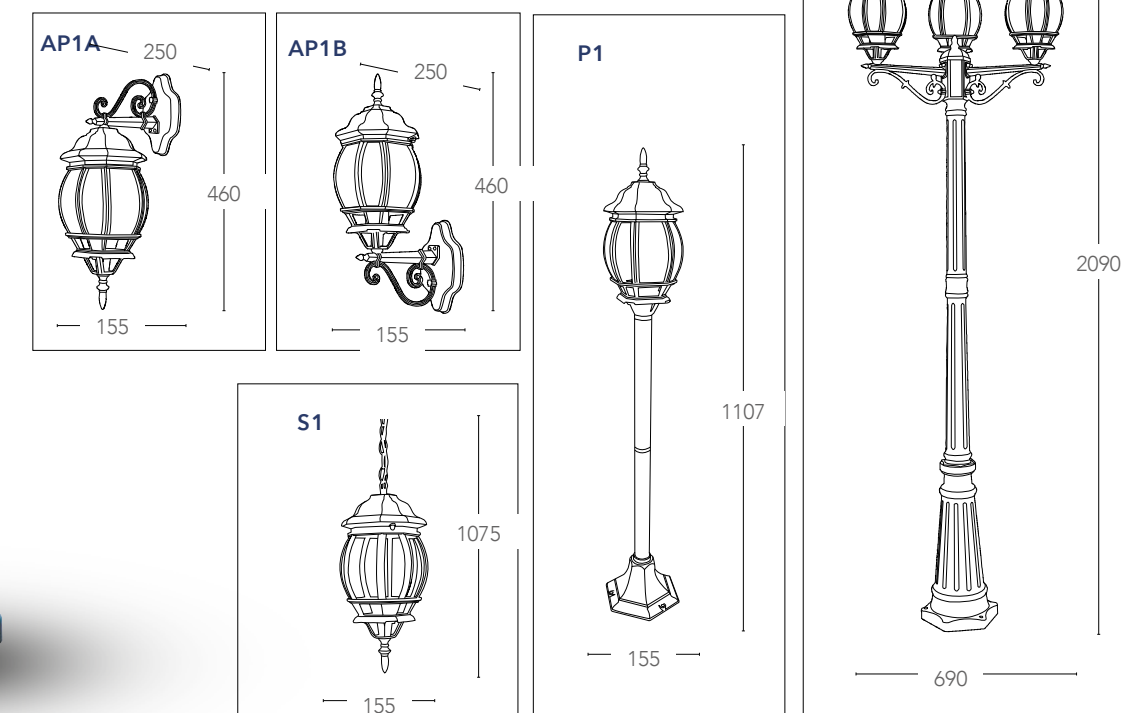

## VENEZIA

Lanterne in alluminio pressofuso con diffusore in vetro  
Diecast aluminium lantern with glass diffuser

informazioni tecniche - technical information

LANT-VENEZIA-AP1B 8031440311991	1xE27 max 60w non include - not included	⏏	IP43
LANT-VENEZIA-AP1A 8031440312004	1xE27 max 60w non include - not included	⏏	IP43
LANT-VENEZIA-L1 8031440311984	1xE27 max 60w non include - not included	⏏	IP43
LANT-VENEZIA-S1 8031440313285	1xE27 max 60w non include - not included	⏏	IP43
LANT-VENEZIA-P1 8031440313308	1xE27 max 60w non include - not included	⏏	IP43
LANT-VENEZIA-P3 8031440313292	3xE27 max 60w non include - not included	⏏	IP43