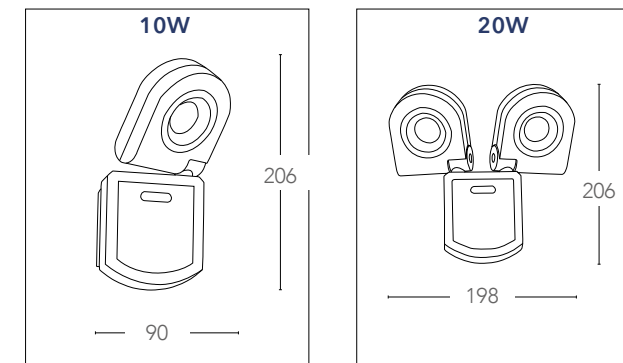

informazioni tecniche - technical information

LED-SHEDAR/10W 8031440001274	4000K	10W	720 Lumen	120°	10-2000LUX 10sec.- 60Sec.	120°	>10 000 on/off	h 25 000	driver incluso
	IP44								
LED-SHEDAR/20W 8031440011273	4000K	20W	1440 Lumen	120°	10-2000LUX 5sec.- 5Min.	140°	>10 000 on/off	h 25 000	driver incluso
	IP44