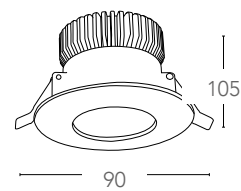

## KLIPPE

Incasso orientabile in 4 direzioni in alluminio pressofuso finitura bianco gofrato LED COB integrato  
Aluminium die cast down light adjustable in 4 direction embossed white finish built-in COB LED