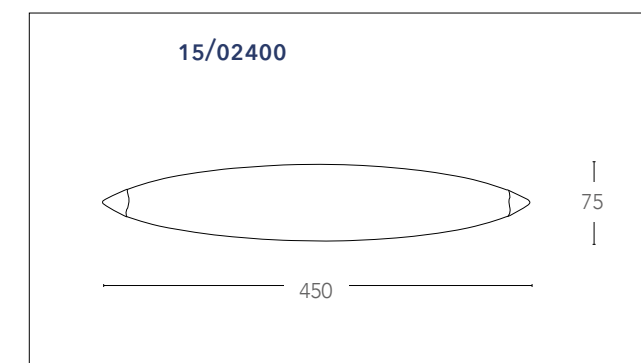

informazioni tecniche - technical information

15/02400
8031425791121

2xE14 max 40W
non include - not included

IP20

15/02300
8031422751098

1xE14 max 40W
non include - not included

IP20