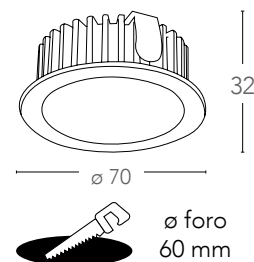

INC-FUSION-5W NIK 8031440361705	4000K	5W	230 Lumen	120°	>10 000 on/off	h 25 000	230V DRIVER FREE
INC-FUSION-5W BCO 8031440361736	4000K	5W	230 Lumen	120°	>10 000 on/off	h 25 000	230V DRIVER FREE
INC-FUSION-5W ORO 8031440361712	4000K	5W	230 Lumen	120°	>10 000 on/off	h 25 000	230V DRIVER FREE