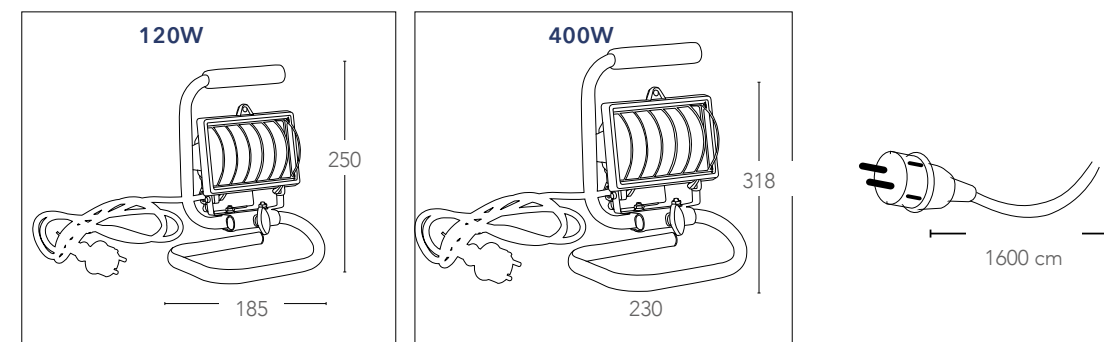

URANO

Proiettore alogeno in alluminio
Halogen flood lamp

informazioni tecniche - technical information

I-URANO-S/120W
8031438451258

1xR7s max 120w
non include - not included

I-URANO-S/400W
8031438401253

1xR7s max 400w
non include - not included

URANO

Proiettore alogeno in alluminio
Halogen flood lamp

informazioni tecniche - technical information

I-URANO-P/120W
8031438421251

1xR7s max 120w
non include - not included

I-URANO-P/400W
8031438361250

1xR7s max 400w
non include - not included

informazioni tecniche - technical information

informazioni tecniche - technical information

I-URANO/120W
8031438441259

1xR7s max 120w
non include - not included

I-URANO/400W
8031438681259

1xR7s max 400w
non include - not included

I-URANO/1000W
8031438371259

1xR7s max 1000w
non include - not included