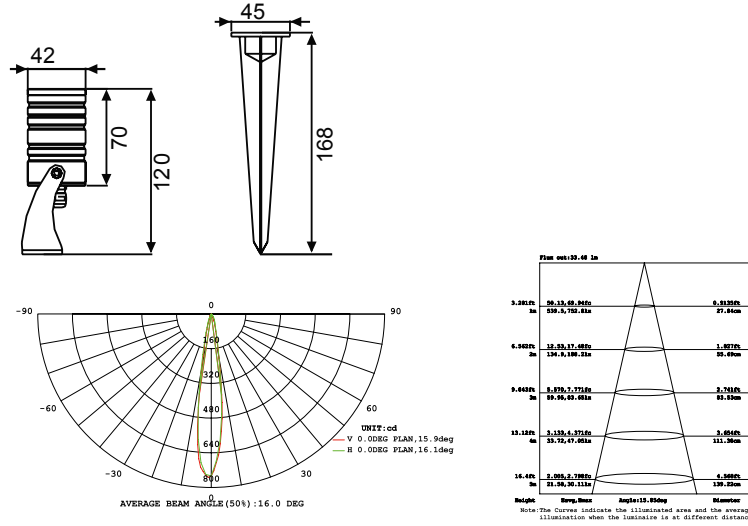

# IRIDE

Proiettore LED RGB FULL COLOR in alluminio  
LED RGB full color lamp in aluminium

**LED-IRIDE-3P**  
8031440358101

3X1W  
12-24V DC  
45°  
IP65

**LED-IRIDE-3P-BCO**  
8031440359719

6000K  
3X1W  
12-24V DC  
45°  
IP65