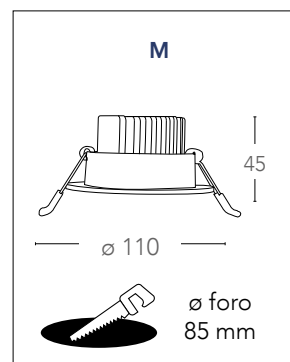

25°

40°

DC 12V

**NEPTUNE**

Proiettore LED RGB full color in alluminio  
 LED RGB full color lamp in aluminium

LED-NEPTUNE-36P  
 8031440358057

36X1W  
 24V DC

PAR56