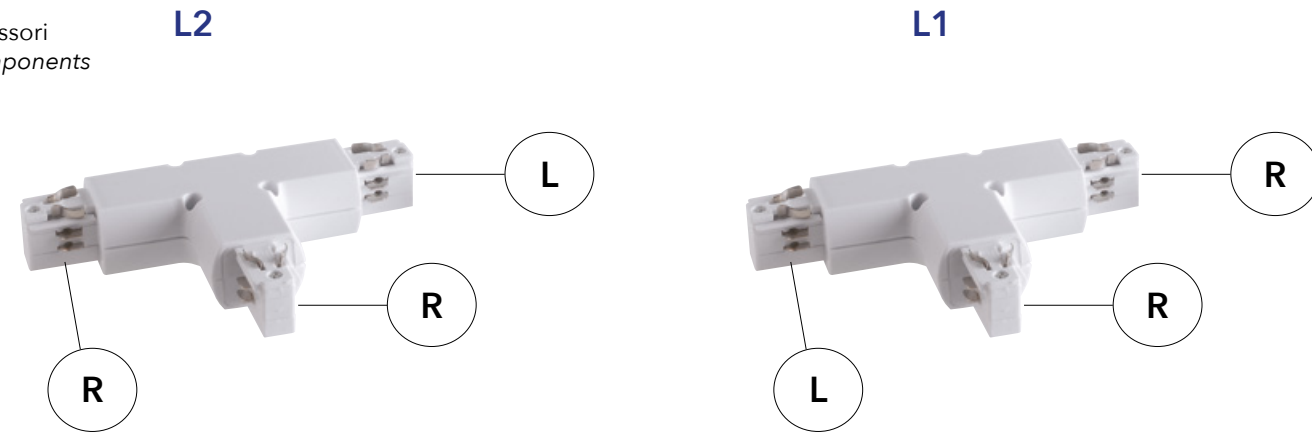

TRACK

Binari ed accessori
Track and components

informazioni tecniche - technical information

bianco - white

L2	LED-TRACK-T 8031440311571	Connettore destro a T per binari guida entrata L N + cavo di terra per circuito a 3 fasi <i>T connector right side for three phase track rail</i>
L1	LED-TRACK-T-L1 8031440358989	Connettore sinistro a T per binari guida entrata L N + cavo di terra per circuito a 3 fasi <i>T connector left side for three phase track rail</i>