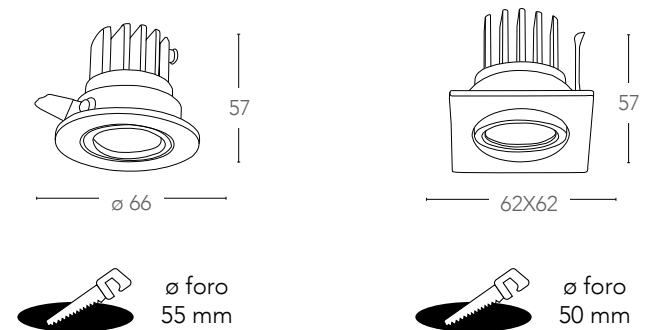

ZENIT

Incasso struttura in policarbonato LED integrato
Polycarbonate frame down light built-in LED

informazioni tecniche - technical information

NIK	INC-ZENIT-5W NIK 8031439901271	3000K	5W	400 Lumen	120°	25°	IP44	>10 000 on/off	h 25 000	230V DRIVER FREE
BCO	INC-ZENIT-5W BCO 8031439881276	3000K	5W	400 Lumen	120°	25°	IP44	>10 000 on/off	h 25 000	230V DRIVER FREE
CR	INC-ZENIT-5W CR 8031439891275	3000K	5W	400 Lumen	120°	25°	IP44	>10 000 on/off	h 25 000	230V DRIVER FREE
ORO	INC-ZENIT-5W ORO 8031439911270	3000K	5W	400 Lumen	120°	25°	IP44	>10 000 on/off	h 25 000	230V DRIVER FREE

POLARIS

Incasso orientabile in alluminio pressofuso LED COB integrato
Die cast adjustable down light built-in COB LED

informazioni tecniche - technical information

silver	INC-POLARIS-R3 8031432041196	4000K	3W	190 Lumen	24°	25°	>10 000 on/off	h 25 000	driver incluso
bianco white	INC-POLARIS-R3 BCO 8031429681169	4000K	3W	190 Lumen	24°	25°	>10 000 on/off	h 25 000	driver incluso
silver	INC-POLARIS-Q3 8031432051195	4000K	3W	190 Lumen	24°	25°	>10 000 on/off	h 25 000	driver incluso
bianco white	INC-POLARIS-Q3 BCO 8031429761168	4000K	3W	190 Lumen	24°	25°	>10 000 on/off	h 25 000	driver incluso

finitura silver goffrato
embossed silver finish

finitura bianco goffrato
embossed white finish