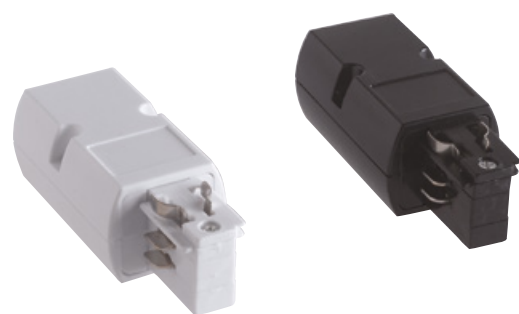

informazioni tecniche - technical information

bianco - white

LED-TRACK-FLEX  
8031440359085

nero - black

LED-TRACK-FLEX-NERO  
8031440359030

Connettore track flessibile per binari guida trifase  
Flexible power connector for three phase track rail