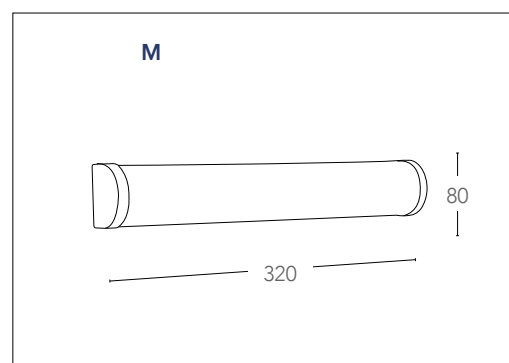

SHON

Applique in vetro con rifiniture in metallo cromo
Glass wall lamp and metal with metal chrome finish

informazioni tecniche - technical information

SPOT-B-SHON/M
8031432001190

2xE14 max 40W
non include - not included

IP20

SPOT-B-SHON/L
8031431991195

2xE14 max 40W
non include - not included

IP20

CE

STEFANY

Applique in vetro con rifiniture in metallo cromo
Glass wall lamp and metal with metal chrome finish

informazioni tecniche - technical information

15/02400
8031425791121

2xE14 max 40W
non include - not included

IP20

15/02300
8031422751098

1xE14 max 40W
non include - not included

IP20

CE