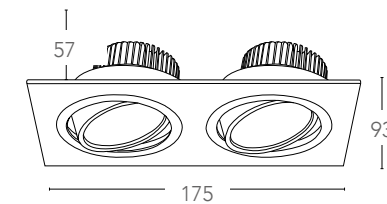

informazioni tecniche - technical information

	INC-GEMINI-PL6 8031432011199	4000K	2x5W	630 Lumen	87°	25°	>10 000 on/off	h 25 000	driver incluso
	INC-GEMINI-PL6 BCO 8031439191269	4000K	2x5W	630 Lumen	87°	25°	>10 000 on/off	h 25 000	driver incluso

finitura silver goffrato
embossed silver finish