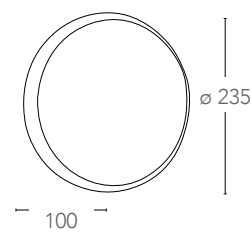

X	1	****	180	CLASSE A		SMD		Ra >80	CE		RoHS WEEE COMPLIANT

X	0	****	180	CLASSE A		SMD		Ra >80	CE		RoHS WEEE COMPLIANT