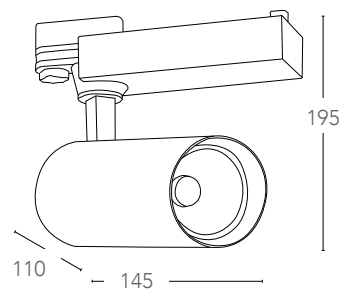

informazioni tecniche - technical information

NERO	LED-EAGLE-B-40WM 8031440358651	4000K	40W	4000 Lumen	40°	PF 0,90	>15 000 on/off	h 25 000	driver incluso
	LED-EAGLE-B-40WC 8031440358644	3000K	40W	4000 Lumen	40°	PF 0,90	>15 000 on/off	h 25 000	driver incluso
BIANCO	LED-EAGLE-W-40WM 8031440358637	4000K	40W	4000 Lumen	40°	PF 0,90	>15 000 on/off	h 25 000	driver incluso
	LED-EAGLE-W-40WC 8031440358620	3000K	40W	4000 Lumen	40°	PF 0,90	>15 000 on/off	h 25 000	driver incluso