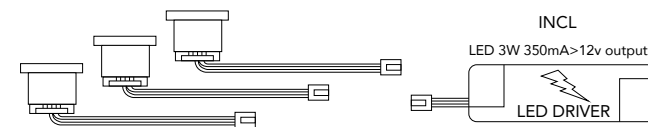

informazioni tecniche - technical information

INC-SIRIO-R1 8031433991216	4000K	1W	50 Lumen	30°	>15 000 on/off	h 25 000	350mA>12V
INC-SIRIO-Q1 8031433961219	4000K	1W	50 Lumen	30°	>15 000 on/off	h 25 000	350mA>12V

Connessione in serie
Serie connection sistem
Driver page 343
I-DRIVER/3W IP67
I-DRIVER/18W