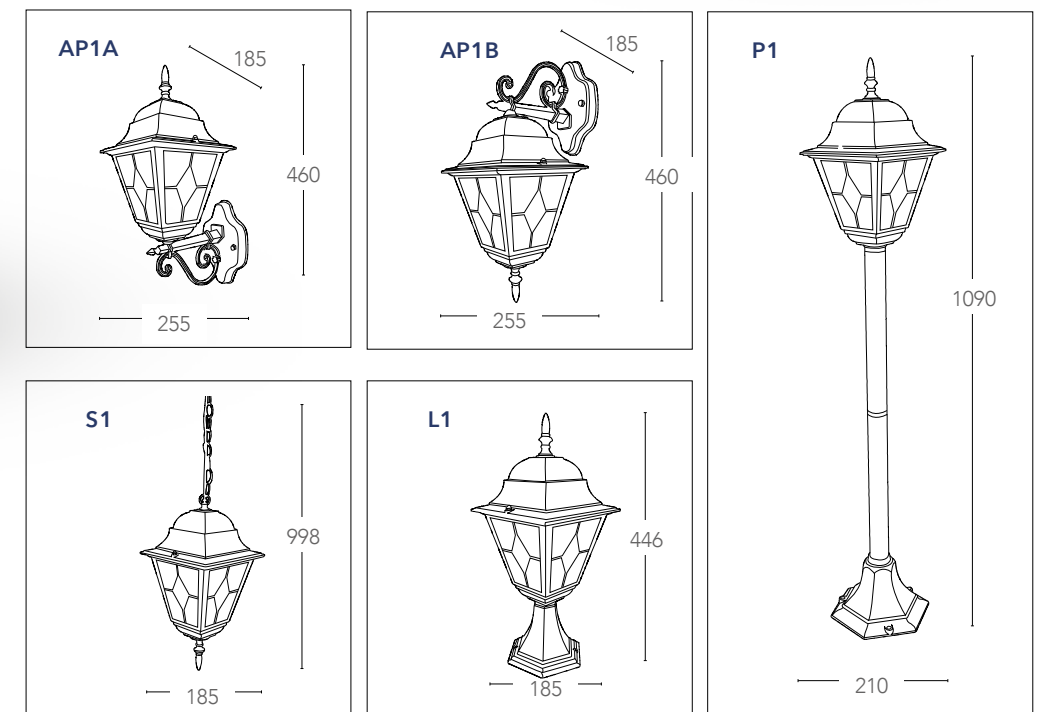

informazioni tecniche - technical information

LANT-PISA/AP1A 8031435561226	1xE27 max 60w non include - not included		
LANT-PISA/AP1B 8031435571225	1xE27 max 60w non include - not included		
LANT-PISA/L1 8031435551227	1xE27 max 60w non include - not included		
LANT-PISA/S1 8031435541228	1xE27 max 60w non include - not included		
LANT-PISA/P1 8031435531229	1xE27 max 60w non include - not included