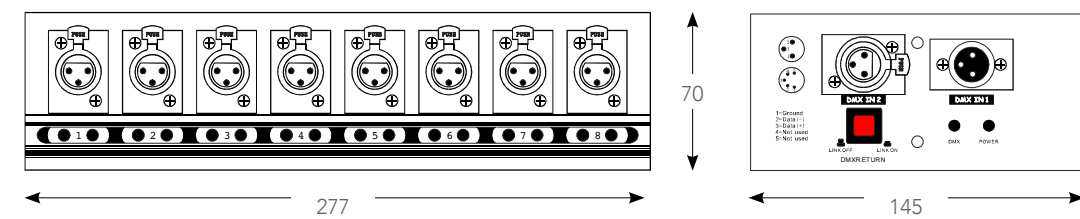

E-1. Recommended control mode and lamp

E-2. Other control modes and lamps

SPLITTER

SPLITTER-DMX-4  
8031440359542

SPLITTER DMX 6W XLR-3X4PCS XLR-5X4PCS