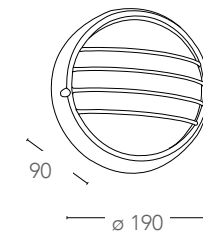

EASY

Plafoniera in poliammide con diffusore in vetro
Polyamide plastic ceiling lamp with glass diffuser

informazioni tecniche - technical information

NERO

BCO

I-EASY-S-NERO
8031440357890

1xE27 max 42w
non include - not included

I-EASY-S-BCO
8031440357883

1xE27 max 42w
non include - not included

SMART

Plafoniera in poliammide con diffusore in vetro
Polyamide plastic ceiling lamp with glass diffuser

informazioni tecniche - technical information

NERO

BCO

I-SMART-S-NERO
8031440357876

1xE27 max 42w
non include - not included

I-SMART-S-BCO
8031440357869

1xE27 max 42w
non include - not included

TOLEDO

Plafoniera in poliammide con diffusore in vetro
Polyamide plastic ceiling lamp with glass diffuser

informazioni tecniche - technical information

I-TOLEDO-BCO
8031440312073

1xE27 max 25w
non include - not included