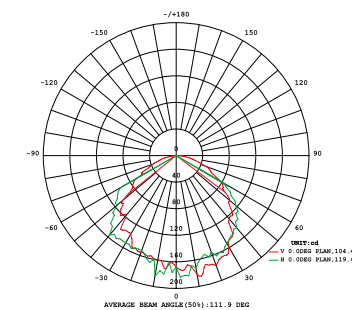

LED-PAR56-BCO
8031440359504

18X1W
12V DC

CABLE INCLUDED