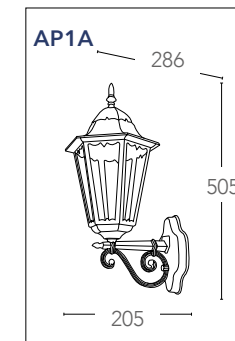

informazioni tecniche - technical information

LANT-FIRENZE/AP1A 8031430701177	1xE27 max 60w non include - not included	⏚	IP43
LANT-FIRENZE/AP1B 8031430711176	1xE27 max 60w non include - not included	⏚	IP43
LANT-FIRENZE/P1 8031430721175	1xE27 max 60w non include - not included	⏚	IP43
LANT-FIRENZE/S1 8031430741173	1xE27 max 60w non include - not included	⏚	IP43
LANT-FIRENZE/P3 8031430731174	3xE27 max 60w non include - not included	⏚	IP43