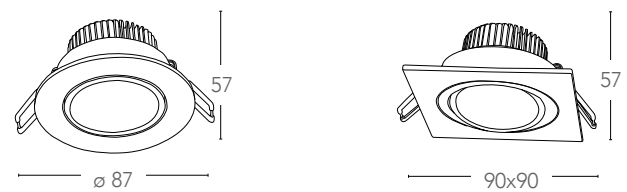

ORIONE

Incasso orientabile in alluminio pressofuso LED COB integrato
Die cast adjustable down light built-in COB LED

informazioni tecniche - technical information

	silver	INC-ORIONE-R6 8031432021198	4000K	6W	380 Lumen	87°	25°	>10 000 on/off	h 25 000	driver incluso
	bianco white	INC-ORIONE-R6 BCO 8031429771167	4000K	6W	380 Lumen	87°	25°	>10 000 on/off	h 25 000	driver incluso
	silver	INC-ORIONE-Q6 8031432031197	4000K	6W	380 Lumen	87°	25°	>10 000 on/off	h 25 000	driver incluso
	bianco white	INC-ORIONE-Q6 BCO 8031434361216	4000K	6W	380 Lumen	87°	25°	>10 000 on/off	h 25 000	driver incluso

finitura silver goffrato
embossed silver finish

finitura bianco goffrato
embossed white finish

GEMINI

Incasso orientabile in alluminio pressofuso LED COB integrato
Die cast adjustable down light built-in COB LED

informazioni tecniche - technical information

	INC-GEMINI-PL6 8031432011199	4000K	2x5W	630 Lumen	87°	25°	>10 000 on/off	h 25 000	driver incluso
	INC-GEMINI-PL6 BCO 8031439191269	4000K	2x5W	630 Lumen	87°	25°	>10 000 on/off	h 25 000	driver incluso

finitura silver goffrato
embossed silver finish

finitura bianco goffrato
embossed white finish