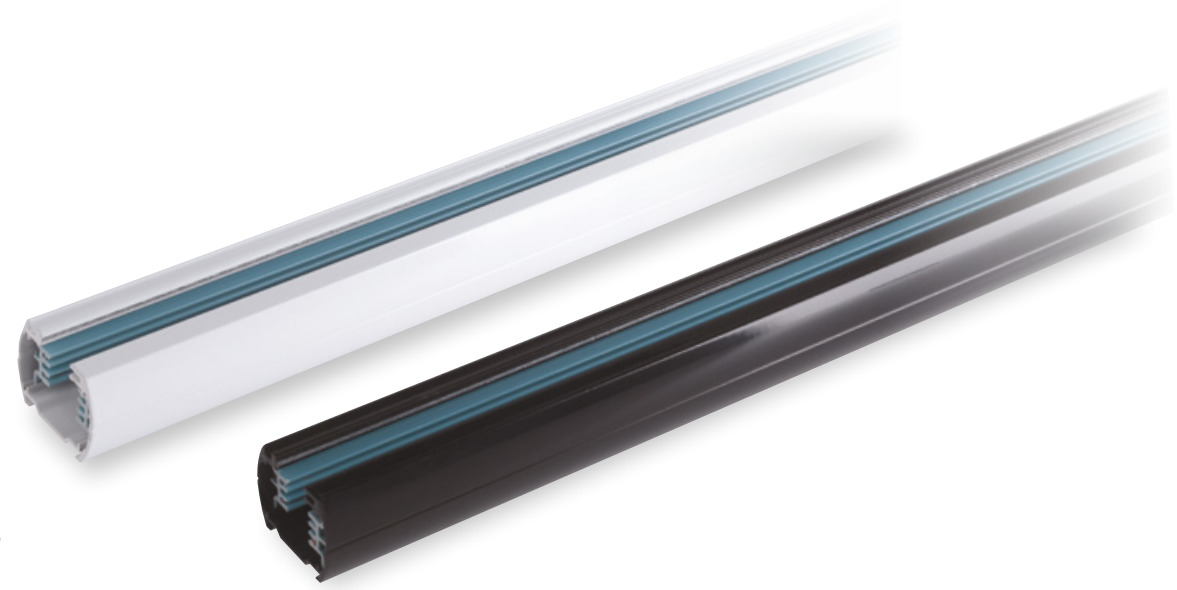

TRACK

Binari ed accessori
Track and components

informazioni tecniche - technical information

bianco - white

LED-TRACK-1M
8031439221263

nero - black

LED-TRACK-1M-NERO
8031440360425

Binari elettrificati trifasi in alluminio 1 mt (tappi inclusi)
Track rail in aluminium with threephase adaptor (endcap)

LED-TRACK-2M
8031440360340

LED-TRACK-2M-NERO
8031440360364

Binari elettrificati trifasi in alluminio 2 mt (tappi inclusi)
Track rail in aluminium with threephase adaptor (endcap)

LED-TRACK-3M
8031440360357

LED-TRACK-3M-NERO
8031440360371

Binari elettrificati trifasi in alluminio 3 mt (tappi inclusi)
Track rail in aluminium with threephase adaptor (endcap)