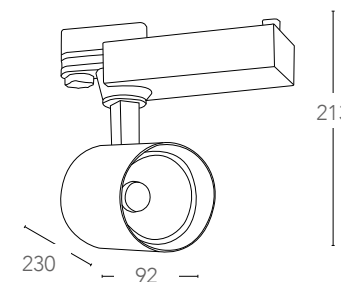

EAGLE

Faro binario con adattatore trifase in alluminio pressofuso rifiniture in bianco o nero goffrato LED COB integrato
Track light with three phase adaptor aluminum spotlight finish embossed white or black built-in COB LED

informazioni tecniche - technical information

	LED-EAGLE-B-10WM 8031440358774	4000K	10W	☀️ 1000 Lumen	40°	PF 0,90	⏻ >15 000 on/off	🕒 h 25 000	🔌 driver incluso
	LED-EAGLE-B-10WC 8031440358712	3000K	10W	☀️ 1000 Lumen	40°	PF 0,90	⏻ >15 000 on/off	🕒 h 25 000	🔌 driver incluso
	LED-EAGLE-W-10WM 8031440358750	4000K	10W	☀️ 1000 Lumen	40°	PF 0,90	⏻ >15 000 on/off	🕒 h 25 000	🔌 driver incluso
	LED-EAGLE-W-10WC 8031440358743	3000K	10W	☀️ 1000 Lumen	40°	PF 0,90	⏻ >15 000 on/off	🕒 h 25 000	🔌 driver incluso

EAGLE

Faro binario con adattatore trifase in alluminio pressofuso rifiniture in bianco o nero goffrato LED COB integrato
Track light with three phase adaptor aluminum spotlight finish embossed white or black built-in COB LED

informazioni tecniche - technical information

	LED-EAGLE-B-20WM 8031440358767	4000K	20W	☀️ 2000 Lumen	40°	PF 0,90	⏻ >15 000 on/off	🕒 h 25 000	🔌 driver incluso
	LED-EAGLE-B-20WC 8031440358798	3000K	20W	☀️ 2000 Lumen	40°	PF 0,90	⏻ >15 000 on/off	🕒 h 25 000	🔌 driver incluso
	LED-EAGLE-W-20WM 8031440358736	4000K	20W	☀️ 2000 Lumen	40°	PF 0,90	⏻ >15 000 on/off	🕒 h 25 000	🔌 driver incluso
	LED-EAGLE-W-20WC 8031440358729	3000K	20W	☀️ 2000 Lumen	40°	PF 0,90	⏻ >15 000 on/off	🕒 h 25 000	🔌 driver incluso