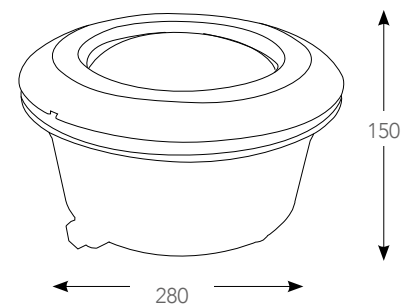

PAR56

LED-PAR56-RGB
8031440359535

18X1W
12V DC

CABLE INCLUDED

INC-POOL-PAR56 ARMATURA ABS PER PAR56
8031440359511

LED-PAR56-BCO
8031440359504

18X1W
12V DC

CABLE INCLUDED