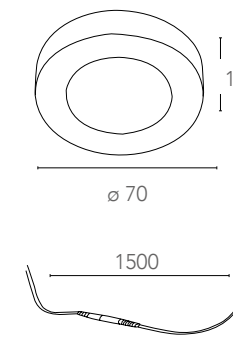

informazioni tecniche - technical information

LED-BLITZ-R3 8031440353274	4000K	3x5W	3x300 Lumen	105°	>10 000 on/off	h 25 000	driver incluso