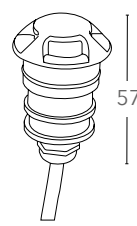

informazioni tecniche - technical information

LED-STEP-R-4
8031434011210

1W 3,5V DC

driver output min.
1w 3,5V 350mA
non include - not included