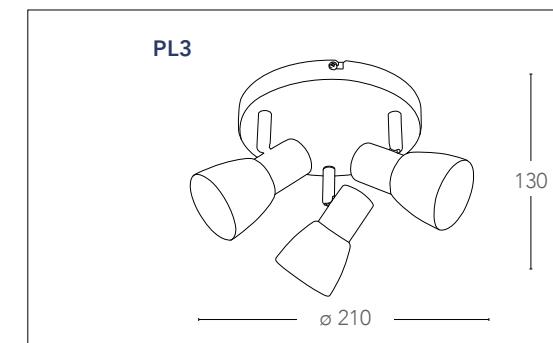

informazioni tecniche - technical information

SPOT-MITO-1
8031431791184
1xE14 max 40W
non include - not included

SPOT-MITO-PL3
8031431801180
3xE14 max 40W
non include - not included

SPOT-MITO-S3
8031431811189
3xE14 max 40W
non include - not included

SPOT-MITO-S4
8031431821188
4xE14 max 40W
non include - not included