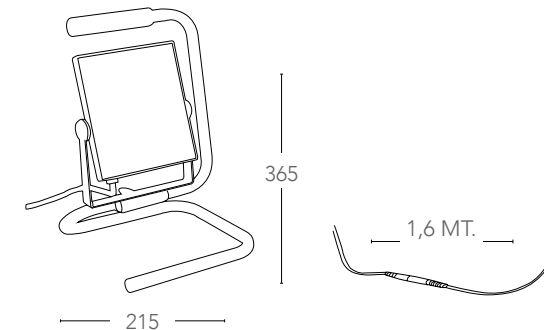

ELIOS

Proiettore LED con sensore e pannello solare policristallino
LED flood light with sensor and polycrystalline solar panel

informazioni tecniche - technical information

LED-ELIOS-SOLAR
8031440355124

9W

620 Lumen

INCL. 120°

>10 000 on/off

driver incluso

LUX 2 - LUX 2000
10SEC. - 1MIN.

h 25 000

lithium 7,4V 1800 mAh

carica/recharge 12h

ELIOS

Proiettore LED portatile
LED portable flood light

informazioni tecniche - technical information

LED-ELIOS-P/20W
8031436381236

20W

1600 Lumen

PF 0,90

>15 000 on/off

h 20 000

driver incluso