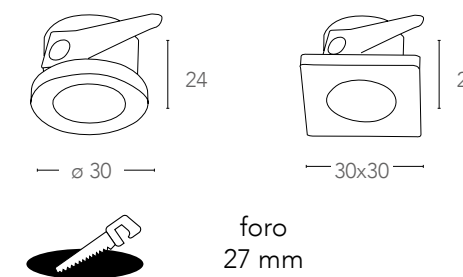

informazioni tecniche - technical information

INC-SIRIO-R1 8031433991216	4000K	1W	50 Lumen	30°	>15 000 on/off	h 25 000	350mA>12V
INC-SIRIO-Q1 8031433961219	4000K	1W	50 Lumen	30°	>15 000 on/off	h 25 000	350mA>12V

Connessione in serie
Serie connection sistem
Driver page 343
I-DRIVER/3W IP67
I-DRIVER/18W