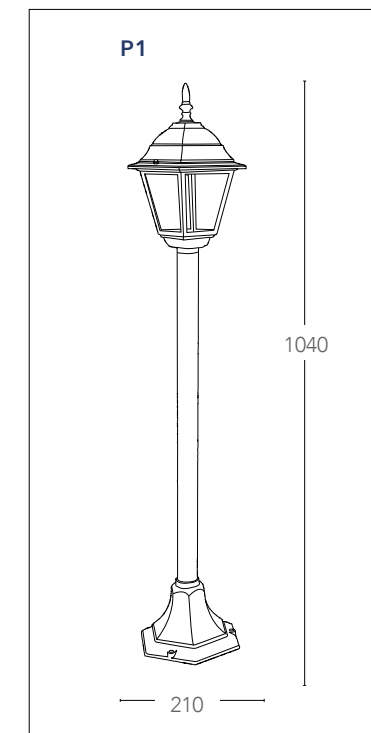

LANT-ROMA/P3

8031430781179

3xE27 max 60w
non include - not included