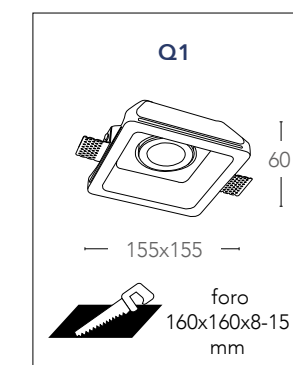

SNOW

Incassi in gesso verniciabili a scomparsa con vetro
Recess gypsun down light paintable with glass

informazioni tecniche - technical information

INC-SNOW-R
8031440351607

1xGU10 max 35w
non include - not included

INC-SNOW-Q
8031440351577

1xGU10 max 35w
non include - not included

MORGANA

Incassi in gesso verniciabili a scomparsa orientabile
Recess gypsun down light paintable adjustable

informazioni tecniche - technical information

INC-MORGANA-Q1
8031434231212

1xGU10 max 35w
non include - not included

INC-MORGANA-R1
8031434211214

1xGU10 max 35w
non include - not included