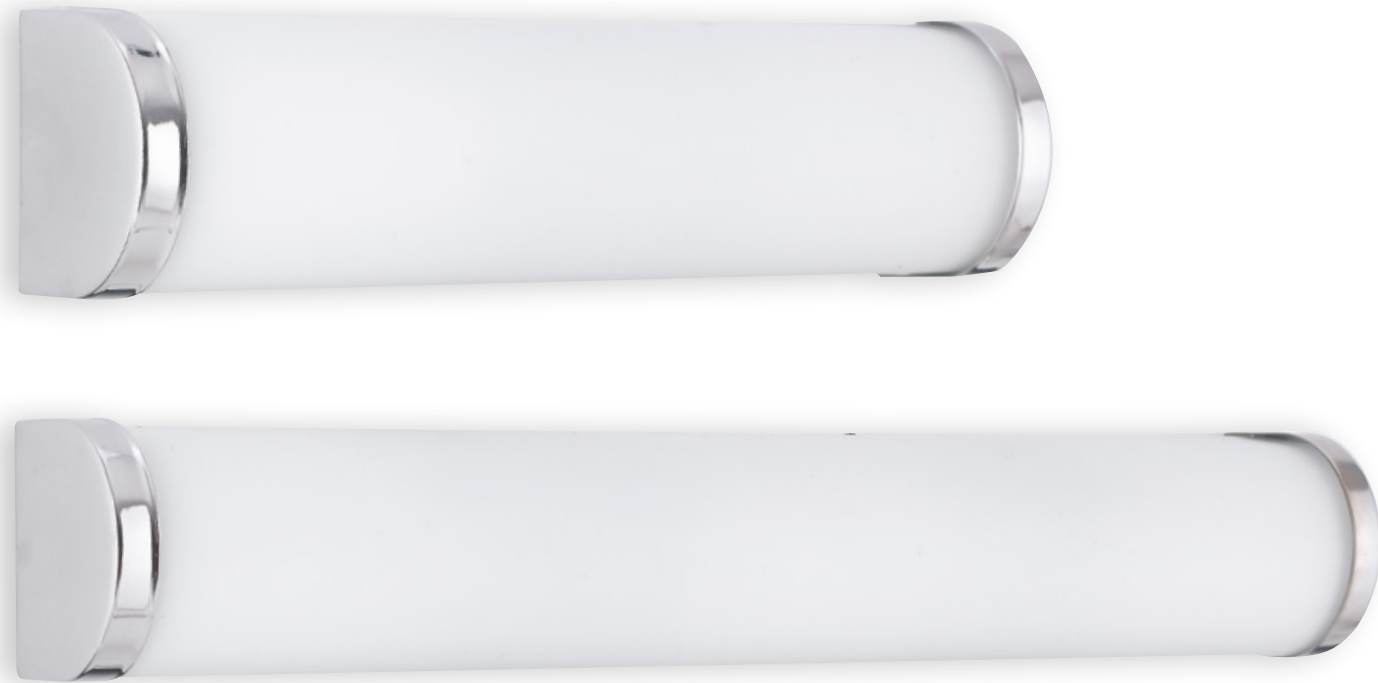

SHON

Applique in vetro con rifiniture in metallo cromo
Glass wall lamp and metal with metal chrome finish

informazioni tecniche - technical information

SPOT-B-SHON/M
8031432001190

2xE14 max 40W
non include - not included

IP20

SPOT-B-SHON/L
8031431991195

2xE14 max 40W
non include - not included

IP20