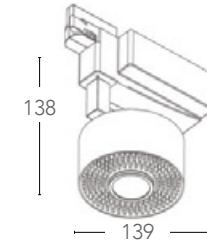

ARROW

Faro binario con adattatore trifase in alluminio pressofuso rifiniture in bianco o nero goffrato LED COB integrato
Track light with three phase adaptor aluminum spotlight finish embossed white or black built-in COB LED