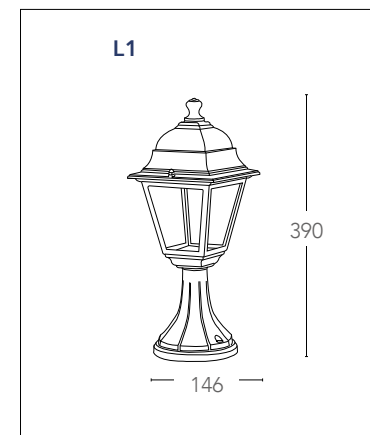

LANT-ROMA/P3

8031430781179

3xE27 max 60w
non include - not included