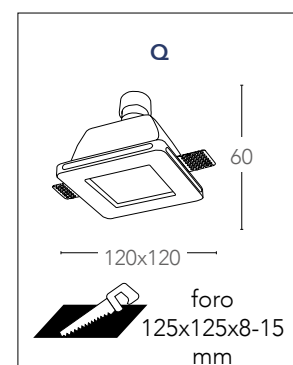

SNOW

Incassi in gesso verniciabili a scomparsa con vetro
Recess gypsun down light paintable with glass

informazioni tecniche - technical information

INC-SNOW-R
8031440351607

1xGU10 max 35w
non include - not included

INC-SNOW-Q
8031440351577

1xGU10 max 35w
non include - not included

MORGANA

Incassi in gesso verniciabili a scomparsa orientabile
Recess gypsun down light paintable adjustable

informazioni tecniche - technical information

INC-MORGANA-Q1
8031434231212

1xGU10 max 35w
non include - not included

INC-MORGANA-R1
8031434211214

1xGU10 max 35w
non include - not included