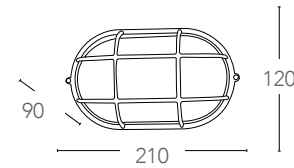

EASY

Plafoniera in poliammide con diffusore in vetro
Polyamide plastic ceiling lamp with glass diffuser

informazioni tecniche - technical information

NERO

BCO

I-EASY-S-NERO
8031440357890

1xE27 max 42w
non include - not included

I-EASY-S-BCO
8031440357883

1xE27 max 42w
non include - not included

SMART

Plafoniera in poliammide con diffusore in vetro
Polyamide plastic ceiling lamp with glass diffuser

informazioni tecniche - technical information

NERO

BCO

I-SMART-S-NERO
8031440357876

1xE27 max 42w
non include - not included

I-SMART-S-BCO
8031440357869

1xE27 max 42w
non include - not included

TOLEDO

Plafoniera in poliammide con diffusore in vetro
Polyamide plastic ceiling lamp with glass diffuser

informazioni tecniche - technical information

I-TOLEDO-BCO
8031440312073

1xE27 max 25w
non include - not included