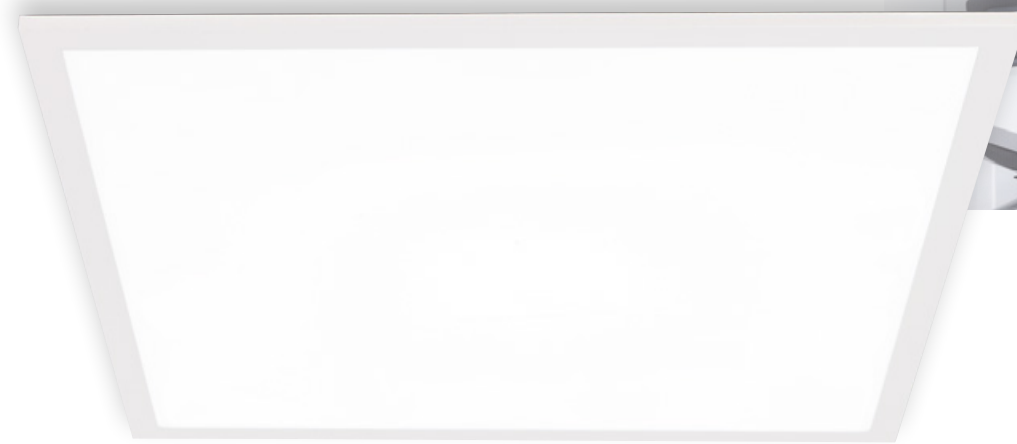

PANEL

Pannello da controsoffitto in alluminio rifiniture bianco LED integrato
Panel light for dropped ceiling in aluminium white color built-in LED