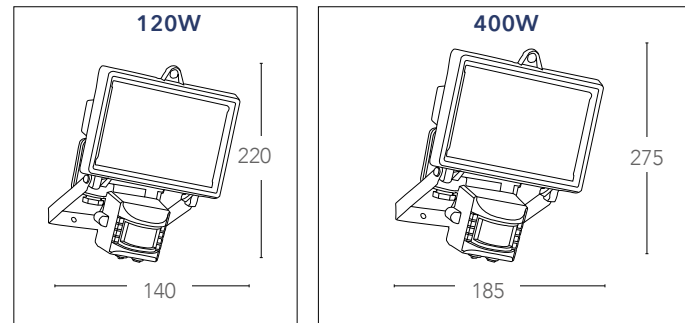

### informazioni tecniche - technical information

**I-URANO-S/120W**  
8031438451258

1xR7s max 120w  
non include - not included

**I-URANO-S/400W**  
8031438401253

1xR7s max 400w  
non include - not included