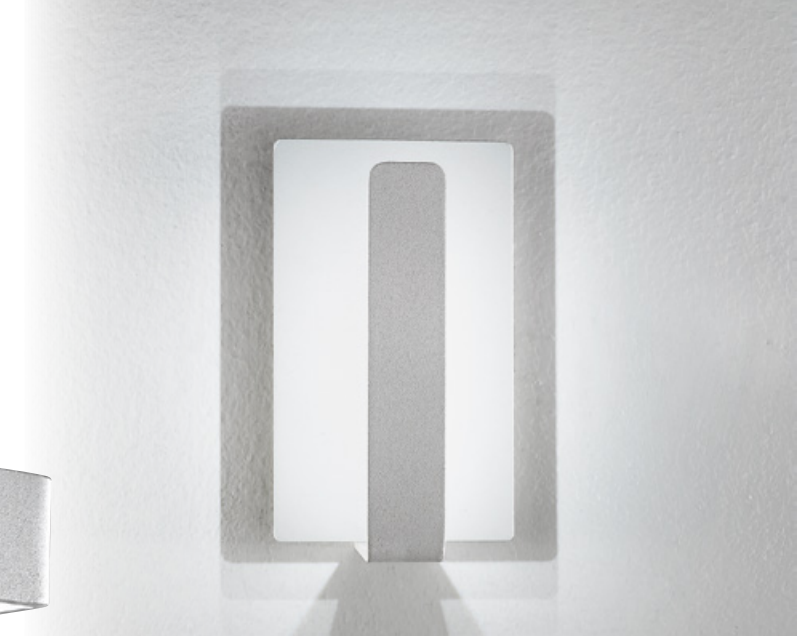

LAMBDA

Applique a LED in alluminio bianco gofrato
Aluminium LED wall lamp

informazioni tecniche - technical information

LED-W-LAMBDA/4W
8031433001205