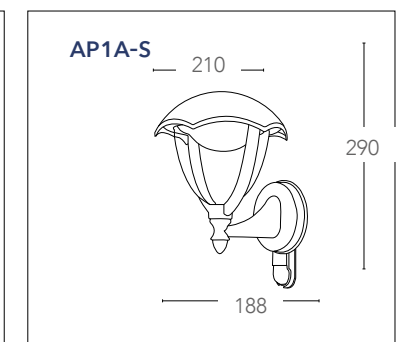

informazioni tecniche - technical information

LANT-MEGAN/AP1A 8031440361453	4000K	12W	800 Lumen	IP43	>10 000 on/off	h 15 000	230V DRIVER FREE
LANT-MEGAN/AP1A-S 8031440361460	4000K	12W	800 Lumen	IP43	>10 000 on/off	h 15 000	230V DRIVER FREE 90° 10LUX 5sec.- 5 min. 1-8 m
LANT-MEGAN/AP1B 8031440361477	4000K	12W	800 Lumen	IP43	>10 000 on/off	h 15 000	230V DRIVER FREE
LANT-MEGAN/S1 8031440361507	4000K	12W	800 Lumen	IP43	>10 000 on/off	h 15 000	230V DRIVER FREE