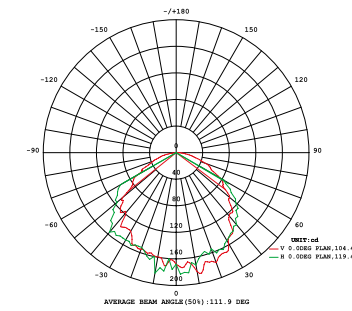

INC-POOL-PAR56 ARMATURA ABS PER PAR56
8031440359511