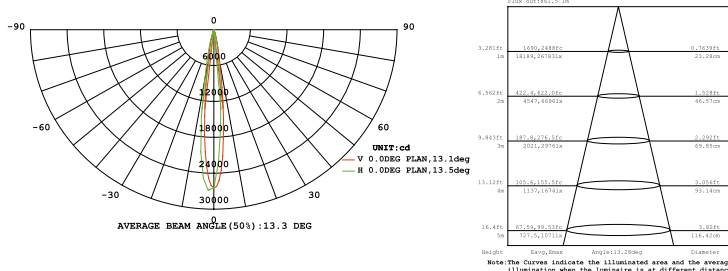

25°

40°

DC 12V

**NEPTUNE**

Proiettore LED RGB full color in alluminio  
 LED RGB full color lamp in aluminium

LED-NEPTUNE-36P  
 8031440358057

36X1W  
 24V DC

PAR56