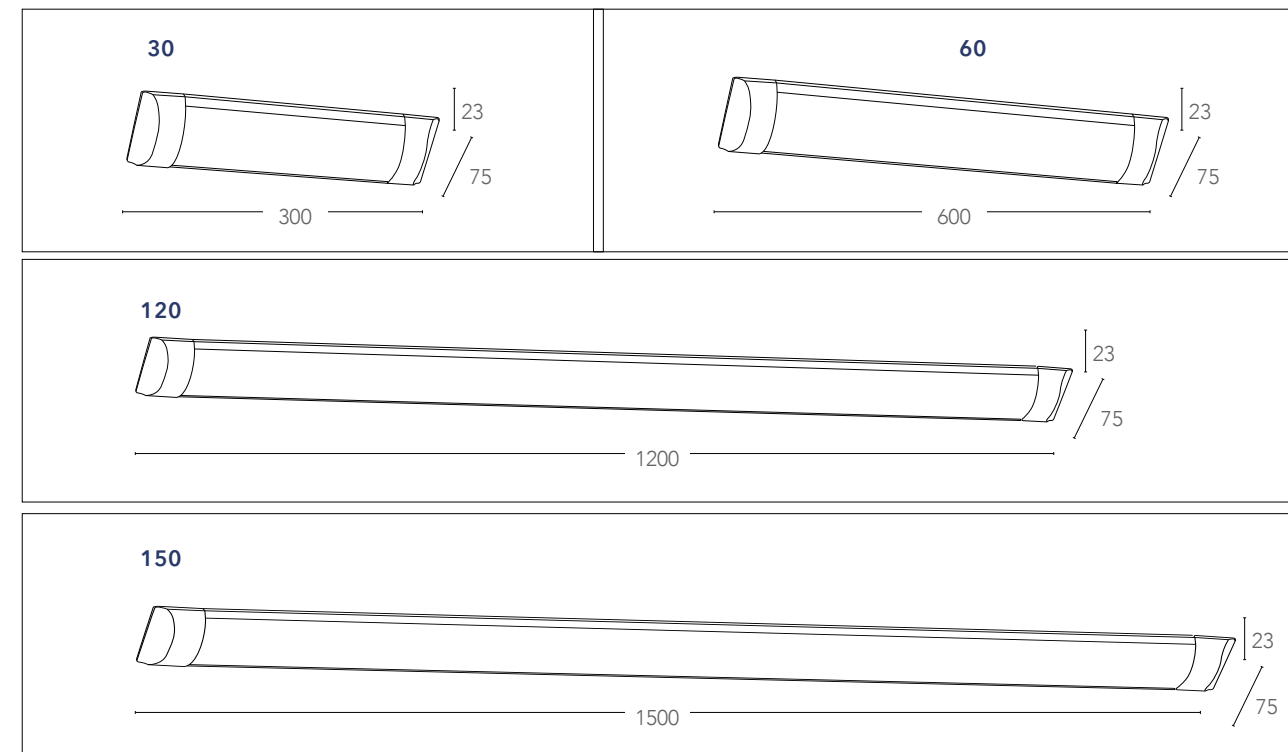

informazioni tecniche - technical information

LED-BATTEN-150 8031440357753	4000K	45W	3820 Lumen	120°	IP20	>15 000 on/off	h 25 000	230V DRIVER FREE
LED-BATTEN-120 8031440357746	4000K	36W	3060 Lumen	120°	IP20	>15 000 on/off	h 25 000	230V DRIVER FREE
LED-BATTEN-60 8031440357739	4000K	18W	1530 Lm	120°	IP20	>15 000 on/off	h 25 000	230V DRIVER FREE
LED-BATTEN-30 8031440357722	4000K	9W	765 Lm	120°	IP20	>15 000 on/off	h 25 000	230V DRIVER FREE