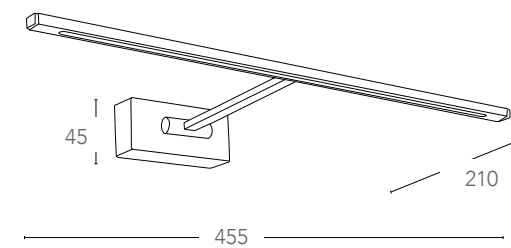

## ANDROMEDA

Applique a LED in metallo cromato  
Metal LED wall lamp

informazioni tecniche - technical information

LED-W-ANDROMEDA/4W  
8031432941205

3500K 4W 280 Lumen 120° >10 000 on/off h 25 000 driver incluso