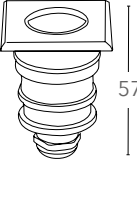

informazioni tecniche - technical information

LED-IMPACT-Q-1W
803143440331272

1W 3,5V DC

driver output min.
1w 3,5V 350mA
non include - not included