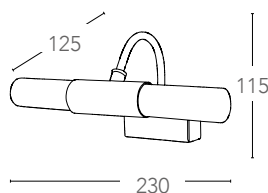

ROBY

Appliche da specchio in metallo con diffusore in vetro finitura cromo
Mirror lamp in metal with glass shade chrome finish

informazioni tecniche - technical information

SPOT-B-ROBY-CP
8031440312349

2xG9 max 28w
non include - not included

ROBY

Appliche da parete in metallo con diffusore in vetro finitura cromo
Wall lamp in metal with glass shade chrome finish

informazioni tecniche - technical information

SPOT-B-ROBY
8031440312356

2xG9 max 28w
non include - not included

ENDY

Appliche in metallo con diffusore in vetro finitura nikel
Wall lamp in metal with glass shade nikel finish

informazioni tecniche - technical information

SPOT-B-ENDY
8031431941190

1xE14 max 40W
non include - not included

JOY

Appliche in metallo con diffusore in vetro finitura nikel
Wall lamp in metal with glass shade nikel finish

informazioni tecniche - technical information

SPOT-B-JOY
8031431961198

2xE14 max 40W
non include - not included