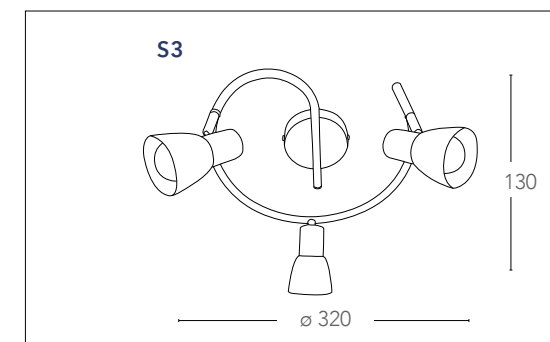

informazioni tecniche - technical information

SPOT-MITO-1
8031431791184
1xE14 max 40W
non include - not included

SPOT-MITO-PL3
8031431801180
3xE14 max 40W
non include - not included

SPOT-MITO-S3
8031431811189
3xE14 max 40W
non include - not included

SPOT-MITO-S4
8031431821188
4xE14 max 40W
non include - not included