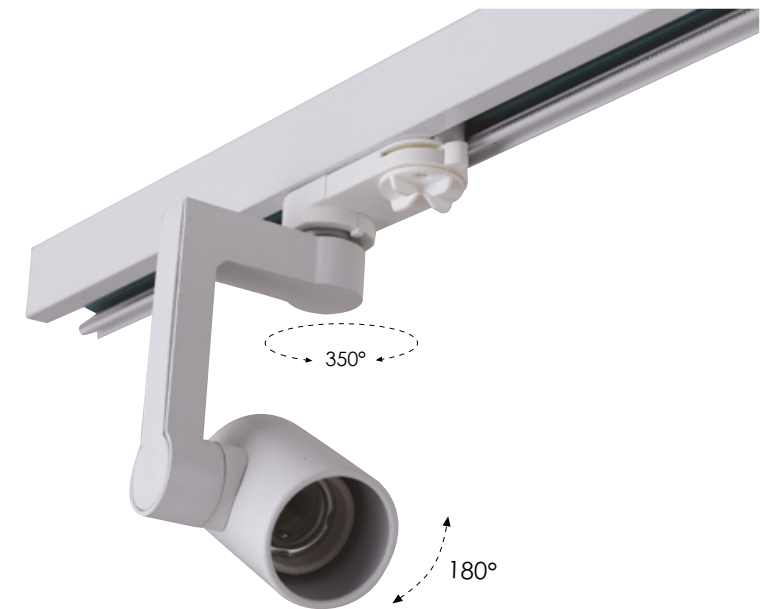

EXPRESS

Faro binario con adattatore trifase attacco E27 rifiniture in bianco satinato
Track light with three phase adaptor with E27 lamp holder finish satin white

LED-EXPRESS
8031440360470

1xE27 max 42w non include - not included