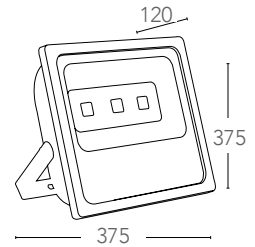

informazioni tecniche - technical information

LED-ELIOS/80W
8031440357142

6000K 80W 6400 Lumen 120° PF 0,90 IP65 >10 000 on/off h 25 000 driver incluso