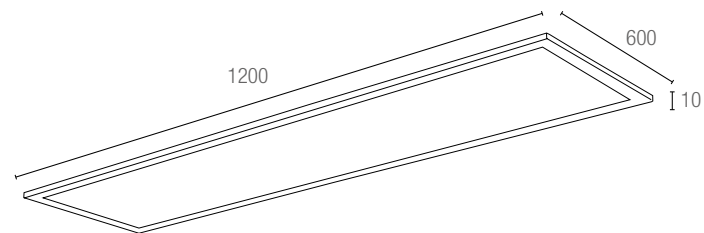

## PANEL STRUTTURA

Struttura in metallo bianco per montaggio a plafoniera per panel  
White metal structure for panel light surface mount

informazioni tecniche - technical information

LED-PANEL-30X120-PL 8031440361828	Struttura in metallo bianco per pannello led 30X120CM White metal frame for LED panel 30x120 cm
LED-PANEL-60X120-PL 8031440363723	Struttura in metallo per pannello led a 60X120CM Metal frame for LED panel 60x120 cm
LED-PANEL-60X60-PL 8031440361859	Struttura in metallo bianco per pannello led 60x60cm White metal frame for LED panel 60x60 cm