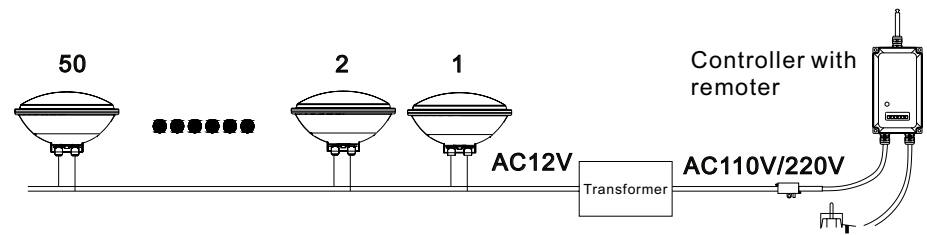

E-1. Recommended control mode and lamp

E-2. Other control modes and lamps

SPLITTER

SPLITTER-DMX-4  
8031440359542

SPLITTER DMX 6W XLR-3X4PCS XLR-5X4PCS