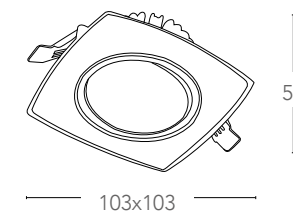

NADIR

Incasso in alluminio pressofuso finitura bianco gofrato LED COB integrato
Aluminium die cast embossed white built-in COB LED

informazioni tecniche - technical information

	INC-NADIR-R6C 8031439671266	3200K	6W	390 Lumen	21°	IP44	>10 000 on/off	h 25 000	driver incluso
	INC-NADIR-R6F 8031439641269	5500K	6W	420 Lumen	21°	IP44	>10 000 on/off	h 25 000	driver incluso
	INC-NADIR-Q6C 8031439691264	3200K	6W	390 Lumen	21°	IP44	>10 000 on/off	h 25 000	driver incluso
	INC-NADIR-Q6F 8031439661267	5500K	6W	420 Lumen	21°	IP44	>10 000 on/off	h 25 000	driver incluso

KLIPPE

Incasso orientabile in 4 direzioni in alluminio pressofuso finitura bianco gofrato LED COB integrato
Aluminium die cast down light adjustable in 4 direction embossed white finish built-in COB LED

informazioni tecniche - technical information

	INC-KLIPPE-8C 8031435041223	3200K	8W	480 Lumen	24°	15°	>10 000 on/off	h 25 000	driver incluso
	INC-KLIPPE-8F 8031435051222	5500K	8W	550 Lumen	24°	15°	>10 000 on/off	h 25 000	driver incluso