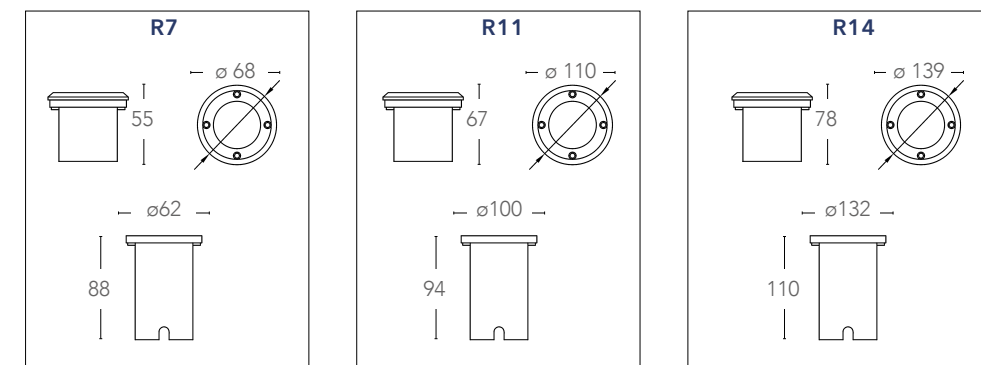

informazioni tecniche - technical information

LED-WALK-R7 8031440355582	4000K	3W	240 Lumen	30°			>10 000 on/off		h 25 000	230V DRIVER FREE
LED-WALK-R11 8031440355568	4000K	10W	800 Lumen	30°			>10 000 on/off		h 25 000	230V DRIVER FREE
LED-WALK-R14 8031440355544	4000K	15W	1200 Lumen	30°			>10 000 on/off		h 25 000	230V DRIVER FREE