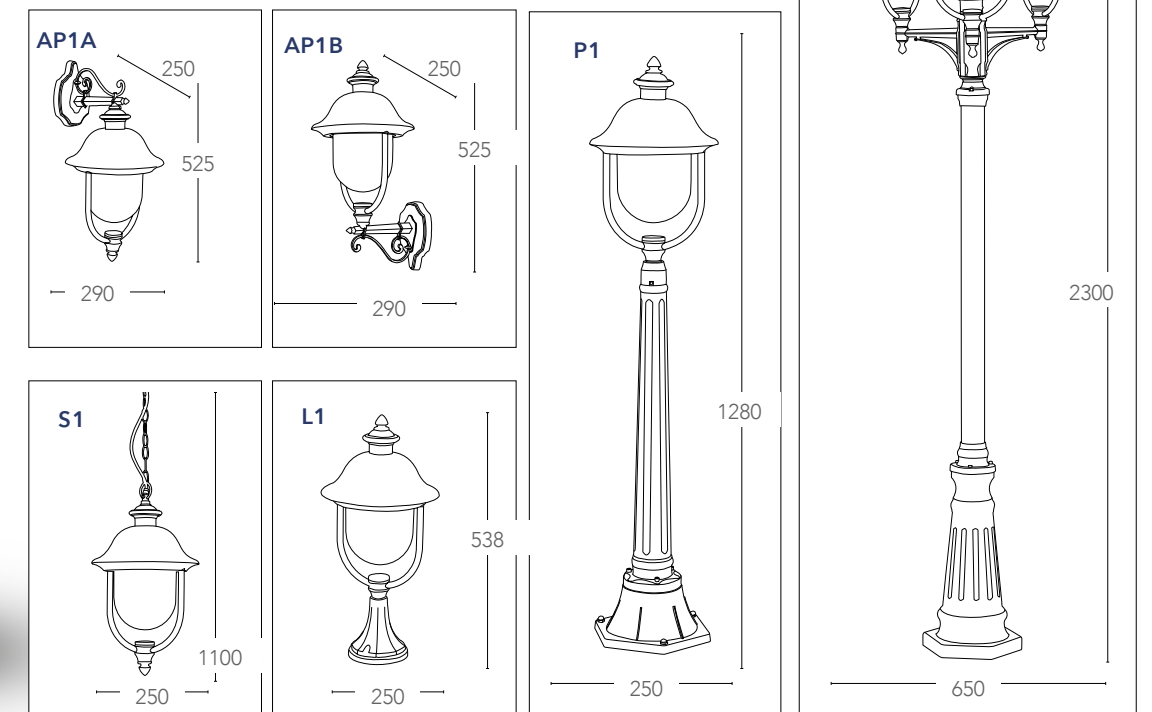

## VENEZIA

Lanterne in alluminio pressofuso con diffusore in vetro  
Diecast aluminium lantern with glass diffuser

informazioni tecniche - technical information

LANT-VENEZIA-AP1B 8031440311991	1xE27 max 60w non include - not included	⏏	IP43
LANT-VENEZIA-AP1A 8031440312004	1xE27 max 60w non include - not included	⏏	IP43
LANT-VENEZIA-L1 8031440311984	1xE27 max 60w non include - not included	⏏	IP43
LANT-VENEZIA-S1 8031440313285	1xE27 max 60w non include - not included	⏏	IP43
LANT-VENEZIA-P1 8031440313308	1xE27 max 60w non include - not included	⏏	IP43
LANT-VENEZIA-P3 8031440313292	3xE27 max 60w non include - not included	⏏	IP43