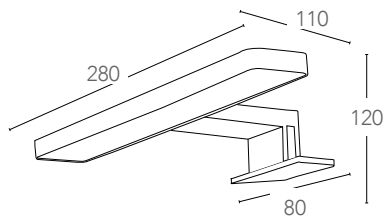

## CRUISE

Applique a LED in termoplastica finitura cromo  
 Cabinet LED thermoplastic finish chrome

informazioni tecniche - technical information

SPOT-B-CRUISE  
 8031440363426

4000K
5,2W
☀️ 430 Lumen
📐 120°
💧 IP44
🕒 >15 000 on/off
🕒 h 25 000
🔌 driver incluso