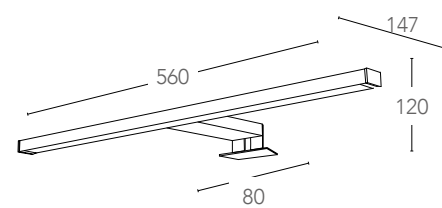

RIVA

Applique a LED in alluminio finitura cromo
Cabinet LED aluminium finish chrome

informazioni tecniche - technical information

SPOT-B-RIVA
8031440363457

4000K

8W

740 Lumen

120°

IP44

>15 000 on/off

h 25 000

230V
DRIVER FREE

WALLY

Applique a LED in alluminio finitura cromo
Cabinet LED aluminium finish chrome

informazioni tecniche - technical information

SPOT-B-WALLY
8031440363471

4000K

8W

650 Lumen

120°

IP44

>15 000 on/off

h 25 000

230V
DRIVER FREE