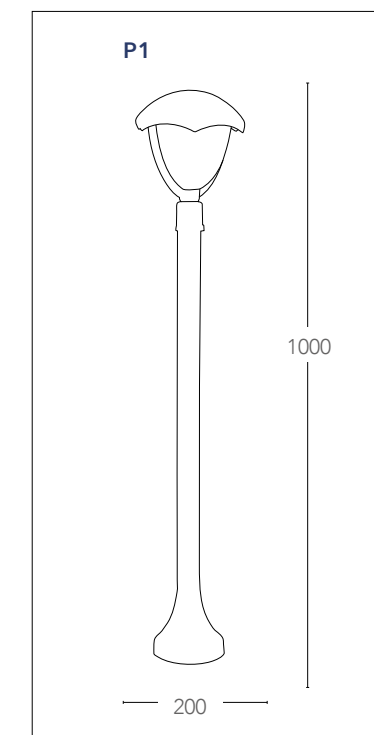

informazioni tecniche - technical information

LANT-MEGAN/L1 8031440361484	4000K	12W	800 Lumen	IP43	>10 000 on/off	h 15 000	230V DRIVER FREE
LANT-MEGAN/P1 8031440361491	4000K	12W	800 Lumen	IP43	>10 000 on/off	h 15 000	230V DRIVER FREE
LANT-MEGAN/P3 8031440361606	4000K	3X12W	2400 Lumen	IP43	>10 000 on/off	h 15 000	230V DRIVER FREE