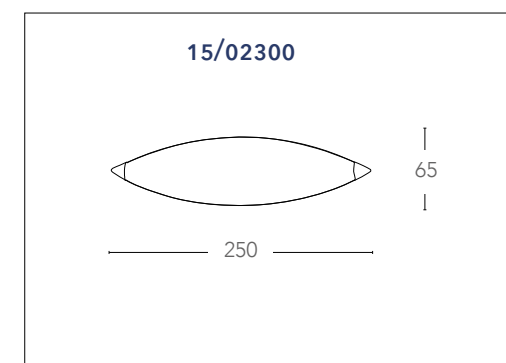

informazioni tecniche - technical information

15/02400
8031425791121

2xE14 max 40W
non include - not included

IP20

15/02300
8031422751098

1xE14 max 40W
non include - not included

IP20