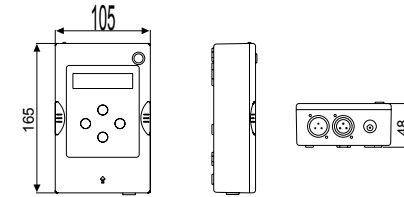

CONTROLLER-PRO-3
8031440358033

CONTROLLER MASTER 3 CANALI PER USO PROIETTORI IN MODALITA EASY IN 230V OUT DMX/XLR-3 2 CANALI IP20