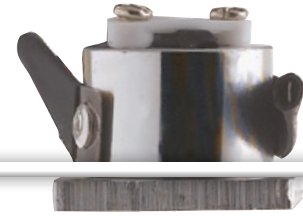

SIRIO

Kit 3pz incasso in alluminio pressofuso finitura nickel spazzolato LED integrato
Kit 3 pcs diecast aluminium down light brush nickel color built-in LED