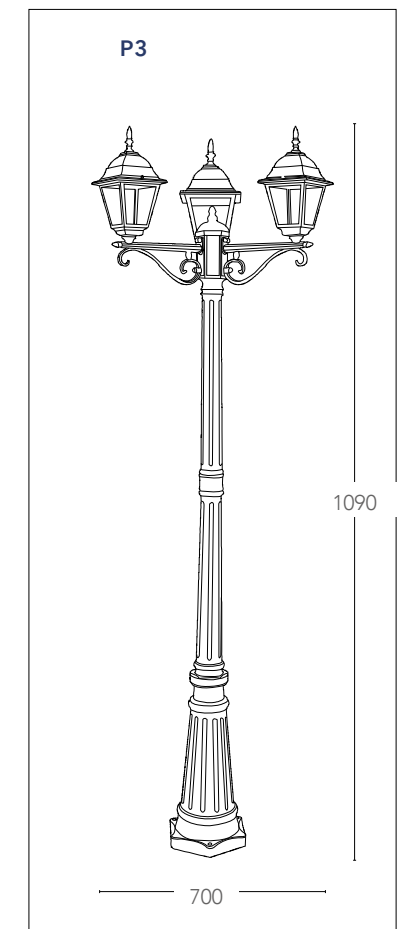

LANT-ROMA/P3

8031430781179

3xE27 max 60w
non include - not included