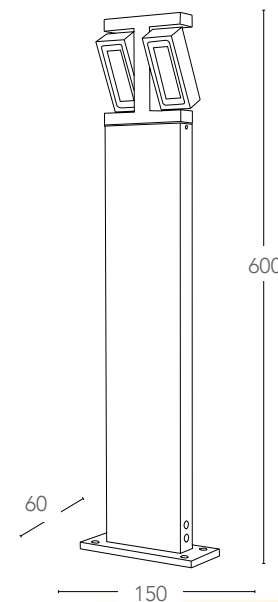

## LADY

Lanterna in alluminio pressofuso colore nero goffrato diffusore in policarbonato LED integrato  
 Die cast aluminium lantern black embossed finish with polycarbonate diffuser built-in LED