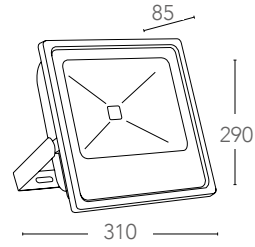

ELIOS

Proiettore in alluminio finitura silver LED integrato
Built-in LED aluminium flood lamp silver finish