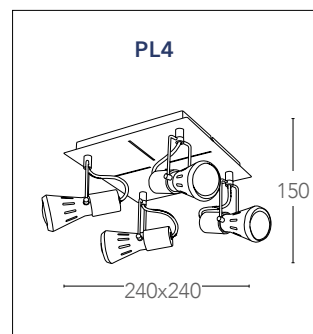

 2xE14 max 40w  
non include - not included

**SPOT-CADILLAC-3**  
8031414076918

 3xE14 max 40w  
non include - not included

**SPOT-CADILLAC-PL4**  
8031438521258

 4xE14 max 40w  
non include - not included