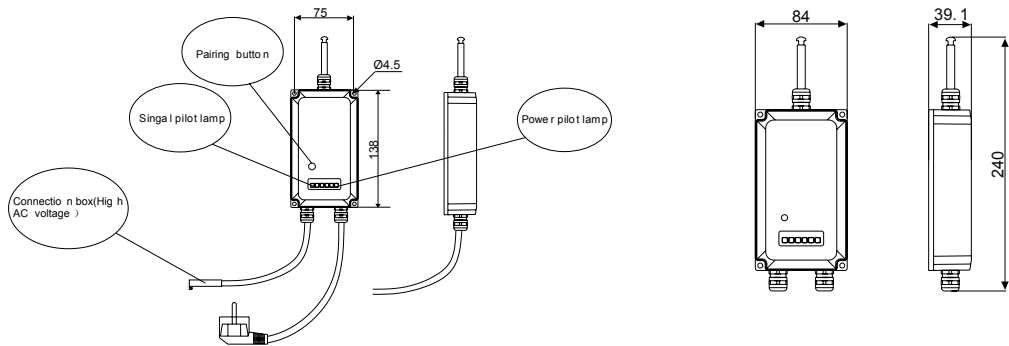

E-1. Recommended control mode and lamp

E-2. Other control modes and lamps

SPLITTER

SPLITTER-DMX-4  
8031440359542

SPLITTER DMX 6W XLR-3X4PCS XLR-5X4PCS