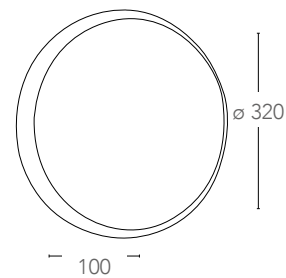

X	1	****	180	CLASSE A		SMD		Ra >80	CE		RoHS WEEE COMPLIANT

X	0	****	180	CLASSE A		SMD		Ra >80	CE		RoHS WEEE COMPLIANT