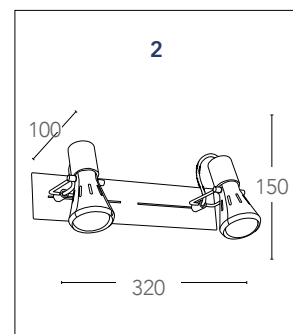

 2xE14 max 40w  
non include - not included

**SPOT-CADILLAC-3**  
8031414076918

 3xE14 max 40w  
non include - not included

**SPOT-CADILLAC-PL4**  
8031438521258

 4xE14 max 40w  
non include - not included