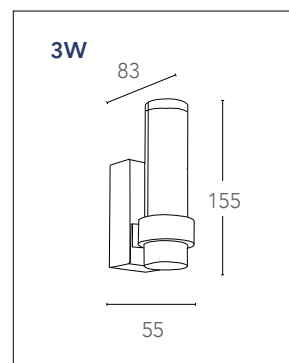

informazioni tecniche - technical information

LED-W-VEGA/6W
8031432991200

3500K 6W 400Lumen 180° >10 000 on/off h 25 000 driver incluso

LED-W-VEGA/3W
8031432961203

3500K 3W 200 Lumen 180° >10 000 on/off h 25 000 driver incluso