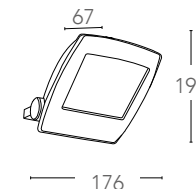

# KRONOS

Proiettore in alluminio LED integrato finitura bianco goffrato  
 Built-in LED aluminium flood lamp embossed white finish