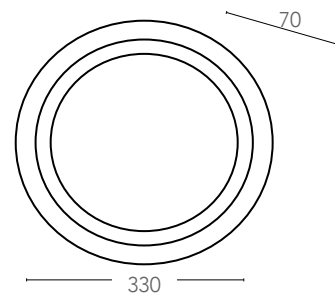

RAIN

Plafoniera a LED con diffusore in PC cornice silver bordo trasparente
LED ceiling lamp with PC diffuser silver frame and transparent edge

informazioni tecniche - technical information

I-RAIN-PL33
8031440361866

4000K

12W

1160 Lumen

120°

IP44

> 15 000 on/off

h 25 000

230V
DRIVER FREE

F1/F2

Applique metallo flessibile con diffusore in vetro
Metal wall lamp with glass shade

informazioni tecniche - technical information

CROMO

SPOT-F1
8031414076956

1xG9 max 28w
non include - not included

BRUNITO

SPOT-F2
8031414076963

1xG9 max 28w
non include - not included

Q1/Q2

Applique in metallo orientabile con diffusore in vetro
Metal wall lamp adjustable with glass shade

informazioni tecniche - technical information

NIKEL

SPOT-Q1
8031414076932

2xG9 max 28w
non include - not included

ORO

SPOT-Q2
8031414076949

2xG9 max 28w
non include - not included