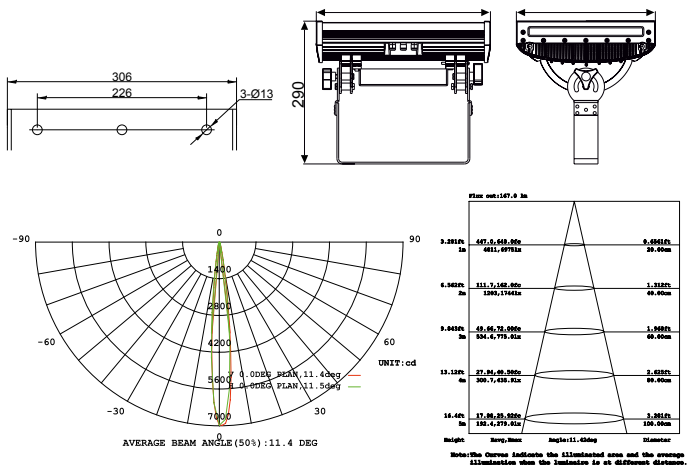

72X2W
230V
45°
IP65