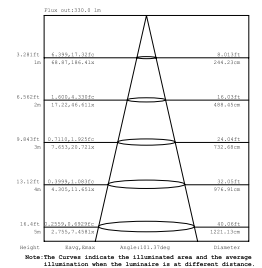

LED-PAR56-BCO
8031440359504

18X1W
12V DC

CABLE INCLUDED