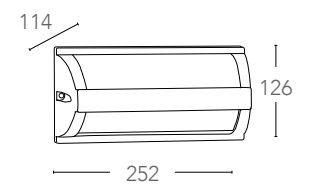

informazioni tecniche - technical information

I-BOSTON-AP
8031440312240

1xE27 max 42w
non include - not included