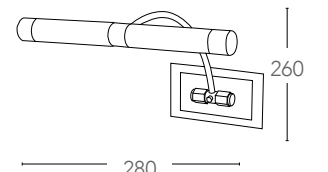

RAIN

Plafoniera a LED con diffusore in PC cornice silver bordo trasparente
LED ceiling lamp with PC diffuser silver frame and transparent edge

informazioni tecniche - technical information

I-RAIN-PL33
8031440361866

4000K

12W

1160 Lumen

120°

IP44

> 15 000 on/off

h 25 000

230V
DRIVER FREE

F1/F2

Applique metallo flessibile con diffusore in vetro
Metal wall lamp with glass shade

informazioni tecniche - technical information

CROMO

SPOT-F1
8031414076956

1xG9 max 28w
non include - not included

BRUNITO

SPOT-F2
8031414076963

1xG9 max 28w
non include - not included

Q1/Q2

Applique in metallo orientabile con diffusore in vetro
Metal wall lamp adjustable with glass shade

informazioni tecniche - technical information

NIKEL

SPOT-Q1
8031414076932

2xG9 max 28w
non include - not included

ORO

SPOT-Q2
8031414076949

2xG9 max 28w
non include - not included