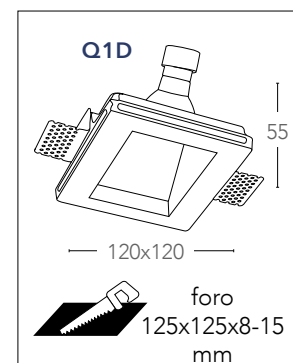

GHOST

Incassi in gesso verniciabili a scomparsa
Recess gypsun down light paintable

informazioni tecniche - technical information

INC-GHOST-Q1
8031434261219

1xGU10 max 35w
non include - not included

INC-GHOST-Q1D
8031433941211

1xGU10 max 35w
non include - not included

emissione luce laterale
side light diffusion

GHOST

Doppio incasso in gesso verniciabili a scomparsa
Double recess gypsun down light paintable

informazioni tecniche - technical information

INC-GHOST-Q2
8031434301212

2xGU10 max 35w
non include - not included