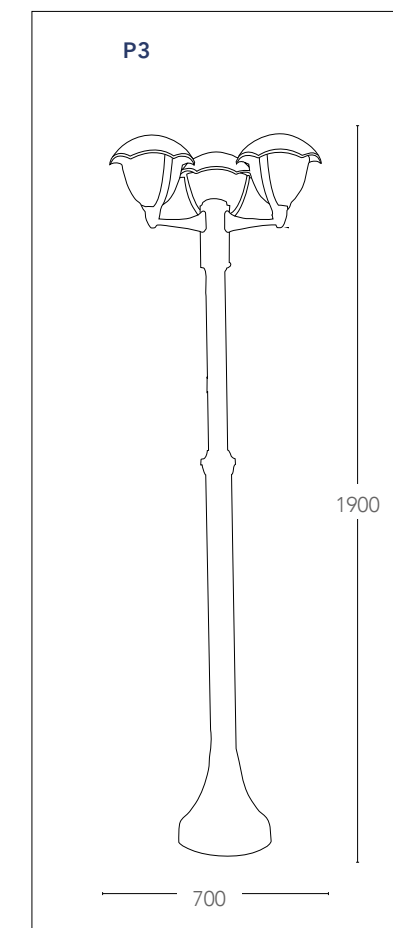

informazioni tecniche - technical information

LANT-MEGAN/L1 8031440361484	4000K	12W	800 Lumen	IP43	>10 000 on/off	h 15 000	230V DRIVER FREE
LANT-MEGAN/P1 8031440361491	4000K	12W	800 Lumen	IP43	>10 000 on/off	h 15 000	230V DRIVER FREE
LANT-MEGAN/P3 8031440361606	4000K	3X12W	2400 Lumen	IP43	>10 000 on/off	h 15 000	230V DRIVER FREE