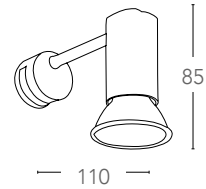

## GAIA

Applique da specchio in metallo finitura nickel  
Mirror lamp in metal nickel finish

informazioni tecniche - technical information

SPOT-B-GAIA  
8031431951199

1xGU10 max 42W  
non include - not included