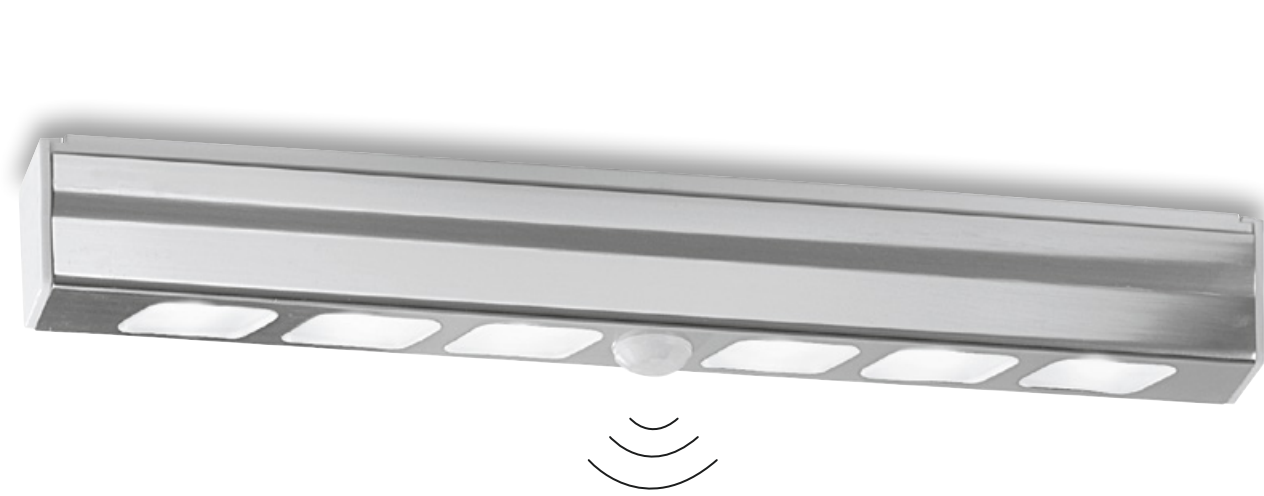

ODIC

Barra sotto pensile a LED in alluminio con sensore alimentata a batterie
Cabinet ledbar in aluminium with sensor battery powered