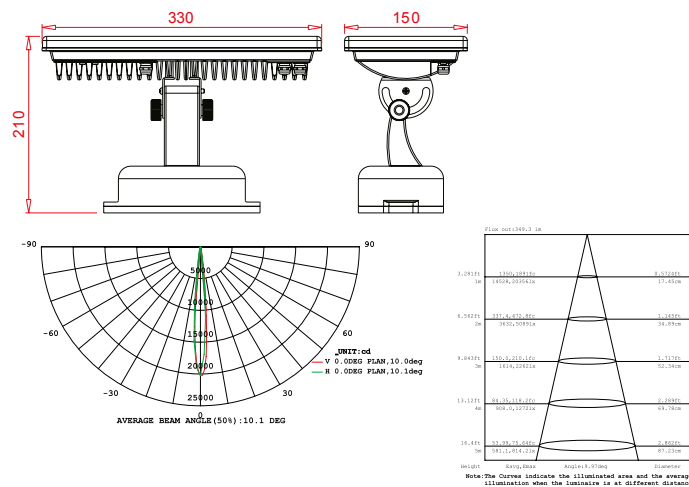

36X1W
230V
45°
IP65

LED-RAYS-72P
8031440358040