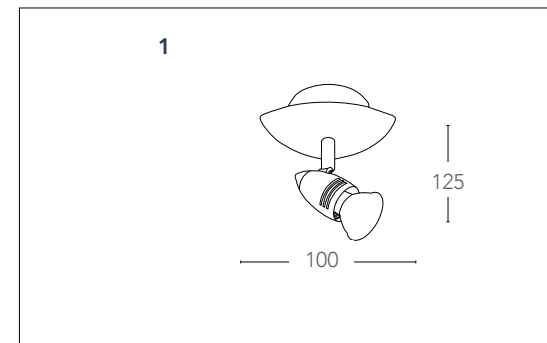

informazioni tecniche - technical information

SPOT-SUNNY-1 8031431831187	1xGU10 3W LED include - included	3000K	1X3W	250 Lumen	100°	>10 000 on/off	h 25 000
SPOT-SUNNY-2 8031431841186	2xGU10 3W LED include - included	3000K	2X3W	500 Lumen	100°	>10 000 on/off	h 25 000
SPOT-SUNNY-S3 8031431861184	3xGU10 3W LED include - included	3000K	3X3W	750 Lumen	100°	>10 000 on/off	h 25 000
SPOT-SUNNY-4 8031431851185	4xGU10 3W LED include - included	3000K	4X3W	1000 Lumen	100°	>10 000 on/off	h 25 000