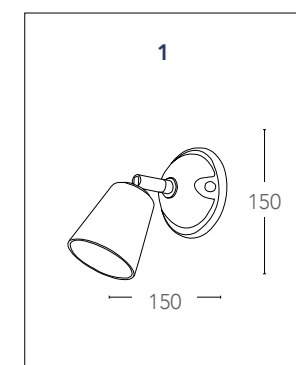

CADILLAC

Spot in metallo finitura cromo
Metal chrome spot light

informazioni tecniche - technical information

SPOT-CADILLAC-1
8031438541256

1xE14 max 40w
non include - not included

SPOT-CADILLAC-2
8031438551255

2xE14 max 40w
non include - not included

SPOT-CADILLAC-3
8031414076918

3xE14 max 40w
non include - not included

SPOT-CADILLAC-PL4
8031438521258

4xE14 max 40w
non include - not included

LIMOGES

Spot in ceramica
Ceramic spot light

informazioni tecniche - technical information

SPOT-LIMOGES-1
8031438531257

1xG9 max 33w
non include - not included

SPOT-LIMOGES-2
8031438501250

2xG9 max 33w
non include - not included

SPOT-LIMOGES-PL3
8031438511259

3xG9 max 33w
non include - not included