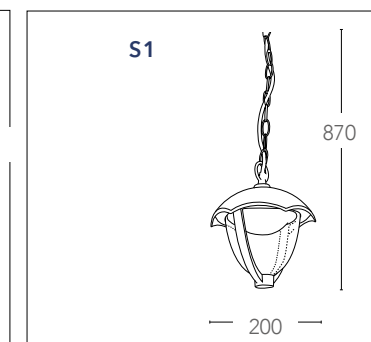

informazioni tecniche - technical information

LANT-MEGAN/AP1A 8031440361453	4000K	12W	800 Lumen	IP43	>10 000 on/off	h 15 000	230V DRIVER FREE
LANT-MEGAN/AP1A-S 8031440361460	4000K	12W	800 Lumen	IP43	>10 000 on/off	h 15 000	230V DRIVER FREE 90° 10LUX 5sec.- 5 min. 1-8 m
LANT-MEGAN/AP1B 8031440361477	4000K	12W	800 Lumen	IP43	>10 000 on/off	h 15 000	230V DRIVER FREE
LANT-MEGAN/S1 8031440361507	4000K	12W	800 Lumen	IP43	>10 000 on/off	h 15 000	230V DRIVER FREE