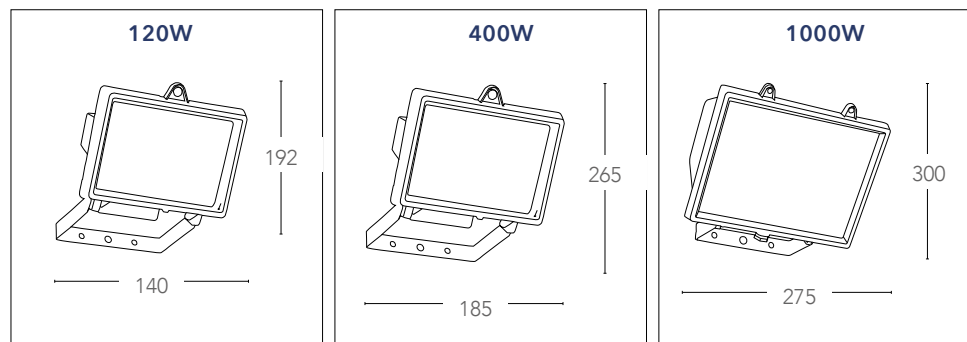

URANO

Proiettore alogeno in alluminio
Halogen flood lamp

informazioni tecniche - technical information

I-URANO-S/120W
8031438451258

1xR7s max 120w
non include - not included

I-URANO-S/400W
8031438401253

1xR7s max 400w
non include - not included

URANO

Proiettore alogeno in alluminio
Halogen flood lamp

informazioni tecniche - technical information

I-URANO-P/120W
8031438421251

1xR7s max 120w
non include - not included

I-URANO-P/400W
8031438361250

1xR7s max 400w
non include - not included

informazioni tecniche - technical information

informazioni tecniche - technical information

I-URANO/120W
8031438441259

1xR7s max 120w
non include - not included

I-URANO/400W
8031438681259

1xR7s max 400w
non include - not included

I-URANO/1000W
8031438371259

1xR7s max 1000w
non include - not included