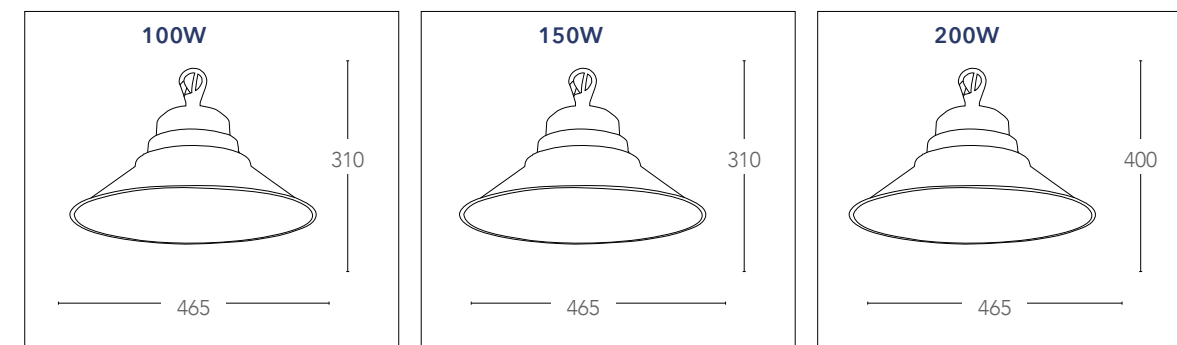

informazioni tecniche - technical information

LED-FUTURA-100W 8031440355254	4000K	100W	9500 Lumen	100°	IP40	>15 000 on/off	h 25 000	driver incluso
LED-FUTURA-150W 8031440355247	4000K	150W	14500 Lumen	100°	IP40	>15 000 on/off	h 25 000	driver incluso
LED-FUTURA-200W 8031440355230	4000K	200W	19500 Lumen	100°	IP40	>15 000 on/off	h 25 000	driver incluso