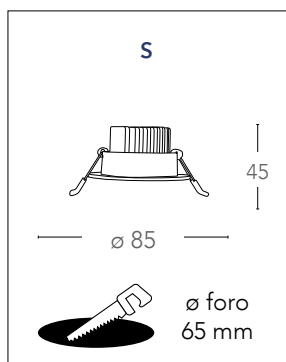

RAINBOW

Incasso orientabile LED RGB FULL COLOR in alluminio
LED RGB full color adjustable down light in aluminium

informazioni tecniche - technical information

INC-RAINBOW-S
8031440359429

3X2W

25°

40°

DC 12V

INC-RAINBOW-M
8031440359436

6X2W

25°

40°

DC 12V