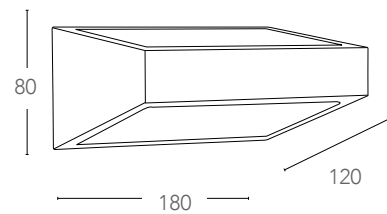

informazioni tecniche - technical information

LED-W-MERCURY/5W
8031434091212

3000K

6W

630 Lumen

120°
120°

IP54

>10 000 on/off

h 25 000

driver incluso