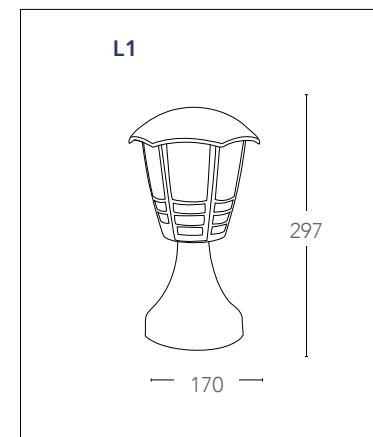

informazioni tecniche - technical information

LANT-CLOE/L1 8031440361415	4000K	12W	800 Lumen	IP43	>10 000 on/off	h 15 000	230V DRIVER FREE
LANT-CLOE/P1 8031440361439	4000K	12W	800 Lumen	IP43	>10 000 on/off	h 15 000	230V DRIVER FREE
LANT-CLOE/P3 8031440361446	4000K	3X12W	2400 Lumen	IP43	>10 000 on/off	h 15 000	230V DRIVER FREE