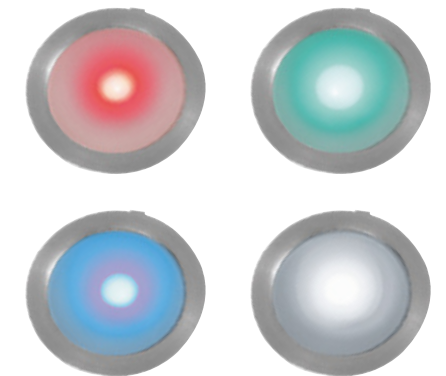

RIDER

Kit segnapassi in alluminio incasso a pavimento o parete LED integrato finitura nickel
LED built-in aluminium in ground or wall spot light nickel finish

informazioni tecniche - technical information

LED-RIDER-R6-DIR
8031439921279

4000K 6X0,6W 100 Lumen 105° >10 000 on/off h 25 000 driver incluso

foro
ø 23 mm

RIDER

Kit segnapassi in alluminio incasso a pavimento o parete LED integrato finitura nickel
LED built-in aluminium in ground or wall spot light nickel finish

informazioni tecniche - technical information

LED-RIDER-R6
8031436141236

4000K 6X0,6W 100 Lumen 120° >10 000 on/off

foro
ø 23 mm

informazioni tecniche - technical information

LED-RIDER-R6-RGB
8031439871260

4000K 6X0,6W 100 Lumen 120° >10 000 on/off

foro
ø 23 mm