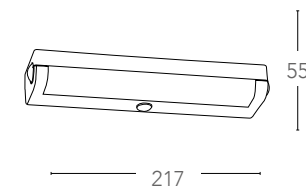

informazioni tecniche - technical information

LED-SONAR-AP 8031440021272		6X0,075W	35 Lumen	45°	10LUX 15sec.- 45sec. 3m	>10 000 on/off	h 25 000	3x1,5V AAA