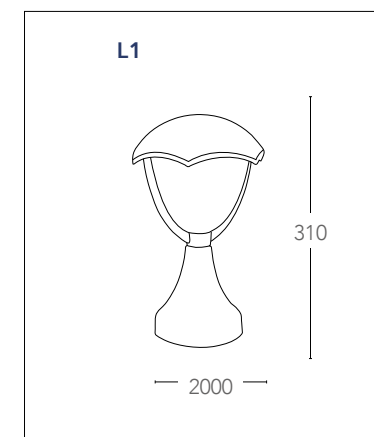

informazioni tecniche - technical information

LANT-MEGAN/L1 8031440361484	4000K	12W	800 Lumen	IP43	>10 000 on/off	h 15 000	230V DRIVER FREE
LANT-MEGAN/P1 8031440361491	4000K	12W	800 Lumen	IP43	>10 000 on/off	h 15 000	230V DRIVER FREE
LANT-MEGAN/P3 8031440361606	4000K	3X12W	2400 Lumen	IP43	>10 000 on/off	h 15 000	230V DRIVER FREE