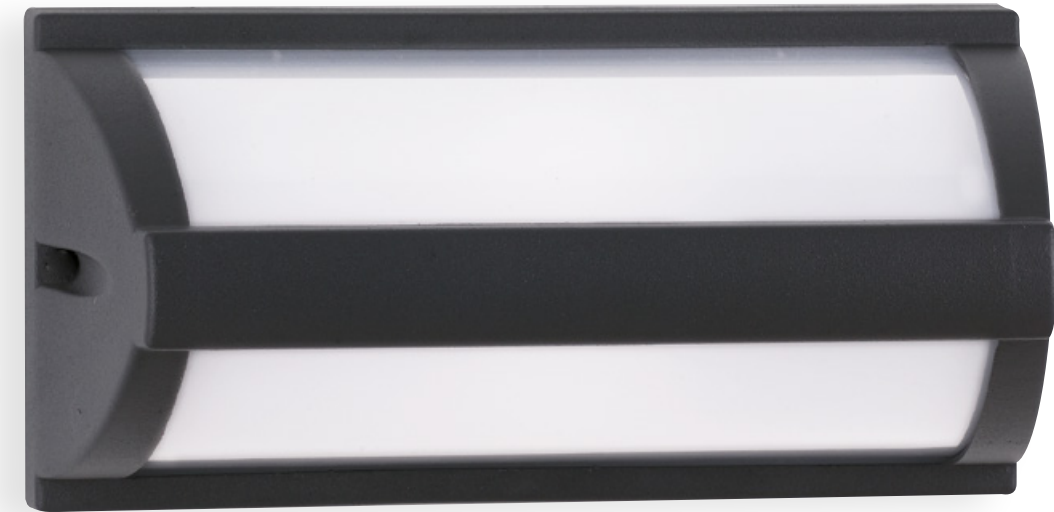

BOSTON

Applique in alluminio con diffusore opale in policarbonato finitura antracite
Aluminium wall lamp with polycarbonate opal diffuser anthracite finish