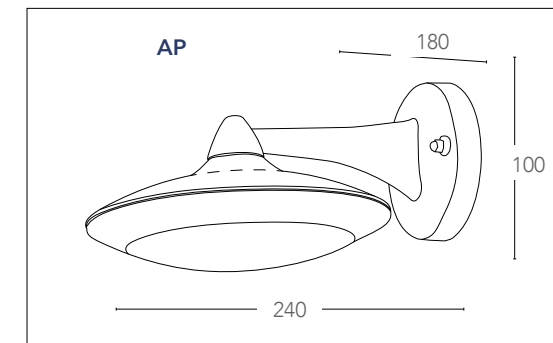

informazioni tecniche - technical information

LANT-ALYSON/AP 8031440361552	4000K	12W	800 Lumen	120°	IP54	>10 000 on/off	h 25 000	driver incluso
LANT-ALYSON/AP BCO 8031440361514								
LANT-ALYSON/P1 8031440361569	4000K	12W	800 Lumen	120°	IP54	>10 000 on/off	h 25 000	driver incluso
LANT-ALYSON/P1 BCO 8031440361538