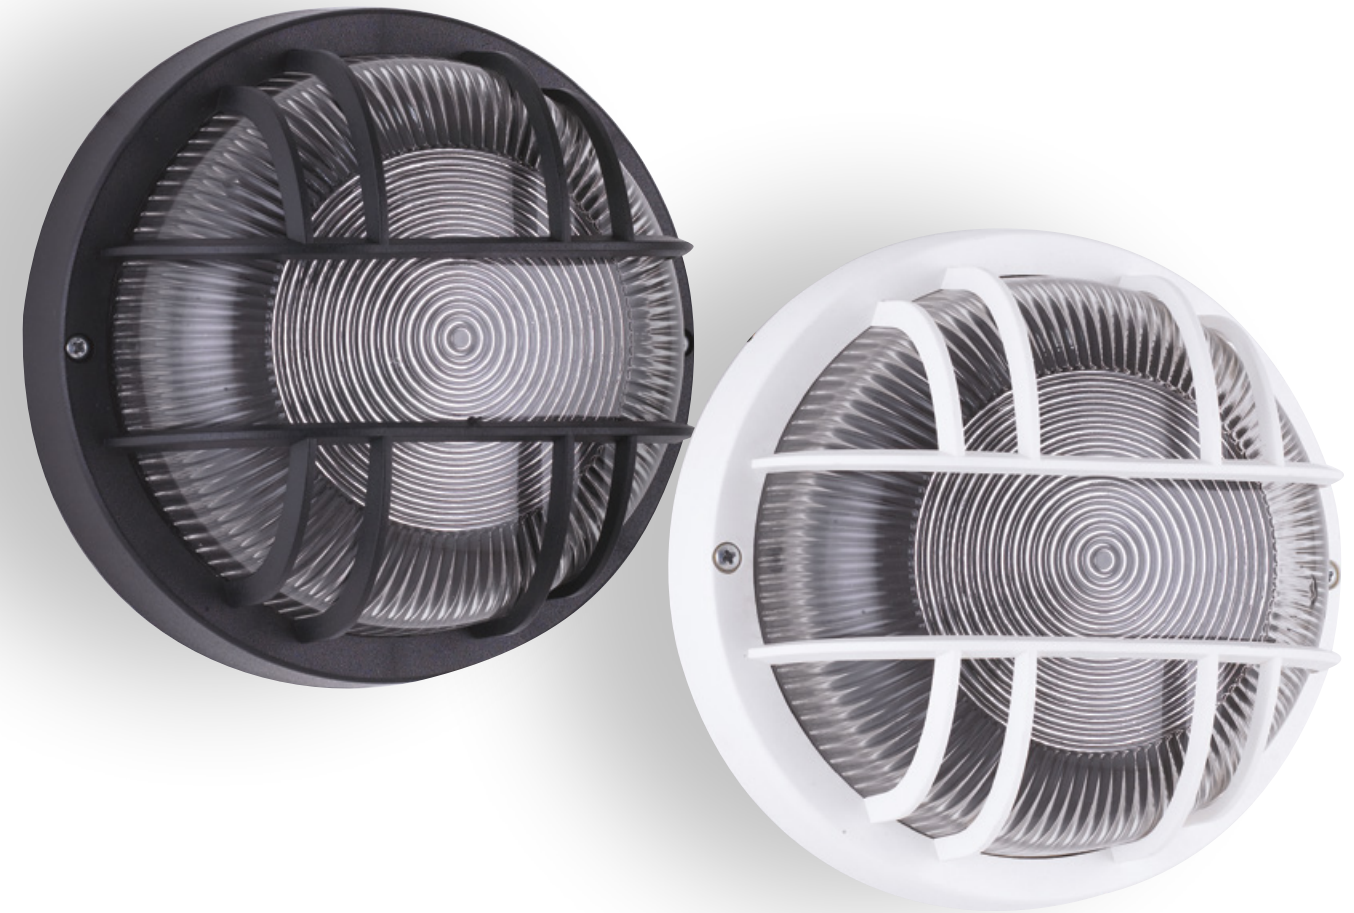

informazioni tecniche - technical information

NERO

BCO

I-SMART-S-NERO
8031440357876

1xE27 max 42w
non include - not included

I-SMART-S-BCO
8031440357869

1xE27 max 42w
non include - not included

TOLEDO

Plafoniera in poliammide con diffusore in vetro
Polyamide plastic ceiling lamp with glass diffuser