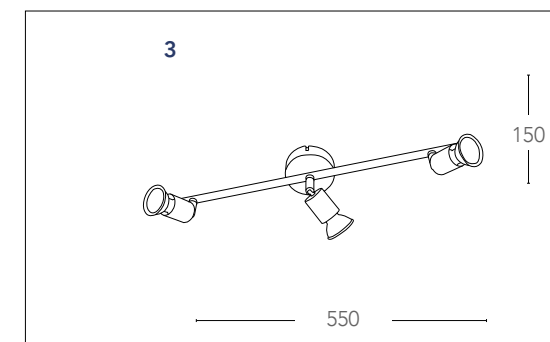

informazioni tecniche - technical information

SPOT-COOPER-1 8031440360913	1xGU10 3W LED include - included	4000K	1X3W	250 Lumen	100°	>10 000 on/off	h 25 000
SPOT-COOPER-2 8031440360920	2xGU10 3W LED include - included	4000K	2X3W	500 Lumen	100°	>10 000 on/off	h 25 000
SPOT-COOPER-3 8031440360937	3xGU10 3W LED include - included	4000K	3X3W	750 Lumen	100°	>10 000 on/off	h 25 000
SPOT-COOPER-4 8031440360944	4xGU10 3W LED include - included	4000K	4X3W	1000 Lumen	100°	>10 000 on/off	h 25 000