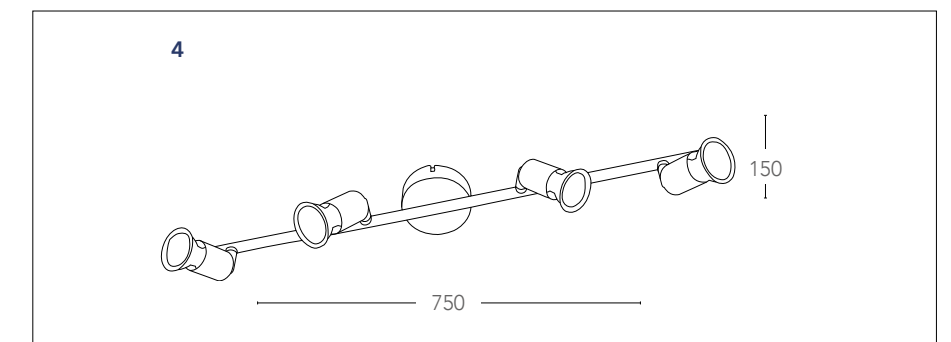

informazioni tecniche - technical information

SPOT-COOPER-1 8031440360913	1xGU10 3W LED include - included	4000K	1X3W	250 Lumen	100°	>10 000 on/off	h 25 000
SPOT-COOPER-2 8031440360920	2xGU10 3W LED include - included	4000K	2X3W	500 Lumen	100°	>10 000 on/off	h 25 000
SPOT-COOPER-3 8031440360937	3xGU10 3W LED include - included	4000K	3X3W	750 Lumen	100°	>10 000 on/off	h 25 000
SPOT-COOPER-4 8031440360944	4xGU10 3W LED include - included	4000K	4X3W	1000 Lumen	100°	>10 000 on/off	h 25 000