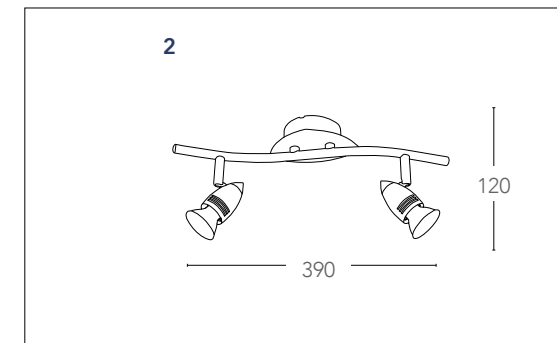

informazioni tecniche - technical information

SPOT-SUNNY-1 8031431831187	1xGU10 3W LED include - included	3000K	1X3W	250 Lumen	100°	>10 000 on/off	h 25 000
SPOT-SUNNY-2 8031431841186	2xGU10 3W LED include - included	3000K	2X3W	500 Lumen	100°	>10 000 on/off	h 25 000
SPOT-SUNNY-S3 8031431861184	3xGU10 3W LED include - included	3000K	3X3W	750 Lumen	100°	>10 000 on/off	h 25 000
SPOT-SUNNY-4 8031431851185	4xGU10 3W LED include - included	3000K	4X3W	1000 Lumen	100°	>10 000 on/off	h 25 000