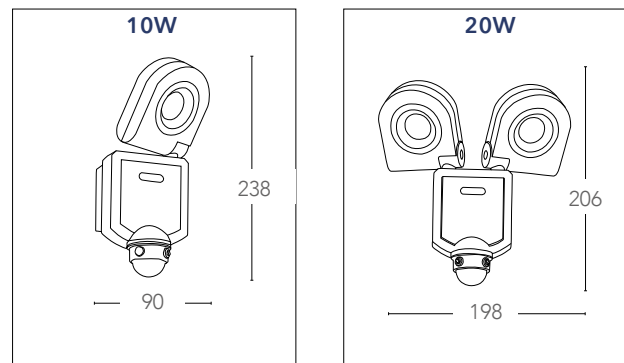

## SHEDAR

Proiettore orientabile LED integrato colore bianco  
LED Built-in adjustable flood lamp white color