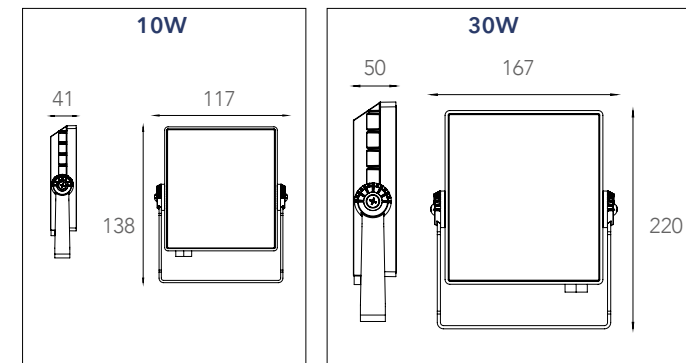

informazioni tecniche - technical information

LED-ELIOS-S/10W 8031437381242	4000K	10W	800 Lumen	120°	IP44	>10 000 on/off	driver incluso	120° >30 Lux 0-10 Lux 50 sec. MAX 12m
LED-ELIOS-S/30W 8031436391235	4000K	30W	2400 Lumen	120°	IP44	>10 000 on/off	driver incluso	120° >30 Lux 0-10 Lux 50 sec. MAX 12m