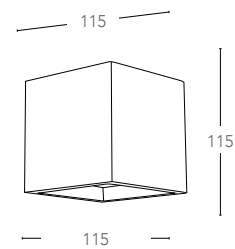

## RUBIK

Applique a parete in gesso verniciabile  
Gypsun wall lamp paintable

informazioni tecniche - technical information

I-RUBIK-AP  
8031440362146

1xG9 max 28W  
non include - not included