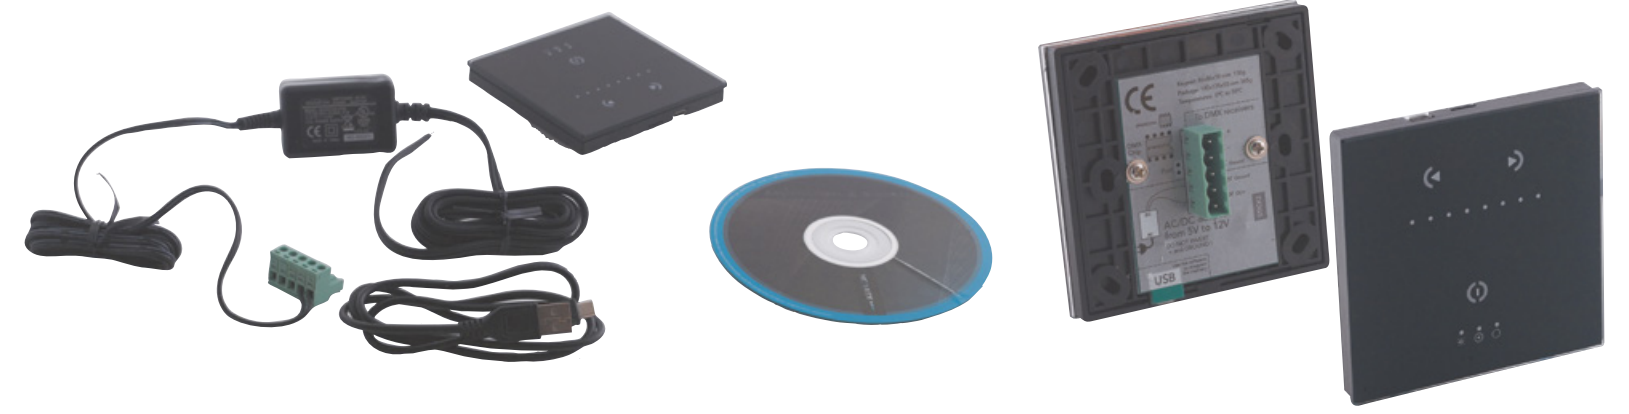

LED-SUNLITE-GU2
8031422251093