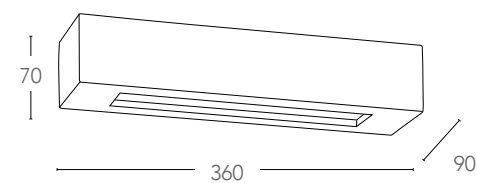

## CANDIDA

Applique a parete in gesso verniciabile  
Gypsun wall lamp paintable

informazioni tecniche - technical information

I-CANDIDA-AP  
8031436751237

2xE14 max 28W  
non include - not included