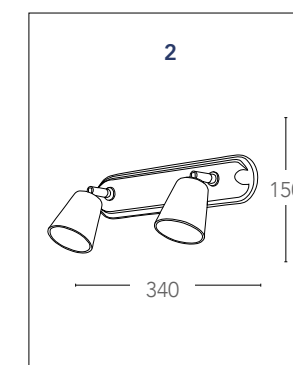

CADILLAC

Spot in metallo finitura cromo
Metal chrome spot light

informazioni tecniche - technical information

SPOT-CADILLAC-1
8031438541256

1xE14 max 40w
non include - not included

SPOT-CADILLAC-2
8031438551255

2xE14 max 40w
non include - not included

SPOT-CADILLAC-3
8031414076918

3xE14 max 40w
non include - not included

SPOT-CADILLAC-PL4
8031438521258

4xE14 max 40w
non include - not included

LIMOGES

Spot in ceramica
Ceramic spot light

informazioni tecniche - technical information

SPOT-LIMOGES-1
8031438531257

1xG9 max 33w
non include - not included

SPOT-LIMOGES-2
8031438501250

2xG9 max 33w
non include - not included

SPOT-LIMOGES-PL3
8031438511259

3xG9 max 33w
non include - not included