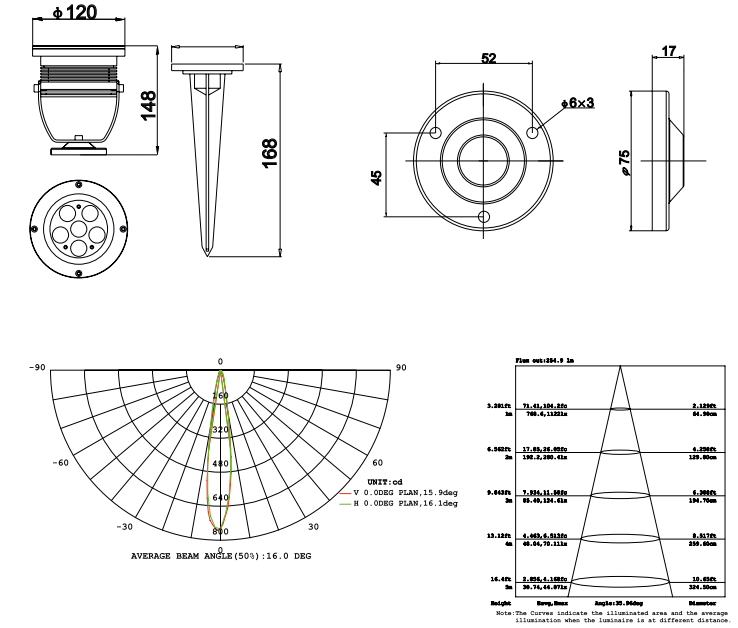

LED-IRIDE-18P
8031440358088

18X1W
12-24V DC
40°
IP65

LED-IRIDE-18P-BCO
8031440359689

6000K
18X1W
12-24V DC
30°
IP65

1620 Lumen

LED-IRIDE-9P
8031440358118

9X1W
12-24V DC
40°
IP65

LED-IRIDE-9P-BCO
8031440359702

6000K
9X1W
12-24V DC
30°
IP65

720 Lumen