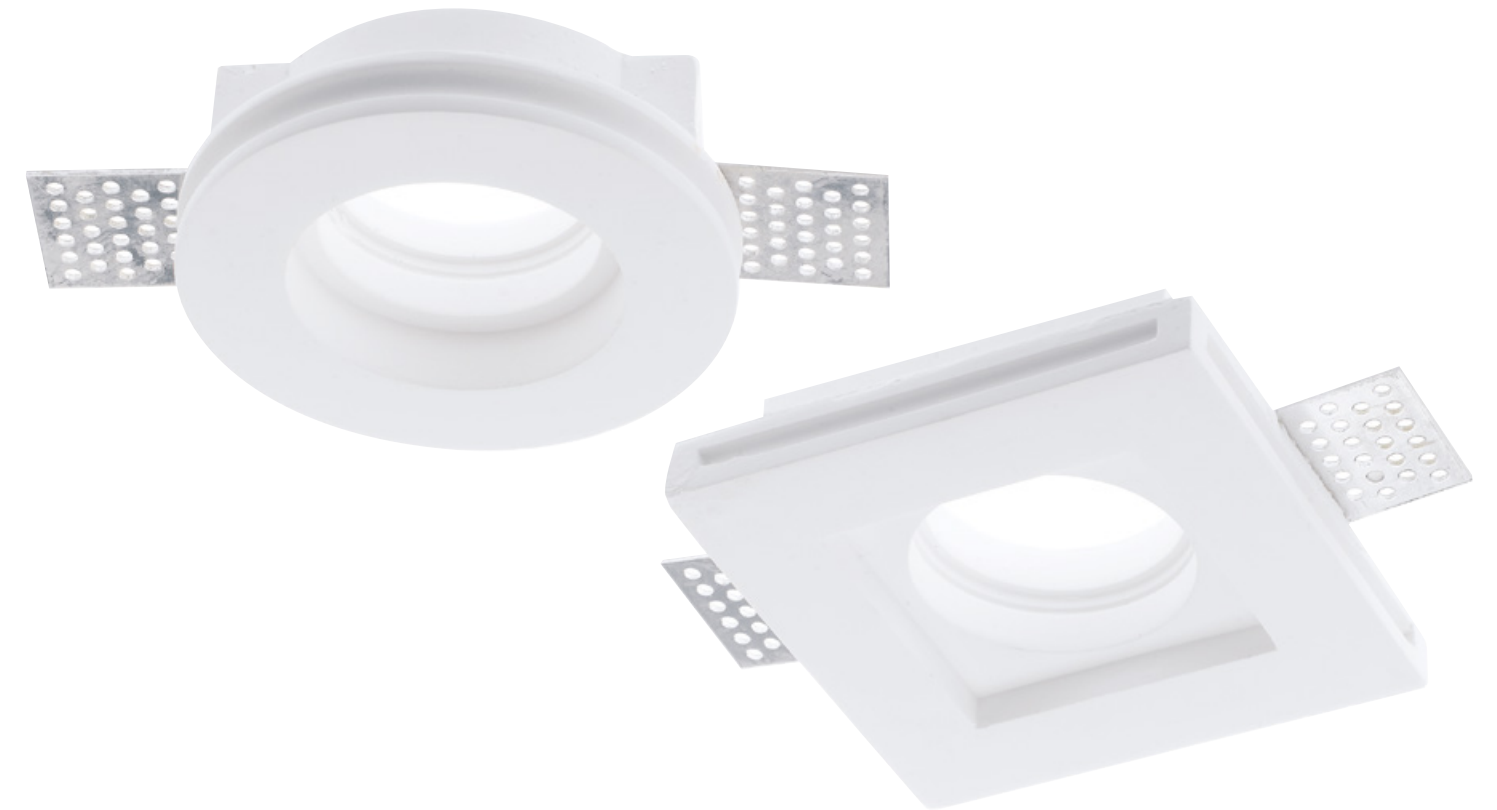

SPIRIT

Incassi in gesso verniciabili a scomparsa
Recess gypsun down light paintable