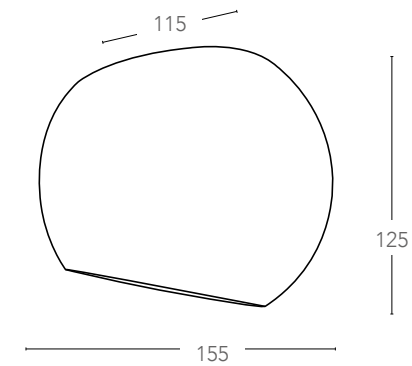

## CANDIDA

Applique a parete in gesso verniciabile  
Gypsun wall lamp paintable

informazioni tecniche - technical information

I-CANDIDA-AP  
8031436751237

2xE14 max 28W  
non include - not included