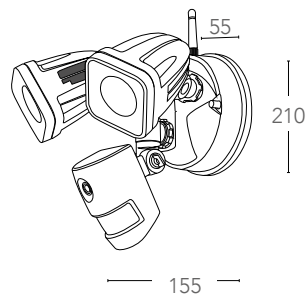

informazioni tecniche - technical information

LED-VYSOR-PRO
80314403588897

4000K

2X10W

1600 Lumen

180°

>10 000 on/off

230V
DRIVER FREE

IP44

h 25 000