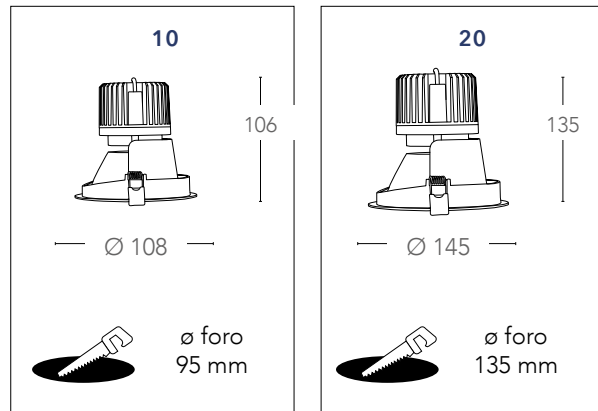

informazioni tecniche - technical information

INC-ELITE-1X30C 8031440363358	3000K	30W	2400 Lumen	40°	PF 0,90	>10 000 on/off	h 25 000	driver incluso
INC-ELITE-1X30M 8031440363327	4000K	30W	2400 Lumen	40°	PF 0,90	>10 000 on/off	h 25 000	driver incluso
INC-ELITE-1X45C 8031440363334	3000K	45W	4000 Lm	40°	PF 0,90	>10 000 on/off	h 25 000	driver incluso
INC-ELITE-1X45M 8031440363303	4000K	45W	4000 Lm	40°	PF 0,90	>10 000 on/off	h 25 000	driver incluso