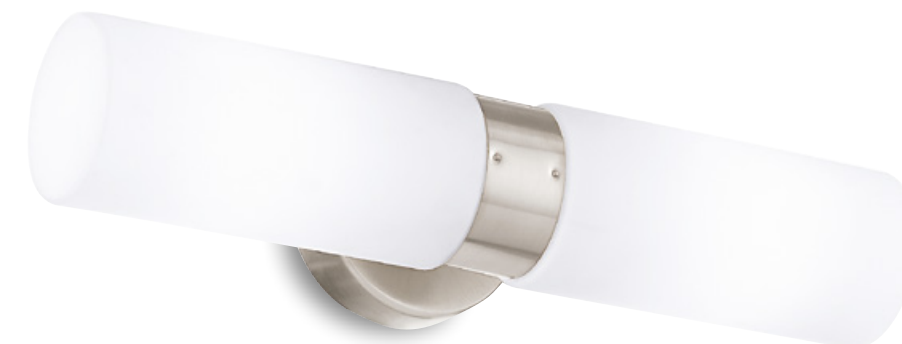

JOY

Appliche in metallo con diffusore in vetro finitura nikel
Wall lamp in metal with glass shade nikel finish