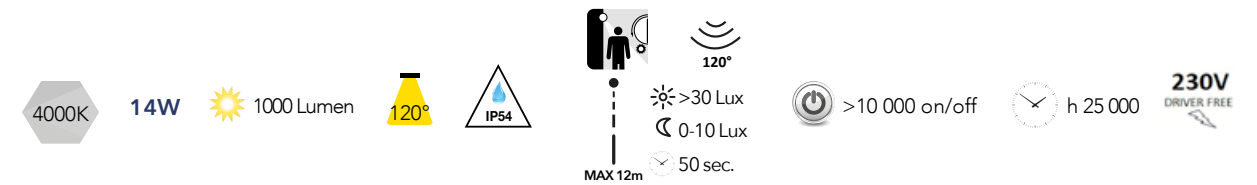

informazioni tecniche - technical information

LED-SENSITIVE-BCO
8031440361750

LED-SENSITIVE-ANT
8031440361743