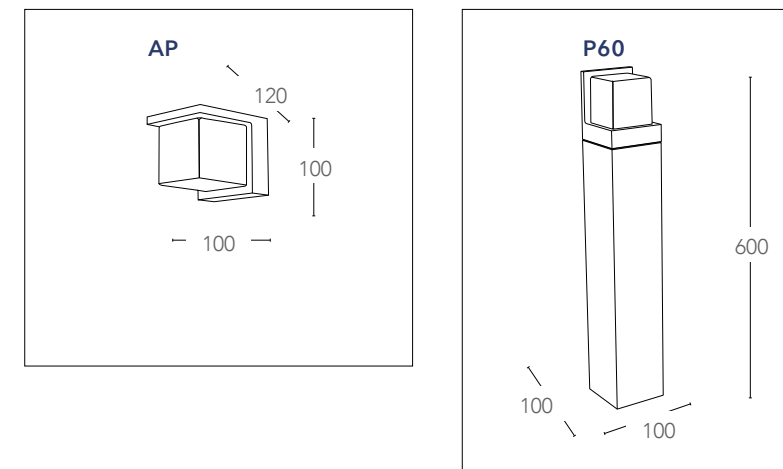

EROS

Lampada in alluminio a LED integrato finitura silver
Built in aluminium LED lamp silver finish

informazioni tecniche - technical information

LED-EROS-AP 8031434061215	3000K	7W	630Lumen	120°	IP54	>10 000 on/off	h 25 000	driver incluso
LED-EROS-P1 8031434071214	3000K	7W	630Lumen	120°	IP54	>10 000 on/off	h 25 000	driver incluso

NISMO

Lampada in alluminio a LED integrato finitura bianco goffrato
Built in aluminium LED lamp white embossed finish

informazioni tecniche - technical information

LED-NISMO-AP 8031440361224	3000K	10W	1100 Lumen	120°	IP54	>10 000 on/off	h 25 000	driver incluso
LED-NISMO-P60 8031440361231	3000K	10W	1100 Lumen	120°	IP54	>10 000 on/off	h 25 000	driver incluso