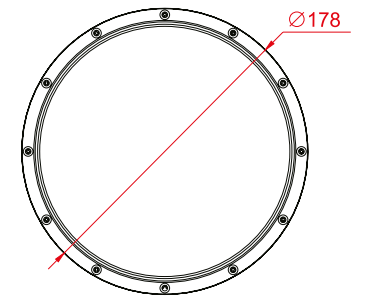

LED-PAR56-BCO
8031440359504

18X1W
12V DC

CABLE INCLUDED