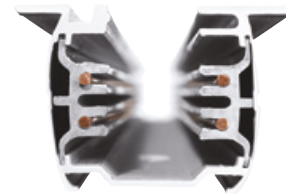

informazioni tecniche - technical information

LED-TRACK-1M-INC
8031440361804

Binario guida ad incasso trifase 1mt bianco per proiettore led
Recessed track rail in aluminium with threephase adaptor 1m

LED-TRACK-2M-INC
8031440361811

Binario guida ad incasso trifase 2mt bianco per proiettore led
Recessed track rail in aluminium with threephase adaptor 2m