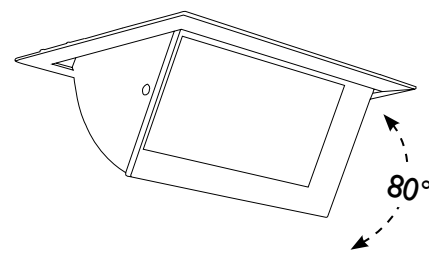

informazioni tecniche - technical information

INC-LYBRA-30
8031434951226

3200K 30W 1600 Lumen 99° PF 0,90 >15 000 on/off h 25 000 driver incluso