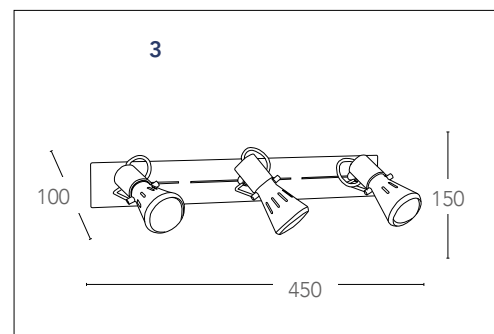

CADILLAC

Spot in metallo finitura cromo
Metal chrome spot light

informazioni tecniche - technical information

SPOT-CADILLAC-1
8031438541256

1xE14 max 40w
non include - not included

SPOT-CADILLAC-2
8031438551255

2xE14 max 40w
non include - not included

SPOT-CADILLAC-3
8031414076918

3xE14 max 40w
non include - not included

SPOT-CADILLAC-PL4
8031438521258

4xE14 max 40w
non include - not included

LIMOGES

Spot in ceramica
Ceramic spot light

informazioni tecniche - technical information

SPOT-LIMOGES-1
8031438531257

1xG9 max 33w
non include - not included

SPOT-LIMOGES-2
8031438501250

2xG9 max 33w
non include - not included

SPOT-LIMOGES-PL3
8031438511259

3xG9 max 33w
non include - not included