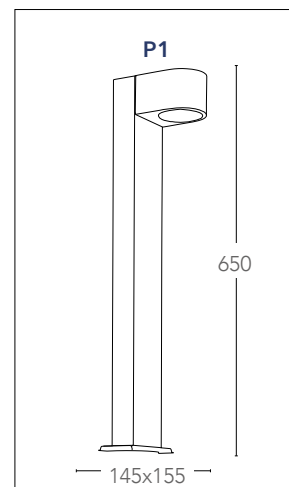

OSLO

Lampada in alluminio pressofuso finitura nero
Die cast aluminium lamp black finish

informazioni tecniche - technical information

I-OSLO-AP
8031440151276

2xGX53
non include - not included

120°

120°

I-OSLO-P1
8031440131278

1xGX53
non include - not included

CE

RoHS
WEEE COMPLIANT

BOSTON

Applique in alluminio con diffusore opale in policarbonato finitura antracite
Aluminium wall lamp with polycarbonate opal diffuser anthracite finish

informazioni tecniche - technical information

I-BOSTON-AP
8031440312240

1xE27 max 42w
non include - not included

CE

RoHS
WEEE COMPLIANT