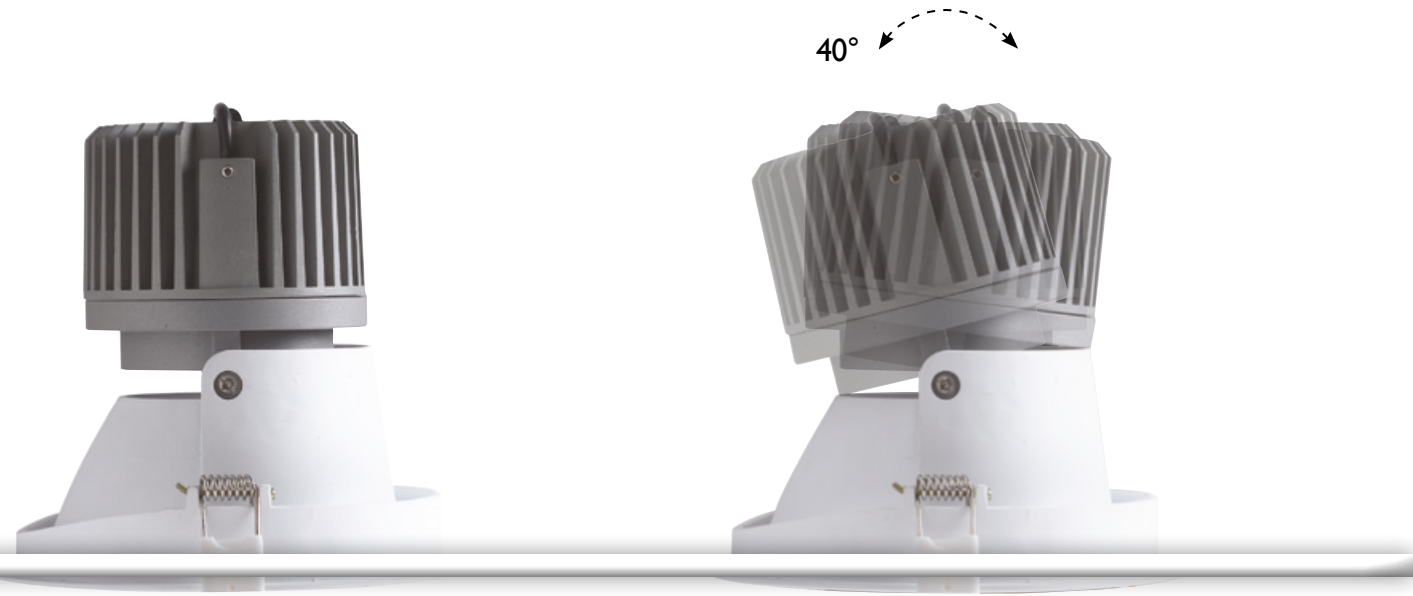

ELITE

Incasso in alluminio orientabile con modulo LED COB bianco
White aluminium down light adjustable built-in COB LED