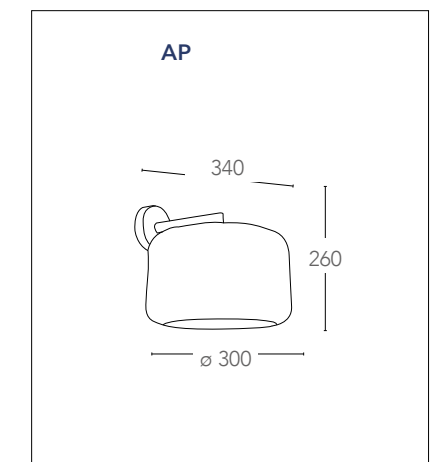

informazioni tecniche - technical information

I-BABILON-S 8031440356329	1xE27 max 25w non include - not included		
I-BABILON-L 8031440356305	1xE27 max 25w non include - not included		
I-BABILON-AP 8031440356336	1xE27 max 25w non include - not included		
I-BABILON-PT 8031440356312	1xE27 max 25w non include - not included