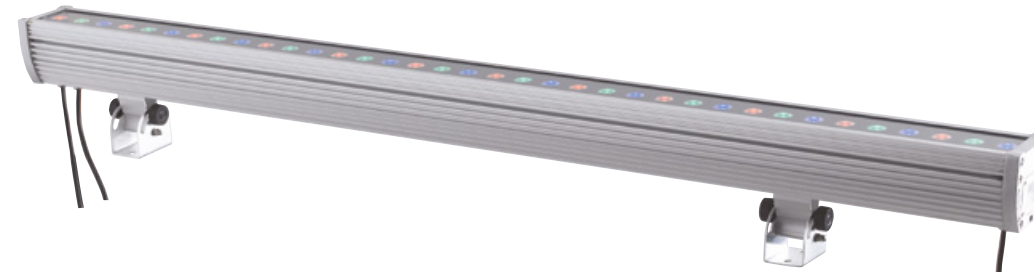

LED-WALLWASHER-36
8031440359528

36X2W
230V
45°
IP65