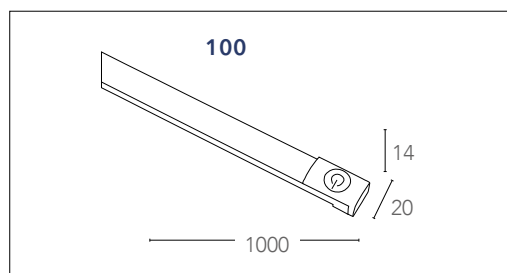

informazioni tecniche - technical information

LEDBAR-100CM 8031433121200	4000K	15W 12V	1200Lumen	120°	>10 000 on/off	h 25 000	AC/DC 15W INPUT: 230V ~ 50Hz OUTPUT: 12V --- 1,2A non include - not included	touch
LEDBAR-60CM 8031433131209	4000K	10W 12V	750 Lumen	120°	>10 000 on/off	h 25 000	AC/DC 10W INPUT: 230V ~ 50Hz OUTPUT: 12V --- 0,8A non include - not included	touch
LEDBAR-100CM-C 8031440359313	3000K	15W 12V	1200Lumen	120°	>10 000 on/off	h 25 000	AC/DC 15W INPUT: 230V ~ 50Hz OUTPUT: 12V --- 1,2A non include - not included	touch
LEDBAR-60CM-C 8031440359290	3000K	10W 12V	750 Lumen	120°	>10 000 on/off	h 25 000	AC/DC 10W INPUT: 230V ~ 50Hz OUTPUT: 12V --- 0,8A non include - not included	touch