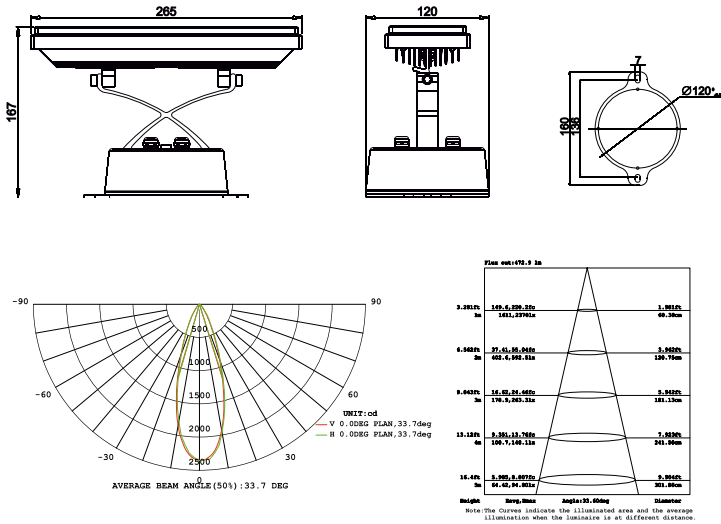

LED-RAYS-30P
8031440358071

30X1W
230V
45°
IP65

LED-RAYS-36P
8031440355445