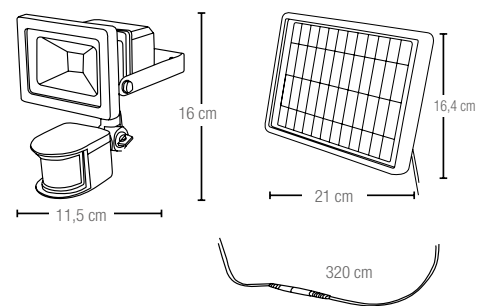

ELIOS

Proiettore LED con sensore e pannello solare policristallino
LED flood light with sensor and polycrystalline solar panel

informazioni tecniche - technical information

LED-ELIOS-SOLAR
8031440355124

9W

620 Lumen

INCL. 120°

>10 000 on/off

driver incluso

LUX 2 - LUX 2000
10SEC. - 1MIN.

h 25 000

lithium 7,4V 1800 mAh

carica/recharge 12h

ELIOS

Proiettore LED portatile
LED portable flood light

informazioni tecniche - technical information

LED-ELIOS-P/20W
8031436381236

20W

1600 Lumen

PF 0,90

>15 000 on/off

h 20 000

driver incluso