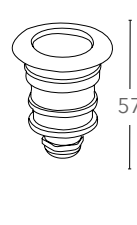

informazioni tecniche - technical information

LED-IMPACT-R-1W
8031440321273

1W 3,5V DC

driver output min.
1w 3,5V 350mA
non include - not included