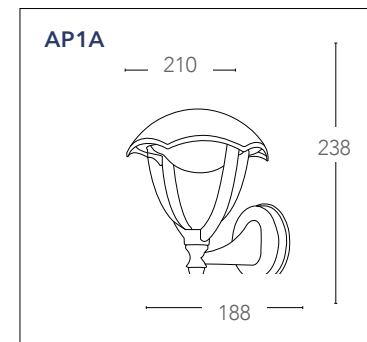

informazioni tecniche - technical information

LANT-MEGAN/AP1A 8031440361453	4000K	12W	800 Lumen	IP43	>10 000 on/off	h 15 000	230V DRIVER FREE
LANT-MEGAN/AP1A-S 8031440361460	4000K	12W	800 Lumen	IP43	>10 000 on/off	h 15 000	230V DRIVER FREE 90° 10LUX 5sec.- 5 min. 1-8 m
LANT-MEGAN/AP1B 8031440361477	4000K	12W	800 Lumen	IP43	>10 000 on/off	h 15 000	230V DRIVER FREE
LANT-MEGAN/S1 8031440361507	4000K	12W	800 Lumen	IP43	>10 000 on/off	h 15 000	230V DRIVER FREE