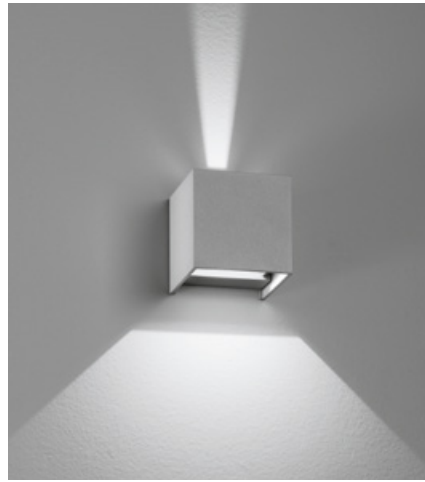

ALFA

Appliche a LED in alluminio con diffusori di fascio di luce regolabili
Aluminium LED wall lamp with adjustable light flood diffusers

informazioni tecniche - technical information

SILVER

BIANCO

LED-W-ALFA/2W
8031433981217

2X2W

360Lumen

>10 000 on/off

h 25 000

driver incl.

LED-W-ALFA/6W
8031439551261

2X3W

500 Lumen

>10 000 on/off

h 25 000

driver incl.

LED-W-ALFA/2W BCO
8031439541262

2X2W

360Lumen

>10 000 on/off

h 25 000

driver incl.

LED-W-ALFA/6W BCO
8031439651268

2X3W

500 Lumen

>10 000 on/off

h 25 000

driver incl.