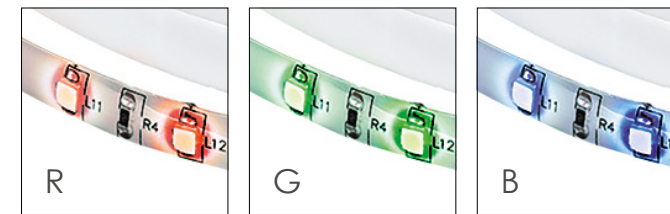

STRIP

Striscia luci LED rotoli da 5mt.
LED strip light 5mt. roll

informazioni tecniche - technical information

STRIPLED-5050-IP67-RGB 8031440355858		72W 12V		SMD SMD5050	>15 000 on/off	h 25 000	AC/DC 12V 6A 72W	non include not included	non include not included	con silicone with silicon