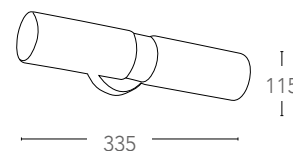

## JOY

Appliche in metallo con diffusore in vetro finitura nikel  
Wall lamp in metal with glass shade nikel finish

informazioni tecniche - technical information

SPOT-B-JOY  
8031431961198

2xE14 max 40W  
non include - not included