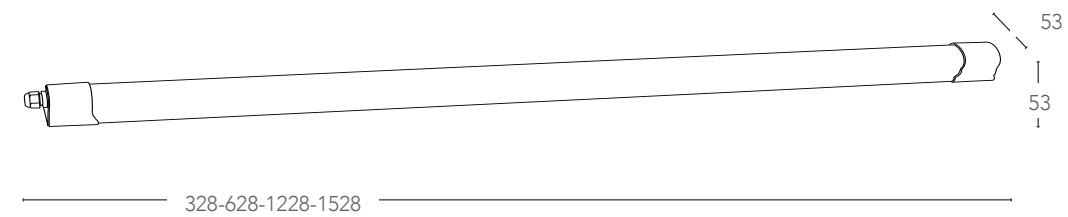

ATLANTIC ST

Armature stagne per tubi a LED bilampada in policarbonato
Waterproof lamp for double LED tube in polycarbonate

informazioni tecniche - technical information

LED-ATLANTIC-ST-60 88031440355315	2xT8 230V non include - not included		
LED-ATLANTIC-ST-120 8031440355322	2xT8 230V non include - not included		
LED-ATLANTIC-ST-150 8031440355292	2xT8 230V non include - not included		

OCEAN

Plafoniere stagno LED integrato in policarbonato
Built-in LED waterproof ceiling lamps in polycarbonate

informazioni tecniche - technical information

LED-OCEAN-150 8031440357791	4000K	45W	3820 Lumen			>15 000 on/off	h 25 000	driver incluso
LED-OCEAN-120 8031440357784	4000K	36W	3060 Lumen			>15 000 on/off	h 25 000	driver incluso
LED-OCEAN-60 8031440357777	4000K	18W	1530 Lm			>15 000 on/off	h 25 000	driver incluso
LED-OCEAN-30 8031440357760	4000K	9W	765 Lm			>15 000 on/off	h 25 000	driver incluso