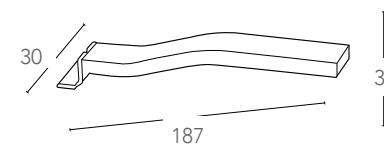

## SCARAB

Applique a LED in alluminio finitura cromo  
 Cabinet LED aluminium finish chrome

informazioni tecniche - technical information

SPOT-B-SCARAB  
 8031440363440

4000K
3W
☀️ 280 Lumen
📐 120°
💧 IP44
🕒 >15 000 on/off
🕒 h 25 000
🔌 driver incluso