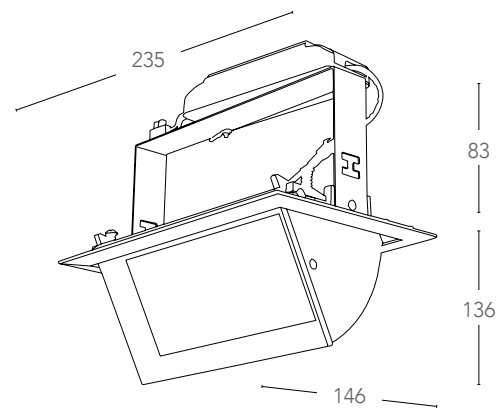

informazioni tecniche - technical information

INC-LYBRA-30
8031434951226

3200K 30W 1600 Lumen 99° PF 0,90 >15 000 on/off h 25 000 driver incluso