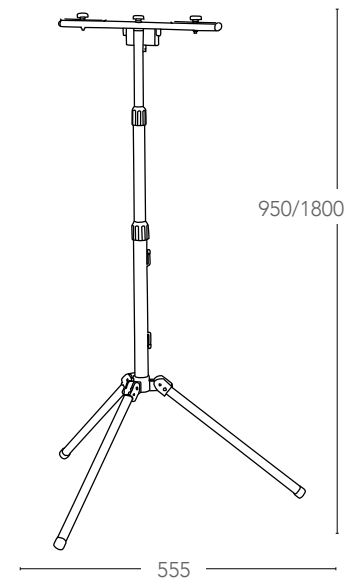

2,8 mt

informazioni tecniche - technical information

I-URANO-T1/400W  
8031438391257

1xR7s max 400w  
non include - not included

I-URANO-T2/800W  
8031438381258

2xR7s max 400w  
non include - not included

2,8 mt