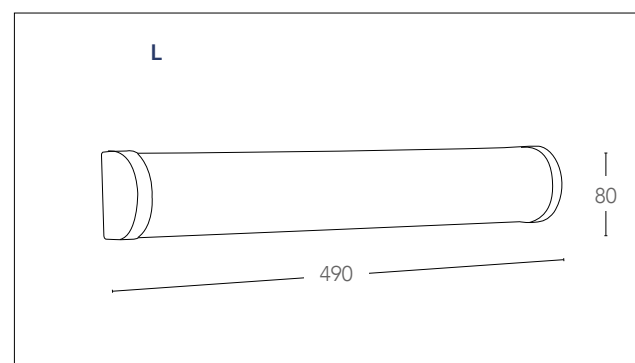

SHON

Applique in vetro con rifiniture in metallo cromo
Glass wall lamp and metal with metal chrome finish

informazioni tecniche - technical information

SPOT-B-SHON/M
8031432001190

2xE14 max 40W
non include - not included

IP20

SPOT-B-SHON/L
8031431991195

2xE14 max 40W
non include - not included

IP20

CE

STEFANY

Applique in vetro con rifiniture in metallo cromo
Glass wall lamp and metal with metal chrome finish

informazioni tecniche - technical information

15/02400
8031425791121

2xE14 max 40W
non include - not included

IP20

15/02300
8031422751098

1xE14 max 40W
non include - not included

IP20

CE