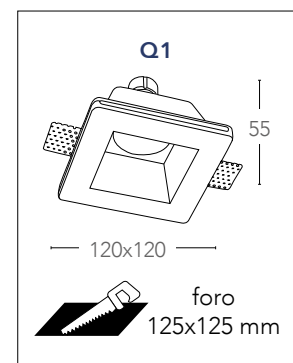

**INC-GHOST-Q1D**  
8031433941211

1xGU10 max 35w  
non include - not included

emissione luce laterale  
side light diffusion