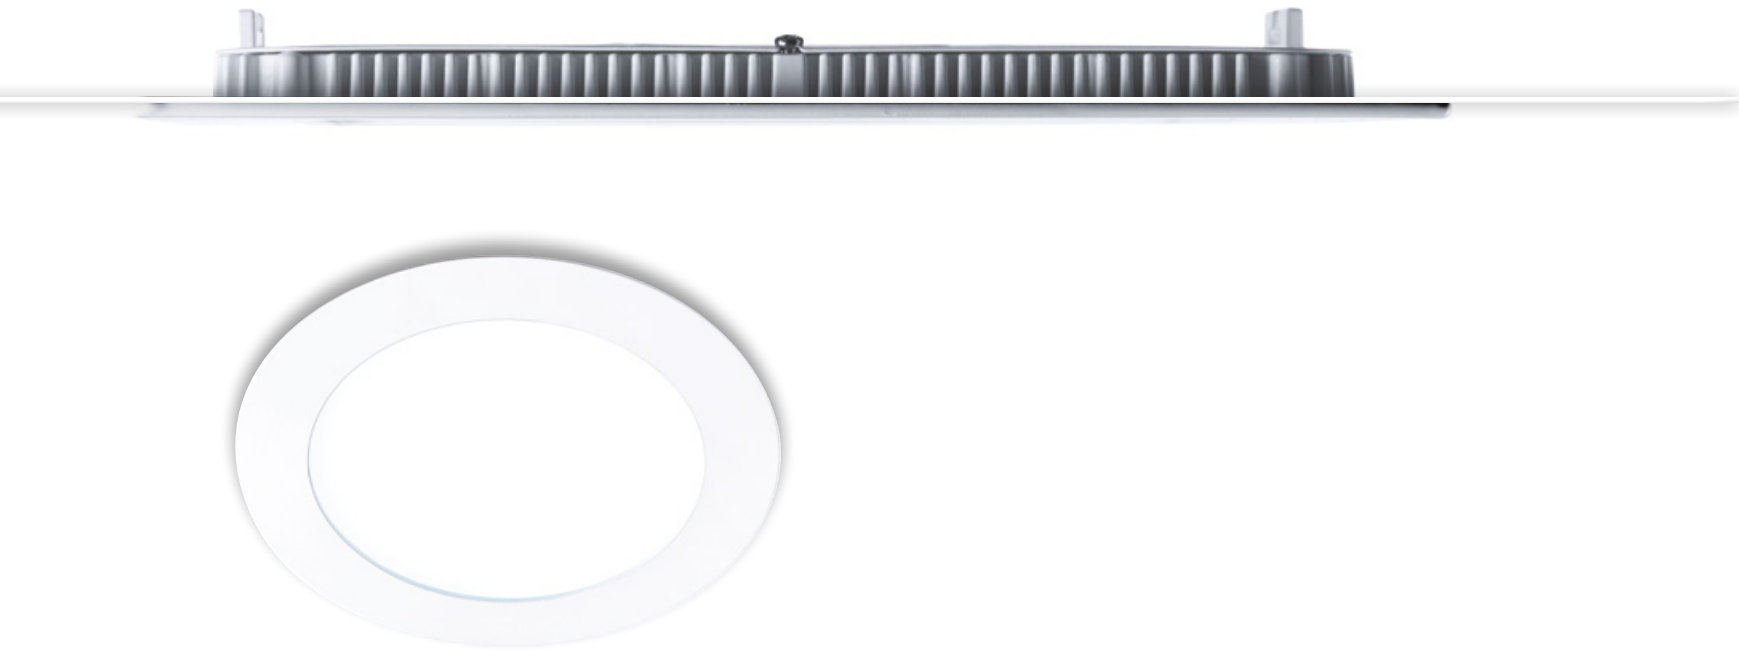

SLIM

Incasso in alluminio pressofuso LED integrato
Diecast aluminium down light built-in LED

informazioni tecniche - technical information

	INC-SLIM/8W BCO 8031440357203	4000K	8W	640 Lumen	120°	IP23	>15 000 on/off	h 25 000	driver incluso
	INC-SLIM/8WF BCO 8031440357197	5500K	8W	640 Lumen	120°	IP23	>15 000 on/off	h 25 000	driver incluso
	INC-SLIM/8WC BCO 8031440357180	3000K	8W	640 Lumen	120°	IP23	>15 000 on/off	h 25 000	driver incluso

ø foro
120

ø foro
105 mm

22

CLASSE
A

SMD

Ra
>80

CE

informazioni tecniche - technical information

	INC-SLIM/12W BCO 8031431491183	4000K	12W	860 Lumen	120°	IP23	>15 000 on/off	h 25 000	driver incluso
	INC-SLIM/12WF BCO 8031440357234	5500K	12W	860 Lumen	120°	IP23	>15 000 on/off	h 25 000	driver incluso
	INC-SLIM/12WC BCO 8031440357258	3000K	12W	860 Lumen	120°	IP23	>15 000 on/off	h 25 000	driver incluso
	INC-SLIM/12W NIK 8031431501189	4000K	12W	860 Lumen	120°	IP23	>15 000 on/off	h 25 000	driver incluso

ø 180

ø foro
165 mm

22

CLASSE
A

SMD

Ra
>80

CE

informazioni tecniche - technical information

	INC-SLIM/18W BCO 8031431511188	4000K	18W	1350 Lumen	120°	IP23	>15 000 on/off	h 25 000	driver incluso
	INC-SLIM/18WF BCO 8031440357210	5500K	18W	1350 Lumen	120°	IP23	>15 000 on/off	h 25 000	driver incluso
	INC-SLIM/18WC BCO 8031440357227	3000K	18W	1350 Lumen	120°	IP23	>15 000 on/off	h 25 000	driver incluso
	INC-SLIM/18W NIK 8031431521187	4000K	18W	1350 Lumen	120°	IP23	>15 000 on/off	h 25 000	driver incluso

ø 240

ø foro
225 mm

22

CLASSE
A

SMD

Ra
>80

CE