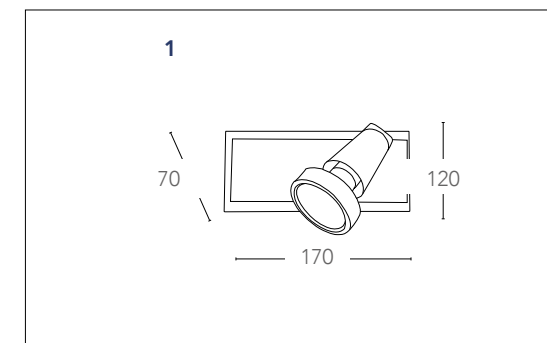

informazioni tecniche - technical information

SPOT-MIAMI 01 8031414076772	1xGU10 3W LED include - included	3000K	1X3W	250 Lumen	100°	>10 000 on/off	h 25 000
SPOT-MIAMI 02 8031414076796	2xGU10 3W LED include - included	3000K	2X3W	500 Lumen	100°	>10 000 on/off	h 25 000
SPOT-MIAMI 03 8031414076802	3xGU10 3W LED include - included	3000K	3X3W	750 Lumen	100°	>10 000 on/off	h 25 000
SPOT-MIAMI PL4 8031414076819	4xGU10 3W LED include - included	3000K	4X3W	1000 Lumen	100°	>10 000 on/off	h 25 000