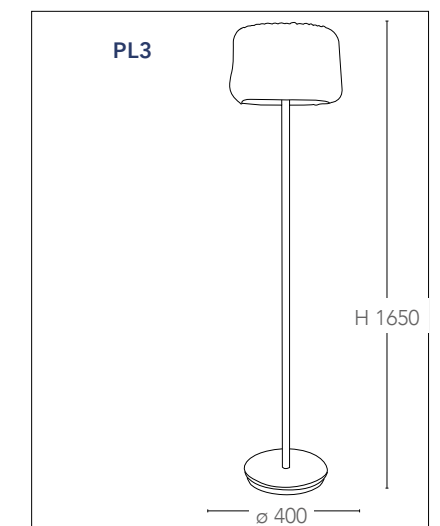

informazioni tecniche - technical information

I-BABILON-S 8031440356329	1xE27 max 25w non include - not included		
I-BABILON-L 8031440356305	1xE27 max 25w non include - not included		
I-BABILON-AP 8031440356336	1xE27 max 25w non include - not included		
I-BABILON-PT 8031440356312	1xE27 max 25w non include - not included