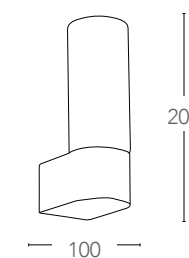

informazioni tecniche - technical information

SPOT-B-ENDY
8031431941190

1xE14 max 40W
non include - not included