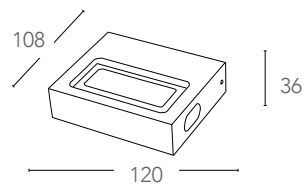

informazioni tecniche - technical information

LED-BETA-AP2
8031434021219