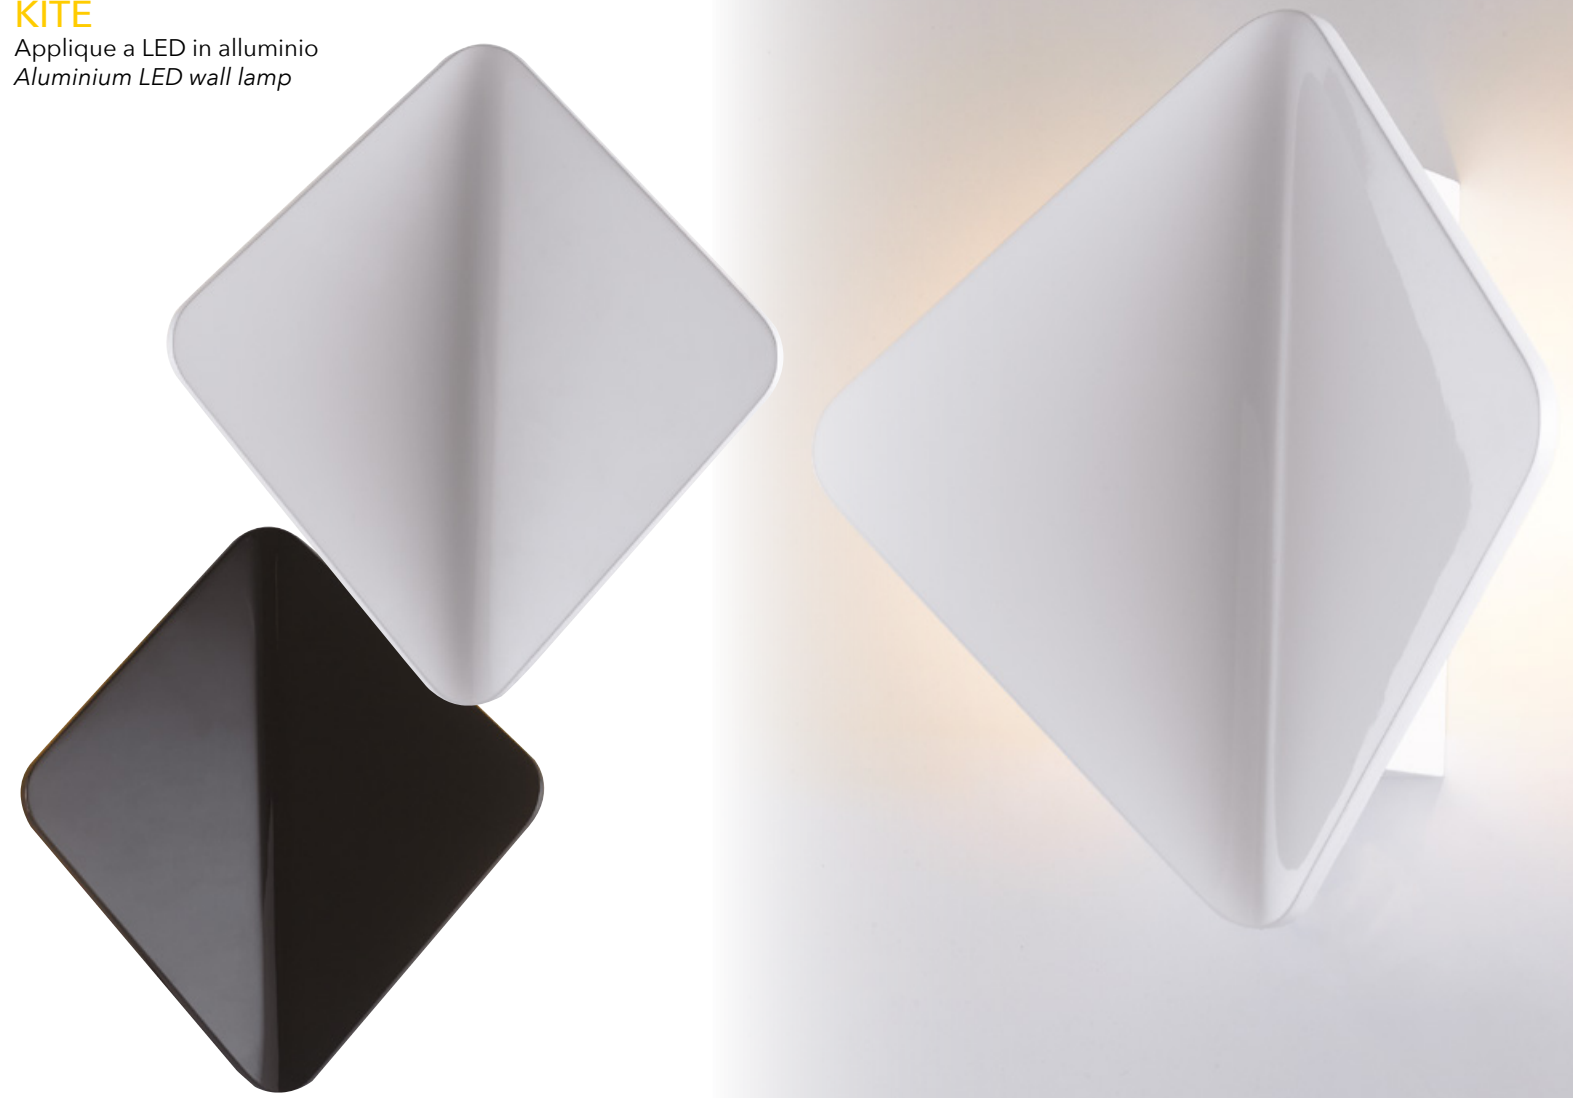

KITE

Applique a LED in alluminio
Aluminium LED wall lamp