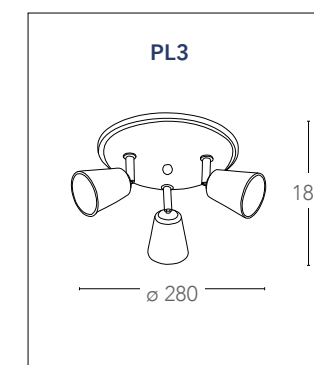

CADILLAC

Spot in metallo finitura cromo
Metal chrome spot light

informazioni tecniche - technical information

SPOT-CADILLAC-1
8031438541256

1xE14 max 40w
non include - not included

SPOT-CADILLAC-2
8031438551255

2xE14 max 40w
non include - not included

SPOT-CADILLAC-3
8031414076918

3xE14 max 40w
non include - not included

SPOT-CADILLAC-PL4
8031438521258

4xE14 max 40w
non include - not included

LIMOGES

Spot in ceramica
Ceramic spot light

informazioni tecniche - technical information

SPOT-LIMOGES-1
8031438531257

1xG9 max 33w
non include - not included

SPOT-LIMOGES-2
8031438501250

2xG9 max 33w
non include - not included

SPOT-LIMOGES-PL3
8031438511259

3xG9 max 33w
non include - not included