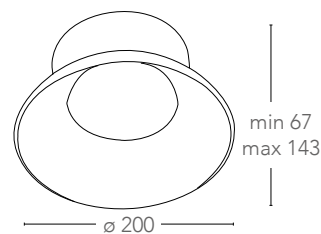

OMNIA

Faro a LED dimmerabile in alluminio, orientabile
Dimmable aluminium LED lamp adjustable

informazioni tecniche - technical information

LED-W-OMNIA/15W
8031440351423

15W

1300 Lumen

>10 000 on/off

h 25 000

driver incluso

MIURA

Applique a LED dimmerabile in alluminio bianco gofrato con diffusore di luce superiore ed inferiore
Dimmable aluminium LED wall lamp with up and down diffuser

informazioni tecniche - technical information

LED-W-MIURA/6W
8031440351447

2X3W

520 Lumen

>10 000 on/off

h 25 000

driver incluso