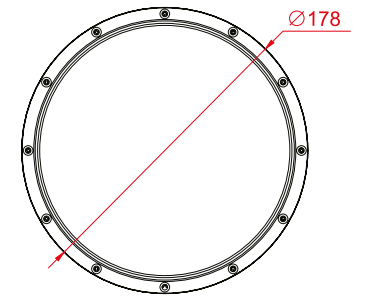

INC-POOL-PAR56 ARMATURA ABS PER PAR56
8031440359511