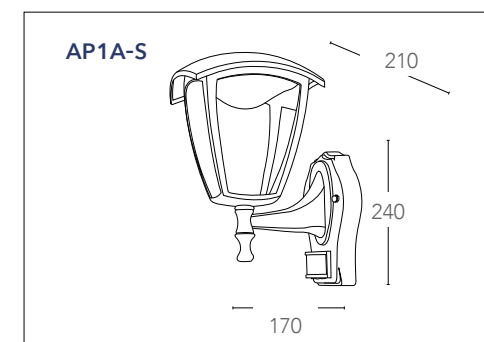

informazioni tecniche - technical information

LANT-LADY/AP1A 8031440361316	4000K	12W	800 Lumen	IP43	>10 000 on/off	h 15 000	230V DRIVER FREE
LANT-LADY/AP1A-S 8031440361323	4000K	12W	800 Lumen	IP43	>10 000 on/off	h 15 000	230V DRIVER FREE 90° 10LUX 5sec.- 5 min. 1-8 m
LANT-LADY/AP1B 8031440352130	4000K	12W	800Lumen	IP43	>10 000 on/off	h 15 000	230V DRIVER FREE