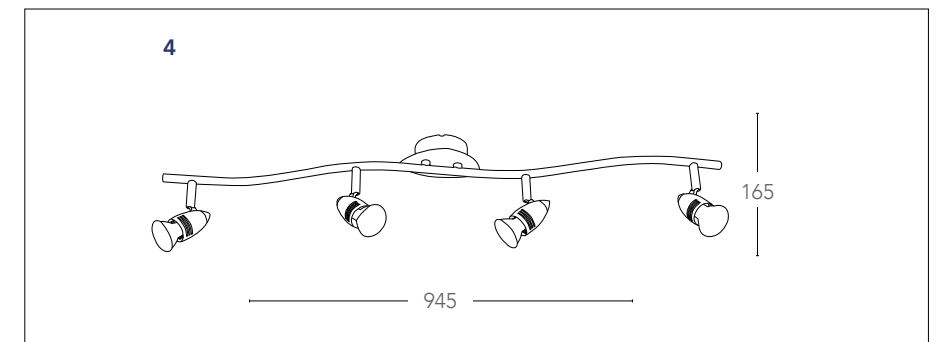

informazioni tecniche - technical information

SPOT-SUNNY-1 8031431831187	1xGU10 3W LED include - included	3000K	1X3W	250 Lumen	100°	>10 000 on/off	h 25 000
SPOT-SUNNY-2 8031431841186	2xGU10 3W LED include - included	3000K	2X3W	500 Lumen	100°	>10 000 on/off	h 25 000
SPOT-SUNNY-S3 8031431861184	3xGU10 3W LED include - included	3000K	3X3W	750 Lumen	100°	>10 000 on/off	h 25 000
SPOT-SUNNY-4 8031431851185	4xGU10 3W LED include - included	3000K	4X3W	1000 Lumen	100°	>10 000 on/off	h 25 000