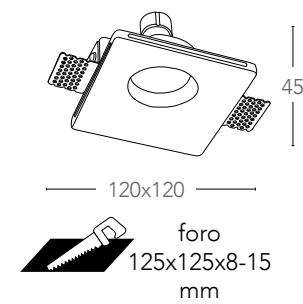

## SENSO

Incassi in gesso verniciabili a scomparsa  
Recess gypsun down light paintable

informazioni tecniche - technical information

**INC-SENSO-1**  
8031434221213

1xGU10 max 35w  
non include - not included