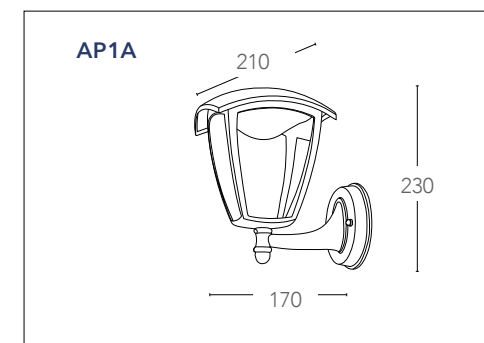

informazioni tecniche - technical information

LANT-LADY/AP1A 8031440361316	4000K	12W	800 Lumen	IP43	>10 000 on/off	h 15 000	230V DRIVER FREE
LANT-LADY/AP1A-S 8031440361323	4000K	12W	800 Lumen	IP43	>10 000 on/off	h 15 000	230V DRIVER FREE 90° 10LUX 5sec.- 5 min. 1-8 m
LANT-LADY/AP1B 8031440352130	4000K	12W	800Lumen	IP43	>10 000 on/off	h 15 000	230V DRIVER FREE