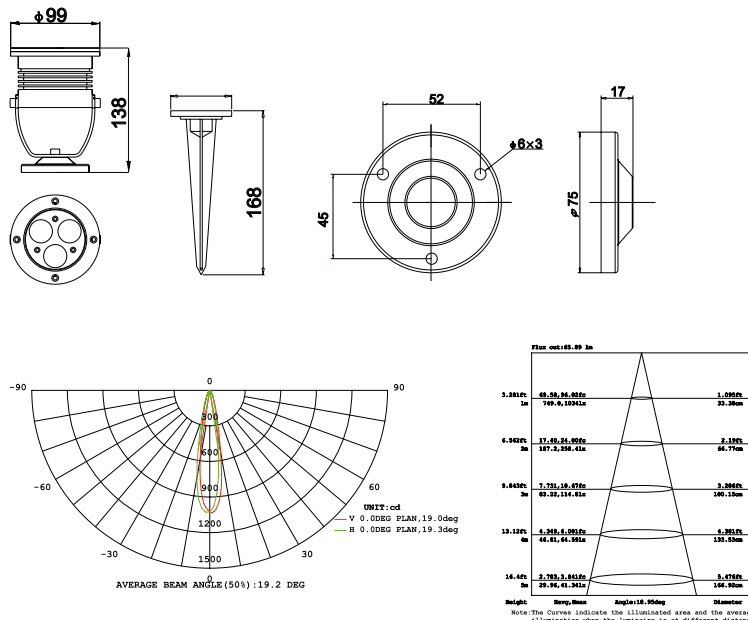

## RAINBOW

Incasso orientabile LED RGB FULL COLOR in alluminio  
 LED RGB full color adjustable down light in aluminium