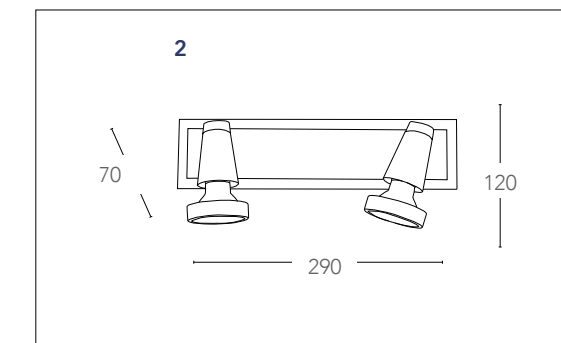

informazioni tecniche - technical information

SPOT-MIAMI 01 8031414076772	1xGU10 3W LED include - included	3000K	1X3W	250 Lumen	100°	>10 000 on/off	h 25 000
SPOT-MIAMI 02 8031414076796	2xGU10 3W LED include - included	3000K	2X3W	500 Lumen	100°	>10 000 on/off	h 25 000
SPOT-MIAMI 03 8031414076802	3xGU10 3W LED include - included	3000K	3X3W	750 Lumen	100°	>10 000 on/off	h 25 000
SPOT-MIAMI PL4 8031414076819	4xGU10 3W LED include - included	3000K	4X3W	1000 Lumen	100°	>10 000 on/off	h 25 000