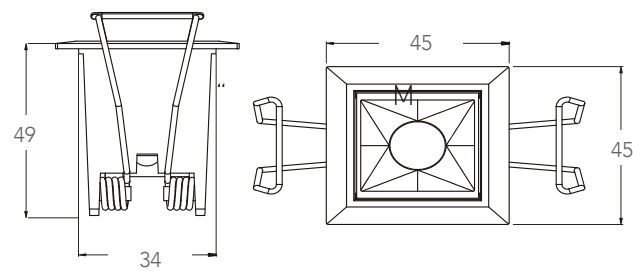

informazioni tecniche - technical information

INC-SINKRO-2M
8031440360876

4000K 2W 160 Lumen 45° >10 000 on/off h 25 000 driver incluso