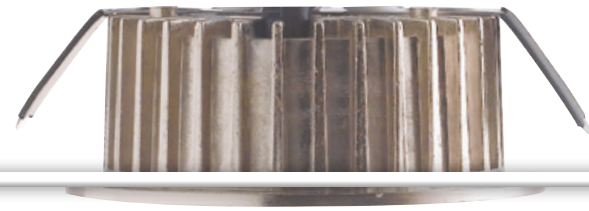

FUSION

Incasso in alluminio nelle finiture nikel, bianco satinato o oro satinato LED integrato
Aluminium down light nikel, satin white or satin gold finish built-in LED