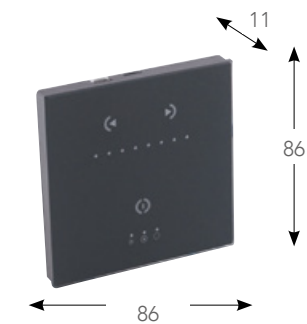

SUNLITE DMX STICK-GU2 128 CANALI INPUT
240V