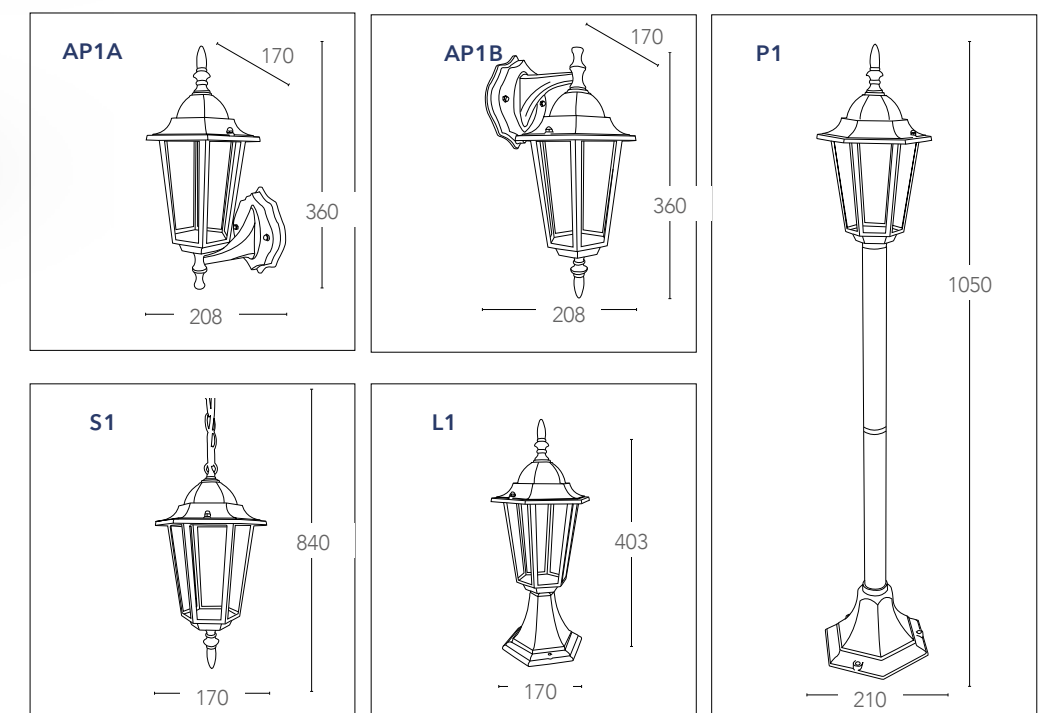

## MILANO

Lanterne in alluminio pressofuso con diffusore in vetro  
Diecast aluminium lantern with glass diffuser

informazioni tecniche - technical information

LANT-MILANO/AP1A 8031436921241	1xE27 max 60w non include - not included	⏚	IP43
LANT-MILANO/AP1A BCO 8031436931240			
LANT-MILANO/AP1B 8031436901243	1xE27 max 60w non include - not included	⏚	IP43
LANT-MILANO/AP1B BCO 8031436911242			
LANT-MILANO/S1 8031436841235	1xE27 max 60w non include - not included	⏚	IP43
LANT-MILANO/S1 BCO 8031436851234			
LANT-MILANO/L1 8031436881248	1xE27 max 60w non include - not included	⏚	IP43
LANT-MILANO/L1 BCO 8031436891247			
LANT-MILANO/P1 8031436971246	1xE27 max 60w non include - not included	⏚	IP43
LANT-MILANO/P1 BCO 8031436871232			