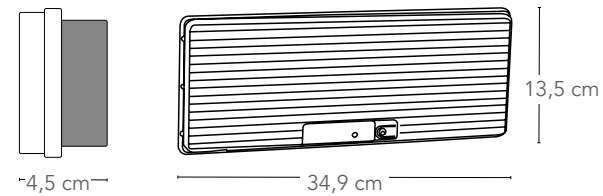

>10 000 on/off

Ni-Cd 4,8V 900 mAh

carica/recharge 12h

h 30 000

life time 4 years

3h full emergency light

adesivi inclusi - labels included

X	1	****	180
---	---	------	-----