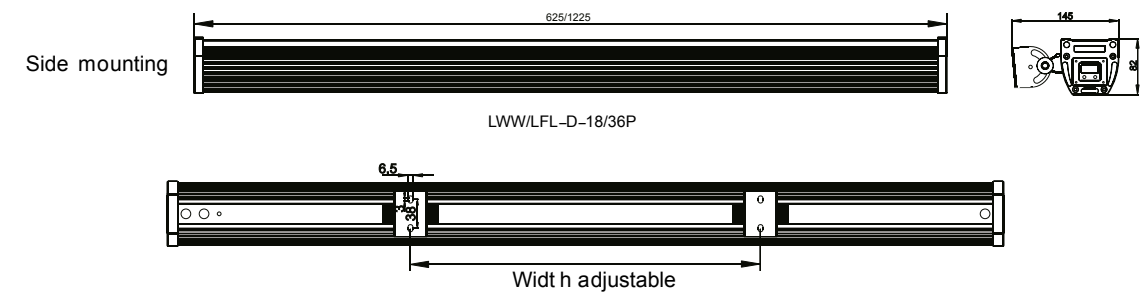

RAYS

Proiettore LED RGB full color in alluminio
LED RGB full color lamp in aluminium

30X1W
230V
45°
IP65

36X1W
230V
45°
IP65

72X2W
230V
45°
IP65

WALLWASHER

Barra LED RGB full color in alluminio
LED wallwasher RGB full color in aluminium

LED-WALLWASHER-18
8031440359559

18X2W
230V
45°
IP65

LED-WALLWASHER-36
8031440359528

36X2W
230V
45°
IP65