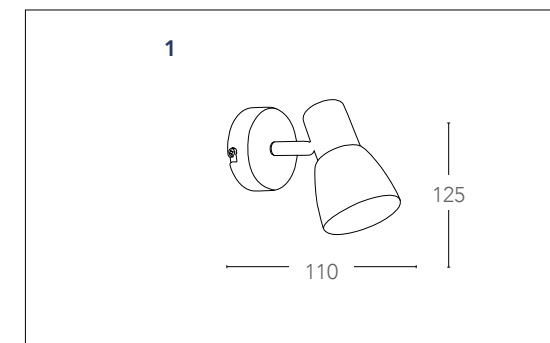

informazioni tecniche - technical information

SPOT-MITO-1
8031431791184
1xE14 max 40W
non include - not included

SPOT-MITO-PL3
8031431801180
3xE14 max 40W
non include - not included

SPOT-MITO-S3
8031431811189
3xE14 max 40W
non include - not included

SPOT-MITO-S4
8031431821188
4xE14 max 40W
non include - not included