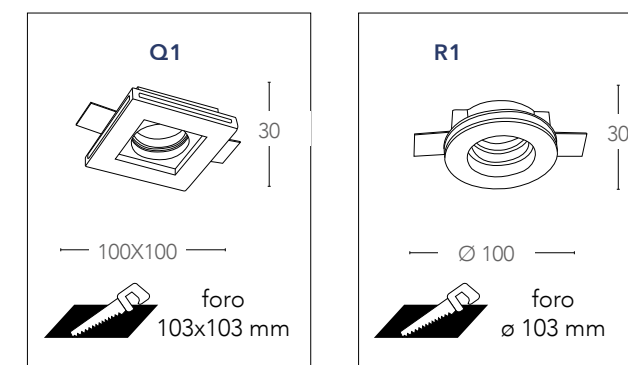

informazioni tecniche - technical information

INC-SPIRIT-Q1
8031440362160

1xGU10 max 35w
non include - not included

INC-SPIRIT-R1
8031440362177

1xGU10 max 35w
non include - not included