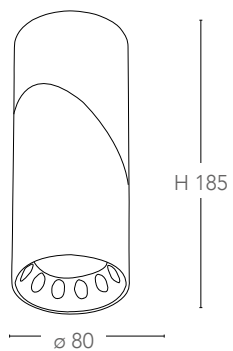

GENESIS

Faretto in alluminio pressofuso orientabile, rifiniture in bianco goffrato LED COB integrato
Spotlight diecast aluminium adjustable in embossed white color built-in COB LED

informazioni tecniche - technical information

LED-GENESIS-15W
8031436721230

15W