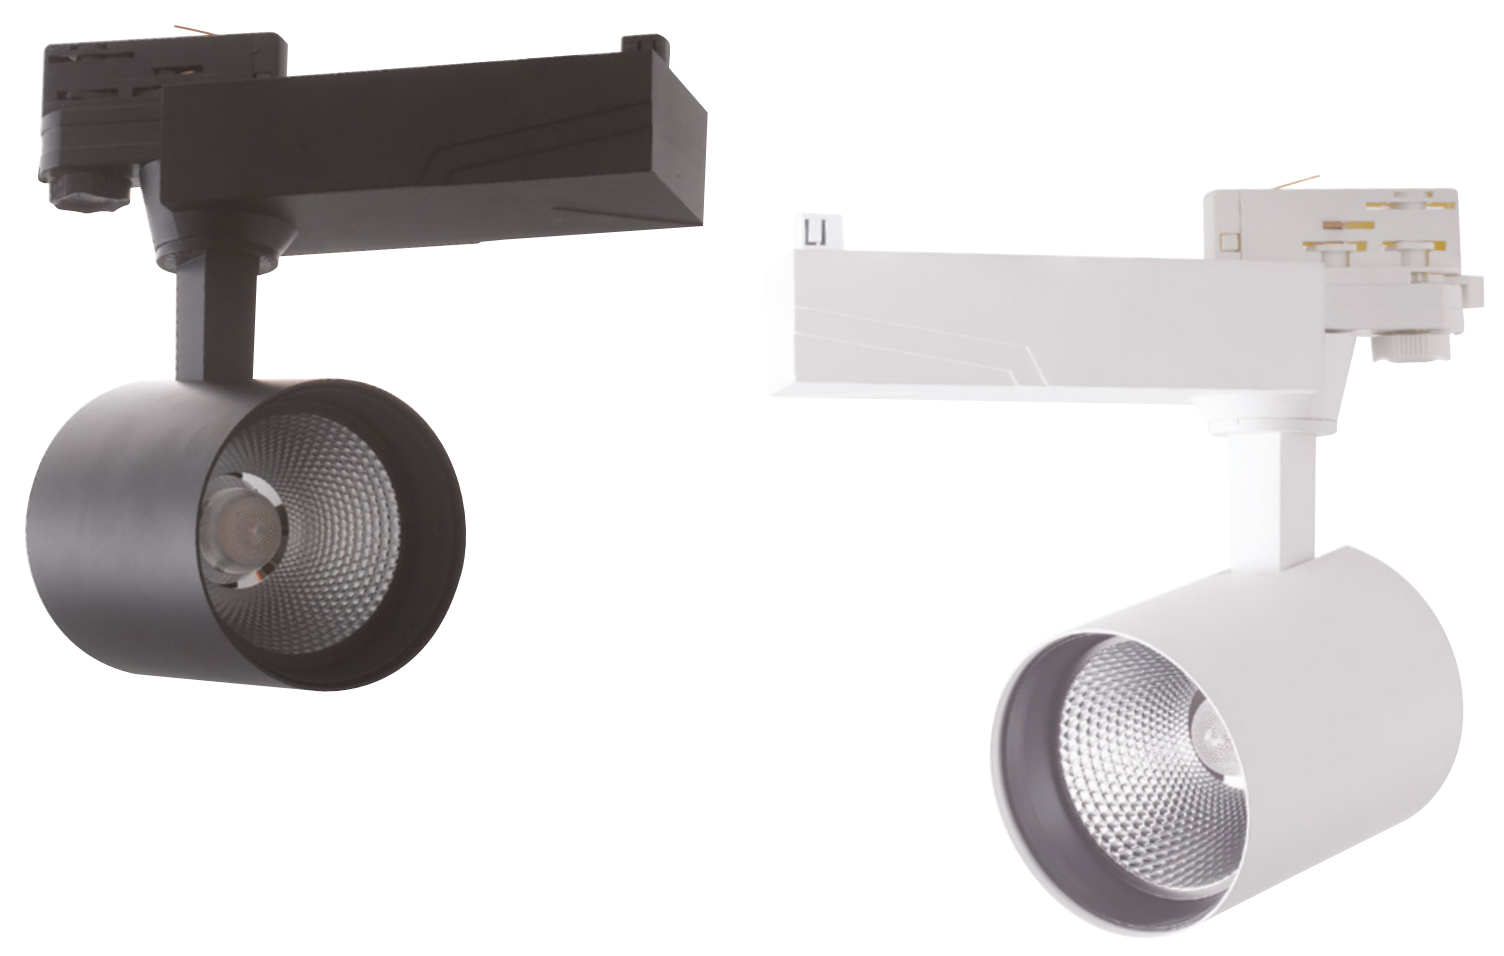

informazioni tecniche - technical information

	LED-EAGLE-B-20WM 8031440358767	4000K	20W	☀️ 2000 Lumen	40°	PF 0,90	⏻ >15 000 on/off	🕒 h 25 000	🔌 driver incluso
	LED-EAGLE-B-20WC 8031440358798	3000K	20W	☀️ 2000 Lumen	40°	PF 0,90	⏻ >15 000 on/off	🕒 h 25 000	🔌 driver incluso
	LED-EAGLE-W-20WM 8031440358736	4000K	20W	☀️ 2000 Lumen	40°	PF 0,90	⏻ >15 000 on/off	🕒 h 25 000	🔌 driver incluso
	LED-EAGLE-W-20WC 8031440358729	3000K	20W	☀️ 2000 Lumen	40°	PF 0,90	⏻ >15 000 on/off	🕒 h 25 000	🔌 driver incluso