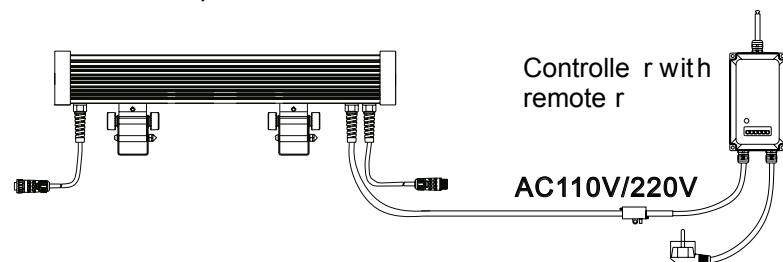

E-1. Recommended control mode and lamp

E-2. Other control modes and lamps

SPLITTER

SPLITTER-DMX-4  
8031440359542

SPLITTER DMX 6W XLR-3X4PCS XLR-5X4PCS