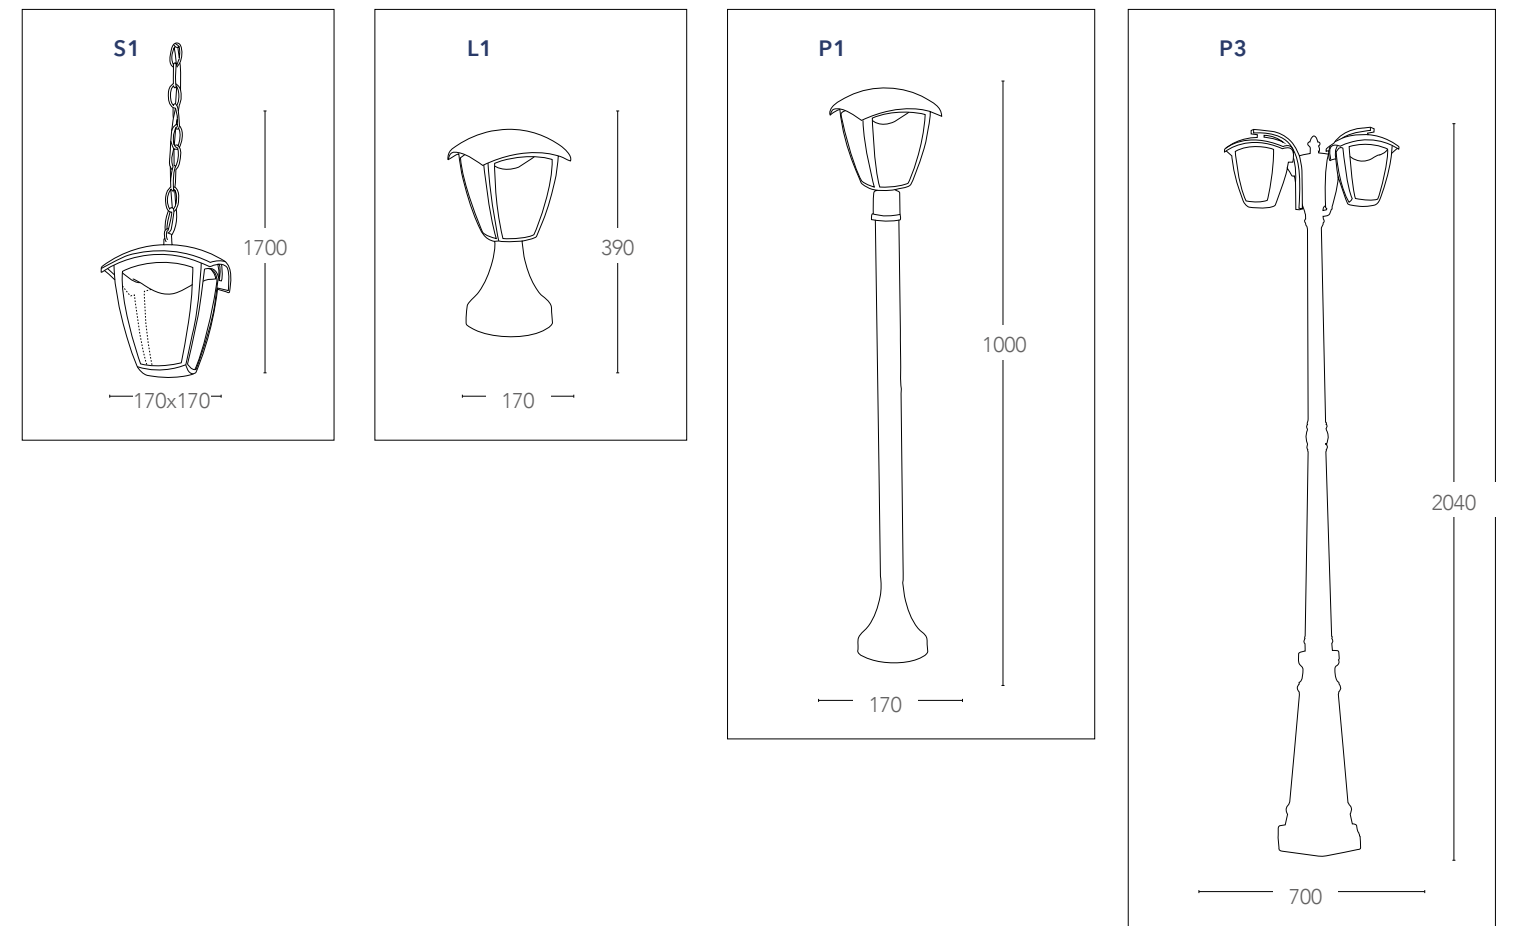

LADY

Lantern in alluminio pressofuso colore nero gofrato diffusore in policarbonato LED integrato
Die cast aluminium lantern black embossed finish with polycarbonate diffuser built-in LED

informazioni tecniche - technical information

LANT-LADY/L1 8031440361330	4000K	12W	800 Lumen	IP43	>10 000 on/off	h 15 000	230V DRIVER FREE
LANT-LADY/P1 8031440361347	4000K	12W	800 Lumen	IP43	>10 000 on/off	h 15 000	230V DRIVER FREE
LANT-LADY/S1 8031440352147	4000K	12W	800 Lumen	IP43	>10 000 on/off	h 15 000	230V DRIVER FREE
LANT-LADY/P3 8031440352116	4000K	3X12W	2400 Lumen	IP43	>10 000 on/off	h 15 000	230V DRIVER FREE