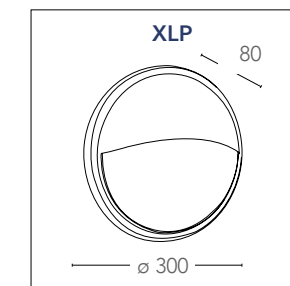

## EASY

Plafoniera in poliammide con diffusore in vetro  
Polyamide plastic ceiling lamp with glass diffuser

informazioni tecniche - technical information

NERO

BCO

**I-EASY-S-NERO**  
8031440357890

1xE27 max 42w  
non include - not included