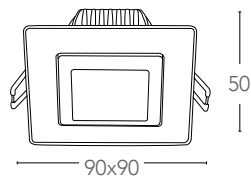

POUND

Incasso orientabile in alluminio pressofuso LED COB integrato
Die cast adjustable down light built-in COB LED

informazioni tecniche - technical information

	INC-POUND-5C BCO 8031435001227	3200K	5W	320 Lumen	87°	15°	>10 000 on/off	h 25 000	driver incluso
BCO	INC-POUND-5F BCO 8031435011226	5500K	5W	380 Lumen	87°	15°	>10 000 on/off	h 25 000	driver incluso
	INC-POUND-5C NIK 8031435021225	3200K	5W	320 Lumen	87°	15°	>10 000 on/off	h 25 000	driver incluso
NIK	INC-POUND-5F NIK 8031435031224	5500K	5W	380 Lumen	87°	15°	>10 000 on/off	h 25 000	driver incluso

KRONE

Incasso orientabile in alluminio pressofuso LED COB integrato
Die cast adjustable down light built-in COB LED

informazioni tecniche - technical information

	INC-KRONE-5C BCO 8031434961225	3200K	5W	320 Lumen	87°	15°	>10 000 on/off	h 25 000	driver incluso
BCO	INC-KRONE-5F BCO 8031434971224	5500K	5W	380 Lumen	87°	15°	>10 000 on/off	h 25 000	driver incluso
	INC-KRONE-5C NIK 8031434981223	3200K	5W	320 Lumen	87°	15°	>10 000 on/off	h 25 000	driver incluso
NIK	INC-KRONE-5F NIK 8031434991222	5500K	5W	380 Lumen	87°	15°	>10 000 on/off	h 25 000	driver incluso