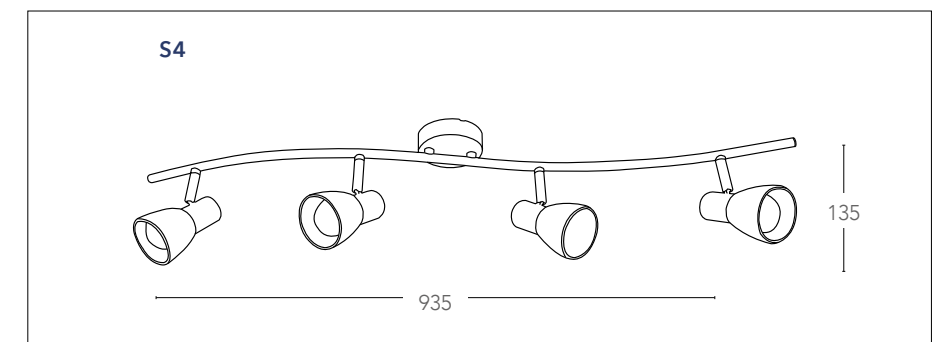

informazioni tecniche - technical information

SPOT-MITO-1
8031431791184
1xE14 max 40W
non include - not included

SPOT-MITO-PL3
8031431801180
3xE14 max 40W
non include - not included

SPOT-MITO-S3
8031431811189
3xE14 max 40W
non include - not included

SPOT-MITO-S4
8031431821188
4xE14 max 40W
non include - not included