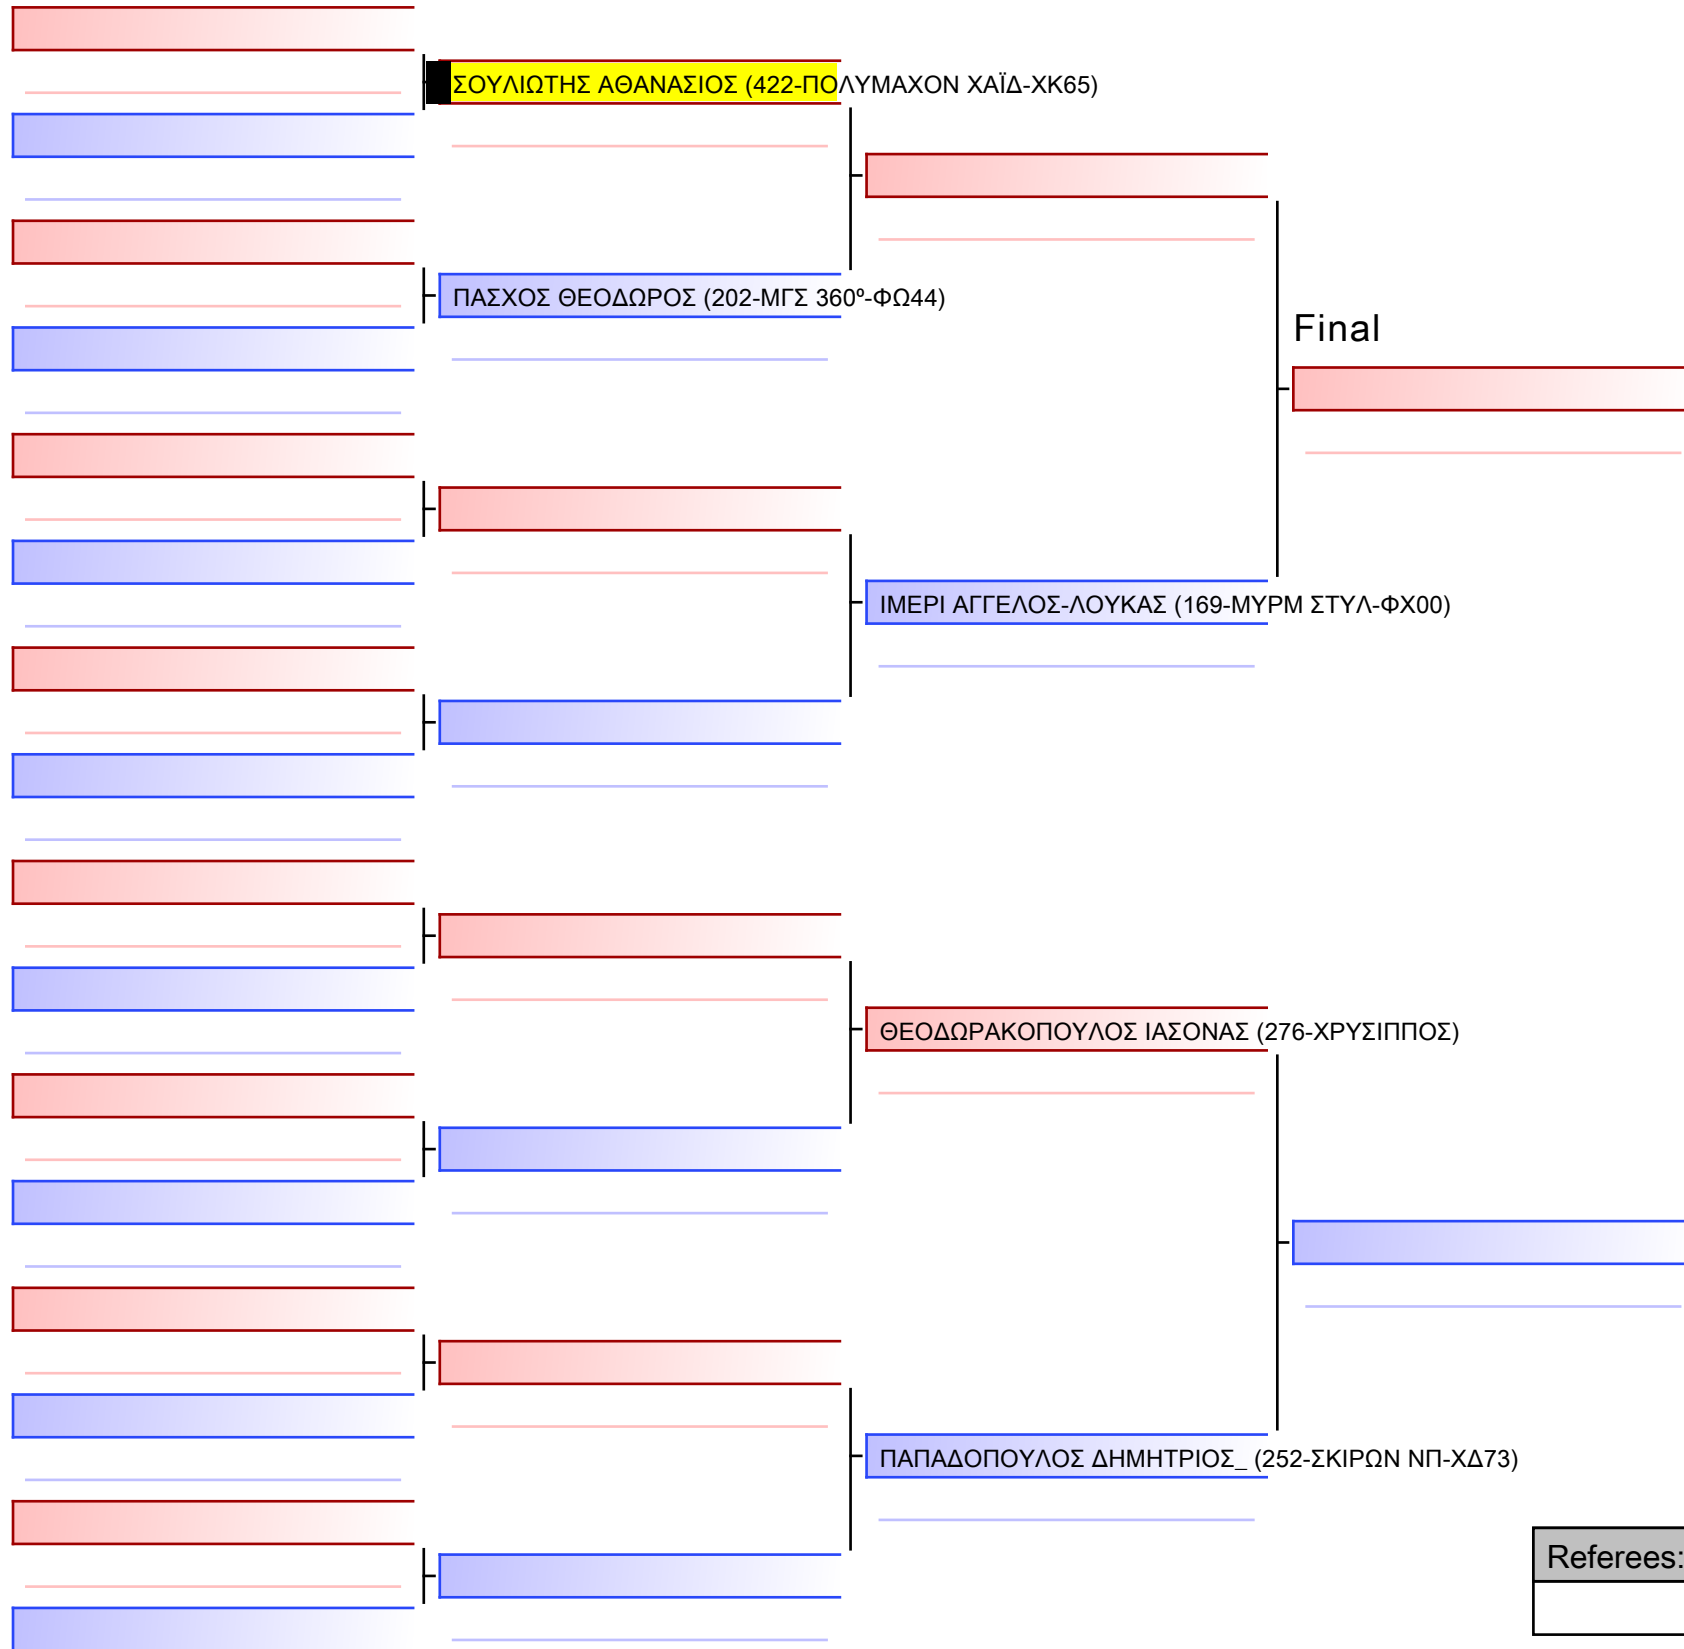

[Original]

Referees: