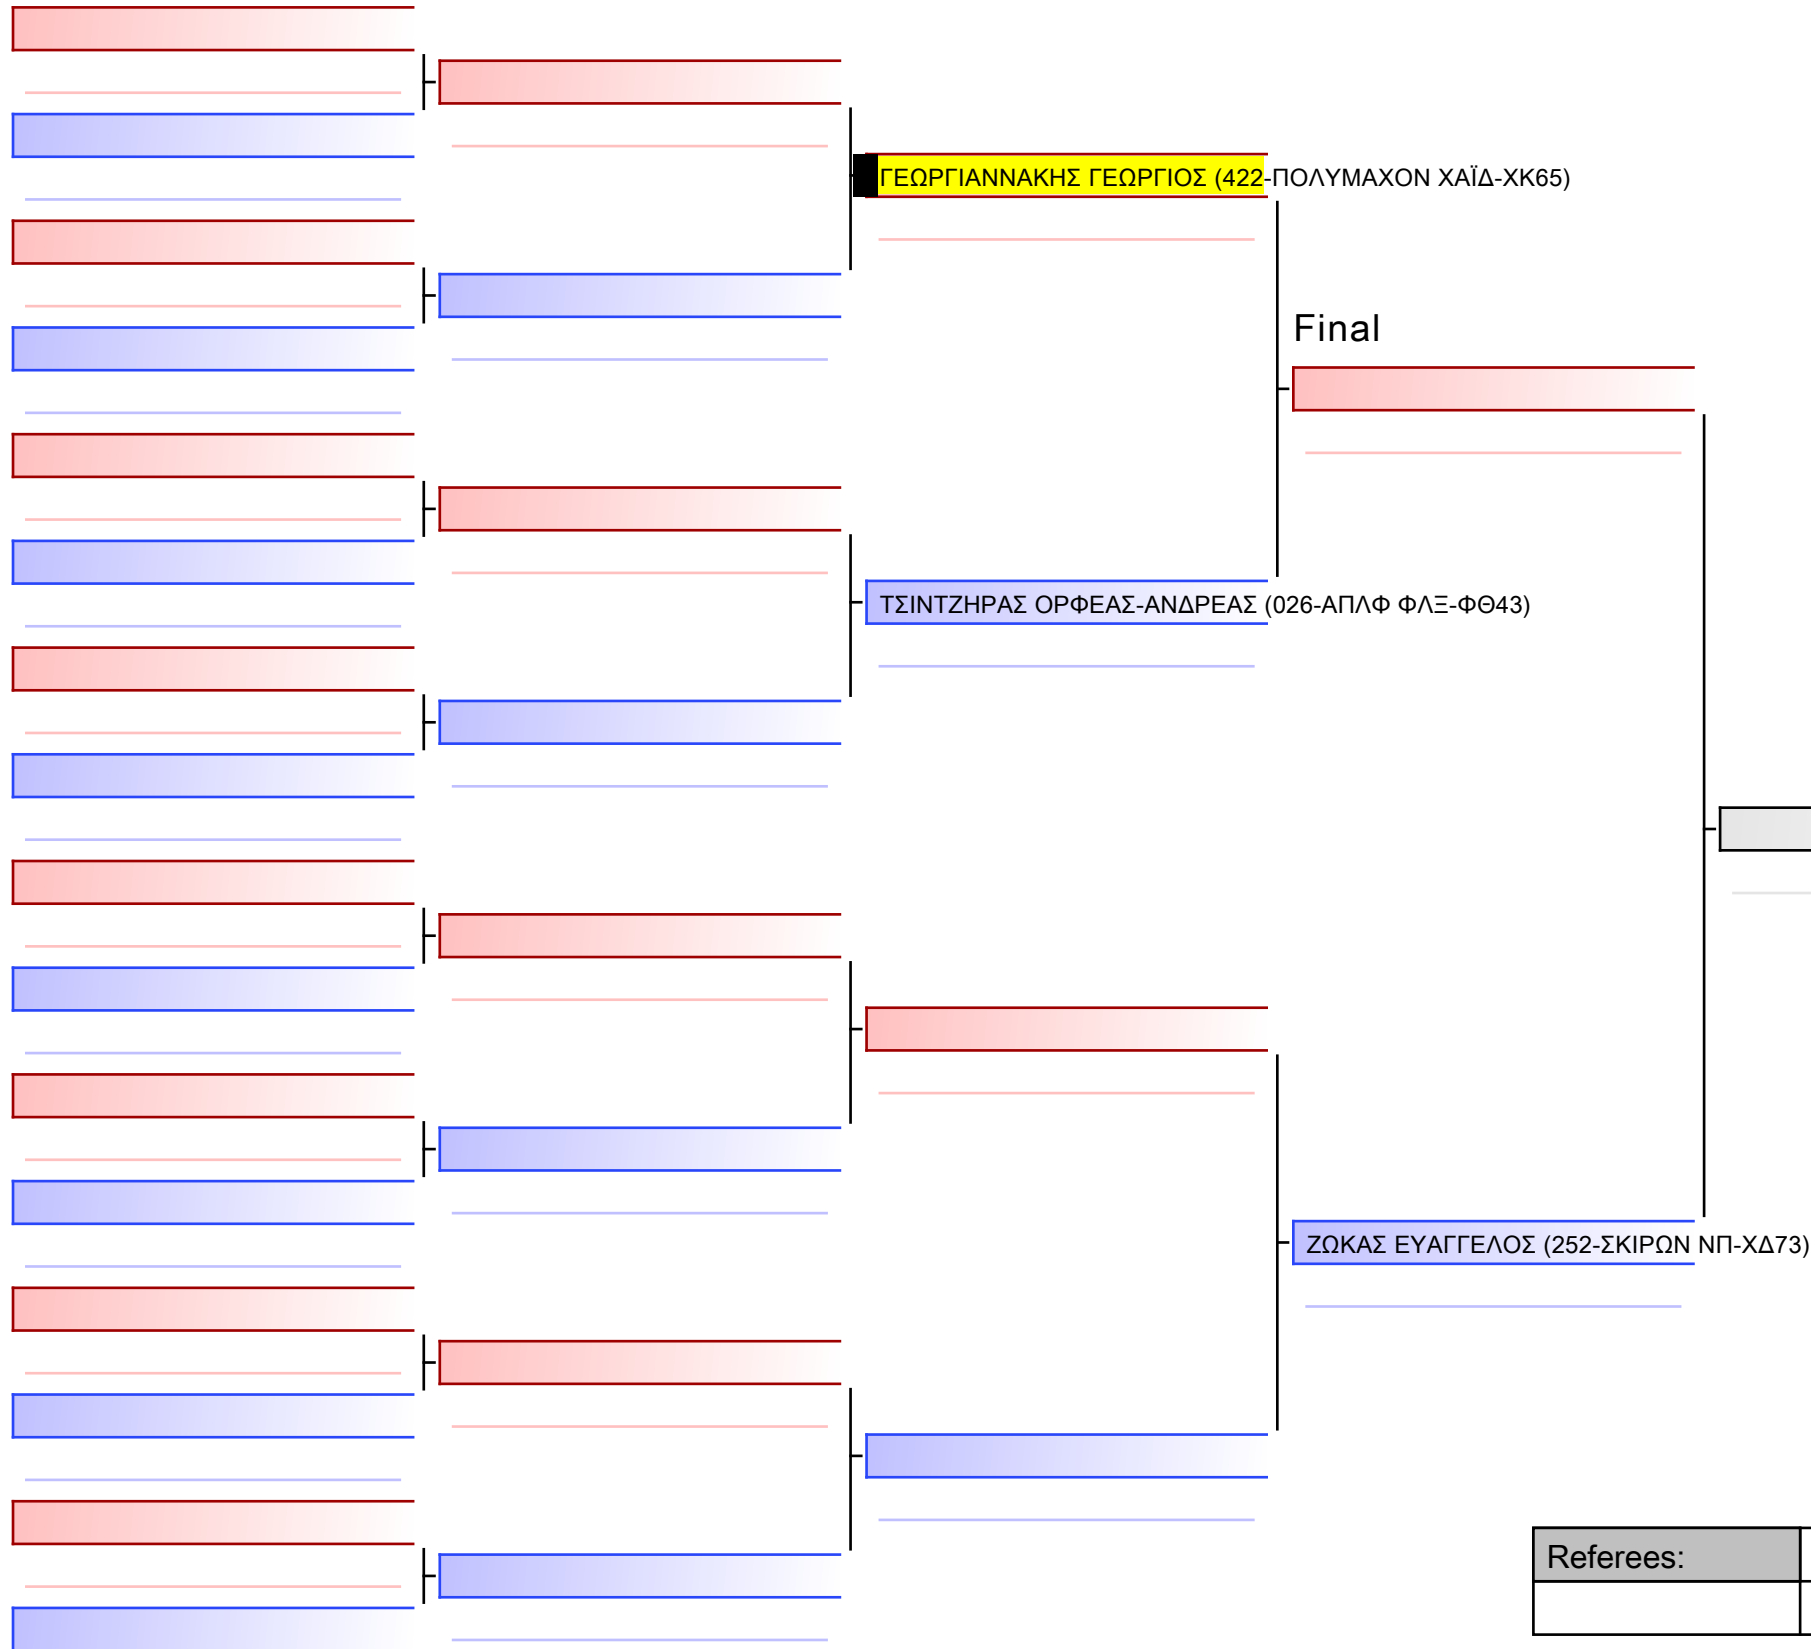

[Original]

Referees: