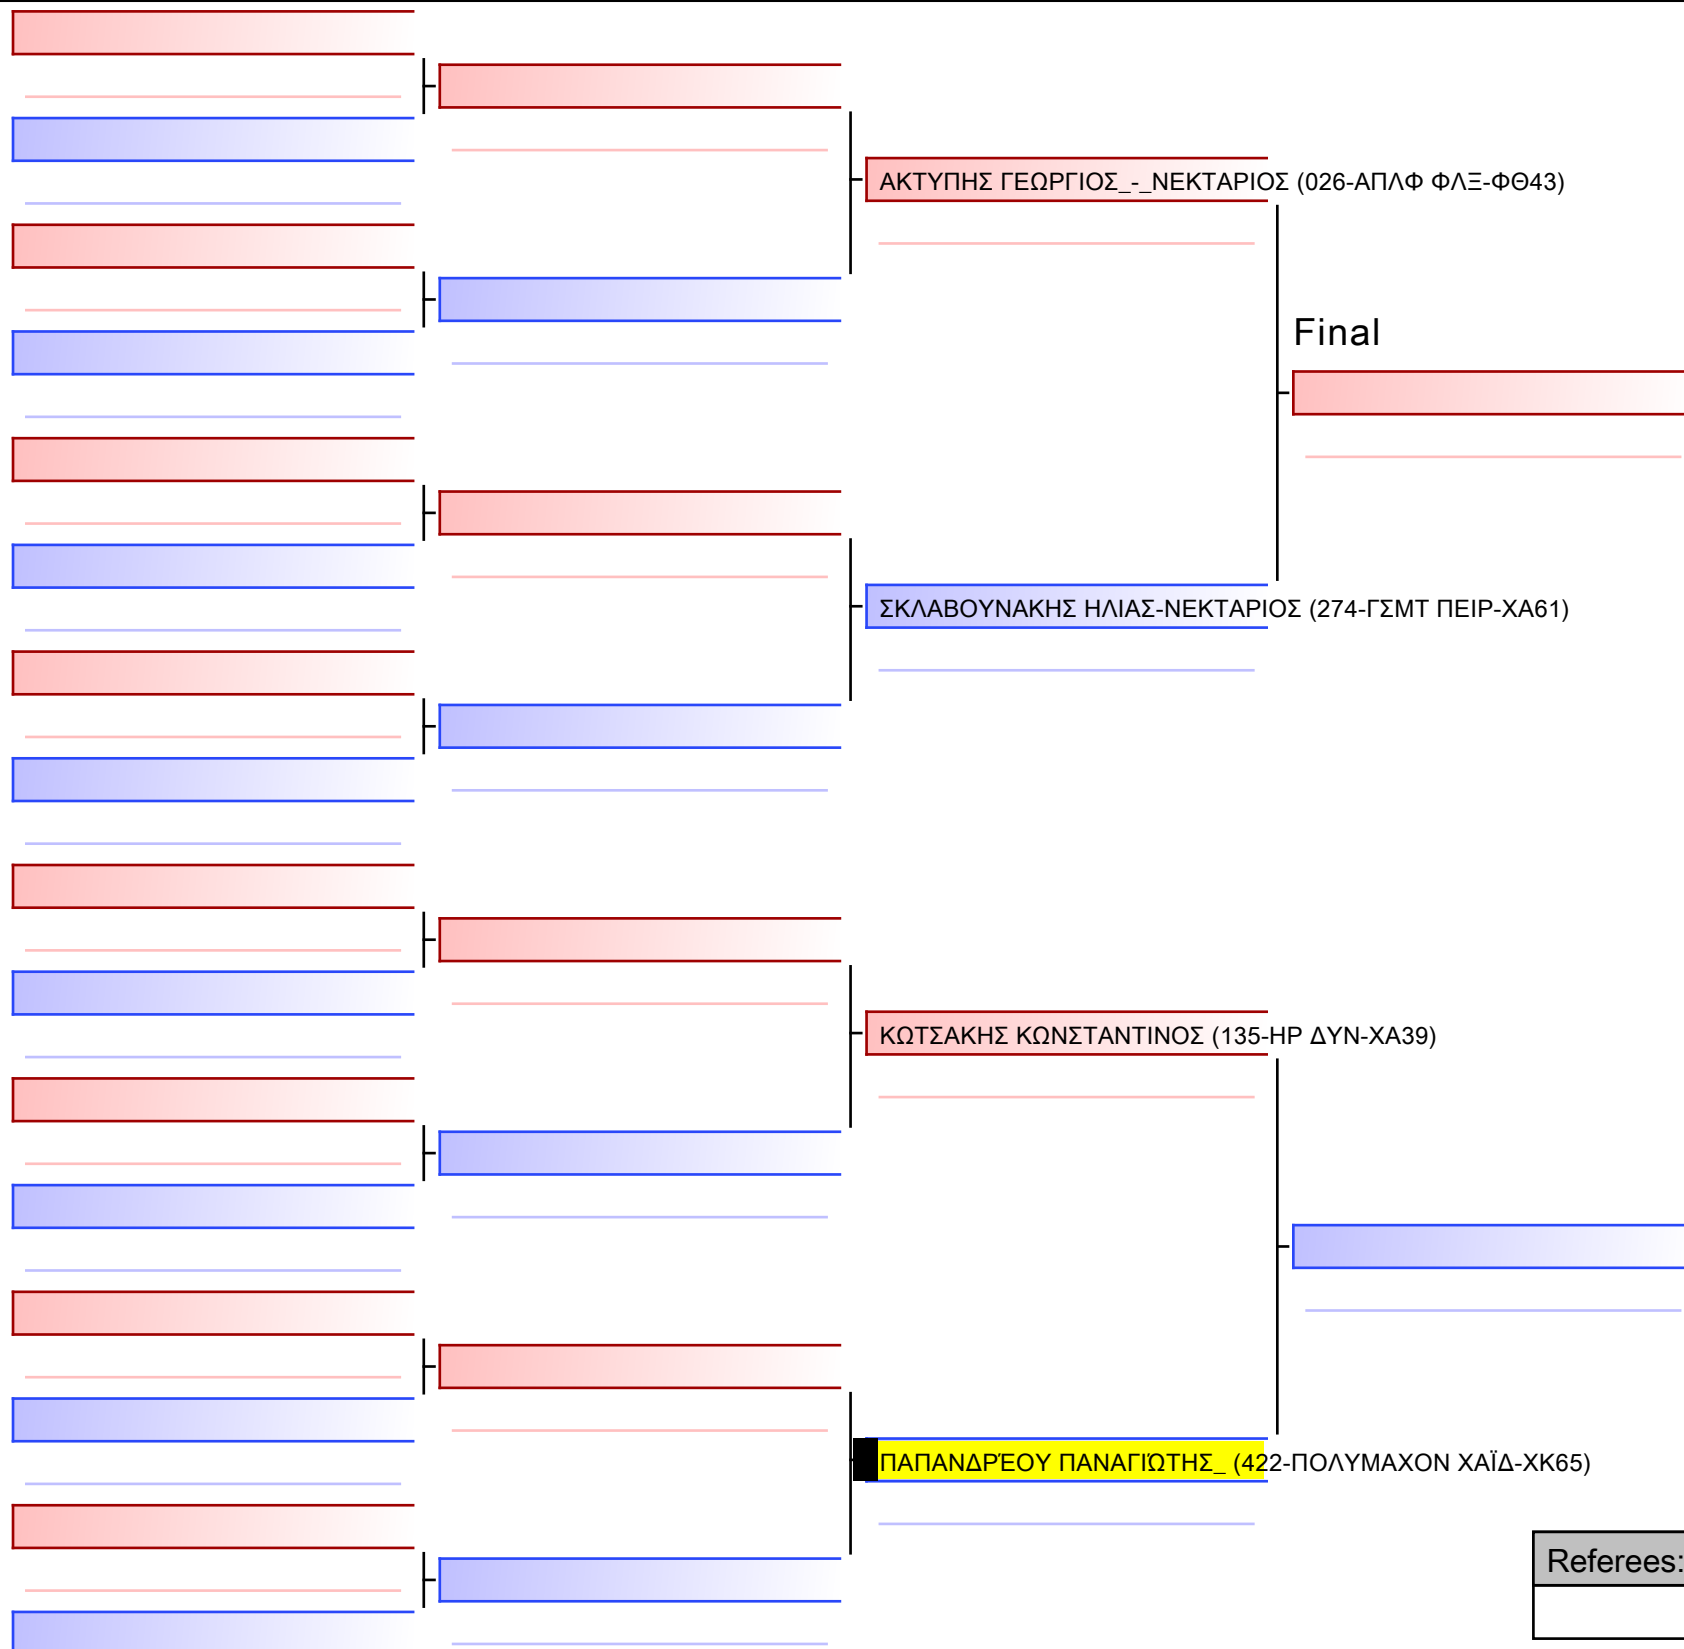

Tatami
2 10:05

Pool
1/1

[Original]

Referees:			

[Original]

--

Referees:			

[Original]