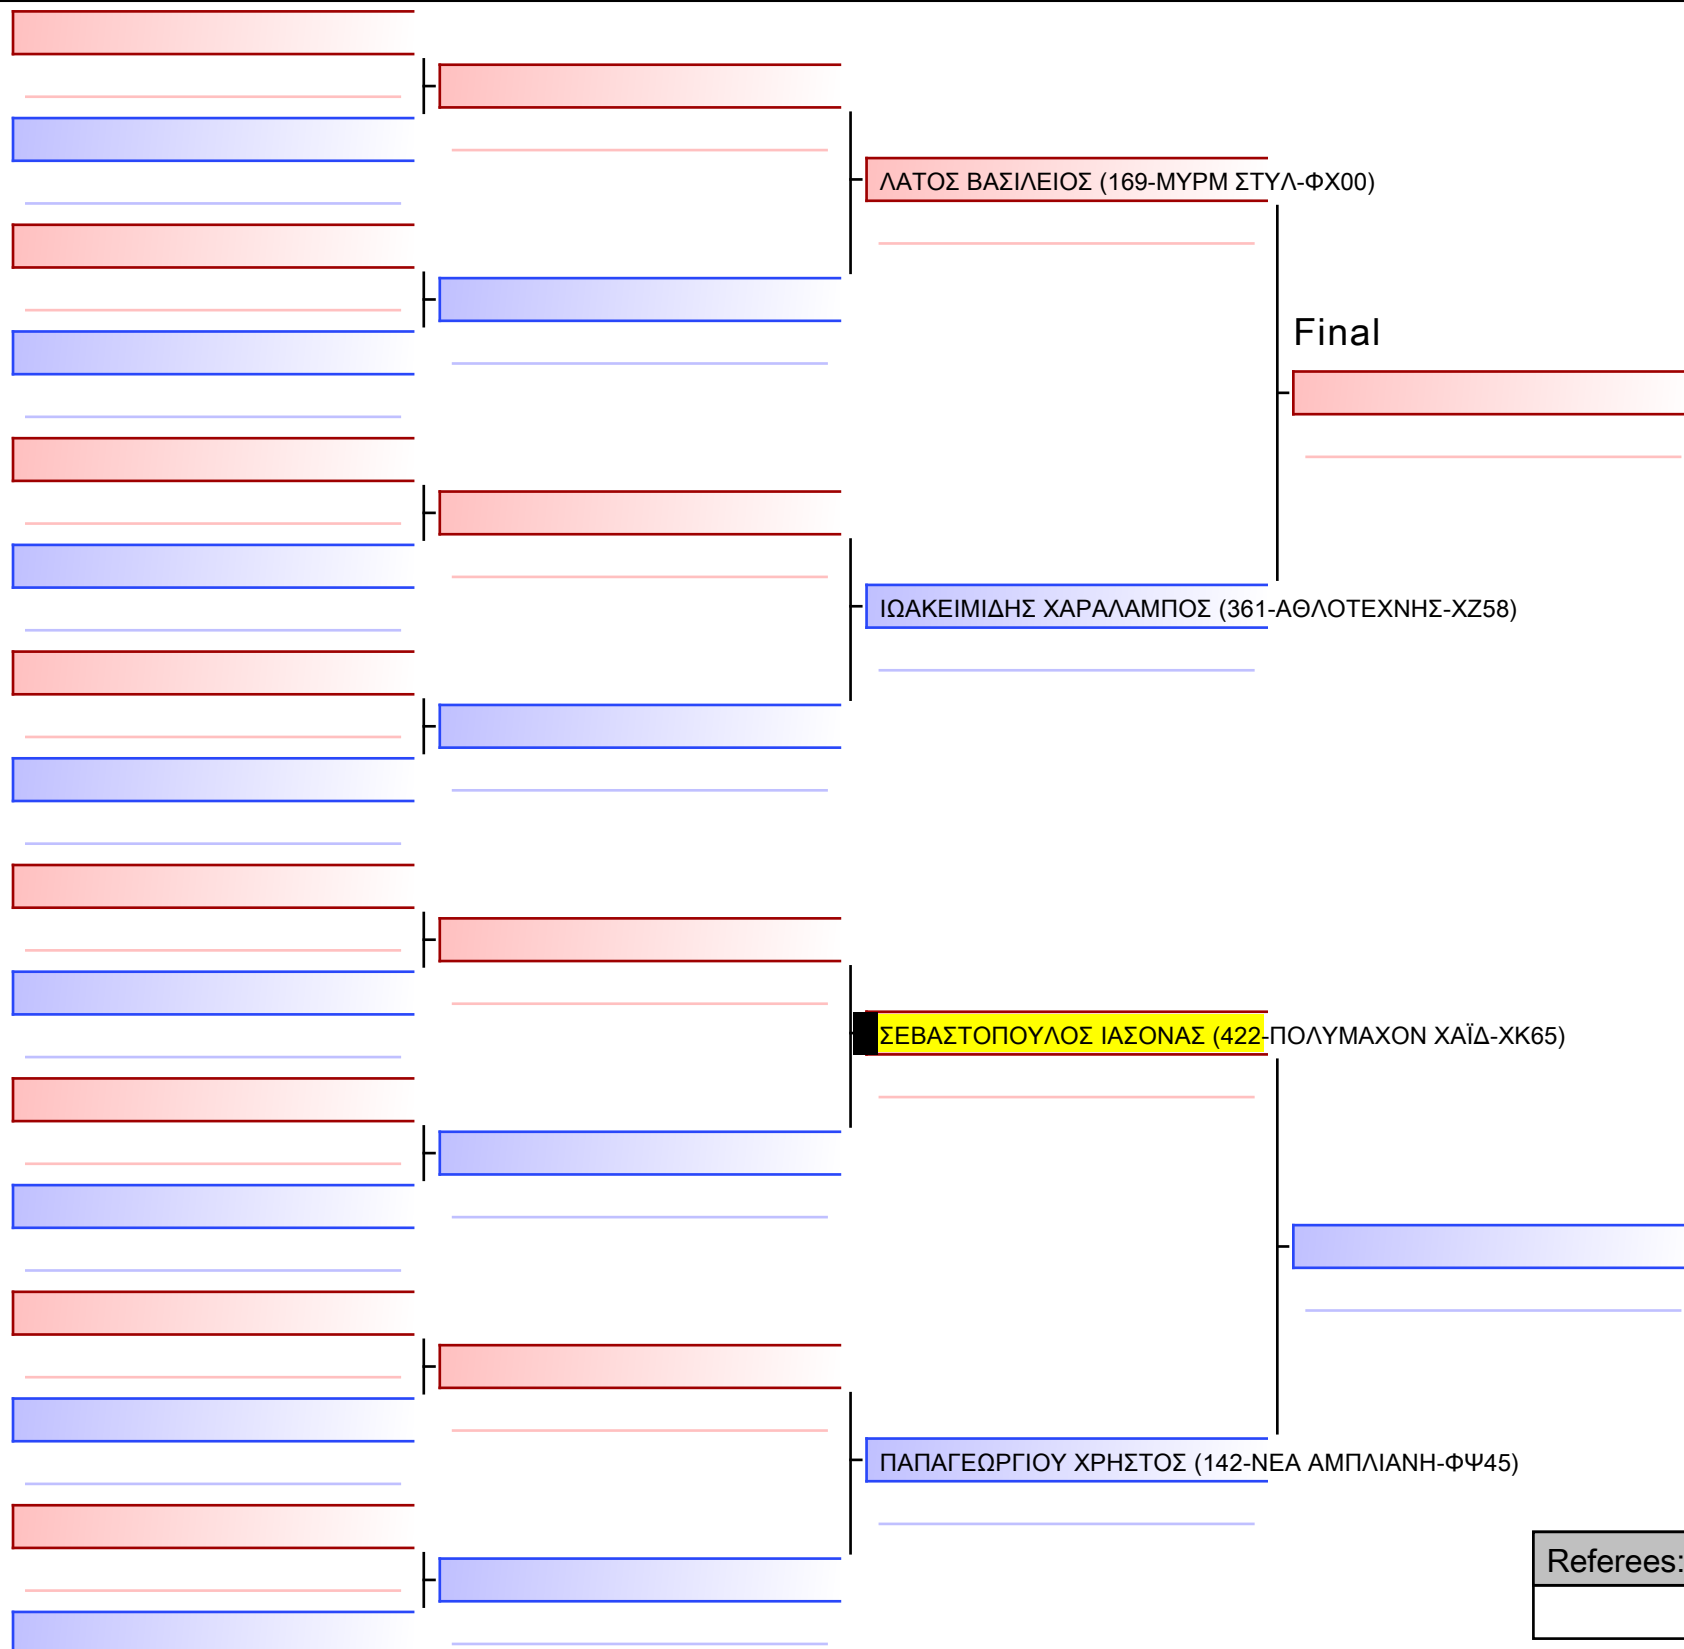

JJ NW ΠΑΜΠΑΙΔΩΝ -10 ΕΤΩΝ -30Kgr

ΚΥΠΕΛΛΟ ΕΓΧΡΩΜΩΝ & ΜΑΥΡΩΝ ΖΩΝΩΝ ΖΙΟΥ-ΖΙΤΣΟΥ 2022, 14-15 ΜΑΪΟΥ ΜΑΥΡΟΜΜΑΤΙ ΒΟΙΩΤΙΑΣ, Μαυρομμάτι, 320 02 ΒΟΙΩΤΙΑΣ, GRE - 422-ΠΟΛΥΜΑΧΟΝ ΧΑΪΔ-ΧΚ65

Tatami
3 13:31

Pool
1/1

[Original]

Referees: