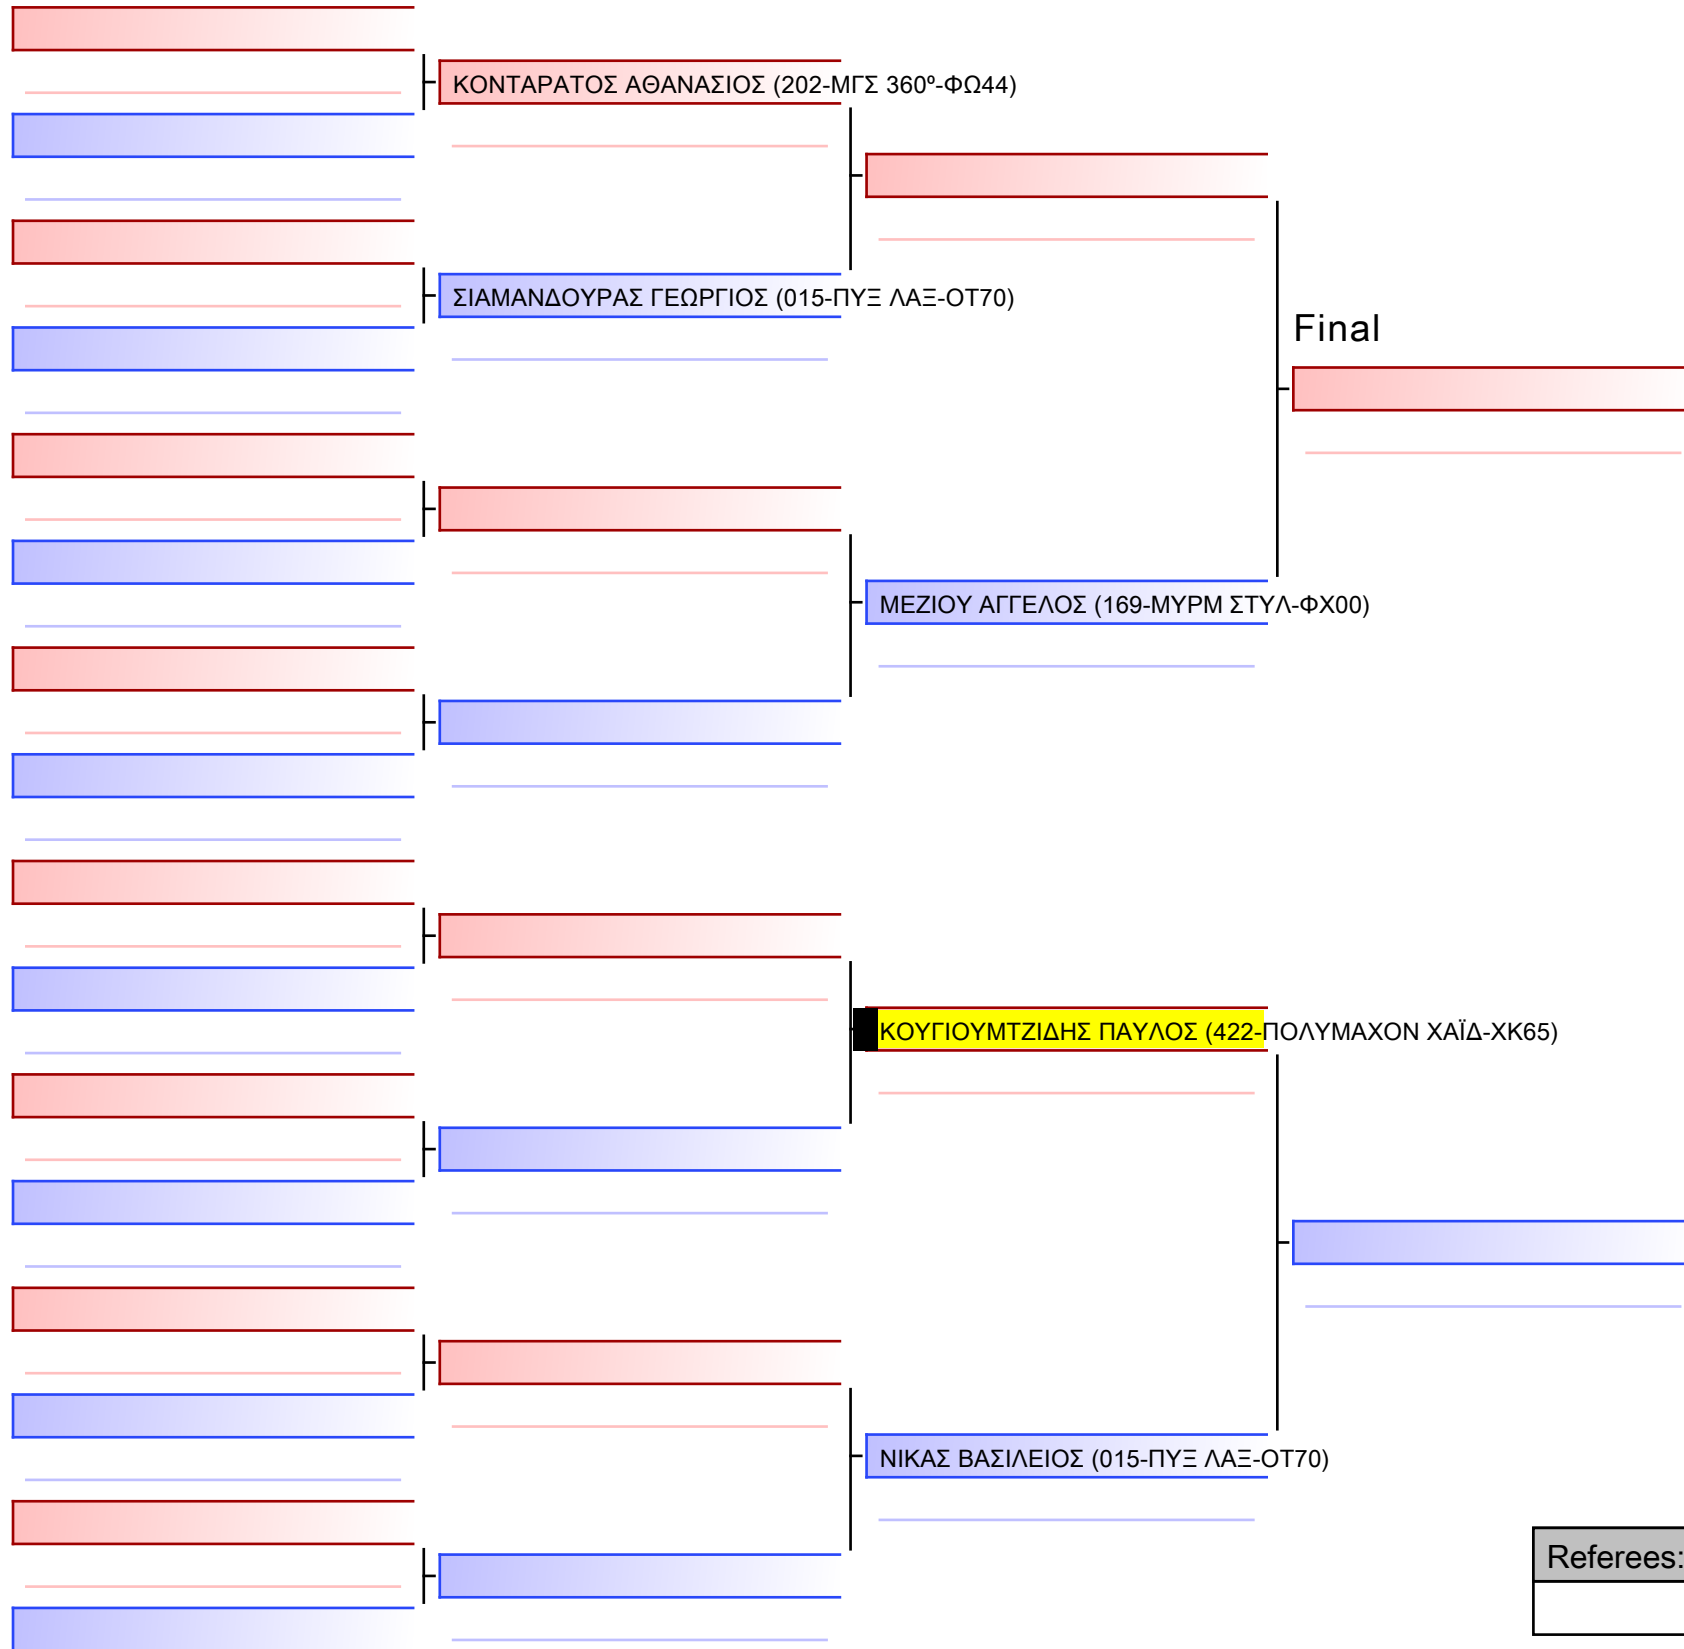

[Original]

Referees: