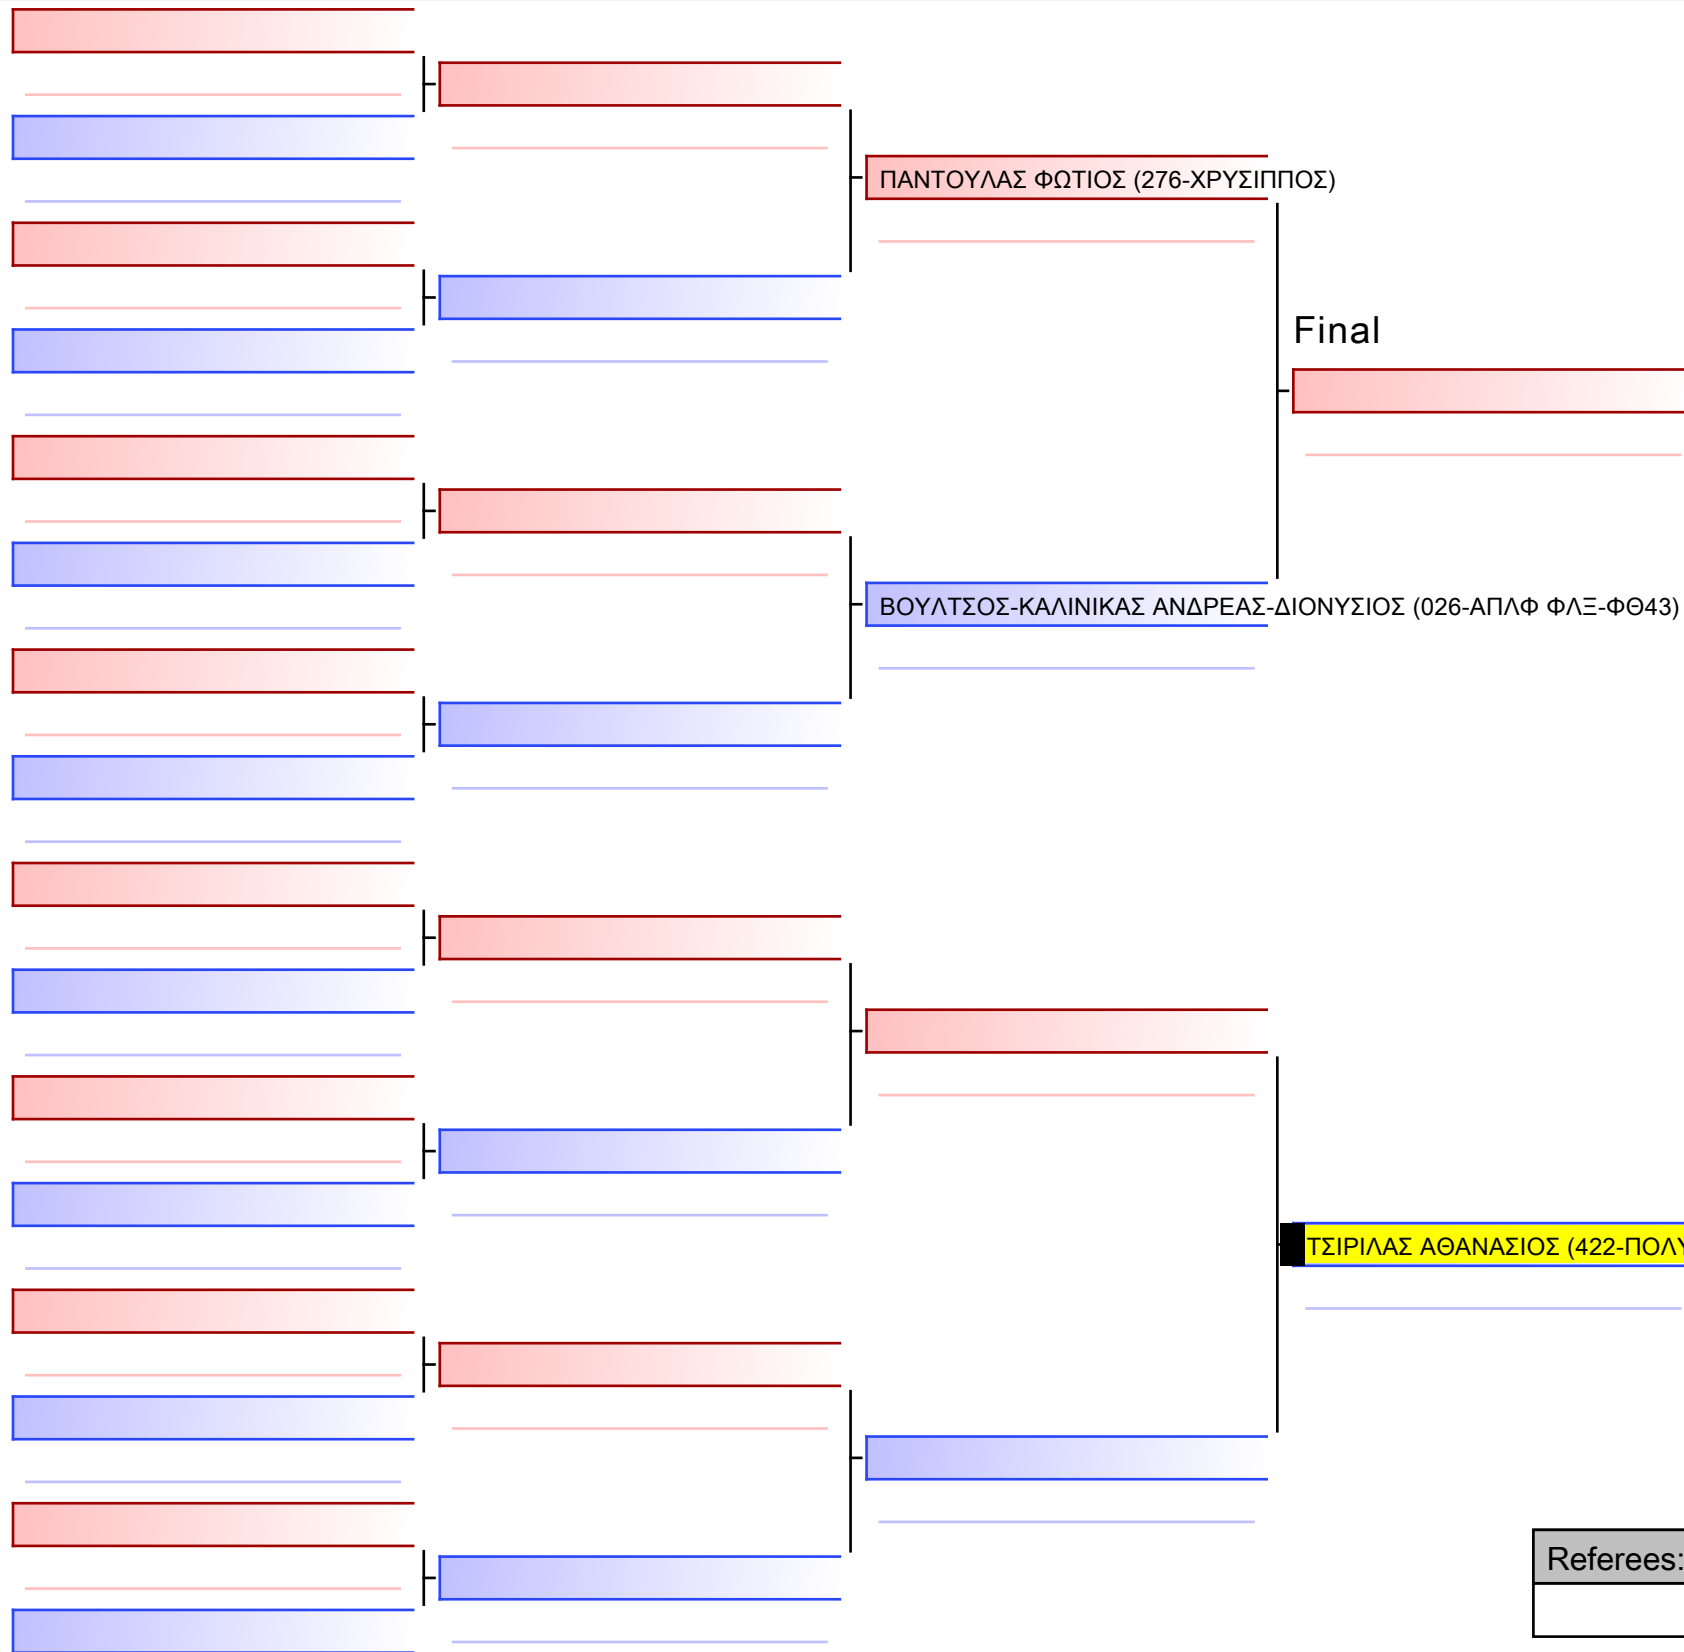

[Original]

Referees: