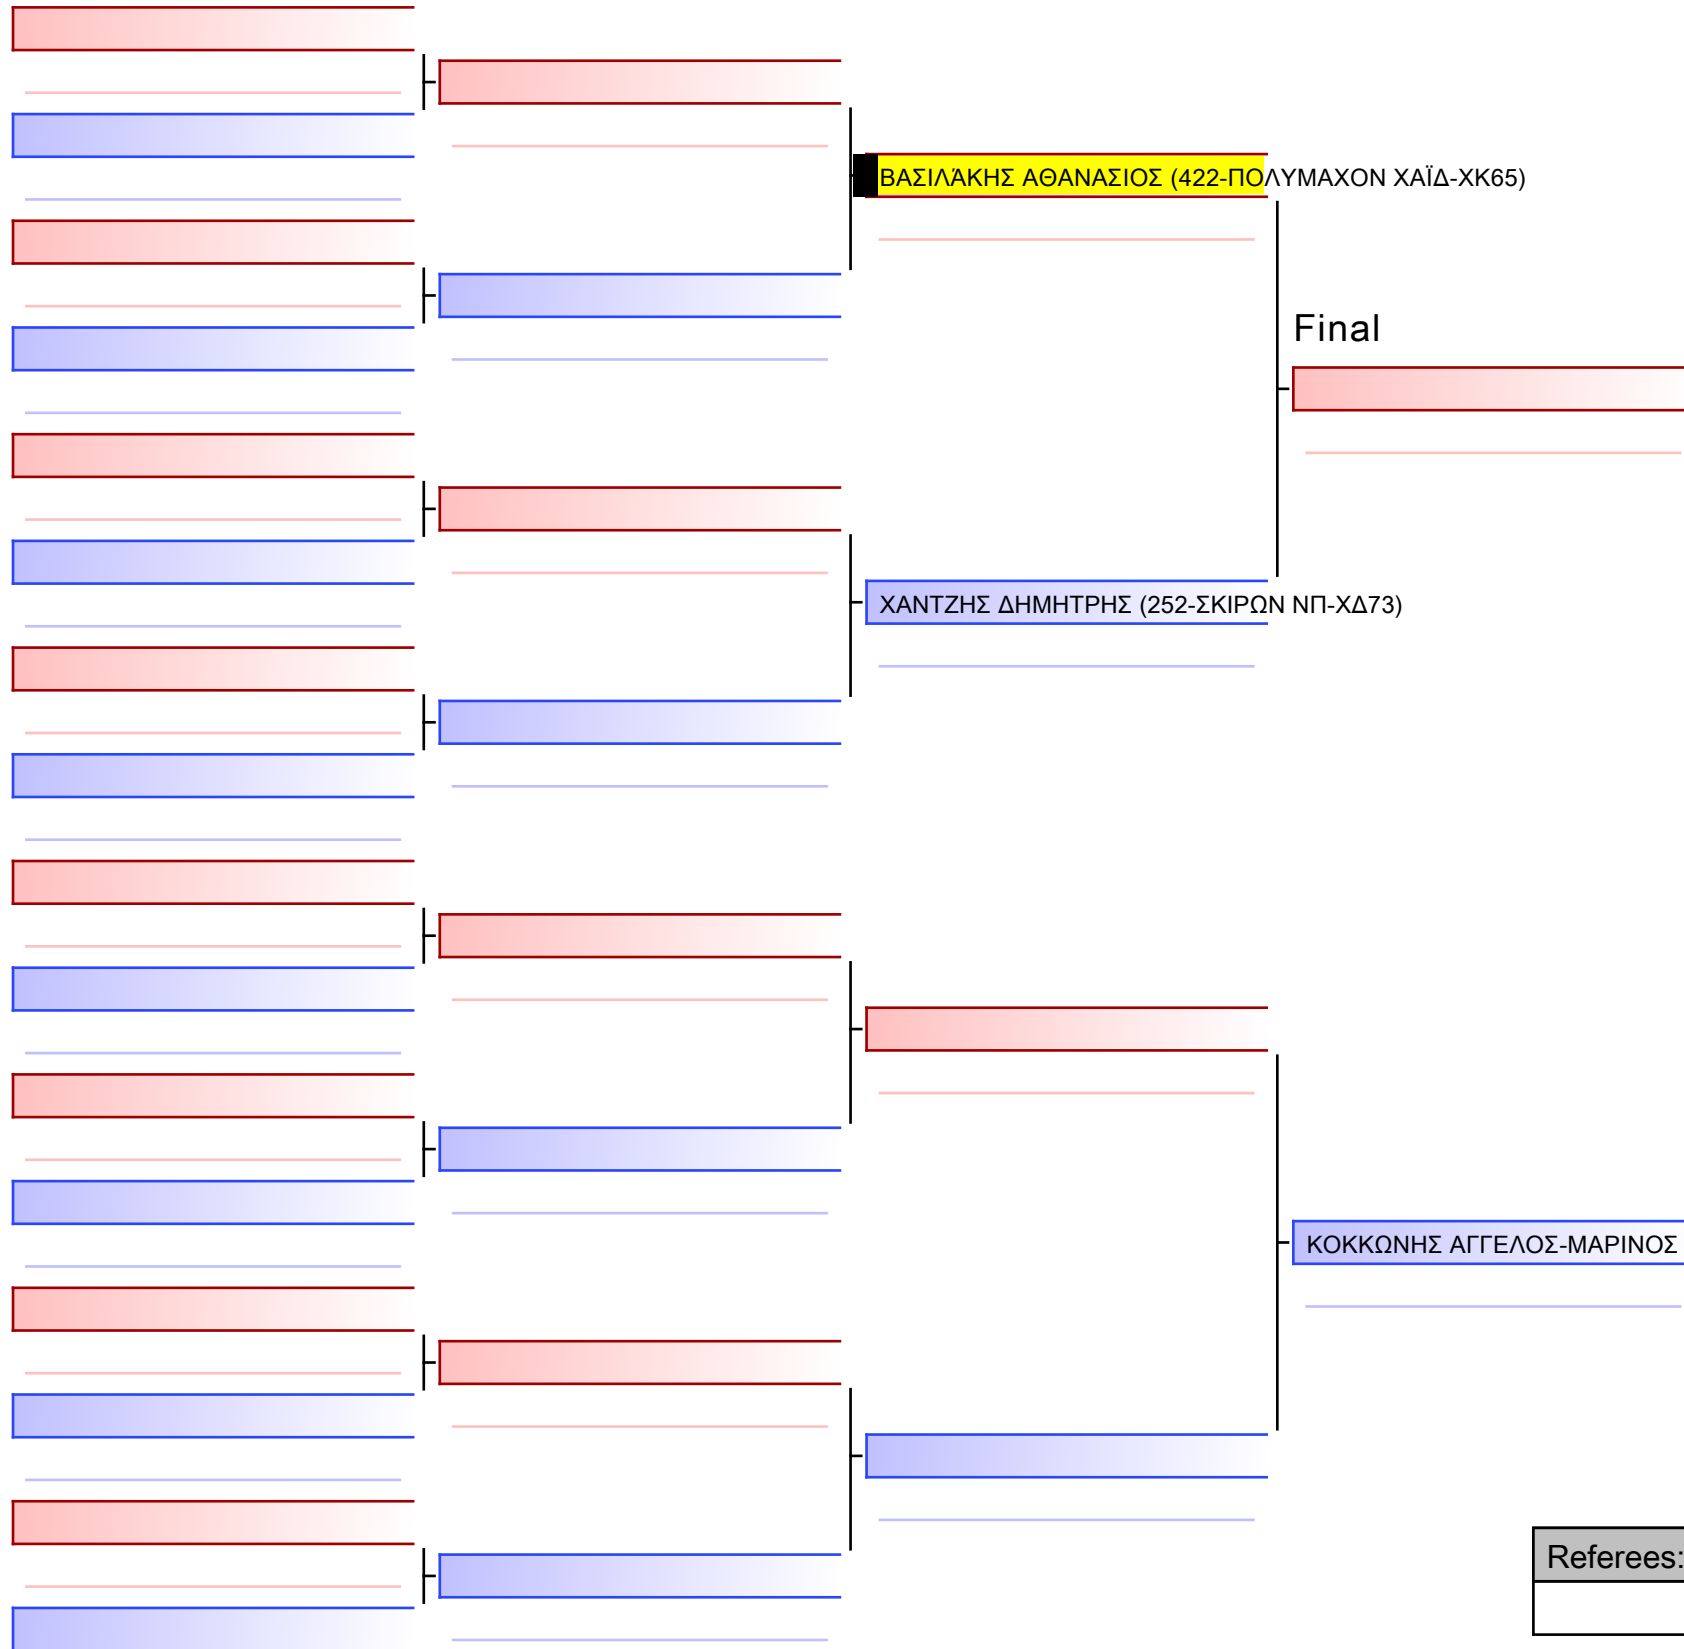

[Original]

Referees: