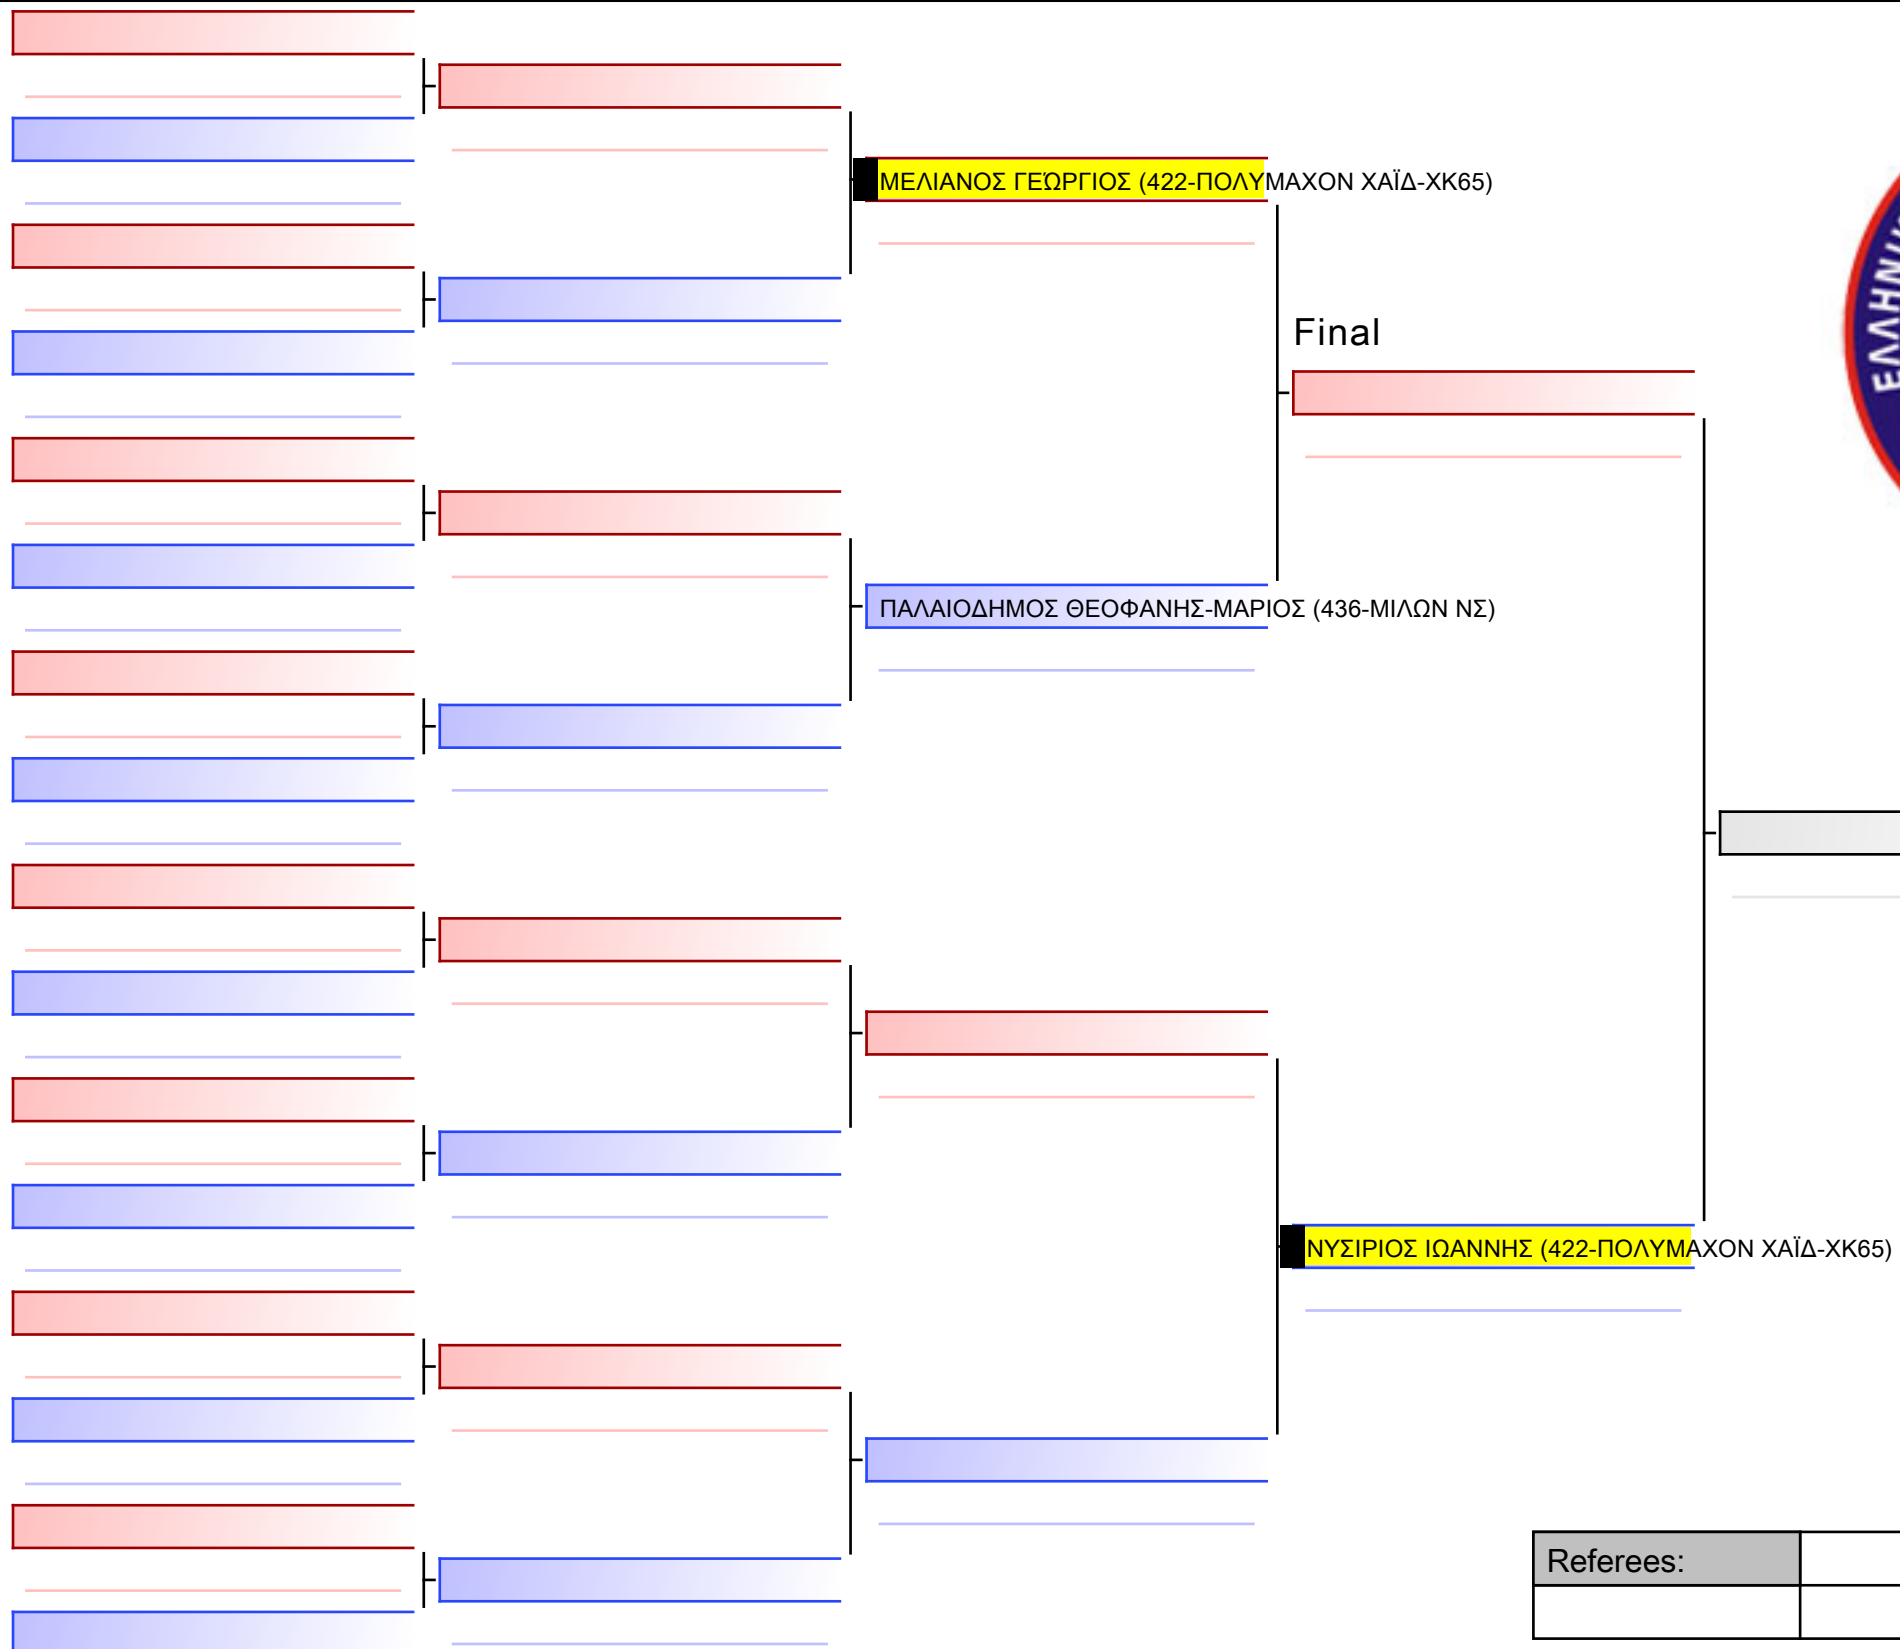

Tatami
2 10:05

Pool
1/1

[Original]

Referees:			

[Original]

--

Referees:			

[Original]