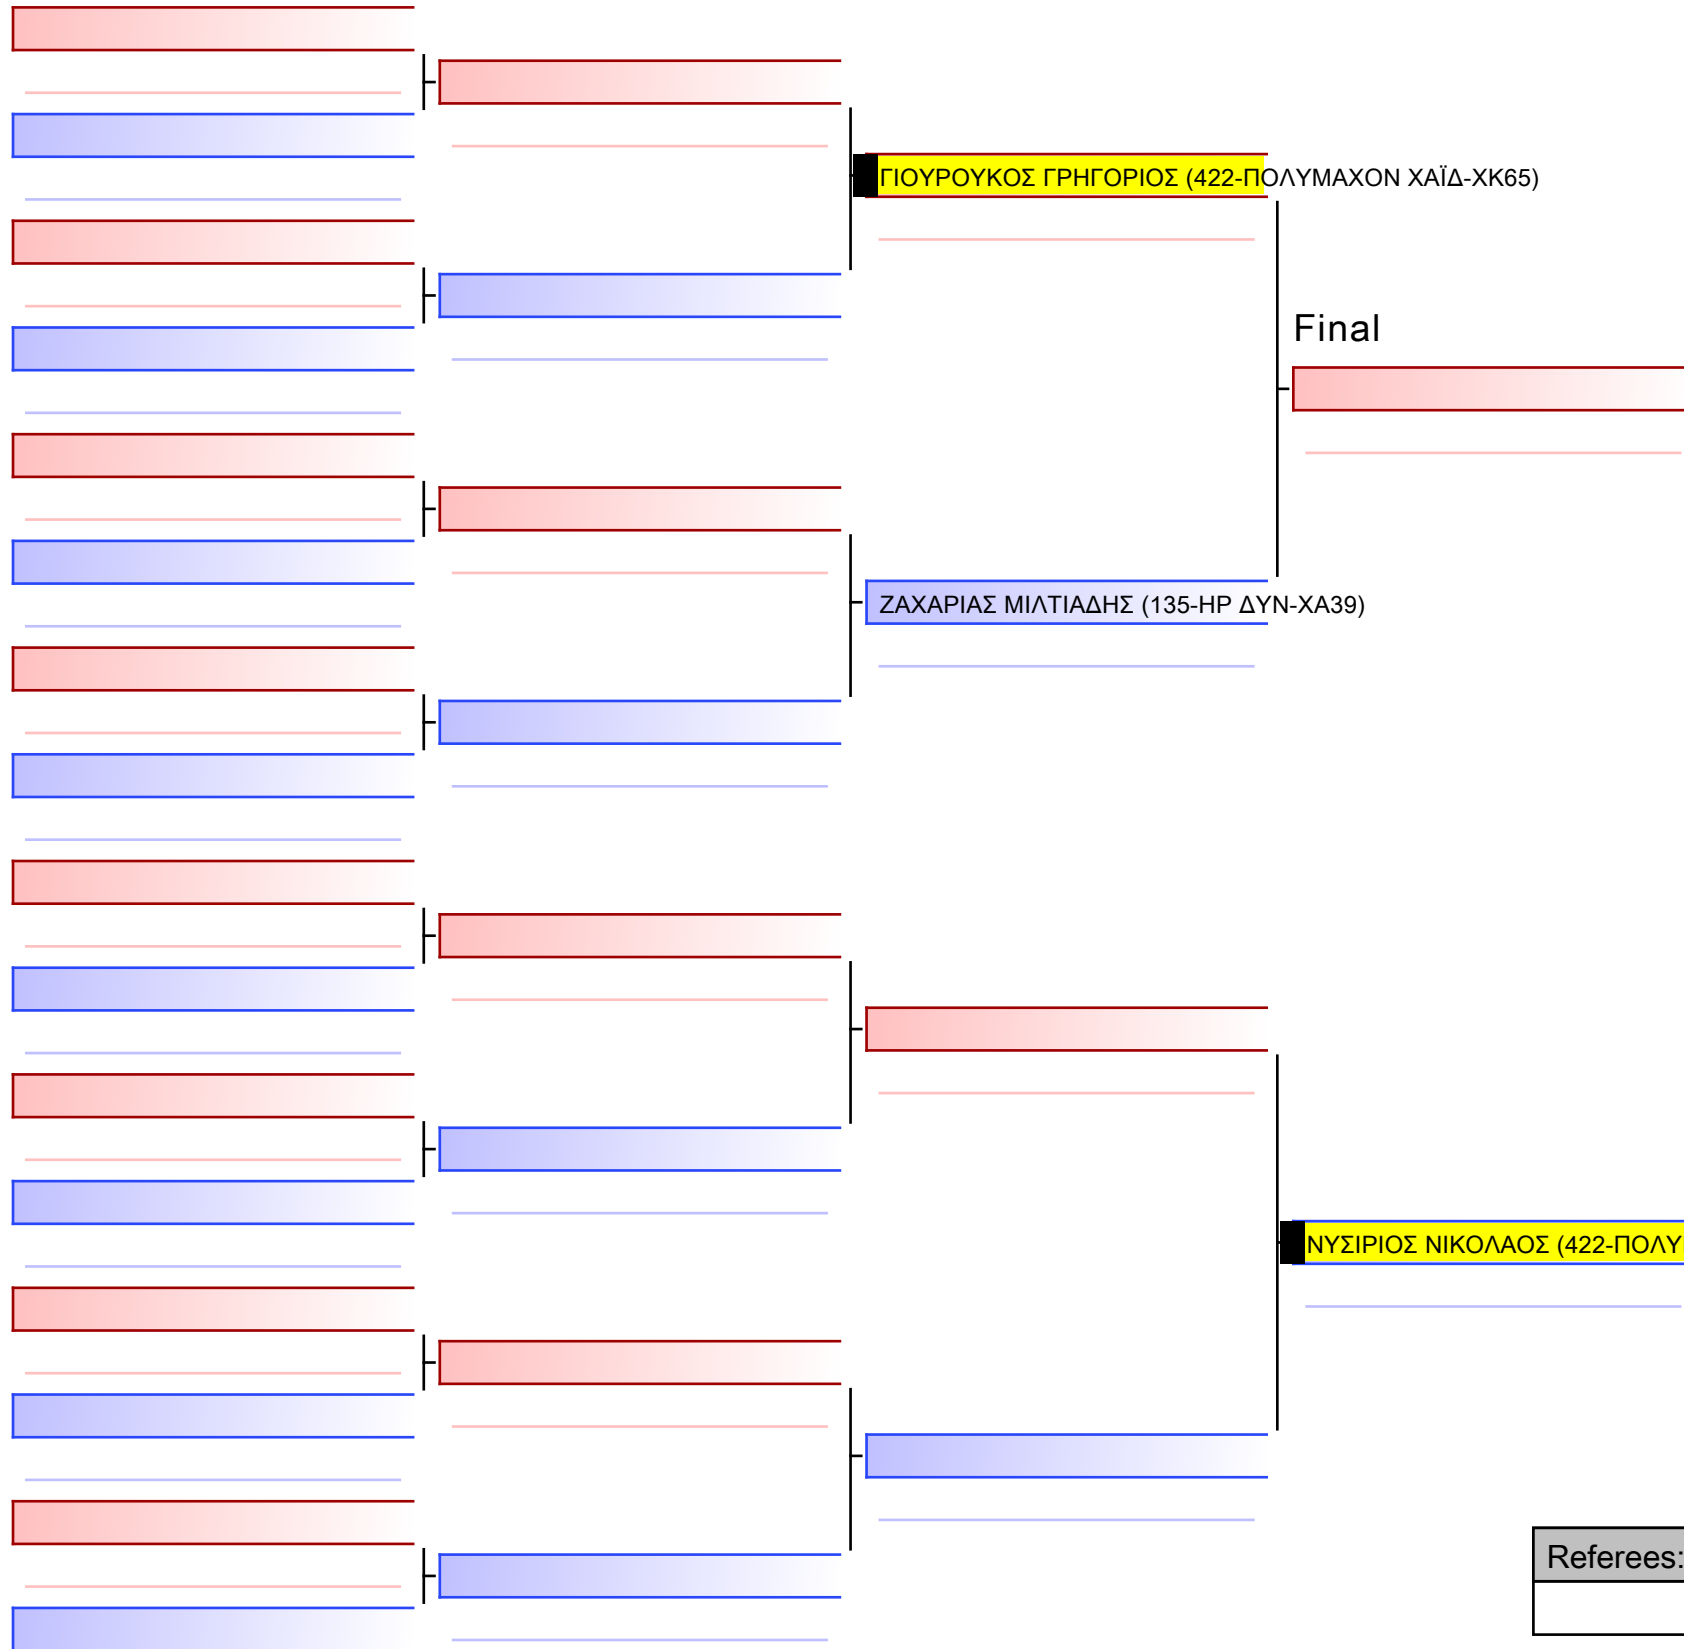

[Original]

Referees: