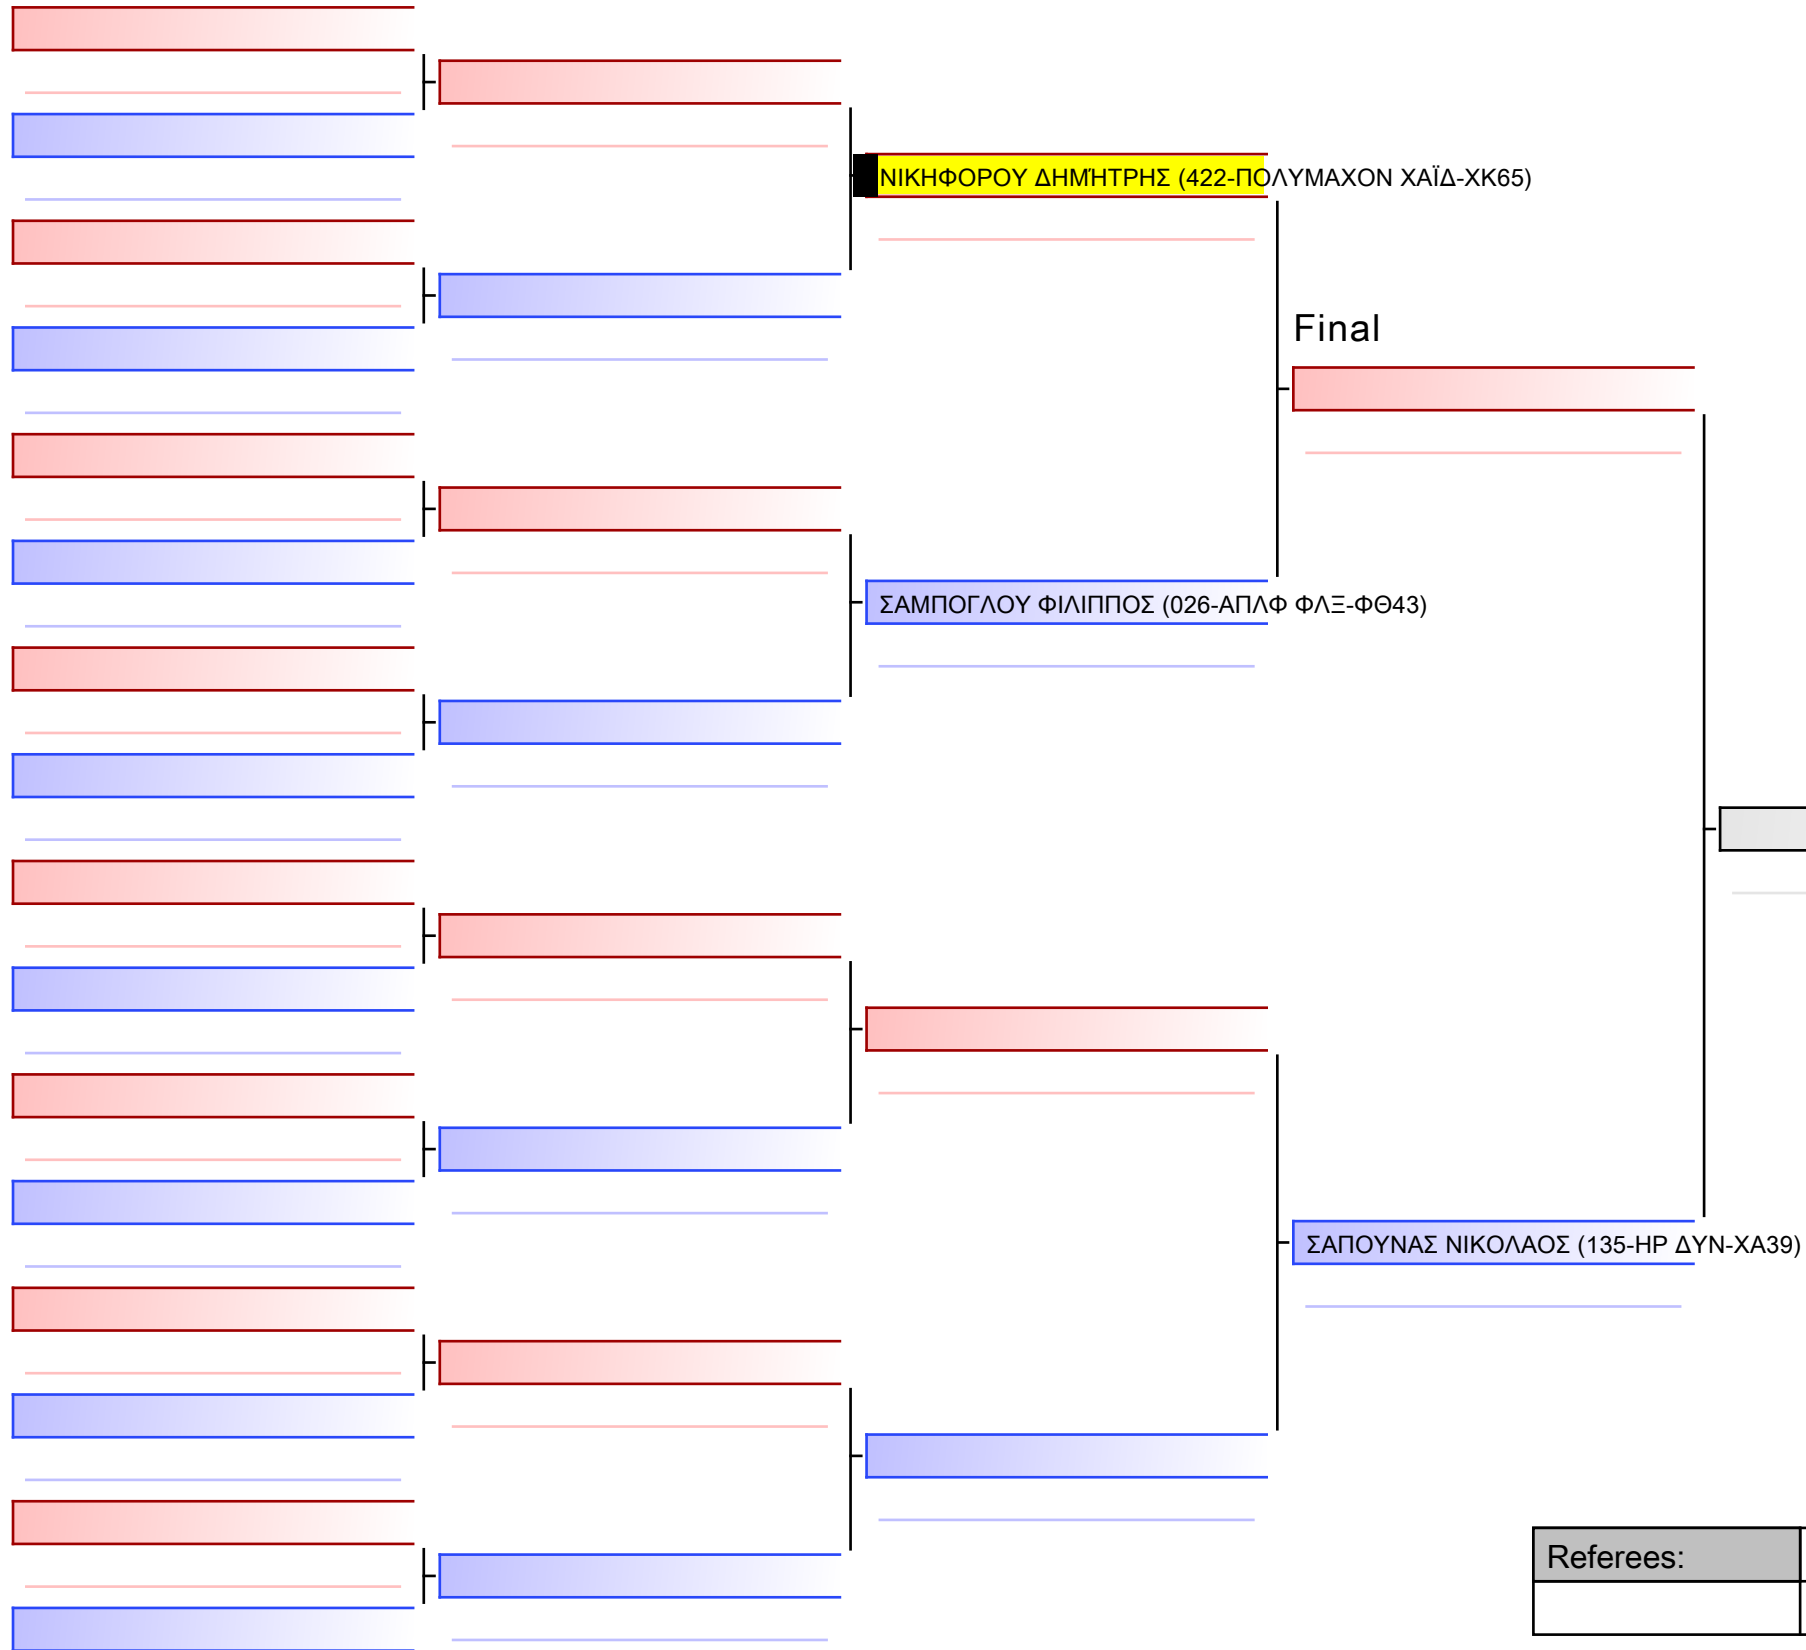

[Original]

Referees: