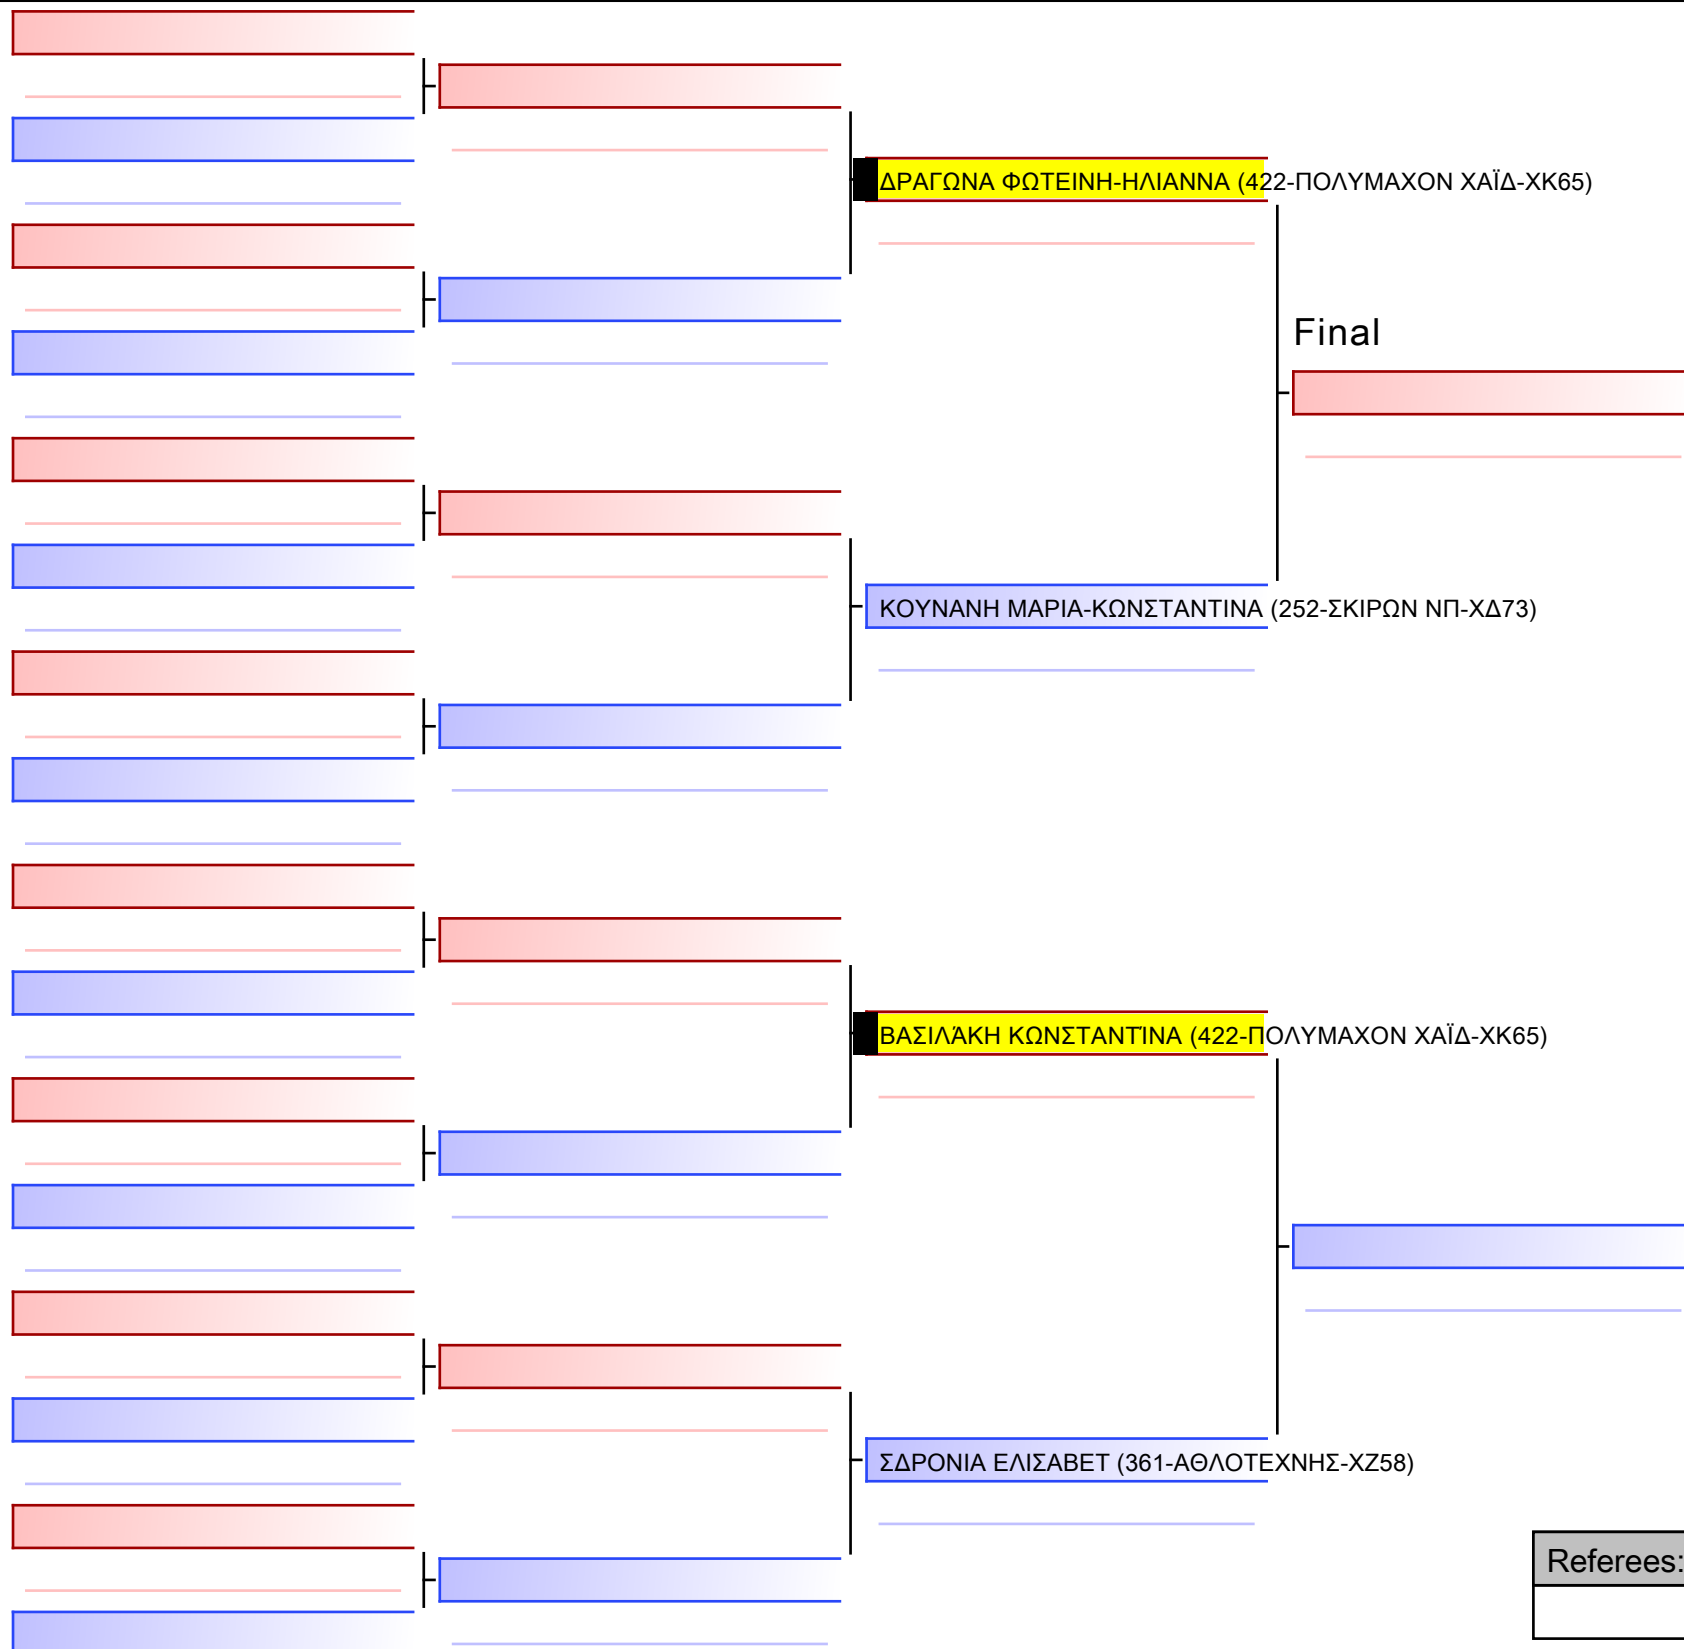

[Original]

Referees: