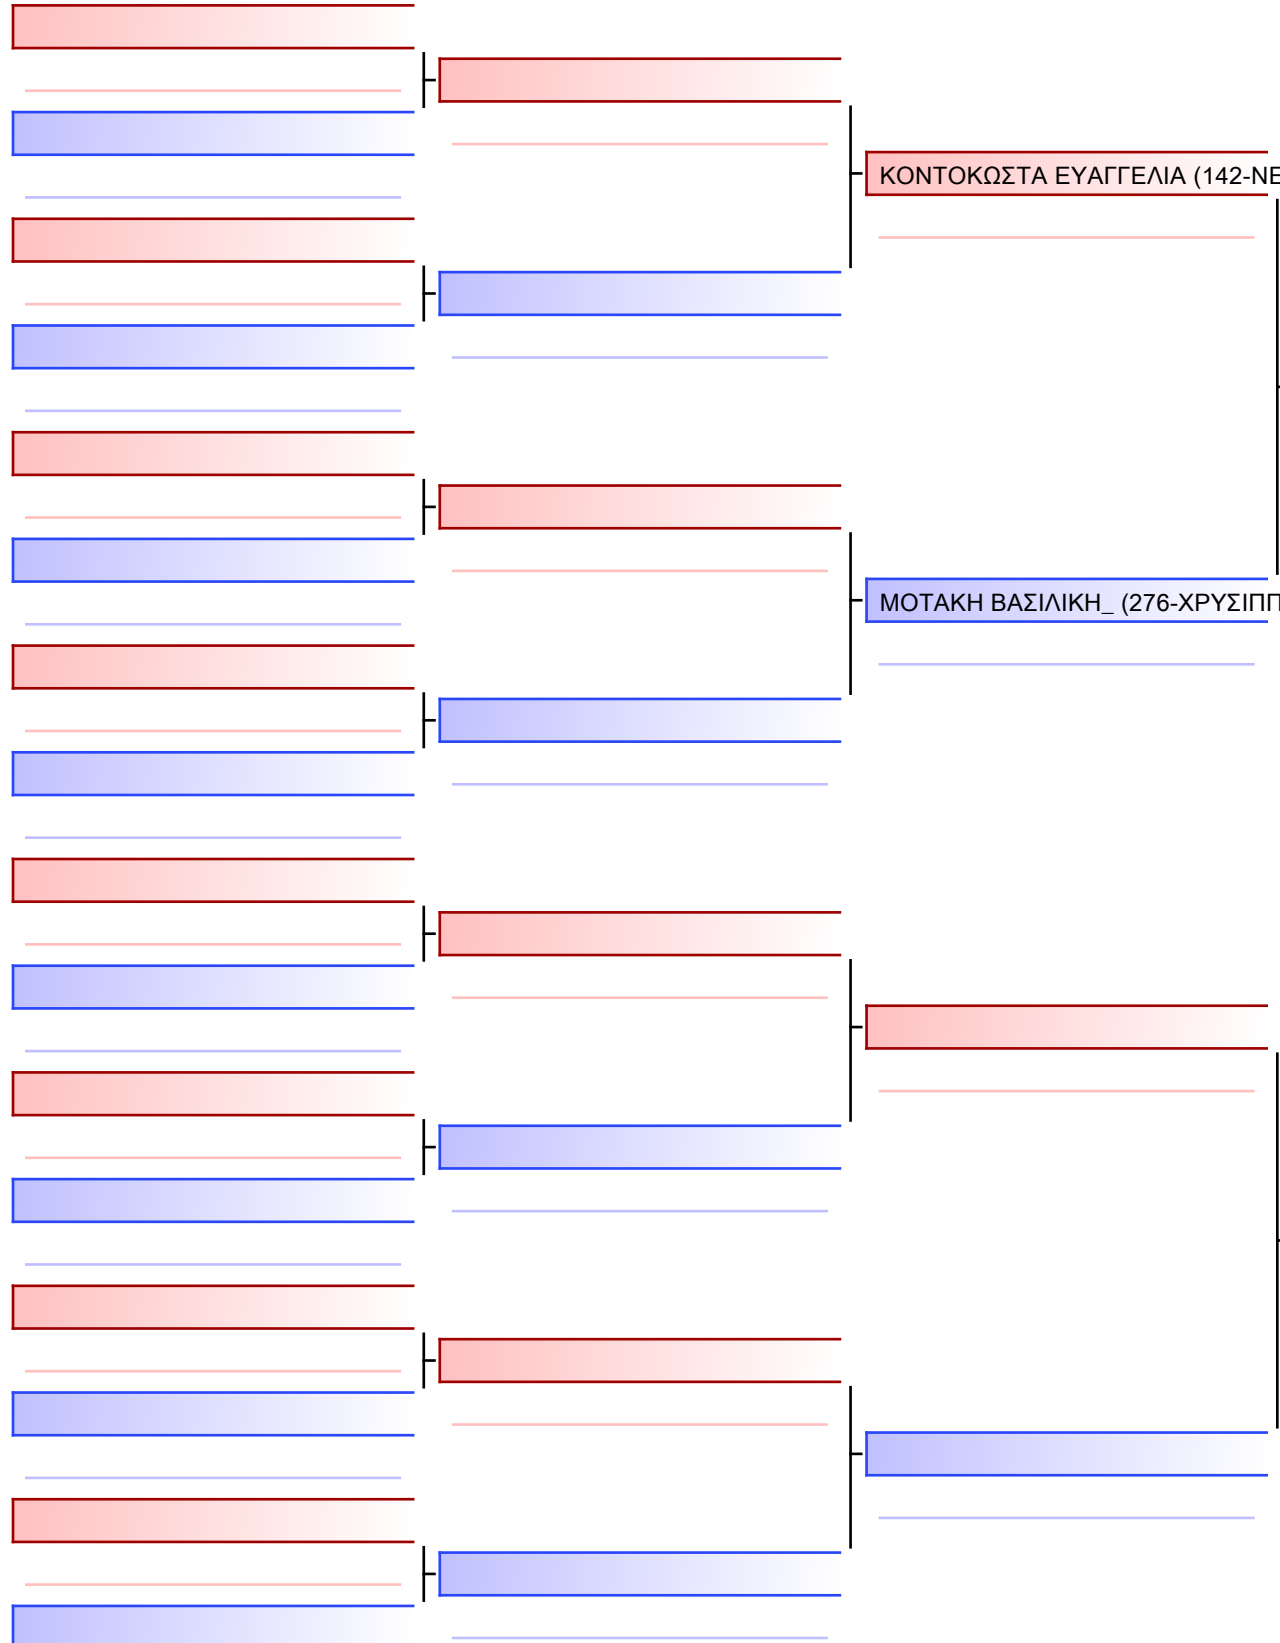

Final

[Original]

Referees: