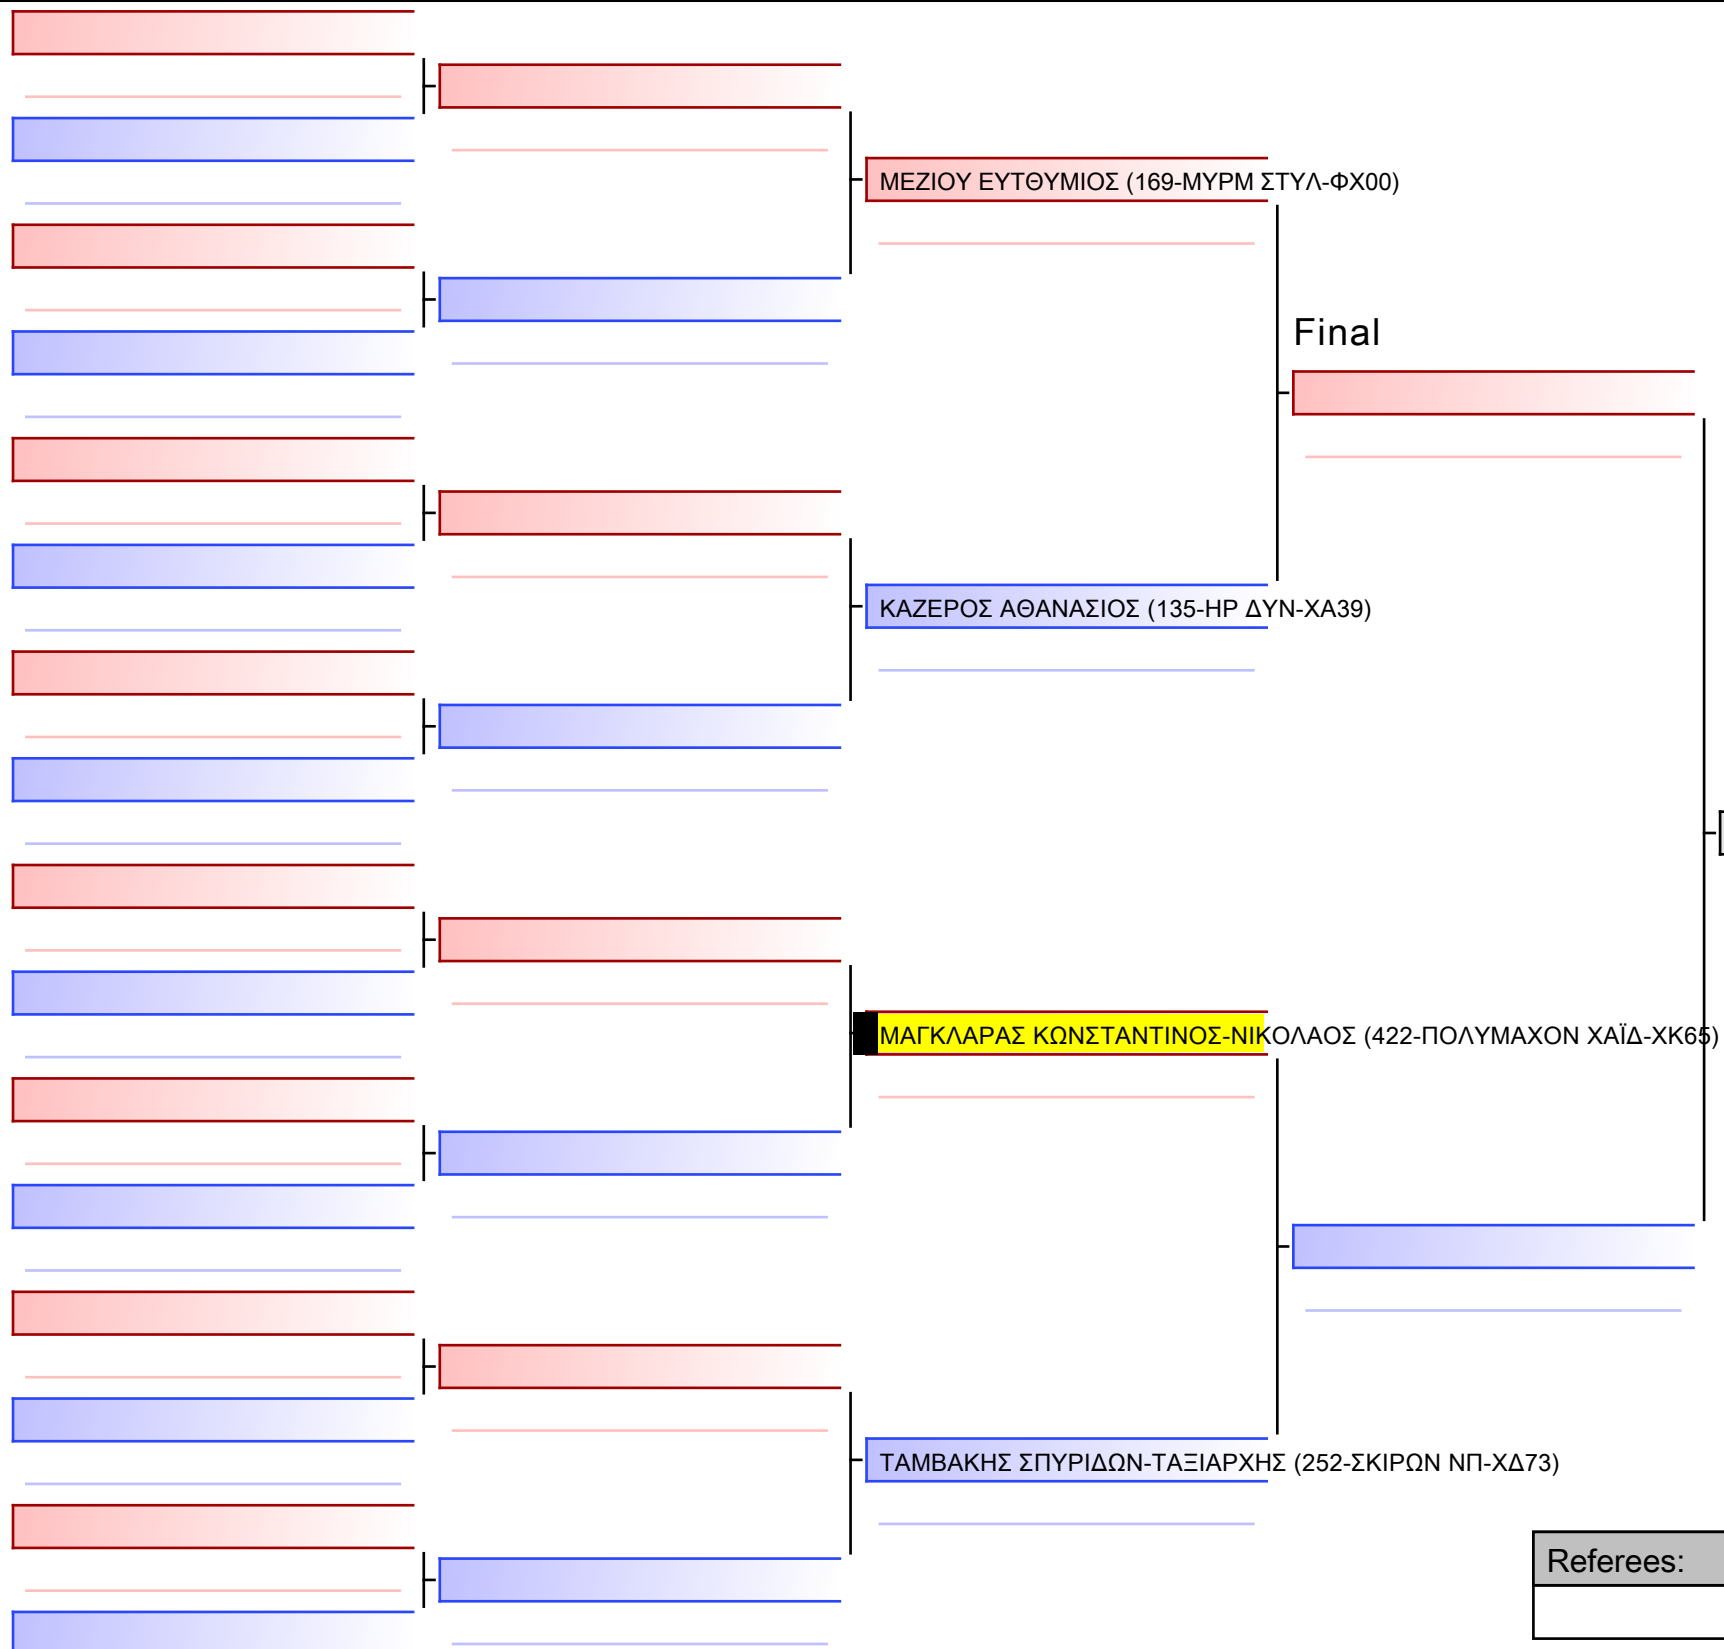

Tatami
2 10:05

Pool
1/1

[Original]

Referees:			

[Original]

--

Referees:			

[Original]