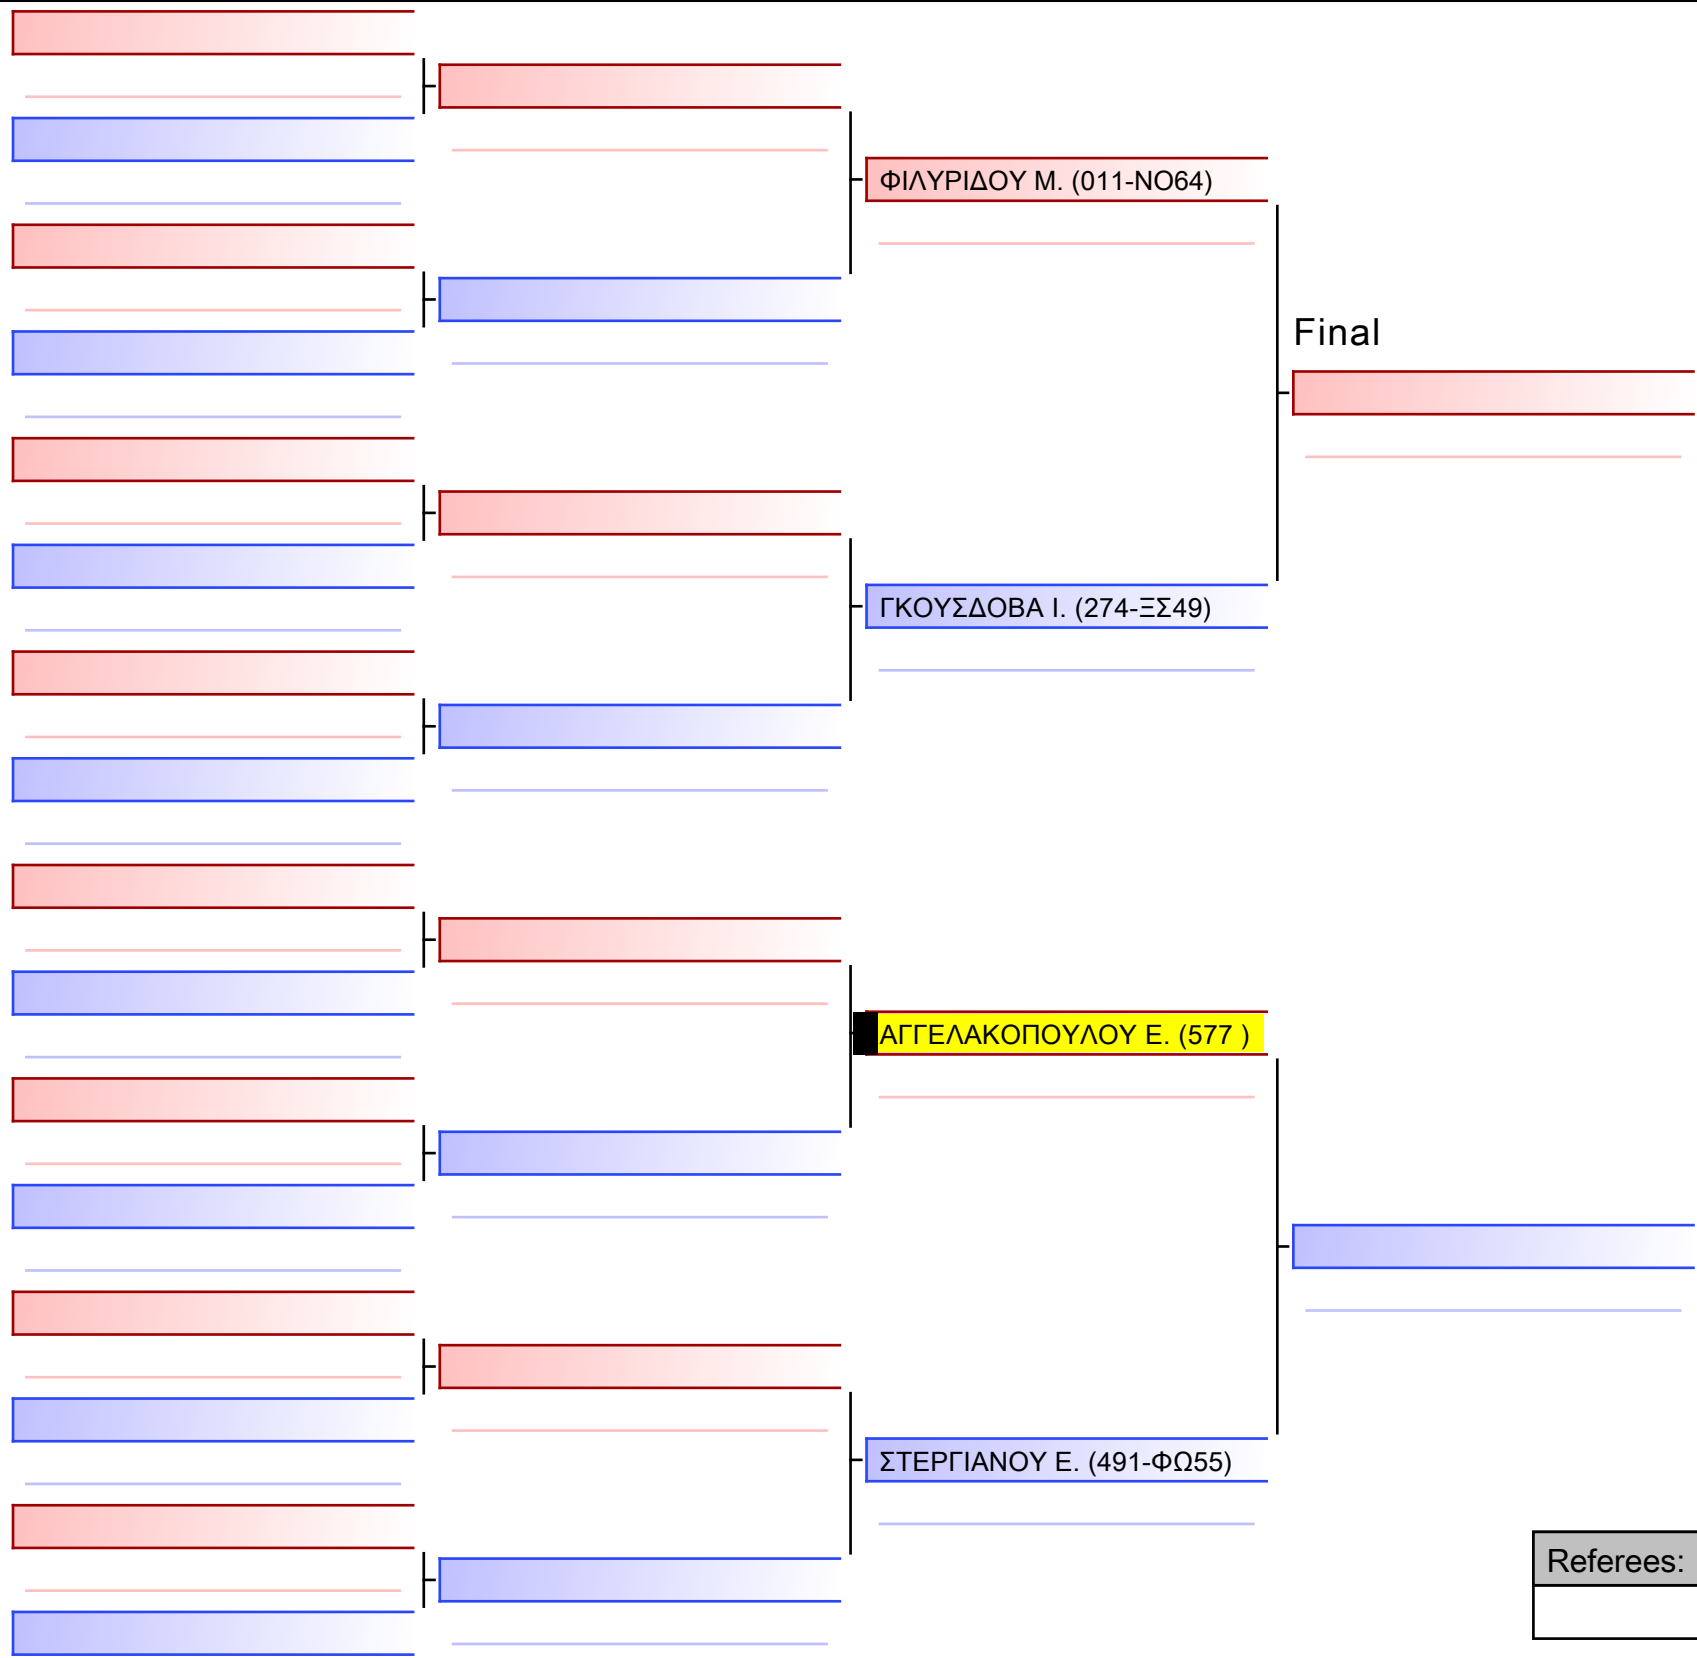

[Original]

Referees:			

[Original]

Referees:			

[Original]

Referees:			

Final

ΘΩΜΟΥ Γ. (577)