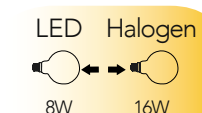

Codice	EAN	Watt	CRI	Lumen	Angolo	K	Durata	Inner	Master	Prezzo
I-LUXA-S-E27-G125	8031414875412	8W	80	210	300°	4000	15000h	1	20	€ 7,70