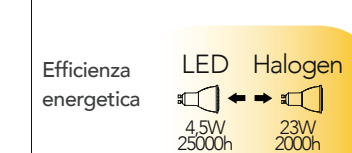

Codice	EAN	Watt	CRI	Lumen	Angolo	K	Durata	Inner	Master	Prezzo
SMART-GU10-CCT	8031414867639	4,5W	80	300	120°		25000h	10	50	€ 20,70

Lampada LED SMART classe A+
4,5W 230V

Codice	EAN	Watt	CRI	Lumen	Angolo	K	Durata	Inner	Master	Prezzo
SMART-GU10-RGBW	8031414867653	4,5W	80	300	120°	4000	25000h	10	50	€ 20,70