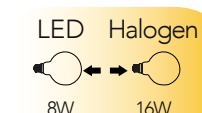

Codice	EAN	Watt	CRI	Lumen	Angolo	K	Durata	Inner	Master	Prezzo
I-LUXA-S-E27-G95	8031414875429	8W	80	210	300°	4000	15000h	1	20	€ 6,25