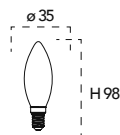

Misure
dimensioni in mm

Attacco

Codice	EAN	Watt	CRI	Lumen	Angolo	K	Durata	Inner	Master	Prezzo
I-JOULE-E14-25W-C35	8031440313018	25W	--	90	360°	2700	3000h	1	200	€ 1,65

PREZZO PROMO
fino esaurimento scorte

Misure
dimensioni in mm

Attacco

Codice	EAN	Watt	CRI	Lumen	Angolo	K	Durata	Inner	Master	Prezzo
I-JOULE-E27-40W-BT53	8031440312998	40W	--	150	360°	2700	3000h	1	100	€ 3,50

PREZZO PROMO
fino esaurimento scorte

Misure
dimensioni in mm

Attacco

Codice	EAN	Watt	CRI	Lumen	Angolo	K	Durata	Inner	Master	Prezzo
I-JOULE-E27-40W-ST64	8031440312974	40W	--	150	360°	2700	3000h	1	100	€ 2,95

PREZZO PROMO
fino esaurimento scorte

Misure
dimensioni in mm

Attacco

Codice	EAN	Watt	CRI	Lumen	Angolo	K	Durata	Inner	Master	Prezzo
I-JOULE-E27-40W-G125	8031440312981	40W	--	150	360°	2700	3000h	1	40	€ 4,95

PREZZO PROMO
fino esaurimento scorte

Misure
dimensioni in mm

Attacco

Codice	EAN	Watt	CRI	Lumen	Angolo	K	Durata	Inner	Master	Prezzo
I-JOULE-E27-40W-T9	8031440313001	40W	--	150	360°	2700	3000h	1	100	€ 3,30

PREZZO PROMO
fino esaurimento scorte