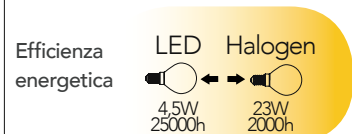

Lampada LED SMART classe A+
4,5W 230V