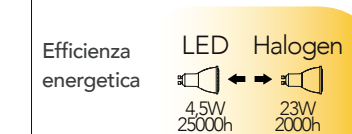

Lampada LED SMART classe A+
4,5W 230V

Codice	EAN	Watt	CRI	Lumen	Angolo	K	Durata	Inner	Master	Prezzo
SMART-E14-RGBCCT	8031414872671	4,5W	80	300	180°		25000h	10	50	€ 22,05

Lampada LED SMART classe A+
10W 230V

Codice	EAN	Watt	CRI	Lumen	Angolo	K	Durata	Inner	Master	Prezzo
SMART-E27-RGBCCT	8031414872657	10W	80	800	240°		25000h	10	50	€ 24,10

Lampada LED SMART classe A+
10W 230V

Codice	EAN	Watt	CRI	Lumen	Angolo	K	Durata	Inner	Master	Prezzo
SMART-E27G95-RGBCCT	8031414872664	10W	80	800	200°		25000h	5	20	€ 35,10

Lampada LED SMART classe A+
4,5W 230V

2700K 4000K 6500K

Codice	EAN	Watt	CRI	Lumen	Angolo	K	Durata	Inner	Master	Prezzo
SMART-GU10-CCT	8031414867639	4,5W	80	300	120°		25000h	10	50	€ 20,70

Lampada LED SMART classe A+
4,5W 230V

Codice	EAN	Watt	CRI	Lumen	Angolo	K	Durata	Inner	Master	Prezzo
SMART-GU10-RGBW	8031414867653	4,5W	80	300	120°	4000	25000h	10	50	€ 20,70

DOWNLOAD ON
Download on the App Store
GET IT ON Google Play

Good solution for your Smart life!