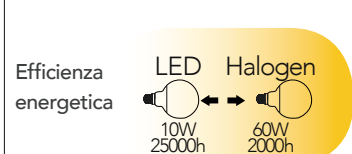

Codice	EAN	Watt	CRI	Lumen	Angolo	K	Durata	Inner	Master	Prezzo
SMART-E27-RGBCCT	8031414872657	10W	80	800	240°		25000h	10	50	€ 24,10

Lampada LED SMART classe A+
10W 230V