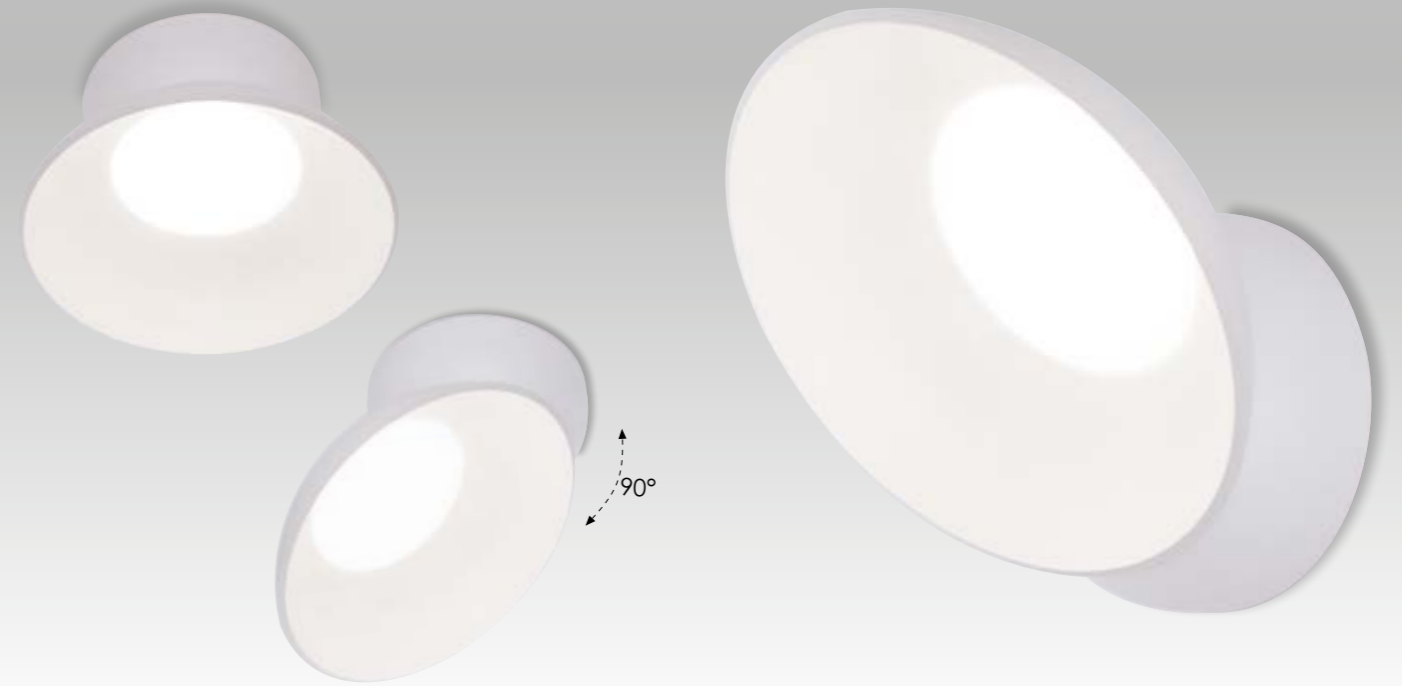

certificazioni - certification

certificazioni - certification

OMNIA

136

137

ALU*

Faro a LED dimmerabile in alluminio, orientabile
Dimmable aluminium LED lamp adjustable

LED-W-OMNIA/15W