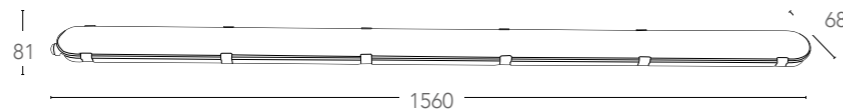

LED-ATLANTIC-INT-150

8031440355285

informazioni tecniche - technical information

	>10 000 on/off	55W	5000 Lumen		
	h 25 000				Ra >80

LED-ATLANTIC-ST-150

8031440355292

informazioni tecniche - technical information

	2XT8 230V LED non include - not included