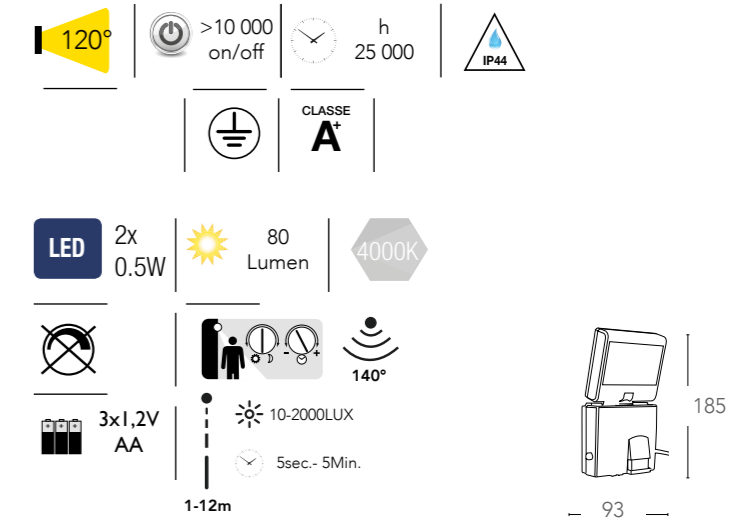

Proiettore LED con sensore ricaricabile tramite
pannello solare colore nero
*LED flood light with sensor rechargeable by solar
panel black color*