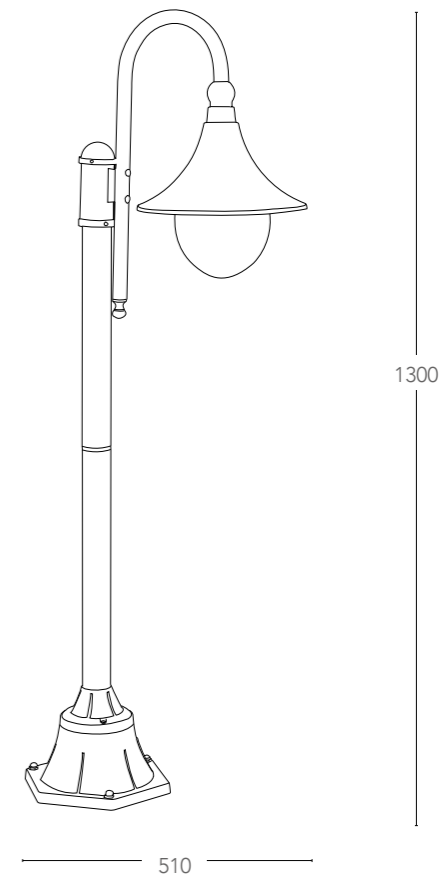

PAVIA

Lampada in alluminio finitura nero
diffusore in policarbonato
*Aluminium lamp black finish with
polycarbonate*

ALU*

LANT-PAVIA-AP1

8031440312028

E27
MAX 40W
non include
not included

LANT-PAVIA-P1

8031440312035

E27
MAX 40W
non include
not included

LANT-PAVIA-S1

8031440312042

E27
MAX 40W
non include
not included