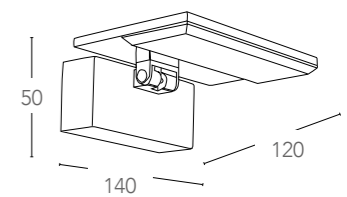

Applicare a LED in alluminio con diffusore orientabile
Aluminium LED wall lamp with adjustable diffuser

LED-W-OMICRON/6W

8031433031202

informazioni tecniche - technical information

	>10 000 on/off	h 25 000			
driver incluso					