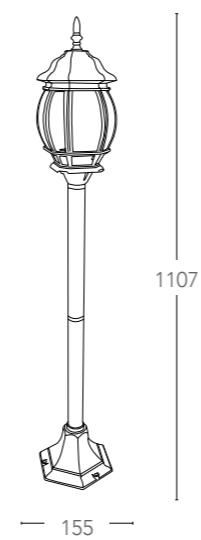

LANT-SANTIAGO/P1

8031430821172

E27
MAX 40W
non include
not included