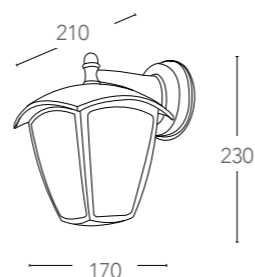

ALU*

Lanterna in alluminio pressofuso colore nero
goffrato diffusore in policarbonato LED incluso
Die cast aluminium lantern black embossed
finish with polycarbonate diffuser LED included

LANT-LADY/P3

80314403522116