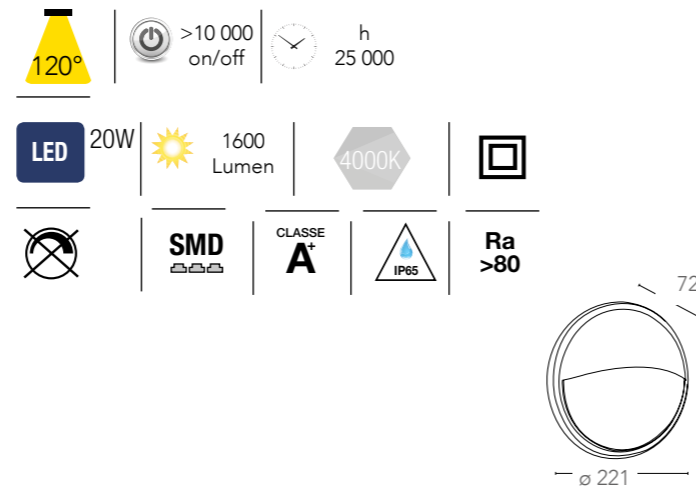

LED-EVER-LP-ANT

8031440355643

finitura antracite
anthracite finish

informazioni tecniche - *technical information*