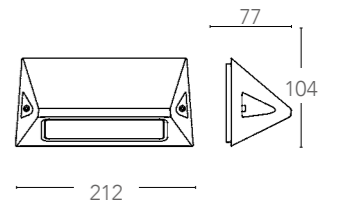

LED-OSAKA-AP

8031432201194

informazioni tecniche - technical information

	>10 000 on/off	h 25 000	LED 3x 1W	240 Lumen	4000K	
driver incluso				SMD	CLASSE A	Ra >80