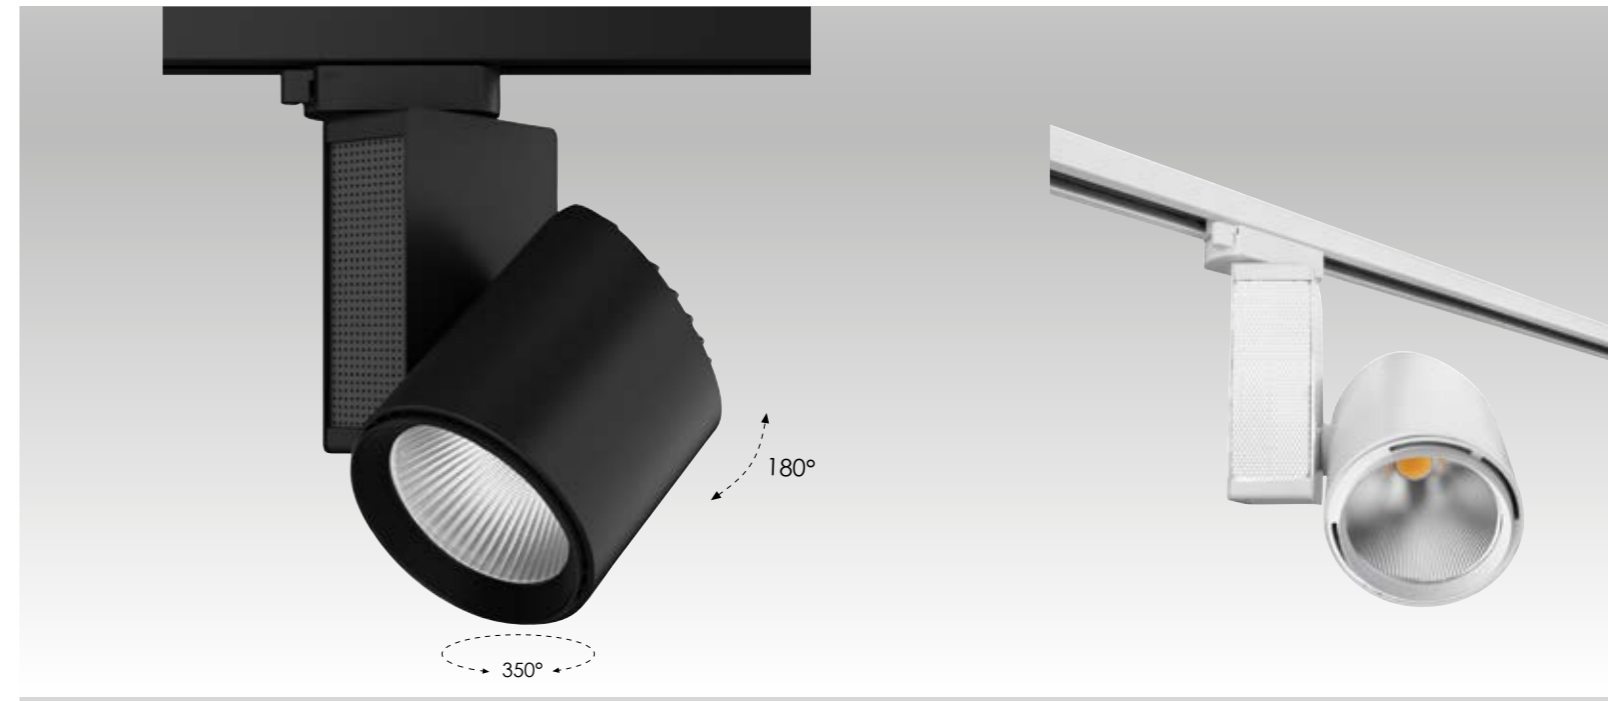

Faro binario con adattatore trifase in alluminio pressofuso rifiniture in bianco o nero goffrato LED COB integrato
Track light with three phase adaptor aluminum spotlight finish embossed white or black built-in COB LED