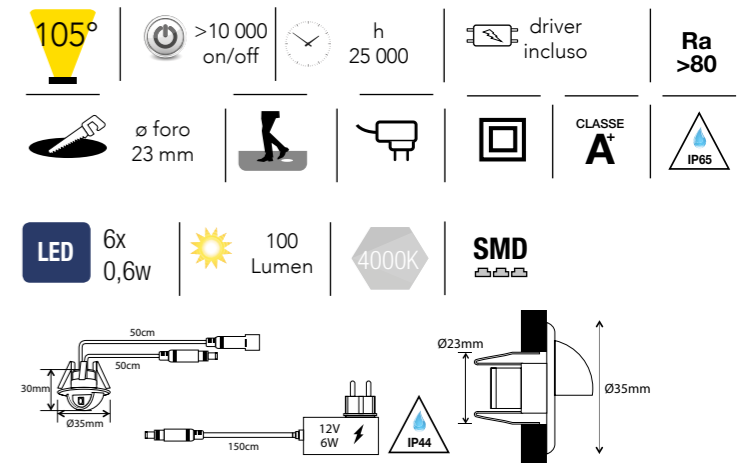

CALPESTABILI
Walkable

RIDER

Kit segnapassi in alluminio incasso a pavimento
o parete LED integrato finitura nickel
LED built-in aluminium in ground or wall spot
light nickel finish

ALU*

LED-RIDER-R6-DIR

8031439921279

informazioni tecniche - technical information

LED-RIDER-R6

8031436141236

informazioni tecniche - technical information