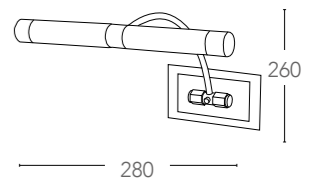

Q2

SPOT-Q2

8031414076949

finitura oro e oro satinato
gold and satin gold finish

informazioni tecniche - technical information

Halogen	2x390 Lumen	2700K	CLASSE D	IP21
2xG9 MAX 28W	include - included