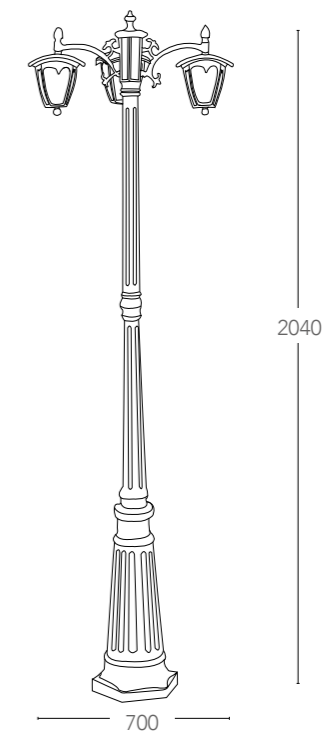

certificazioni - certification

certificazioni - certification