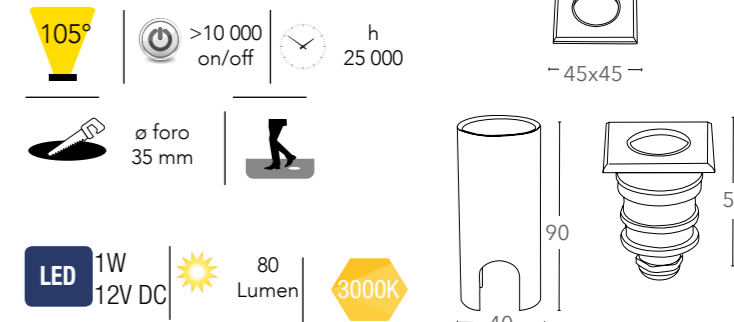

LED-IMPACT-Q-1W

8031440331272

informazioni tecniche - technical information

LED 1W 12V DC 80 Lumen 3000K

IP67 Ra >80

driver output min. 1w 3,5V 350mA
non include - not included

Driver page da 342 a 345