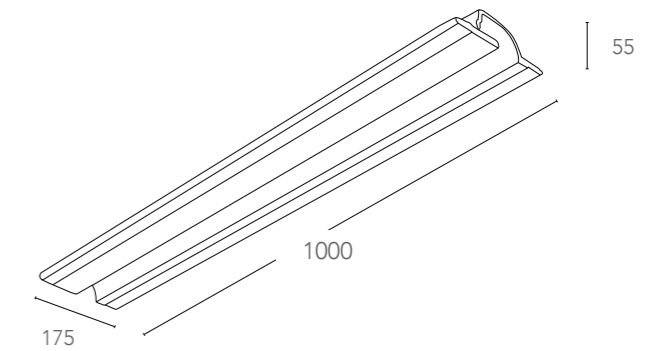

I-PROFY-100

8031434081213

informazioni tecniche - technical information

foro
1005x180x60 mm