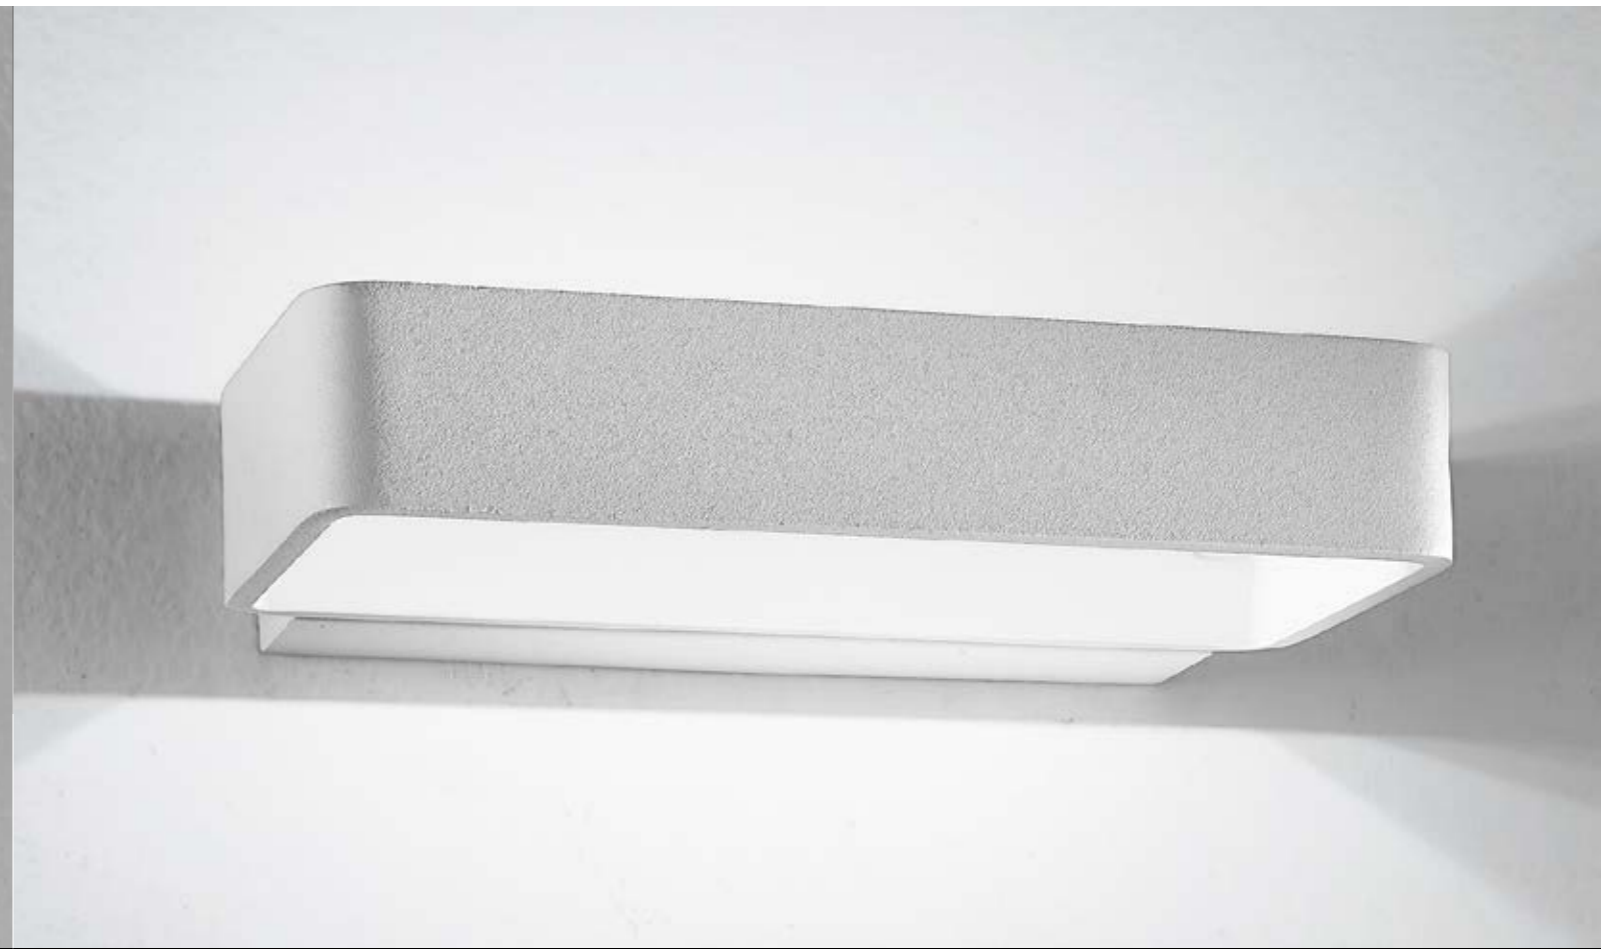

ATLAS 

ALU*

Applique a LED in alluminio
Aluminium LED wall lamp

OMEGA 

ALU*

Applique a LED in alluminio
Aluminium LED wall lamp

LED-W-ATLAS/6W

8031433071208