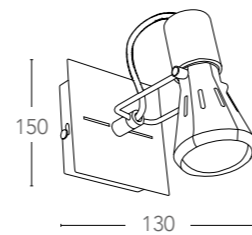

SPOT-CADILLAC-1

8031438541256

informazioni tecniche - *technical information*

non include - *not included*