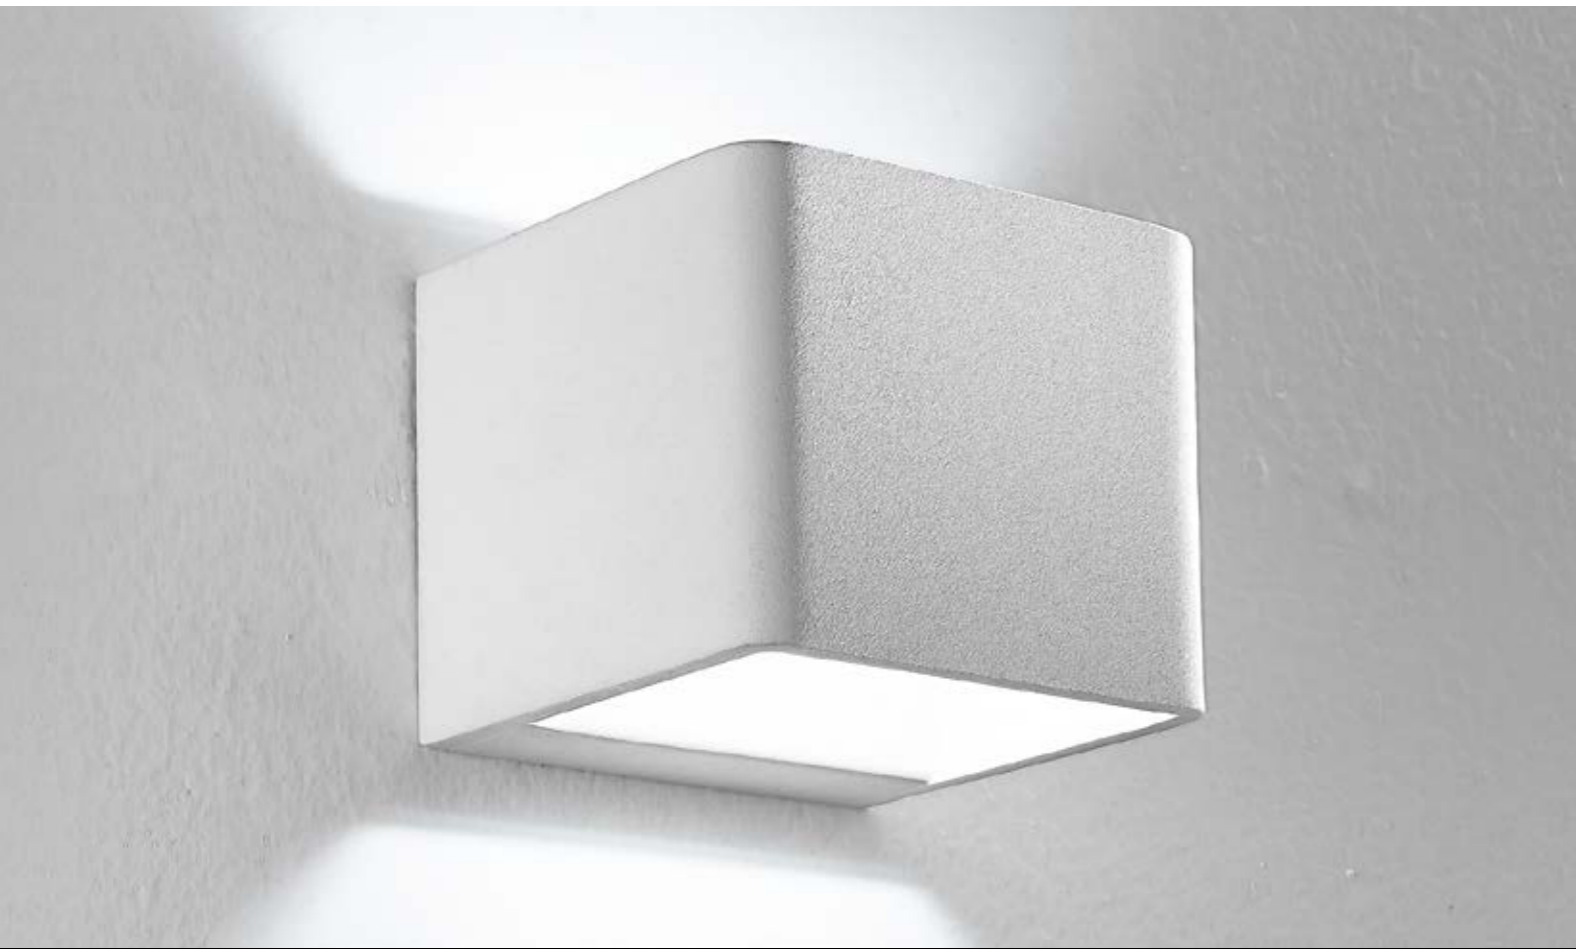

ATLAS 

ALU*

Applique a LED in alluminio
Aluminium LED wall lamp

OMEGA 

ALU*

Applique a LED in alluminio
Aluminium LED wall lamp

LED-W-ATLAS/6W

8031433071208