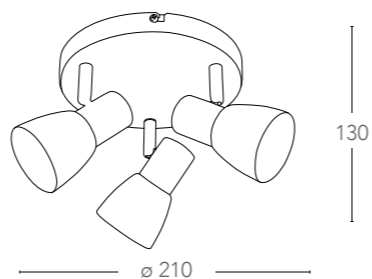

SPOT-MITO-S3

8031431811189

informazioni tecniche - *technical information*

3xE14
MAX 40W |
non incluse - *not included*