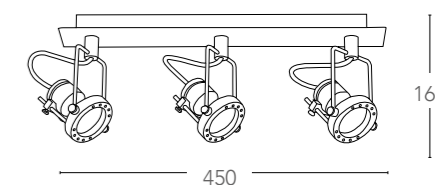

SPOT-TECHNO-3

8031423041105

informazioni tecniche - technical information