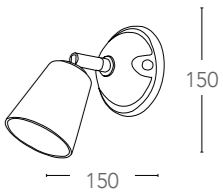

SPOT-LIMOGES-1

8031438531257

informazioni tecniche - technical information

Halogen	430 Lumen	2700K
G9	MAX 33W	CLASSE D

include - included

SPOT-LIMOGES-2

8031438501250

informazioni tecniche - technical information

Halogen	860 Lumen	2700K
2xG9	MAX 33W	CLASSE D

include - included