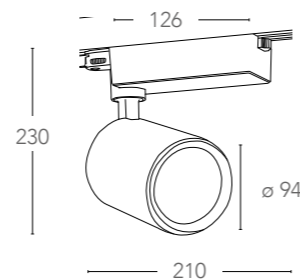

articoli e varianti - items and options

finitura bianco - white finish

LED-EAGLE-W-30WM

8031440360326

1900 Lumen |

LED-EAGLE-W-30WC

8031440360463

1900 Lumen |

finitura nero - black finish

LED-EAGLE-B-30WM

8031440360302

1900 Lumen |

LED-EAGLE-B-30WC

8031440360333

1900 Lumen |

informazioni tecniche - technical information

40° | >15 000 on/off | h 25 000 | LED 30W |

driver incluso 110 ~ 240V | COB | CLASSE A | Ra >80 | PF 0,90