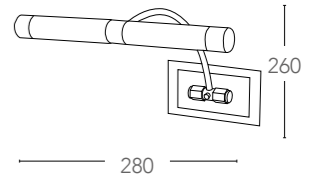

SPOT-Q1

8031414076932

finitura cromo e cromo satinato
chrome and satin chrome finish

informazioni tecniche - technical information

Halogen	2x390 Lumen	2700K	CLASSE D	IP21
2xG9 MAX 28W	include - included