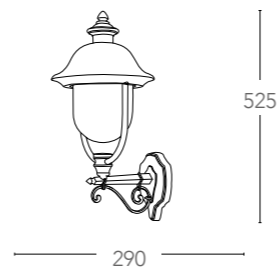

LANT-VENEZIA-AP1A

8031440312004

E27
MAX 40W

non include
not included