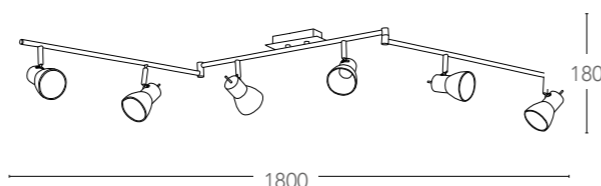

SPOT-CENTURY-6

8031440191272

informazioni tecniche - technical information

>10 000 on/off | h 25 000

LED 6x 5W | 2400 Lumen | 4000K

driver incluso

| **SMD** | | **CLASSE A**