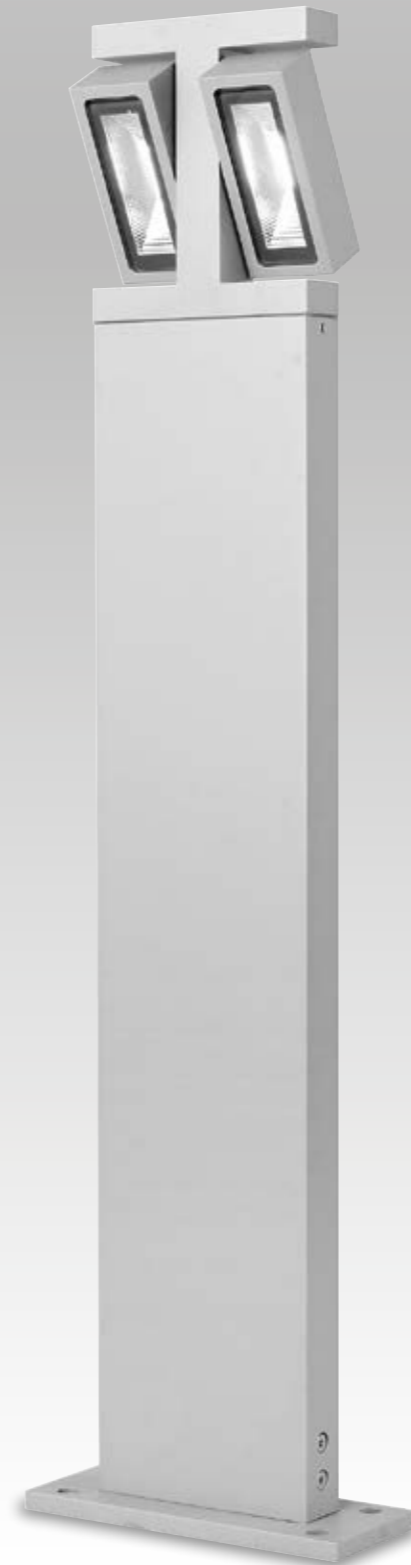

LED-BETA-P1

8031434031218

informazioni tecniche - technical information