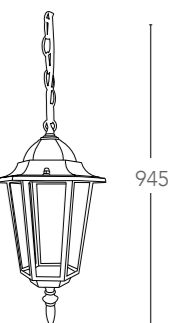

8031436911242

non include
not included

370

210

LANT-MILANO/S1

8031436841235

finitura nero - black finish

non include
not included