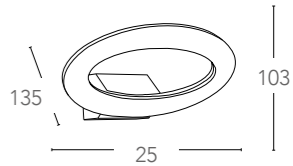

LAMPADE DA ESTERNO LED
LED outdoor lamp

EROS

Lampada in alluminio a LED integrato
finitura silver
Built in aluminium LED lamp silver finish

ALU*

LED-EROS-AP

8031434061215

informazioni tecniche - *technical information*