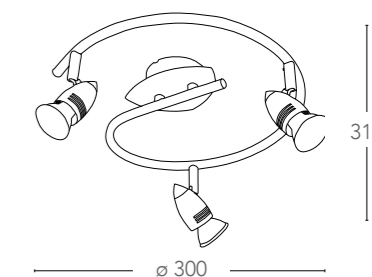

SPOT-SUNNY-S3

8031431861184

informazioni tecniche - technical information

Halogen	1500 Lumen	2700K	CLASSE D
	3xGU10 MAX 42W		

include - included