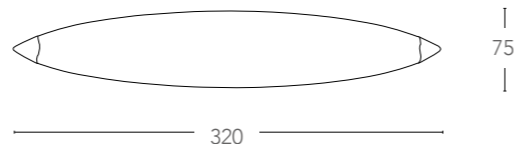

Applique in vetro con rifiniture in metallo cromo
Glass wall lamp and metal with metal chrome finish

15/02400

8031425791121

informazioni tecniche - technical information

2xE14
MAX 40W

IP20

non include - not included