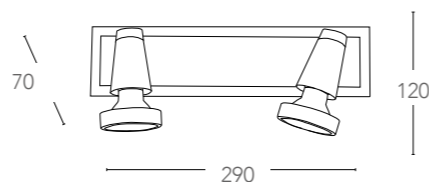

SPOT-MIAMI 02

8031414076796

Halogen	1000 Lumen	2700K	CLASSE D
	2xGU10 MAX 42W		

include - included

SPOT-MIAMI 03

8031414076802

informazioni tecniche - technical information

Halogen	1500 Lumen	2700K	CLASSE D
	3xGU10 MAX 42W		

include - included