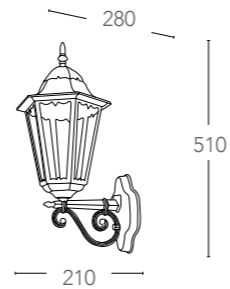

LANT-FIRENZE/AP1A

8031430701177

E27
MAX 40W

non include
not included