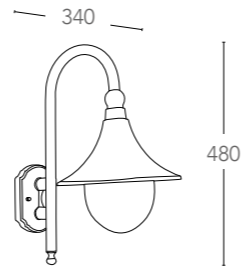

PAVIA

Lampada in alluminio finitura nero
diffusore in policarbonato
*Aluminium lamp black finish with
polycarbonate*

ALU*

LANT-PAVIA-AP1

8031440312028

E27
MAX 40W
non include
not included

LANT-PAVIA-P1

8031440312035

E27
MAX 40W
non include
not included

LANT-PAVIA-S1

8031440312042

E27
MAX 40W
non include
not included