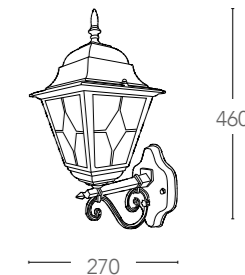

MILANO

LANT-MILANO/P1

8031430771170

finitura nero - black finish

non include
not included

LANT-MILANO/P1 BCO

8031436871232

finitura bianco - white finish

non include
not included

1055

210

certificazioni - certification

PISA

ALU*

Lanterne in alluminio pressofuso con dif-
fusore in vetro finitura nero-oro
Diecast aluminium lantern with glass dif-
fuser finish black-gold

articoli e varianti - items and options

LANT-PISA/AP1A

8031435561226

non include
not included

460

270

LANT-PISA/AP1B

8031435571225

non include
not included

460

270

certificazioni - certification