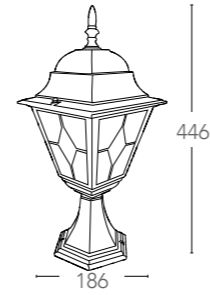

Lanterne in alluminio pressofuso con diffusore in vetro finitura nero-oro
Diecast aluminium lantern with glass diffuser finish black-gold

LANT-PISA/L1

8031435551227

 E27
MAX 40W
non include
not included

LANT-PISA/P1