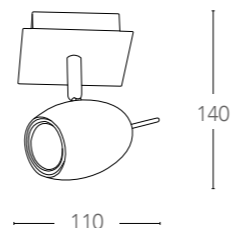

SPOT-MADRID-1

8031418781054

informazioni tecniche - technical information

LED	5W	400 Lumen	3000K	Ra >80
	SMD		CLASSE A	

lampadine incluse - bulbs included