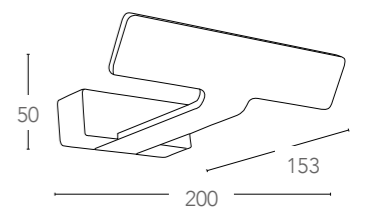

LED-W-PEGASO/4W

8031432981201

informazioni tecniche - technical information

INTEC
LIGHT

certificazioni - certification

certificazioni - certification