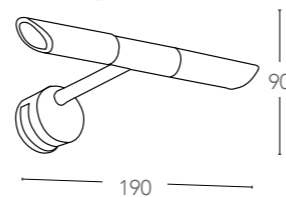

KRISS

Applique da specchio in metallo con diffusore in vetro finitura nickel
Mirror lamp in metal with glass shade nickel finish

SPOT-B-KRISS

8031431971197

informazioni tecniche - technical information

driver incluso	170 Lumen	2700K	CLASSE D
include - included	2xG4 MAX 7W	IP23	