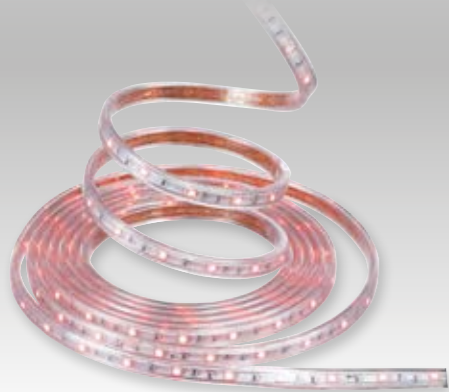

STRIP/230V

Kit striscia luci LED
LED strip light set

334

335

Bobina striscia luci LED 50 mt.
LED strip light roll 50mt.

STRIP-5050HV-30-RSO

8031439061265

informazioni tecniche - technical information

>10 000 on/off | h 25 000

LED 36W 230V | 750 Lumen

SMD 150XLED SMD5050 |