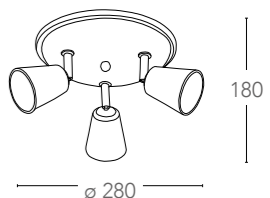

LIMOGES

156

157

Spot in ceramica
Ceramic spot light

SPOT-LIMOGES-1

8031438531257

informazioni tecniche - technical information

Halogen	430 Lumen	2700K
G9	MAX 33W	CLASSE D

include - included

SPOT-LIMOGES-2

8031438501250

informazioni tecniche - technical information

Halogen	860 Lumen	2700K
2xG9	MAX 33W	CLASSE D

include - included

SPOT-LIMOGES-PL3

8031438511259

informazioni tecniche - technical information

Halogen	1290 Lumen	2700K
3xG9	MAX 33W	CLASSE D

include - included