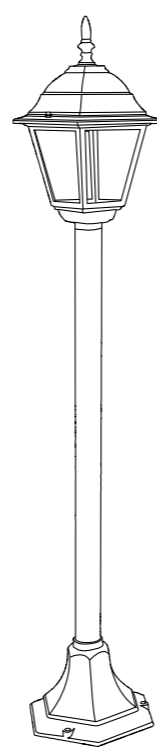

8031430771170

finitura nero - black finish

non include
not included

LANT-ROMA/P1 BCO

8031436941249

finitura bianco - white finish

non include
not included

210