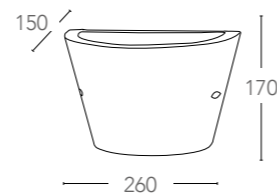

AKRON

Faro in alluminio con picchetto
Aluminium flood light with spike