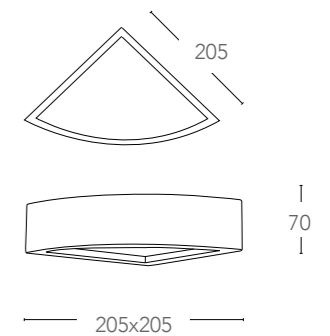

certificazioni - *certification*

INTEC
LIGHT

certificazioni - *certification*