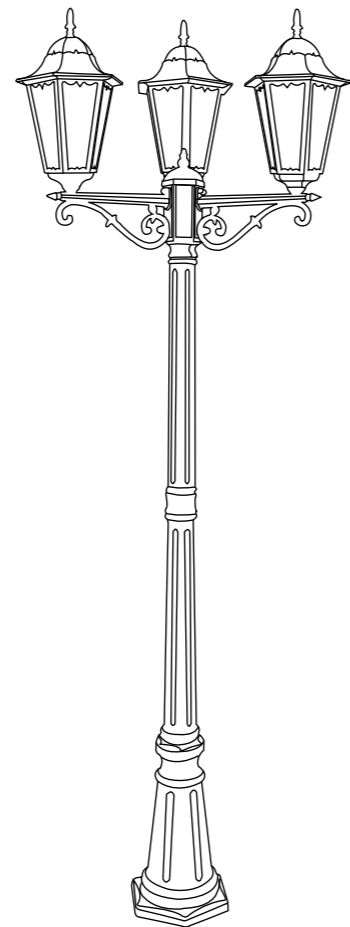

2180

765

certificazioni - certification

SANTIAGO

Lanterne in alluminio pressofuso con diffusore in vetro finitura nero-verde
Diecast aluminium lantern with glass diffuser finish black-green

ALU*