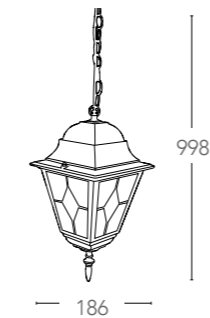

8031435531229

 E27
MAX 40W
non include
not included

LANT-PISA/S1

8031435541228

 E27
MAX 40W
non include
not included

FIRENZE

Lanterne in alluminio pressofuso con diffusore in vetro finitura nero-silver
Diecast aluminium lantern with glass diffuser finish black-silver