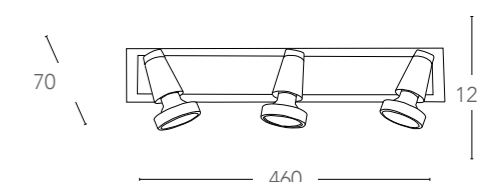

MIAMI

Spot in metallo finitura nickel spazzolato
con bordo base in vetro
Metal spot light brush nickel finish with
base edge in transparent glass

SPOT-MIAMI 02

8031414076796

Halogen	1000 Lumen	2700K	CLASSE D
	2xGU10 MAX 42W		

include - included

SPOT-MIAMI 03

8031414076802

informazioni tecniche - technical information

Halogen	1500 Lumen	2700K	CLASSE D
	3xGU10 MAX 42W		

include - included

SPOT-MIAMI 01

8031414076772

informazioni tecniche - technical information

Halogen	500 Lumen	2700K	CLASSE D
	GU10 MAX 42W		

include - included

SPOT-MIAMI PL4

8031414076819

informazioni tecniche - technical information

Halogen	2000 Lumen	2700K	CLASSE D
	4xGU10 MAX 42W		

include - included

certificazioni - certification

certificazioni - certification