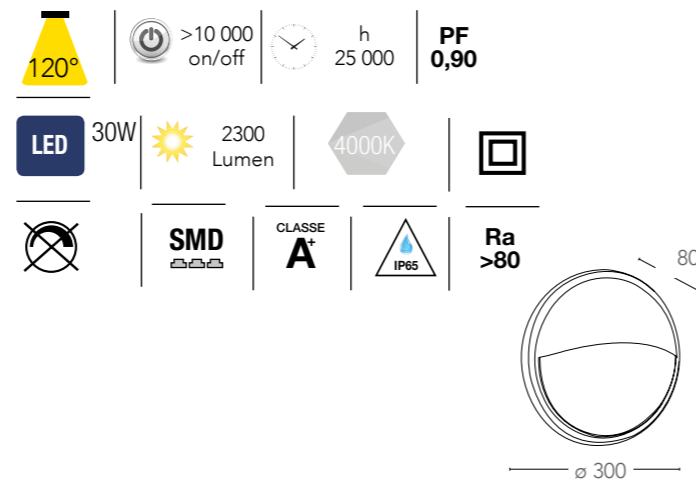

LED-EVER-XLP-ANT

8031440355629

finitura antracite
anthracite finish

informazioni tecniche - *technical information*