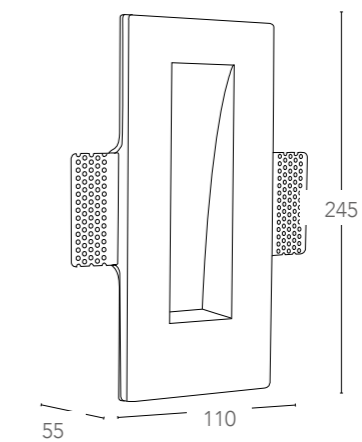

ARIEL

86

87

Verniciabile

Incasso a parete in gesso verniciabile a scomparsa
Recess gypsun wall lamp paintable

I-ARIEL-QL1

8031434151213

informazioni tecniche - technical information

35°

foro
115x250x12mm

Halogen

480
Lumen

2700K

GU10 mini
MAX 35W

CLASSE
D

include - included

certificazioni - certification