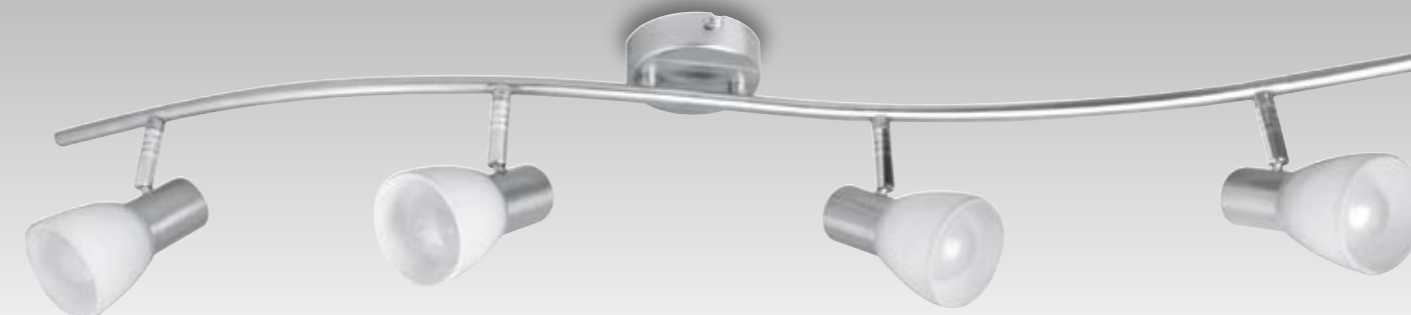

SPOT-MITO-S4

8031431821188

informazioni tecniche - *technical information*

4xE14
MAX 40W |
non incluse - *not included*