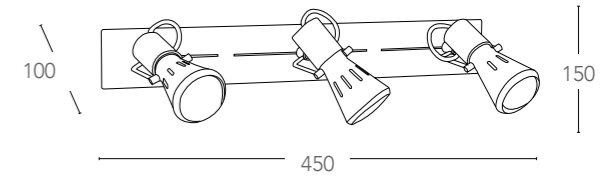

CADILLAC

Spot in metallo finitura cromo
Metal spot light chrome finish

SPOT-CADILLAC-2

8031438551255

informazioni tecniche - *technical information*

non include - *not included*

SPOT-CADILLAC-3

8031414076918

informazioni tecniche - *technical information*

non include - *not included*

SPOT-CADILLAC-1

8031438541256

informazioni tecniche - *technical information*

non include - *not included*

SPOT-CADILLAC-PL4

8031438521258

informazioni tecniche - *technical information*

non include - *not included*

certificazioni - *certification*

certificazioni - *certification*