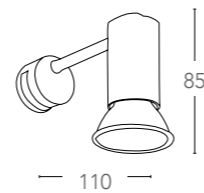

SPOT-B-GAIA

8031431951199

informazioni tecniche - technical information

Halogen	500 Lumen	2700K	CLASSE D
include - included	GU10 MAX 42W	IP23