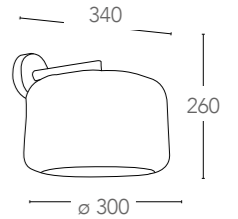

BABILON

Lampada da giardino diffusore in materiale polivinilico finitura moka e sfera opale in PMMA

202

203

Garden lamp with shade in polyvinil moka finish and sphere opal in PMMA

I-BABILON-S

8031440356329

informazioni tecniche - technical information

non include - not included

I-BABILON-AP

8031440356336

informazioni tecniche - technical information

non include - not included

I-BABILON-PT

8031440356312

informazioni tecniche - technical information

non include - not included

I-BABILON-L

8031440356305

informazioni tecniche - technical information

non include - not included

certificazioni - certification