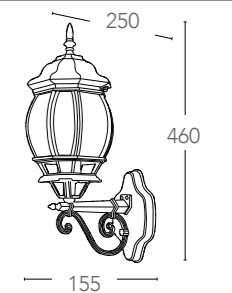

LANT-SANTIAGO/AP1A

8031430801174

INTEC

LIGHT

certificazioni - certification