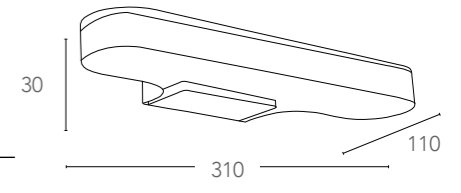

PHOENIX

Appliche a LED in alluminio con diffusore in acrilico
Aluminium LED wall lamp with acrylic diffuser

LED-W-PHOENIX/6W

8031433051200

informazioni tecniche - technical information