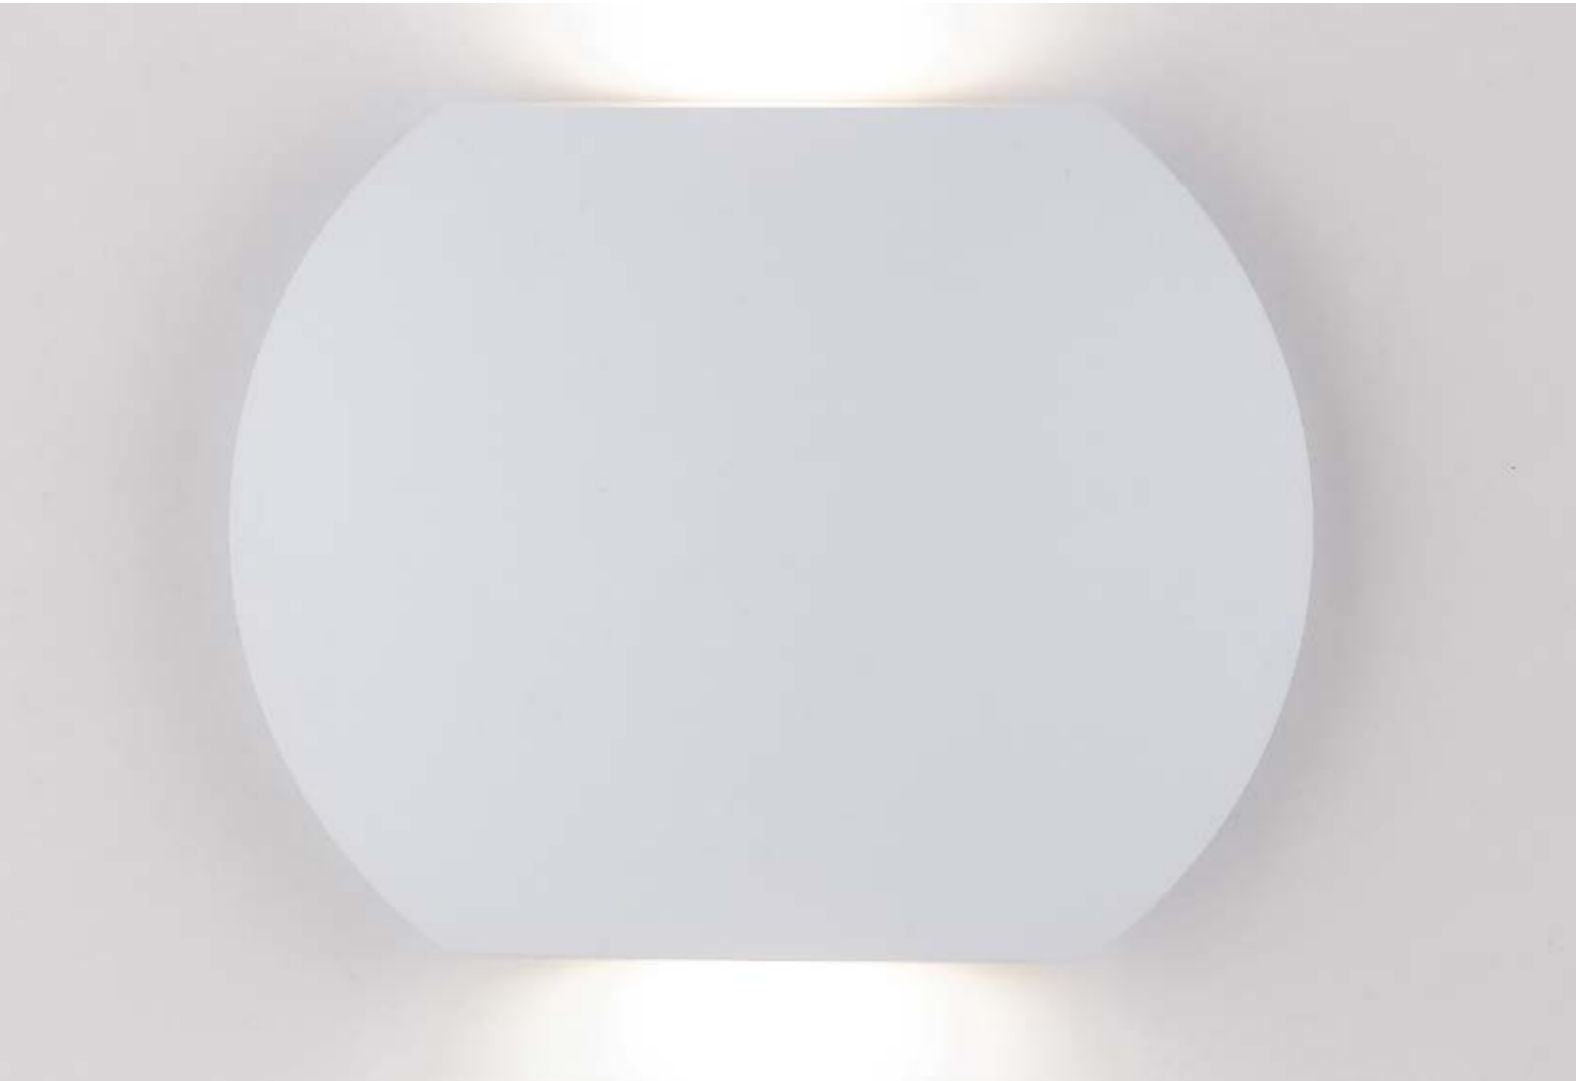

ALU*

139

GHIBLI

ALU*

Faro a LED in alluminio con 4 fasci luminosi
Aluminium LED lamp with 4 light flood

LED-W-MIURA/6W

8031440351447

informazioni tecniche - technical information