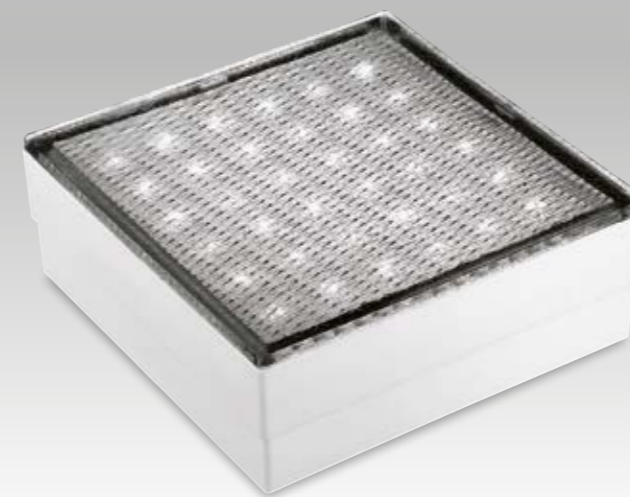

	>10 000 on/off	h 25 000		
foro 203x203 x133 mm		driver incluso		
LED 3.6W	280 Lumen			

certificazioni - certification

INTEC
LIGHT

INTEC
LIGHT

STEP

ALU*

Faretto calpestabile da incasso a pavimento in alluminio finitura nickel LED integrato
Walkable built-in aluminium nickel finish