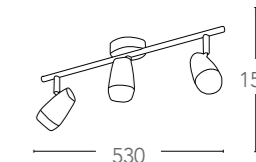

LED 3x 4W

960 Lumen

4000K

SMD

CLASSE A

Ra >80

certificazioni - certification

INTEC
LIGHT

certificazioni - certification