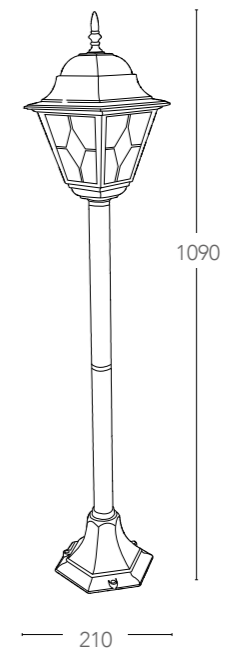

8031435531229

 E27
MAX 40W
non include
not included

LANT-PISA/S1

8031435541228

 E27
MAX 40W
non include
not included

FIRENZE

Lanterne in alluminio pressofuso con diffusore in vetro finitura nero-silver
Diecast aluminium lantern with glass diffuser finish black-silver