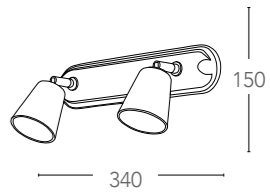

SPOT-LIMOGES-PL3

8031438511259

informazioni tecniche - technical information

Halogen	1290 Lumen	2700K
3xG9	MAX 33W	CLASSE D

include - included