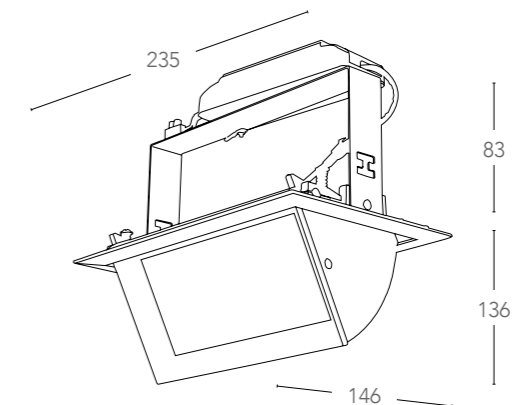

INC-LYBRA-30

8031434951226

informazioni tecniche - technical information

99°	>15 000 on/off	h 25 000	LED 30W	1600 Lumen	3200K
foro 220x132 mm	driver incluso			CLASSE A	COB Ra >80
PF 0,90