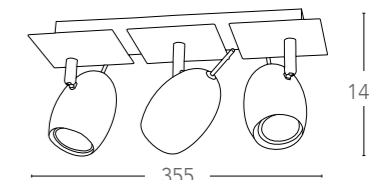

lampadine incluse - bulbs included

SPOT-MADRID-3

8031418791053

informazioni tecniche - technical information

LED	3x 5W	1200 Lumen	3000K	Ra >80
	SMD		CLASSE A	

lampadine incluse - bulbs included

SPOT-MADRID-1