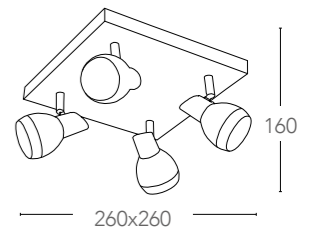

SPOT-CAYENNE-PL4

8031440271271

informazioni tecniche - technical information

>10 000 on/off h 25 000

driver incluso

LED 4x 5W 1600 Lumen 4000K

SMD **CLASSE A**