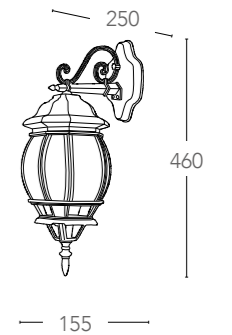

LANT-SANTIAGO/AP1B

8031430811173