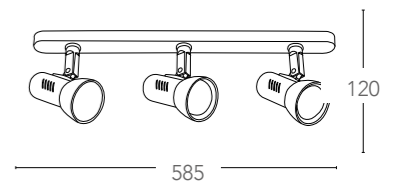

CARRERA

Spot in metallo
Metal spot light

SPOT-CARRERA-1

8031431701183

informazioni tecniche - technical information

E27
MAX 42W |
non include - not included

SPOT-CARRERA-C

8031431731180

informazioni tecniche - technical information

E27
MAX 42W |
non include - not included

SPOT-CARRERA-3

8031431721181

informazioni tecniche - technical information

3xE27
MAX 42W |
non include - not included

SPOT-CARRERA-2

8031431711182

informazioni tecniche - technical information

2xE27
MAX 42W |
non include - not included

SPOT-CARRERA-PL3

8031431741189

informazioni tecniche - technical information

3xE27
MAX 42W |
non include - not included