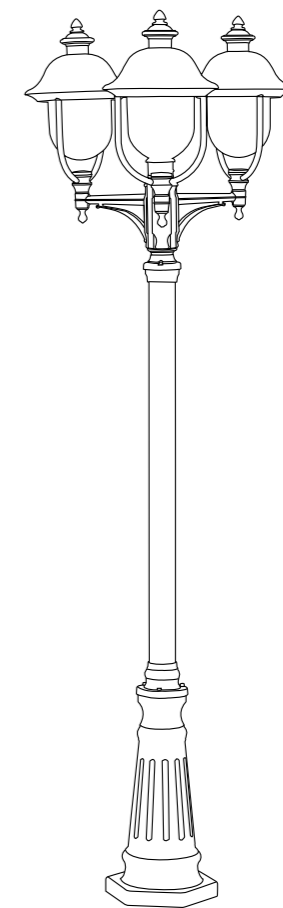

LANT-VENEZIA-P3

8031440313292

2300

750

certificazioni - certification