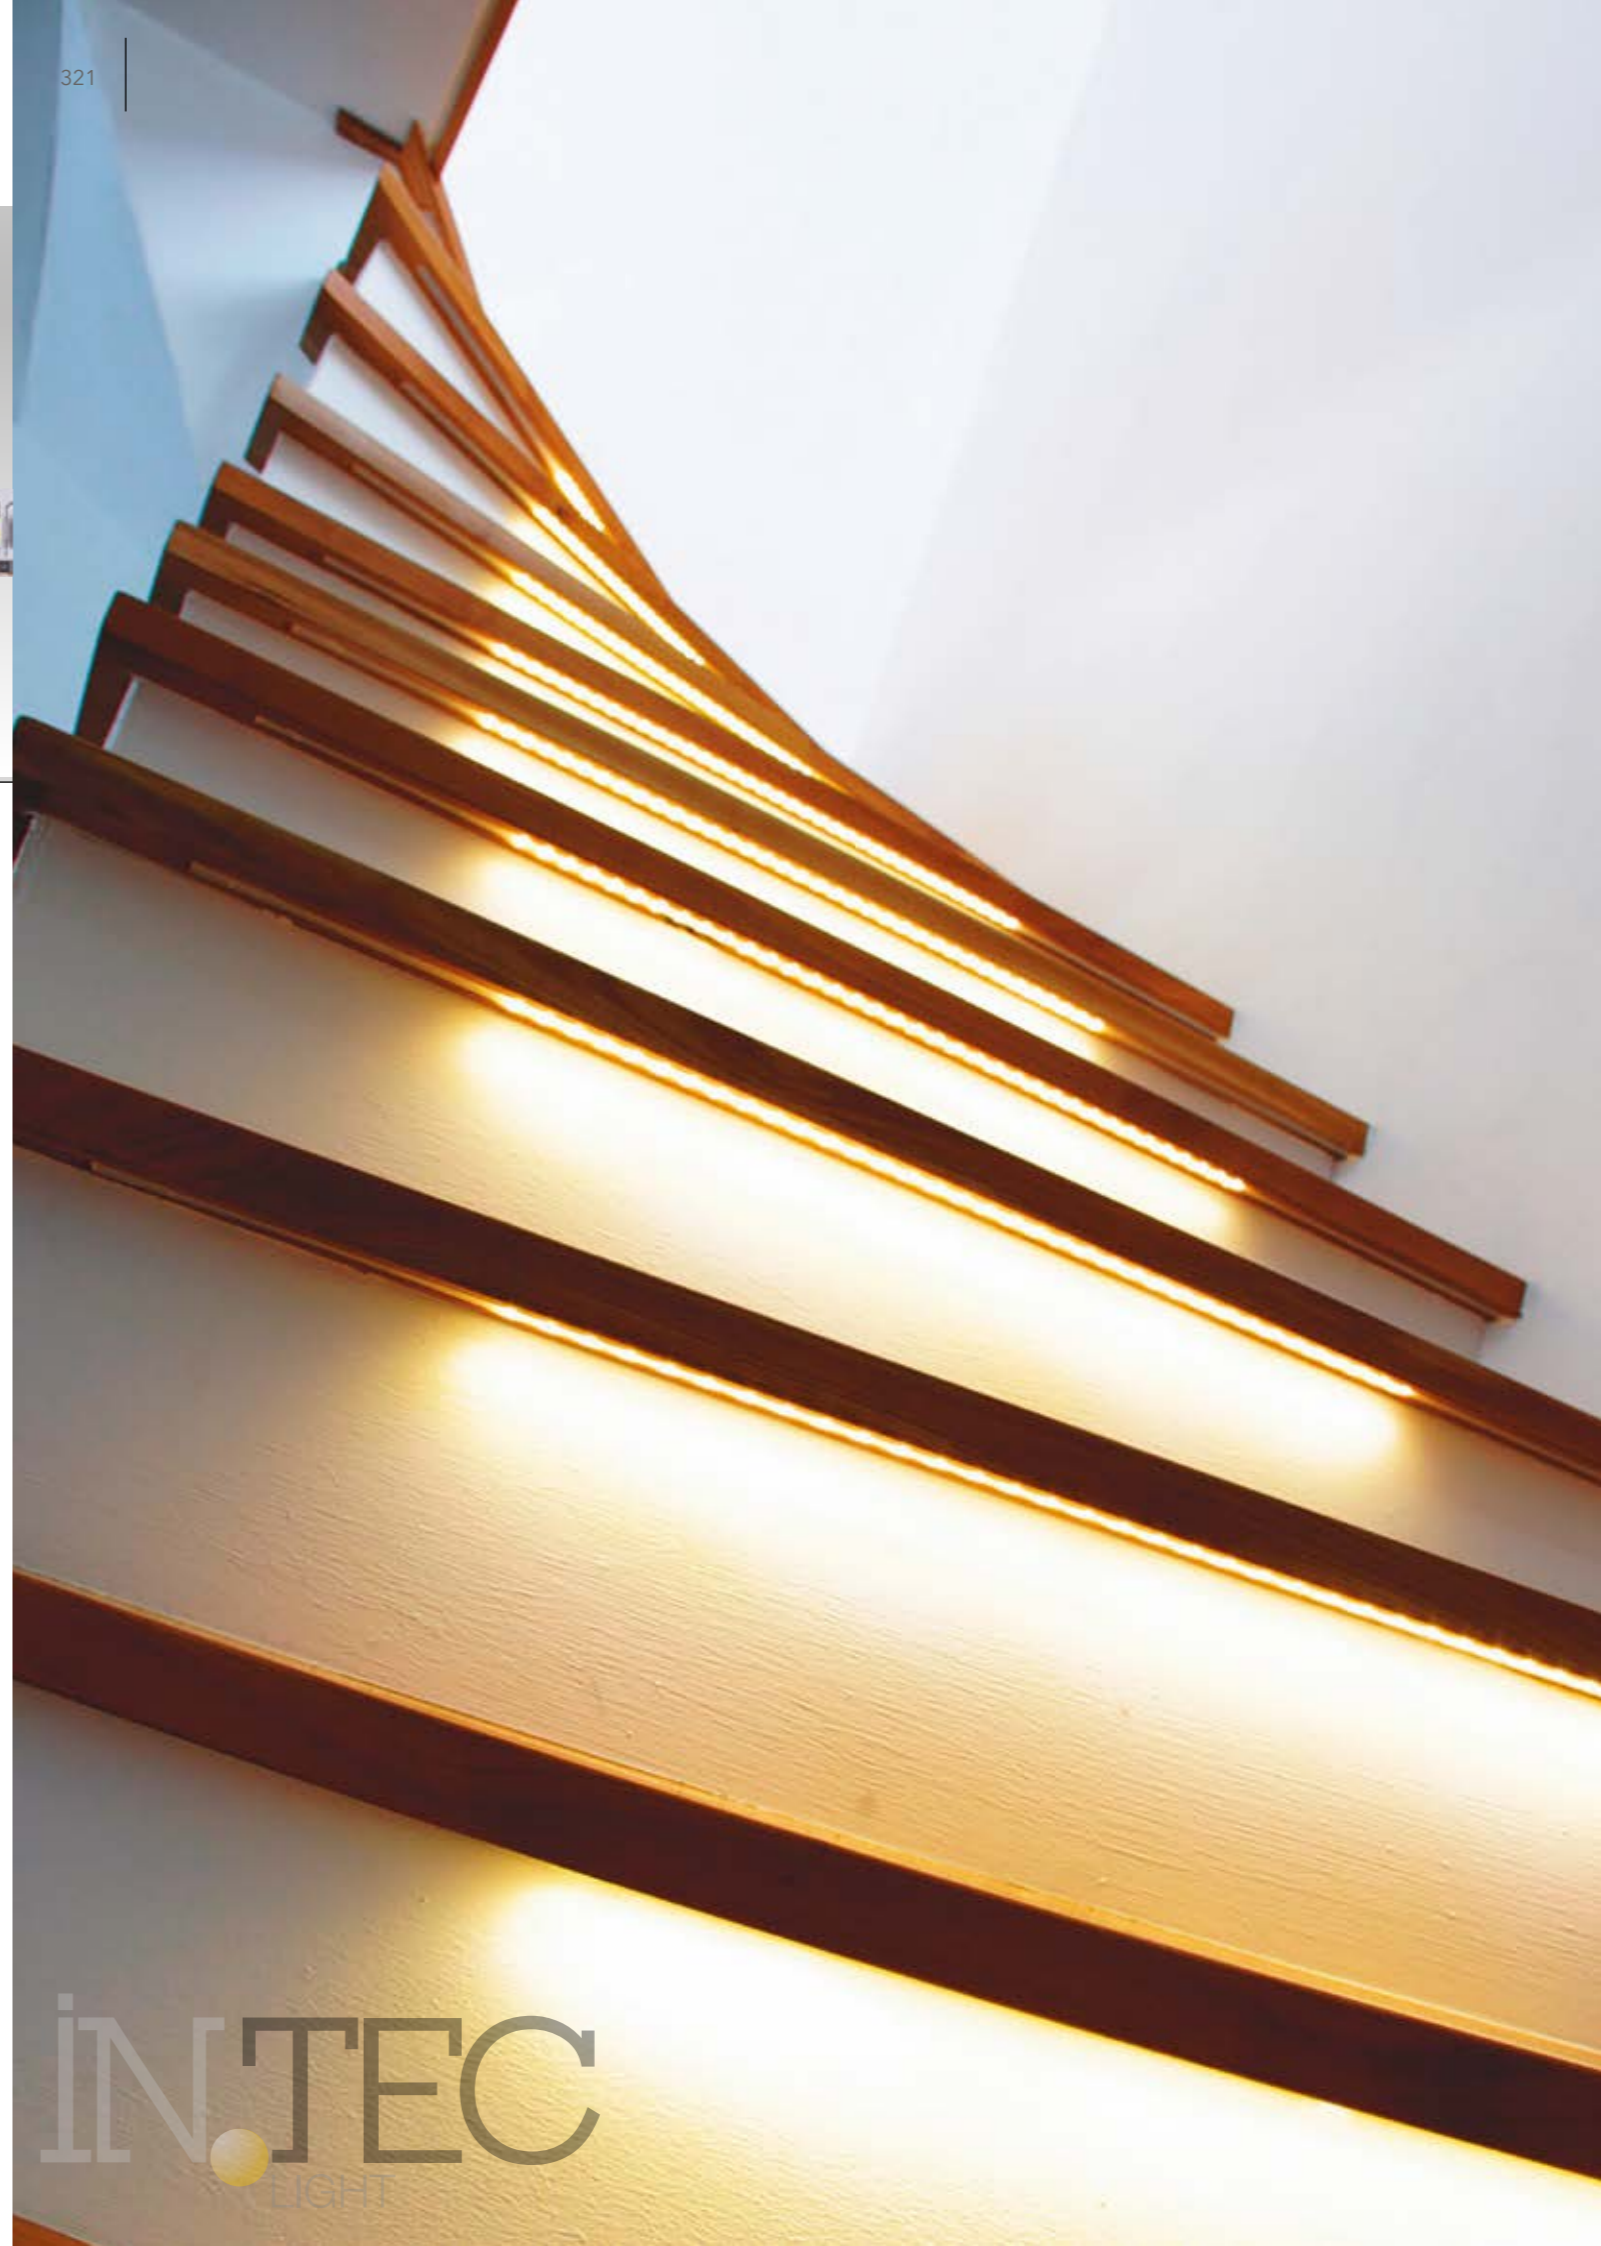

certificazioni - certification

STRIP

Striscia luci LED rotoli da 5mt.
LED strip light 5m roll

Striscia luci LED rotoli da 5mt.
LED strip light 5m roll

articoli e varianti - *article and finish*

STRIPLED-5050-IP67-C