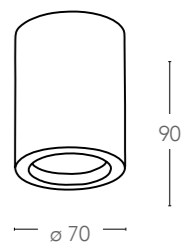

GU10
MAX 35W
non incluse - not included

I-SPACE-S-R1

8031439531263

informazioni tecniche - technical information

GU10
MAX 35W
non incluse - not included

SPACE

Faro orientabile struttura esterna in gesso verniciabile
Adjustable surface mount gypsum lamp paintable