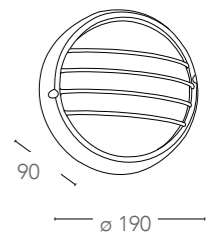

certificazioni - certification

certificazioni - certification

INTEC
LIGHT

INTEC
LIGHT