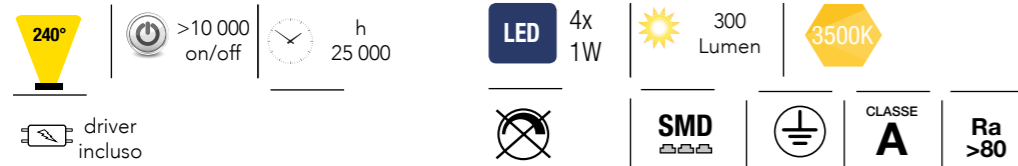

LED-W-LAMBDA/4W

8031433001205

informazioni tecniche - technical information