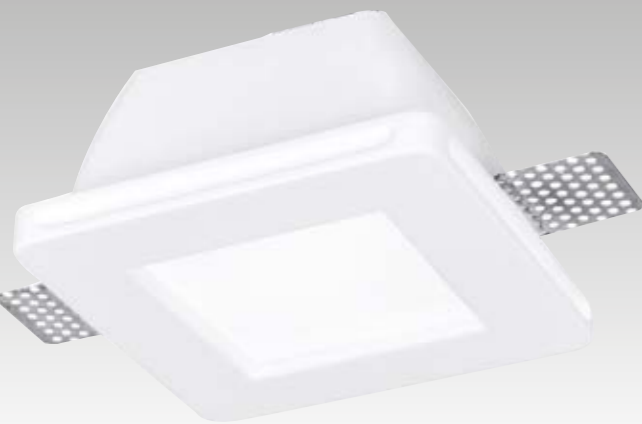

INC-SNOW-Q

8031440351577

informazioni tecniche - technical information