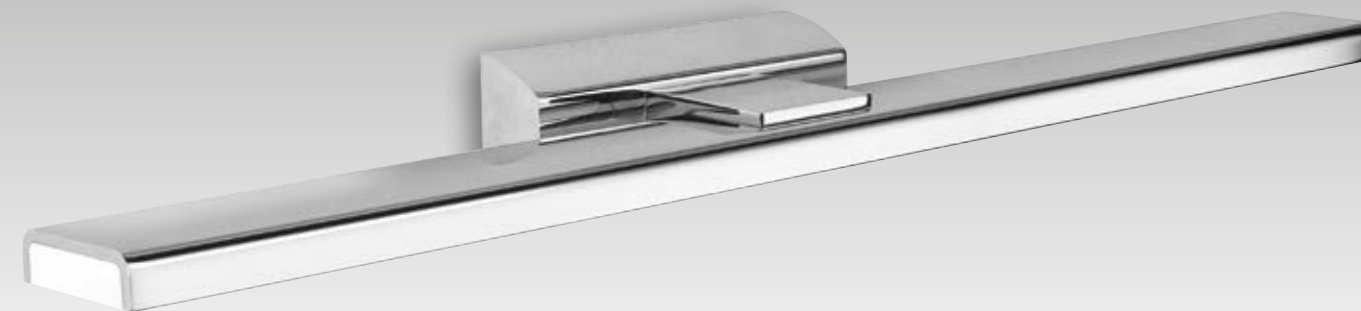

ANTARES

116

117

Applicare a LED in alluminio con diffusore in acrilico
Aluminium LED wall lamp with acrylic diffuser

ALU*

LED-W-ANTARES/8W CR

8031433081207

informazioni tecniche - *technical information*

	>10 000 on/off	h 25 000			
driver incluso				CLASSE A	Ra >80