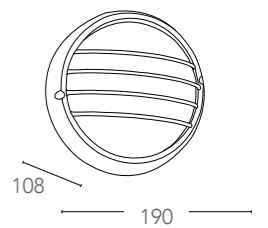

certificazioni - certification

certificazioni - certification