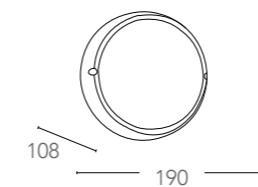

I-3074S/SILVER

8031421511082

finitura silver - silver finish