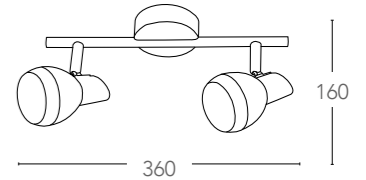

LED 2x 5W 800 Lumen 4000K

SMD **CLASSE A**

SPOT-CAYENNE-6

8031440281270

informazioni tecniche - technical information

>10 000 on/off h 25 000 **LED** 6x 5W 2400 Lumen 4000K

driver incluso

SMD **CLASSE A**