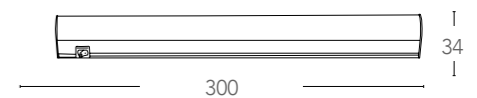

BARRE

ALU*

Barra sottopensile a LED in alluminio con diffusore in policarbonato
Cabinet ledbar in aluminium with polycarbonate diffuser

186

187

LEDBAR

Barre sottopensile a LED in policarbonato
Cabinet LED bar in polycarbonate

LEDBAR-100CM

8031433121200

informazioni tecniche - technical information

	>10 000 on/off	h 25 000	LED 15W 12v	1200 Lumen				CLASSE A	SMD	Ra >80	
AC/DC 15W INPUT: 230V ~ 50Hz OUTPUT: 12V --- 1,2A											

non include - not included

LEDBAR-60CM

8031433131209

informazioni tecniche - technical information

	>10 000 on/off	h 25 000	LED 10W 12v	750 Lumen				CLASSE A	SMD	Ra >80	
AC/DC 10W INPUT: 230V ~ 50Hz OUTPUT: 12V --- 0,8A											

non include - not included

certificazioni - certification

LEDBAR-T5-30

8031440354691

informazioni tecniche - technical information

	>10 000 on/off	h 15 000	LED 4w	300 Lumen				SMD	CLASSE A	230V DRIVER FREE

LEDBAR-T5-60

8031440354707

informazioni tecniche - technical information

	>10 000 on/off	h 15 000	LED 8w	600 Lumen				SMD	CLASSE A	230V DRIVER FREE

LEDBAR-T5-90

8031440354677

informazioni tecniche - technical information

	>10 000 on/off	h 15 000	LED 10w	750 Lumen				SMD	CLASSE A	230V DRIVER FREE

LEDBAR-T5-120

8031440354684

informazioni tecniche - technical information

	>10 000 on/off	h 15 000	LED 15w	1000 Lumen				SMD	CLASSE A	230V DRIVER FREE

AC230V
MULTI-CONNECT

MAX 15 m.

certificazioni - certification