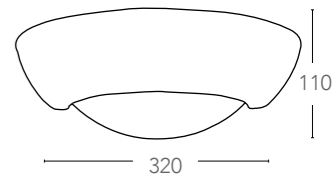

non include - *not included*

166/01600

8031422971106

informazioni tecniche
technical information

non include - *not included*

PAULA

Applique a parete in gesso verniciabile con diffusione luminosa superiore e inferiore
Gypsun wall lamp paintable with light diffusion up and down