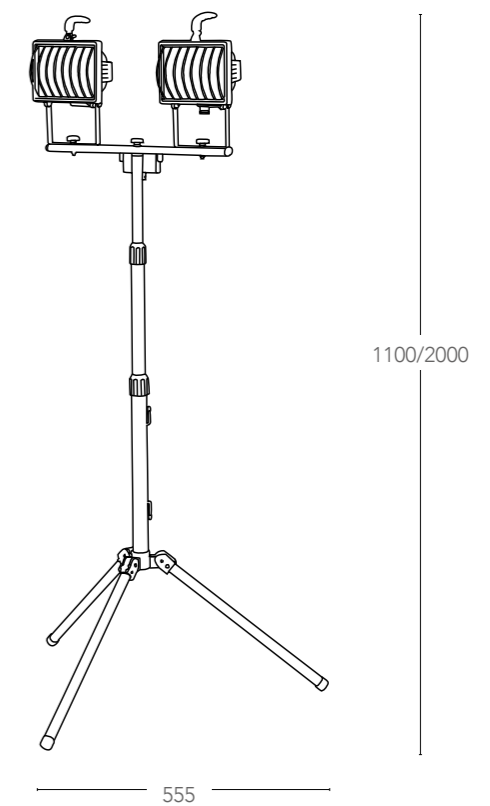

I-URANO-T2/800W

8031438381258

informazioni tecniche - technical information