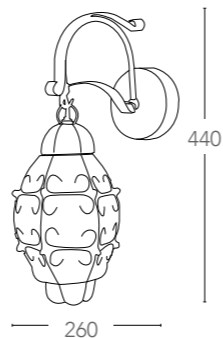

VENEZIA

236

237

Lampada in vetro struttura in metallo
Glass lamp with metal structure

ALU*

215/02500

8031414046911

E27
MAX 40W

non incluse
not included