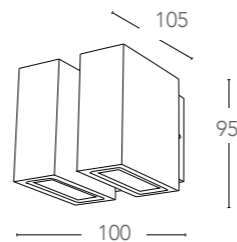

LED-BETA-AP2

8031434021219

informazioni tecniche - technical information