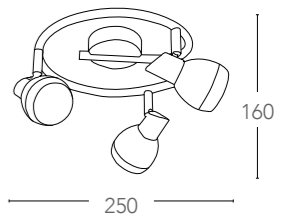

SPOT-CAYENNE-S3

8031440261272

informazioni tecniche - technical information

>10 000 on/off h 25 000

driver incluso

LED 3x 5W 1200 Lumen 4000K

SMD **CLASSE A**