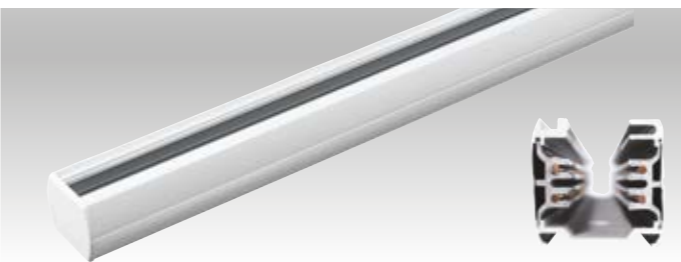

Binari elettrificati trifasi in alluminio rifiniture in nero (tappi inclusi)
Track rail in aluminium with threephase adaptor (endcap)

LED-TRACK-1M

8031439221263

LED-TRACK-2M

8031440360340

LED-TRACK-3M

8031440360357