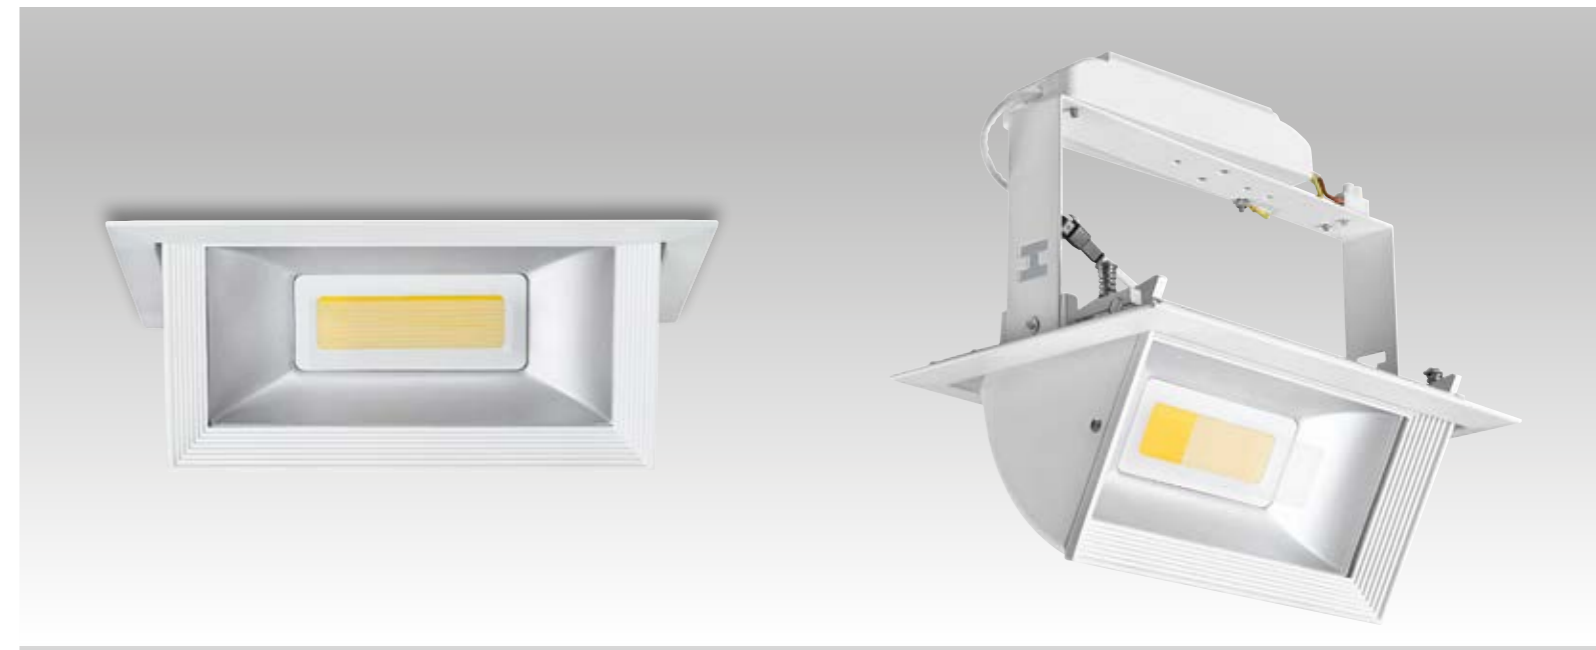

INC-DELTA-30

8031434941227

informazioni tecniche - *technical information*

 68°	 >15 000 on/off	 h 25 000
 foro ø 205 mm	 driver incluso	PF 0,90
 LED 30W	 1550 Lumen	 3200K
		CLASSE A  Ra >80

LYBRA 

ALU*
 Incasso orientabile Snooker bianco satinato ri-
 flettore silver LED COB integrato
 Diecast aluminium adjustable down light in satin
 white color built-in COB LED