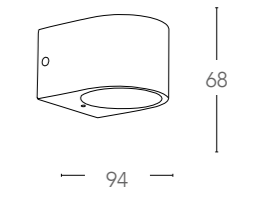

I-OSLO-P1

8031440131278

informazioni tecniche - technical information

1xGX53
non incluse
not included