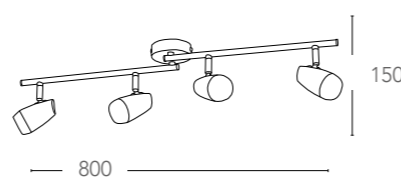

LED 4x 4W

1280 Lumen

4000K

SMD

CLASSE A

Ra >80