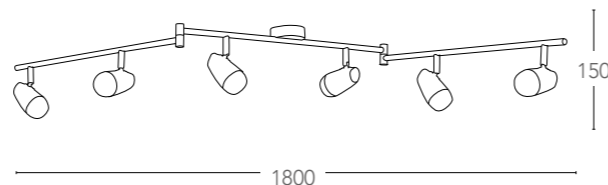

SPOT-FOREVER-6

8031440358569

informazioni tecniche - technical information

>10 000 on/off | h 20 000

LED 6x 4W

1920 Lumen

4000K

driver incluso