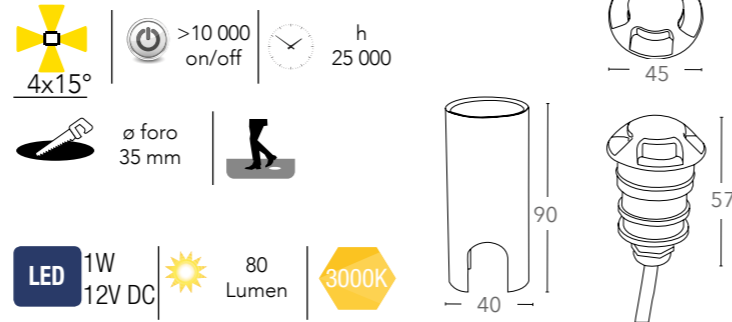

STEP

ALU*

Faretto calpestabile da incasso a pavimento in alluminio finitura nickel LED integrato
Walkable built-in aluminium nickel finish

LED-STEP-R-4

8031434011210

informazioni tecniche - technical information

LED 1W 12V DC 80 Lumen 3000K

IP67 Ra >80

driver output min. 1w 3,5V 350mA
non include - not included

Driver page da 342 a 345

IMPACT

ALU*

Faretto calpestabile da incasso a pavimento in alluminio finitura nickel LED integrato
Walkable built-in aluminium nickel finish