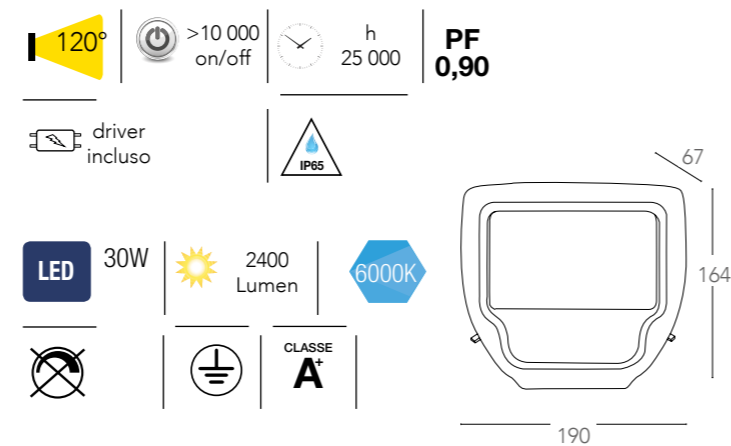

LED-MAXWELL/30W

8031440357999

informazioni tecniche - technical information