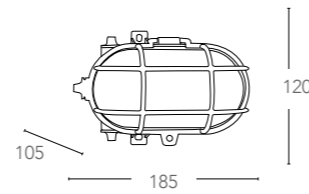

TOLEDO

242

Plafoniera in poliammide con diffusore in vetro
Polyamide plastic ceiling lamp with glass diffuser

I-TOLEDO-BCO

8031440312073

informazioni tecniche - technical information

non include - not included

243

EASY

Plafoniera in poliammide con diffusore in vetro
Polyamide plastic ceiling lamp with glass diffuser

I-EASY-S-BCO

8031440357883

finitura bianco - white finish

I-EASY-S-NERO

8031440357890

finitura nero - black finish

informazioni tecniche - technical information

non include - not included

SMART

I-SMART-S-BCO

8031440357869

finitura bianco - white finish

I-SMART-S-NERO

8031440357876

finitura nero - black finish

informazioni tecniche - technical information

non include - not included

certificazioni - certification

certificazioni - certification

INTEC
LIGHT

INTEC
LIGHT