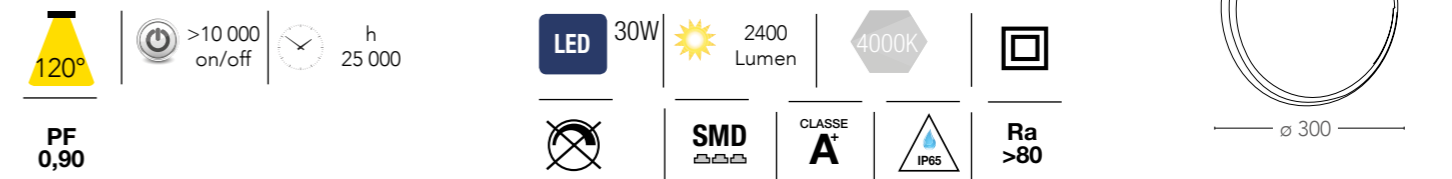

LED-EVER-XL-BCO

8031440355612

finitura bianco - *white finish*

informazioni tecniche - *technical information*