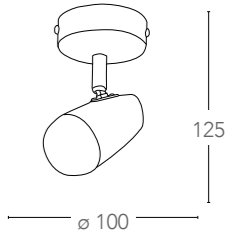

FOREVER

145

Spot led integrato in policarbonato e metallo finitura cromo
Built in LED spot light in polycarbonate and metal chrome finish

SPOT-FOREVER-1

8031440358606

informazioni tecniche - technical information

>10 000 on/off | h 20 000

driver incluso