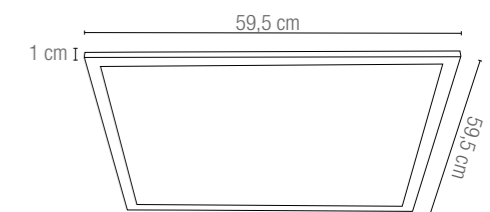

PANEL

Pannello da controsoffitto in alluminio
rifiniture bianco LED integrato
*Panel light for dropped ceiling in alumi-
nium white color built-in LED*

ALU*

LED-PANEL-60X60

8031440352444

informazioni tecniche - *technical information*

120°	>10 000 on/off	h 20 000		
foro 600x600 mm	driver incluso			
LED 40W	3000 Lumen	4000K		
	SMD		CLASSE A+	Ra >80

articoli e varianti - *items and options*

LED-PANEL-C-60X60

8031440354868

3000 Lumen	

LED-PANEL-F-60X60

8031440354929

3000 Lumen