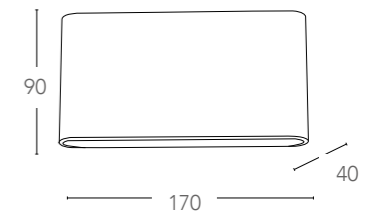

LED-W-GAMMA/10W

8031434041217

informazioni tecniche - technical information

	>10 000 on/off	h 25 000		1080 Lumen		
driver incluso