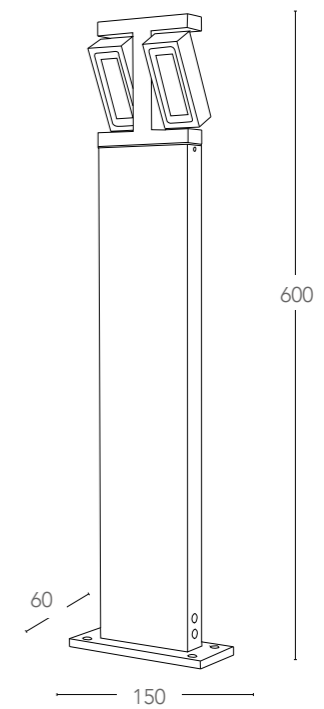

certificazioni - certification

certificazioni - certification