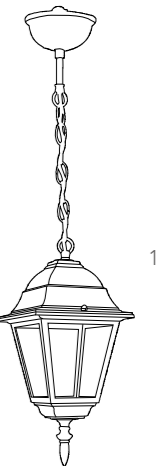

LANT-ROMA/S1

8031439521264

finitura nero - black finish

E27
MAX 40W

non include
not included

110

150