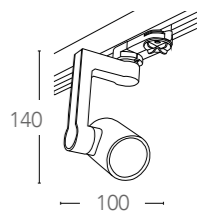

LED-EXPRESS

8031440360470

informazioni tecniche - technical information

1xE27
MAX 60W |

non include - not included