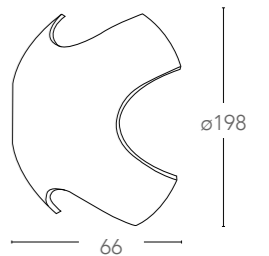

LED-W-GHIBLI/8W

8031440351430

finitura silver gofrato
embossed silver finish

informazioni tecniche - technical information

>10 000 on/off | h 25 000

LED 8W	520 Lumen	3000K	IP54
SMD	CLASSE A*	Ra >80