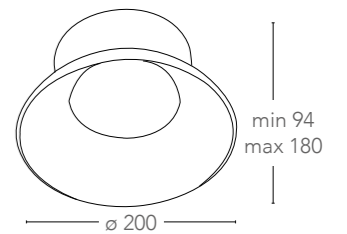

LED-W-OMNIA/15W

8031440351423

informazioni tecniche - technical information

107°	>10 000 on/off	h 25 000	LED 15W	1300 Lumen	3000K
driver incluso	SMD		CLASSE A*	Ra >80