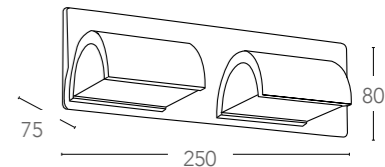

LED-W-RIGEL/6W

8031433041201

informazioni tecniche - *technical information*

	>10 000 on/off	h 25 000	6W	400 Lumen	
driver incluso				CLASSE A	Ra >80