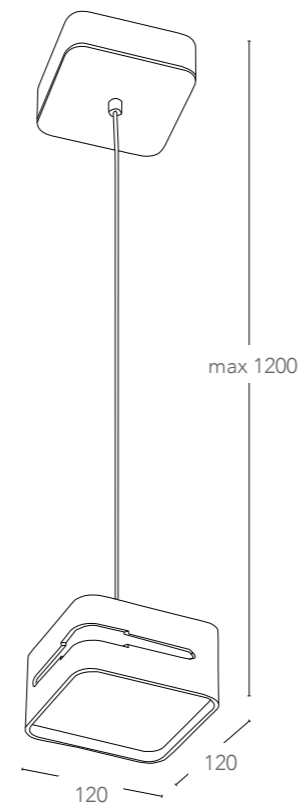

GATE

Sospensione in alluminio pressofuso rifiniture in bianco e nero goffrato LED COB integrato
Adjustable diecast aluminum spotlight finish embossed white black built-in COB LED

32

ALU*

LED-GATE-S-26W

8031436711231

informazioni tecniche - technical information

60° | >15 000 on/off | h 25 000

PF 0,90 | driver incluso

LED 26W | 2400 Lumen | 3000K

| | **CLASSE A** | **COB** | **Ra >80**

certificazioni - certification