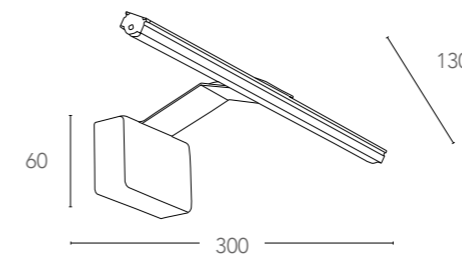

LED-W-ALCOR/5W SIL

8031440355148

INTEC
LIGHT

certificazioni - *certification*

INTEC