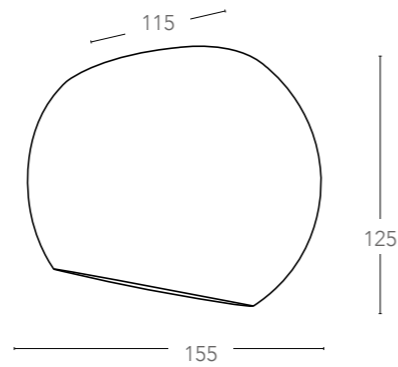

certificazioni - *certification*