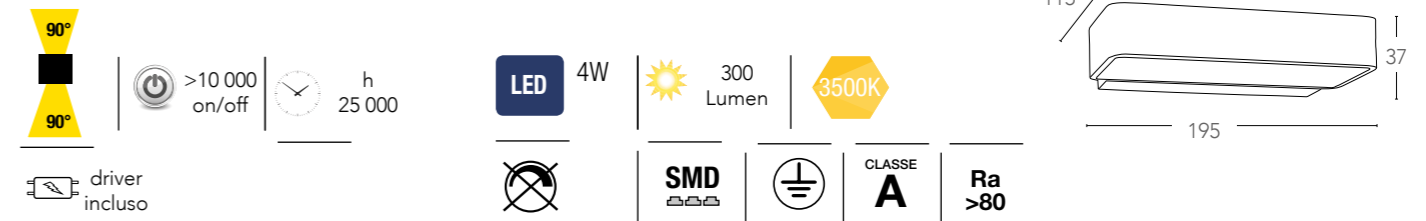

LED-W-OMEGA/4W

8031433011204

informazioni tecniche - technical information

certificazioni - certification

INTEC
LIGHT

certificazioni - certification