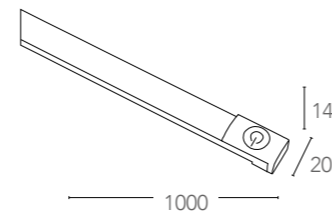

LEDBAR-100CM

8031433121200

informazioni tecniche - technical information

	>10 000 on/off	h 25 000	LED 15W 12v	1200 Lumen				CLASSE A	SMD	Ra >80	
AC/DC 15W INPUT: 230V ~ 50Hz OUTPUT: 12V --- 1,2A											

non include - not included