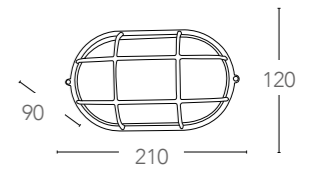

TOLEDO

242

Plafoniera in poliammide con diffusore in vetro
Polyamide plastic ceiling lamp with glass diffuser

I-TOLEDO-BCO

8031440312073

informazioni tecniche - technical information

non include - not included

243

EASY

Plafoniera in poliammide con diffusore in vetro
Polyamide plastic ceiling lamp with glass diffuser

I-EASY-S-BCO

8031440357883

finitura bianco - white finish

I-EASY-S-NERO

8031440357890

finitura nero - black finish

informazioni tecniche - technical information

non include - not included

SMART

I-SMART-S-BCO

8031440357869

finitura bianco - white finish

I-SMART-S-NERO

8031440357876

finitura nero - black finish

informazioni tecniche - technical information

non include - not included

certificazioni - certification

certificazioni - certification

INTEC
LIGHT

INTEC
LIGHT