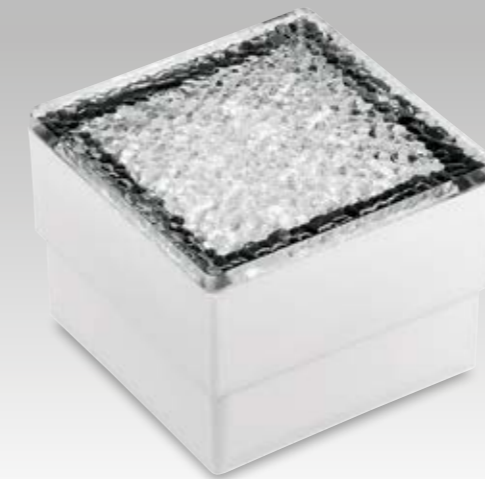

BRICK

256

257

Faro calpestabile da incasso a pavimento
LED integrato
LED built-in walkable light

LED-BRICK-10

8031440141277

informazioni tecniche - technical information

	>10 000 on/off	h 25 000		
foro 103x103 x133 mm		driver incluso		
LED 1.6W	120 Lumen			

LED-BRICK-20

8031440311274

informazioni tecniche - technical information

	>10 000 on/off	h 25 000		
foro 203x203 x133 mm		driver incluso		
LED 3.6W	280 Lumen			

certificazioni - certification

INTEC
LIGHT

INTEC
LIGHT