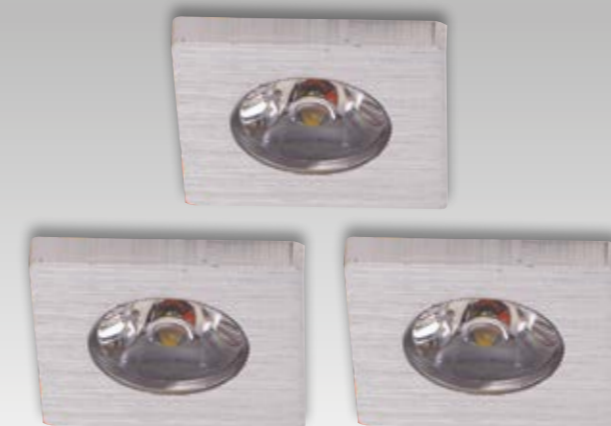

INC-SIRIO-Q3

8031432061194

informazioni tecniche - technical information

INTEC

LIGHT

certificazioni - certification