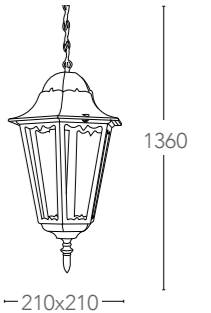

FIRENZE

Lanterne in alluminio pressofuso con diffusore in vetro finitura nero-silver
Diecast aluminium lantern with glass diffuser finish black-silver

ALU*

LANT-FIRENZE/S1

8031430741173

E27
MAX 40W

non include
not included