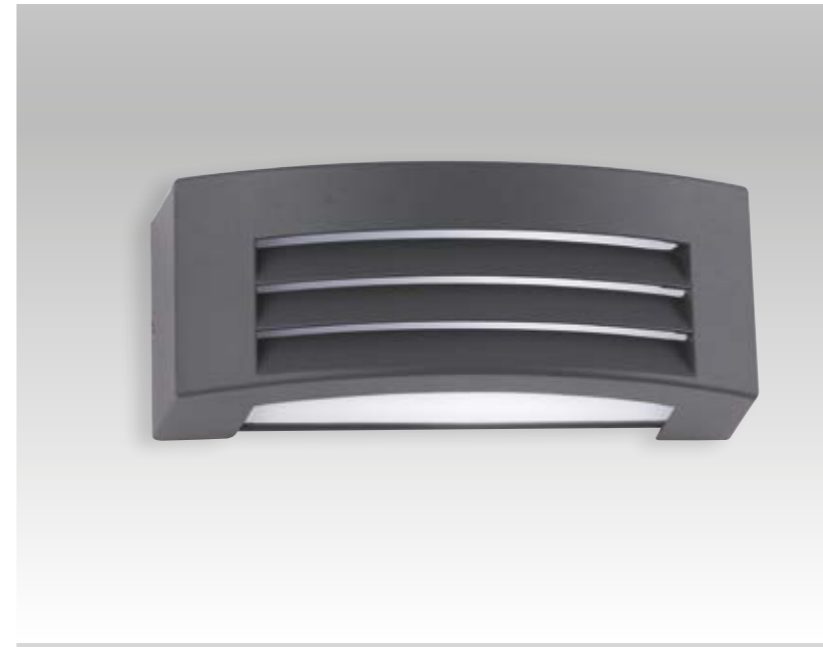

I-DENVER-AP

8031440312264

informazioni tecniche - technical information

non incluse - not included

ORLANDO

Applique in alluminio con diffusore opale in policarbonato finitura antracite
Aluminium wall lamp with polycarbonat opal diffuser anthracite finish

ALU*