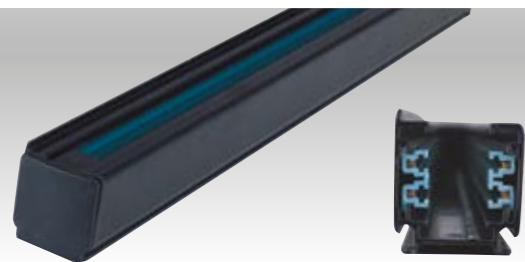

TRACK

Binari ed accessori
Track and components

LED-TRACK-1M-NERO

8031440360425

LED-TRACK-2M-NERO

8031440360364

8031440360371

Binari elettrificati trifasi in alluminio rifiniture in nero (tappi inclusi)
Track rail in aluminium with threephase adaptor (endcap)