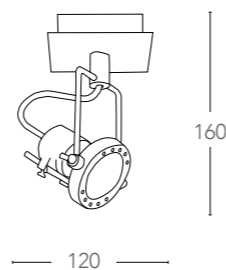

SPOT-TECHNO-1

8031422881108

informazioni tecniche - technical information