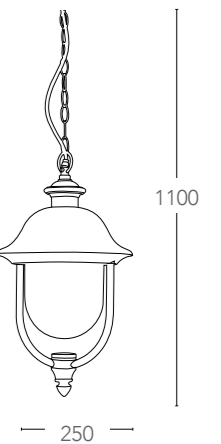

LANT-VENEZIA-S1

8031440313285

E27
MAX 40W

non include
not included

certificazioni - certification

certificazioni - certification