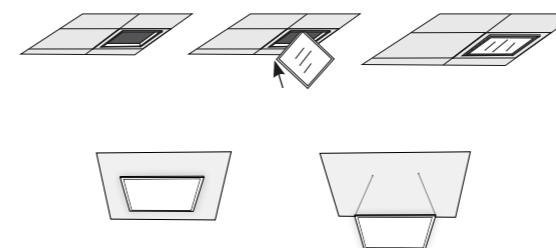

PANEL

Pannello da controsoffitto in alluminio
rifiniture bianco LED integrato
*Panel light for dropped ceiling in alumi-
nium white color built-in LED*

ALU*

LED-PANEL-60X60

8031440352444

informazioni tecniche - *technical information*

120°	>10 000 on/off	h 20 000		
foro 600x600 mm	driver incluso			
LED 40W	3000 Lumen	4000K		
	SMD		CLASSE A+	Ra >80

articoli e varianti - *items and options*

LED-PANEL-C-60X60

8031440354868

3000 Lumen	

LED-PANEL-F-60X60

8031440354929

3000 Lumen