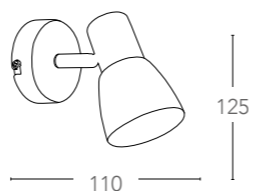

SPOT-MITO-S4

8031431821188

informazioni tecniche - *technical information*

4xE14
MAX 40W |
non incluse - *not included*