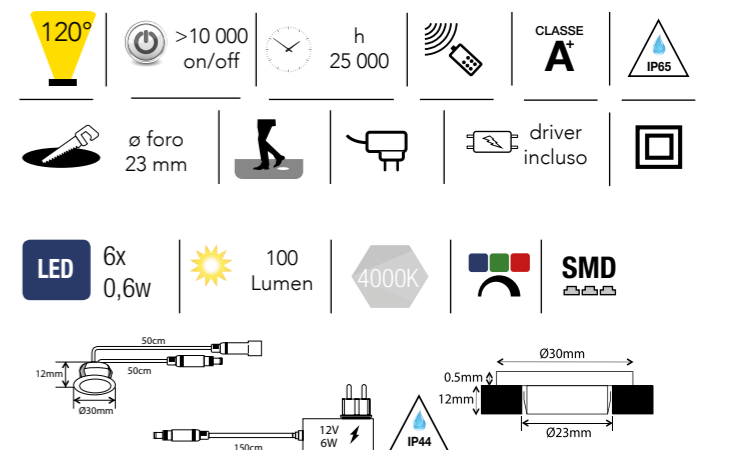

certificazioni - certification

INTEC

INTEC LIGHT

BRICK

256

257

Faro calpestabile da incasso a pavimento
LED integrato
LED built-in walkable light

LED-BRICK-10