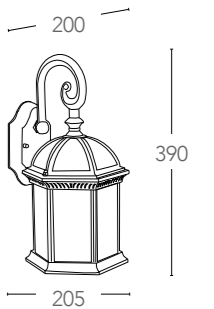

LANT-GAETA-AP1

8031440313278

certificazioni - certification

INTEC
LIGHT