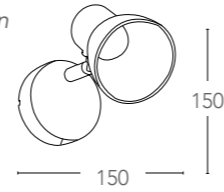

CENTURY

152

153

Spot LED integrato in metallo con
diffusore in vetro finitura nickel
*Built-in LED spot light in metal with glass
shade nickel finish*

SPOT-CENTURY-1

8031440161275

informazioni tecniche - *technical information*

>10 000 on/off | h 25 000

driver incluso

LED 5W | 400 Lumen | 4000K

SMD **CLASSE A**