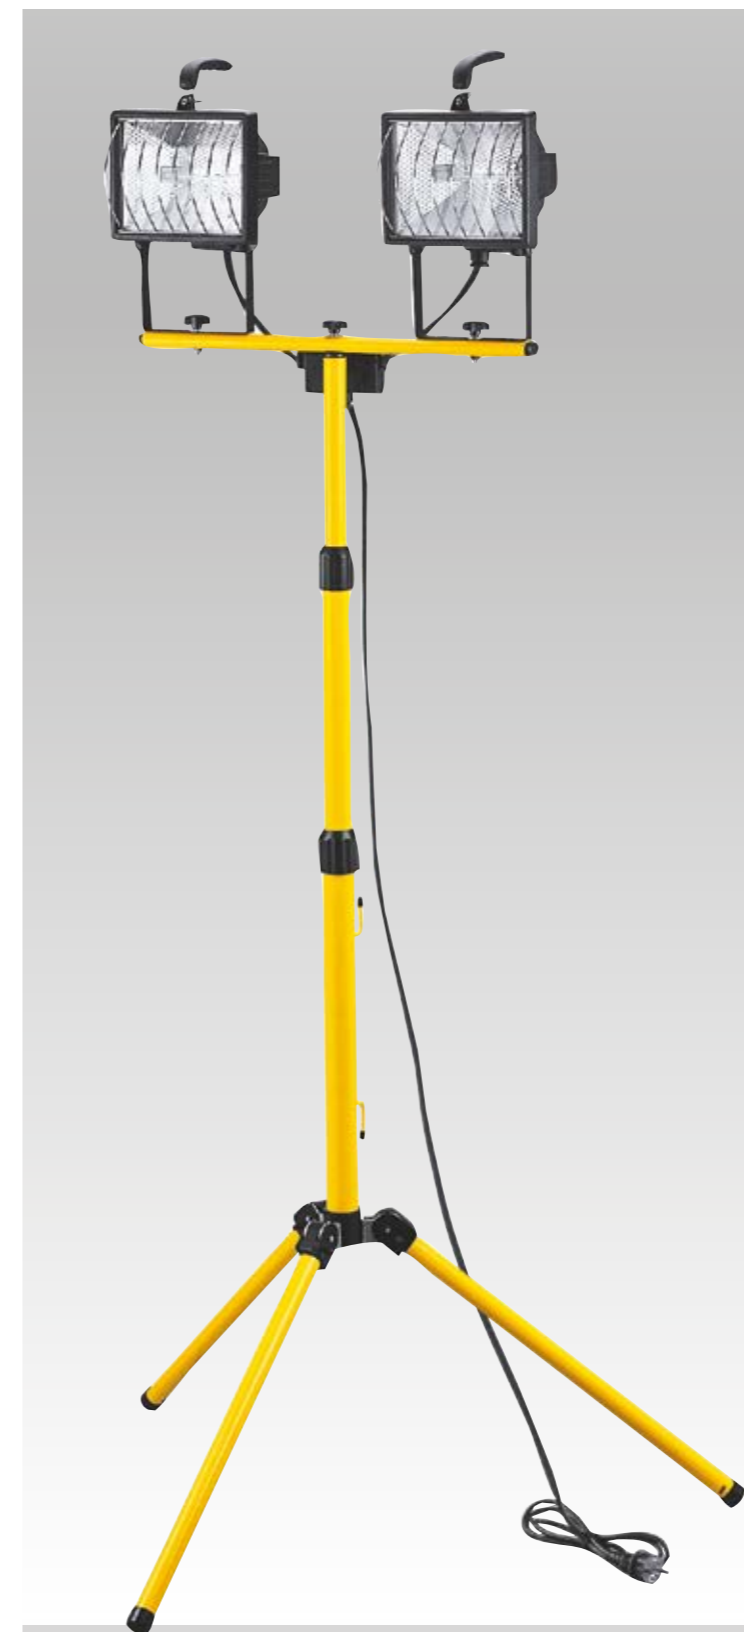

URANO

ALU*

Proiettore alogeno in alluminio
Halogen flood lamp

I-URANO-T1/400W

8031438391257

informazioni tecniche - technical information

certificazioni - certification

I-URANO-T2/800W

8031438381258

informazioni tecniche - technical information

certificazioni - certification