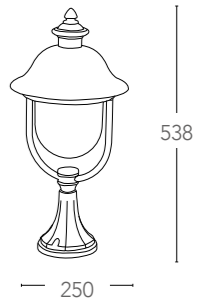

VENEZIA

Lanterne in alluminio finitura in rame e nero diffusore in policarbonato
Diecast aluminium lantern with finish black and copper polycarbonate diffuser

ALU*

LANT-VENEZIA-L1

8031440311984

E27
MAX 40W

non include
not included