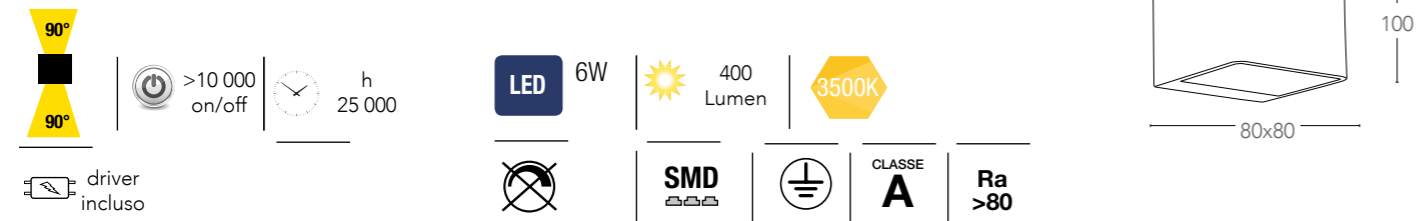

LED-W-ATLAS/6W

8031433071208

informazioni tecniche - technical information