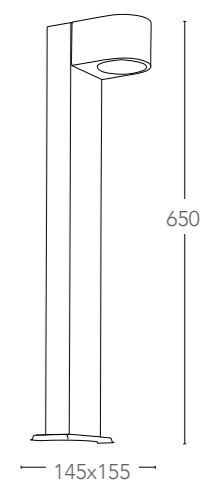

certificazioni - certification