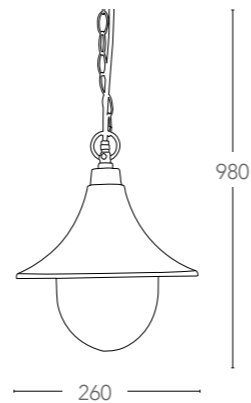

PAVIA

Lampada in alluminio finitura nero
diffusore in policarbonato
*Aluminium lamp black finish with
polycarbonate*

ALU*

LANT-PAVIA-AP1

8031440312028

E27
MAX 40W
non include
not included

LANT-PAVIA-P1

8031440312035

E27
MAX 40W
non include
not included

LANT-PAVIA-S1

8031440312042

E27
MAX 40W
non include
not included