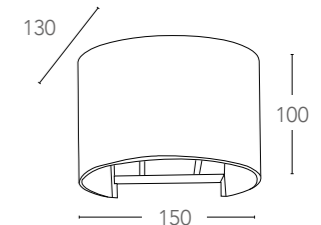

LED-W-DELTA/6W

8031440341271

finitura silver gofrato
embossed silver finish

informazioni tecniche - technical information