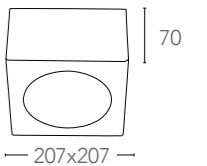

 LED 20W

 COB

 Ra >80

CLASSE A

BARREL 

Plafoniera in alluminio pressofuso finitura bianco gofrato LED integrato
Aluminium surface mount ceiling lamp embossed white built-in LED

ALU*

LED-BARREL-10W