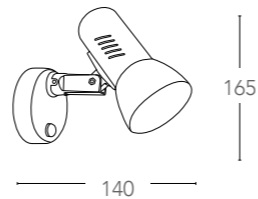

informazioni tecniche - technical information

 E27
MAX 42W | 
non include - not included

SPOT-CARRERA-C

8031431731180

informazioni tecniche - technical information

 E27
MAX 42W | 
non include - not included