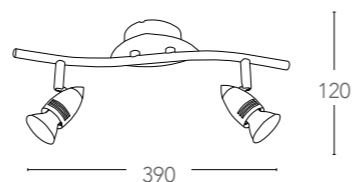

SPOT-SUNNY-2

8031431841186

informazioni tecniche - technical information

Halogen	1000 Lumen	2700K	CLASSE D
	2xGU10 MAX 42W		

include - included

SPOT-SUNNY-4

8031431851185

informazioni tecniche - technical information

Halogen	2000 Lumen	2700K	CLASSE D
	4xGU10 MAX 42W		

include - included