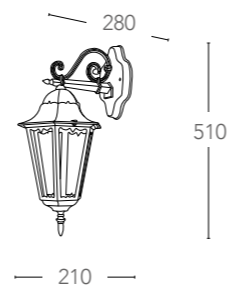

LANT-FIRENZE/AP1B

8031430711176

E27
MAX 40W

non include
not included