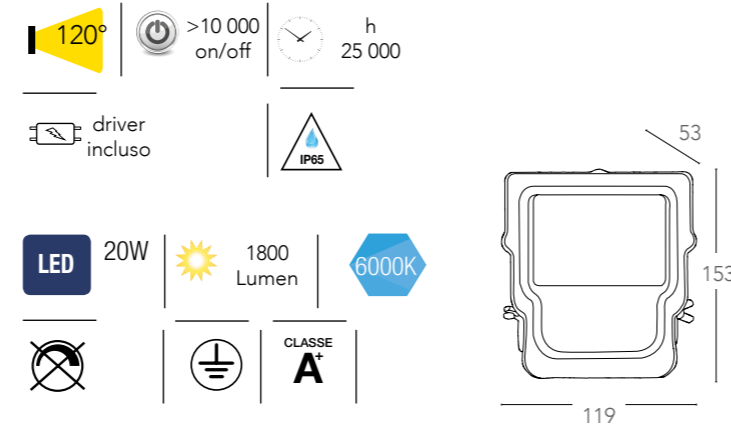

MAXWELL

ALU*

Proiettore in alluminio con diffusore in vetro bordo in policarbonato finitura silver LED integrato
Built-in LED flood lamp aluminium with glass diffuser and PC frame silver finish

LED-MAXWELL/10W

8031440358019

informazioni tecniche - technical information

LED-MAXWELL/20W

8031440357982

informazioni tecniche - technical information

LED-MAXWELL/30W

8031440357999

informazioni tecniche - technical information

LED-MAXWELL/50W

8031440357968

informazioni tecniche - technical information

LED-MAXWELL/70W

8031440357975

informazioni tecniche - technical information

certificazioni - certification

certificazioni - certification