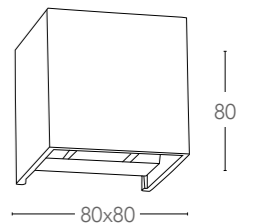

ALFA

130

131

ALU*

Appliche a LED in alluminio con diffusori di fascio di luce regolabili
Aluminium LED wall lamp with adjustable light flood diffusers

LED-W-ALFA/2W

8031433981217

finitura silver goffrato
embossed silver finish

informazioni tecniche - technical information

LED-W-ALFA/2W BCO

8031439541262

finitura bianco goffrato
embossed white finish

INTEC
LIGHT

certificazioni - certification