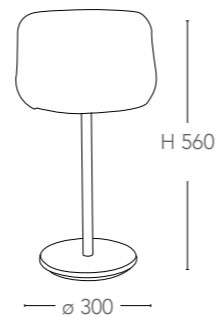

certificazioni - certification