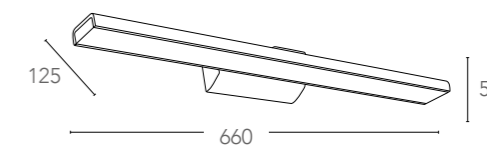

LED-W-ANTARES/8W BCO

8031433091206

INTEC
LIGHT

certificazioni - *certification*