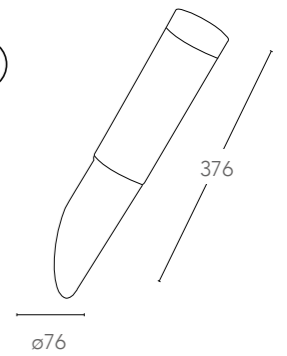

I-ST021

8031421451081

informazioni tecniche - technical information

E27
MAX 40W | |
non incluse
not included