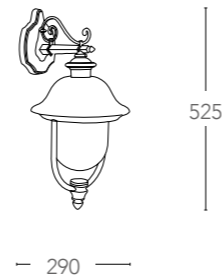

articoli e varianti - article and finish

LANT-VENEZIA-AP1B

8031440311991

E27
MAX 40W

non include
not included