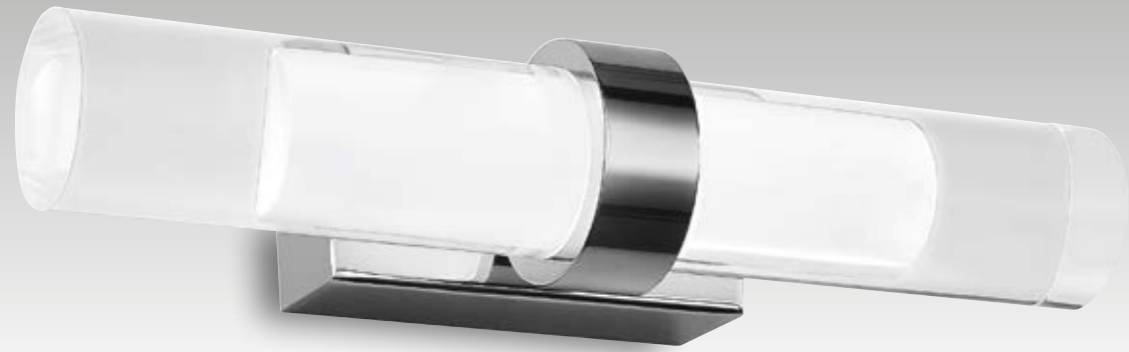

114

115

ANDROMEDA 

ALU*

Applique a LED in metallo
Metal LED wall lamp

LED-W-VEGA/6W

8031432991200

informazioni tecniche - technical information