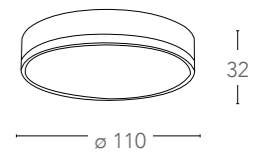

BARREL

Plafoniera in alluminio pressofuso finitura bianco gofrato LED integrato
Aluminium surface mount ceiling lamp embossed white built-in LED

ALU*

LED-BARREL-10W

8031440352048

informazioni tecniche - *technical information*