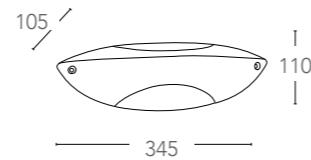

ALU*

I-SEATTLE-AP

8031440312233

informazioni tecniche - technical information

non incluse - not included

253

DENVER

Applique in alluminio con diffusore opale in policarbonato finitura antracite
Aluminium wall lamp with polycarbonat opal diffuser anthracite finish