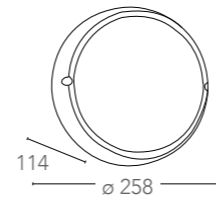

I-3074L/SILVER

8031421491087

finitura silver - silver finish