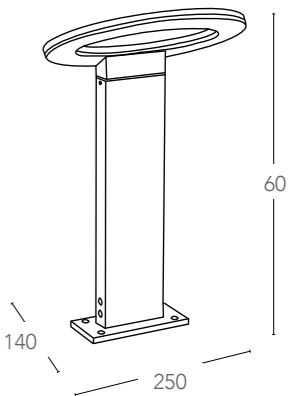

certificazioni - *certification*

INTEC