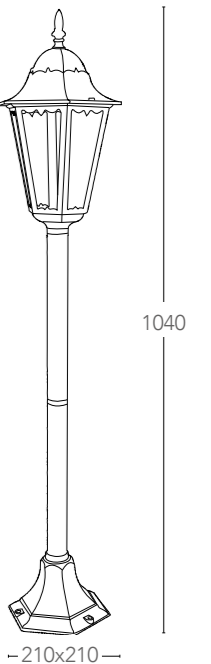

LANT-FIRENZE/P1

8031430721175

E27
MAX 40W

non include
not included

certificazioni - certification

INTEC
LIGHT

certificazioni - certification