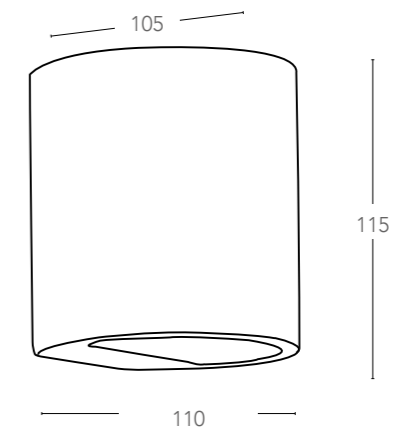

certificazioni - *certification*