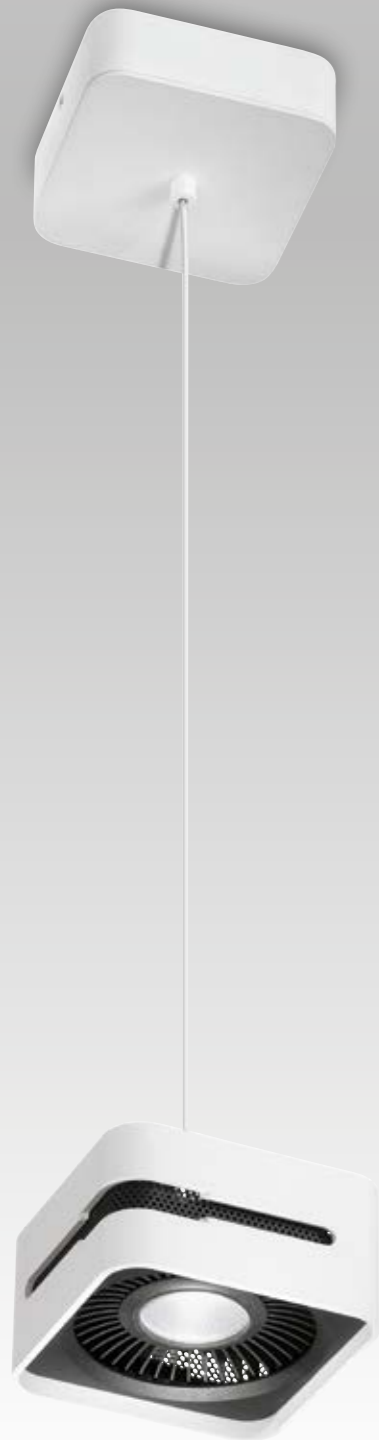

GATE

Sospensione in alluminio pressofuso rifiniture in bianco e nero goffrato LED COB integrato
Adjustable diecast aluminum spotlight finish embossed white black built-in COB LED

32

ALU*

LED-GATE-S-26W

8031436711231

informazioni tecniche - technical information

60° | >15 000 on/off | h 25 000

PF 0,90 | driver incluso

LED 26W | 2400 Lumen | 3000K

| | **CLASSE A** | **COB** | **Ra >80**

certificazioni - certification