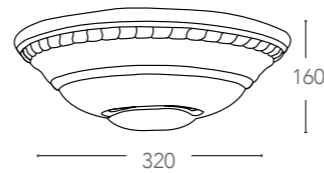

PAULA

Applique a parete in gesso verniciabile con diffusione luminosa superiore e inferiore
Gypsun wall lamp paintable with light diffusion up and down

166/01200

8031414056583

informazioni tecniche - *technical information*

max 78 mm

R7s
MAX 120W

non include - *not included*