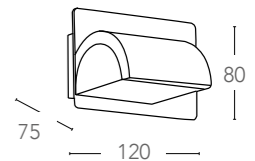

LED-W-RIGEL/3W

8031433021203

informazioni tecniche - *technical information*

	>10 000 on/off	h 25 000	3W	200 Lumen	
driver incluso				CLASSE A	Ra >80