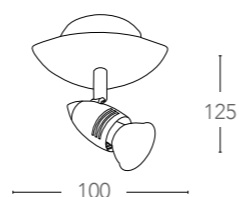

SPOT-SUNNY-1

8031431831187

informazioni tecniche - technical information

Halogen	500 Lumen	2700K	CLASSE D
	GU10 MAX 42W		

include - included