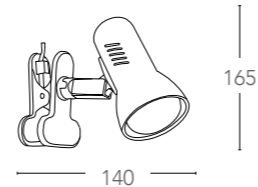

informazioni tecniche - technical information

 E27
MAX 42W | 
non include - not included

SPOT-CARRERA-C

8031431731180

informazioni tecniche - technical information

 E27
MAX 42W | 
non include - not included