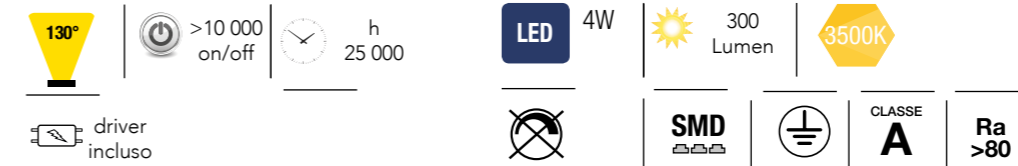

LED-W-PEGASO/4W

8031432981201

informazioni tecniche - technical information

INTEC
LIGHT

certificazioni - certification

certificazioni - certification