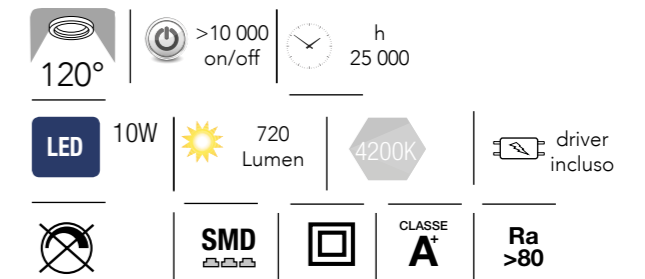

BARREL

Plafoniera in alluminio pressofuso finitura bianco gofrato LED integrato
Aluminium surface mount ceiling lamp embossed white built-in LED

ALU*

LED-BARREL-10W

8031440352048

informazioni tecniche - *technical information*