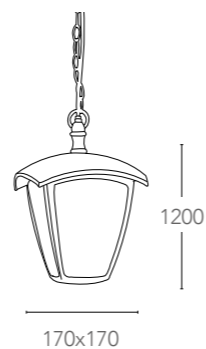

LANT-LADY/S1

8031440352147

informazioni tecniche - technical information

certificazioni - certification

certificazioni - certification