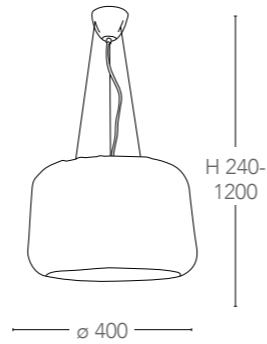

I-BABILON-AP

8031440356336

informazioni tecniche - technical information

non include - not included