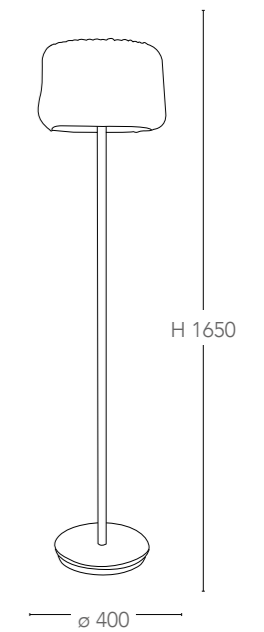

BABILON

Lampada da giardino diffusore in materiale polivinilico finitura moka e sfera opale in PMMA

202

203

Garden lamp with shade in polyvinil moka finish and sphere opal in PMMA

I-BABILON-S

8031440356329

informazioni tecniche - technical information

non include - not included

I-BABILON-AP

8031440356336

informazioni tecniche - technical information

non include - not included

I-BABILON-PT

8031440356312

informazioni tecniche - technical information

non include - not included

I-BABILON-L

8031440356305

informazioni tecniche - technical information

non include - not included

certificazioni - certification