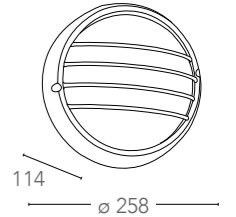

I-3072S/SILVER

8031421551088

finitura silver - silver finish