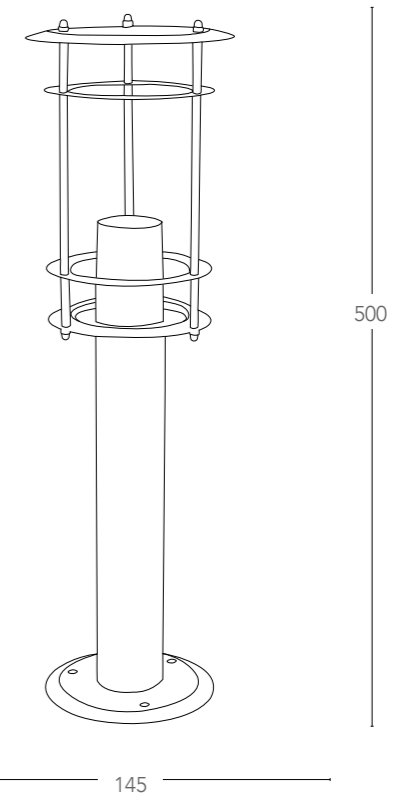

non include
not included

BONN

Lampada in acciaio inox diffusore trasparente
Stainless steel lamp with clear diffuser

I-ST004S-500

8031421441082

informazioni tecniche - technical information

non include
not included