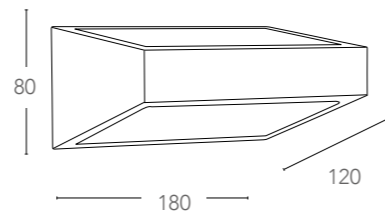

LED-W-MERCURY/5W

8031434091212

informazioni tecniche - technical information

	>10 000 on/off	h 25 000		630 Lumen		
driver incluso