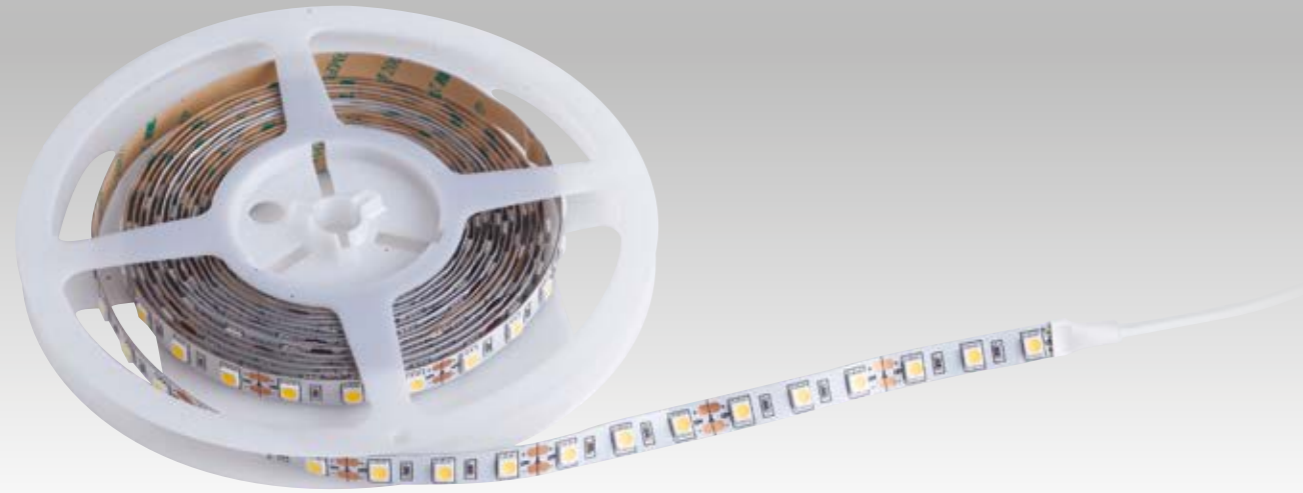

Striscia luci LED rotoli da 5mt.
LED strip light 5m roll

Striscia luci LED rotoli da 5mt.
LED strip light 5m roll

articoli e varianti - *article and finish*

STRIPLED-5050-C

8031440355902

informazioni tecniche - *technical information*