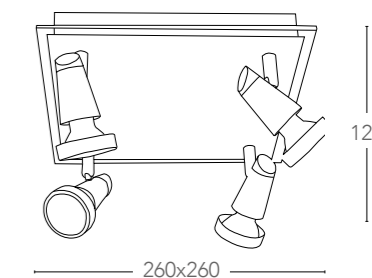

SPOT-MIAMI PL4

8031414076819

informazioni tecniche - technical information

Halogen	2000 Lumen	2700K	CLASSE D
	4xGU10 MAX 42W		

include - included