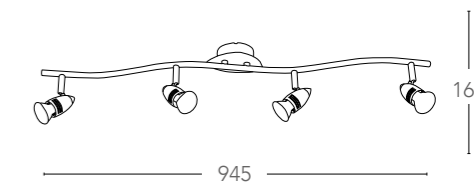

SUNNY

Spot in metallo finitura nickel
Metal spot light nickel finish

SPOT-SUNNY-2

8031431841186

informazioni tecniche - technical information

Halogen	1000 Lumen	2700K	CLASSE D
	2xGU10 MAX 42W		

include - included

SPOT-SUNNY-4

8031431851185

informazioni tecniche - technical information

Halogen	2000 Lumen	2700K	CLASSE D
	4xGU10 MAX 42W		

include - included

SPOT-SUNNY-1

8031431831187

informazioni tecniche - technical information

Halogen	500 Lumen	2700K	CLASSE D
	GU10 MAX 42W		

include - included

SPOT-SUNNY-S3

8031431861184

informazioni tecniche - technical information

Halogen	1500 Lumen	2700K	CLASSE D
	3xGU10 MAX 42W		

include - included

certificazioni - certification

certificazioni - certification