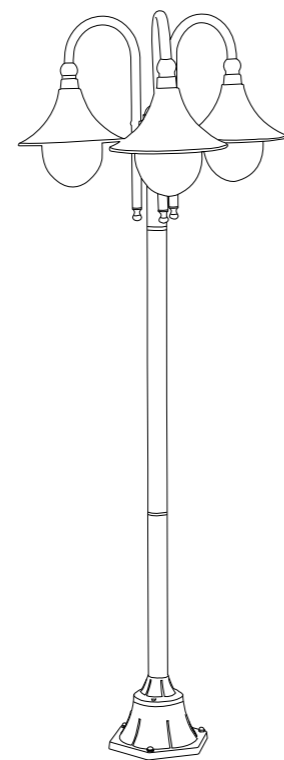

1900

560

certificazioni - certification

GAETA

ALU*

Lanterne in alluminio finitura nero-oro
pressofuso con diffusore in vetro
Diecast aluminium black-gold finish
lantern with glass