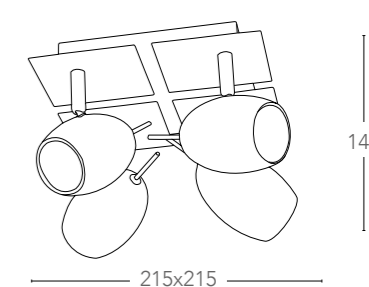

SPOT-MADRID-PL4

8031418761056

informazioni tecniche - technical information

LED	4x 5W	1600 Lumen	3000K	Ra >80
	SMD		CLASSE A	

lampadine incluse - bulbs included