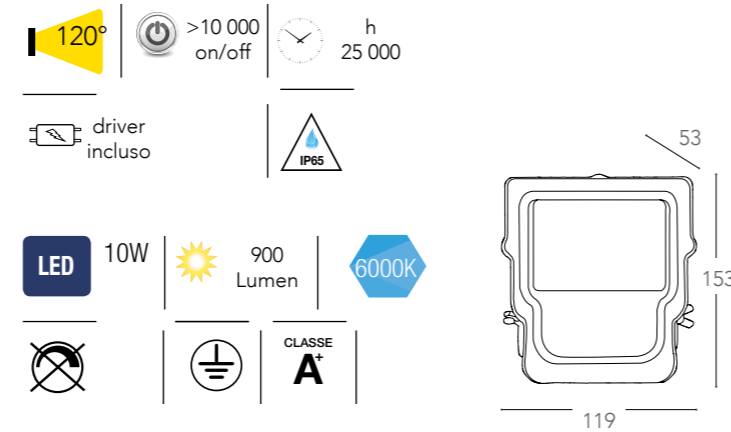

MAXWELL

ALU*

Proiettore in alluminio con diffusore in vetro bordo in policarbonato finitura silver LED integrato
Built-in LED flood lamp aluminium with glass diffuser and PC frame silver finish

LED-MAXWELL/10W

8031440358019

informazioni tecniche - technical information

LED-MAXWELL/20W

8031440357982

informazioni tecniche - technical information