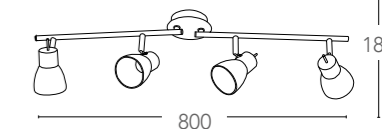

SPOT-CENTURY-4

8031440181273

informazioni tecniche - technical information

>10 000 on/off | h 25 000

driver incluso