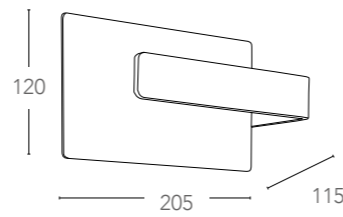

LED-W-LAMBDA/4W

8031433001205

informazioni tecniche - technical information