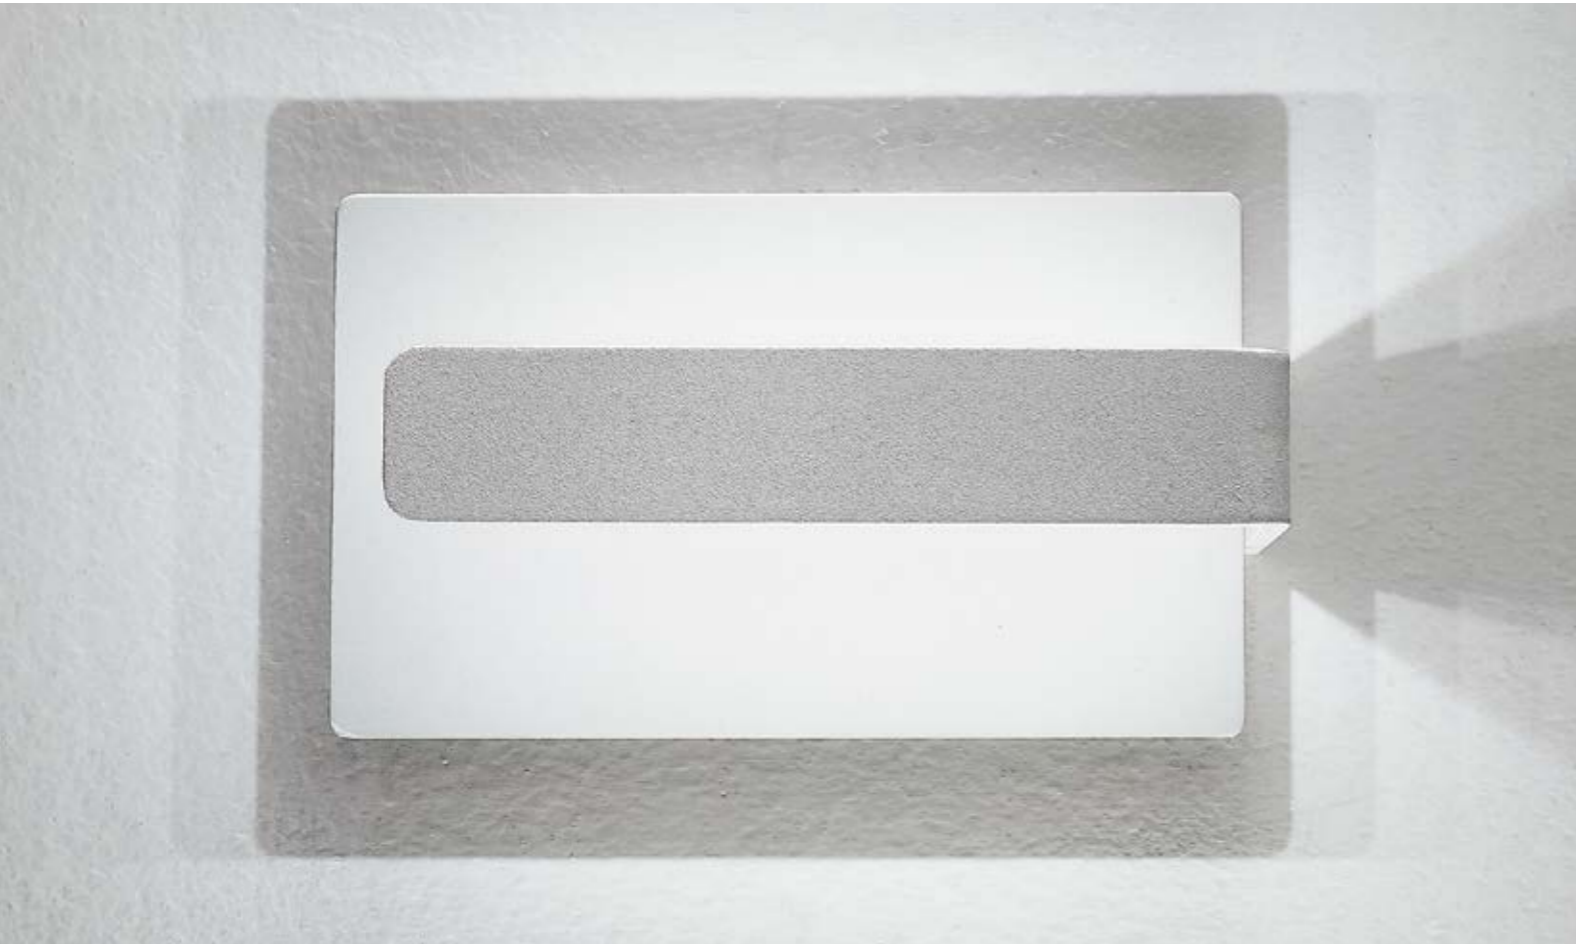

ALU*

Applique a LED in alluminio
Aluminium LED wall lamp

PEGASO

ALU*

Applique a LED in alluminio
Aluminium LED wall lamp

LED-W-LAMBDA/4W

8031433001205

informazioni tecniche - technical information