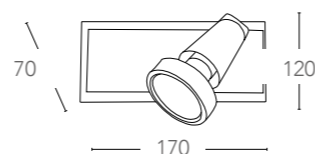

SPOT-MIAMI 01

8031414076772

informazioni tecniche - technical information

Halogen	500 Lumen	2700K	CLASSE D
	GU10 MAX 42W		

include - included