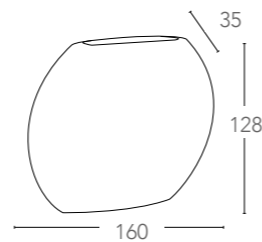

LED-W-MIURA/6W

8031440351447

informazioni tecniche - technical information

>10 000 on/off | h 25 000

LED 6W	520 Lumen	3000K	IP54
SMD	CLASSE A*	Ra >80