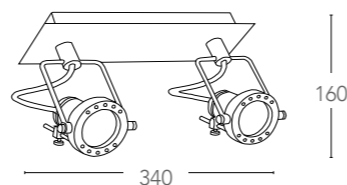

SPOT-TECHNO-2

8031440352017

informazioni tecniche - technical information