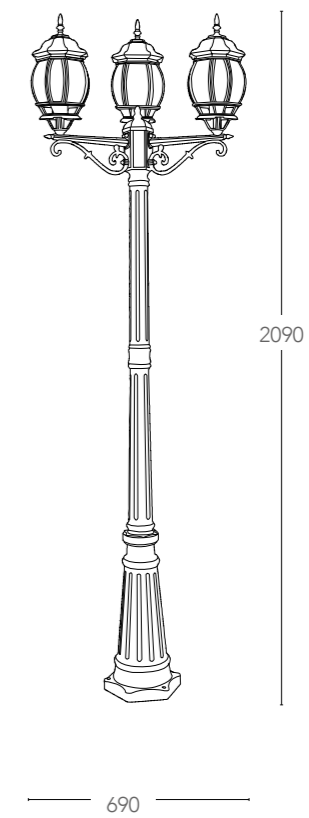

LANT-SANTIAGO/P3

8031430831171

E27
MAX 40W
non include
not included

certificazioni - certification

certificazioni - certification