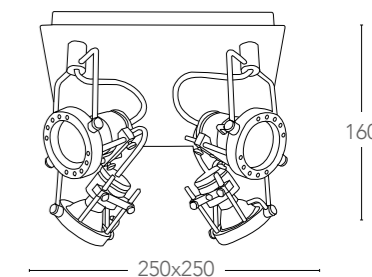

SPOT-TECHNO-PL4

8031423051104

informazioni tecniche - technical information

certificazioni - certification

certificazioni - certification