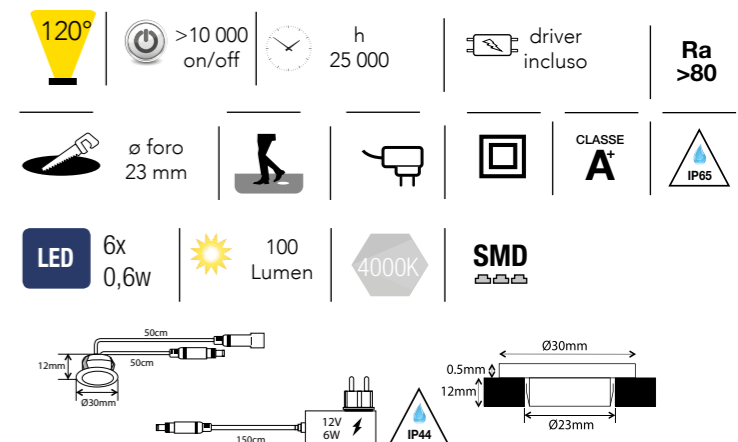

CALPESTABILI
Walkable

RIDER

Kit segnapassi in alluminio incasso a pavimento
o parete LED integrato finitura nickel
LED built-in aluminium in ground or wall spot
light nickel finish

ALU*

LED-RIDER-R6-DIR

8031439921279

informazioni tecniche - technical information

LED-RIDER-R6

8031436141236

informazioni tecniche - technical information

LED-RIDER-R6-RGB

8031439871260

informazioni tecniche - technical information

certificazioni - certification

INTEC

INTEC LIGHT