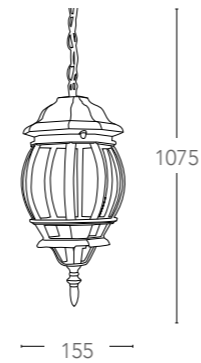

226

227

Lanterne in alluminio pressofuso con diffusore in vetro finitura nero-verde
 Diecast aluminium lantern with glass diffuser finish black-green

ALU*

LANT-SANTIAGO/S1

8031430841170

 E27
 MAX 40W
 non include
 not included