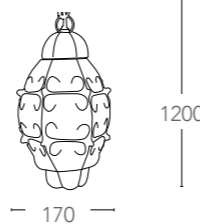

215/00800

8031414046027

E27
MAX 40W

non incluse
not included