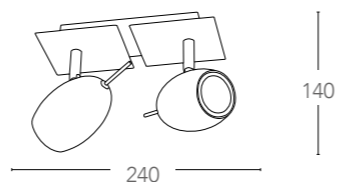

SPOT-MADRID-2

8031420321071

informazioni tecniche - technical information

LED	2x 5W	800 Lumen	3000K	Ra >80
	SMD		CLASSE A	

lampadine incluse - bulbs included

SPOT-MADRID-3

8031418791053

informazioni tecniche - technical information

LED	3x 5W	1200 Lumen	3000K	Ra >80
	SMD		CLASSE A	

lampadine incluse - bulbs included