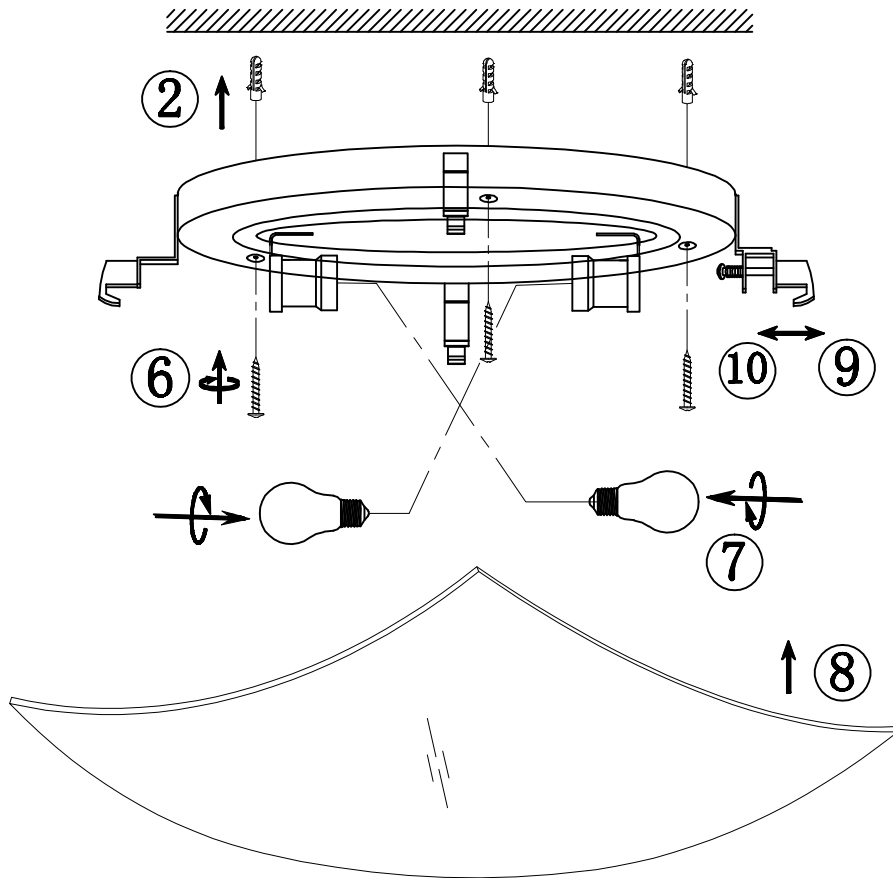

I-CONCEPT/PL30

IMPORTED AND DISTRIBUTED BY
F.A.N EUROPE LIGHTING S.R.L. A SOCIO UNICO
 Via Nuova Poggioreale 45A 80143 Napoli, Italy
www.faneurope.it