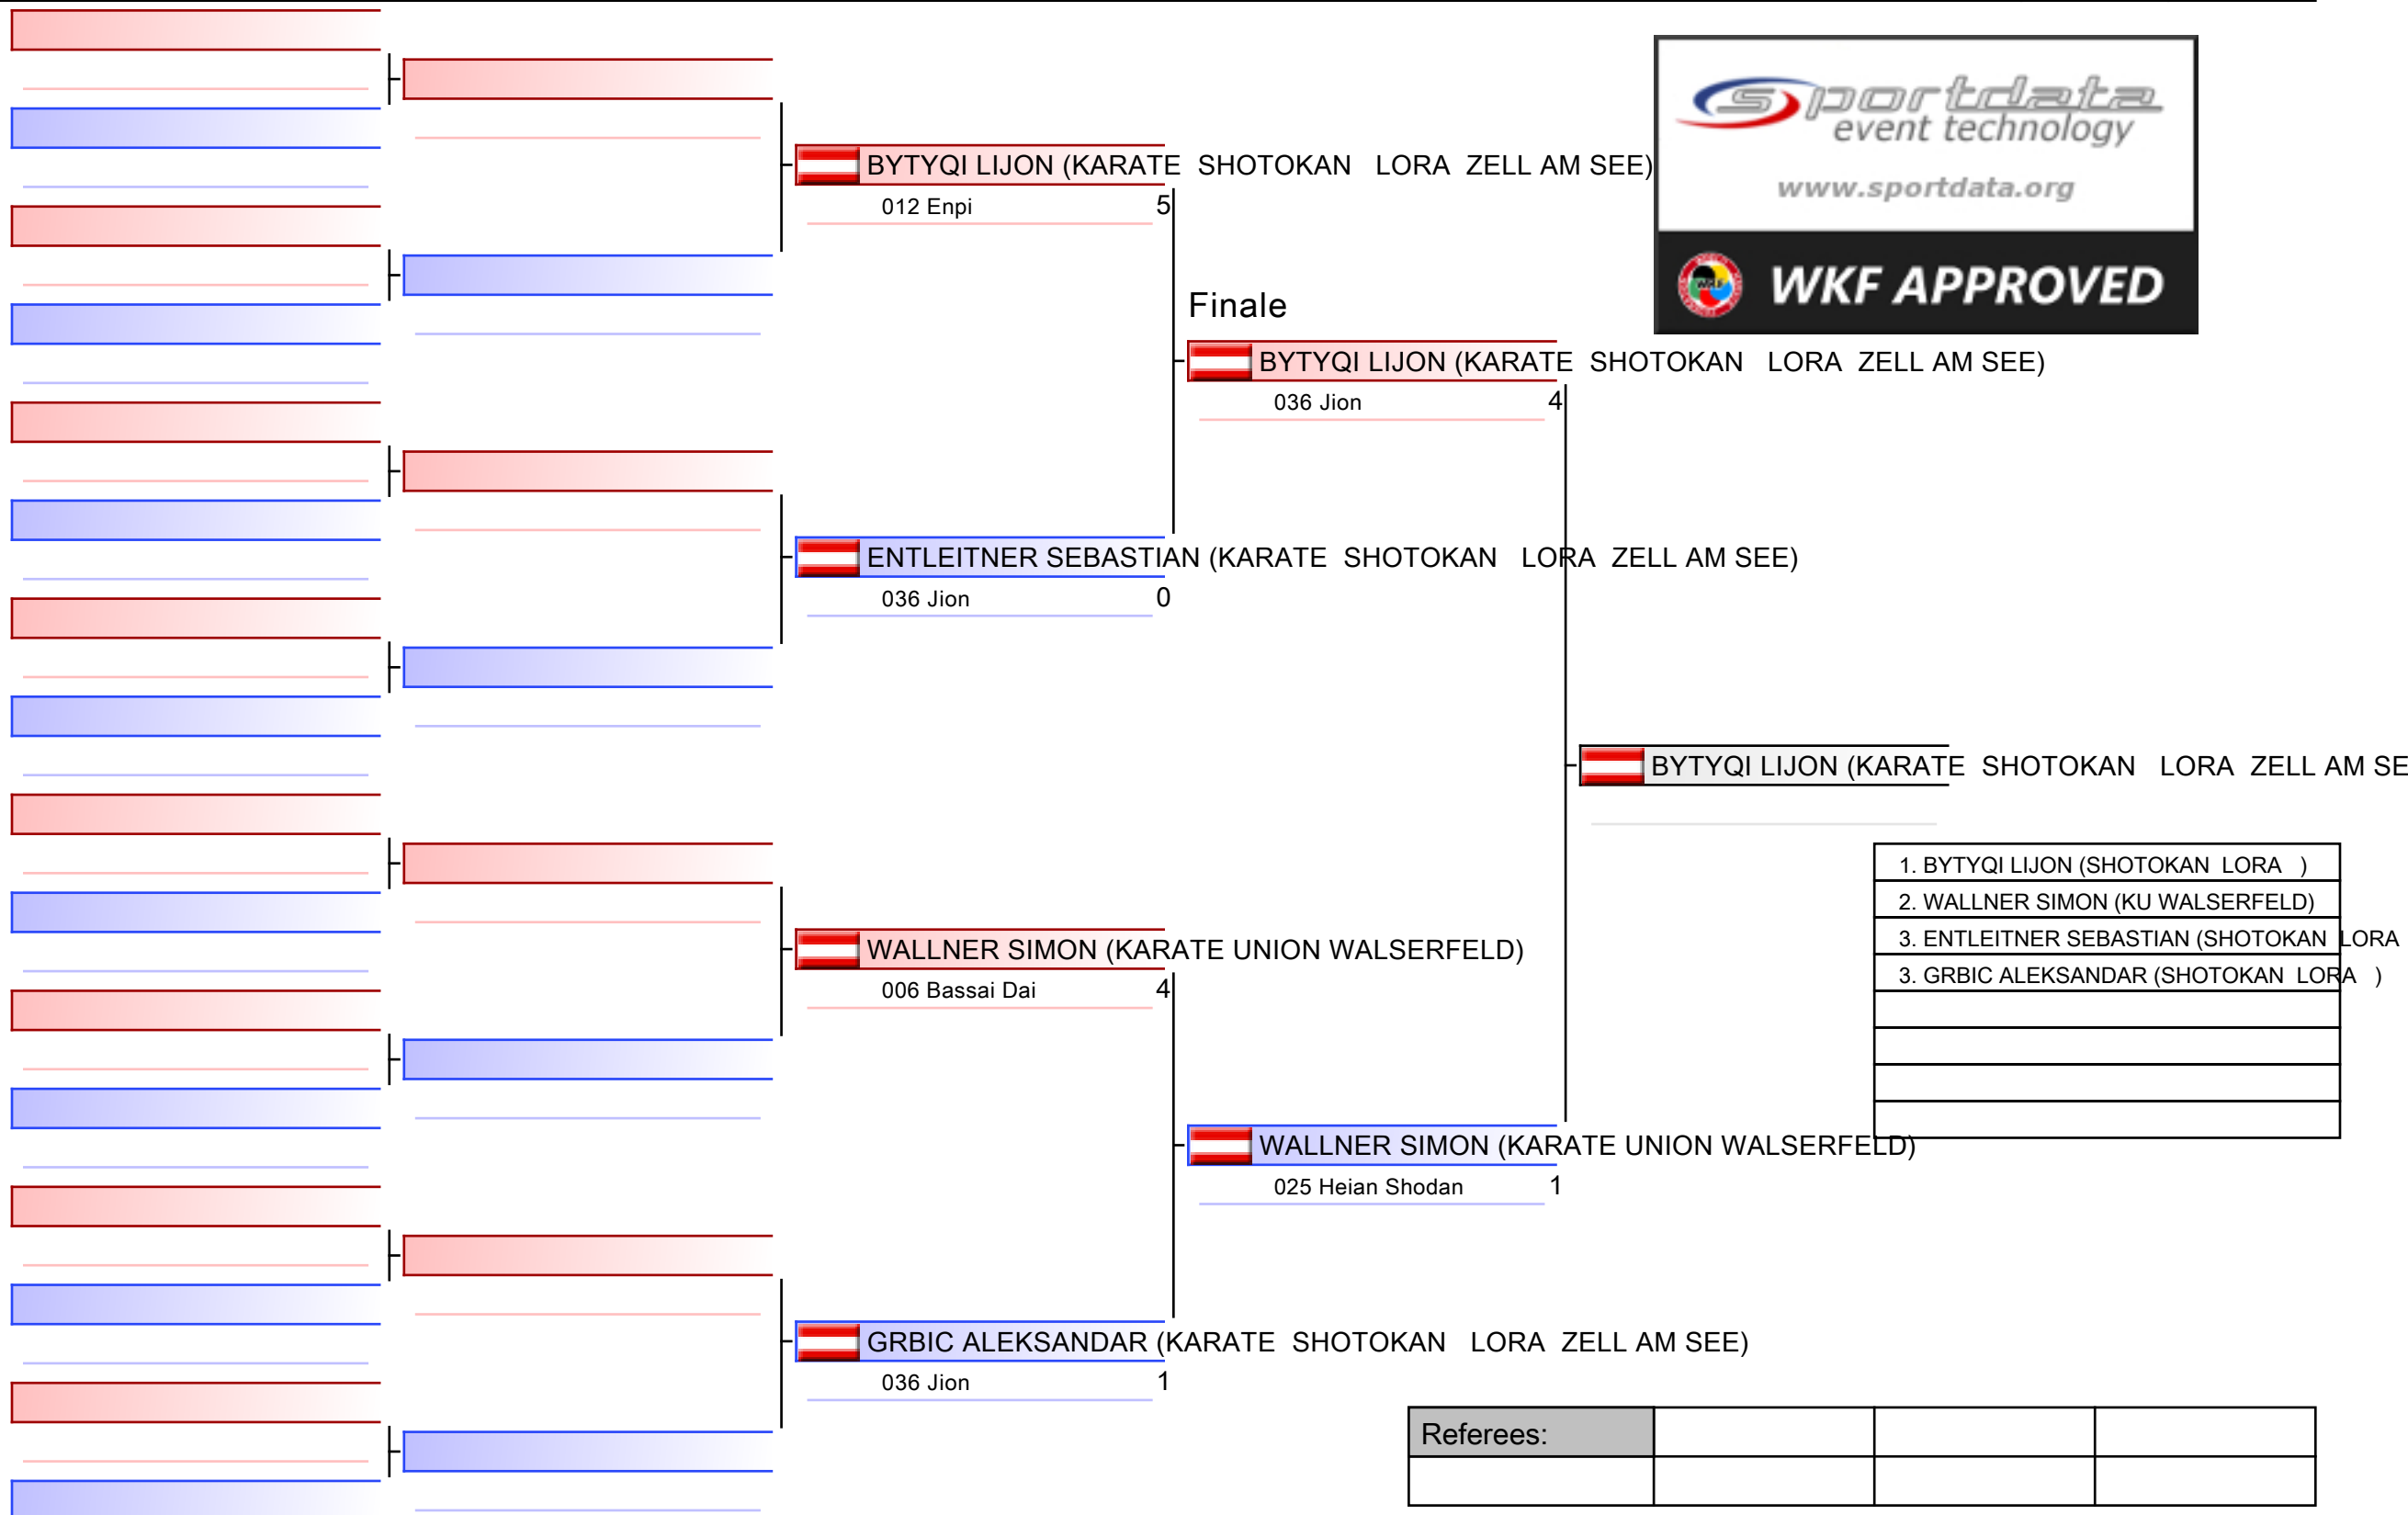

Kata Individual male U16 U18

Salzburger Landesmeisterschaft 2022, Schulstraße 17, 5071 Wals Siezenheim, AUT

Tatami
2 11:20

Pool
1/1

1. BYTYQI LIJON (SHOTOKAN LORA)
2. WALLNER SIMON (KU WALSERFELD)
3. ENTLEITNER SEBASTIAN (SHOTOKAN LORA)
3. GRBIC ALEKSANDAR (SHOTOKAN LORA)