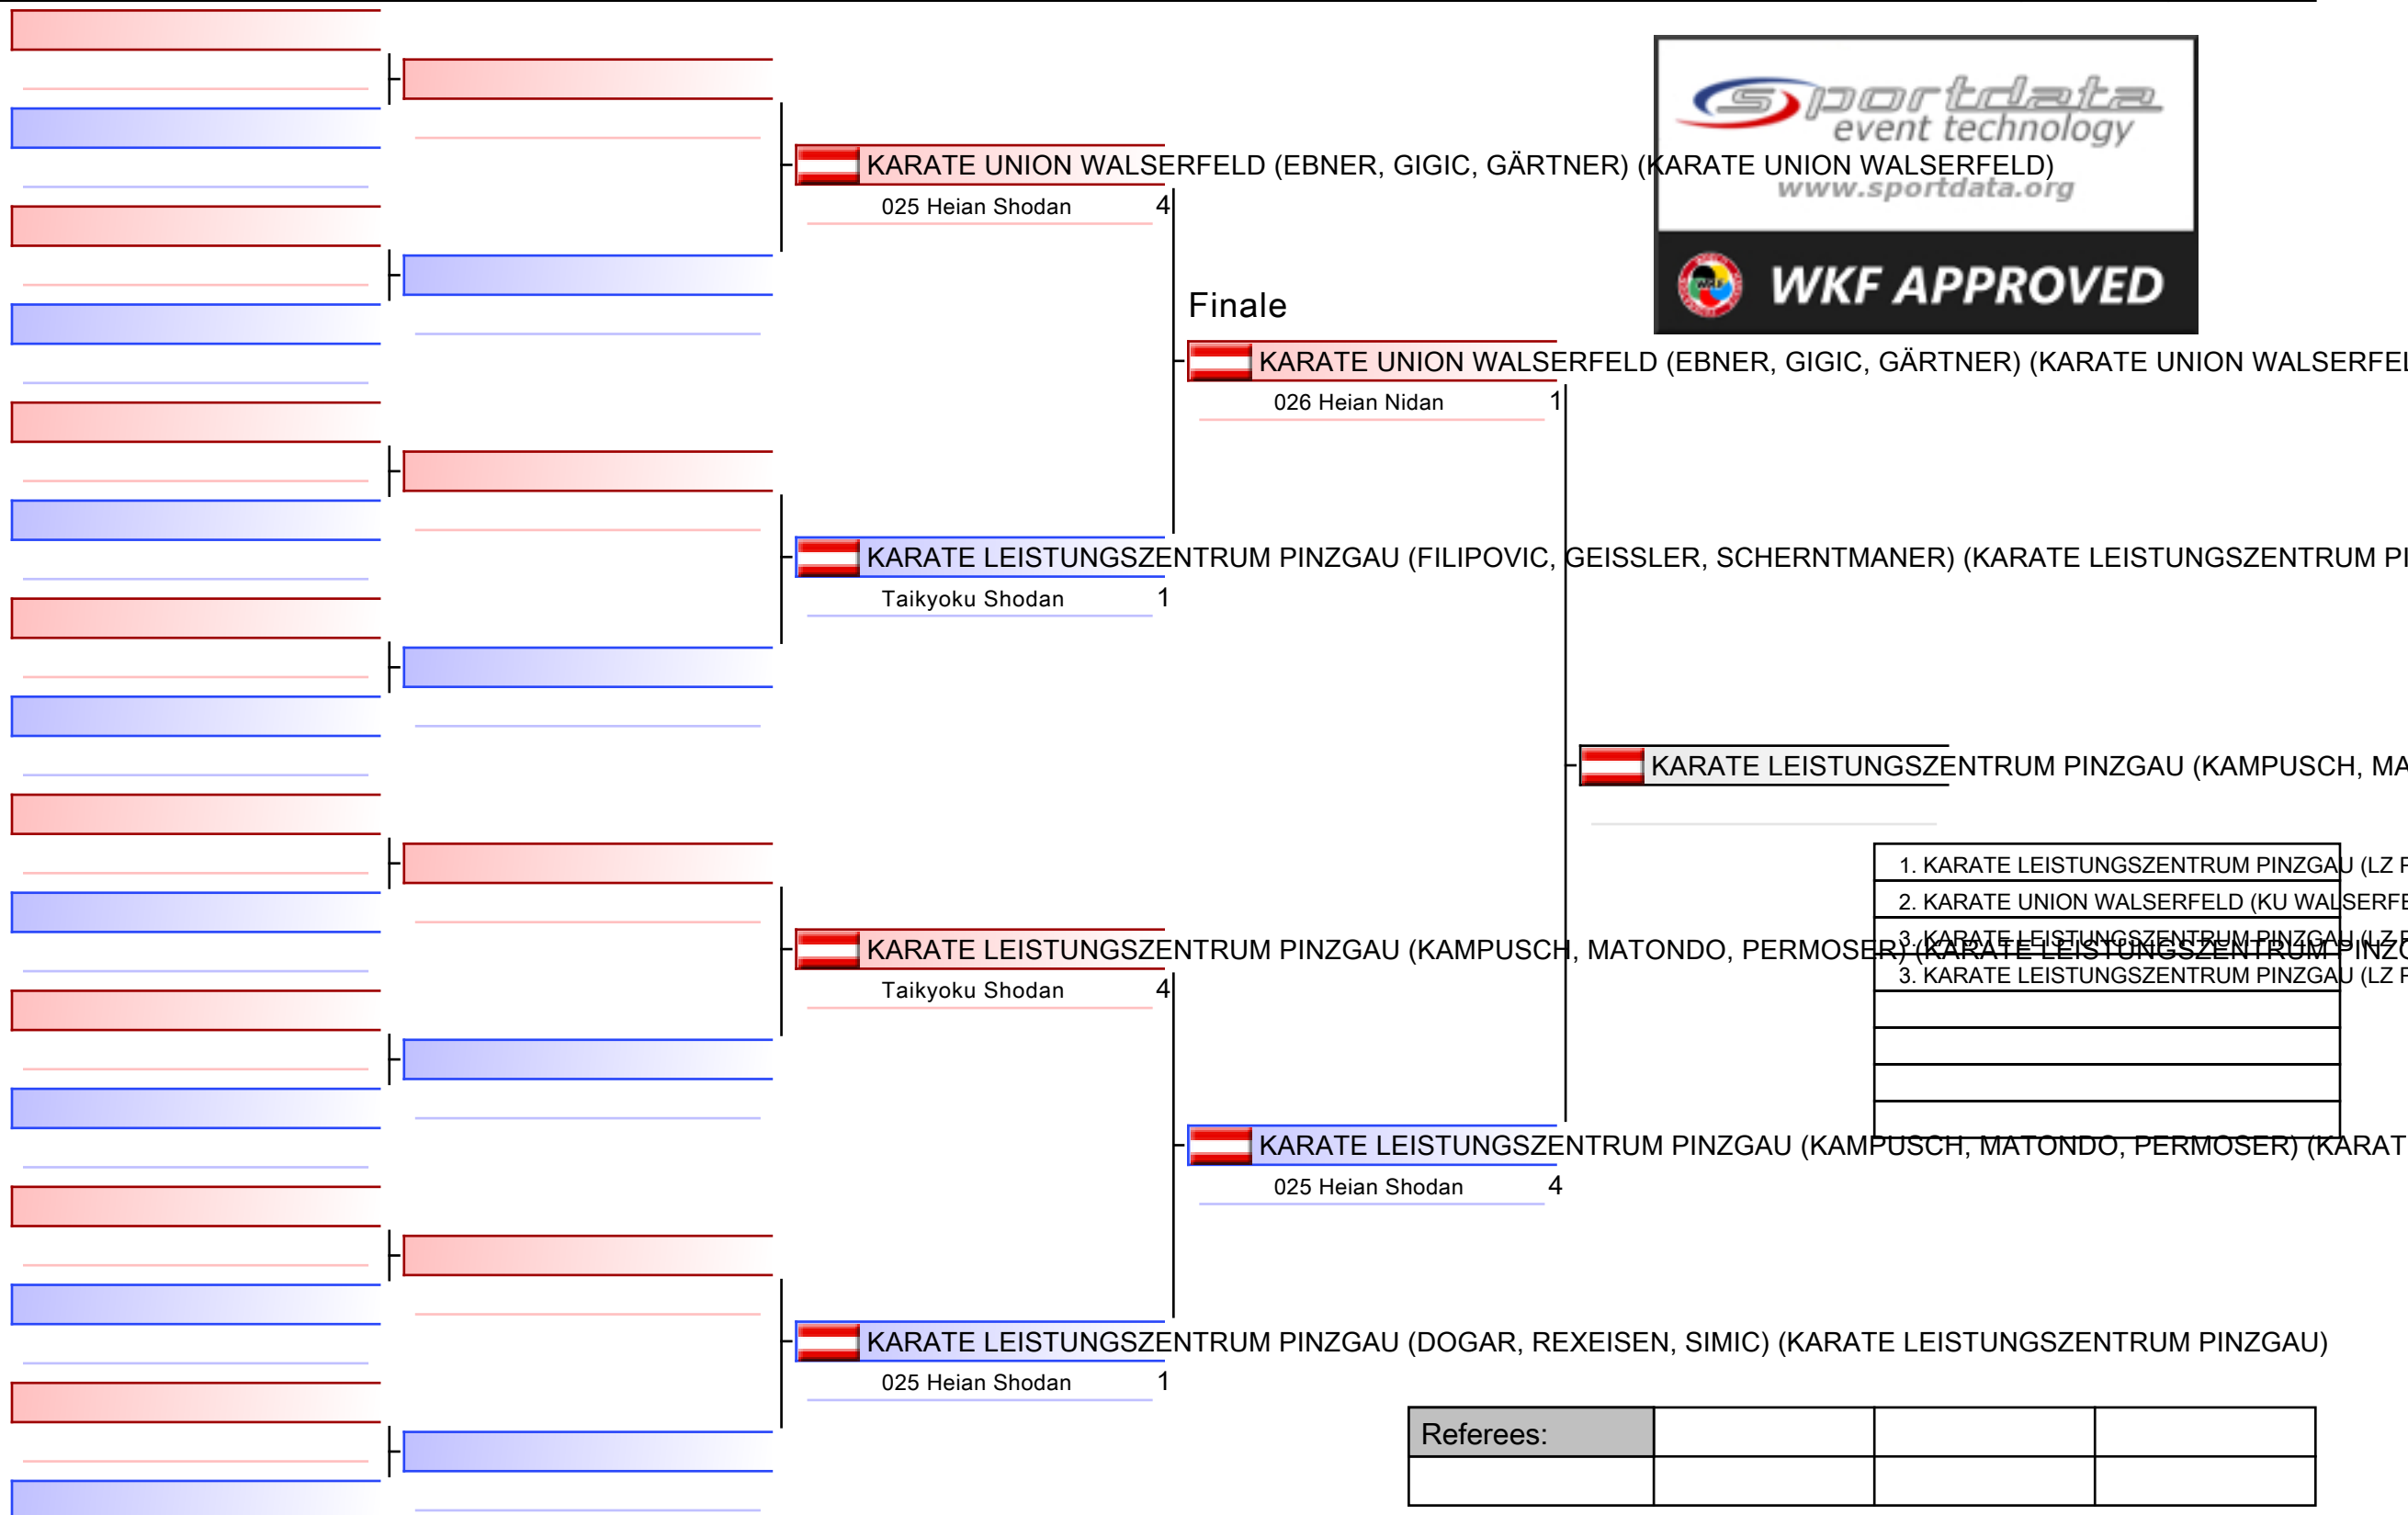

Kata Team female U10

Salzburger Landesmeisterschaft 2022, Schulstraße 17, 5071 Wals Siezenheim, AUT

Tatami
1 09:30

Pool
1/1

1. KARATE LEISTUNGSZENTRUM PINZGAU (LZ P
2. KARATE UNION WALSERFELD (KU WALSERFE
3. KARATE LEISTUNGSZENTRUM PINZGAU (LZ P
3. KARATE LEISTUNGSZENTRUM PINZGAU (LZ P

Referees: