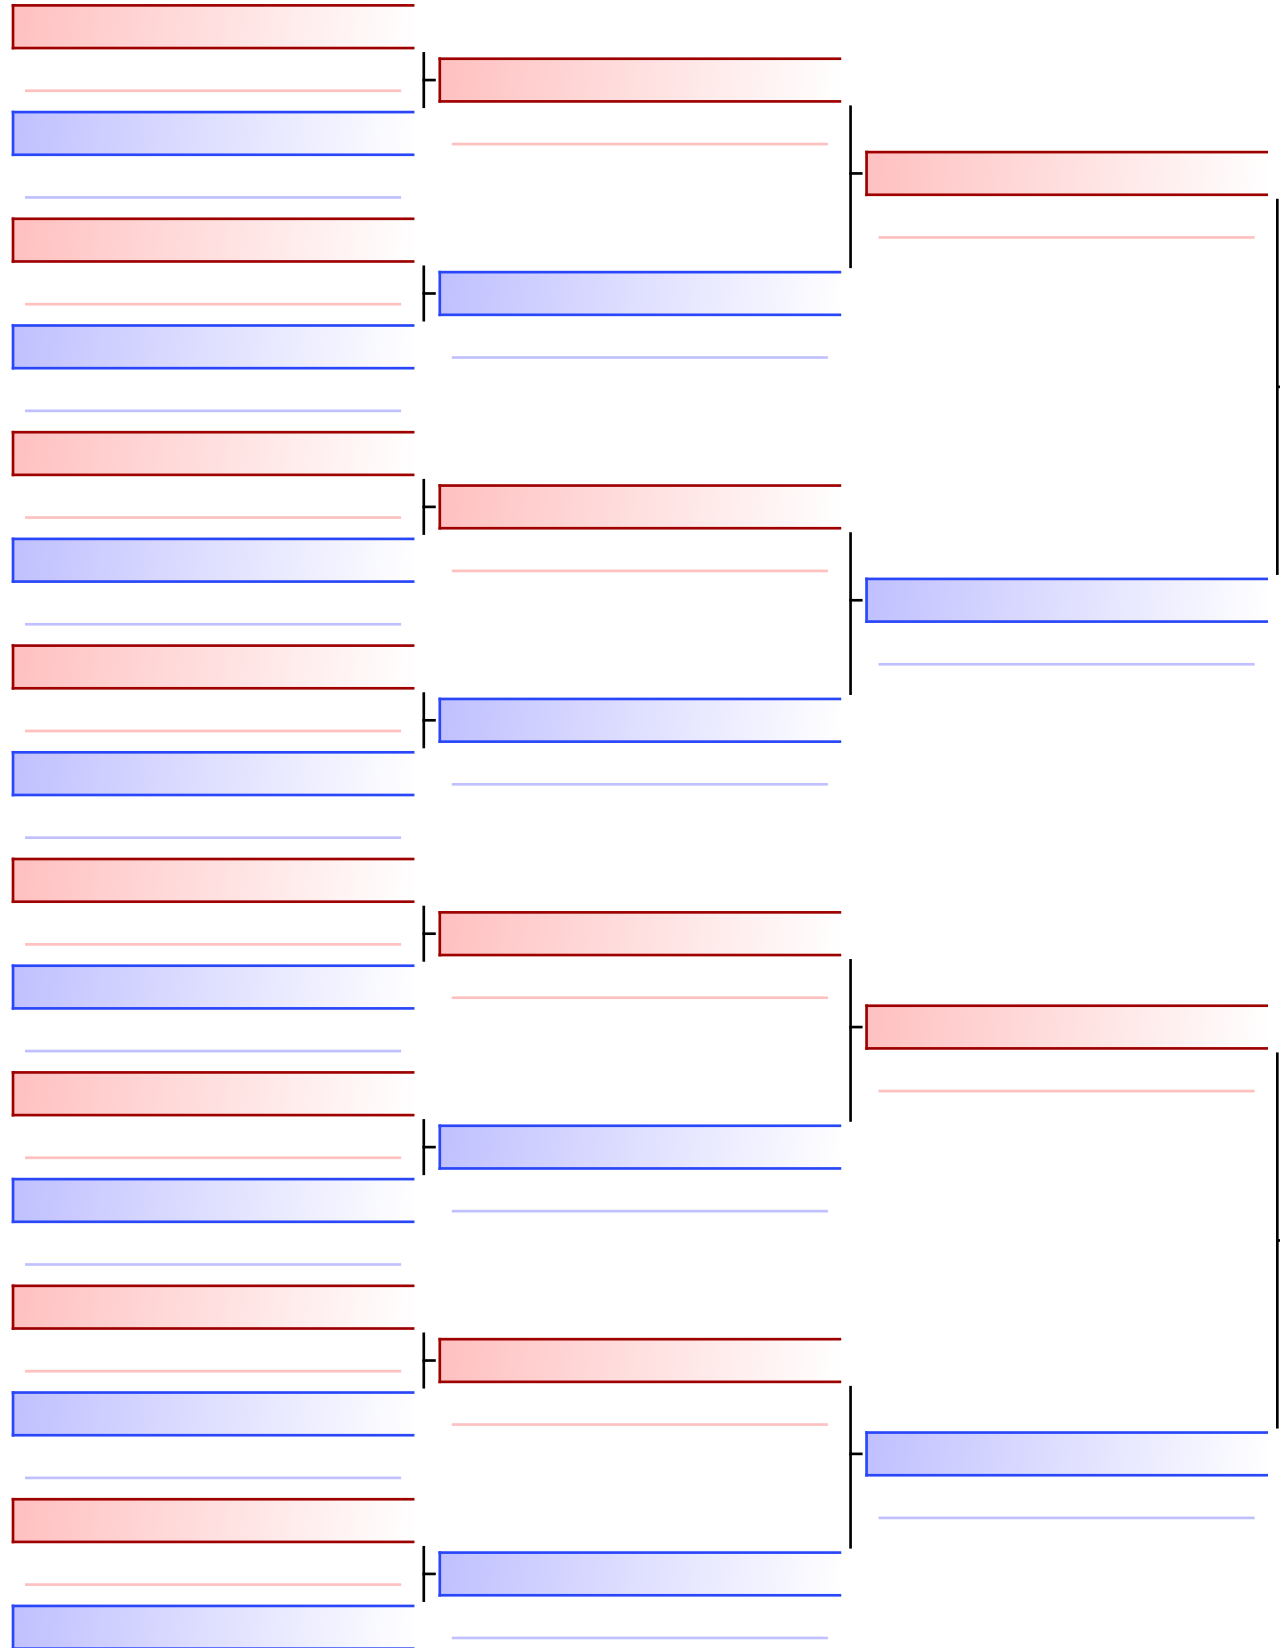

Finale

UNION KARATE CLUB YOSEIKAN PONGAU (GSENGER, KRALLINGER, MURTAEWA) (UNI

012 Enpi 5

UNION KARATE CLUB YOSEIKAN PONGAU (GSENGER, KF

KARATE SHOTOKAN LORA ZELL AM SEE (BYTYQI, ENTLEITNER, GRBIC) (KARATE SH

0

1. UNION KARATE CLUB YOSEIKAN PONGAU (KA
2. KARATE SHOTOKAN LORA ZELL AM SEE (SH

Referees: