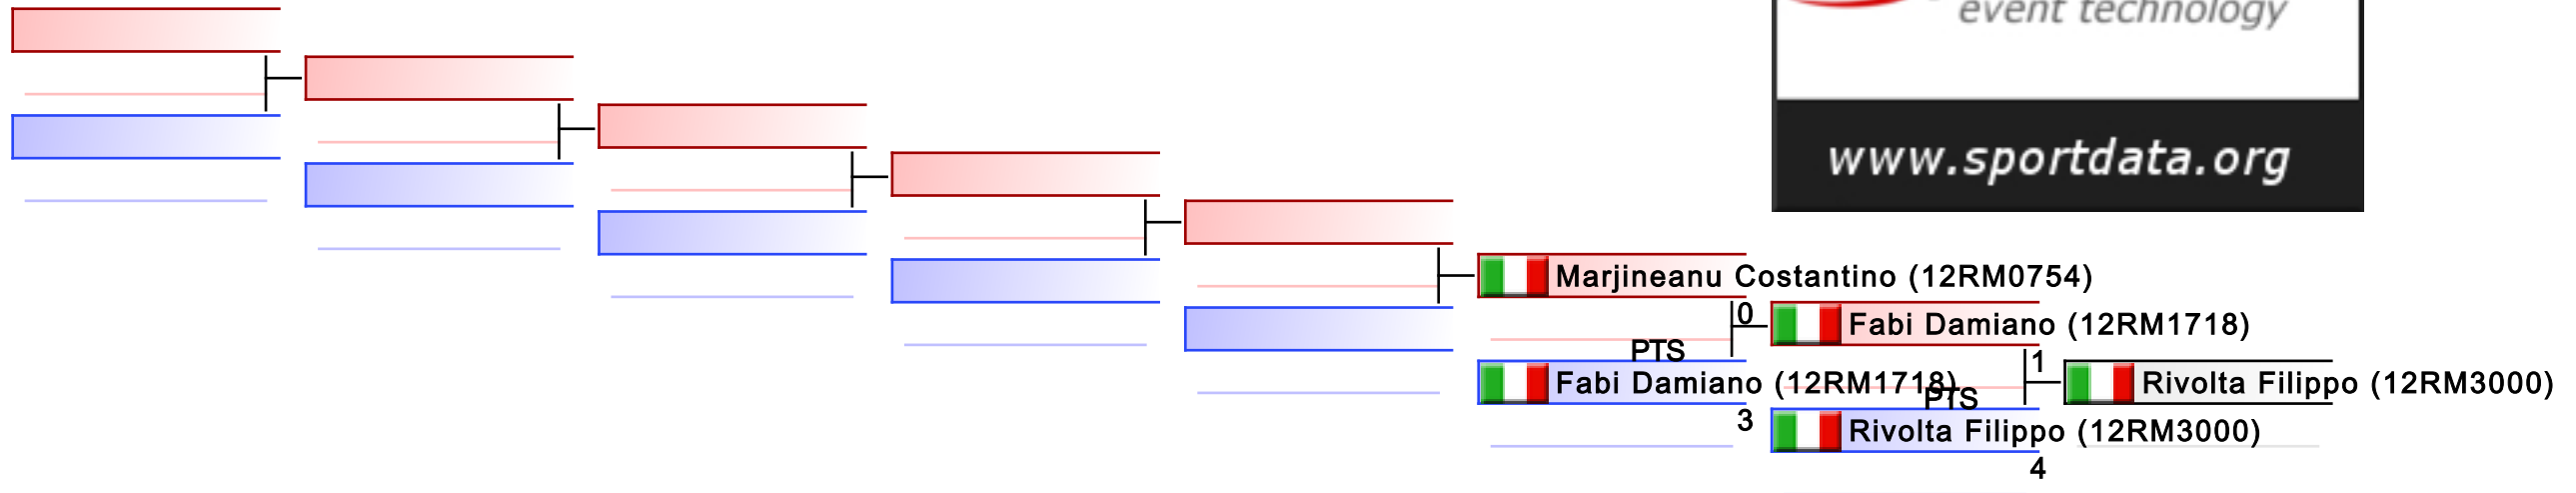

CADETTI M KUMITE 57 KG

12-FRQ_CADETTI_KA_KU KARATE LAZIO

2024-02-11

Tatami

2 16:35

Pool

1

(c)sportdata GmbH & Co KG 2000-2024 (2024-02-11 22:30) v 10.1.0 build 1 (2024-02-07 18:12 CET) License: Online_Event_ID-78_12FRQCADETTIKAKUKARATELAZIO (expire 2024-02-25)