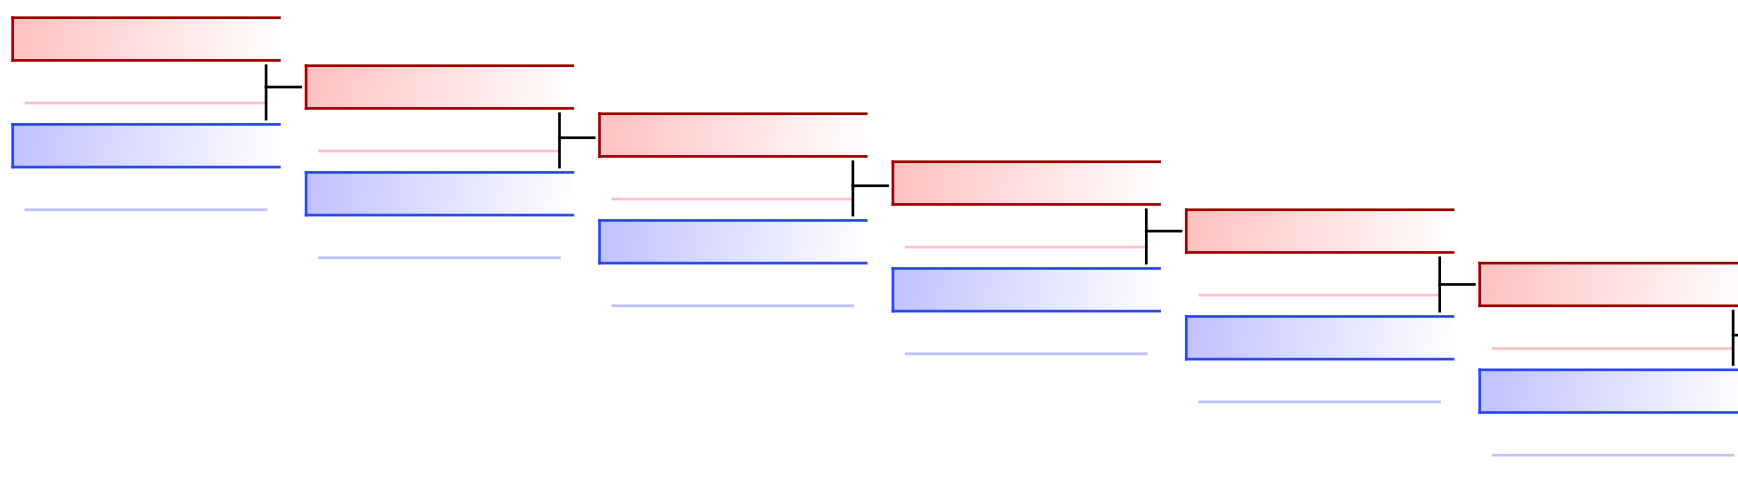

REPECHAGE: (1)

Soldati Riccardo (12RM2557)
PTS 2
Lappa Francesco (12RM2700)
4

Referees: