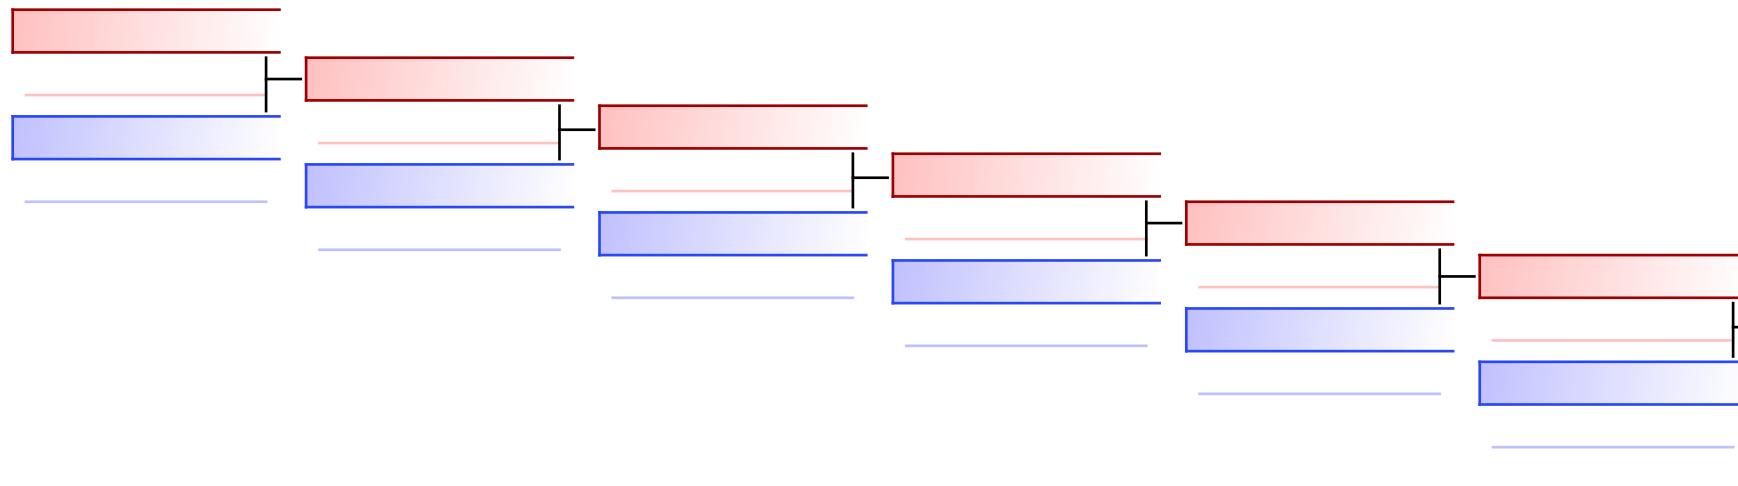

REPECHAGE: (1)

PTS	
Simonetti Mattia (12RM3735)	1
Simonetti Mattia (12RM3735)	0
Grasso Matteo (12RM0754)	0

Referees: