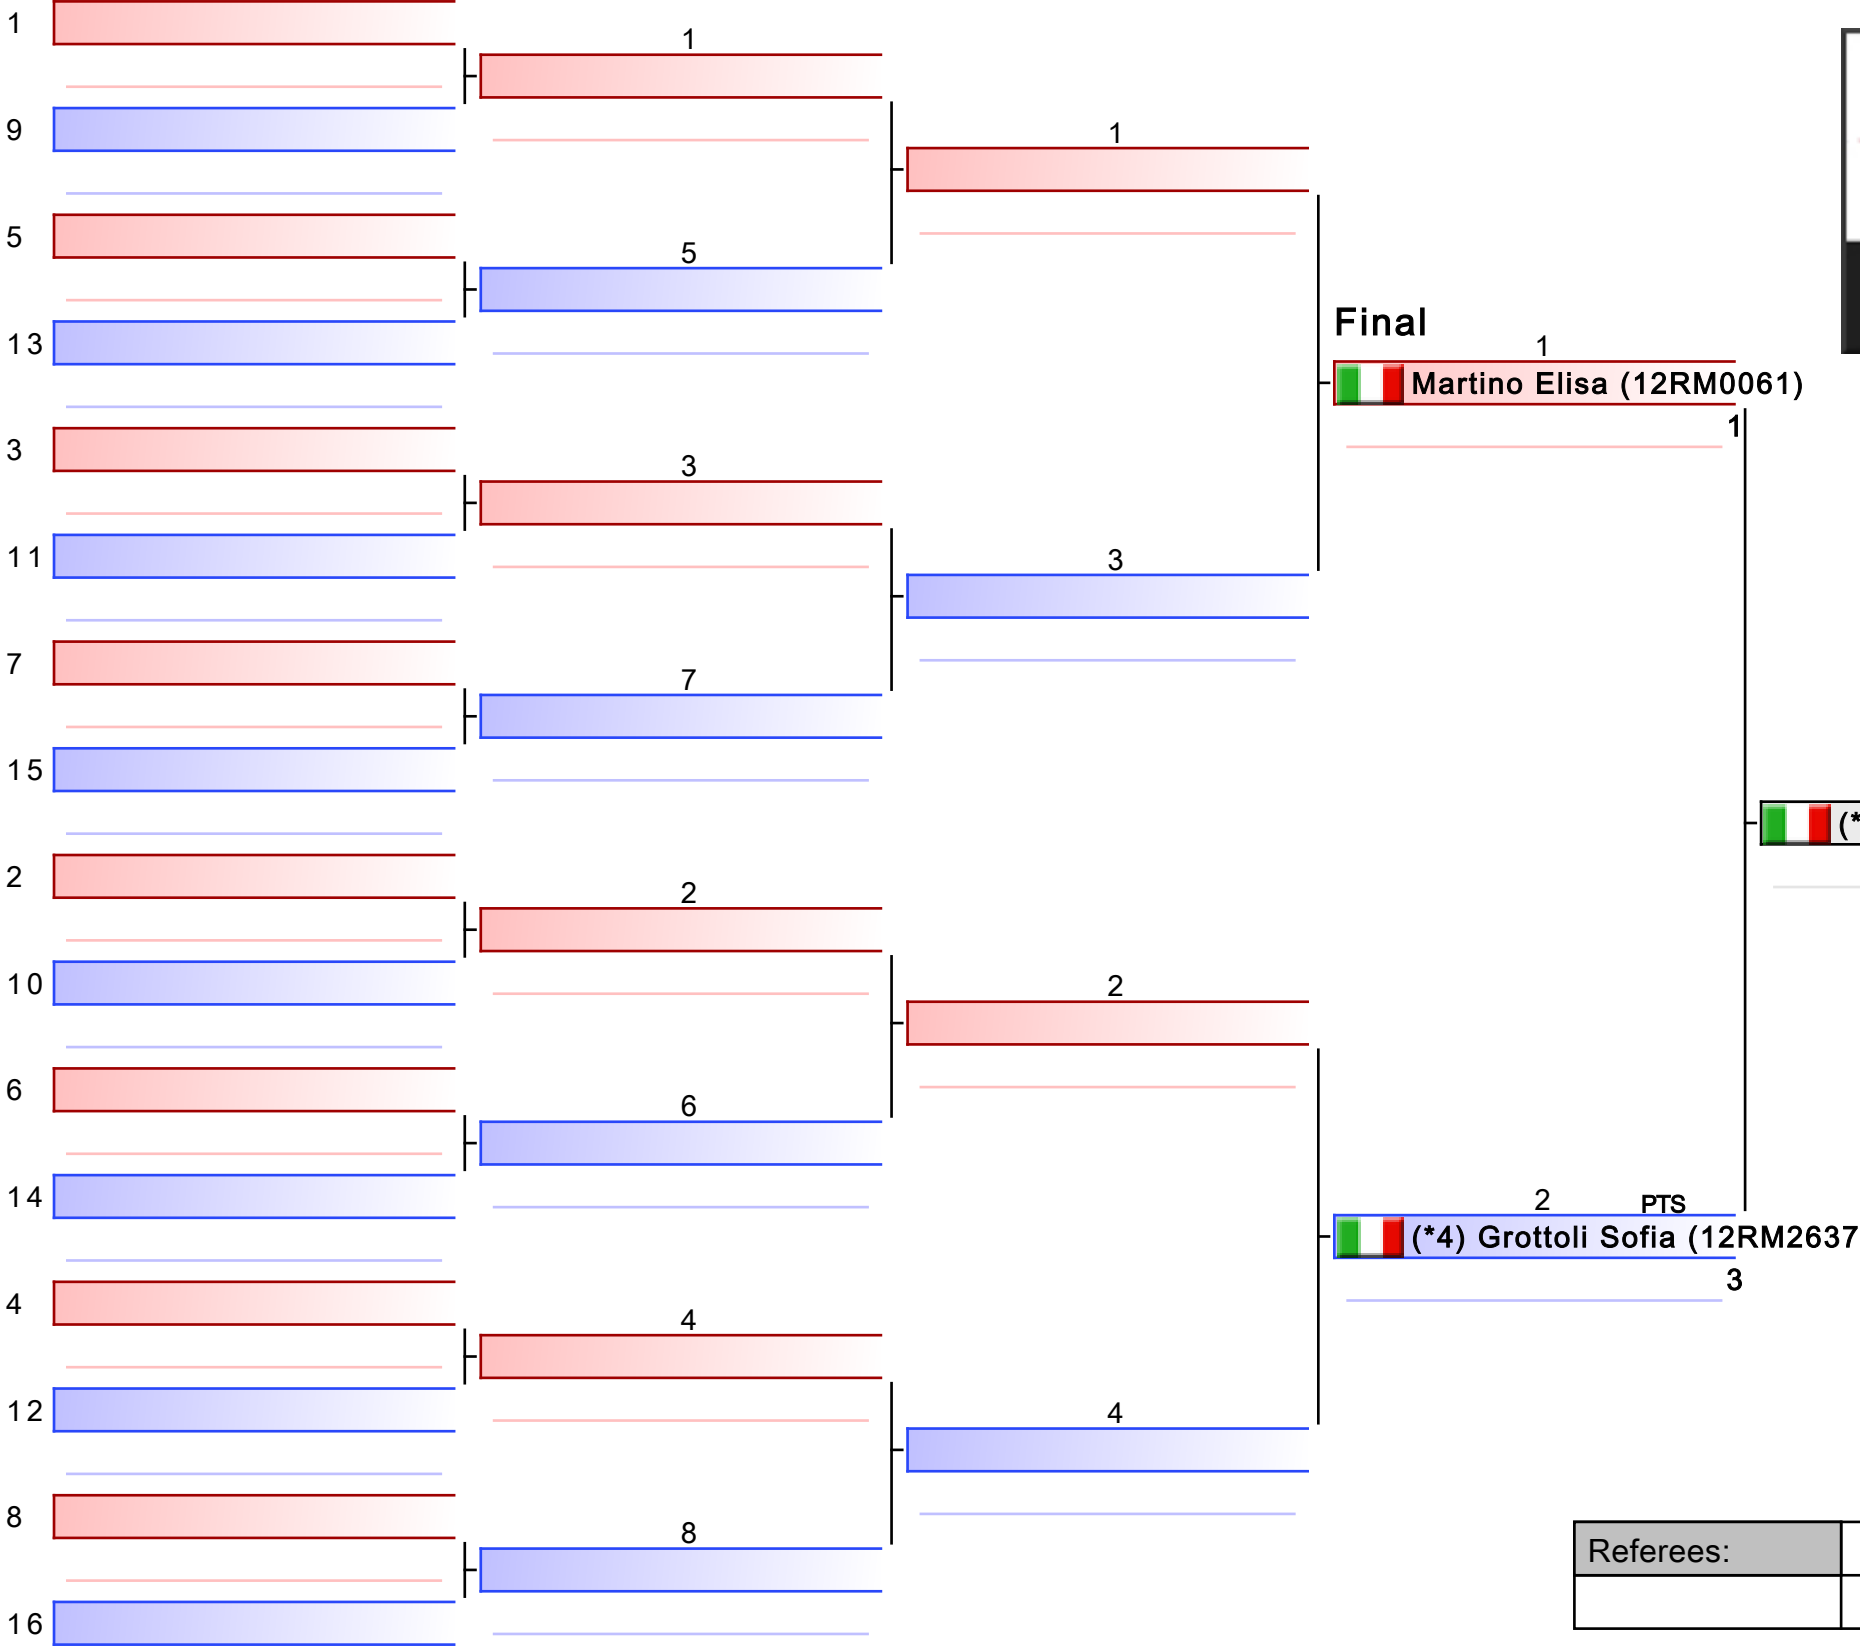

1. GROTTOLI SOFIA (12RM2637)
2. MARTINO ELISA (12RM0061)
3. ISTRATE DARIA (12RM2658)
3. ZABSKA NICOLE (12RM2204)
5. CIPOLLONI ELEONORA (12RM0652)
5. BANI NICOLE (12RM0061)
7. MANCINI CLAUDIA (12RM4567)
7. PERRA SOFIA (12LT3595)

*Seeded

Referees: