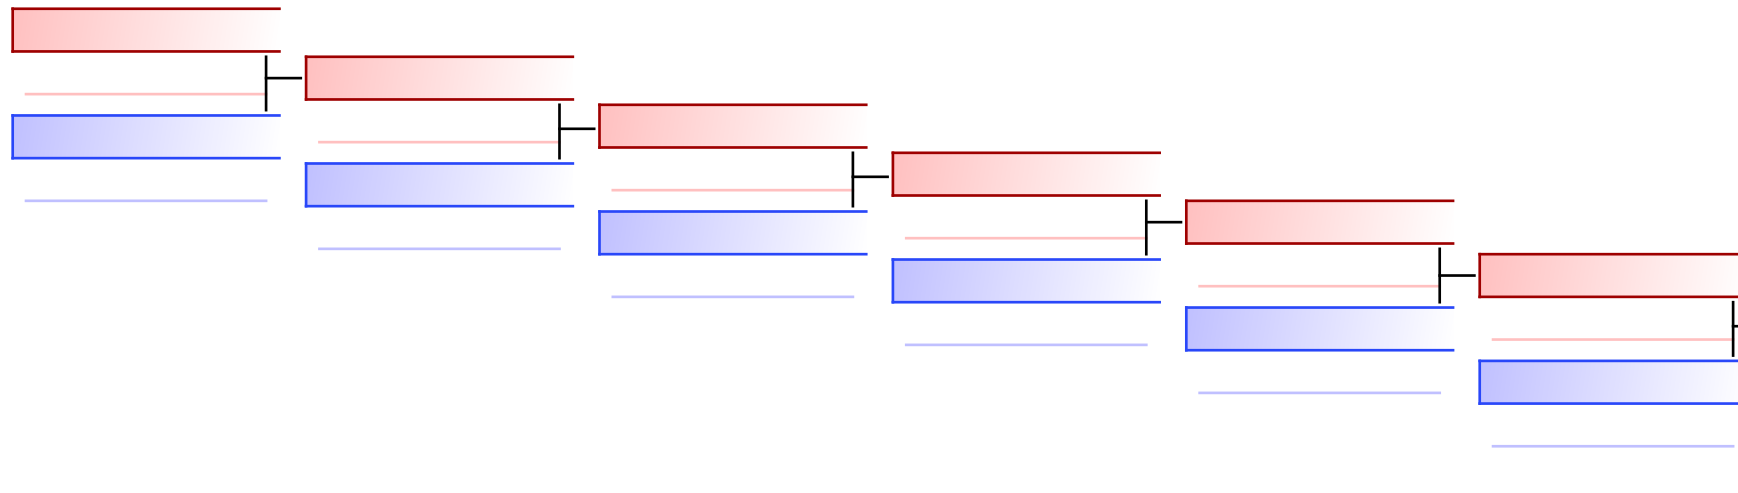

CADETTI M KUMITE 52 KG

12-FRQ_CADETTI_KA_KU KARATE LAZIO

2024-02-11

Tatami

2 14:45

Pool

1

(c)sportdata GmbH & Co KG 2000-2024 (2024-02-11 22:30) v 10.1.0 build 1 (2024-02-07 18:12 CET) License: Online_Event_ID-78_12FRQCADETTIKAKUKARATELAZIO (expire 2024-02-25)

Bianchi Matteo (12RM2764)
PTS 3
Betti Leonardo (12RM2658)
0