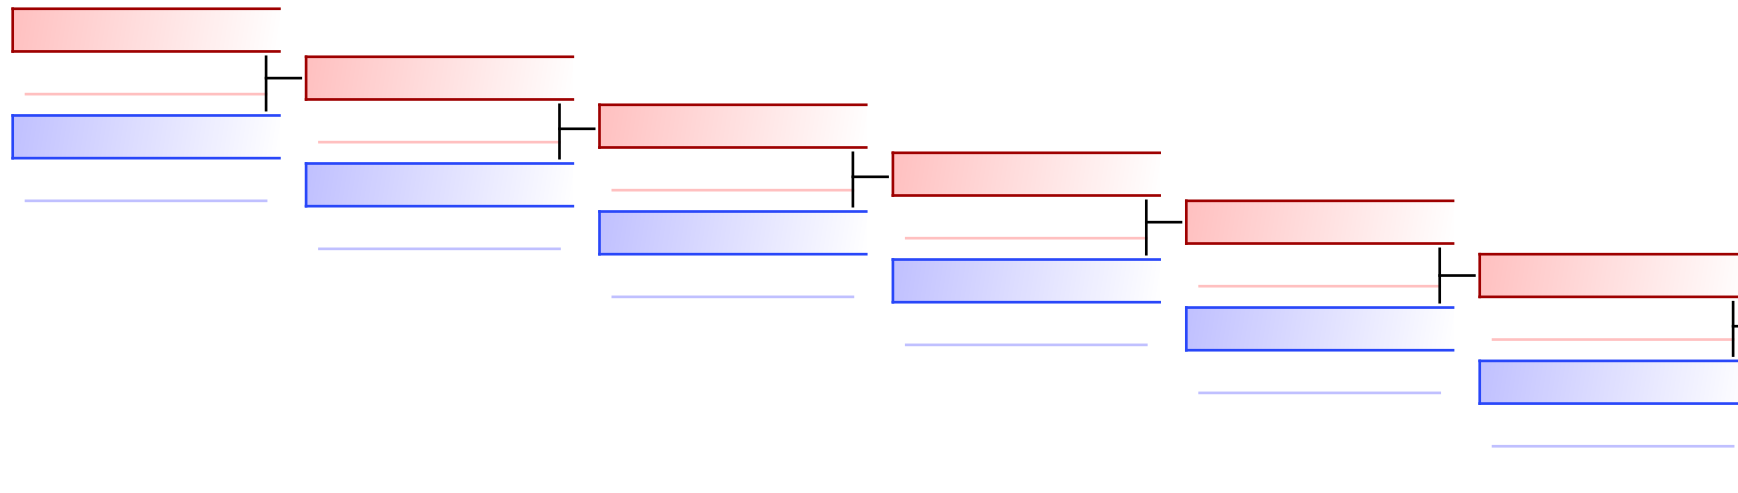

CADETTI M KUMITE 78 KG

12-FRQ_CADETTI_KA_KU KARATE LAZIO

2024-02-11

Tatami

1 18:45

Pool

1

(c)sportdata GmbH & Co KG 2000-2024 (2024-02-11 22:30) v 10.1.0 build 1 (2024-02-07 18:12 CET) License: Online_Event_ID-78_12FRQCADETTIKAKUKARATELAZIO (expire 2024-02-25)

PTS	
Forte Raffaele (12RM3867)	4
Forte Raffaele (12RM3867)	0
Romano Gabriele (12RM3533)	0