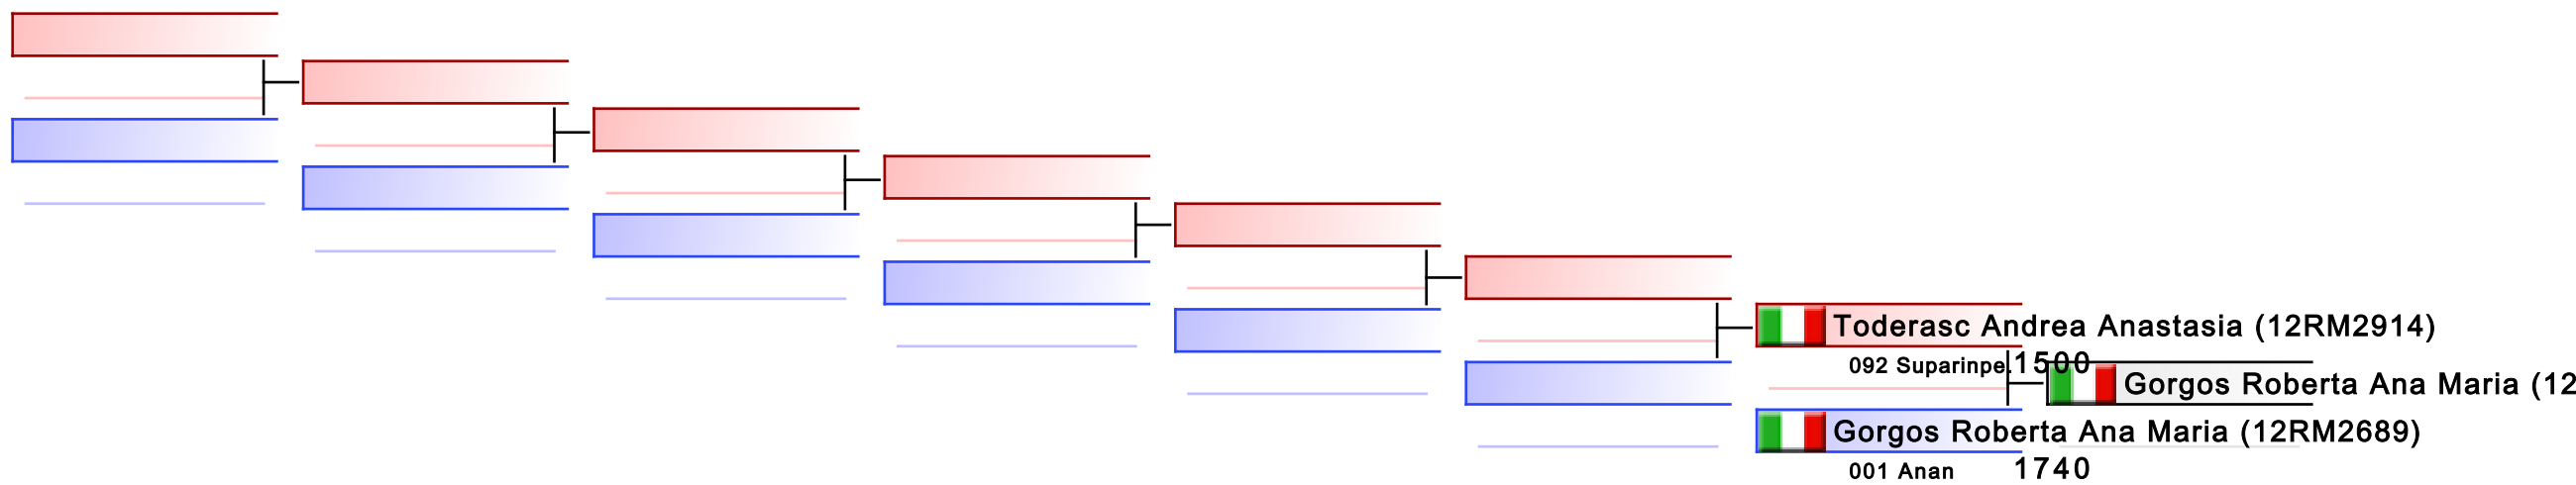

REPECHAGE: (1)