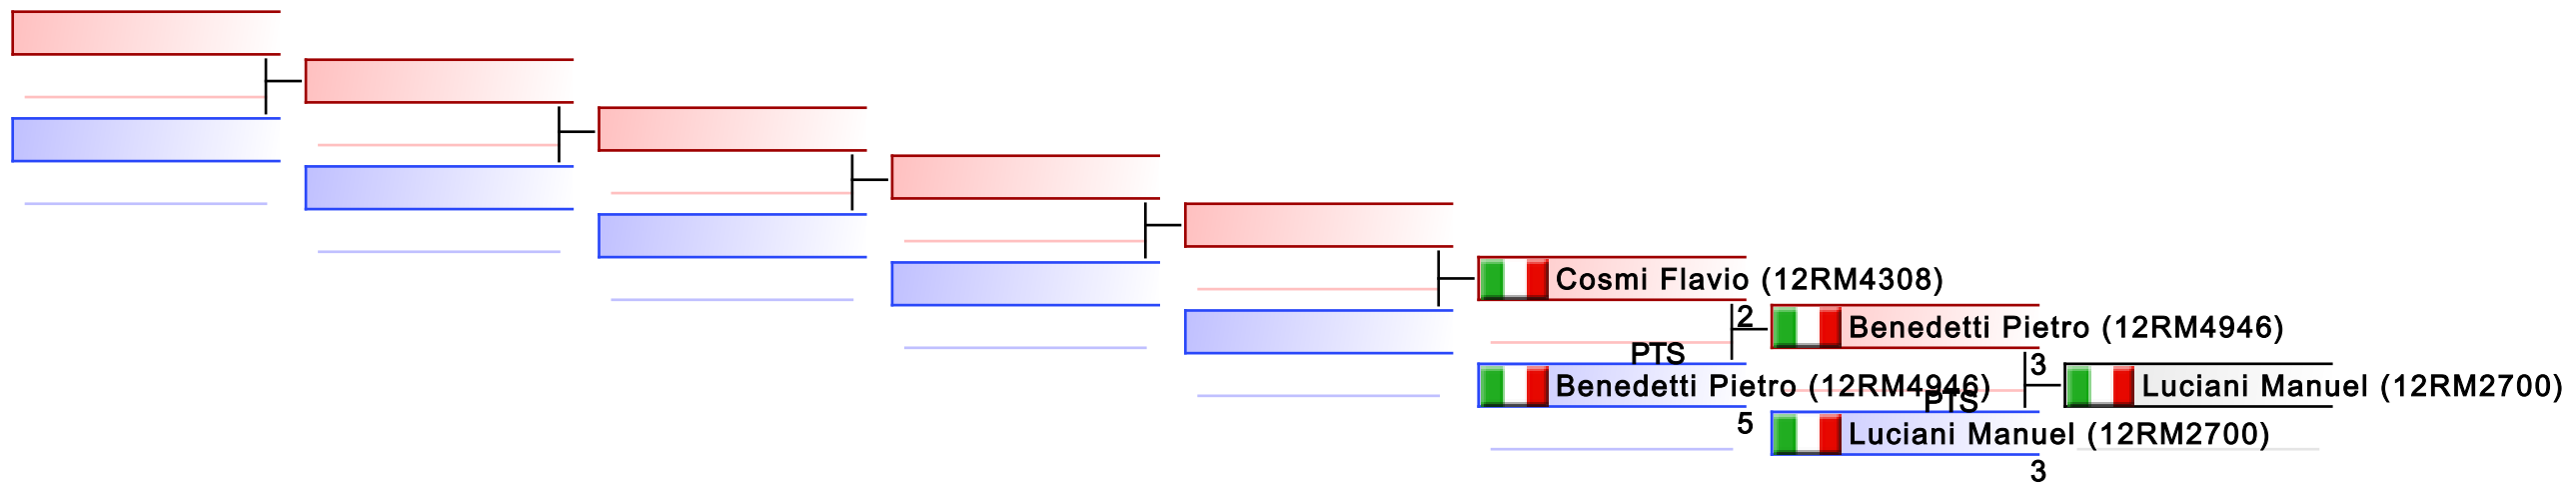

REPECHAGE: (1)