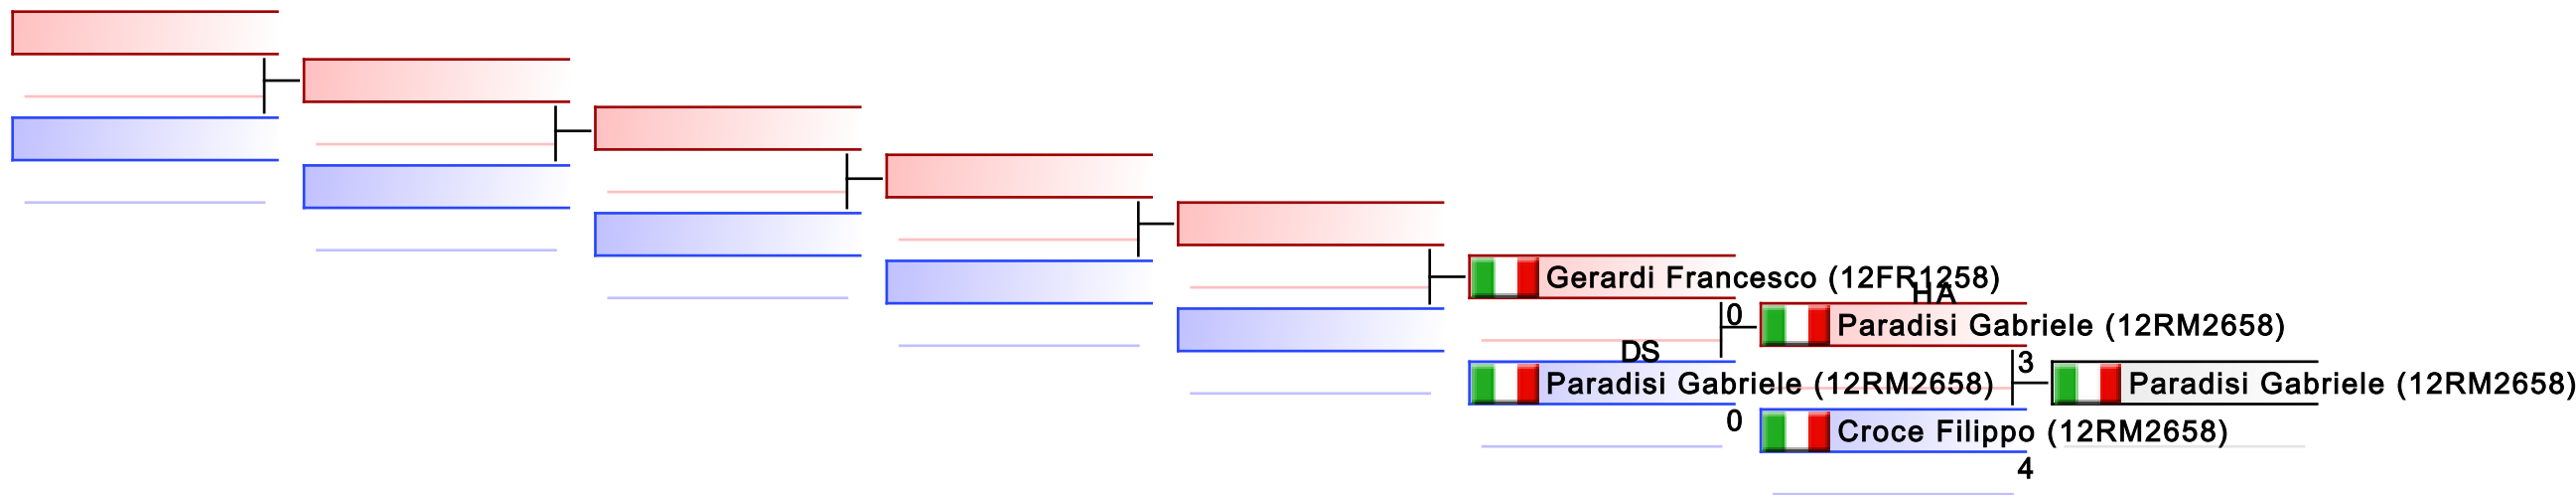

REPECHAGE: (1)