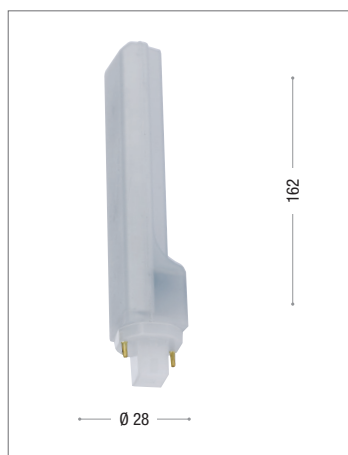

led

G24 10W

Lampada LED i

Packaging

Inner
39 x 39 x 22 cm
35 Blister

Master
40 x 40 x 45 cm
2 inner

RA
>80

CE

SMD