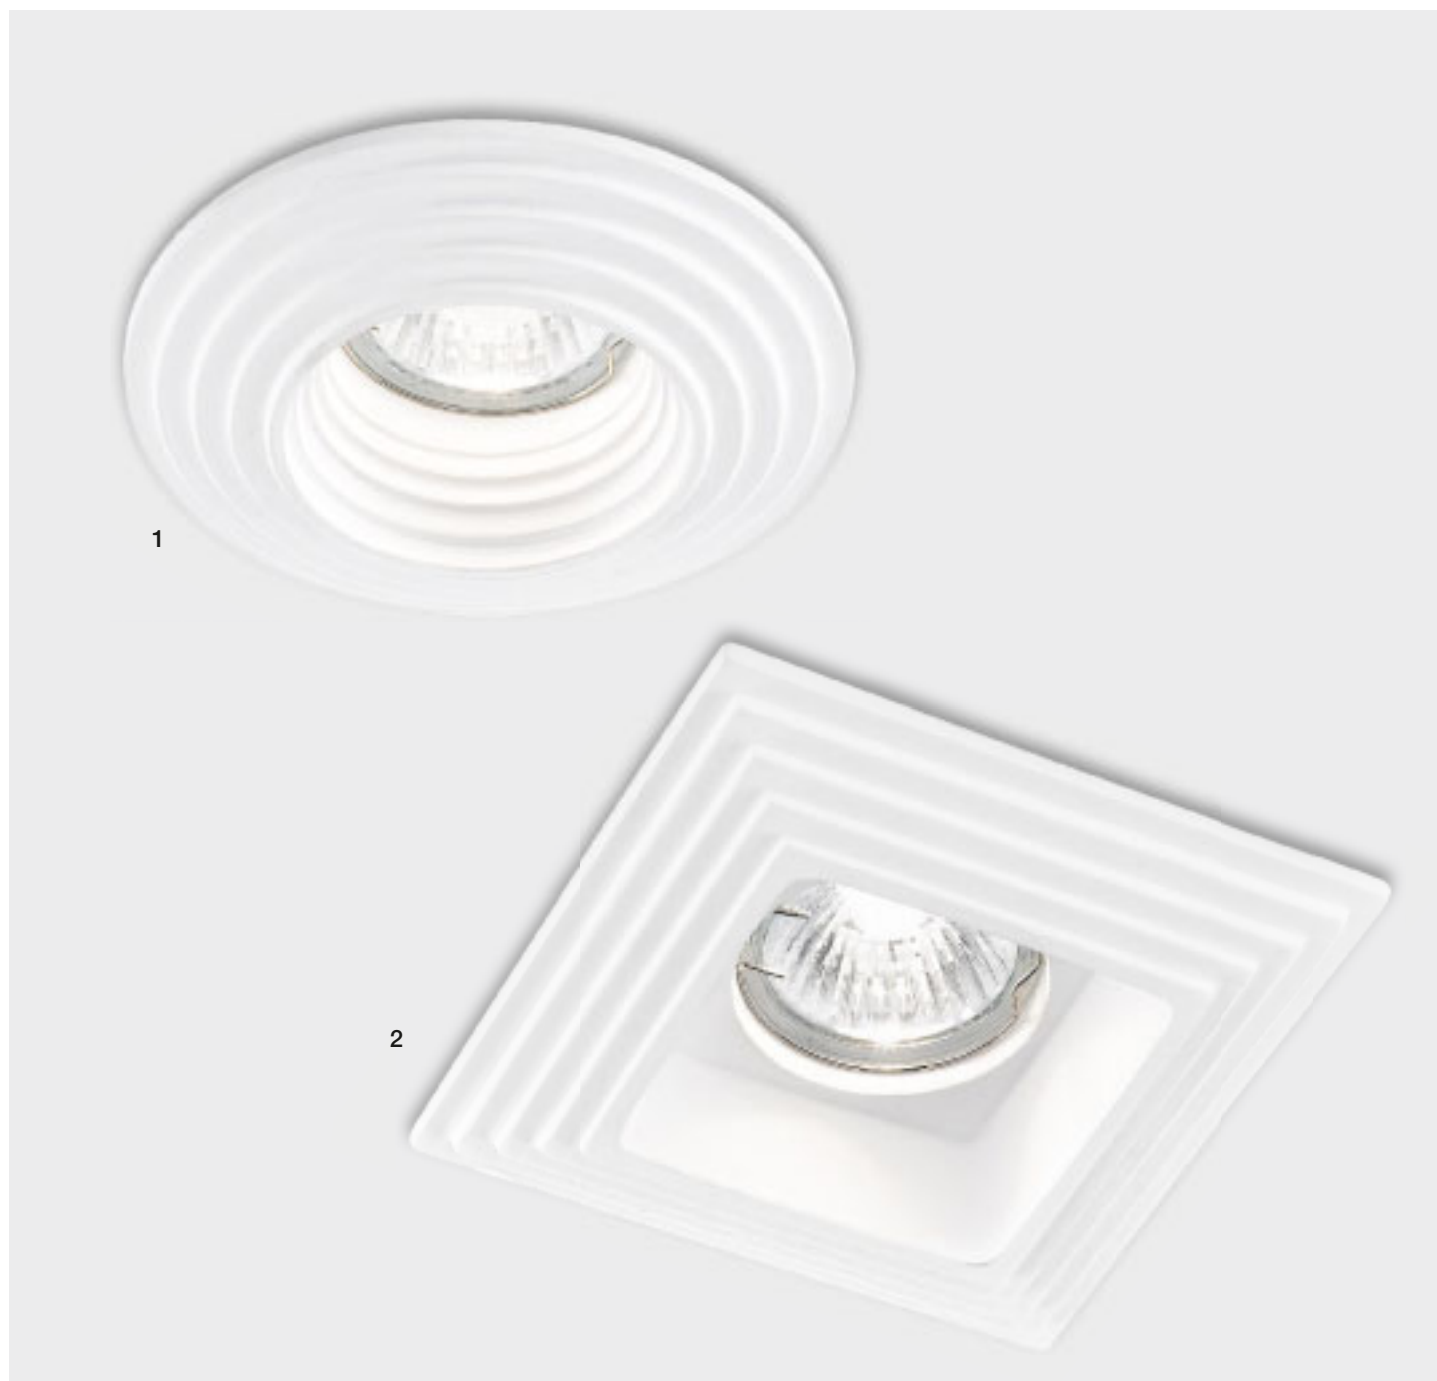

1 Art. INC-SPETTRO-R1
INC. SPETTRO GESSO
TONDO BCO SCALINI
1 X 50W GU10 INCLUSA
8031431531186

2 Art. INC-SPETTRO-Q1
INC. PHANTOM GESSO
QUADR. BCO SCALINI
1 X 50W GU10 INCLUSA
8031431541185