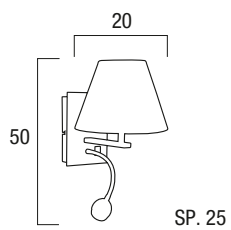

Art. LED-W-PEGASO/4W
AP PEGASO
BIANCO
4 X 1W LED 4000K
8031432981201

Art. LED-W-OMICRON/6W
AP OMICRON
CROMO
2 X 3W LED 4000K
8031433031202

1 Art. I-090111-5A
APP HELLY
PARALUME BIANCO
1 X 40W E14 + 1 X 3W LED
8031421131082