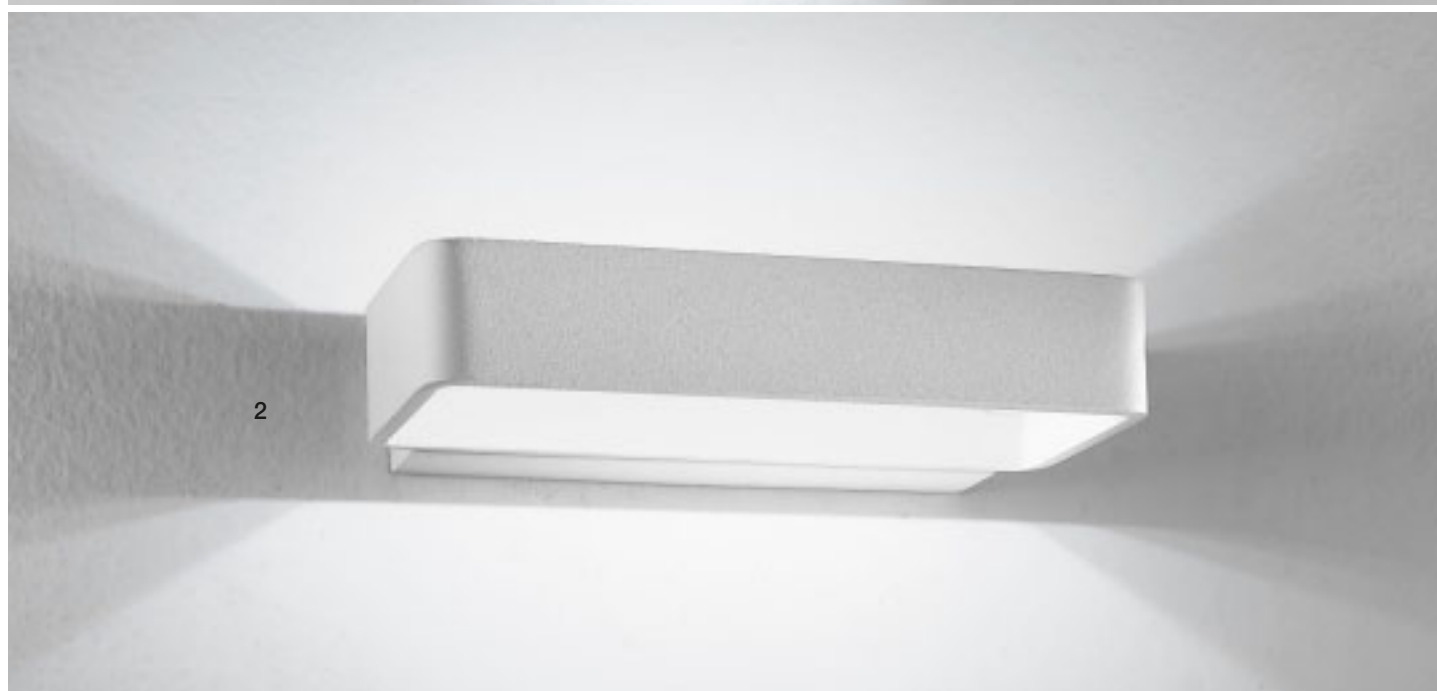

1 Art. LED-W-ATLAS/6W

AP ATLAS
BIANCO

1 X 6W LED 4000K
8031433071208

2 Art. LED-W-OMEGA/4W

AP OMEGA
BIANCO

4 X 1W LED 4000K
8031433011204