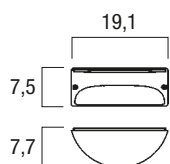

1 Art. LED-MONTREAL-AP

AP MONTREAL
COLOR ARDESIA
3 X 1 LED IP44
8031432211193

2 Art. LED-OSAKA-AP

AP OSAKA
COLOR ARDESIA
3 X 1 LED IP44
8031432201194

3 Art. LED-BERLIN-AP

AP BERLIN
COLOR ARDESIA
2 X 3 LED IP44
8031432181199