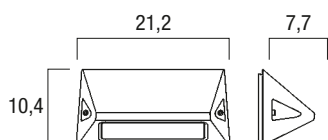

1 Art. LED-MONTREAL-AP

AP MONTREAL
COLOR ARDESIA
3 X 1 LED IP44
8031432211193

2 Art. LED-OSAKA-AP

AP OSAKA
COLOR ARDESIA
3 X 1 LED IP44
8031432201194

3 Art. LED-BERLIN-AP

AP BERLIN
COLOR ARDESIA
2 X 3 LED IP44
8031432181199