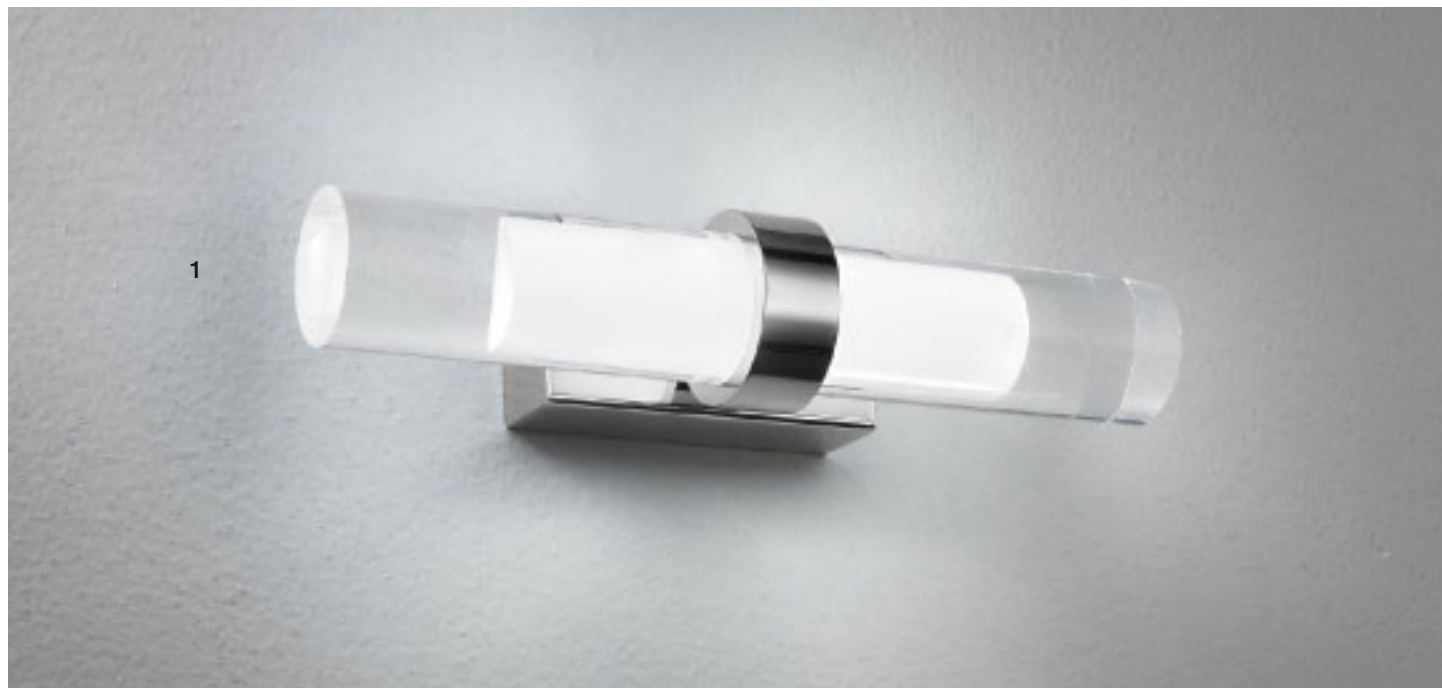

1 Art. LED-W-VEGA/6W
AP VEGA
CROMO CILINDRI ACRIL.TR
2 X 3W LED 4000K
8031432991200

2 Art. LED-W-VEGA/3W
AP VEGA
CROMO CILINDRI ACRIL.TR
1 X 3W LED 4000K
8031432961203