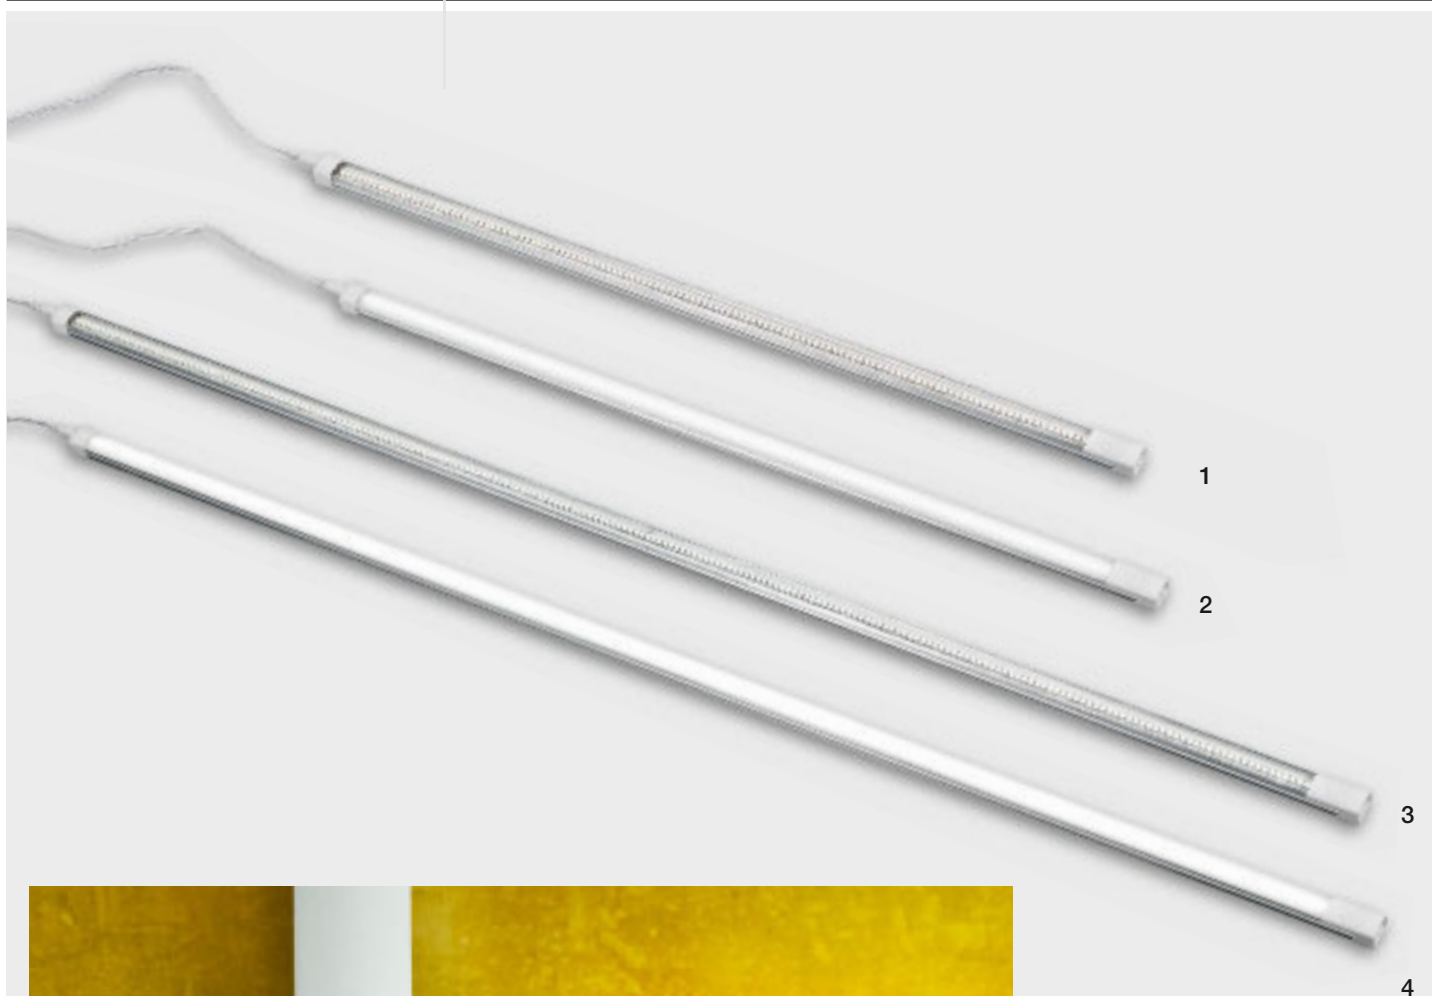

1 Art. I-081225-19
SOSPENSIONE LEONED
2 TUBI LED
2 X 18W 4000K
8031419001069

1 Art. LEDBAR-60CM/TR
BARRE A LED 60CM
VETRO TRASP.
7W
803143311201

2 Art. LEDBAR-60CM/ST
BARRE A LED 60CM
VETRO SATINATO
7W
8031433101202

3 Art. LEDBAR-100CM/TR
BARRE A LED 100CM
VETRO TRASP.
10W
8031433131209

4 Art. LEDBAR-100CM/ST
BARRE A LED 100CM
VETRO SATINATO
10W
8031433121200