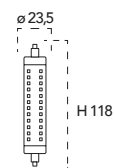

Misure
dimensioni in mm

Attacco