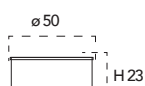

Lampada LED **3,5W 24V**
NDLS

Misure
dimensioni in mm

Connection by soldering
Cavo incluso 12cm
12cm cable included