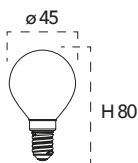

Lampadina a Led 4W, 240V

Misure
dimensioni in mm

Attacco