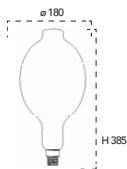

Lampadina a Led **8W, 240V**

Misure
dimensioni in mm

Attacco