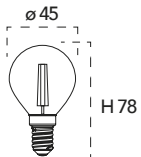

Lampadina a Led 4W, 240V

Misure
dimensioni in mm

Attacco