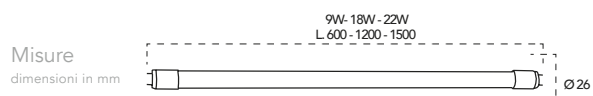

Lampadina a Led **G13-T8 9W - 18W - 22W 230V**

Attacco

NDLS

Energy Label	Codice	EAN	Watt	CRI	Lumen	Angolo	Kelvin	Lifetime	On/off	Volt	inner	master
	I-LUMYA-T8-BR-9W	8031414916672	9W	80	1077	300°	2630K	15000h	7500	240V	1	20
	I-LUMYA-T8-BR-18W	8031414916658	17W	80	2112	300°	2638K	15000h	7500	240V	1	20
	I-LUMYA-T8-BR-25W	8031414916665	23W	80	2639	300°	2639K	15000h	7500	240V	1	20

Lampadina a Led **G13-T8 9W - 18W - 22W 230V**

Energy Label	Codice	EAN	Watt	CRI	Lumen	Angolo	Kelvin	Lifetime	On/off	Volt	inner	master
	I-LUMYA-T8-MT-9W	8031414916702	9W	80	790	300°	2636K	15000h	7500	240V	1	20
	I-LUMYA-T8-MT-18W	8031414916689	18W	80	1725	300°	2632K	15000h	7500	240V	1	20
	I-LUMYA-T8-MT-25W	8031414916696	22W	80	2176	300°	2661K	15000h	7500	240V	1	20

Lampadina a Led **G13-T8 9W - 18W - 22W 230V**

Energy Label	Codice	EAN	Watt	CRI	Lumen	Angolo	Kelvin	Lifetime	On/off	Volt	inner	master
	I-LUMYA-T8-SF-9W	8031414916733	9W	80	976	300°	7594K	15000h	7500	240V	1	20
	I-LUMYA-T8-SF-18W	8031414916719	18W	80	1911	300°	7521K	15000h	7500	240V	1	20
	I-LUMYA-T8-SF-25W	8031414916726	23W	80	2293	300°	7505K	15000h	7500	240V	1	20

Lampadina a Led **G13-T8 9W - 18W - 22W 230V**

Energy Label	Codice	EAN	Watt	CRI	Lumen	Angolo	Kelvin	Lifetime	On/off	Volt	inner	master
	I-LUMYA-T8-VF-9W	8031414916764	9W	80	976	300°	3523K	15000h	7500	240V	1	20
	I-LUMYA-T8-VF-18W	8031414916740	18W	80	1988	300°	3540K	15000h	7500	240V	1	20
	I-LUMYA-T8-VF-25W	8031414916757	23W	80	2301	300°	3523K	15000h	7500	240V	1	20