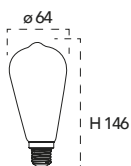

Misure
dimensioni in mm

Attacco