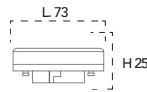

Misure
dimensioni in mm

Attacco