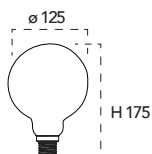

Lampadina a Led **8W, 240V**

Attacco