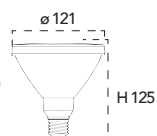

Lampadina a Led **15W, 240V**

Misure
dimensioni in mm