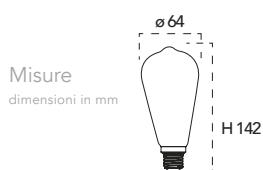

Lampadina a Led **8W, 240V**

Attacco

NDLS

Codice	EAN	Watt	CRI	Lumen	Angolo	Kelvin	Lifetime	On/off	Volt	inner	master
I-LUXA-S-E27-ST64	8031414875436	8W	80	150	300°	1800K	15000h	7.500	240V	1	6