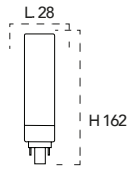

Lampadina a Led **9W, 240V**

Misure
dimensioni in mm

Attacco

NDLS

Energy Label	Codice	EAN	Watt	CRI	Lumen	Angolo	Kelvin	Lifetime	On/off	Volt	inner	master
	I-LUMYA-G24-10W	8031440351621	9W	80	850	100°	6500K	25000h	12500	240V	10	50

Lampadina a Led **8W, 240V**

Misure
dimensioni in mm

Attacco

NDLS

Energy Label	Codice	EAN	Watt	CRI	Lumen	Angolo	Kelvin	Lifetime	On/off	Volt	inner	master
	KLASSIC-G24-T7-9C	8031414917846	8W	80	840	360°	3000K	25000h	12500	240V	10	100
	KLASSIC-G24-T7-9M	8031414917853	8W	80	840	360°	4000K	25000h	12500	240V	10	100

Lampadina a Led **7W, 240V**

Misure
dimensioni in mm

Attacco

NDLS

Energy Label	Codice	EAN	Watt	CRI	Lumen	Angolo	Kelvin	Lifetime	On/off	Volt	inner	master
	I-LUMYA-GX53-7C	8031414891962	7W	80	650	100°	3000K	25000h	12500	240V	10	100
	I-LUMYA-GX53-7M	8031440366502	7W	80	650	100°	4000K	25000h	12500	240V	10	100