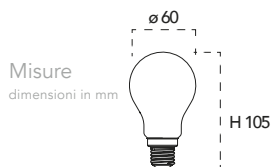

Lampadina a Led **8W, 240V**

Attacco

NDLS

Codice	EAN	Watt	CRI	Lumen	Angolo	Kelvin	Lifetime	On/off	Volt	inner	master
I-LUXA-S-E27-A60	8031414873425	8W	80	150	300°	1800K	15000h	7.500	240V	1	6