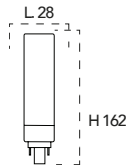

Lampadina a Led **9W, 240V**

Misure
dimensioni in mm

Attacco

NDLS

Energy Label	Codice	EAN	Watt	CRI	Lumen	Angolo	Kelvin	Lifetime	On/off	Volt	inner	master
	I-LUMYA-G24-10W	8031440351621	9W	80	850	100°	6500K	25000h	12500	240V	10	50

Lampadina a Led **8W, 240V**

Misure
dimensioni in mm

Attacco

NDLS

Energy Label	Codice	EAN	Watt	CRI	Lumen	Angolo	Kelvin	Lifetime	On/off	Volt	inner	master
	KLASSIC-G24-T7-9C	8031414917846	8W	80	840	360°	3000K	25000h	12500	240V	10	100
	KLASSIC-G24-T7-9M	8031414917853	8W	80	840	360°	4000K	25000h	12500	240V	10	100

Lampadina a Led **7W, 240V**

Misure
dimensioni in mm

Attacco

NDLS

Energy Label	Codice	EAN	Watt	CRI	Lumen	Angolo	Kelvin	Lifetime	On/off	Volt	inner	master
	I-LUMYA-GX53-7C	8031414891962	7W	80	650	100°	3000K	25000h	12500	240V	10	100
	I-LUMYA-GX53-7M	8031440366502	7W	80	650	100°	4000K	25000h	12500	240V	10	100