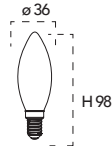

Misure
dimensioni in mm