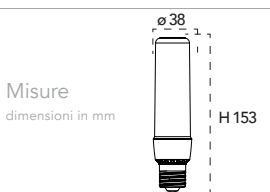

Lampadina a Led **8W, 240V**

Attacco

NDLS