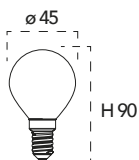

Lampadina a Led **8W, 240V**

Misure
dimensioni in mm

Attacco