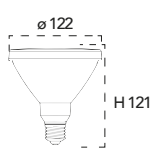

Lampadina a Led **18W, 240V**

Misure
dimensioni in mm

Attacco