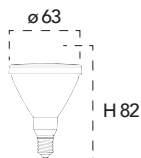

Lampadina a Led **8W, 240V**

Misure
dimensioni in mm

Attacco