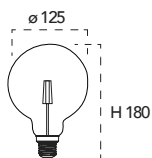

Lampadina a Led **8W, 240V**

Misure
dimensioni in mm

Attacco