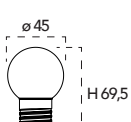

Lampadina a Led 1W, 240V

Misure
dimensioni in mm

Attacco