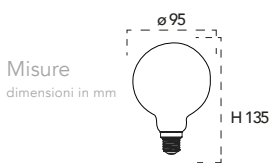

Lampadina a Led **8W, 240V**

Attacco

NDLS

Codice	EAN	Watt	CRI	Lumen	Angolo	Kelvin	Lifetime	On/off	Volt	inner	master
I-LUXA-S-E27-G95	8031414875429	8W	80	150	300°	1800K	15000h	7.500	240V	1	6