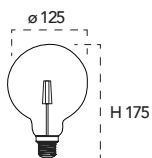

Lampadina a Led **16W, 240V**

Misure
dimensioni in mm

Attacco