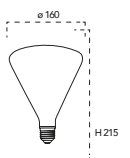

Lampadina a Led **8W, 240V**

Attacco