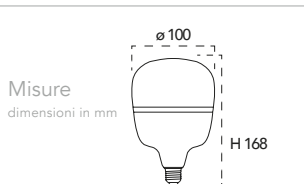

Lampadina a Led **27W, 240V**

Attacco

NDLS

Energy Label	Codice	EAN	Watt	CRI	Lumen	Angolo	Kelvin	Lifetime	On/off	Volt	inner	master
	KLASSIC-E27LB-27C	8031414888351	27W	80	3300	140°	3000K	25000h	12500	240V	1	30
	KLASSIC-E27LB-27F	8031414888368	27W	80	3700	140°	6500K	25000h	12500	240V	1	30
	KLASSIC-E27LB-27M	8031414888375	27W	80	3701	140°	4000K	25000h	12500	240V	1	30