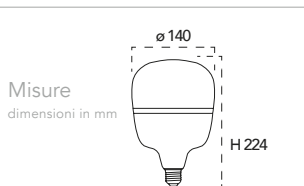

Lampadina a Led **45W, 240V**

Attacco

NDLS

Energy Label	Codice	EAN	Watt	CRI	Lumen	Angolo	Kelvin	Lifetime	On/off	Volt	inner	master
	KLASSIC-E27LB-45M	8031414888382	45W	80	5800	180°	4000K	25000h	12500	240V	1	12