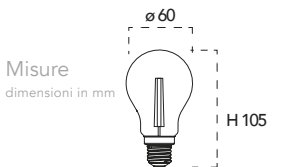

Lampadina a Led 8W,

Attacco

NDLS

Energy Label	Codice	EAN	Watt	CRI	Lumen	Angolo	Kelvin	Lifetime	On/off	Volt	inner	master
	LUXA-E27-8M-DIM	8031414866267	8W	80	950	300°	4000K	15000h	7500	240V	10	100