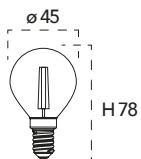

Lampadina a Led 4W, 240V KIT 3

Misure
dimensioni in mm

Attacco