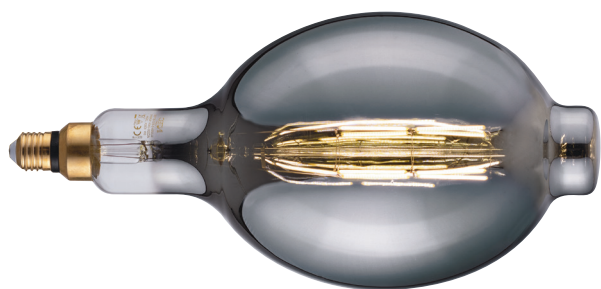

Misure
dimensioni in mm

Attacco

NDLS

Codice	EAN	Watt	CRI	Lumen	Angolo	Kelvin	Lifetime	On/off	Volt	inner	master
I-LUXA-S-E27-BT180	8031414873395	8W	80	150	300°	1800K	15000h	7.500	240V	1	6