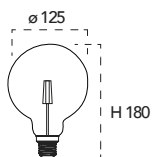

Lampadina a Led **8W, 240V**

Misure
dimensioni in mm

Attacco