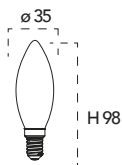

Misure
dimensioni in mm

Attacco