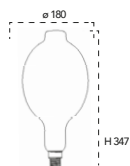

Lampadina a Led **8W, 240V**

Attacco