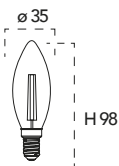

Lampadina a Led 4W, 240V KIT 3

Misure
dimensioni in mm

Attacco