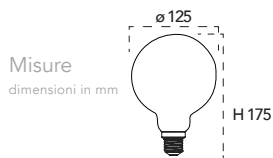

Lampadina a Led **8W, 240V**

Attacco

NDLS

Codice	EAN	Watt	CRI	Lumen	Angolo	Kelvin	Lifetime	On/off	Volt	inner	master
I-LUXA-S-E27-G125	8031414875412	8W	80	150	300°	1800K	15000h	7.500	240V	1	6