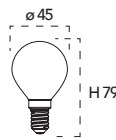

Misure
dimensioni in mm

Attacco