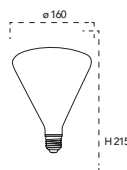

Lampadina a Led **8W, 240V**

Misure
dimensioni in mm

Attacco