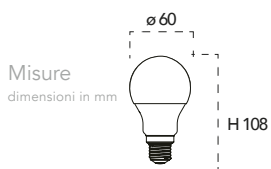

Lampadina a Led **6W, 240V**

Attacco