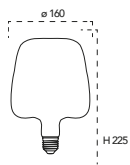

Lampadina a Led **8W, 240V**

Attacco