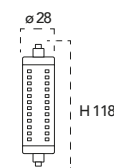

Lampadina a Led 4W, 240V

Misure
dimensioni in mm

Attacco

Energy Label	Codice	EAN	Watt	CRI	Lumen	Angolo	Kelvin	Lifetime	On/off	Volt	inner	master
	I-LUMYA-R7S-4W	8031414873166	4,5W	80	460	360°	3000K	15000h	12500	240V	10	100

Lampadina a Led 9W, 240V

Misure
dimensioni in mm

Attacco

Energy Label	Codice	EAN	Watt	CRI	Lumen	Angolo	Kelvin	Lifetime	On/off	Volt	inner	master
	I-LUMYA-R7S-8W	8031414873135	9W	80	1000	360°	3000k	25000h	12500	240V	10	100

Lampadina a Led 5W, 240V

Misure
dimensioni in mm

Attacco

Energy Label	Codice	EAN	Watt	CRI	Lumen	Angolo	Kelvin	Lifetime	On/off	Volt	inner	master
	I-LUMYA-R7S5-5W	8031440354417	5W	80	500	360°	3000K	25000h	12500	240V	10	50

Lampadina a Led 10W, 240V

Misure
dimensioni in mm

Attacco

Energy Label	Codice	EAN	Watt	CRI	Lumen	Angolo	Kelvin	Lifetime	On/off	Volt	inner	master
	I-LUMYA-R7S5-10W	8031440351652	10W	80	1000	360°	3000K	25000h	12500	240V	10	50

Lampadina a Led 13W, 240V

Misure
dimensioni in mm

Attacco

Energy Label	Codice	EAN	Watt	CRI	Lumen	Angolo	Kelvin	Lifetime	On/off	Volt	inner	master
	I-LUMYA-R7S5-16W	8031440359306	13W	80	1700	360°	3000K	25000h	12500	240V	10	50