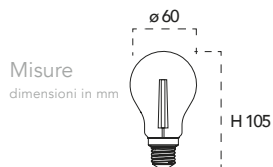

Lampadina a Led 8W,

Attacco

NDLS

Energy Label	Codice	EAN	Watt	CRI	Lumen	Angolo	Kelvin	Lifetime	On/off	Volt	inner	master
	LUXA-E27-8M-DIM	8031414866267	8W	80	950	300°	4000K	15000h	7500	240V	10	100

Lampadina a Led 8W, 240V KIT 3