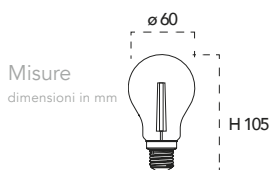

Lampadina a Led **8W, 240V**

Attacco

Codice	EAN	Watt	CRI	Lumen	An-golo	Kelvin	Lifetime	On/off	Volt	inner	master
LUXA-E27-PLANT	8031414916481	8W	80	660 NM	300°	1300K	15000h	7500	240V	10	100