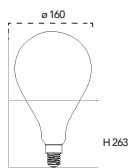

Lampadina a Led **8W, 240V**

Attacco