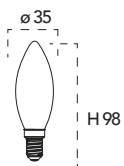

Attacco

Codice	EAN	Watt	CRI	Lumen	Angolo	Kelvin	Lifetime	On/off	Volt	inner	master
I-LUMYA-E27-MOSQ	8031414891641	6W	80	600	220°	2200K	15000h	7500	240V	10	50

Lampadina a Led 4w, 240V

Misure
dimensioni in mm