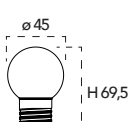

Lampadina a Led 1W, 240V

Misure
dimensioni in mm

Attacco