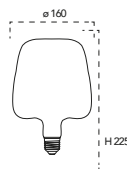

Lampadina a Led **8W, 240V**

Misure
dimensioni in mm

Attacco