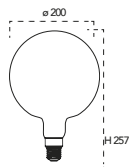

Lampadina a Led **8W, 240V**

Attacco