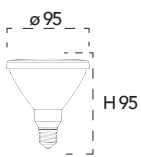

Lampadina a Led **12W, 240V**

Misure
dimensioni in mm

Attacco