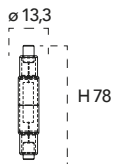

Misure
dimensioni in mm

Attacco