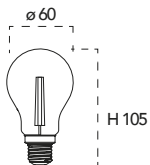

Lampadina a Led 8W, 240V

Misure
dimensioni in mm

Attacco