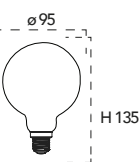

Misure
dimensioni in mm

Attacco