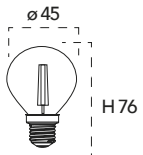

Lampadina a Led 4W, 240V

Misure
dimensioni in mm

Attacco